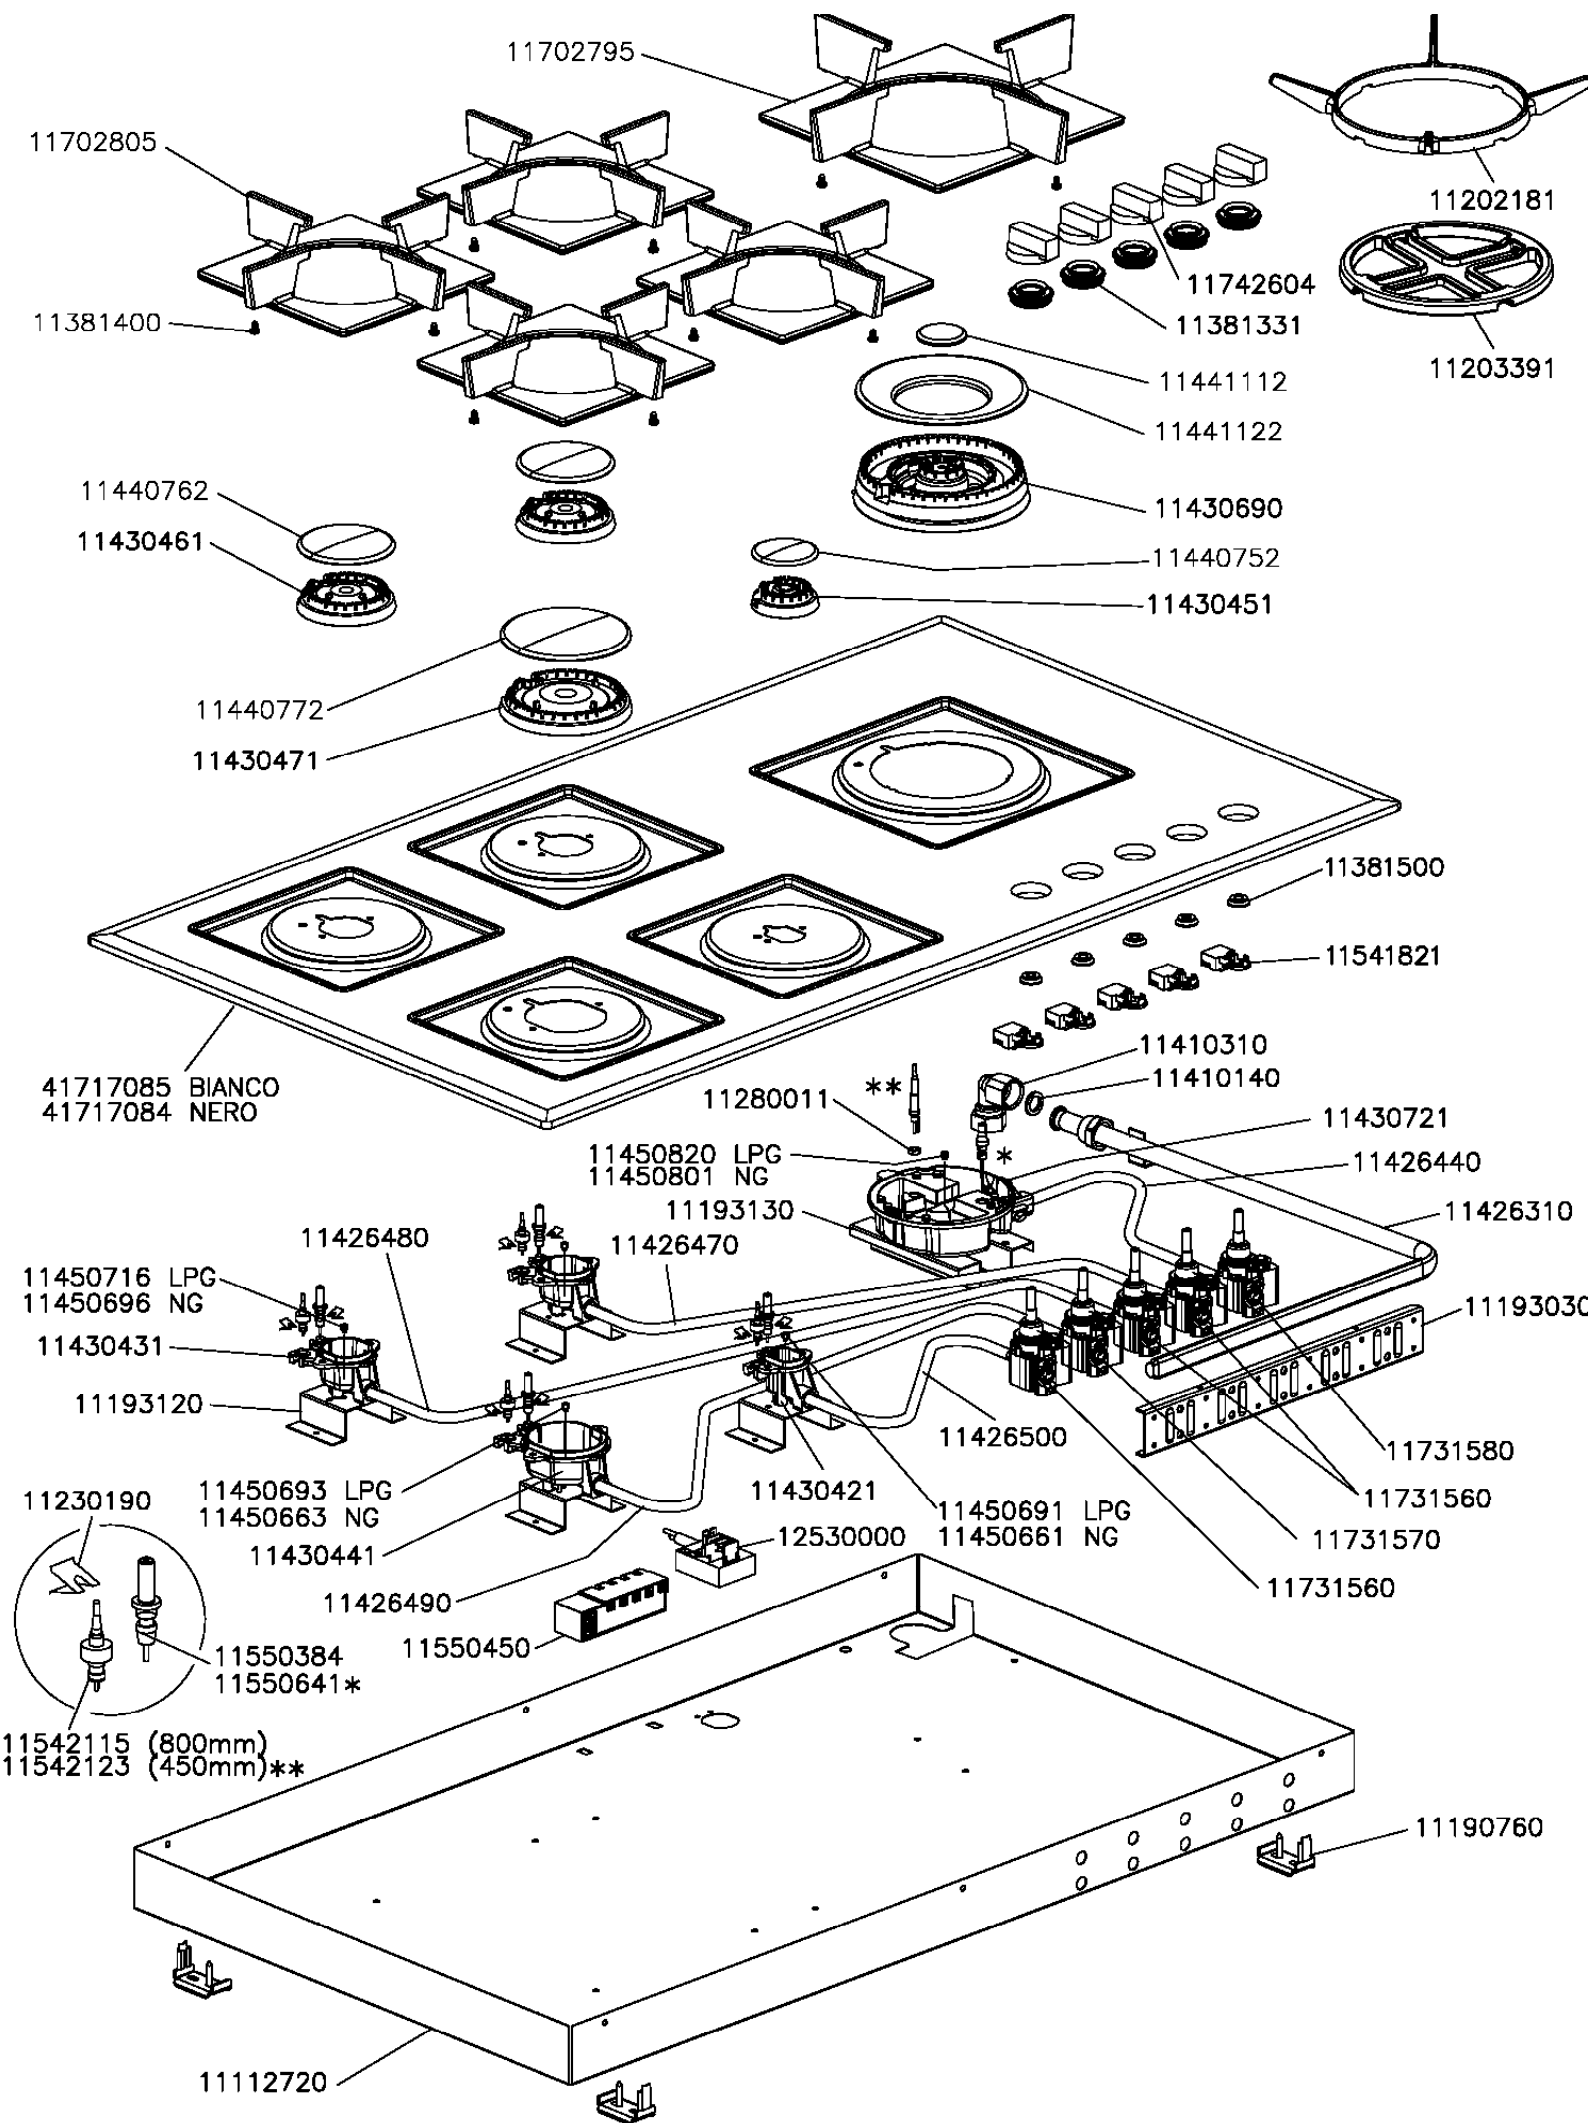

**C880GBK**

**Caple 90cm S.CONTROL GAS HOB**

**Technical information**

## C880GBK - Caple 90cm S.CONTROL GAS HOB

PartCode	Description
11112720	ONYX 90 4F1C3/D.BOTTOM
11190760	FIXING BRACKET HOB
11193030	LG/CRY.SM70-ONY GAS TAP FIX.BRACKET
11193120	A/SR/R ON77/90 H.2 BURNER BOLT
11202181	WK AUXILIARY CAST IRON PAN SUPPORT
11203391	CAST IRON REDUCTION MOKA PAN SUPPORT
11230190	SPRING FOR THERMOC./SPRING
11381331	H=7,75 BLACK EPDM STUD
11381400	CAST IRON RUBBER GRILL
11381500	COPRECI IGNITION SWITCH RING
11410140	GASKET
11410310	½ G CONICAL UNION ELBOW
11426310	GAS TAP HOLD PIPE
11426440	BURNER GAS CONNECTION
11426480	BURNER GAS CONNECTION
11426490	BURNER GAS CONNECTION
11426500	BURNER GAS CONNECTION
11430421	AUX C/ACC/TC DEF BURNER CUP
11430431	SR C/ACC/TC DEF BURNER CUP
11430441	RAP C/ACC/TC DEF. BURNER CUP
11430451	FLAME DIFFUSER AUX BURNER
11430461	FLAME DIFFUSER SR BURNER
11430471	FLAME DIFFUSER RAP BURNER
11430690	FLAME DIFFUSER C3 BURNER
11430721	C3 ACC/TC DEF.BURNER CUP
11440752	AUX BURNER CAP BLACK MATT
11440762	SR BURNER CAP BLACK MATT
11440772	RAP BURNER CAP BLACK MATT
11441112	INTERNAL C3/MWK BURNER CAP BLACK MATT
11441122	C3 DEF.BLK MAT.EXT.BURNER CAP
11450661	INJECTOR TP2 GN/A 0.77
11450663	INJECTOR TP2 GN/R 1.29
11450691	INJECTOR TP4 GPL/A TCDI(USA)0.50
11450693	INJECTOR TP4 GPL/R 0,87
11450696	INJECTOR TP2 GN/SR 1.01
11450716	INJECTOR TP4 GPL/SR 0.66
11541821	MS930 4F1TC BX90EUR-ON77/9 IGN SW
11542115	L=800MM DEF.THERMOCOUPLE
11542123	THERMOCOUPLE L=450
11550384	L.700 A-SR-R GAS IGNITION BULB

## C880GBK - Caple 90cm S.CONTROL GAS HOB

PartCode	Description
11550450	GENERATOR AT 5U 220/40V MONT.SCATTO 3SC/sec
11550641	L.340 C3 GAS IGNITION BULB
11702795	ON77/90 C3/TCD BLK CAST IR.PAN SUP
11702805	ON62/77/90 1F BLK CAST IR.PAN SUPP
11731560	GAS TAP ASSEMBLY BY PASS 0,34
11731570	GAS TAP ASSEMBLY BY PASS 0,43
11731580	GAS TAP ASSEMBLY BY PASS 0,64
11742604	KNOB
12530000	TERMINAL BLOCK/FASTEN CABLE 16A
41717084	GLASS HOB TOP