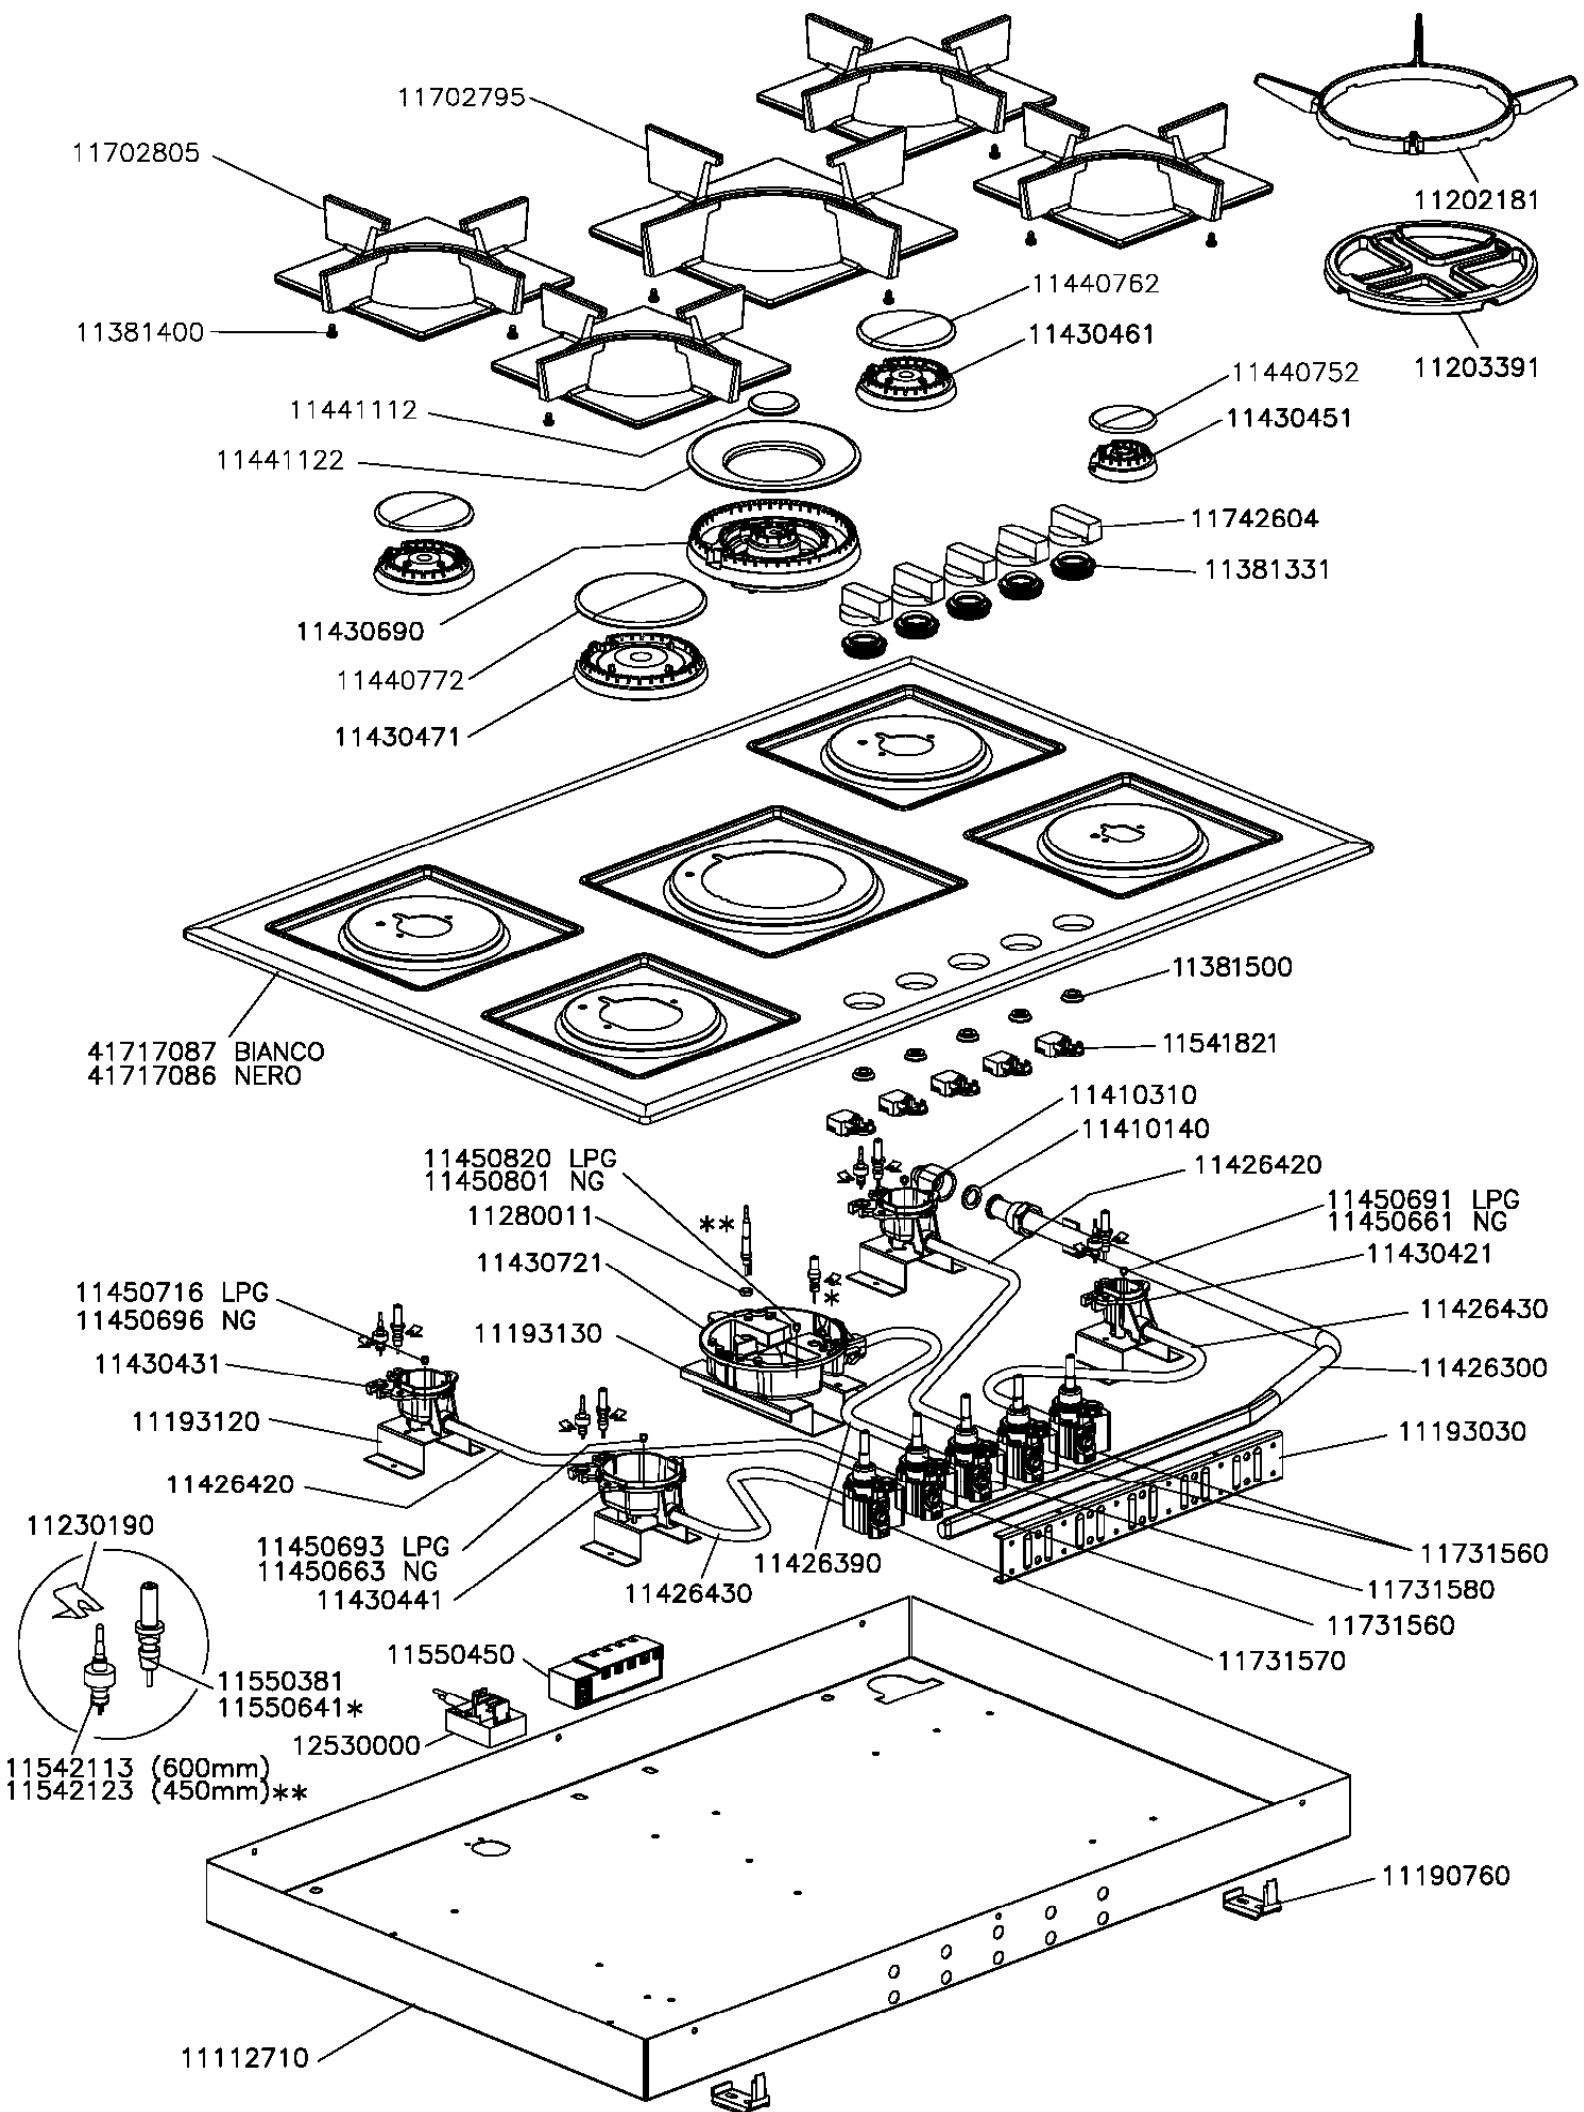

C870GWH

Caple 77cm S.CONTROL GAS HOB

Technical information

C870GWH - Caple 77cm S.CONTROL GAS HOB

Part Code	Description
11112710	ONYX 77 3F BOTTOM
11190760	FIXING BRACKET HOB
11193030	LG/CRY.SM70-ONY GAS TAP FIX.BRACKET
11193120	A/SR/R ON77/90 H.2 BURNER BOLT
11193130	C3/TCD ON77/90 H.26 BURNER BOLT
11202181	WK AUXILIARY CAST IRON PAN SUPPORT
11203391	CAST IRON REDUCTION MOKA PAN SUPPORT
11230190	SPRING FOR THERMOC./SPRING
11280011	THERMOC.DUAL/C3 NUT M6X0,5
11381331	H=7,75 BLACK EPDM STUD
11381400	CAST IRON RUBBER GRILL
11381500	COPRECI IGNITION SWITCH RING
11410140	GASKET
11410310	½ G CONICAL UNION ELBOW
11426300	GAS TAP HOLD PIPE
11426390	BURNER GAS CONNECTION
11426420	BURNER GAS CONNECTION
11426430	BURNER GAS CONNECTION
11430421	AUX C/ACC/TC DEF BURNER CUP
11430431	SR C/ACC/TC DEF BURNER CUP
11430441	RAP C/ACC/TC DEF. BURNER CUP
11430451	FLAME DIFFUSER AUX BURNER
11430461	FLAME DIFFUSER SR BURNER
11430471	FLAME DIFFUSER RAP BURNER
11430690	FLAME DIFFUSER C3 BURNER
11430721	C3 ACC/TC DEF.BURNER CUP
11440752	AUX BURNER CAP BLACK MATT
11440762	SR BURNER CAP BLACK MATT
11440772	RAP BURNER CAP BLACK MATT
11441112	INTERNAL C3/MWK BURNER CAP BLACK MATT
11441122	C3 DEF.BLK MAT.EXT.BURNER CAP
11450661	INJECTOR TP2 GN/A 0.77
11450663	INJECTOR TP2 GN/R 1.29
11450691	INJECTOR TP4 GPL/A TCDI(USA)0.50
11450693	INJECTOR TP4 GPL/R 0,87
11450696	INJECTOR TP2 GN/SR 1.01
11450716	INJECTOR TP4 GPL/SR 0.66
11450801	INJECTOR TP2 GN/C3 1.50
11450820	INJECTOR TP4 GPL/C3 1.02
11541821	MS930 4F1TC BX90EUR-ON77/9 IGN SW