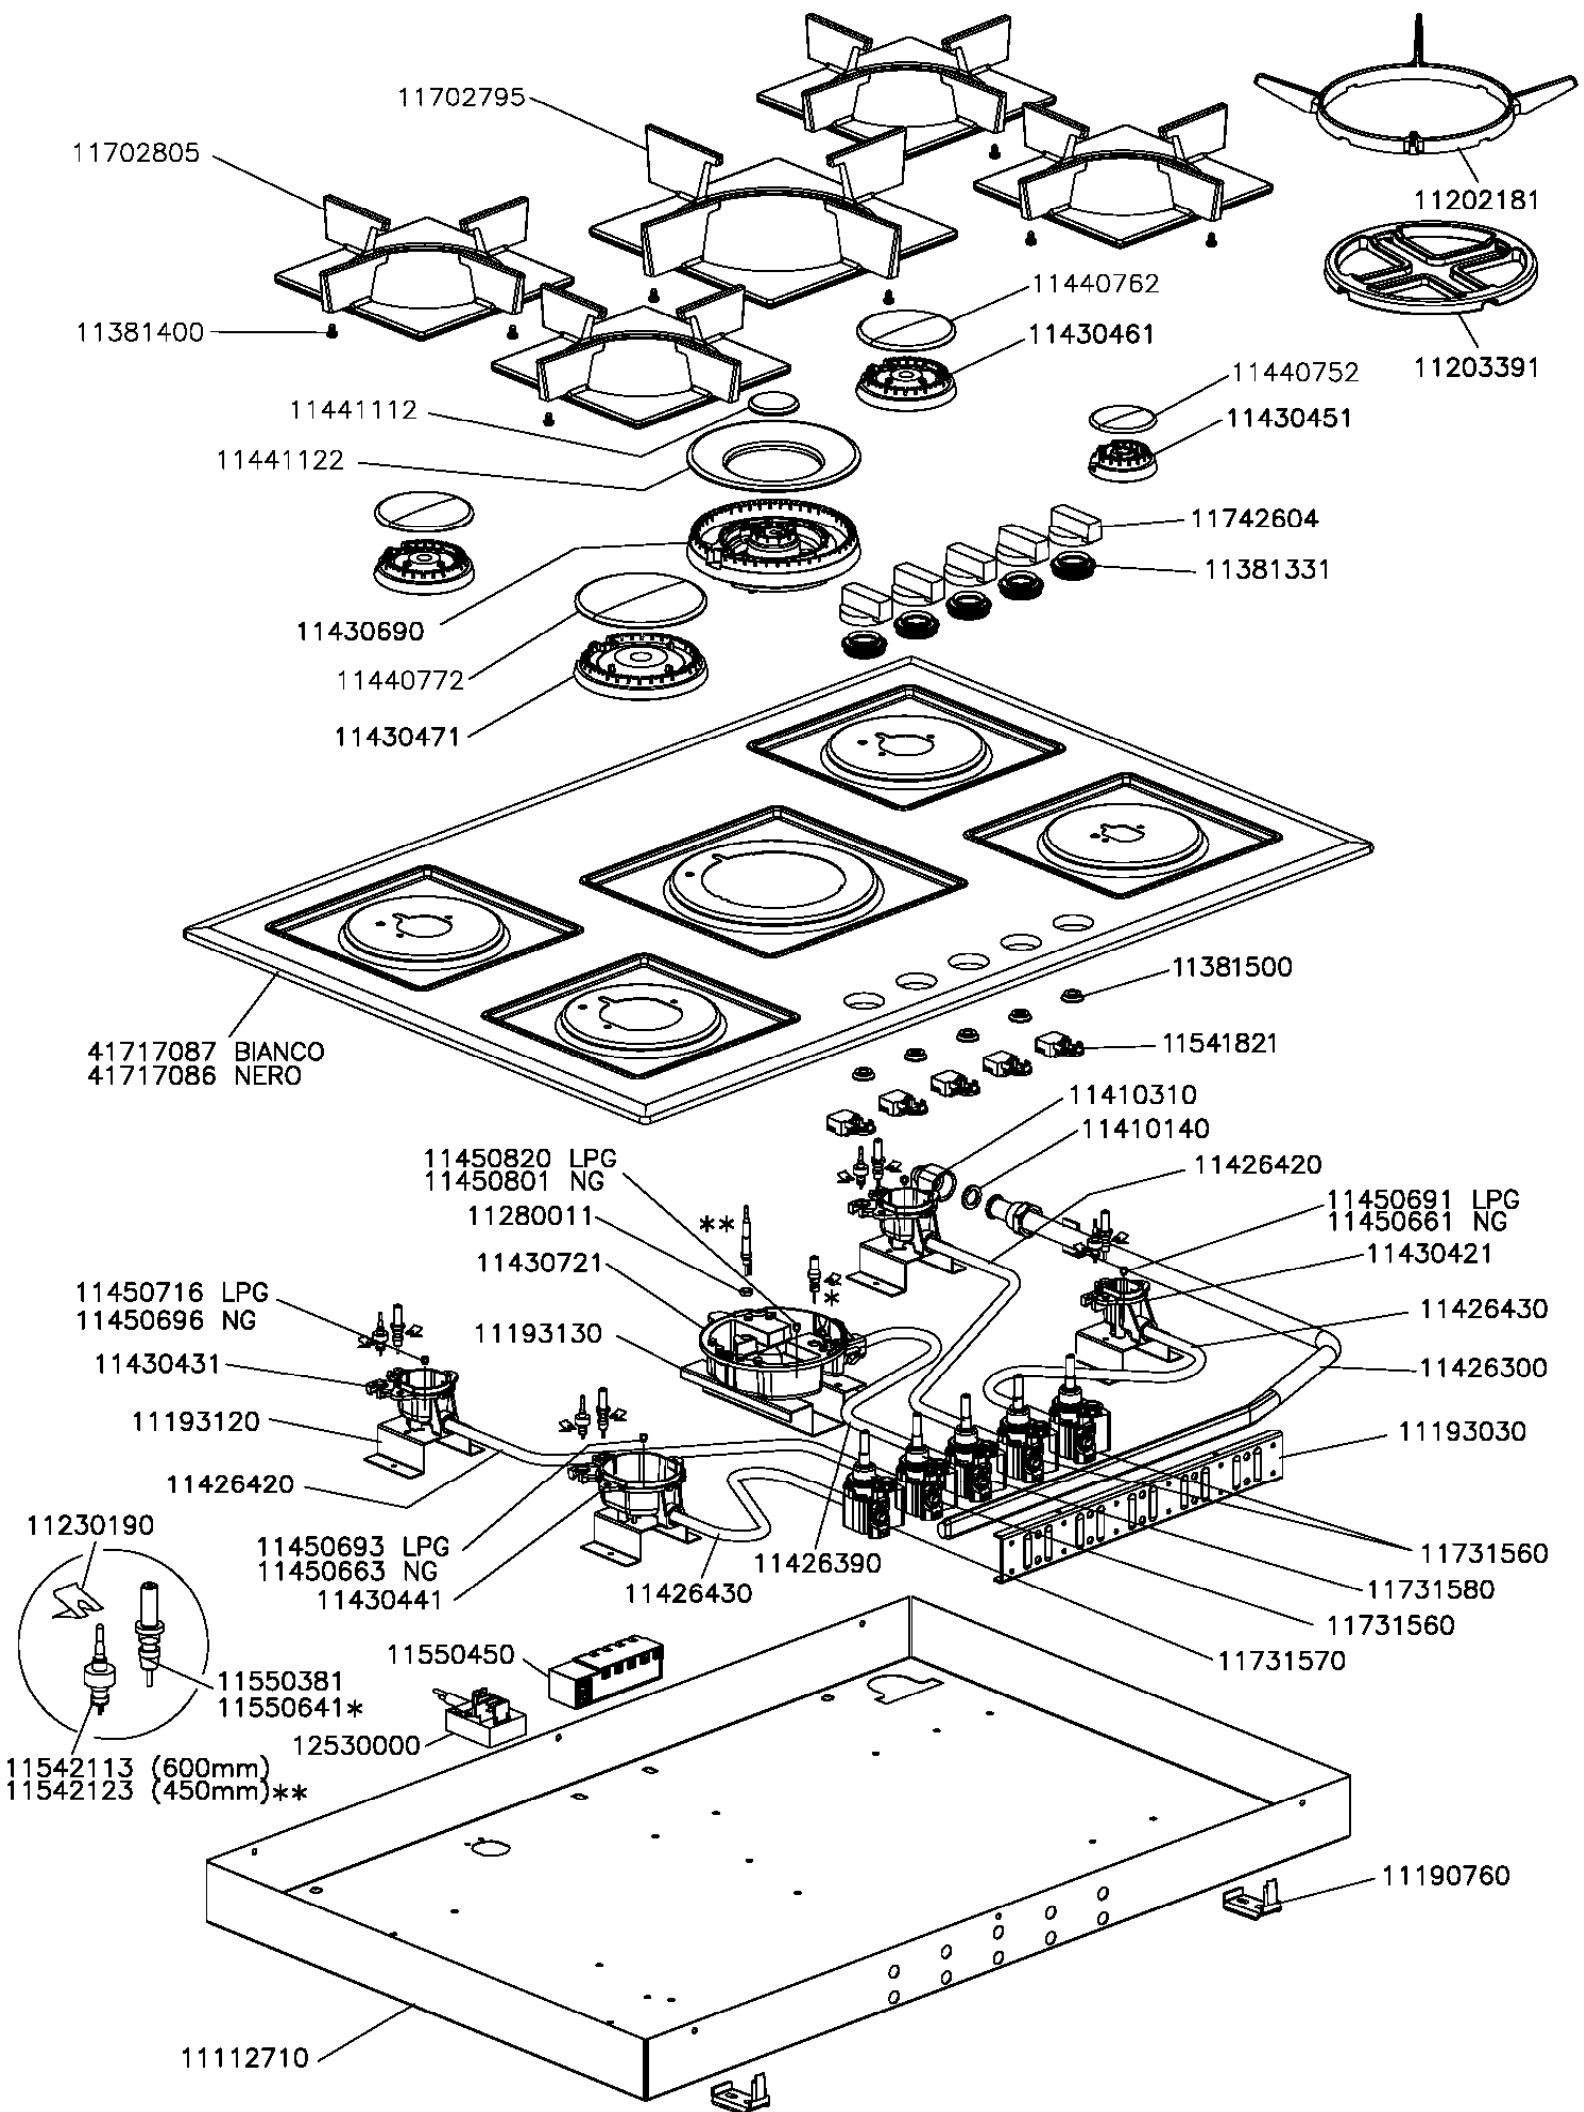

C870GBK

Caple 77cm S.CONTROL GAS HOB

Technical information

C870GBK - Caple 77cm S.CONTROL GAS HOB

Part Code	Description
11112710	ONYX 77 3F BOTTOM
11190760	FIXING BRACKET HOB
11193030	LG/CRY.SM70-ONY GAS TAP FIX.BRACKET
11193120	A/SR/R ON77/90 H.2 BURNER BOLT
11193130	C3/TCD ON77/90 H.26 BURNER BOLT
11202181	WK AUXILIARY CAST IRON PAN SUPPORT
11203391	CAST IRON REDUCTION MOKA PAN SUPPORT
11230190	SPRING FOR THERMOC./SPRING
11280011	THERMOC.DUAL/C3 NUT M6X0,5
11381331	H=7,75 BLACK EPDM STUD
11381400	CAST IRON RUBBER GRILL
11381500	COPRECI IGNITION SWITCH RING
11410140	GASKET
11410310	½ G CONICAL UNION ELBOW
11426300	GAS TAP HOLD PIPE
11426390	BURNER GAS CONNECTION
11426420	BURNER GAS CONNECTION
11426430	BURNER GAS CONNECTION
11430421	AUX C/ACC/TC DEF BURNER CUP
11430431	SR C/ACC/TC DEF BURNER CUP
11430441	RAP C/ACC/TC DEF. BURNER CUP
11430451	FLAME DIFFUSER AUX BURNER
11430461	FLAME DIFFUSER SR BURNER
11430471	FLAME DIFFUSER RAP BURNER
11430690	FLAME DIFFUSER C3 BURNER
11430721	C3 ACC/TC DEF.BURNER CUP
11440752	AUX BURNER CAP BLACK MATT
11440762	SR BURNER CAP BLACK MATT
11440772	RAP BURNER CAP BLACK MATT
11441112	INTERNAL C3/MWK BURNER CAP BLACK MATT
11441122	C3 DEF.BLK MAT.EXT.BURNER CAP
11450661	INJECTOR TP2 GN/A 0.77
11450663	INJECTOR TP2 GN/R 1.29
11450691	INJECTOR TP4 GPL/A TCDI(USA)0.50
11450693	INJECTOR TP4 GPL/R 0,87
11450696	INJECTOR TP2 GN/SR 1.01
11450716	INJECTOR TP4 GPL/SR 0.66
11450801	INJECTOR TP2 GN/C3 1.50
11450820	INJECTOR TP4 GPL/C3 1.02
11541821	MS930 4F1TC BX90EUR-ON77/9 IGN SW