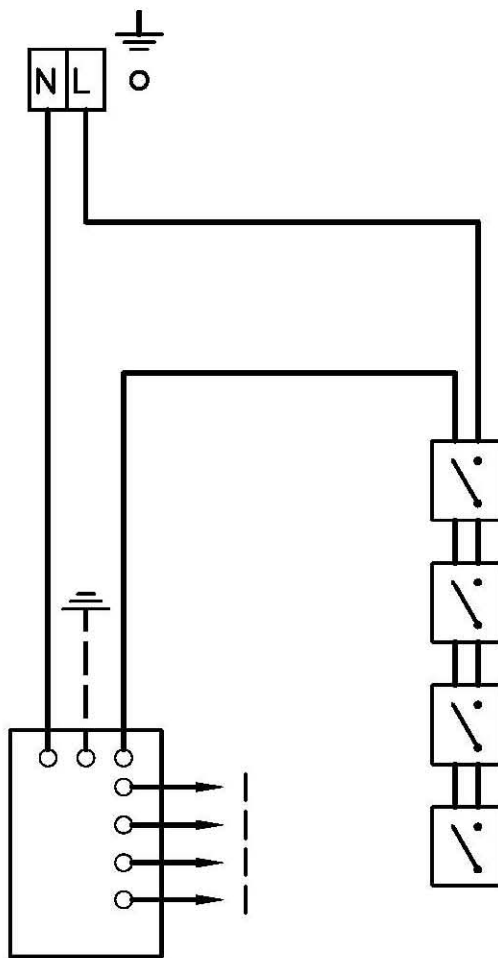

C702GFFD/SS

**Caple 4 Burner Gas Hob
(Stainless Steel - Flame Failure Device)**

TECHNICAL INFORMATION

4

3

2

1

FORMATO

A4V

A

B

C

C702GFFD/SS