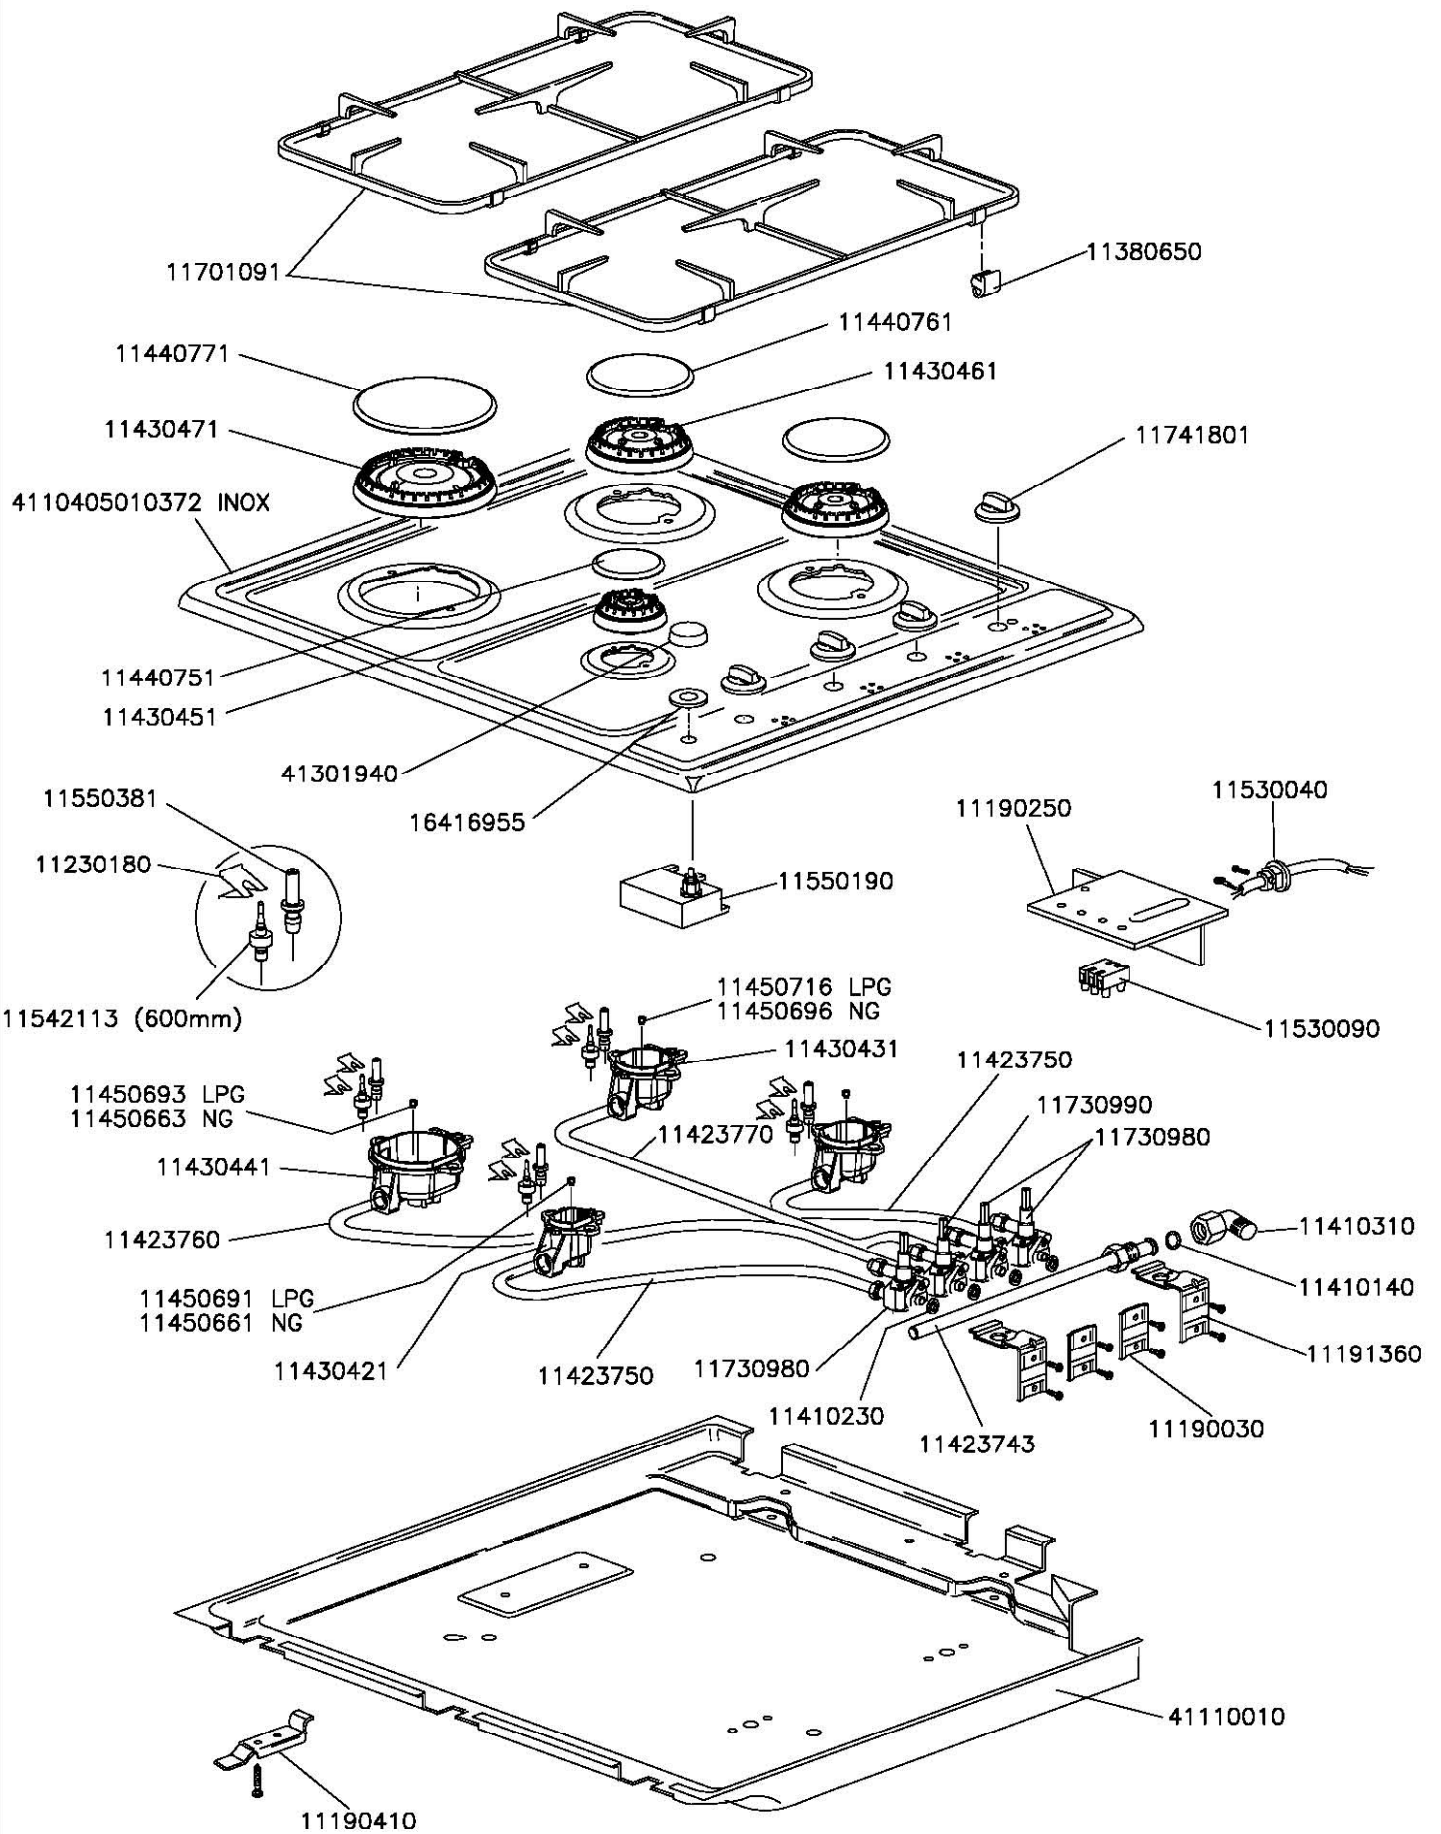

C702GFFD/SS

**Caple 4 Burner Gas Hob
(Stainless Steel - Flame Failure Device)**

TECHNICAL INFORMATION

4

3

2

1

FORMATO

A4V

A

B

C

C702GFFD/SS