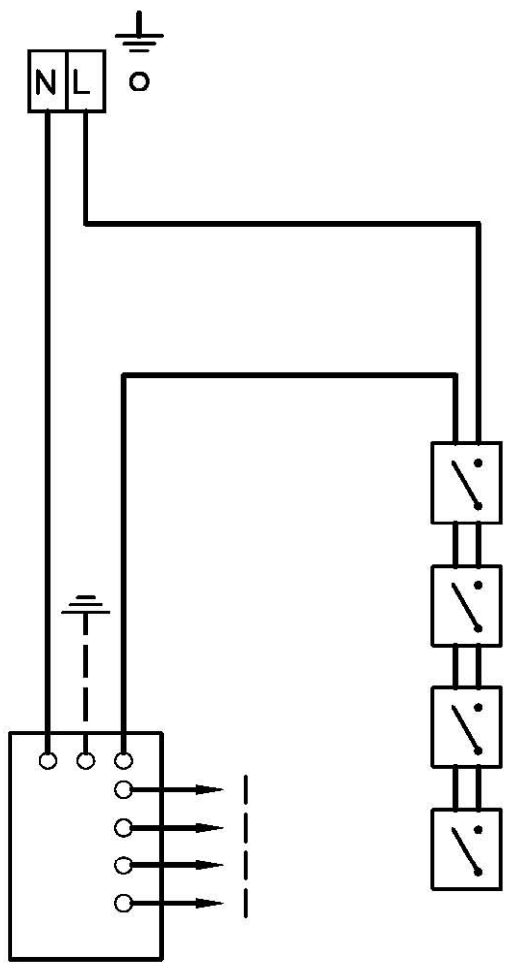

C702G/**

**Caple 4 Burner Gas Hob
(Black, Stainless Steel, White)**

TECHNICAL INFORMATION

C702G/**

Caple 4 Burner Gas Hob
(Black, Stainless Steel, White)

CAPLE

C702G/WH - C702G/BK - C702G/SS

4

3

2

1

FORMATO

A4V

A

B

C