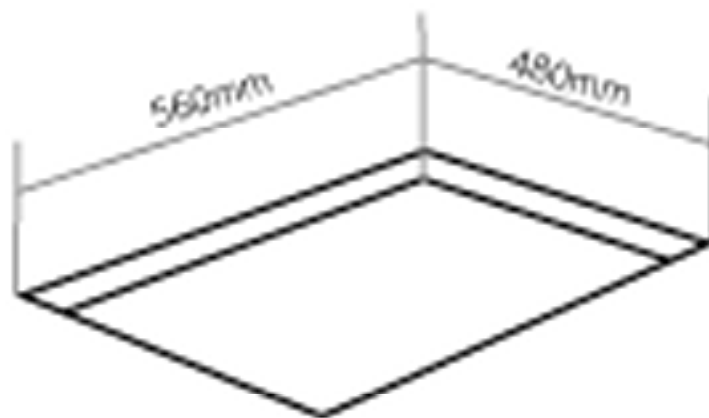

C702G/**

**Caple 4 Burner Gas Hob
(Black, Stainless Steel, White)**

TECHNICAL INFORMATION

C702G/**

Caple 4 Burner Gas Hob
(Black, Stainless Steel, White)

CAPLE

C702G/WH - C702G/BK - C702G/SS

4

3

2

1

FORMATO

A4V

A

B

C