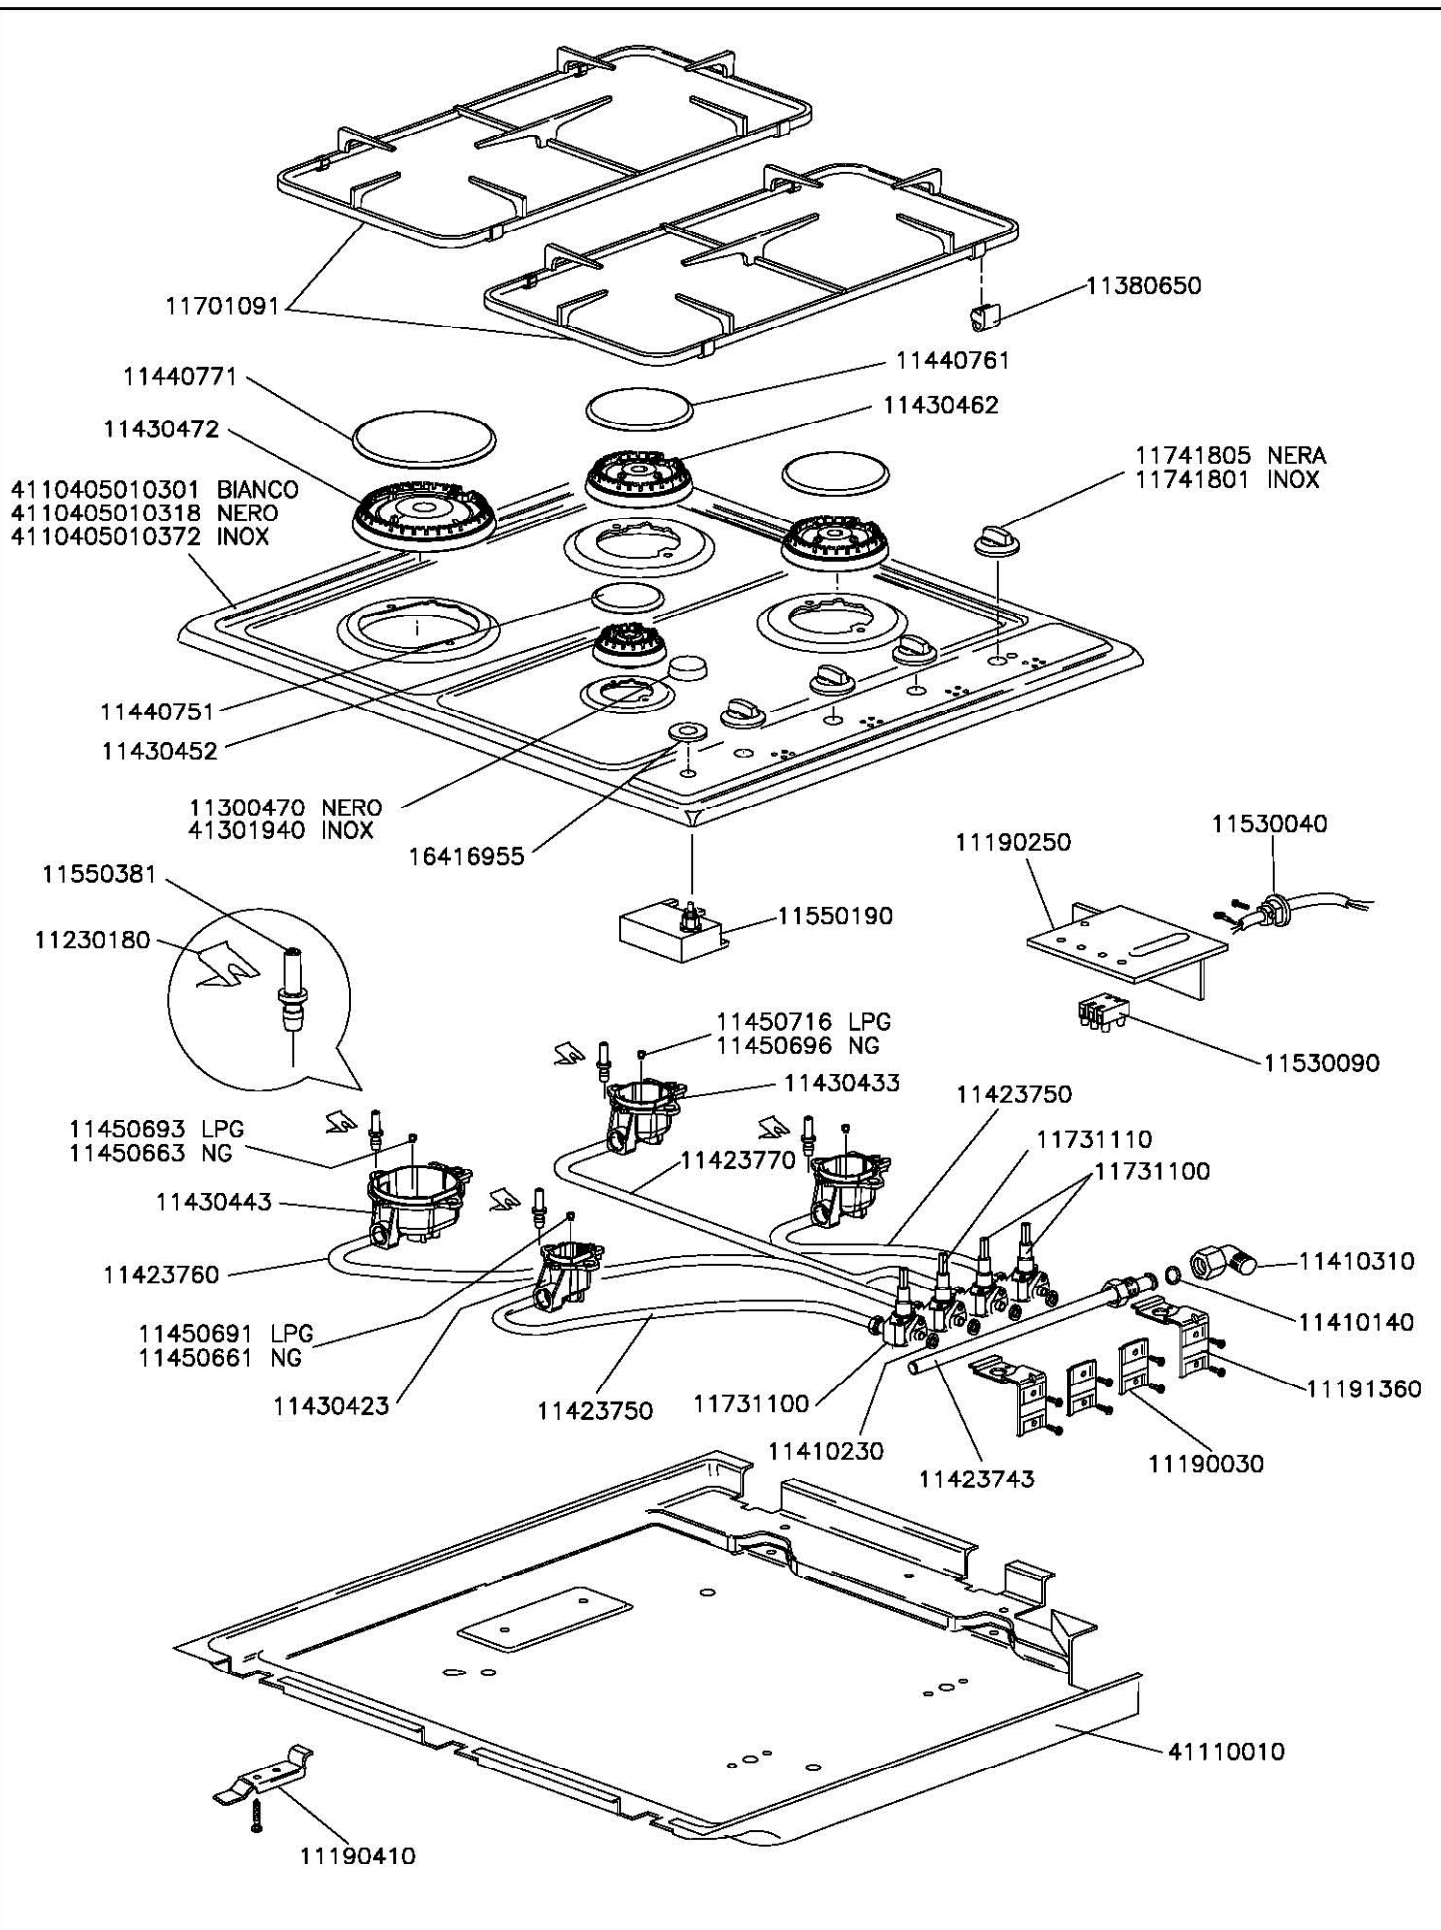

C702G/**

**Caple 4 Burner Gas Hob
(Black, Stainless Steel, White)**

TECHNICAL INFORMATION

C702G/**

Caple 4 Burner Gas Hob
(Black, Stainless Steel, White)

CAPLE

C702G/WH - C702G/BK - C702G/SS

4

3

2

1

FORMATO

A4V

A

B

C

C702G/**