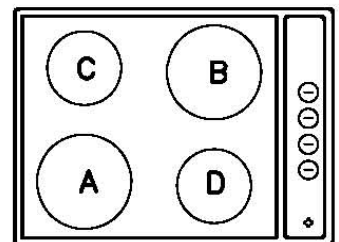

C602E/**

**Caple 4 Plate Elect Hob
(Black, Stainless Steel, White)**

TECHNICAL INFORMATION

C602E/**

**Caple 4 Plate Elect Hob
(Black, Stainless Steel, White)**

C602

Caple 4 Plate Elect Hob
BLACK / WHITE / Stainless Steel