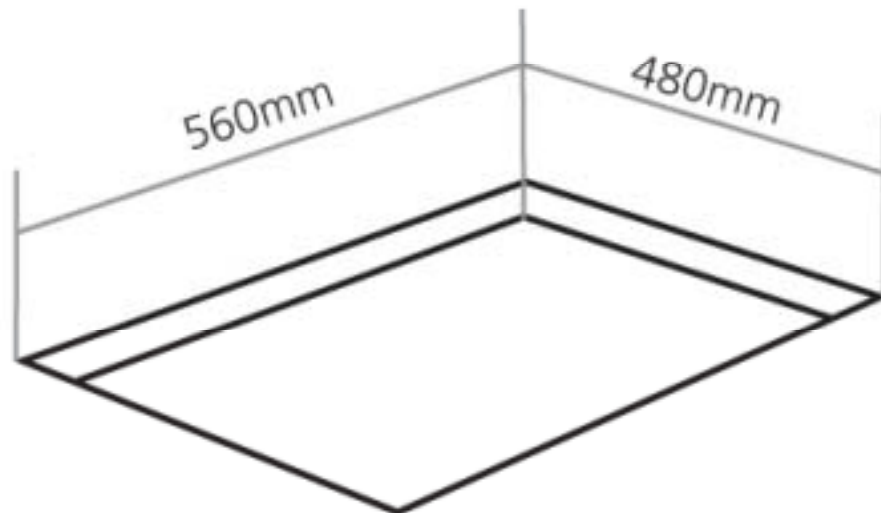

C602E/**

**Caple 4 Plate Elect Hob
(Black, Stainless Steel, White)**

TECHNICAL INFORMATION

C602E/**

**Caple 4 Plate Elect Hob
(Black, Stainless Steel, White)**

C602

Caple 4 Plate Elect Hob
BLACK / WHITE / Stainless Steel