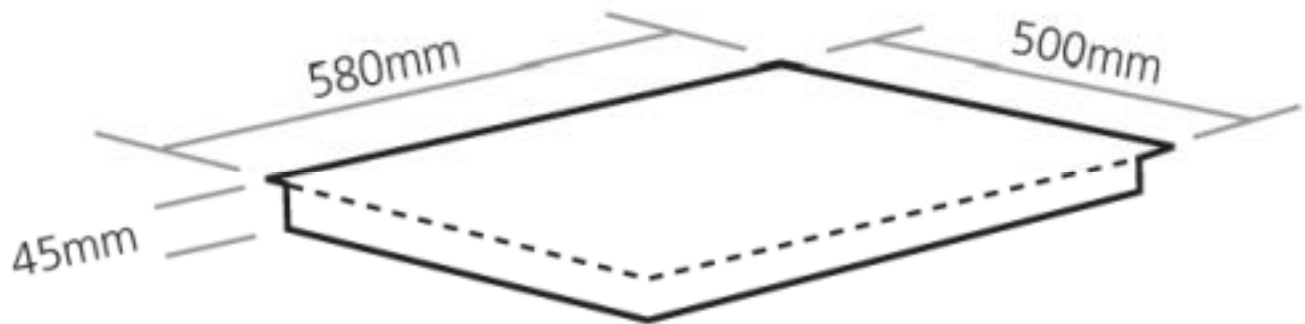

C602E/**

**Caple 4 Plate Elect Hob
(Black, Stainless Steel, White)**

TECHNICAL INFORMATION

C602E/**

**Caple 4 Plate Elect Hob
(Black, Stainless Steel, White)**

C602

Caple 4 Plate Elect Hob
BLACK / WHITE / Stainless Steel