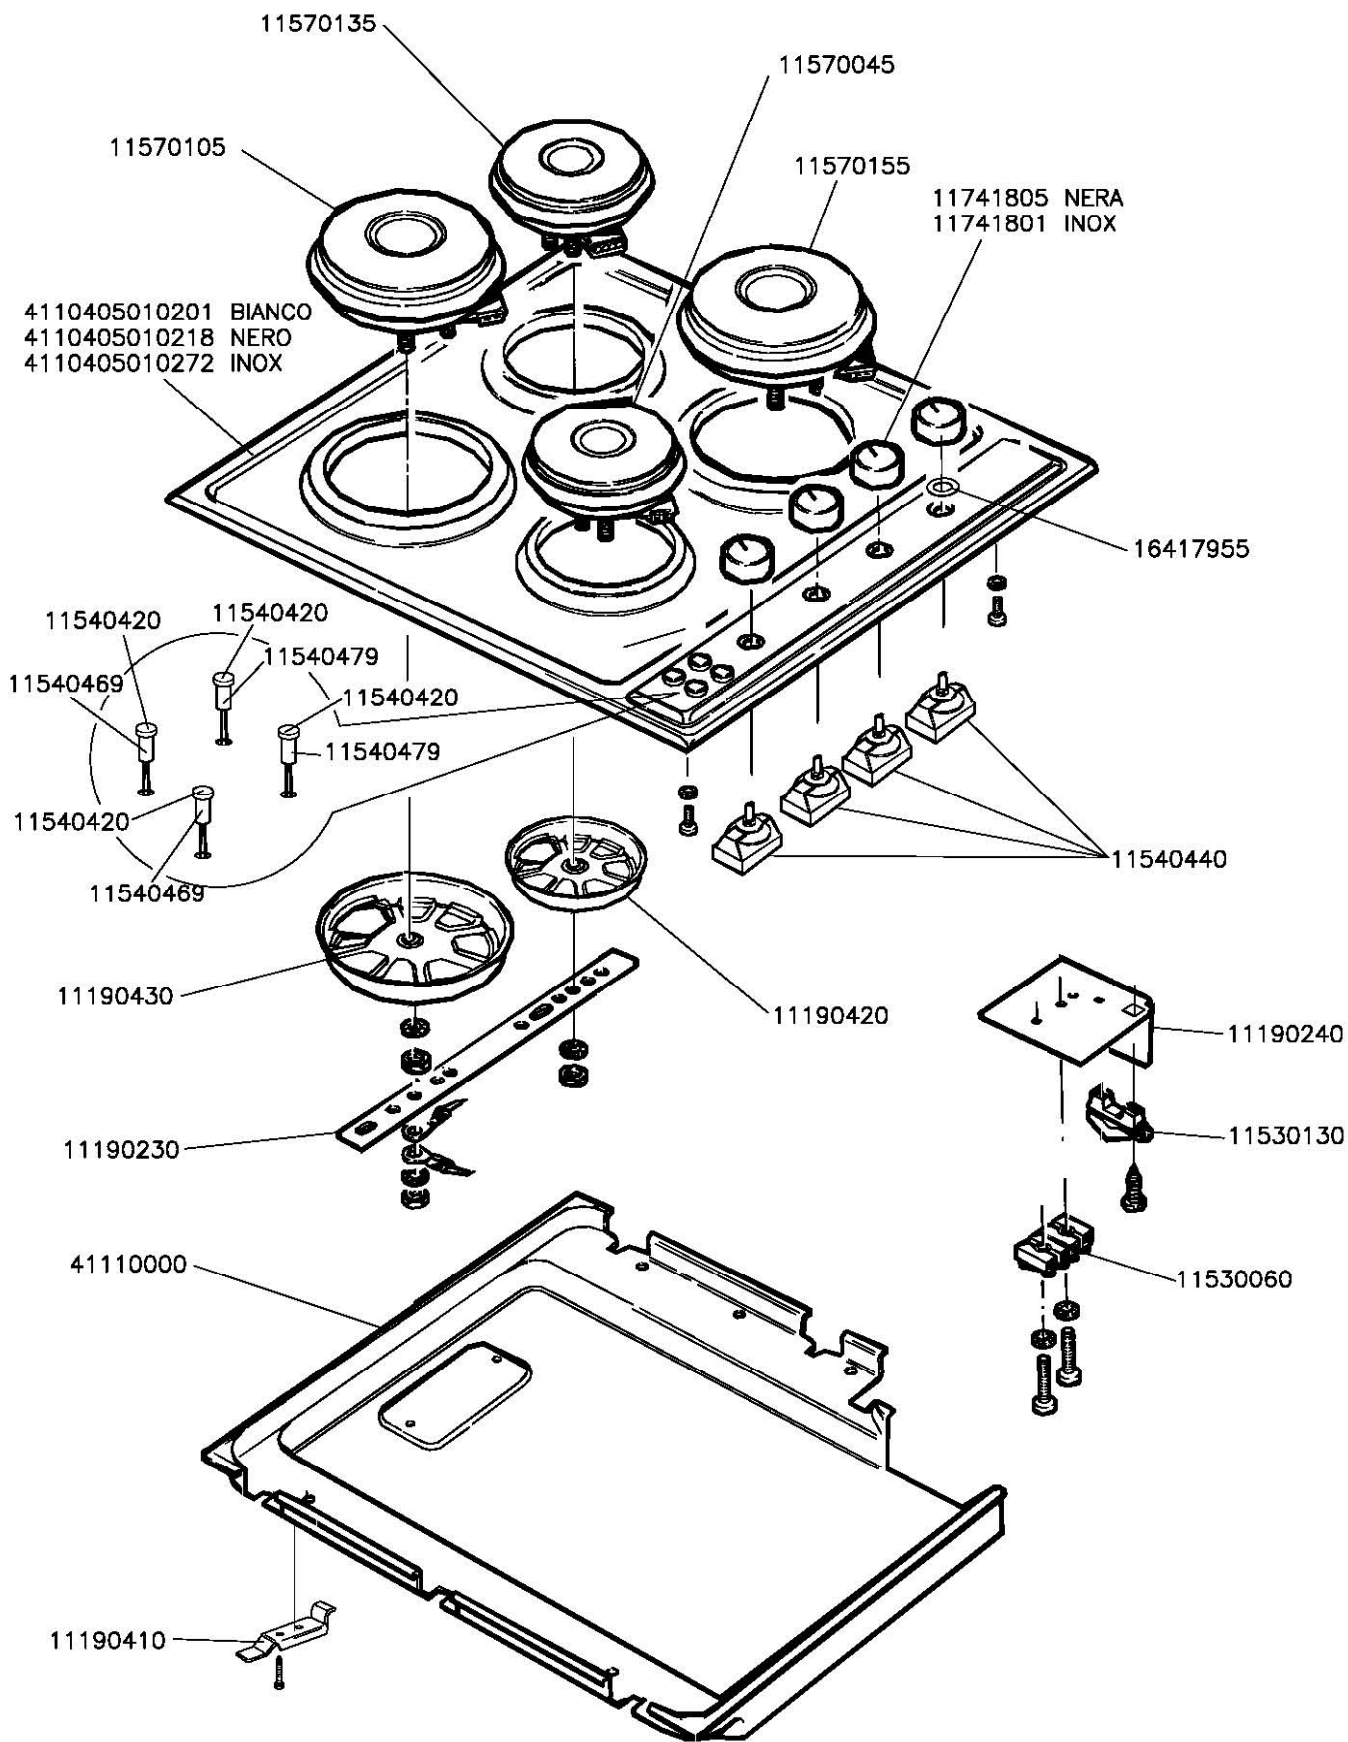

C602E/**

**Caple 4 Plate Elect Hob
(Black, Stainless Steel, White)**

TECHNICAL INFORMATION

C602E/**

**Caple 4 Plate Elect Hob
(Black, Stainless Steel, White)**

C602

Caple 4 Plate Elect Hob
BLACK / WHITE / Stainless Steel