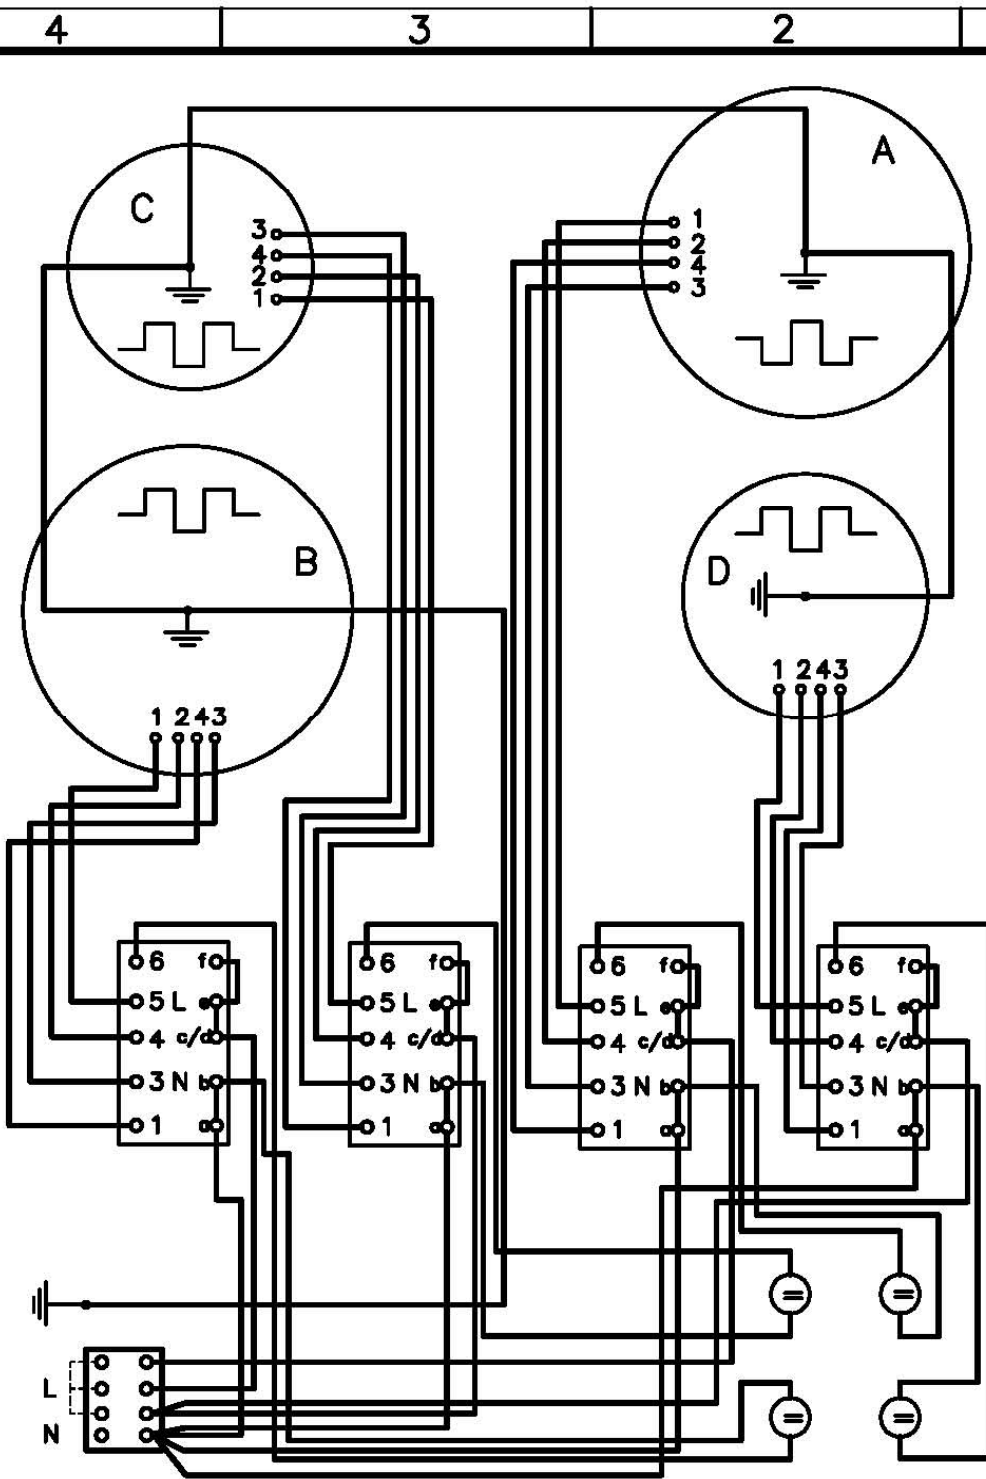

C602E/**

**Caple 4 Plate Elect Hob
(Black, Stainless Steel, White)**

TECHNICAL INFORMATION

C602E/**

**Caple 4 Plate Elect Hob
(Black, Stainless Steel, White)**

C602

Caple 4 Plate Elect Hob
BLACK / WHITE / Stainless Steel