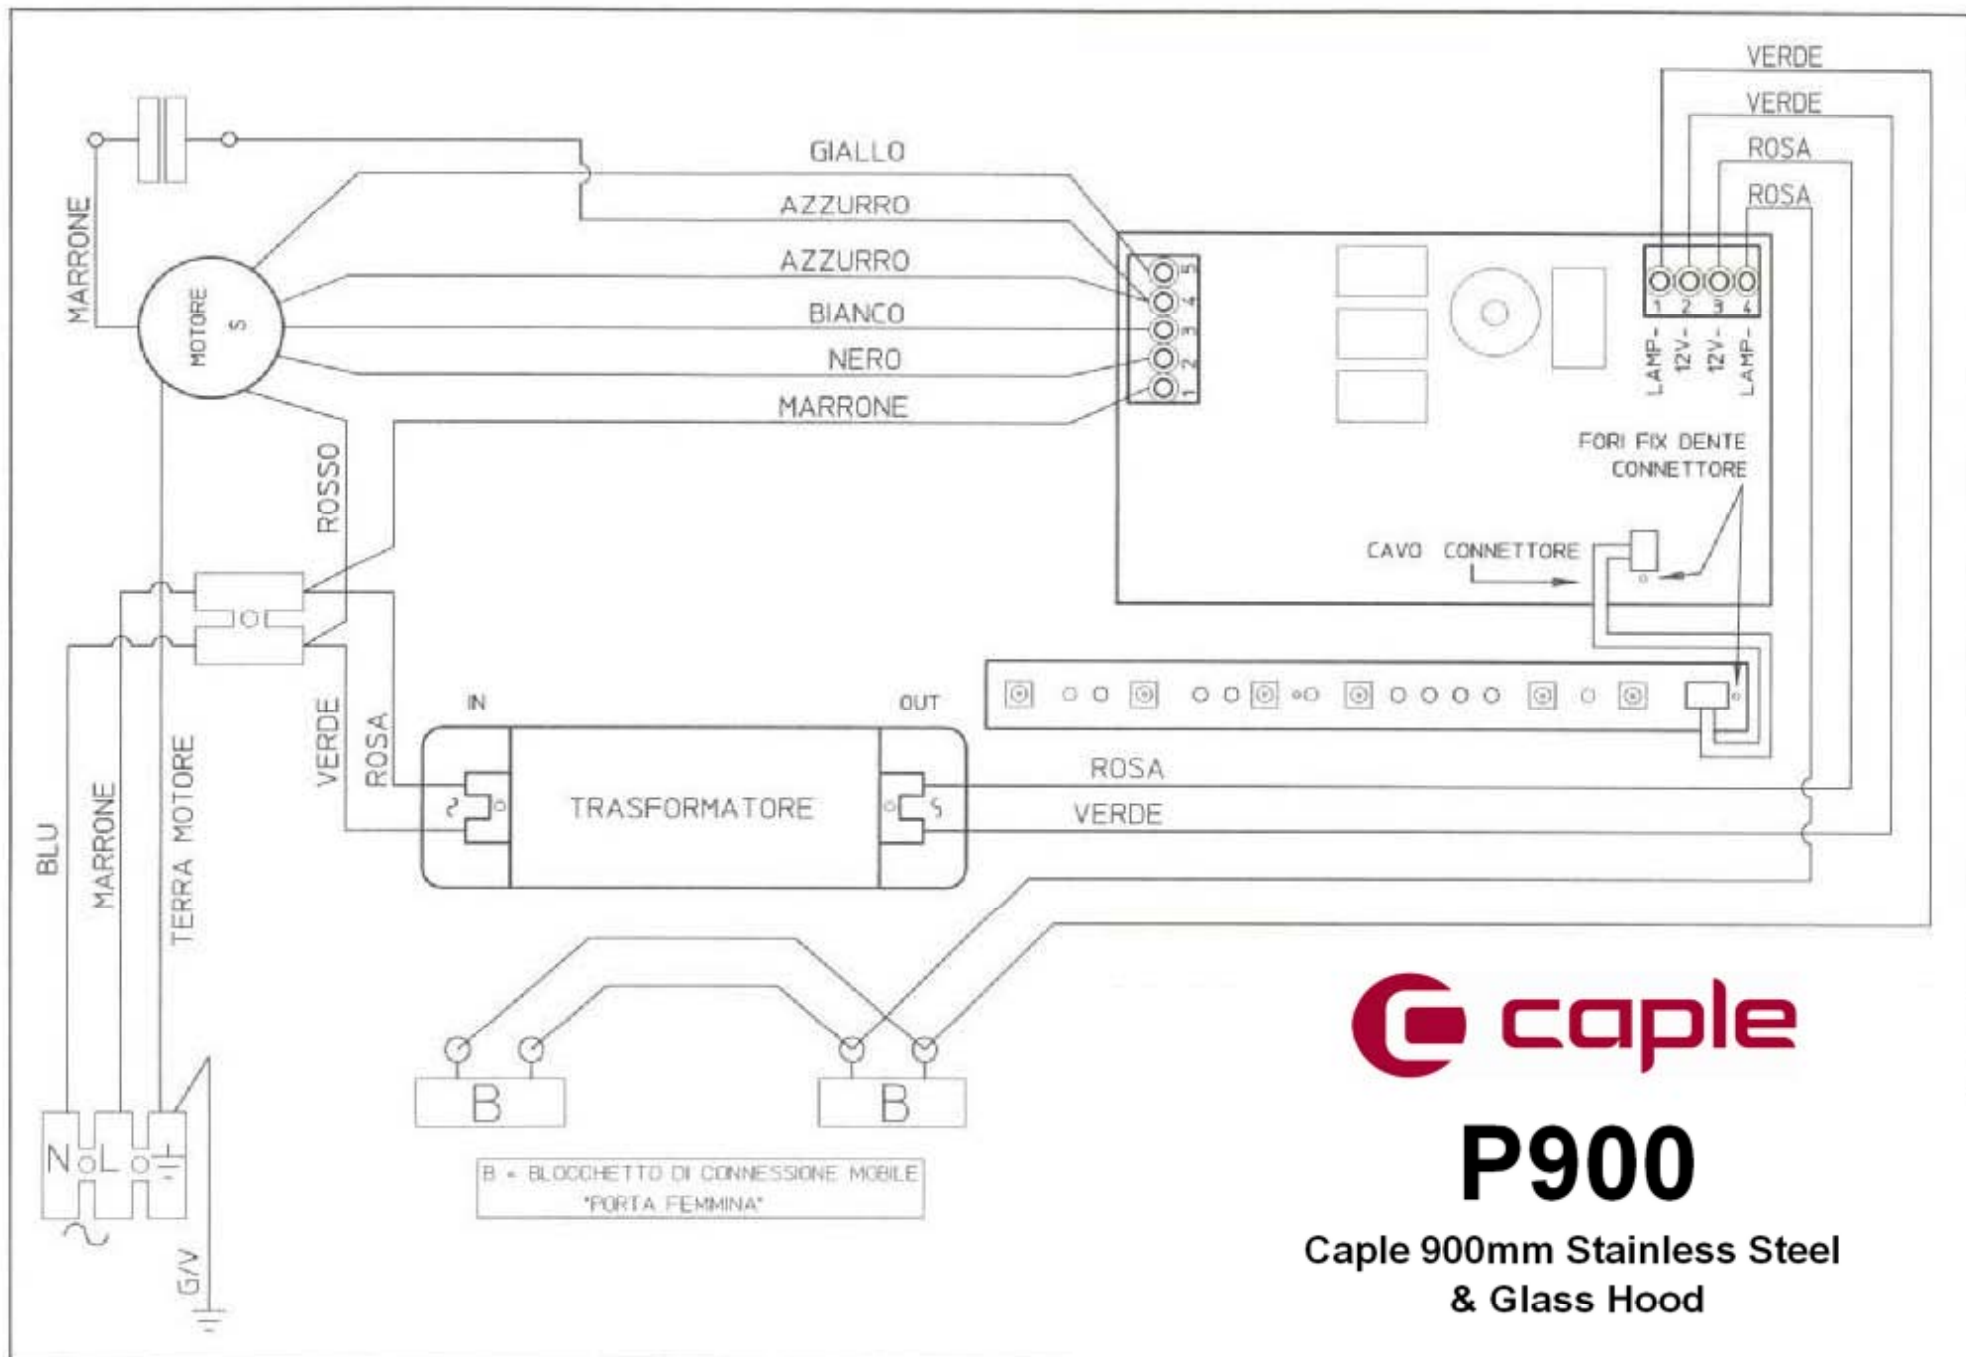

P900

**Caple 900mm Stainless Steel
& Glass Hood**

**EXPLODED VIEW
AND PARTS LIST**

caple

P900

Caple 900mm Stainless Steel
& Glass Hood

P900

Caple 900mm Stainless Steel
& Glass Hood

caple

P900

Caple 900mm Stainless Steel
& Glass Hood