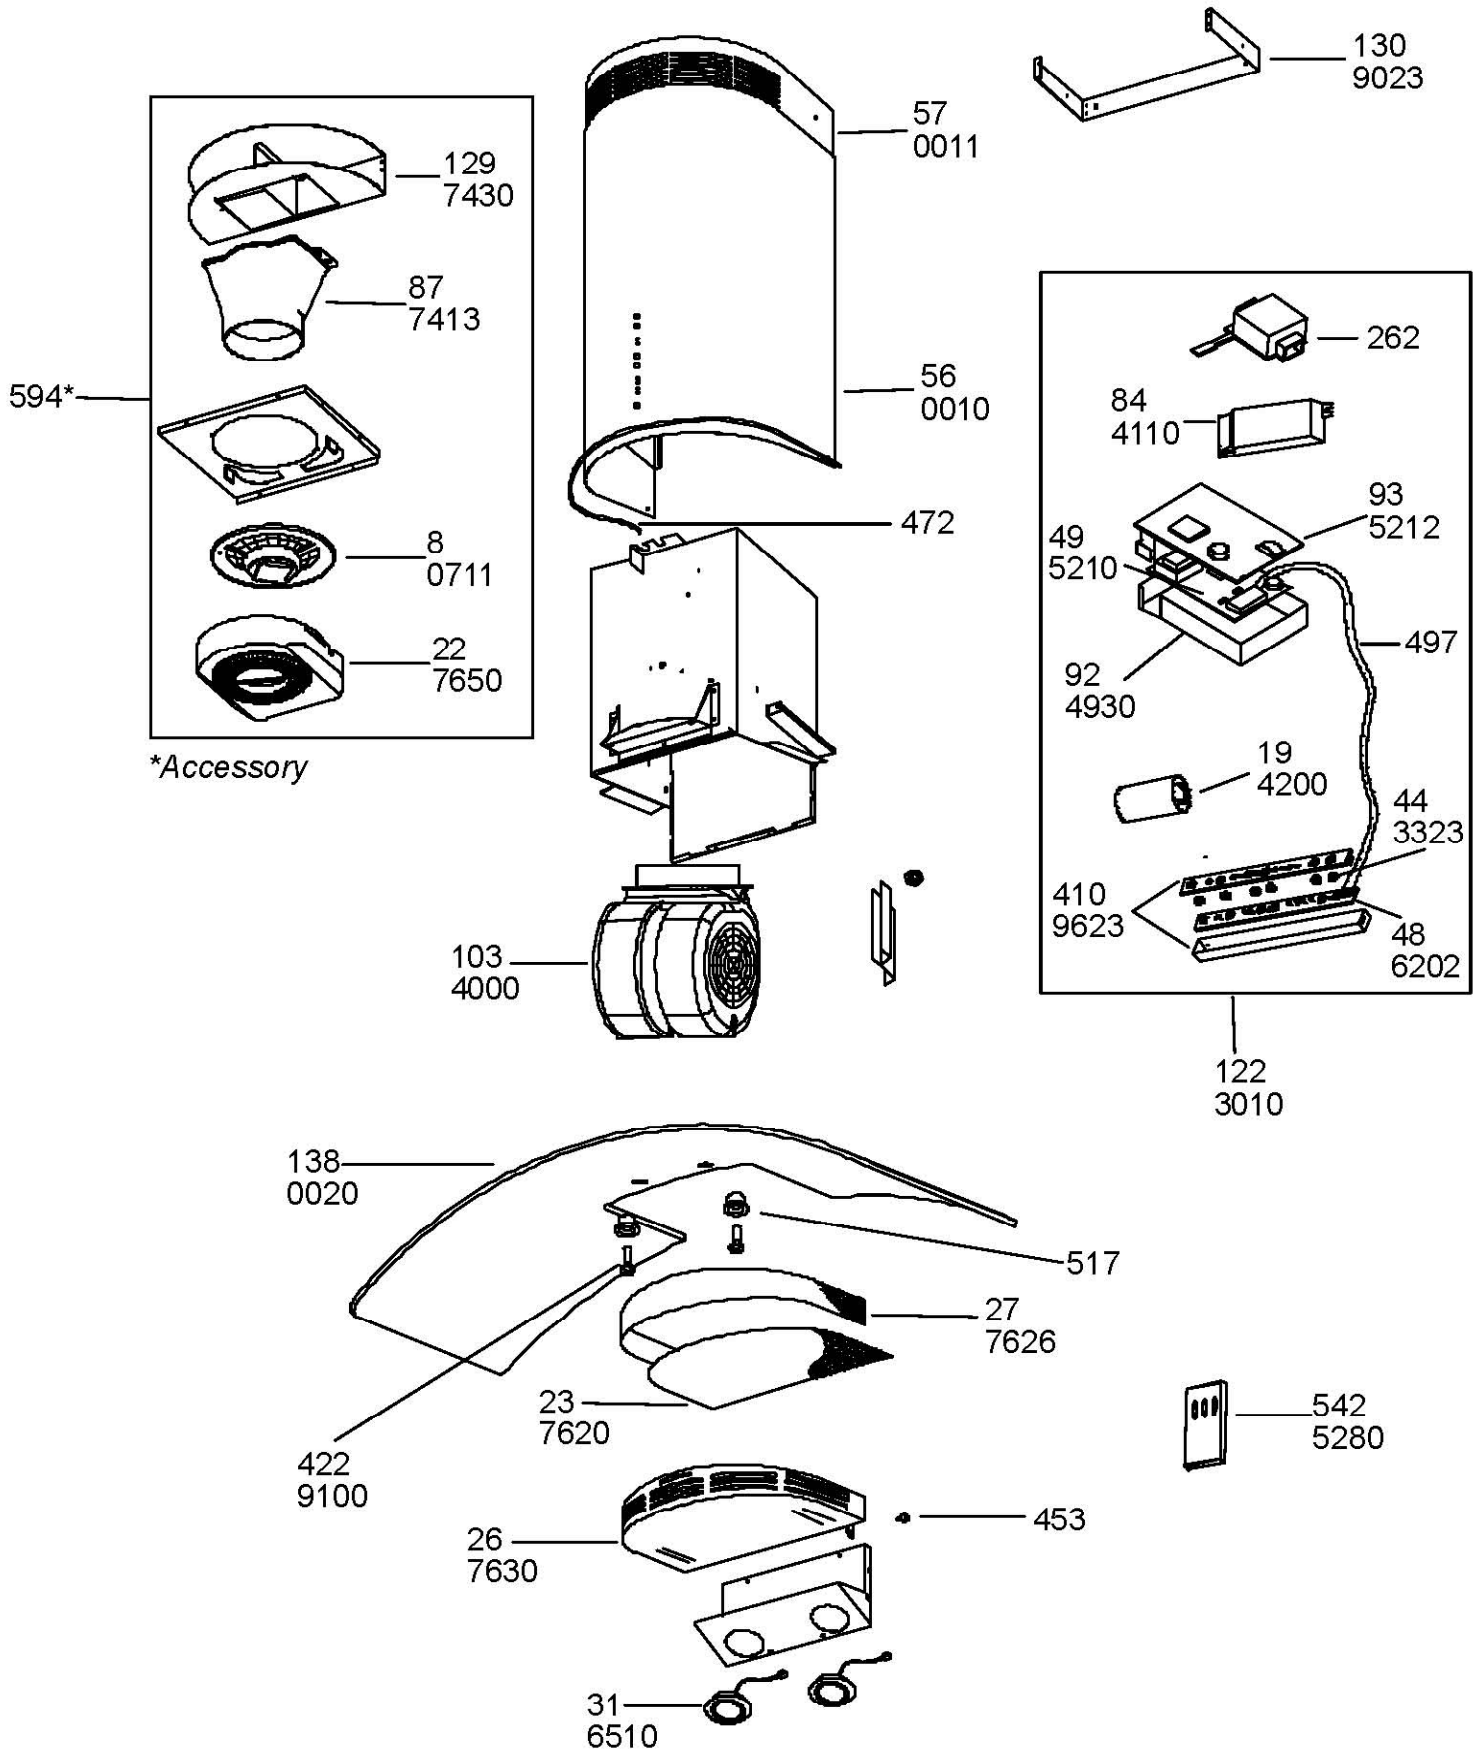

P900

**Caple 900mm Stainless Steel
& Glass Hood**

**EXPLODED VIEW
AND PARTS LIST**

caple

P900

Caple 900mm Stainless Steel
& Glass Hood

P900

Caple 900mm Stainless Steel
& Glass Hood

19	2029U	CONDENSATORE 5 MF CAPACITOR	
22	2JET113	CONF.FIL.CARB.C/E CARBON FILTER	NEUTRO---
23	F040	FILTRO GRASSI Synthetic Filter	
26	L6710	GRIGLIA GRID	
27	F041	FILTRO GRASSI LATERALE Synthetic Filter	
31	2006J	FARETTO ALOGENO LAMP	
44	G010	TASTO CONTROL KEY	
48	BE069A	BASSETTA COMANDI CIRCUIT BOARD	
49	BE06WA	SCHEDE ELETTR. ELECTRONIC VARIATOR	
56	L9820	CAMINO INFERIORE BOTTOM CHIMNEY SECTION	
57	L7334	CAMINO SUPERIORE UPPER CHIMNEY SECTION	
84	2023U	TRASFORMATORE TRANSFORM	
92	3049AR	SCATOLA CONNESSIONE ELECTRIC PLANT BOX	
93	3064EI	PROTEZIONE IMPIANTO ELETTRICO ELECTRICAL CONNECTION PROTECTION	
103	E1405	MOTORE COMPLETO COMPLETE MOTOR	
130	SQ00720Z	STAFFA FIX CAMINO CHIMNEY FASTENING BRACKET	
138	V404	MANTELLINO VETRO SHELL	
262	PA0200	SCATOLA CONNESSIONE ELECTRIC CONNECTION BOX	
410	PA037	CRUSCOTTO COMANDI COMMAND BOX	
422	VT029A	VITE FIX VETRO GLASS CLAMPING SCREW	
453	M085	POMELLO FILTRO COMPLEX CONVEYOR HOLDER	
472	3016BG	PROFILO IN GOMMA RUBBER GASKET	
497	E115	CONNETTORE SPRING SUPPORT	
517	3025B	BOCCOLA ZAMA WASHER	
542	E15	TELECOMANDO REMOTE CONTROL	
594	2JET108	CONF.FILTRAN.POSITANO FILTER KIT	NEUTR

caple

P900

Caple 900mm Stainless Steel
& Glass Hood