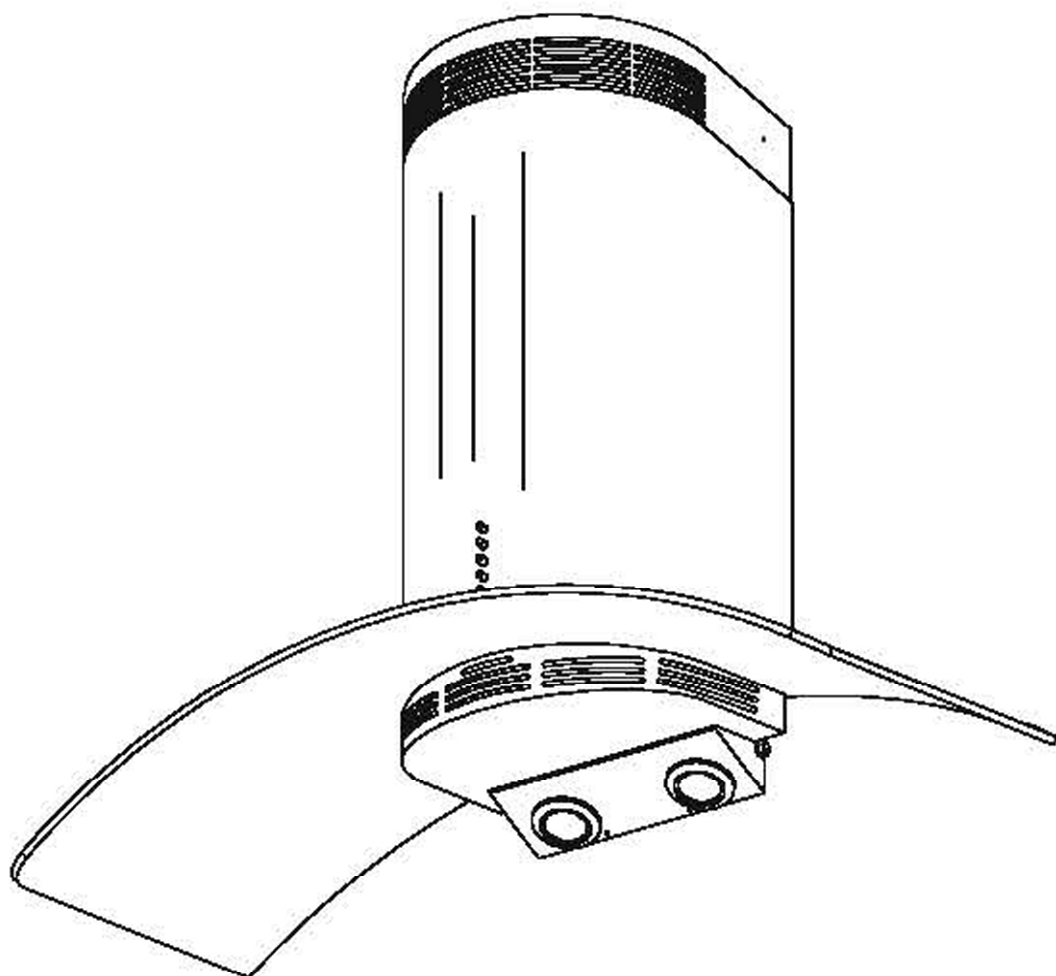

P900

**Caple 900mm Stainless Steel
& Glass Hood**

**EXPLODED VIEW
AND PARTS LIST**

caple

P900

Caple 900mm Stainless Steel
& Glass Hood

P900

Caple 900mm Stainless Steel
& Glass Hood

caple

P900

Caple 900mm Stainless Steel
& Glass Hood