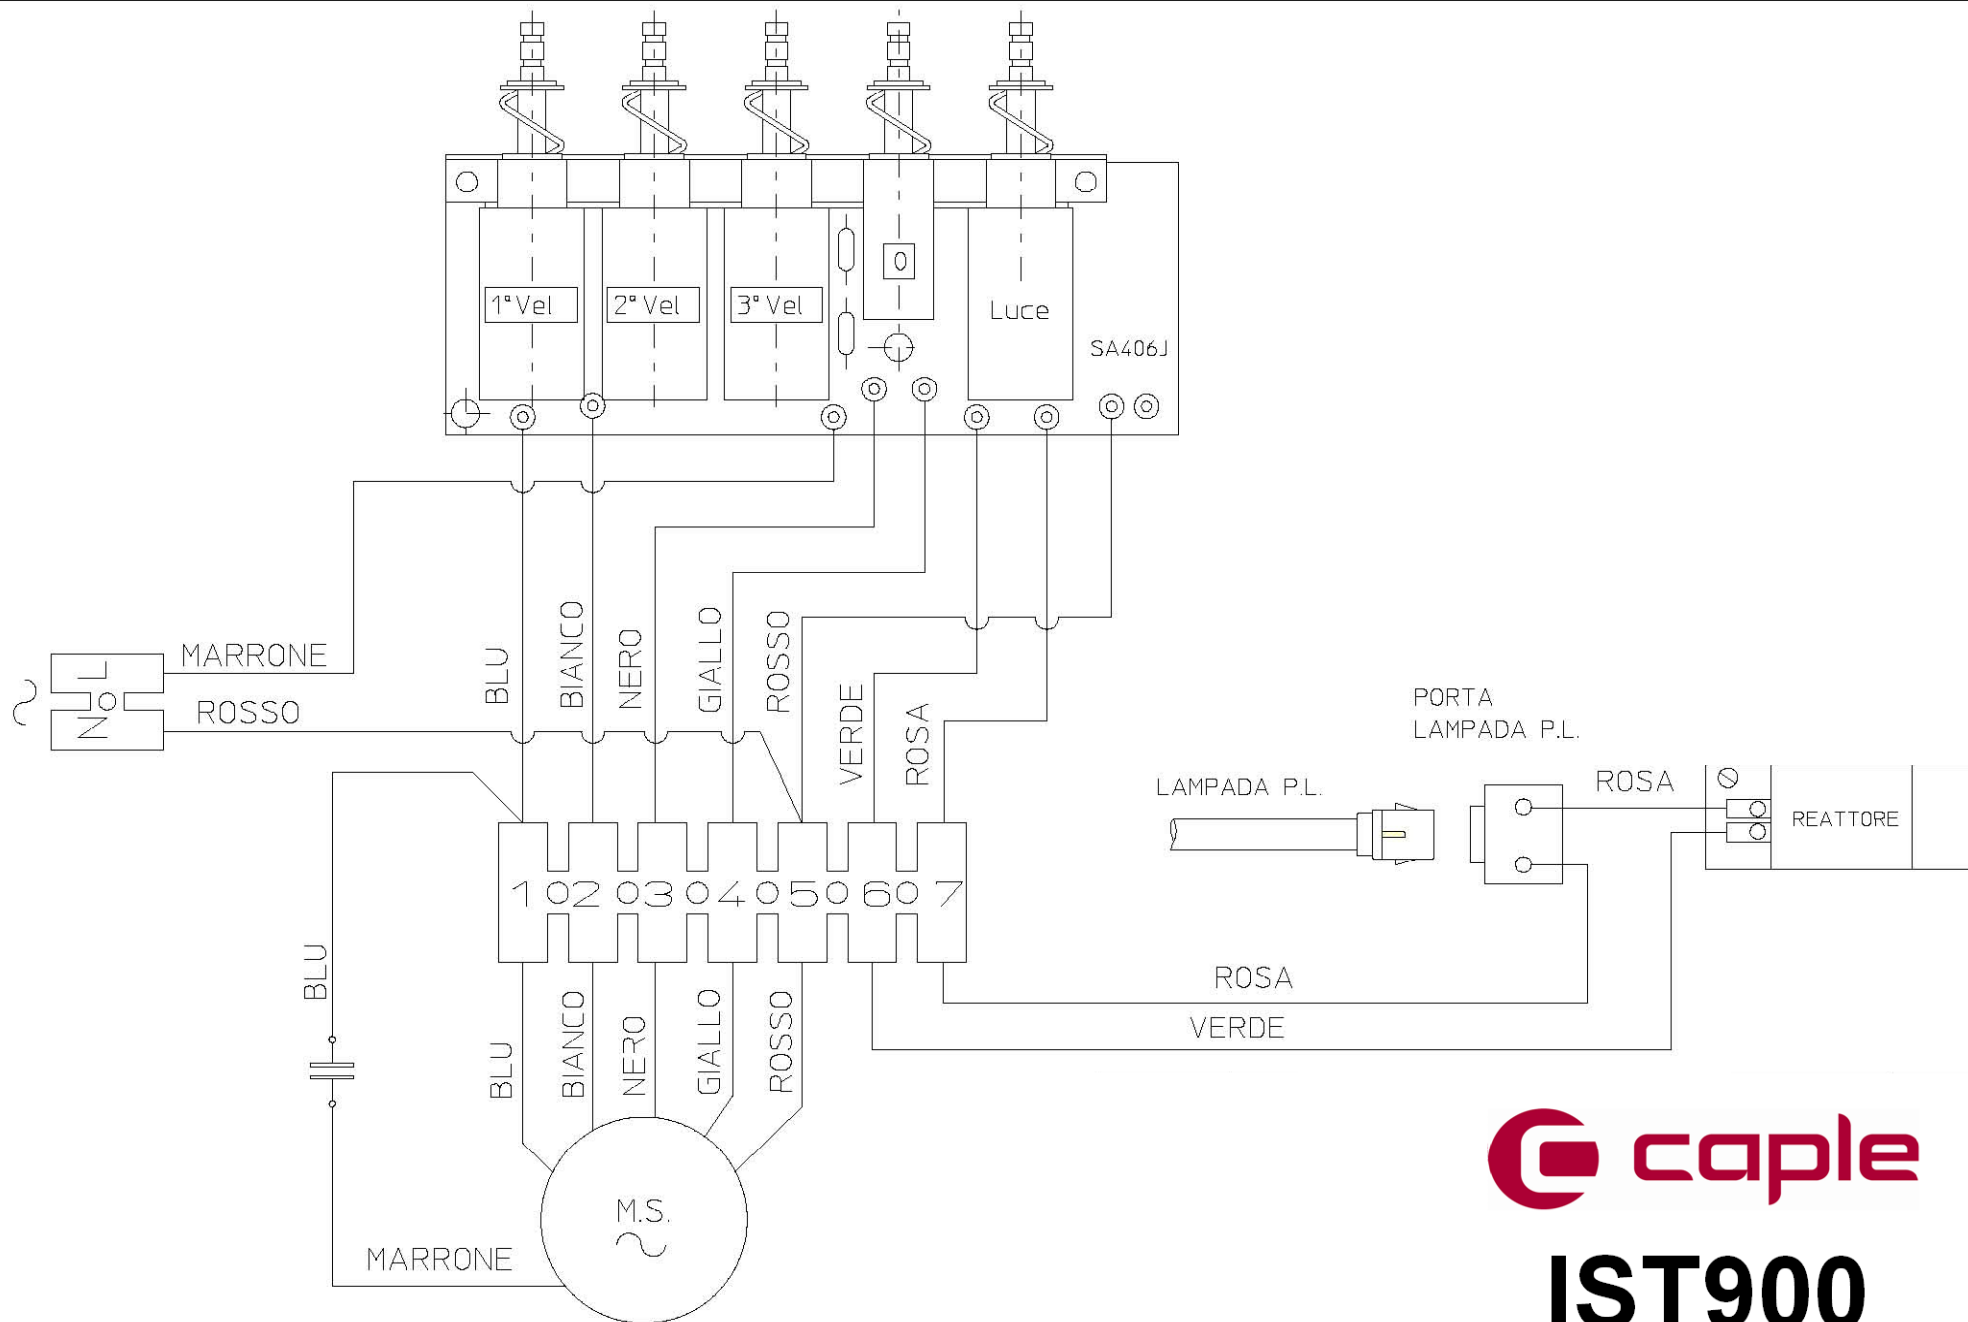

IST900

Caple 900/600 Island Chimney Stainless Steel

19	2029U	CONDENSATORE 5 MF CAPACITOR
22	2JET025	CONF. FIL. CARB. QUADR. NEUTRO--- CARBON FILTER
23	FA0284	GRIGLIA FILTRO GREASE FILTER
31	E0303	FARETTO LAMP
44	G010	TASTO CONTROL KEY
48	BE069A	BASETTA COMANDI CIRCUIT BOARD
49	BE06WA	SCHEDA ELETTR. ELECTRONIC VARIATOR
56	L120	CAMINO INFERIORE BOTTOM CHIMNEY SECTION
57	L124	CAMINO SUPERIORE UPPER CHIMNEY SECTION
84	2023U	TRASFORMATORE TRANSFORM
92	3049AR	SCATOLA CONNESSIONE ELECTRIC PLANT BOX
93	3064EI	PROTEZIONE IMPIANTO ELETTRICO ELECTRICAL CONNECTION PROTECTION
103	E1405	MOTORE COMPLETO COMPLETE MOTOR
262	PA0200	SCATOLA CONNESSIONE ELECTRIC CONNECTION BOX
410	PA037	CRUSCOTTO COMANDI COMMAND BOX
497	E115	CONNETTORE SPRING SUPPORT
542	E15	TELECOMANDO REMOTE CONTROL
594	2JET026	KIT FILTRANTE FILTER KIT

caple

IST900

Caple 900/600 Island Chimney
Stainless Steel