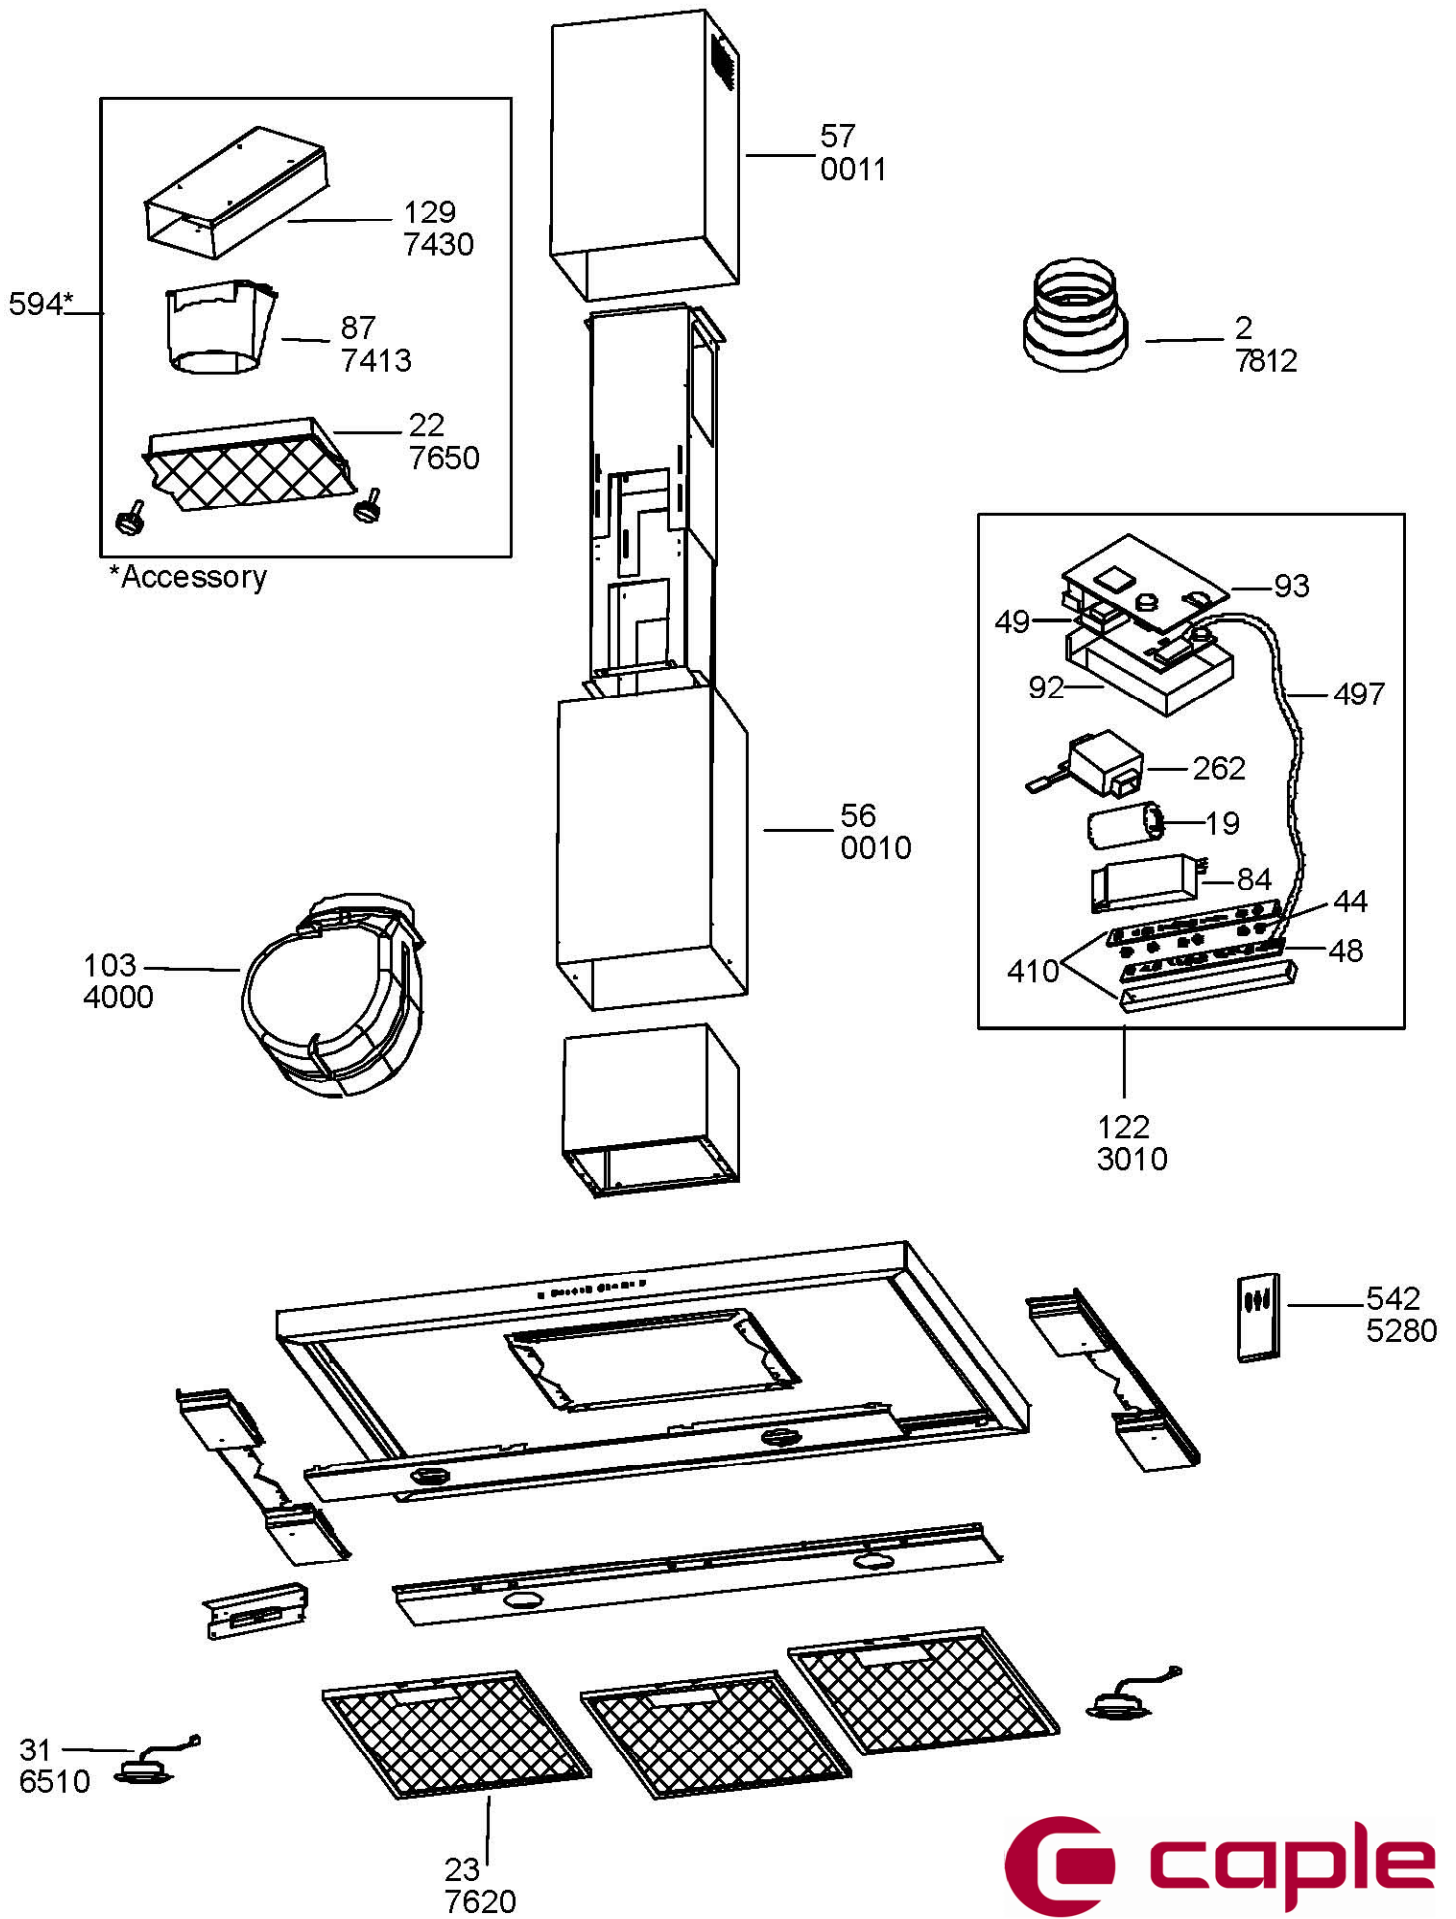

# IST900

**Caple 900/600 Island Hood  
Stainless Steel**

**TECHNICAL INFORMATION**

# IST900

Caple 900/600 Island Hood  
Stainless Steel

**caple**

**IST900**

Caple 900/600 Island Chimney  
Stainless Steel

# IST900