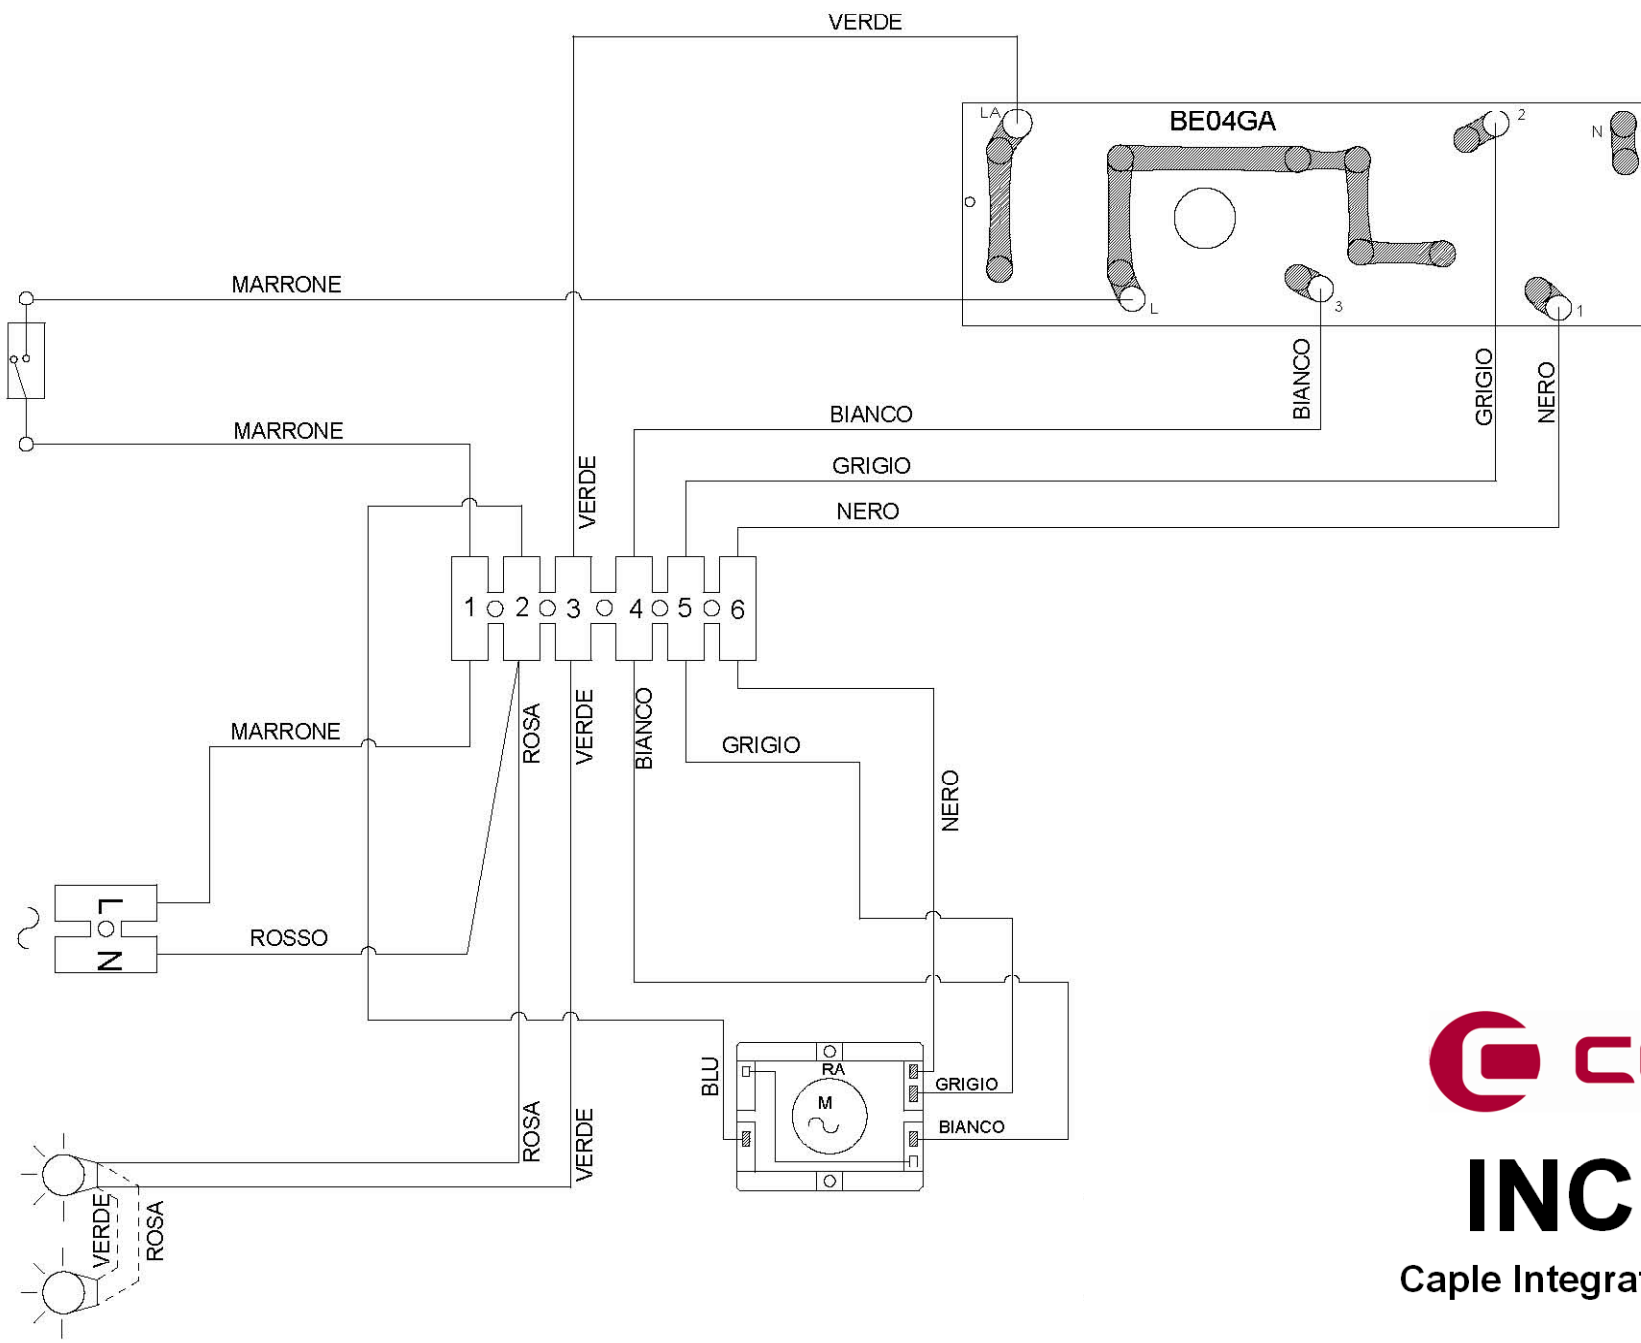

INCHP4

Caple Integrated Hood GREY

TECHNICAL INFORMATION

INCHP4

Caple Integrated Hood GREY

caple

INCHP4

Caple Integrated Hood Grey

INCHP4

Caple Integrated Hood Grey

	Exploded No.	\$1679
	Electrical scheme No.	J167B
1	3010CW	FLANGIA D.120 FLANGE
2	3010BP	FLANGIA MULTIRACC.LATEN MULTI-CONNECTION FLANGE
6	3012BM	GIRANTE R.A. FAN WHEEL
7	2007VD	MOTORE K23 2034 MOTOR
8	PA0852	SUPPORTO MOTORE MOTOR SUPPORTING
14	3031CB	CONVOGLIATORE CONVEYOR
23	1010P.1	FILTRO GRASSI CARTA PAPER FILTER
24	1011AA	TELAIO F.FILTRO CARTA GREASE FILTER FIXING FRAME
26	L22065	GRIGLIA GRID
31	2006F	LAMPADA 40W 240V LAMP
32	2005E	PORTALAMPADE LAMPHOLDER
38	V020	PLAFONIERA LAMP COVER
41	PA0827	CRUSCOTTO COMANDI CONTROL PANEL
44	P04008	TASTO CONTROL KEY
48	BE04GA	BASETTA CIRCUIT BOARD
54	L2849	CARENATURA DOWN FAIRING
55	VER01965	SPORTELLLO GR CM.60 DOOR
78	3007DM	PROTEZIONE INTERRUTTORI SWITCHES PROTECTION
79	2018AO	MICROSWITCH MICROSWITCH
80	3080M	CURSORE MICRO MOCROSWITCH LEVER
82	3050DC	SUPPORTO GUIDA SUP.DX RIGHT UPPER GUIDE SUPPORT
83	3050DD	SUPPORTO GUIDA SUP.SX LEFT UPPER GUIDE SUPPORT
85	5G04N	GANCIO HOOK WITH SCREW AND PLUG
93	PA0159	PROTEZIONE IMPIANTO ELETTRICO ELECTRICAL CONNECTION PROTECTION
99	3064CB	COPERCHIO ALIMENTAZIONE TERMINAL BLOCK COVER
106	3052AQ	BORDINO SPOR.SUPERIORE SUPERIOR BORDER

INCHP4

Caple Integrated Hood Grey