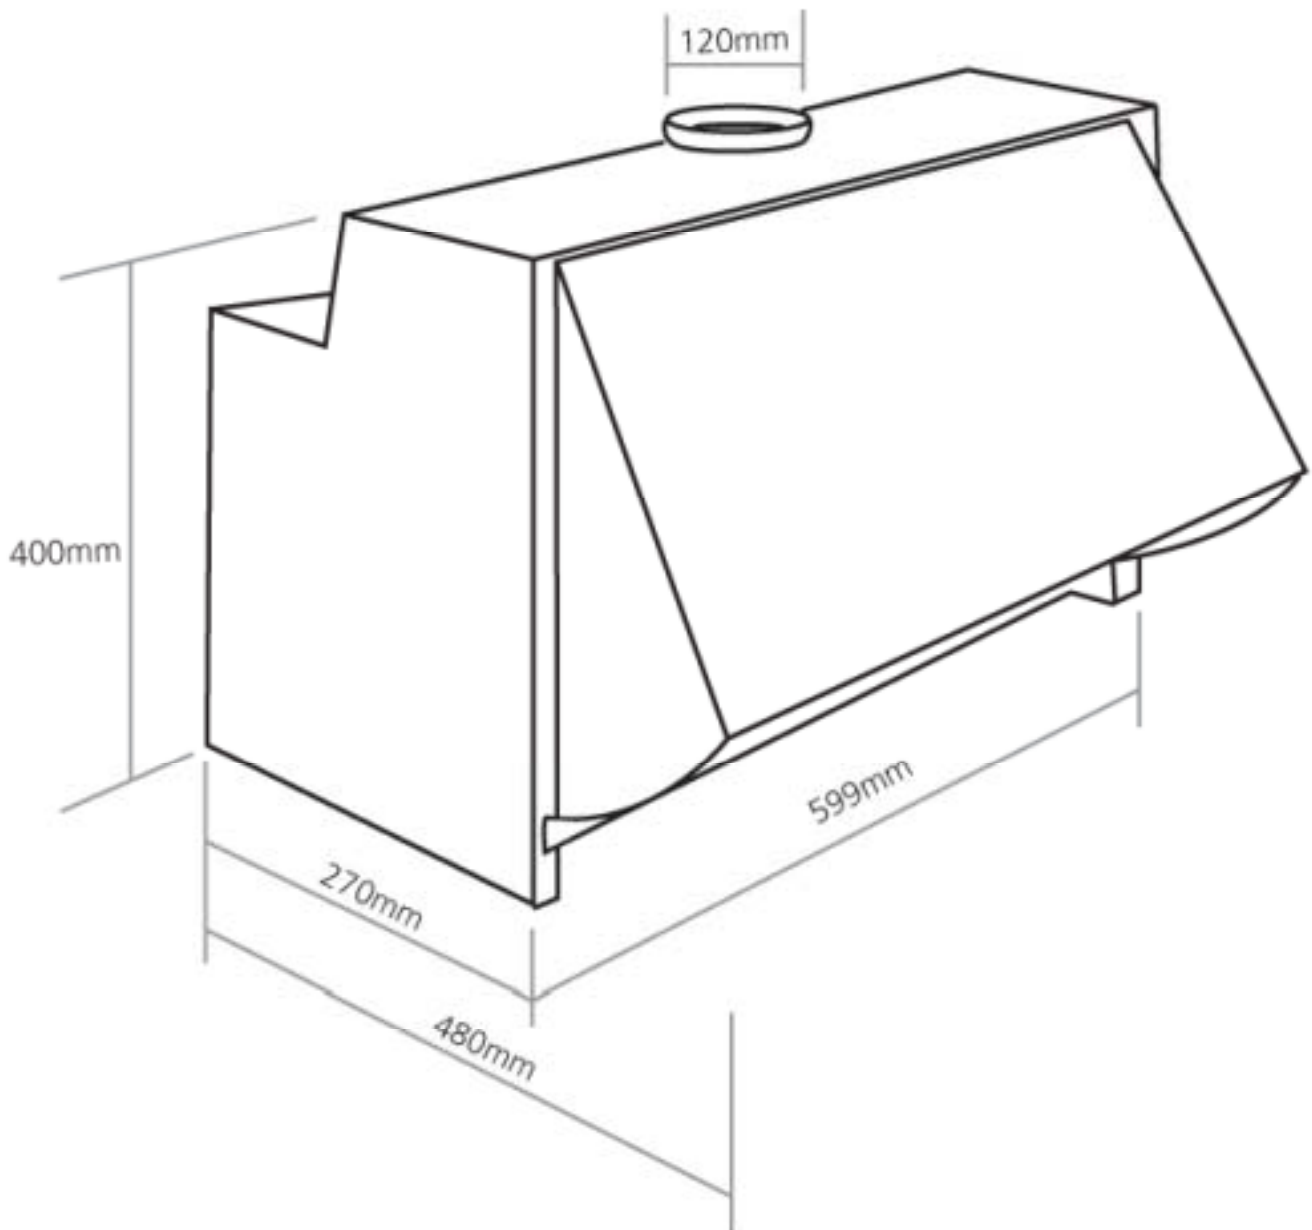

INCHP4

Caple Integrated Hood GREY

TECHNICAL INFORMATION

INCHP4

Caple Integrated Hood GREY

caple

INCHP4

Caple Integrated Hood Grey

INCHP4

Caple Integrated Hood Grey

	Exploded No.	\$1679
	Electrical scheme No.	J167B
1	3010CW	FLANGIA D.120 FLANGE
2	3010BP	FLANGIA MULTIRACC.LATEN MULTI-CONNECTION FLANGE
6	3012BM	GIRANTE R.A. FAN WHEEL
7	2007VD	MOTORE K23 2034 MOTOR
8	PA0852	SUPPORTO MOTORE MOTOR SUPPORTING
14	3031CB	CONVOGLIATORE CONVEYOR
23	1010P.1	FILTRO GRASSI CARTA PAPER FILTER
24	1011AA	TELAIO F.FILTRO CARTA GREASE FILTER FIXING FRAME
26	L22065	GRIGLIA GRID
31	2006F	LAMPADA 40W 240V LAMP
32	2005E	PORTALAMPADE LAMPHOLDER
38	V020	PLAFONIERA LAMP COVER
41	PA0827	CRUSCOTTO COMANDI CONTROL PANEL
44	P04008	TASTO CONTROL KEY
48	BE04GA	BASETTA CIRCUIT BOARD
54	L2849	CARENATURA DOWN FAIRING
55	VER01965	SPORTELLLO GR CM.60 DOOR
78	3007DM	PROTEZIONE INTERRUTTORI SWITCHES PROTECTION
79	2018AO	MICROSWITCH MICROSWITCH
80	3080M	CURSORE MICRO MOCROSWITCH LEVER
82	3050DC	SUPPORTO GUIDA SUP.DX RIGHT UPPER GUIDE SUPPORT
83	3050DD	SUPPORTO GUIDA SUP.SX LEFT UPPER GUIDE SUPPORT
85	5G04N	GANCIO HOOK WITH SCREW AND PLUG
93	PA0159	PROTEZIONE IMPIANTO ELETTRICO ELECTRICAL CONNECTION PROTECTION
99	3064CB	COPERCHIO ALIMENTAZIONE TERMINAL BLOCK COVER
106	3052AQ	BORDINO SPOR.SUPERIORE SUPERIOR BORDER