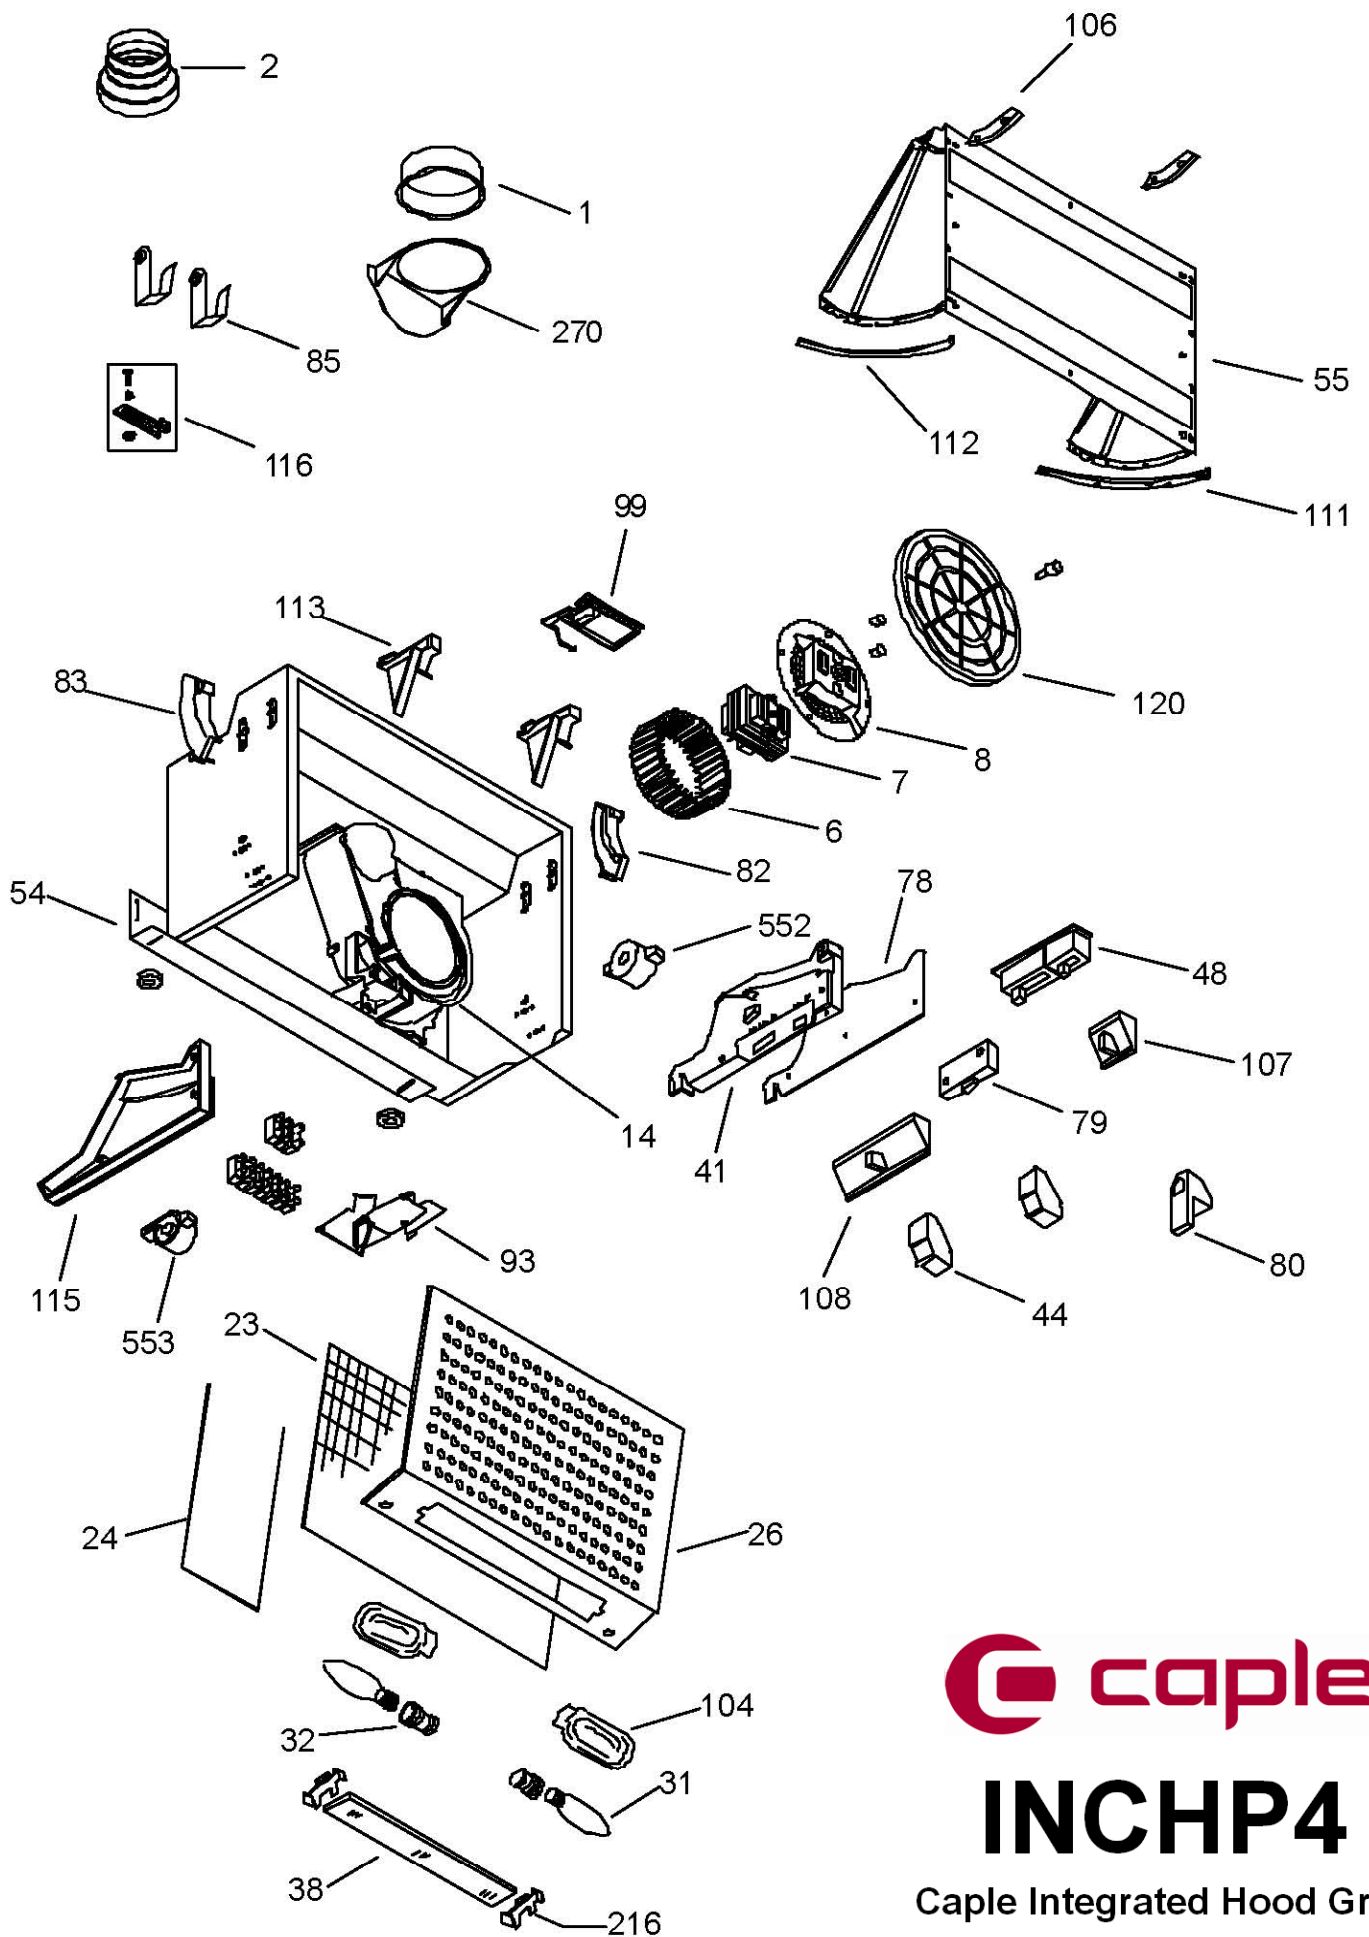

INCHP4

Caple Integrated Hood GREY

TECHNICAL INFORMATION

INCHP4

Caple Integrated Hood GREY

caple

INCHP4

Caple Integrated Hood Grey

INCHP4

Caple Integrated Hood Grey

	Exploded No.	\$1679
	Electrical scheme No.	J167B
1	3010CW	FLANGIA D.120 FLANGE
2	3010BP	FLANGIA MULTIRACC.LATEN MULTI-CONNECTION FLANGE
6	3012BM	GIRANTE R.A. FAN WHEEL
7	2007VD	MOTORE K23 2034 MOTOR
8	PA0852	SUPPORTO MOTORE MOTOR SUPPORTING
14	3031CB	CONVOGLIATORE CONVEYOR
23	1010P.1	FILTRO GRASSI CARTA PAPER FILTER
24	1011AA	TELAIO F.FILTRO CARTA GREASE FILTER FIXING FRAME
26	L22065	GRIGLIA GRID
31	2006F	LAMPADA 40W 240V LAMP
32	2005E	PORTALAMPADE LAMPHOLDER
38	V020	PLAFONIERA LAMP COVER
41	PA0827	CRUSCOTTO COMANDI CONTROL PANEL
44	P04008	TASTO CONTROL KEY
48	BE04GA	BASETTA CIRCUIT BOARD
54	L2849	CARENATURA DOWN FAIRING
55	VER01965	SPORTELLLO GR CM.60 DOOR
78	3007DM	PROTEZIONE INTERRUTTORI SWITCHES PROTECTION
79	2018AO	MICROSWITCH MICROSWITCH
80	3080M	CURSORE MICRO MOCROSWITCH LEVER
82	3050DC	SUPPORTO GUIDA SUP.DX RIGHT UPPER GUIDE SUPPORT
83	3050DD	SUPPORTO GUIDA SUP.SX LEFT UPPER GUIDE SUPPORT
85	5G04N	GANCIO HOOK WITH SCREW AND PLUG
93	PA0159	PROTEZIONE IMPIANTO ELETTRICO ELECTRICAL CONNECTION PROTECTION
99	3064CB	COPERCHIO ALIMENTAZIONE TERMINAL BLOCK COVER
106	3052AQ	BORDINO SPOR.SUPERIORE SUPERIOR BORDER

INCHP4

Caple Integrated Hood Grey