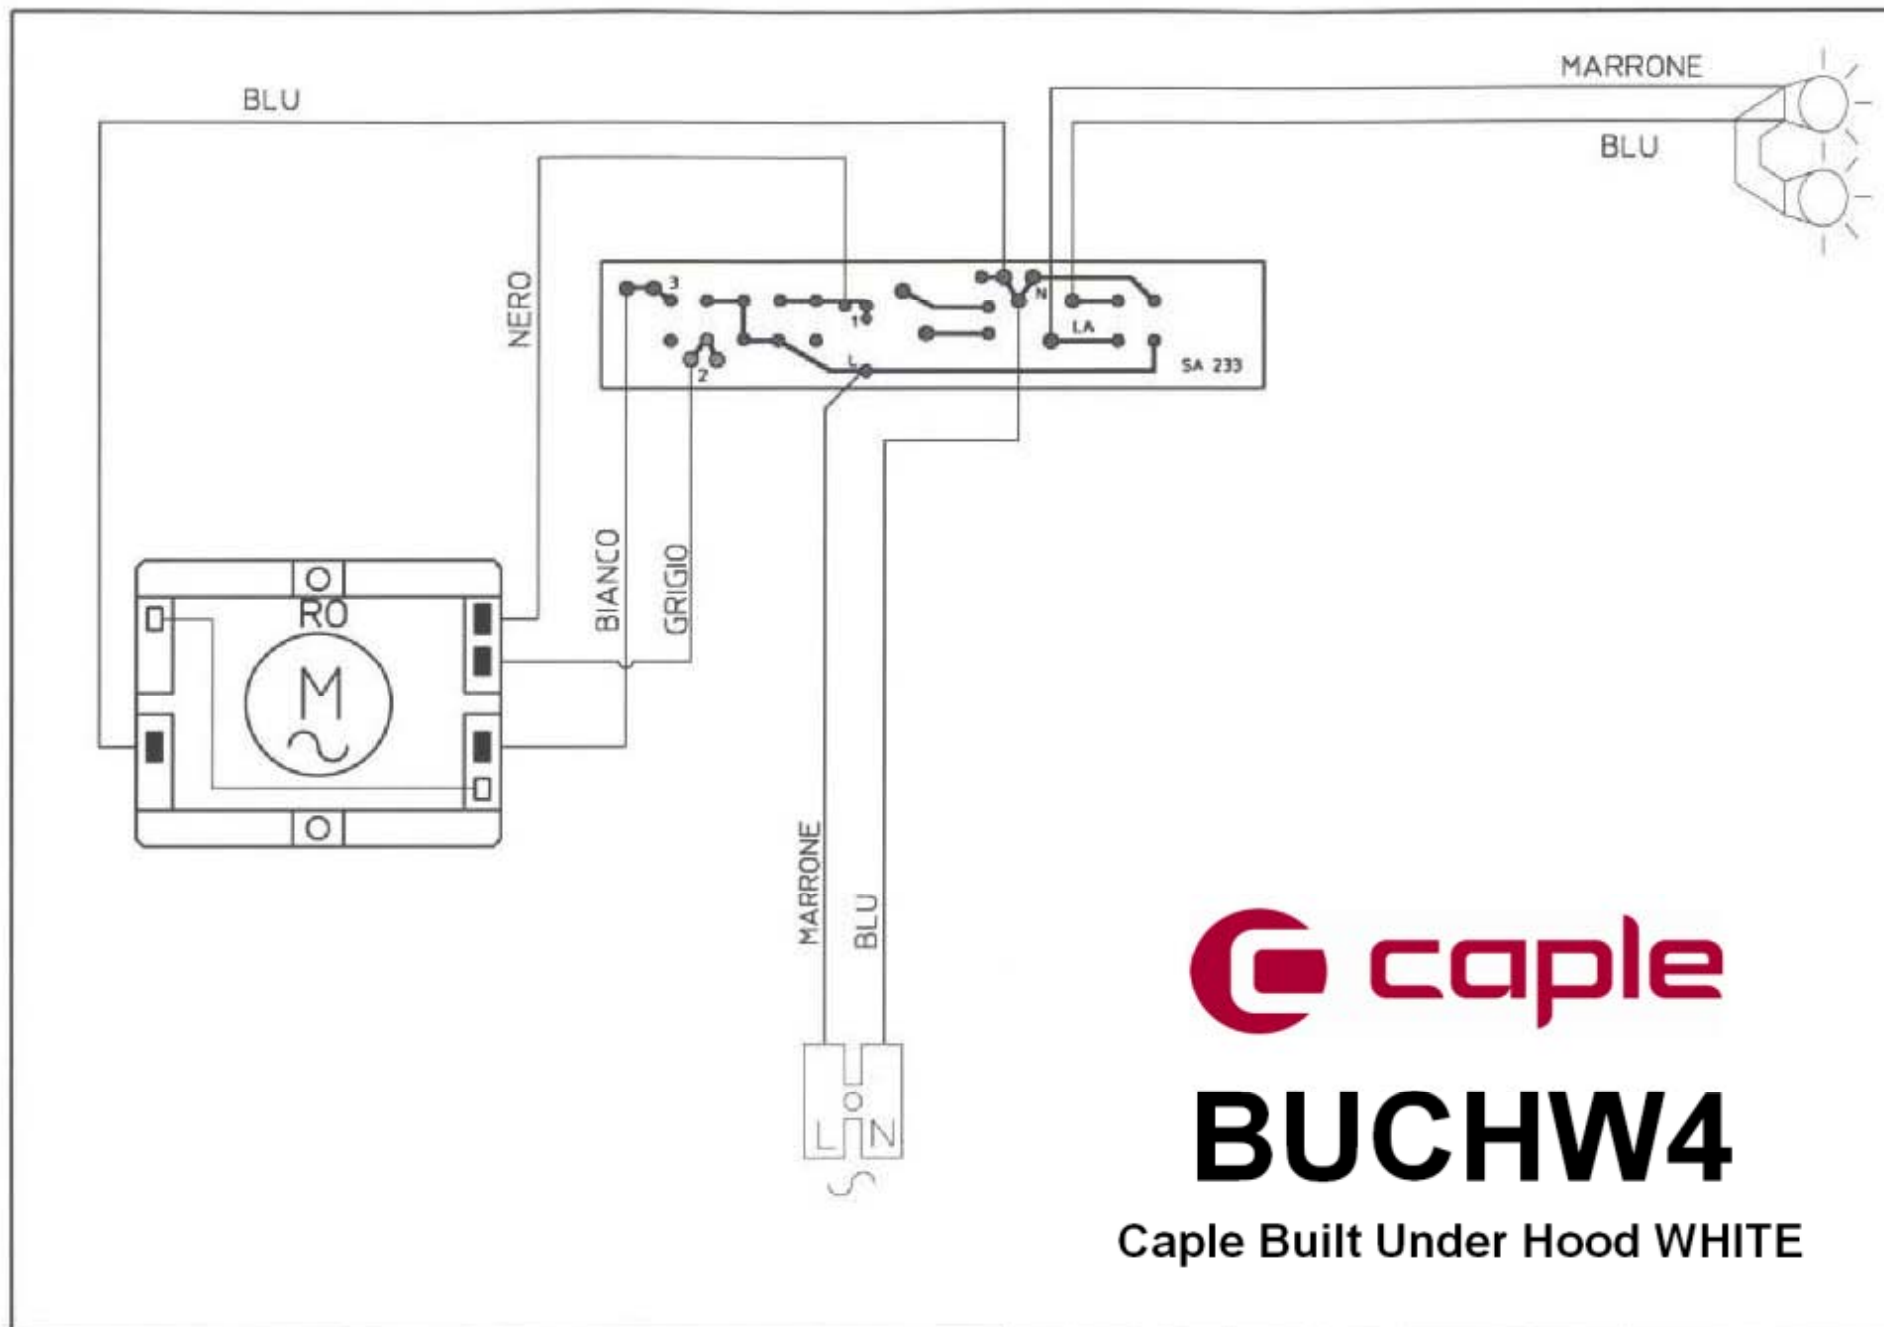

 **caple**

BUCHP4

Caple Built Under Hood PLATINUM

BUCHW4

Caple Built Under Hood WHITE

EXPLODED VIEW AND PARTS LIST

\$1689

see also bill of material

 **caple**

BUCHW4

Caple Built Under Hood WHITE