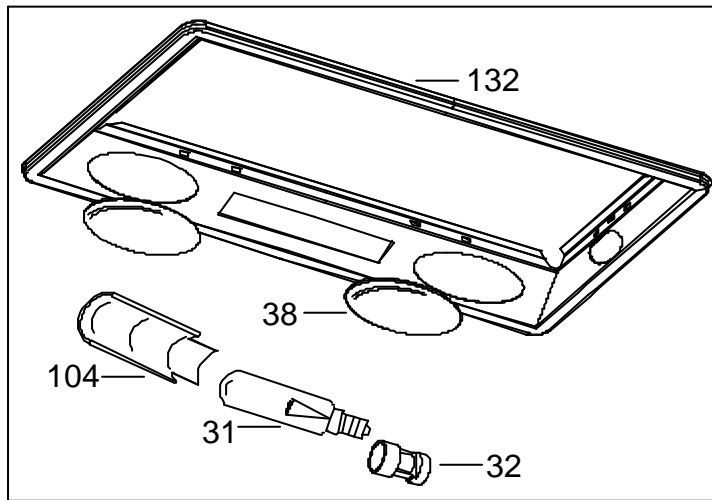

 **caple**

BUCHP4

Caple Built Under Hood PLATINUM

BUCHW4

Caple Built Under Hood WHITE

EXPLODED VIEW AND PARTS LIST

\$1689

see also bill of material