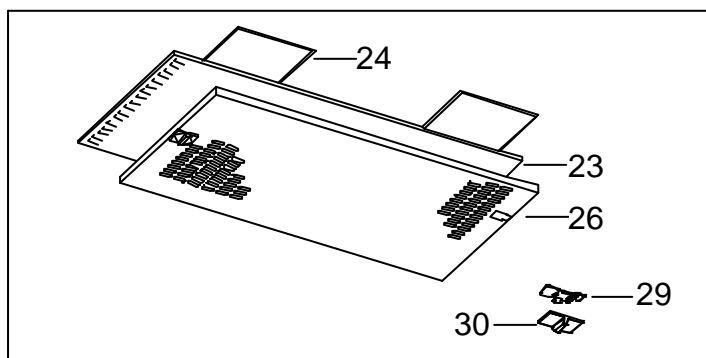

 **caple**

BUCHP4

Caple Built Under Hood PLATINUM

BUCHW4

Caple Built Under Hood WHITE

EXPLODED VIEW AND PARTS LIST

\$1689

see also bill of material