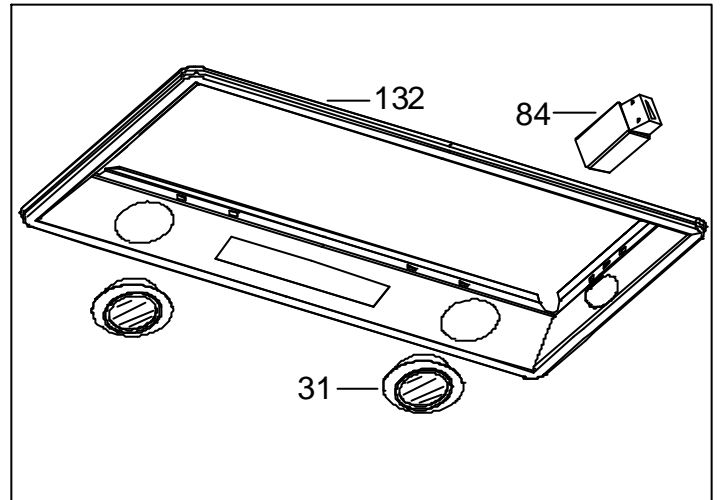

 **caple**

BUCHP4

Caple Built Under Hood PLATINUM

BUCHW4

Caple Built Under Hood WHITE

EXPLODED VIEW AND PARTS LIST

\$1689

see also bill of material