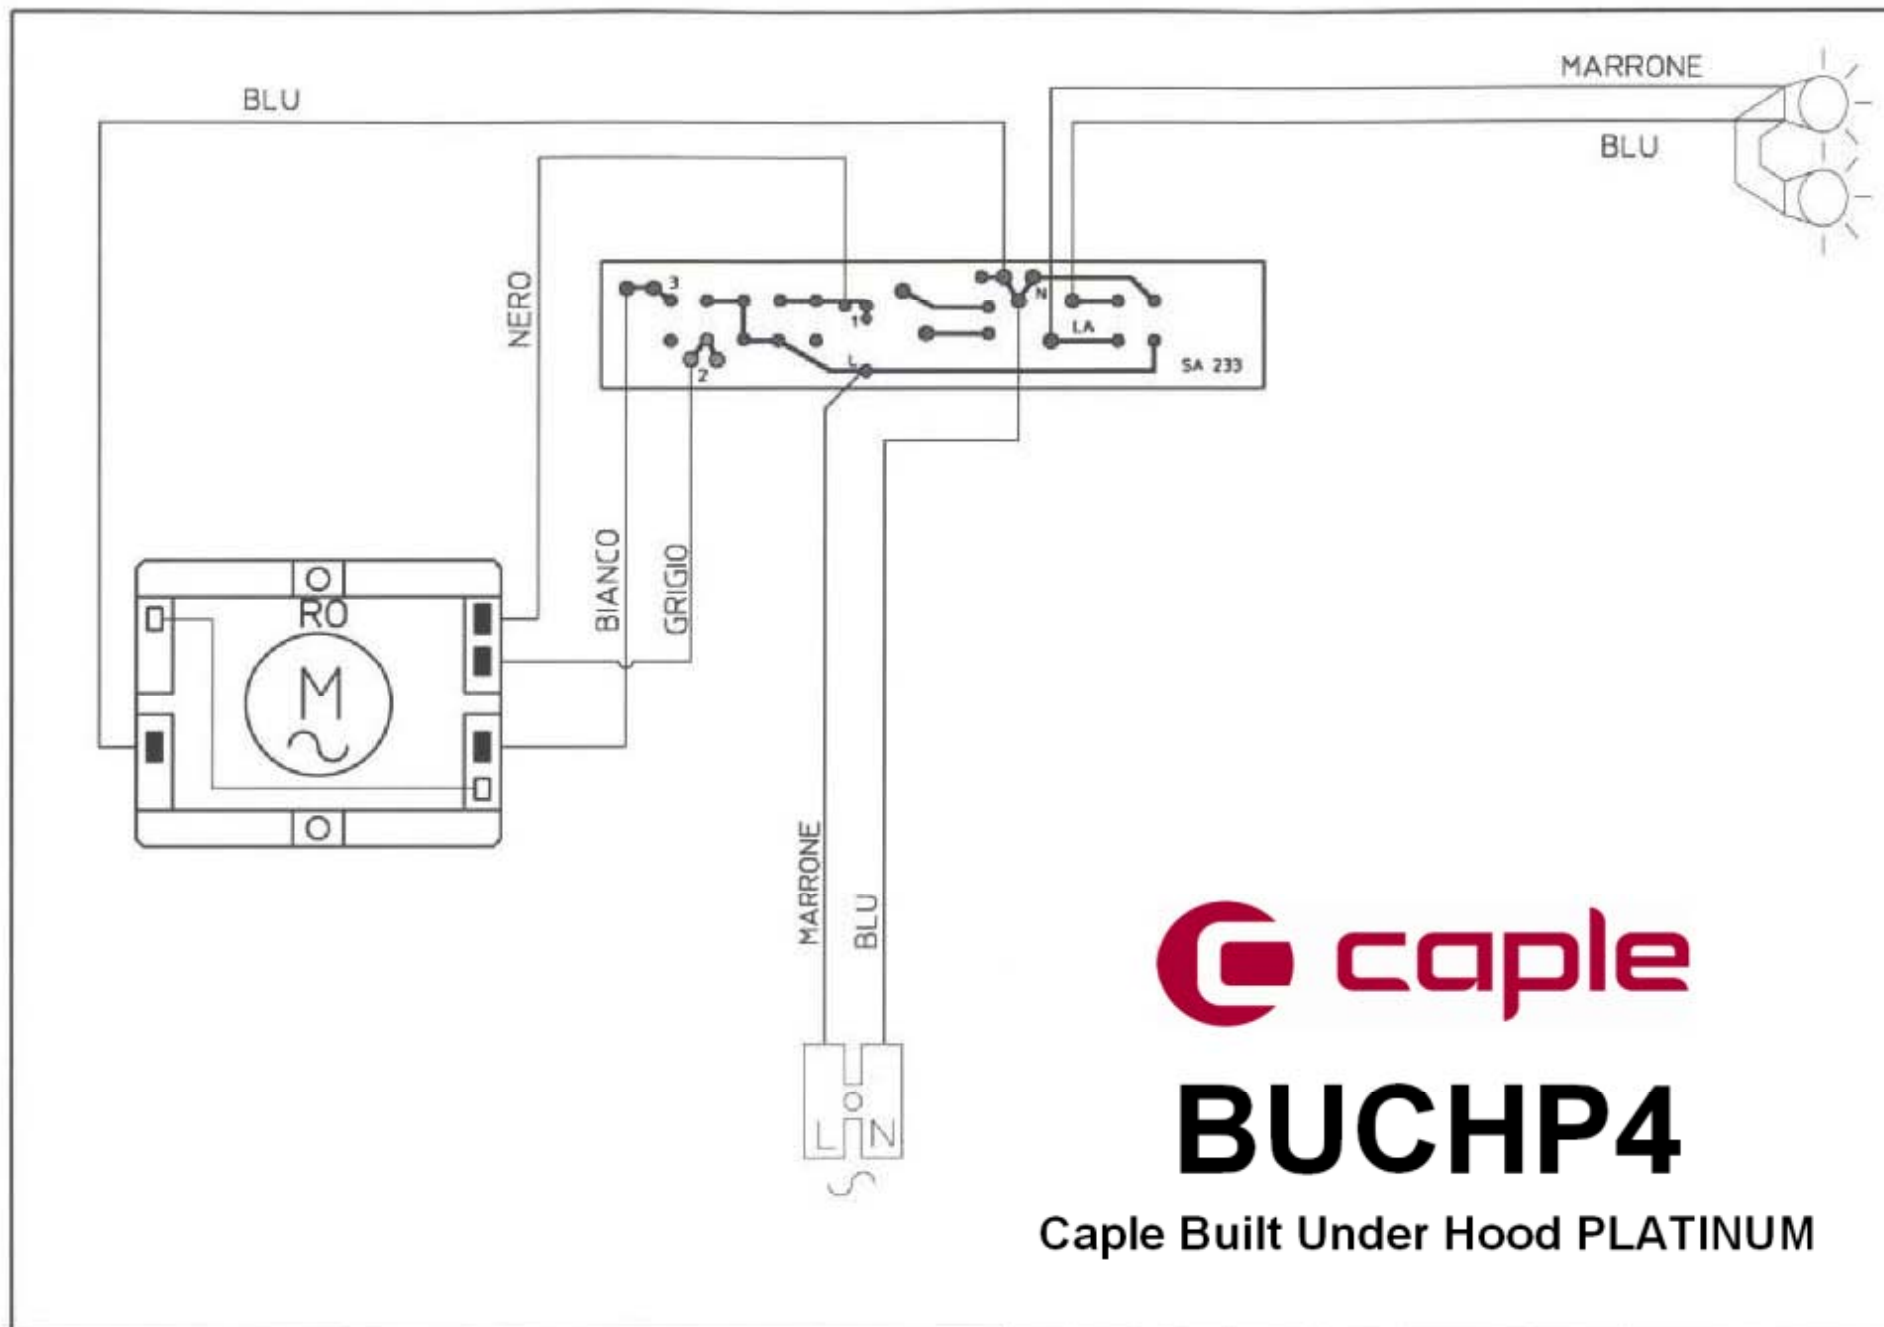

BUCH*4

Caple Built Under Hood

TECHNICAL INFORMATION

BUCHHP4

Caple Built Under Hood PLATINUM

EXPLODED VIEW
AND PARTS LIST

\$1689

see also bill of material

 **caple**

BUCHP4

Caple Built Under Hood PLATINUM

BUCHW4

Caple Built Under Hood WHITE

EXPLODED VIEW AND PARTS LIST

\$1689

see also bill of material

 **caple**

BUCHW4

Caple Built Under Hood WHITE