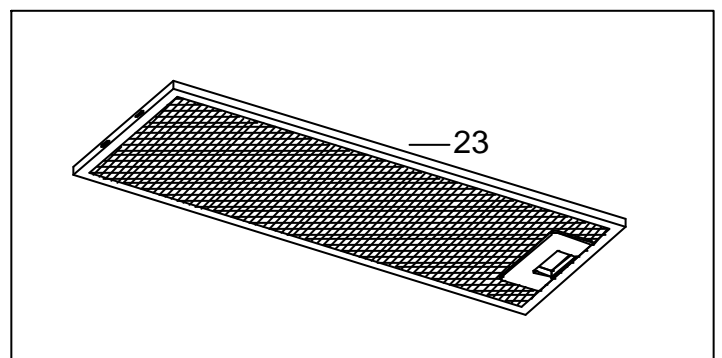

 **caple**

BUCHP4

Caple Built Under Hood PLATINUM

BUCHW4

Caple Built Under Hood WHITE

EXPLODED VIEW AND PARTS LIST

\$1689

see also bill of material