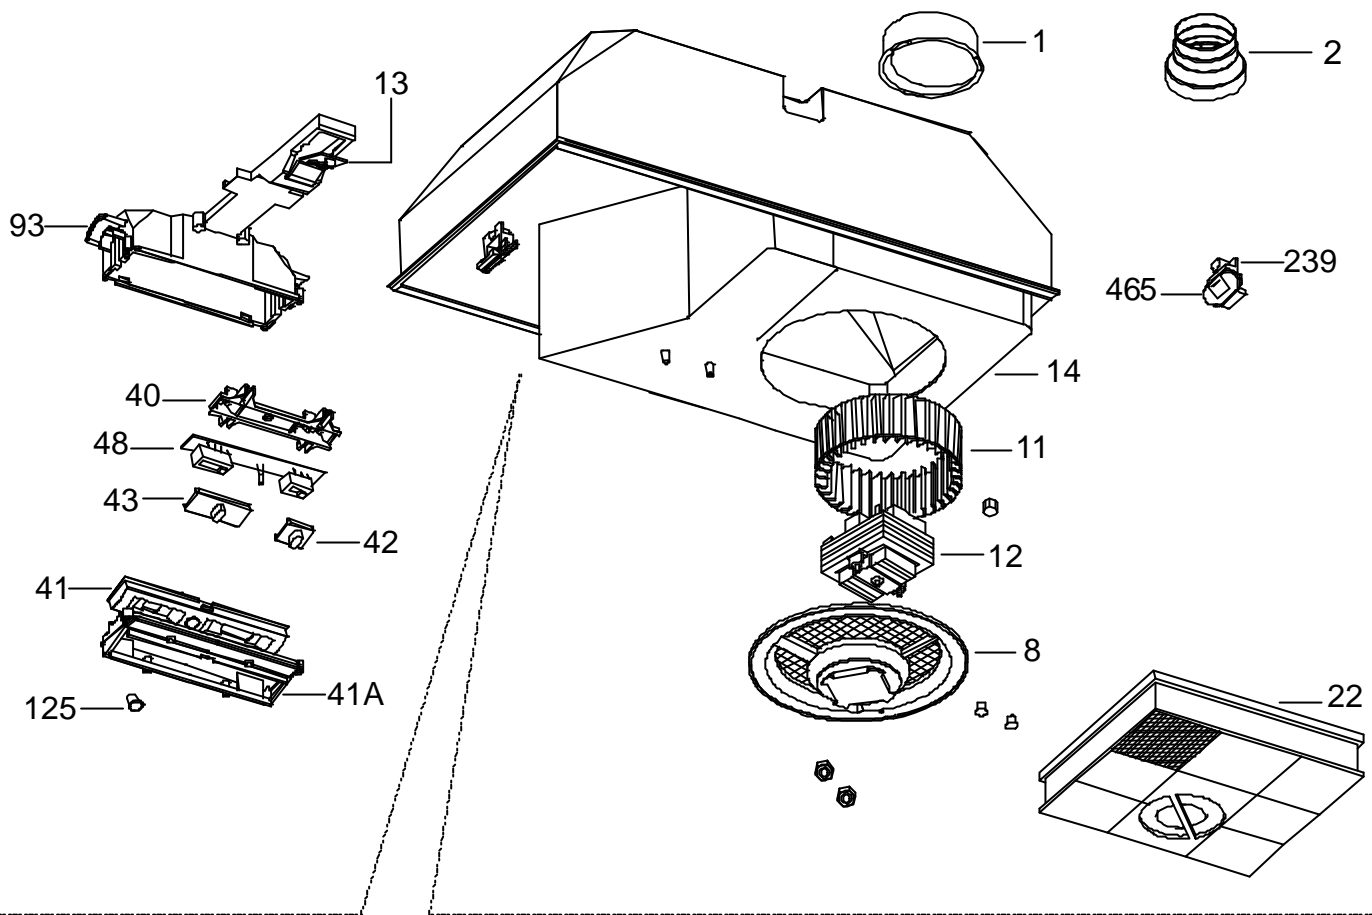

BUCH*4

Caple Built Under Hood

TECHNICAL INFORMATION

BUCHHP4

Caple Built Under Hood PLATINUM

EXPLODED VIEW
AND PARTS LIST

\$1689

see also bill of material

 **caple**

BUCHP4

Caple Built Under Hood PLATINUM

BUCHW4

Caple Built Under Hood WHITE

EXPLODED VIEW AND PARTS LIST

\$1689

see also bill of material

	Exploded No.	\$1689
	Electrical scheme No.	J116A
1	3010CW	FLANGIA D.120 FLANGE
2	3010BP	FLANGIA MULTIRACC.LATEN MULTI-CONNECTION FLANGE
8	3011I	SUPPORTO MOTORE MOTOR SUPPORTING
11	3012BL	GIRANTE R.O. FAN WHELL
12	E0284	MOTORE RO MOTOR
13	3007ET	PROTEZIONE MORSETTIERA SUPPLY CONNECTION BLOCK COVER BOX
14	3031CR	CONVOGLIATORE CONVEYOR
22	2JET122	CONF.FIL.CARB.CA-3 NEUTRO---
23	F0351	CARBON FILTER FILTRO GRASSI Synthetic Filter
24	M01	REGGI FILTRO GREASE FILTER FIXING FRAME
26	L22073	GRIGLIA GRID
29	3055S	TASTO GRIGLIA GRIGIO COMPLETE KNOB
30	40700M	PIASTRINO FIX GRIGLIA GRID FIXING PLATE
31	2006F	LAMPADA 40W 240V LAMP
32	2005E	PORTALAMPADE LAMPHOLDER
38	3001BN	PLAFONIERA LAMP COVER
40	PA0845	SCATOLA COMANDI SWITCHES SUPPORT
41	30851FRQ	CRUSCOTTO COMANDI CONTROL PANEL
42	TS05VB	TASTO LUCE LIGHT KEY
43	TS05UB	TASTO MOTORE MOTOR KEY
48	2012DR	BASETTA SL SA 231A CIRCUIT BOARD
93	3033PB	PROTEZIONE IMPIANTO ELETTRICO ELECTRICAL CONNECTION PROTECTION
104	8A09U	PARABOLA ALLUMINIO REFLECTOR
125	P05	GEMMA SPIA COVER GLASS
132	L105/JET	CORNICE FRAME
239	PA0848	SUPPORTO TASTO CORNICE COMPLETE KNOB
411	PA0844	SUPPORTO SLIDER SWITCHES SUPPORT
465	PA138	TASTO CORNICE RELEASE