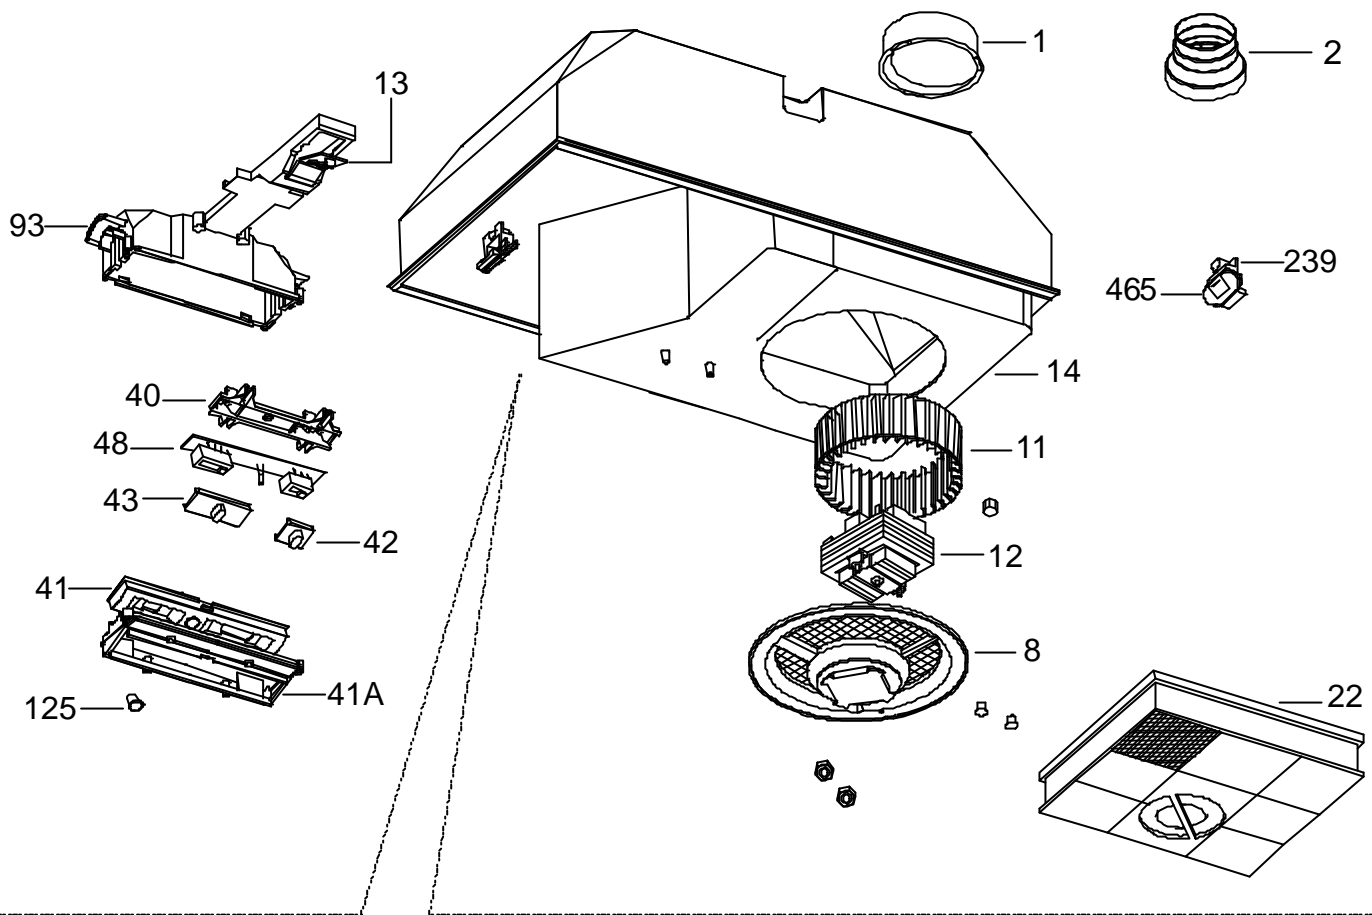

 **caple**

BUCHP4

Caple Built Under Hood PLATINUM

BUCHW4

Caple Built Under Hood WHITE

EXPLODED VIEW AND PARTS LIST

\$1689

see also bill of material

	Exploded No.	\$1689
	Electrical scheme No.	J116A
1	3010CW	FLANGIA D.120 FLANGE
2	3010BP	FLANGIA MULTIRACC.LATEN MULTI-CONNECTION FLANGE
8	3011I	SUPPORTO MOTORE MOTOR SUPPORTING
11	3012BL	GIRANTE R.O. FAN WHELL
12	E0284	MOTORE RO MOTOR
13	3007ET	PROTEZIONE MORSETTIERA SUPPLY CONNECTION BLOCK COVER BOX
14	3031CR	CONVOGLIATORE CONVEYOR
22	2JET122	CONF.FIL.CARB.CA-3 NEUTRO---
23	F0351	CARBON FILTER FILTRO GRASSI Synthetic Filter
24	M01	REGGI FILTRO GREASE FILTER FIXING FRAME
26	L22073	GRIGLIA GRID
29	3055S	TASTO GRIGLIA GRIGIO COMPLETE KNOB
30	40700M	PIASTRINO FIX GRIGLIA GRID FIXING PLATE
31	2006F	LAMPADA 40W 240V LAMP
32	2005E	PORTALAMPADE LAMPHOLDER
38	3001BN	PLAFONIERA LAMP COVER
40	PA0845	SCATOLA COMANDI SWITCHES SUPPORT
41	30851FRQ	CRUSCOTTO COMANDI CONTROL PANEL
42	TS05VB	TASTO LUCE LIGHT KEY
43	TS05UB	TASTO MOTORE MOTOR KEY
48	2012DR	BASETTA SL SA 231A CIRCUIT BOARD
93	3033PB	PROTEZIONE IMPIANTO ELETTRICO ELECTRICAL CONNECTION PROTECTION
104	8A09U	PARABOLA ALLUMINIO REFLECTOR
125	P05	GEMMA SPIA COVER GLASS
132	L105/JET	CORNICE FRAME
239	PA0848	SUPPORTO TASTO CORNICE COMPLETE KNOB
411	PA0844	SUPPORTO SLIDER SWITCHES SUPPORT
465	PA138	TASTO CORNICE RELEASE