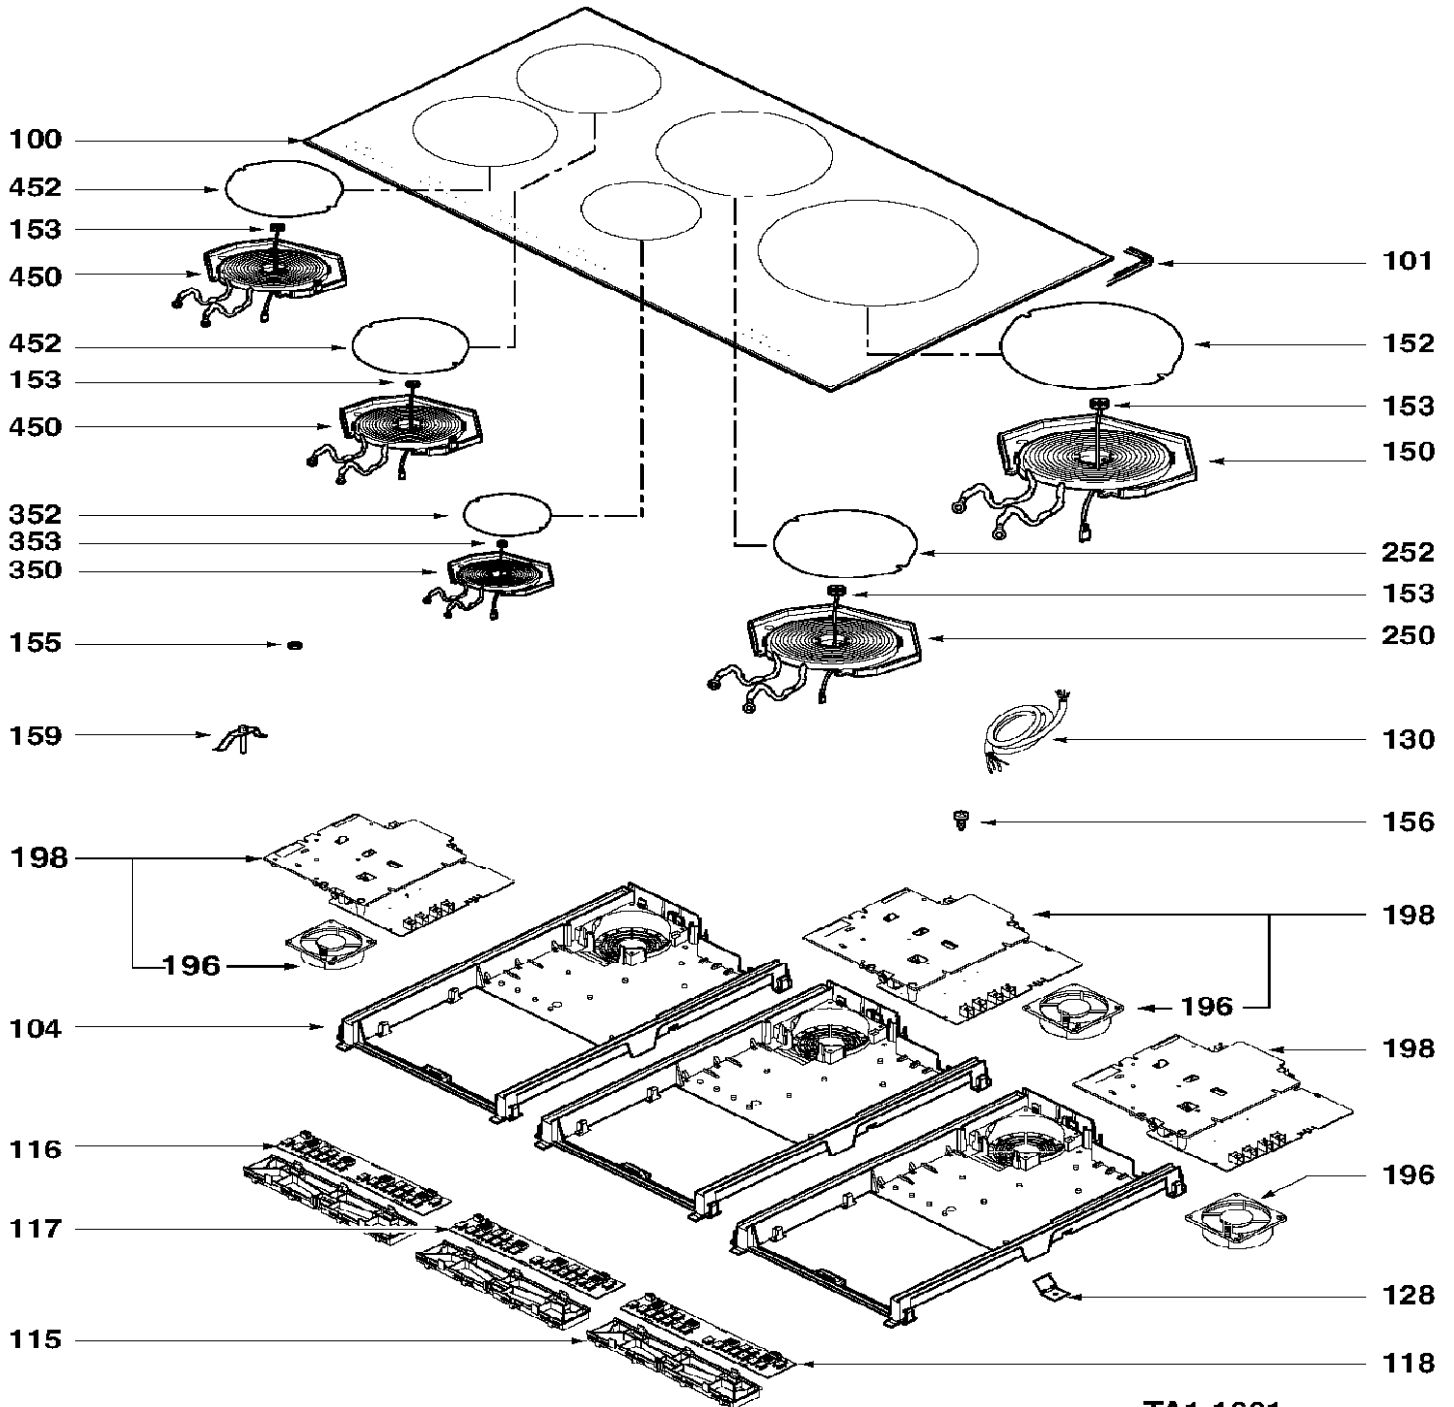

# C890I

## Caple 90cm Touch induction Hob

# C8901

Caple 90cm Touch induction Hob

TA1.1601

## C890I - Caple 90cm Touch induction

Item	Part Code	Description
0	72X9800	CONNECTOR
100	AS6004404	UPPER PART
101	75X5552	SEAL
104	72X5763	HOLDER EQUIPMENT/TEAM
115	72X2667	PROG. CARD MOUNTING
116	72X8287	CARD KEYBOARD
117	72X7843	CARD KEYBOARD
118	AS0000136	CONTROL TOUCH
128	76X5411	CLIP
130	AS0001420	ELECTRICALCORD
130	AS0003362	CABLE SECTOR
150	72X1391	INDUCTOR
152	74X9409	CONTROL KNOB INDUCTION
153	72X5997	TEMPERATURE SENSOR 250MM 2P
155	77X8699	SEAL, PLUG SPARK PLUG
156	77X2732	WALLET OF SCREWS
159	77X3740	SPRING
196	72X9110	FAN
198	AS0004879	POWER CIRCUIT 3600 W
250	70X0790	INDUCTOR D : 210
252	72X6005	DISC 230MM
350	70X0709	INDUCTOR
352	72X6006	DISC 160MM
353	72X5998	TEMPERATURE SENSOR 250MM 3P
450	70X0909	INDUCTOR D : 180
452	71X4404	DISC