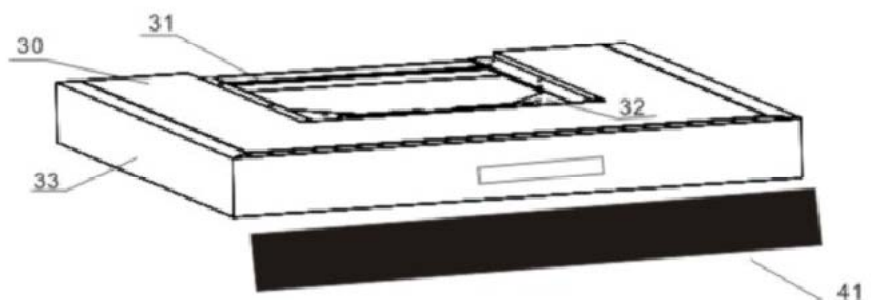

ZC920

Caple Zodiac 900mm Chimney

Technical information

ZC920

Caple Zodiac 900mm Chimney

ZC920 - Caple Zodiac 900mm Chimney

Item	Part Code	Description	Qty
1	F-JL-6-30-A	6x30 inflatable colloidal particle	2
2	B-ZCB6000A	Support panel(upper funnel)	2
3			
4	F-LD-3-8-BC	M3x8 stainless steel countersunk head screw	4
5	B-YCZ6000A-02-1	Upper chimney cover	1
6	B-YCZ6009A-01-1	Lower chimney cover	1
7	F-LD-4-8-BL	M4x8 B head mushroom screw	8
8	F-JL-10-45-A	10x45 inflatable colloidal particle	2
9	F-LD-4-16-SB	ST4x16 mushroom tapping screw	2
10	B-GG6000A	Leveling device assembly	2
11	F-PD-4-8-A	4mm plain washer	4
12	F-TD-4-A	4mm spring lock washer	13
13			
14	F-PD-6-24-A	6mm plain waster	1
15			
16			
17	B-FJX6007A	Blower case	1
18			
19	D-XJ6002A	Clips 2	2
20	D-XJ6001A	Clips 1	1
21			
22	G-WK6004A	Metal blower box	1
23			
24	D-LM6002A	Metal wind wheel fixing nut	1
25	D-FL6005A	Propellor	1
26	D-DJ6015A	Motor	1
27			
28	D-DR-5-450	Capacitor(5 μ F)	1
29	D-YB5000A	Oil cup	1
30	D-LJB6013A	Canopy top panel	1
31	B-CT6002A-1	Back chassis panel	1
32	B-ZJ6016A	Exhaust fume collecting hood connecting bracket	1
33	B-BK6028A-1	Sensor frame	1
34	B-ZJ6028A	Mount for switch	1
35	D-KZB-YJ-H819-HC4	Sensor control case	1
36			
37	B-DB6001A-1	Lamp board 1	1
38			
39			
40	D-LW6005A	Aluminium filter	2
41	D-MB-WSB-H64.9S	Glass panel	1
42	D-DYB-YJ-H819YK2-HC	PCB	1