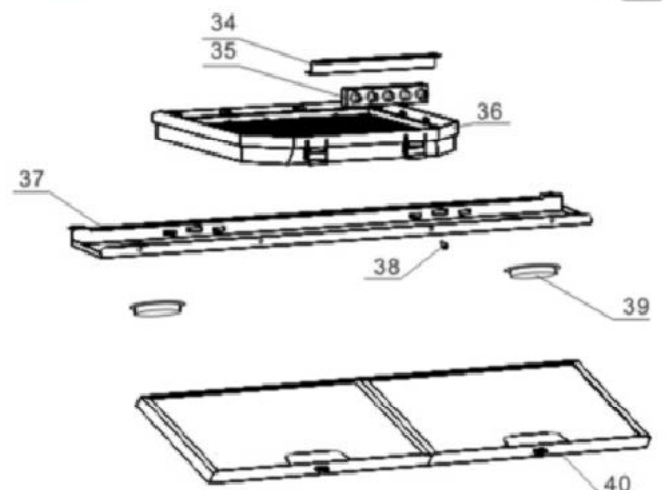

ZC920

Caple Zodiac 900mm Chimney

Technical information

ZC920

Caple Zodiac 900mm Chimney

ZC920 - Caple Zodiac 900mm Chimney

Item	Part Code	Description	Qty
1	F-JL-6-30-A	6x30 inflatable colloidal particle	2
2	B-ZCB6000A	Support panel(upper funnel)	2
3			
4	F-LD-3-8-BC	M3x8 stainless steel countersunk head screw	4
5	B-YCZ6000A-02-1	Upper chimney cover	1
6	B-YCZ6009A-01-1	Lower chimney cover	1
7	F-LD-4-8-BL	M4x8 B head mushroom screw	8
8	F-JL-10-45-A	10x45 inflatable colloidal particle	2
9	F-LD-4-16-SB	ST4x16 mushroom tapping screw	2
10	B-GG6000A	Leveling device assembly	2
11	F-PD-4-8-A	4mm plain washer	4
12	F-TD-4-A	4mm spring lock washer	13
13			
14	F-PD-6-24-A	6mm plain waster	1
15			
16			
17	B-FJX6007A	Blower case	1
18			
19	D-XJ6002A	Clips 2	2
20	D-XJ6001A	Clips 1	1
21			
22	G-WK6004A	Metal blower box	1
23			
24	D-LM6002A	Metal wind wheel fixing nut	1
25	D-FL6005A	Propellor	1
26	D-DJ6015A	Motor	1
27			
28	D-DR-5-450	Capacitor(5 μ F)	1
29	D-YB5000A	Oil cup	1
30	D-LJB6013A	Canopy top panel	1
31	B-CT6002A-1	Back chassis panel	1
32	B-ZJ6016A	Exhaust fume collecting hood connecting bracket	1
33	B-BK6028A-1	Sensor frame	1
34	B-ZJ6028A	Mount for switch	1
35	D-KZB-YJ-H819-HC4	Sensor control case	1
36			
37	B-DB6001A-1	Lamp board 1	1
38			
39			
40	D-LW6005A	Aluminium filter	2
41	D-MB-WSB-H64.9S	Glass panel	1
42	D-DYB-YJ-H819YK2-HC	PCB	1