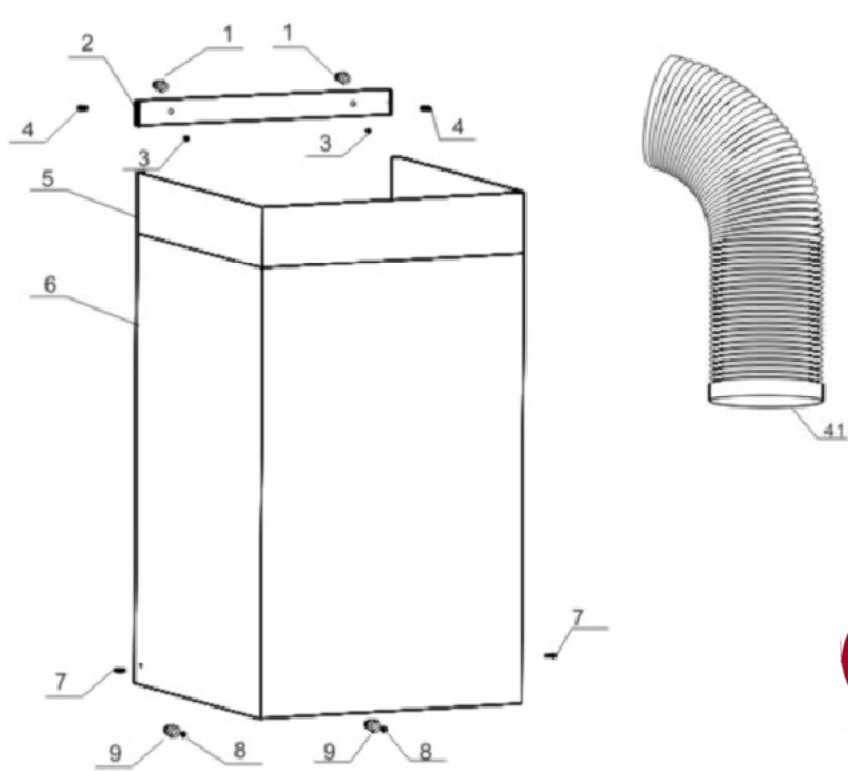

ZC920

Caple Zodiac 900mm Chimney

Technical information

ZC920

Caple Zodiac 900mm Chimney

ZC920 - Caple Zodiac 900mm Chimney

Item	Part Code	Description	Qty
1	F-JL-6-30-A	6x30 inflatable colloidal particle	2
2	B-ZCB6000A	Support panel(upper funnel)	2
3			
4	F-LD-3-8-BC	M3x8 stainless steel countersunk head screw	4
5	B-YCZ6000A-02-1	Upper chimney cover	1
6	B-YCZ6009A-01-1	Lower chimney cover	1
7	F-LD-4-8-BL	M4x8 B head mushroom screw	8
8	F-JL-10-45-A	10x45 inflatable colloidal particle	2
9	F-LD-4-16-SB	ST4x16 mushroom tapping screw	2
10	B-GG6000A	Leveling device assembly	2
11	F-PD-4-8-A	4mm plain washer	4
12	F-TD-4-A	4mm spring lock washer	13
13			
14	F-PD-6-24-A	6mm plain waster	1
15			
16			
17	B-FJX6007A	Blower case	1
18			
19	D-XJ6002A	Clips 2	2
20	D-XJ6001A	Clips 1	1
21			
22	G-WK6004A	Metal blower box	1
23			
24	D-LM6002A	Metal wind wheel fixing nut	1
25	D-FL6005A	Propellor	1
26	D-DJ6015A	Motor	1
27			
28	D-DR-5-450	Capacitor(5 μ F)	1
29	D-YB5000A	Oil cup	1
30	D-LJB6013A	Canopy top panel	1
31	B-CT6002A-1	Back chassis panel	1
32	B-ZJ6016A	Exhaust fume collecting hood connecting bracket	1
33	B-BK6028A-1	Sensor frame	1
34	B-ZJ6028A	Mount for switch	1
35	D-KZB-YJ-H819-HC4	Sensor control case	1
36			
37	B-DB6001A-1	Lamp board 1	1
38			
39			
40	D-LW6005A	Aluminium filter	2
41	D-MB-WSB-H64.9S	Glass panel	1
42	D-DYB-YJ-H819YK2-HC	PCB	1