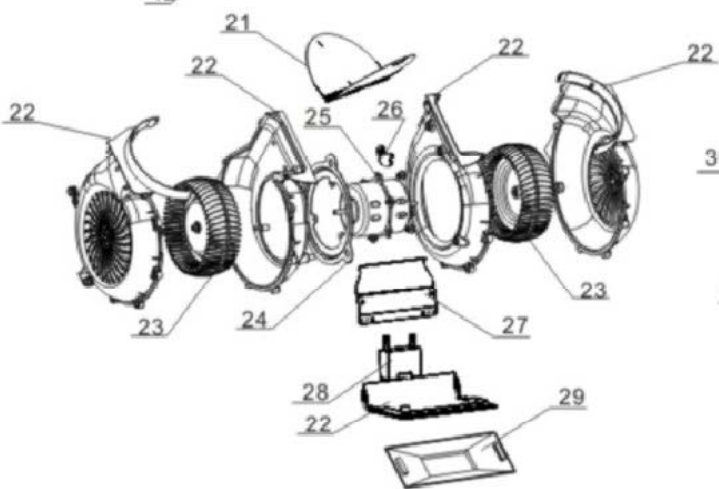

ZC920

Caple Zodiac 900mm Chimney

Technical information

ZC920

Caple Zodiac 900mm Chimney

ZC920 - Caple Zodiac 900mm Chimney

Item	Part Code	Description	Qty
1	F-JL-6-30-A	6x30 inflatable colloidal particle	2
2	B-ZCB6000A	Support panel(upper funnel)	2
3			
4	F-LD-3-8-BC	M3x8 stainless steel countersunk head screw	4
5	B-YCZ6000A-02-1	Upper chimney cover	1
6	B-YCZ6009A-01-1	Lower chimney cover	1
7	F-LD-4-8-BL	M4x8 B head mushroom screw	8
8	F-JL-10-45-A	10x45 inflatable colloidal particle	2
9	F-LD-4-16-SB	ST4x16 mushroom tapping screw	2
10	B-GG6000A	Leveling device assembly	2
11	F-PD-4-8-A	4mm plain washer	4
12	F-TD-4-A	4mm spring lock washer	13
13			
14	F-PD-6-24-A	6mm plain waster	1
15			
16			
17	B-FJX6007A	Blower case	1
18			
19	D-XJ6002A	Clips 2	2
20	D-XJ6001A	Clips 1	1
21			
22	G-WK6004A	Metal blower box	1
23			
24	D-LM6002A	Metal wind wheel fixing nut	1
25	D-FL6005A	Propellor	1
26	D-DJ6015A	Motor	1
27			
28	D-DR-5-450	Capacitor(5 μ F)	1
29	D-YB5000A	Oil cup	1
30	D-LJB6013A	Canopy top panel	1
31	B-CT6002A-1	Back chassis panel	1
32	B-ZJ6016A	Exhaust fume collecting hood connecting bracket	1
33	B-BK6028A-1	Sensor frame	1
34	B-ZJ6028A	Mount for switch	1
35	D-KZB-YJ-H819-HC4	Sensor control case	1
36			
37	B-DB6001A-1	Lamp board 1	1
38			
39			
40	D-LW6005A	Aluminium filter	2
41	D-MB-WSB-H64.9S	Glass panel	1
42	D-DYB-YJ-H819YK2-HC	PCB	1