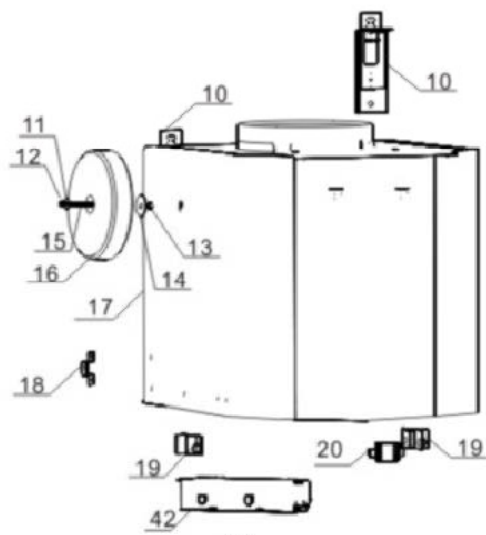

ZC920

Caple Zodiac 900mm Chimney

Technical information

ZC920

Caple Zodiac 900mm Chimney

ZC920 - Caple Zodiac 900mm Chimney

Item	Part Code	Description	Qty
1	F-JL-6-30-A	6x30 inflatable colloidal particle	2
2	B-ZCB6000A	Support panel(upper funnel)	2
3			
4	F-LD-3-8-BC	M3x8 stainless steel countersunk head screw	4
5	B-YCZ6000A-02-1	Upper chimney cover	1
6	B-YCZ6009A-01-1	Lower chimney cover	1
7	F-LD-4-8-BL	M4x8 B head mushroom screw	8
8	F-JL-10-45-A	10x45 inflatable colloidal particle	2
9	F-LD-4-16-SB	ST4x16 mushroom tapping screw	2
10	B-GG6000A	Leveling device assembly	2
11	F-PD-4-8-A	4mm plain washer	4
12	F-TD-4-A	4mm spring lock washer	13
13			
14	F-PD-6-24-A	6mm plain waster	1
15			
16			
17	B-FJX6007A	Blower case	1
18			
19	D-XJ6002A	Clips 2	2
20	D-XJ6001A	Clips 1	1
21			
22	G-WK6004A	Metal blower box	1
23			
24	D-LM6002A	Metal wind wheel fixing nut	1
25	D-FL6005A	Propellor	1
26	D-DJ6015A	Motor	1
27			
28	D-DR-5-450	Capacitor(5 μ F)	1
29	D-YB5000A	Oil cup	1
30	D-LJB6013A	Canopy top panel	1
31	B-CT6002A-1	Back chassis panel	1
32	B-ZJ6016A	Exhaust fume collecting hood connecting bracket	1
33	B-BK6028A-1	Sensor frame	1
34	B-ZJ6028A	Mount for switch	1
35	D-KZB-YJ-H819-HC4	Sensor control case	1
36			
37	B-DB6001A-1	Lamp board 1	1
38			
39			
40	D-LW6005A	Aluminium filter	2
41	D-MB-WSB-H64.9S	Glass panel	1
42	D-DYB-YJ-H819YK2-HC	PCB	1