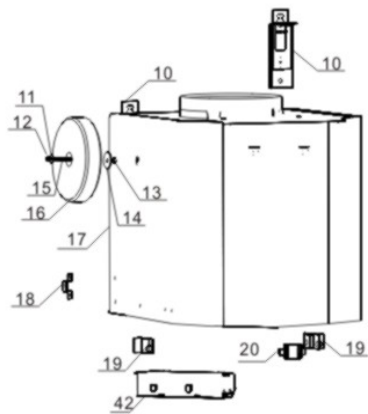

Width 600mm

Stainless steel with a black glass panel

Illuminated LED touch-screen controls

3 Speeds

2 x 20W square halogen lights

Aluminium grease filters

Ducting spigot size 150mm

Recirculation kit available

Cable Zodiac 600mm Chimney

ZC610 - Caple Zodiac 600mm Chimney

Item	Part Code	Description	Qty
1	FJL06-030-15A	6x30 plastic wall plug	2
2	BZCB600A-00-1	Bracket for upper funnel	2
3	FLD04-012-06A	ST4x12 self tapping screw	2
4	FLD03-008-05B	M3x8 stainless steel countersunk screw	2
5	BYCZ621A-02-1	Upper funnel	1
6	BYCZ620A-01-1	Lower funnel	1
7	FLD04-008-04AC	M4x8 round head screw	2
8	FJL08-035-15A	8x35 plastic wall plug	2
9	FLD04-035-06A	ST4x35 self tapping screw	2
10	BGG600A-00-1	Leveling device assembly	2
11	FPD04-008-07A	4mm washer	1
12	FTD04-08A	4mm spring lock washer	1
13	FLM04-01E	M4 butterfly nut	1
14	FPD06-024-07A	6mm washer	1
15	FLD04-040-18A	M4x40 Round head screw	1
16	DBYQ614A-00-1	Toroidal transformer	1
17	BFJX600A-00-1	Air chamber	1
18	BZJ601A-00-1	Lower funnel connecting bracket	2
19	DXJ602A-00-1	Clip 2	2
20	DXJ601A-00-1	Clip 1	1
21	DTH600A-00-1	Butterfly valve	1
22	DWK601A-00-1	Plastic blower box	1
23	DFL602A-00-1	Propellor	2
24	BGDB606A-00-1	YYX95-2D motor fix board	1
25	DDJ608A-00-1	Main motor, three speeds	1
26	DGDJ600A-00-1	Blower line fixing clip	1
27	BGDB607A-00-1	Blower body fix board	1
28	DDR604A-00-1	Capacitor (5 μ F)	1
29	DYB501A-00-1	Oil cup	1
41	DDFG500A-00-1	PVC duct	1
30	BLJB603A-00-1	Canopy top panel	1
34	BZJ615A-00-1	Mount for switch	1
35	DKZB-YJ-H819-HC	Sensor control case	1
31	BCT603A-00-1	Back chassis panel	1
32	BZJ616A-00-1	Exhaust fume collecting hood connecting bracket	1
33	BBK628A-00-1	Sensor frame	1
36	DHXT600A-00-1	Charcoal filter	1
37	BDB604A-00-1	Lamp board 1	1
39	DSYD602A-00-1	Quartz lamp	2
40	DLW608A-00-1	Aluminium filter	3
42	DDYB-YJ-H819-HC	PCB	1
41	DBL546A-00-1	Glass panel	1