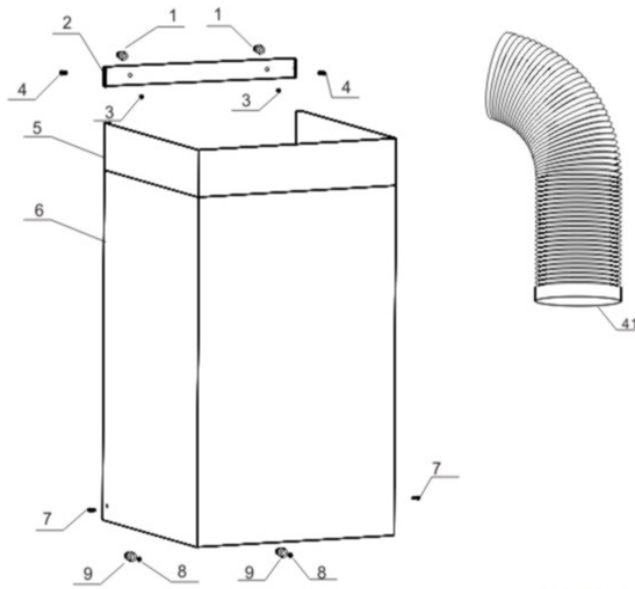

ZC610

Cable Zodiac 600mm Chimney