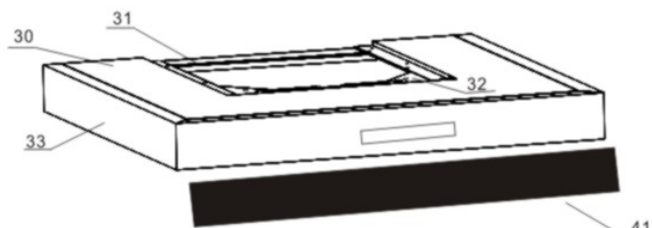

ZC610

Cable Zodiac 600mm Chimney