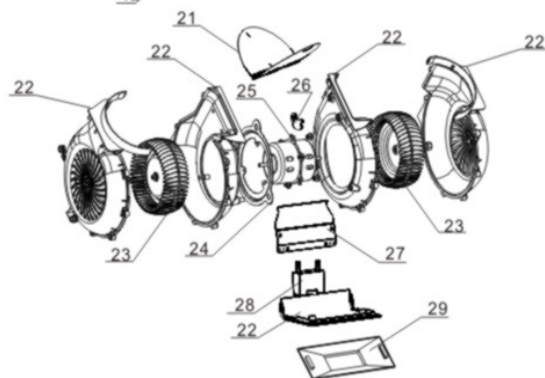

Width 600mm

Stainless steel with a black glass panel

Illuminated LED touch-screen controls

3 Speeds

2 x 20W square halogen lights

Aluminium grease filters

Ducting spigot size 150mm

Recirculation kit available

Cable Zodiac 600mm Chimney

ZC610 - Caple Zodiac 600mm Chimney

Item	Part Code	Description	Qty
1	FJL06-030-15A	6x30 plastic wall plug	2
2	BZCB600A-00-1	Bracket for upper funnel	2
3	FLD04-012-06A	ST4x12 self tapping screw	2
4	FLD03-008-05B	M3x8 stainless steel countersunk screw	2
5	BYCZ621A-02-1	Upper funnel	1
6	BYCZ620A-01-1	Lower funnel	1
7	FLD04-008-04AC	M4x8 round head screw	2
8	FJL08-035-15A	8x35 plastic wall plug	2
9	FLD04-035-06A	ST4x35 self tapping screw	2
10	BGG600A-00-1	Leveling device assembly	2
11	FPD04-008-07A	4mm washer	1
12	FTD04-08A	4mm spring lock washer	1
13	FLM04-01E	M4 butterfly nut	1
14	FPD06-024-07A	6mm washer	1
15	FLD04-040-18A	M4x40 Round head screw	1
16	DBYQ614A-00-1	Toroidal transformer	1
17	BFJX600A-00-1	Air chamber	1
18	BZJ601A-00-1	Lower funnel connecting bracket	2
19	DXJ602A-00-1	Clip 2	2
20	DXJ601A-00-1	Clip 1	1
21	DTH600A-00-1	Butterfly valve	1
22	DWK601A-00-1	Plastic blower box	1
23	DFL602A-00-1	Propellor	2
24	BGDB606A-00-1	YYX95-2D motor fix board	1
25	DDJ608A-00-1	Main motor, three speeds	1
26	DGDJ600A-00-1	Blower line fixing clip	1
27	BGDB607A-00-1	Blower body fix board	1
28	DDR604A-00-1	Capacitor (5 μ F)	1
29	DYB501A-00-1	Oil cup	1
41	DDFG500A-00-1	PVC duct	1
30	BLJB603A-00-1	Canopy top panel	1
34	BZJ615A-00-1	Mount for switch	1
35	DKZB-YJ-H819-HC	Sensor control case	1
31	BCT603A-00-1	Back chassis panel	1
32	BZJ616A-00-1	Exhaust fume collecting hood connecting bracket	1
33	BBK628A-00-1	Sensor frame	1
36	DHXT600A-00-1	Charcoal filter	1
37	BDB604A-00-1	Lamp board 1	1
39	DSYD602A-00-1	Quartz lamp	2
40	DLW608A-00-1	Aluminium filter	3
42	DDYB-YJ-H819-HC	PCB	1
41	DBL546A-00-1	Glass panel	1