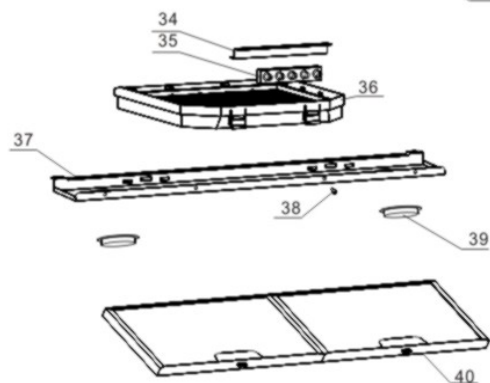

Width 600mm

Stainless steel with a black glass panel

Illuminated LED touch-screen controls

3 Speeds

2 x 20W square halogen lights

Aluminium grease filters

Ducting spigot size 150mm

Recirculation kit available

Cable Zodiac 600mm Chimney

ZC610 - Caple Zodiac 600mm Chimney

Item	Part Code	Description	Qty
1	FJL06-030-15A	6x30 plastic wall plug	2
2	BZCB600A-00-1	Bracket for upper funnel	2
3	FLD04-012-06A	ST4x12 self tapping screw	2
4	FLD03-008-05B	M3x8 stainless steel countersunk screw	2
5	BYCZ621A-02-1	Upper funnel	1
6	BYCZ620A-01-1	Lower funnel	1
7	FLD04-008-04AC	M4x8 round head screw	2
8	FJL08-035-15A	8x35 plastic wall plug	2
9	FLD04-035-06A	ST4x35 self tapping screw	2
10	BGG600A-00-1	Leveling device assembly	2
11	FPD04-008-07A	4mm washer	1
12	FTD04-08A	4mm spring lock washer	1
13	FLM04-01E	M4 butterfly nut	1
14	FPD06-024-07A	6mm washer	1
15	FLD04-040-18A	M4x40 Round head screw	1
16	DBYQ614A-00-1	Toroidal transformer	1
17	BFJX600A-00-1	Air chamber	1
18	BZJ601A-00-1	Lower funnel connecting bracket	2
19	DXJ602A-00-1	Clip 2	2
20	DXJ601A-00-1	Clip 1	1
21	DTH600A-00-1	Butterfly valve	1
22	DWK601A-00-1	Plastic blower box	1
23	DFL602A-00-1	Propellor	2
24	BGDB606A-00-1	YYX95-2D motor fix board	1
25	DDJ608A-00-1	Main motor, three speeds	1
26	DGDJ600A-00-1	Blower line fixing clip	1
27	BGDB607A-00-1	Blower body fix board	1
28	DDR604A-00-1	Capacitor (5 μ F)	1
29	DYB501A-00-1	Oil cup	1
41	DDFG500A-00-1	PVC duct	1
30	BLJB603A-00-1	Canopy top panel	1
34	BZJ615A-00-1	Mount for switch	1
35	DKZB-YJ-H819-HC	Sensor control case	1
31	BCT603A-00-1	Back chassis panel	1
32	BZJ616A-00-1	Exhaust fume collecting hood connecting bracket	1
33	BBK628A-00-1	Sensor frame	1
36	DHXT600A-00-1	Charcoal filter	1
37	BDB604A-00-1	Lamp board 1	1
39	DSYD602A-00-1	Quartz lamp	2
40	DLW608A-00-1	Aluminium filter	3
42	DDYB-YJ-H819-HC	PCB	1
41	DBL546A-00-1	Glass panel	1