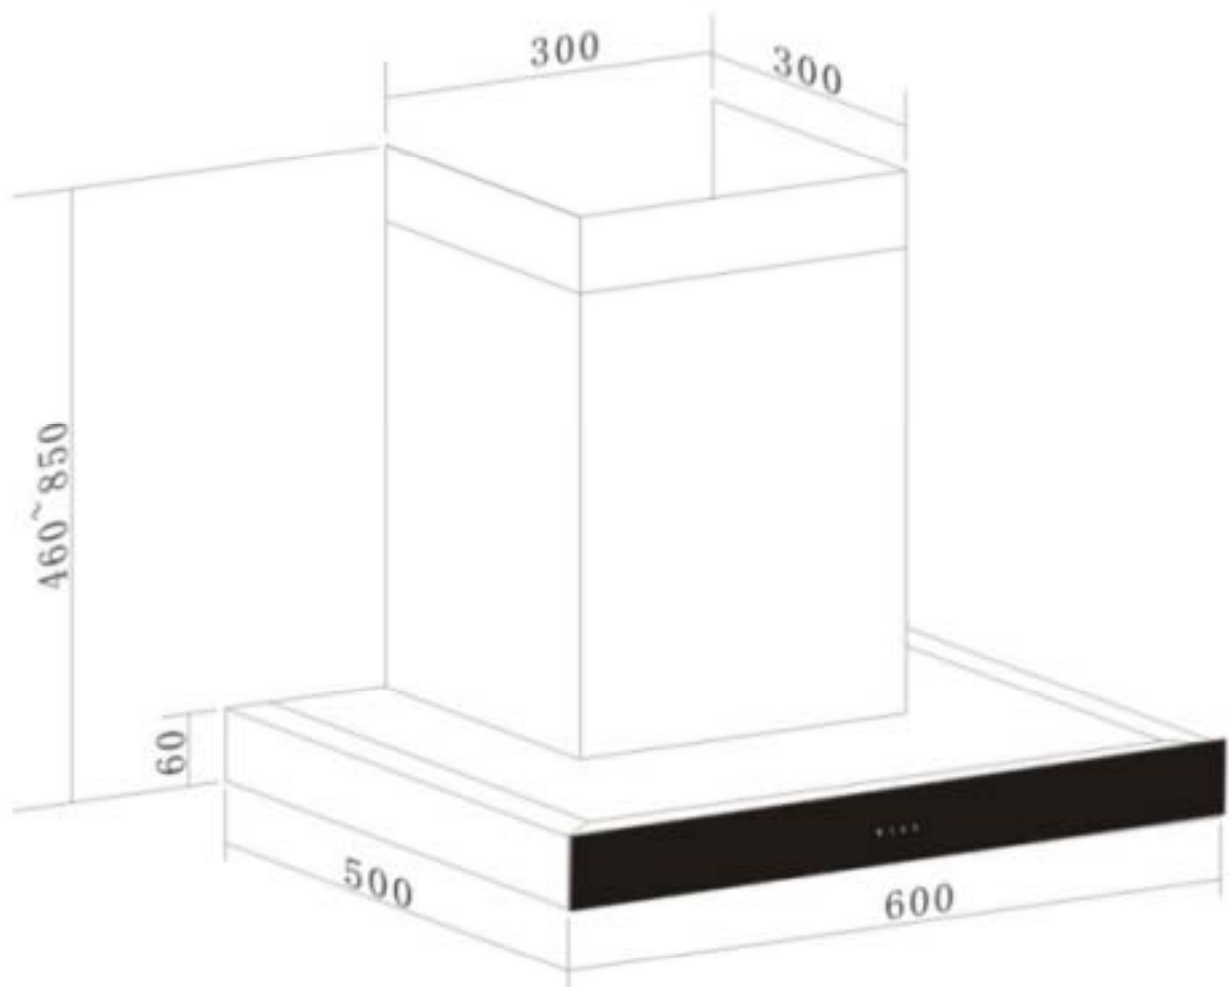

ZC610

Caple Zodiac 600mm Chimney