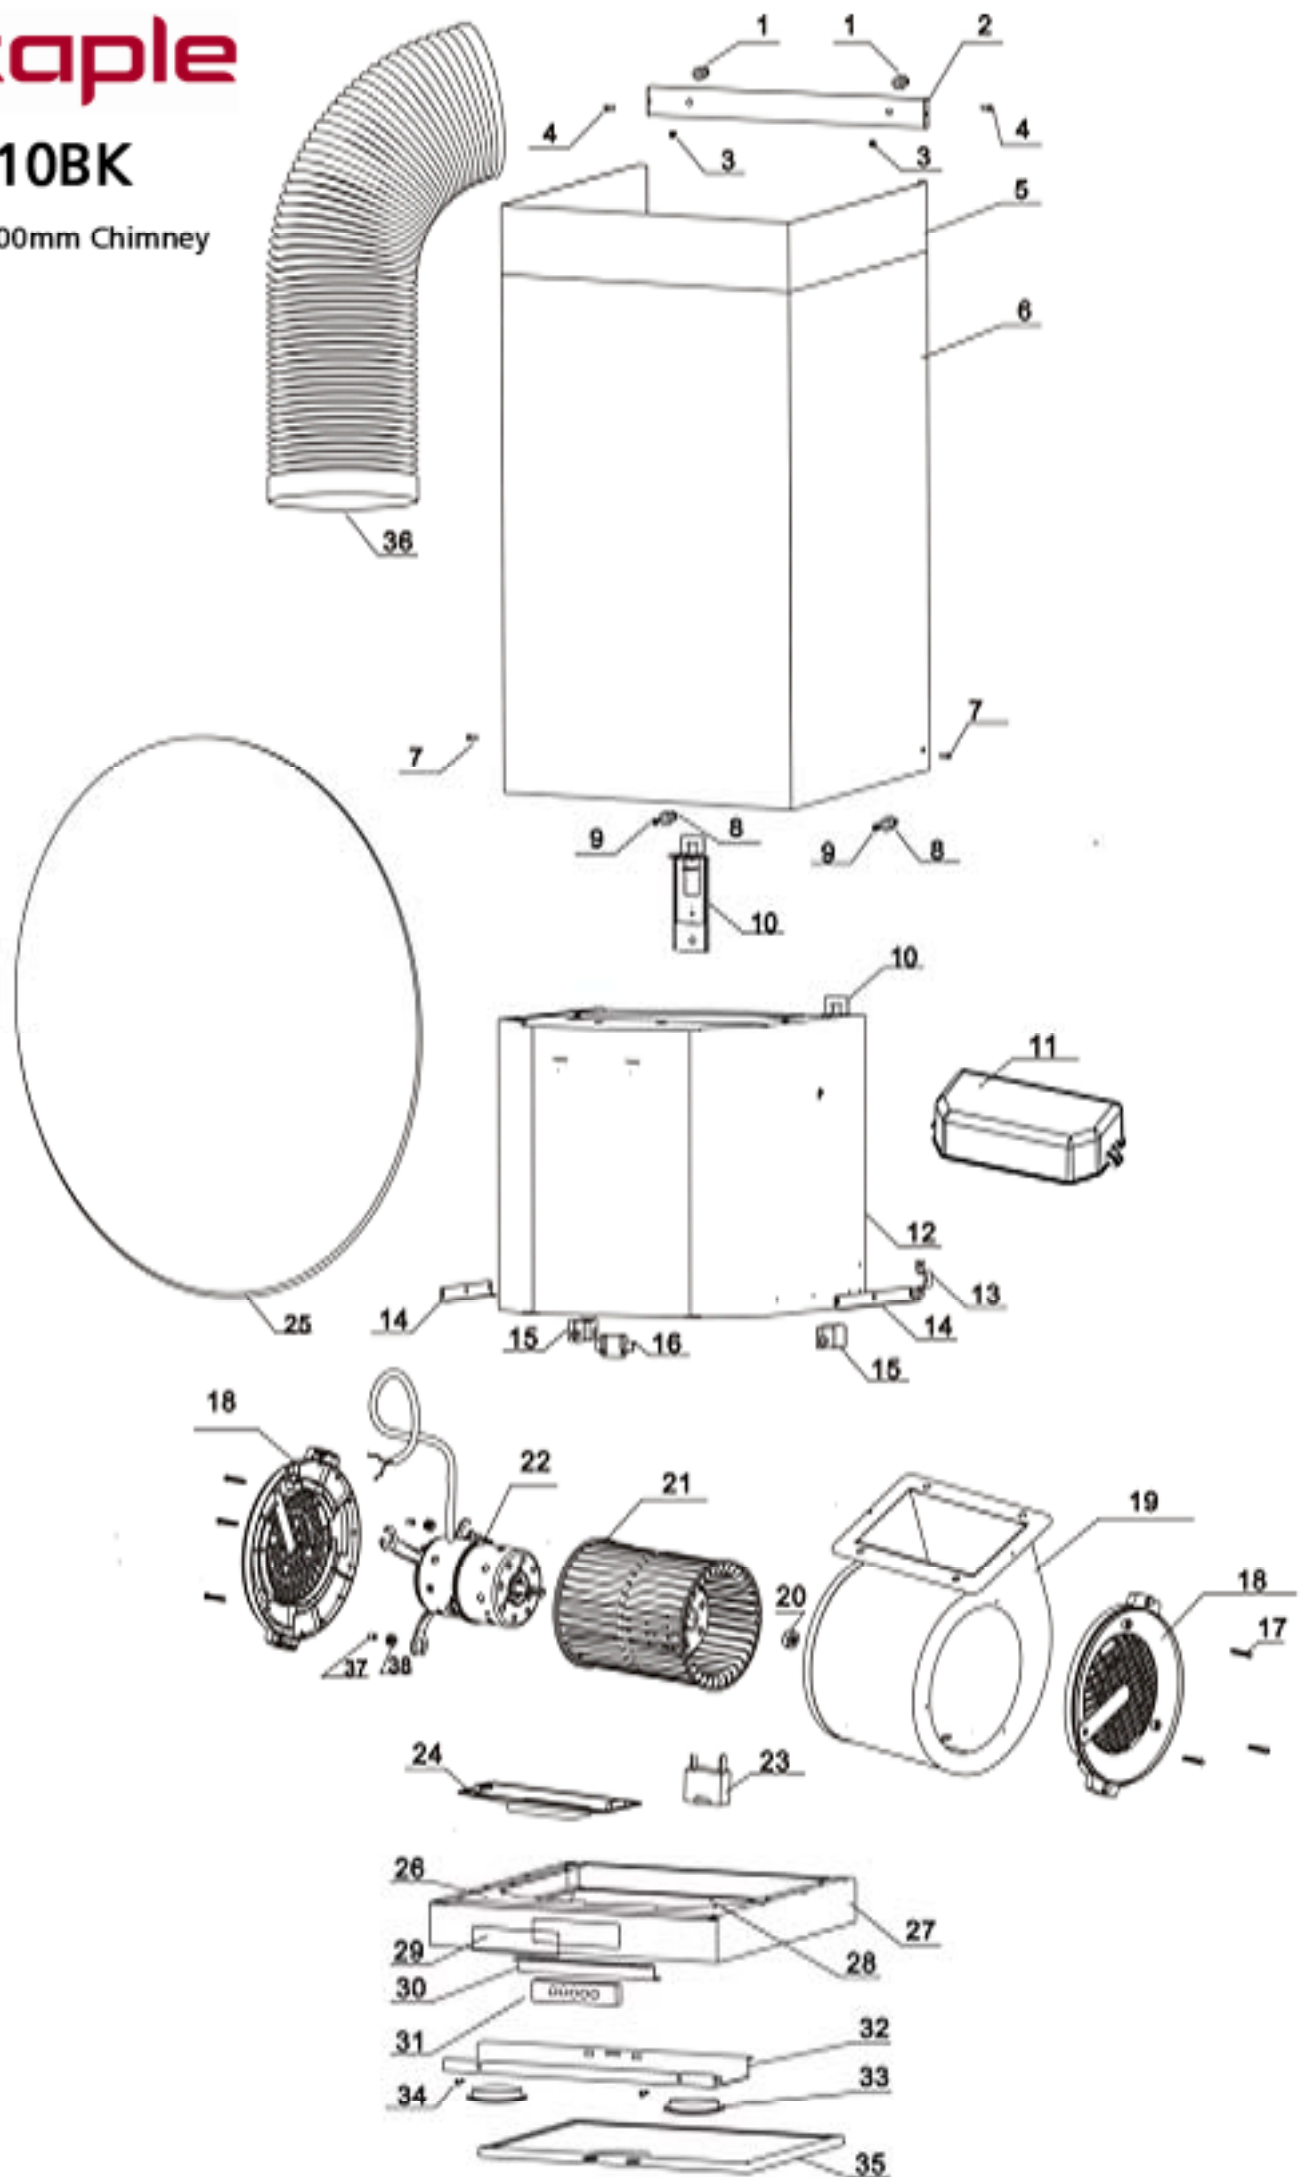

LC610BK

Caple Luna 600mm Chimney

Technical information

LC610BK

Caple Luna 600mm Chimney

LC610BK - Caple Luna 600mm Chimney

Item	Part Code	Description	Qty
1	F-JL-6-3-A	6x30 plastic wall plug	4
2	B-ZCB6000A	Bracket for upper funnel	1
5	B-YCZ6006A-02-1	Upper funnel	1
6	B-YCZ6019A-01-1	Lower funnel	1
7	F-LD-4-8-BL	M4x8 round head screw	4
8	F-JL-10-45-A	10x45 plastic wall plug	2
10	B-GG6000A	Leveling device assembly	2
11	D-DYB-YJ-H819YK2-HC	Electric board	1
12	B-FJX6007A	Air chamber	1
15	D-XJ6002A	Clip 2	2
16	D-XJ6001A	Clip 1	1
18	G-WK6004A	Plastic blower box	1
	D-FL6005A	Propellor	1
	D-DJ6015A	Main motor,three speeds	1
23	D-DR-5-450	Capacitor (5 μ F)	1
25	D-MB-WSBTA-H58.6SB	Glass panel	1
33	B-LJB6000A	Blower body connecting board	1
34	B-ZJ6003A	Mount for switch	1
31	D-KZB-YJ-H819-HC4	Case for switch	1
27	B-BK6032A-1	Sensor frame	1
28	B-CT6000A-1	Back strip	1
32	B-DB600A-1	Lamp board	1
33	D-LED600A	LED Lamp	2
35	D-LW6000A	Aluminium filter	1