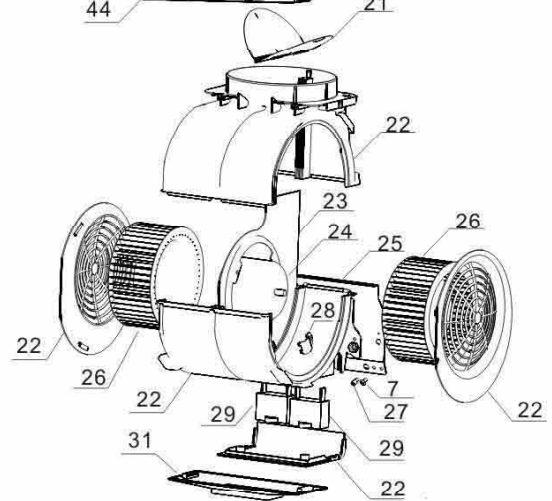

LC600WH

Caple Luna 600mm Chimney

Technical information

LC600WH

Caple Luna 600mm Chimney

LC600WH - Caple Luna Chimney

Item	Part Code	Description	Qty
1	FJL06-030-15A	6x30 inflatable colloidal particle	2
2	BZCB600A-00-1	Support panel (upper funnel)	2
3	FLD04-012-06A	ST4x12 tapping screw	2
4	FLD03-008-05B	M3x8 stainless stell countersunk head screw	2
5	BYCZ600A-00-1	Upper chimney cover	1
6	BYCZ601A-01-1	Lower chimney cover	1
7	FLD04-008-04AC	M4x8 B head mushroom screw	2
8	FJL08-035-15A	8x35 inflatable colloidal particle	2
9	FLD04-035-06A	ST4x35 mushroom tapping screw	2
10	BGG600A-00-1	Leveling device assembly	2
11	FPD04-008-07A	4mm plain washer	4
12	FTD04-08A	4mm spring lock washer	21
13	FLM04-01E	M4 nut (butterfly)	1
14	FPD06-024-07A	6mm plain washer	1
15	FLD04-040-18A	M4x40 cup head screw	1
16	DBYQ600A-00-1	Annular transformer	1
17	BFJX600A-00-1	Blower case	1
18	BZJ601A-00-1	Connecting Bracket (Lower funnel)	2
19	DXJ602A-00-1	Clip 2	2
20	DXJ601A-00-1	Clip 1	1
21	DTH600A-00-1	Butterfly valve	1
22	DWK600A-00-1	Plastic blower box	1
23	BGDB601A-00-1	Motor fix board	1
24	DDJ600A-00-1	Main motor - three speed	1
25	BGDB600A-00-1	Blower box fix board	1
26	DFL601A-00-1	Propellor	2
27	DLD601A-00-1	Lamb board orientation bolt	4
28	DGDJ600A-00-1	Blower line fixing clip	1
29	DDR600A-00-1	Capacitor (6 μ F + 3 μ F)	1
30	DDFG500A-00-1	Wind pipe	1
31	DYB501A-00-1	Oil cup	1
32	BGDT601A-00-1	Glass cover fixing bar (front)	1
33	BLJB600A-00-1	Blower body connecting board	1
34	BZJ603A-00-1	Sensor control installing bracket	1
35	DKZH600A-00-1	Sensor control case	1
36	DBI549A-02-1	Glass cover	1
37	BBK602A-00-1	Frame (stainless steel)	1
38	BCT600A-00-1	Back strip	1