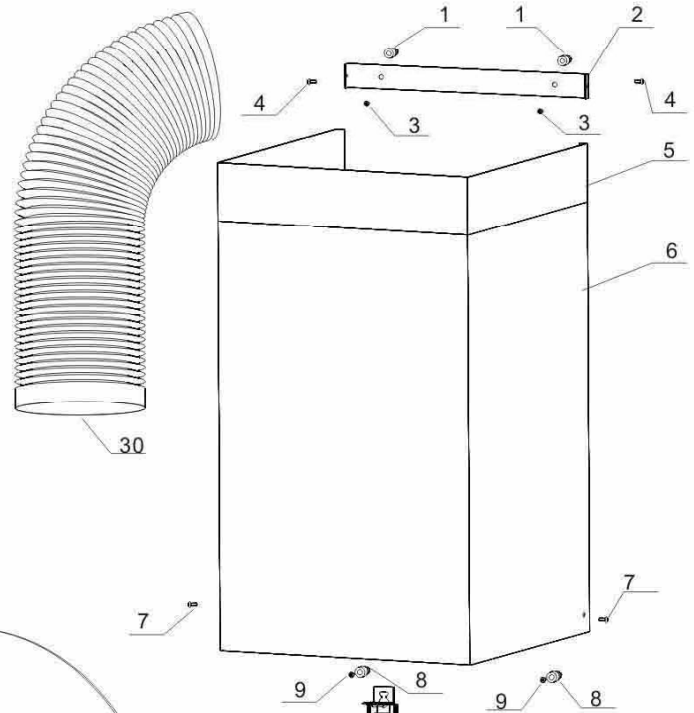

LC600WH

Caple Luna 600mm Chimney

Technical information

LC600WH

Caple Luna 600mm Chimney

LC600WH - Caple Luna Chimney

Item	Part Code	Description	Qty
1	FJL06-030-15A	6x30 inflatable colloidal particle	2
2	BZCB600A-00-1	Support panel (upper funnel)	2
3	FLD04-012-06A	ST4x12 tapping screw	2
4	FLD03-008-05B	M3x8 stainless stell countersunk head screw	2
5	BYCZ600A-00-1	Upper chimney cover	1
6	BYCZ601A-01-1	Lower chimney cover	1
7	FLD04-008-04AC	M4x8 B head mushroom screw	2
8	FJL08-035-15A	8x35 inflatable colloidal particle	2
9	FLD04-035-06A	ST4x35 mushroom tapping screw	2
10	BGG600A-00-1	Leveling device assembly	2
11	FPD04-008-07A	4mm plain washer	4
12	FTD04-08A	4mm spring lock washer	21
13	FLM04-01E	M4 nut (butterfly)	1
14	FPD06-024-07A	6mm plain washer	1
15	FLD04-040-18A	M4x40 cup head screw	1
16	DBYQ600A-00-1	Annular transformer	1
17	BFJX600A-00-1	Blower case	1
18	BZJ601A-00-1	Connecting Bracket (Lower funnel)	2
19	DXJ602A-00-1	Clip 2	2
20	DXJ601A-00-1	Clip 1	1
21	DTH600A-00-1	Butterfly valve	1
22	DWK600A-00-1	Plastic blower box	1
23	BGDB601A-00-1	Motor fix board	1
24	DDJ600A-00-1	Main motor - three speed	1
25	BGDB600A-00-1	Blower box fix board	1
26	DFL601A-00-1	Propellor	2
27	DLD601A-00-1	Lamb board orientation bolt	4
28	DGDJ600A-00-1	Blower line fixing clip	1
29	DDR600A-00-1	Capacitor (6 μ F + 3 μ F)	1
30	DDFG500A-00-1	Wind pipe	1
31	DYB501A-00-1	Oil cup	1
32	BGDT601A-00-1	Glass cover fixing bar (front)	1
33	BLJB600A-00-1	Blower body connecting board	1
34	BZJ603A-00-1	Sensor control installing bracket	1
35	DKZH600A-00-1	Sensor control case	1
36	DBI549A-02-1	Glass cover	1
37	BBK602A-00-1	Frame (stainless steel)	1
38	BCT600A-00-1	Back strip	1