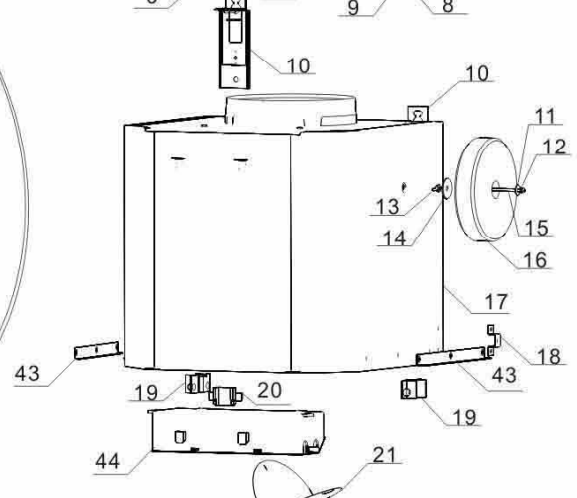

LC600WH

Caple Luna 600mm Chimney

Technical information

LC600WH

Caple Luna 600mm Chimney

LC600WH - Caple Luna Chimney

Item	Part Code	Description	Qty
1	FJL06-030-15A	6x30 inflatable colloidal particle	2
2	BZCB600A-00-1	Support panel (upper funnel)	2
3	FLD04-012-06A	ST4x12 tapping screw	2
4	FLD03-008-05B	M3x8 stainless stell countersunk head screw	2
5	BYCZ600A-00-1	Upper chimney cover	1
6	BYCZ601A-01-1	Lower chimney cover	1
7	FLD04-008-04AC	M4x8 B head mushroom screw	2
8	FJL08-035-15A	8x35 inflatable colloidal particle	2
9	FLD04-035-06A	ST4x35 mushroom tapping screw	2
10	BGG600A-00-1	Leveling device assembly	2
11	FPD04-008-07A	4mm plain washer	4
12	FTD04-08A	4mm spring lock washer	21
13	FLM04-01E	M4 nut (butterfly)	1
14	FPD06-024-07A	6mm plain washer	1
15	FLD04-040-18A	M4x40 cup head screw	1
16	DBYQ600A-00-1	Annular transformer	1
17	BFJX600A-00-1	Blower case	1
18	BZJ601A-00-1	Connecting Bracket (Lower funnel)	2
19	DXJ602A-00-1	Clip 2	2
20	DXJ601A-00-1	Clip 1	1
21	DTH600A-00-1	Butterfly valve	1
22	DWK600A-00-1	Plastic blower box	1
23	BGDB601A-00-1	Motor fix board	1
24	DDJ600A-00-1	Main motor - three speed	1
25	BGDB600A-00-1	Blower box fix board	1
26	DFL601A-00-1	Propellor	2
27	DLD601A-00-1	Lamb board orientation bolt	4
28	DGDJ600A-00-1	Blower line fixing clip	1
29	DDR600A-00-1	Capacitor (6 μ F + 3 μ F)	1
30	DDFG500A-00-1	Wind pipe	1
31	DYB501A-00-1	Oil cup	1
32	BGDT601A-00-1	Glass cover fixing bar (front)	1
33	BLJB600A-00-1	Blower body connecting board	1
34	BZJ603A-00-1	Sensor control installing bracket	1
35	DKZH600A-00-1	Sensor control case	1
36	DBI549A-02-1	Glass cover	1
37	BBK602A-00-1	Frame (stainless steel)	1
38	BCT600A-00-1	Back strip	1