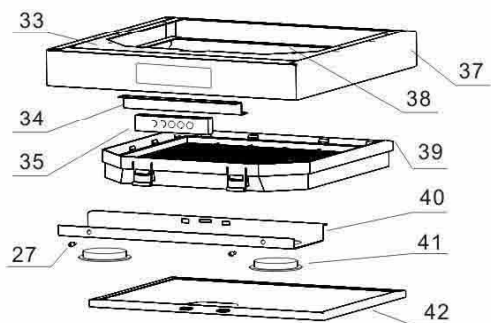

LC600WH

Caple Luna 600mm Chimney

Technical information

LC600WH

Caple Luna 600mm Chimney

LC600WH - Caple Luna Chimney

Item	Part Code	Description	Qty
1	FJL06-030-15A	6x30 inflatable colloidal particle	2
2	BZCB600A-00-1	Support panel (upper funnel)	2
3	FLD04-012-06A	ST4x12 tapping screw	2
4	FLD03-008-05B	M3x8 stainless stell countersunk head screw	2
5	BYCZ600A-00-1	Upper chimney cover	1
6	BYCZ601A-01-1	Lower chimney cover	1
7	FLD04-008-04AC	M4x8 B head mushroom screw	2
8	FJL08-035-15A	8x35 inflatable colloidal particle	2
9	FLD04-035-06A	ST4x35 mushroom tapping screw	2
10	BGG600A-00-1	Leveling device assembly	2
11	FPD04-008-07A	4mm plain washer	4
12	FTD04-08A	4mm spring lock washer	21
13	FLM04-01E	M4 nut (butterfly)	1
14	FPD06-024-07A	6mm plain washer	1
15	FLD04-040-18A	M4x40 cup head screw	1
16	DBYQ600A-00-1	Annular transformer	1
17	BFJX600A-00-1	Blower case	1
18	BZJ601A-00-1	Connecting Bracket (Lower funnel)	2
19	DXJ602A-00-1	Clip 2	2
20	DXJ601A-00-1	Clip 1	1
21	DTH600A-00-1	Butterfly valve	1
22	DWK600A-00-1	Plastic blower box	1
23	BGDB601A-00-1	Motor fix board	1
24	DDJ600A-00-1	Main motor - three speed	1
25	BGDB600A-00-1	Blower box fix board	1
26	DFL601A-00-1	Propellor	2
27	DLD601A-00-1	Lamb board orientation bolt	4
28	DGDJ600A-00-1	Blower line fixing clip	1
29	DDR600A-00-1	Capacitor (6 μ F + 3 μ F)	1
30	DDFG500A-00-1	Wind pipe	1
31	DYB501A-00-1	Oil cup	1
32	BGDT601A-00-1	Glass cover fixing bar (front)	1
33	BLJB600A-00-1	Blower body connecting board	1
34	BZJ603A-00-1	Sensor control installing bracket	1
35	DKZH600A-00-1	Sensor control case	1
36	DBI549A-02-1	Glass cover	1
37	BBK602A-00-1	Frame (stainless steel)	1
38	BCT600A-00-1	Back strip	1

LC600**

Caple Luna 600mm Chimney