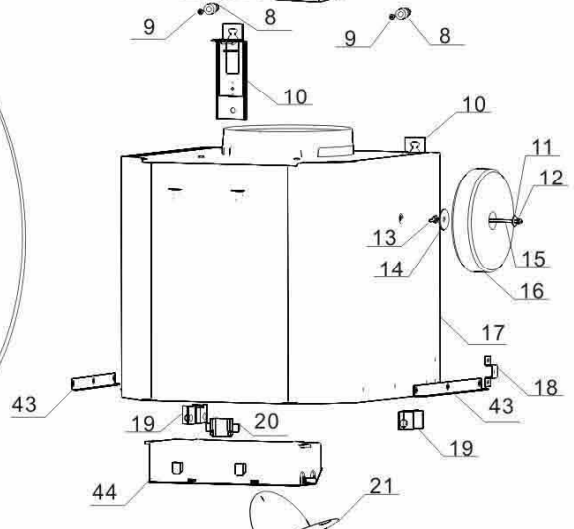

# LC600BK

Caple Luna 600mm Chimney

**Technical information**

## LC600BK - Caple Luna Chimney

Item	Part Code	Description	Qty
1	FJL06-030-15A	6x30 inflatable colloidal particle	2
2	BZCB600A-00-1	Support panel (upper funnel)	2
3	FLD04-012-06A	ST4x12 tapping screw	2
4	FLD03-008-05B	M3x8 stainless steel countersunk head screw	2
5	BYCZ600A-00-1	Upper chimney cover	1
6	BYCZ601A-01-1	Lower chimney cover	1
7	FLD04-008-04AC	M4x8 B head mushroom screw	2
8	FJL08-035-15A	8x35 inflatable colloidal particle	2
9	FLD04-035-06A	ST4x35 mushroom tapping screw	2
10	BGG600A-00-1	Leveling device assembly	2
11	FPD04-008-07A	4mm plain washer	4
12	FTD04-08A	4mm spring lock washer	21
13	FLM04-01E	M4 nut (butterfly)	1
14	FPD06-024-07A	6mm plain washer	1
15	FLD04-040-18A	M4x40 cup head screw	1
16	DBYQ600A-00-1	Annular transformer	1
17	BFJX600A-00-1	Blower case	1
18	BZJ601A-00-1	Connecting Bracket (Lower funnel)	2
19	DXJ602A-00-1	Clip 2	2
20	DXJ601A-00-1	Clip 1	1
21	DTH600A-00-1	Butterfly valve	1
22	DWK600A-00-1	Plastic blower box	1
23	BGDB601A-00-1	Motor fix board	1
24	DDJ600A-00-1	Main motor - three speed	1
25	BGDB600A-00-1	Blower box fix board	1
26	DFL601A-00-1	Propellor	2
27	DLD601A-00-1	Lamb board orientation bolt	4
28	DGDJ600A-00-1	Blower line fixing clip	1
29	DDR600A-00-1	Capacitor (6 $\mu$ F + 3 $\mu$ F)	1
30	DDFG500A-00-1	Wind pipe	1
31	DYB501A-00-1	Oil cup	1
32	BGDT601A-00-1	Glass cover fixing bar (front)	1
33	BLJB600A-00-1	Blower body connecting board	1
34	BZJ603A-00-1	Sensor control installing bracket	1
35	DKZH600A-00-1	Sensor control case	1
37	BBK602A-00-1	Frame (stainless steel)	1
38	BCT600A-00-1	Back strip	1
39	DHXT600A-00-1	charcoal filter	1