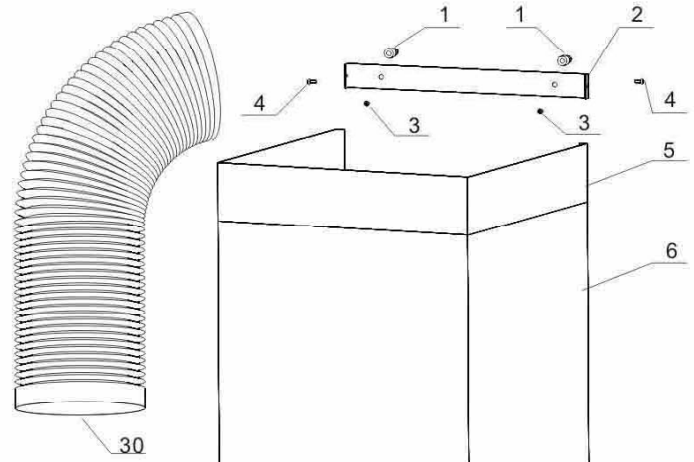

# LC600BK

Caple Luna 600mm Chimney

**Technical information**

## LC600BK - Caple Luna Chimney

Item	Part Code	Description	Qty
1	FJL06-030-15A	6x30 inflatable colloidal particle	2
2	BZCB600A-00-1	Support panel (upper funnel)	2
3	FLD04-012-06A	ST4x12 tapping screw	2
4	FLD03-008-05B	M3x8 stainless steel countersunk head screw	2
5	BYCZ600A-00-1	Upper chimney cover	1
6	BYCZ601A-01-1	Lower chimney cover	1
7	FLD04-008-04AC	M4x8 B head mushroom screw	2
8	FJL08-035-15A	8x35 inflatable colloidal particle	2
9	FLD04-035-06A	ST4x35 mushroom tapping screw	2
10	BGG600A-00-1	Leveling device assembly	2
11	FPD04-008-07A	4mm plain washer	4
12	FTD04-08A	4mm spring lock washer	21
13	FLM04-01E	M4 nut (butterfly)	1
14	FPD06-024-07A	6mm plain washer	1
15	FLD04-040-18A	M4x40 cup head screw	1
16	DBYQ600A-00-1	Annular transformer	1
17	BFJX600A-00-1	Blower case	1
18	BZJ601A-00-1	Connecting Bracket (Lower funnel)	2
19	DXJ602A-00-1	Clip 2	2
20	DXJ601A-00-1	Clip 1	1
21	DTH600A-00-1	Butterfly valve	1
22	DWK600A-00-1	Plastic blower box	1
23	BGDB601A-00-1	Motor fix board	1
24	DDJ600A-00-1	Main motor - three speed	1
25	BGDB600A-00-1	Blower box fix board	1
26	DFL601A-00-1	Propellor	2
27	DLD601A-00-1	Lamb board orientation bolt	4
28	DGDJ600A-00-1	Blower line fixing clip	1
29	DDR600A-00-1	Capacitor (6 $\mu$ F + 3 $\mu$ F)	1
30	DDFG500A-00-1	Wind pipe	1
31	DYB501A-00-1	Oil cup	1
32	BGDT601A-00-1	Glass cover fixing bar (front)	1
33	BLJB600A-00-1	Blower body connecting board	1
34	BZJ603A-00-1	Sensor control installing bracket	1
35	DKZH600A-00-1	Sensor control case	1
37	BBK602A-00-1	Frame (stainless steel)	1
38	BCT600A-00-1	Back strip	1
39	DHXT600A-00-1	charcoal filter	1