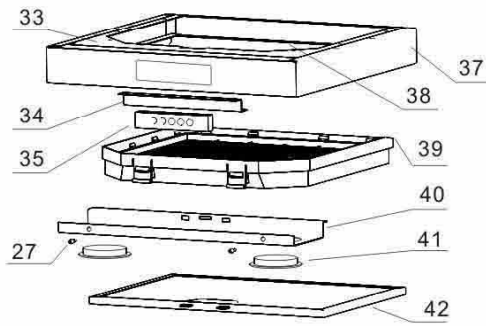

LC600BK

Caple Luna 600mm Chimney