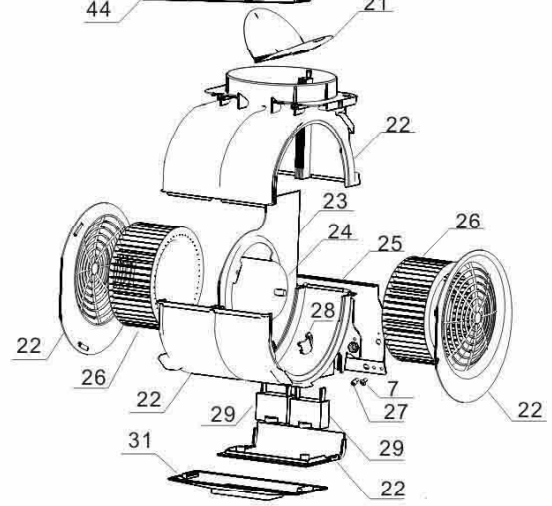

# LC600BK

Caple Luna 600mm Chimney

**Technical information**

## LC600BK - Caple Luna Chimney

Item	Part Code	Description	Qty
1	FJL06-030-15A	6x30 inflatable colloidal particle	2
2	BZCB600A-00-1	Support panel (upper funnel)	2
3	FLD04-012-06A	ST4x12 tapping screw	2
4	FLD03-008-05B	M3x8 stainless steel countersunk head screw	2
5	BYCZ600A-00-1	Upper chimney cover	1
6	BYCZ601A-01-1	Lower chimney cover	1
7	FLD04-008-04AC	M4x8 B head mushroom screw	2
8	FJL08-035-15A	8x35 inflatable colloidal particle	2
9	FLD04-035-06A	ST4x35 mushroom tapping screw	2
10	BGG600A-00-1	Leveling device assembly	2
11	FPD04-008-07A	4mm plain washer	4
12	FTD04-08A	4mm spring lock washer	21
13	FLM04-01E	M4 nut (butterfly)	1
14	FPD06-024-07A	6mm plain washer	1
15	FLD04-040-18A	M4x40 cup head screw	1
16	DBYQ600A-00-1	Annular transformer	1
17	BFJX600A-00-1	Blower case	1
18	BZJ601A-00-1	Connecting Bracket (Lower funnel)	2
19	DXJ602A-00-1	Clip 2	2
20	DXJ601A-00-1	Clip 1	1
21	DTH600A-00-1	Butterfly valve	1
22	DWK600A-00-1	Plastic blower box	1
23	BGDB601A-00-1	Motor fix board	1
24	DDJ600A-00-1	Main motor - three speed	1
25	BGDB600A-00-1	Blower box fix board	1
26	DFL601A-00-1	Propellor	2
27	DLD601A-00-1	Lamb board orientation bolt	4
28	DGDJ600A-00-1	Blower line fixing clip	1
29	DDR600A-00-1	Capacitor (6 $\mu$ F + 3 $\mu$ F)	1
30	DDFG500A-00-1	Wind pipe	1
31	DYB501A-00-1	Oil cup	1
32	BGDT601A-00-1	Glass cover fixing bar (front)	1
33	BLJB600A-00-1	Blower body connecting board	1
34	BZJ603A-00-1	Sensor control installing bracket	1
35	DKZH600A-00-1	Sensor control case	1
37	BBK602A-00-1	Frame (stainless steel)	1
38	BCT600A-00-1	Back strip	1
39	DHXT600A-00-1	charcoal filter	1

## LC600BK - Caple Luna Chimney

Item	Part Code	Description	Qty
40	BDB600A-00-1	Lamp board	1
41	DSYD600A-00-1	Quartz lamp	2
42	DLW600A-00-1	Aluminium filter	1
43	BGDT600A-00-1	Glass cover fixing bar (left/right)	2
44	DDYH600A-00-1	Sensor control power supply case	1
45	DMB600A-00-1	Sensor control plastic panel	1

## Caple Luna 600mm Chimney