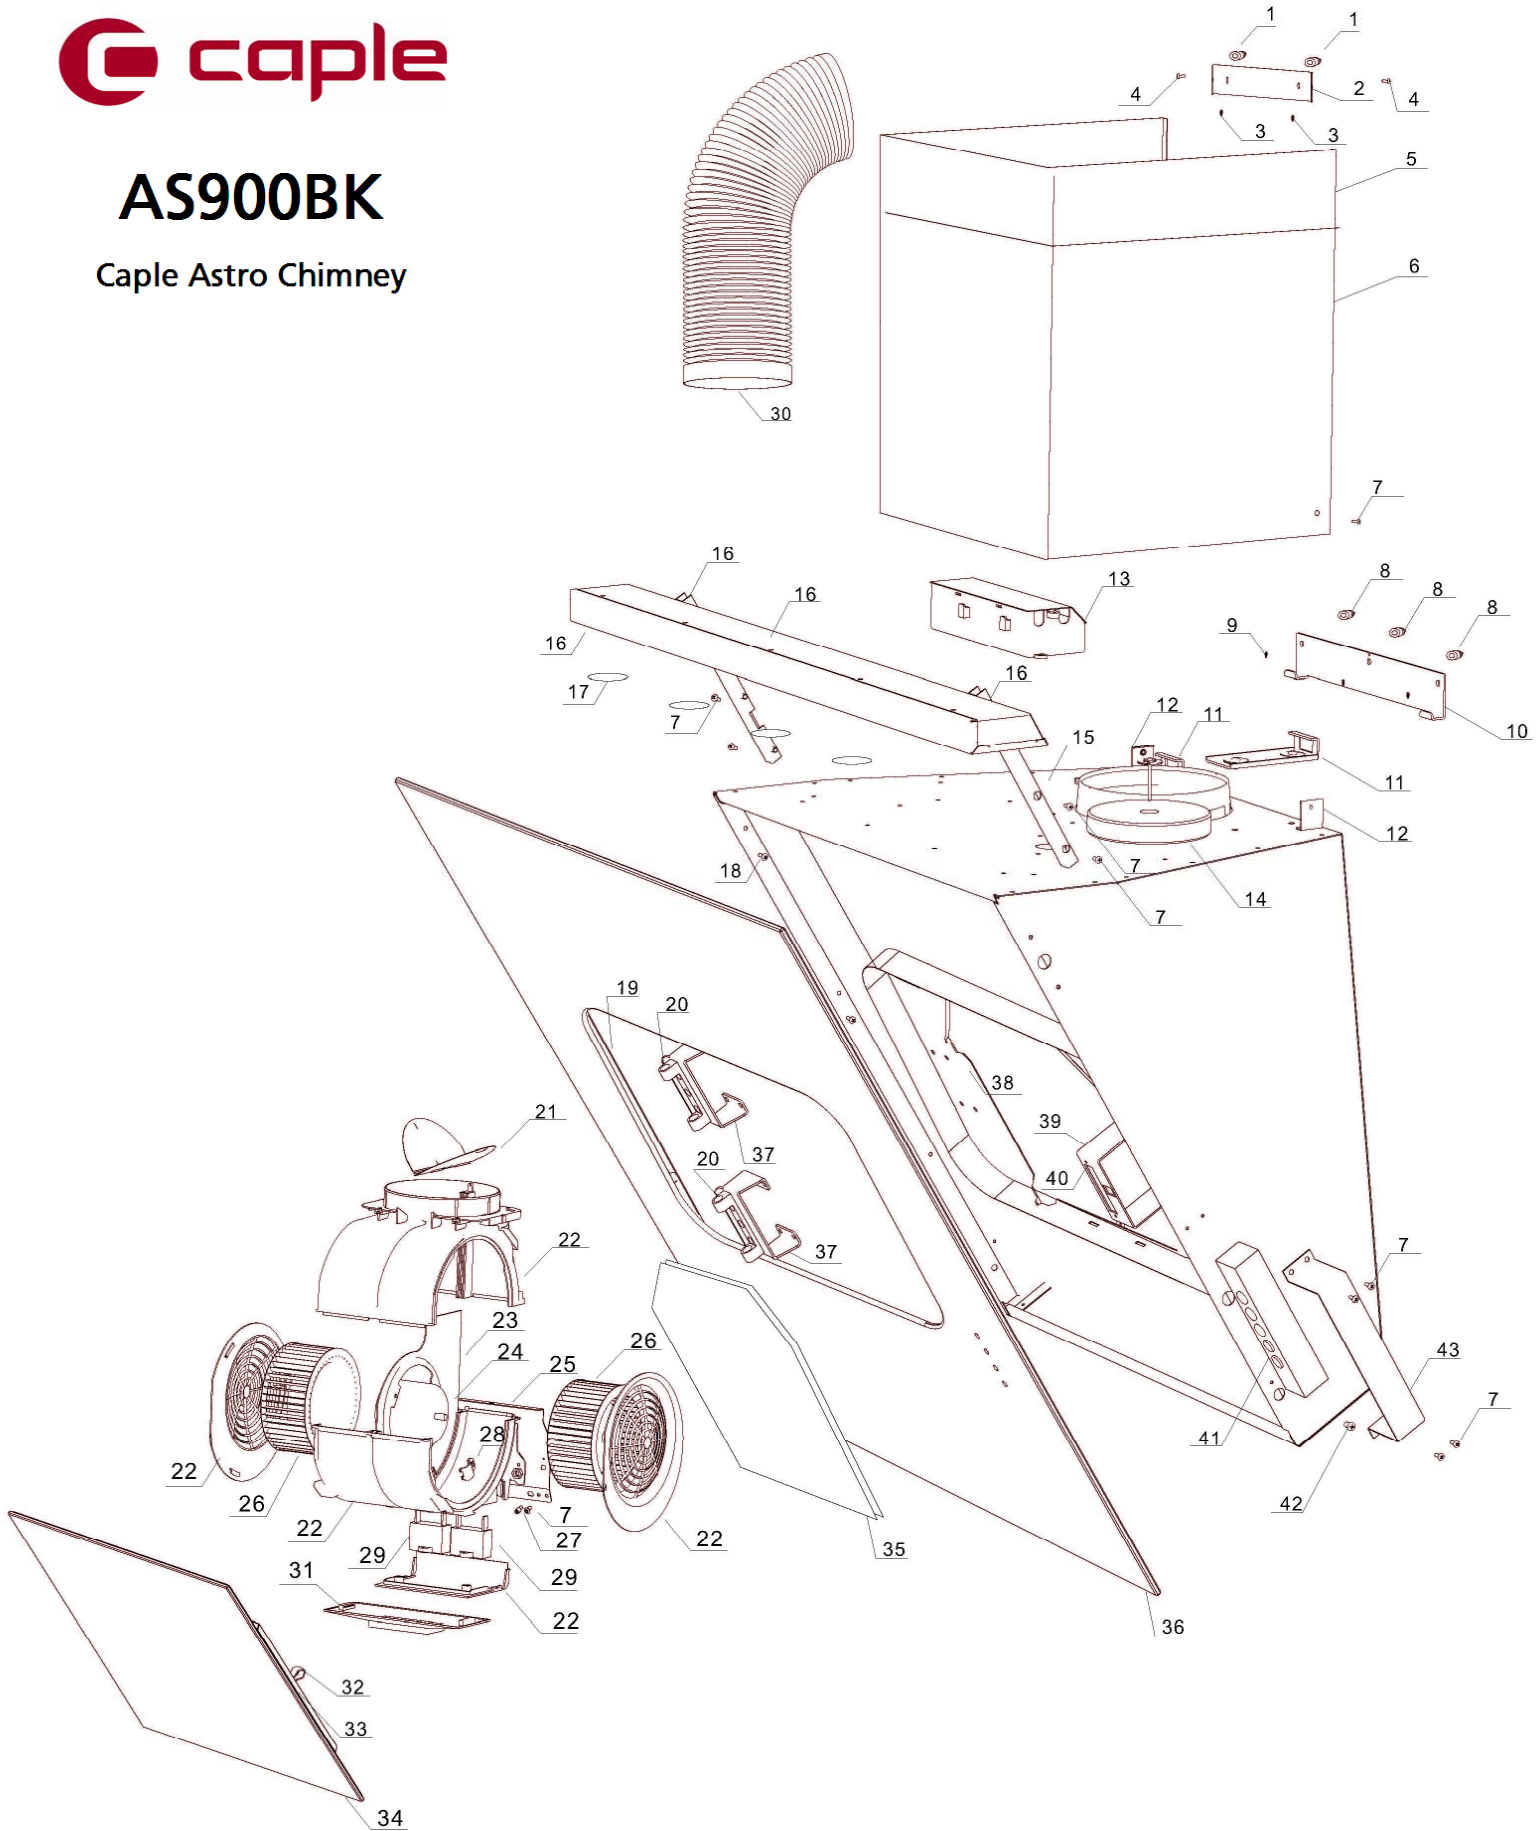

AS900BK

Caple Astro Chimney

Technical information

AS900BK

Caple Astro Chimney

AS900BK - Caple Astro chimney

Item	Part Code	Description	Qty
1	FJL06-030-15A	6x30 inflatable colloidal particle	4
2	BZCB600A-00-1	Support panel(upper funnel)	2
3	FLD04-012-06A	ST4x12mushroom tapping screw	4
4	FLD03-008-05B	M3x8 stainless steel countersunk head screw	4
5	BYCZ606A-00-1	Upper chimney cover	1
6	BYCZ605A-01-1	Lower chinmey cover	1
7	FLD04-008-04AC	M4x8 B head mushroom screw	2
8	FJL08-035-15A	8x35 inflatable colloidal particle	3
9	FLD04-035-06A	ST4x35 mushroom tapping screw	3
10	GGG601A-01-1	Leveling device	1
11	GGGZ600A-01-1	Leveling device bracket	2
12	BZJ612A-00-1	Connecting bracket(Lower funnel)	2
13	DDYH600A-00-1	Sensor control power supply case	1
14	DBYQ600A-00-1	Annular transformer	1
15	GBB600A-01-1	Back board	1
16	BZJ607A-00-1	lamp cover	1
17	DSYD601A-00-1	Quartz Lamp	4
18	DLD603A-00-1	Bolt	6
19	BGDB603A-00-1	Outside glass fixing board	1
20	DJL600A-00-1	Gemel	2
21	BFP600A-00-1	Butterfly valve	2
22	DWK600A-00-1	Plastic blower box	1
23	BGDB601A-00-1	Motor fix board	1
24	DDJ600A-00-1	Main Motor,three speeds	1
25	BGDB600A-00-1	Blower body fix board	1
26	DFL600A-00-1	Propellor	2
27	DLD601A-00-1	Lamp board orientation bolt	2
28	DGDJ600A-00-1	Blower line fixing clip	1
29	DDR600A-00-1	Capacitor(6 11 F + 3 11 F)	2
30	DDFG500A-00-1	Windpipe	1
31	DYB501A-00-1	Oil cup	1
32	BKJ600A-00-1	Small bracket	1
33	BGDB602A-00-1	Centre glass fixing board	1
34	DBL682A-00-1	Centre glass	1
35	DLW604A-00-1	Aluminium filter	1
36	DBL680A-00-1	Outside glass	1
37	GJLZ601A-01-1	Gemel bracket	2
38	GZJ611A-01-1	Middle bracket	1
39	GCXZ601A-01-1	Magnet bracket	1
40	DCX600A-00-1	magnet bracket	1
41	DKZH600A-00-1	Sensor control case	1
42	FLD05-010-04AB	M5x10 mushroom head screw	2
43	GZJ610A-01-1	Controller installing bracket	1