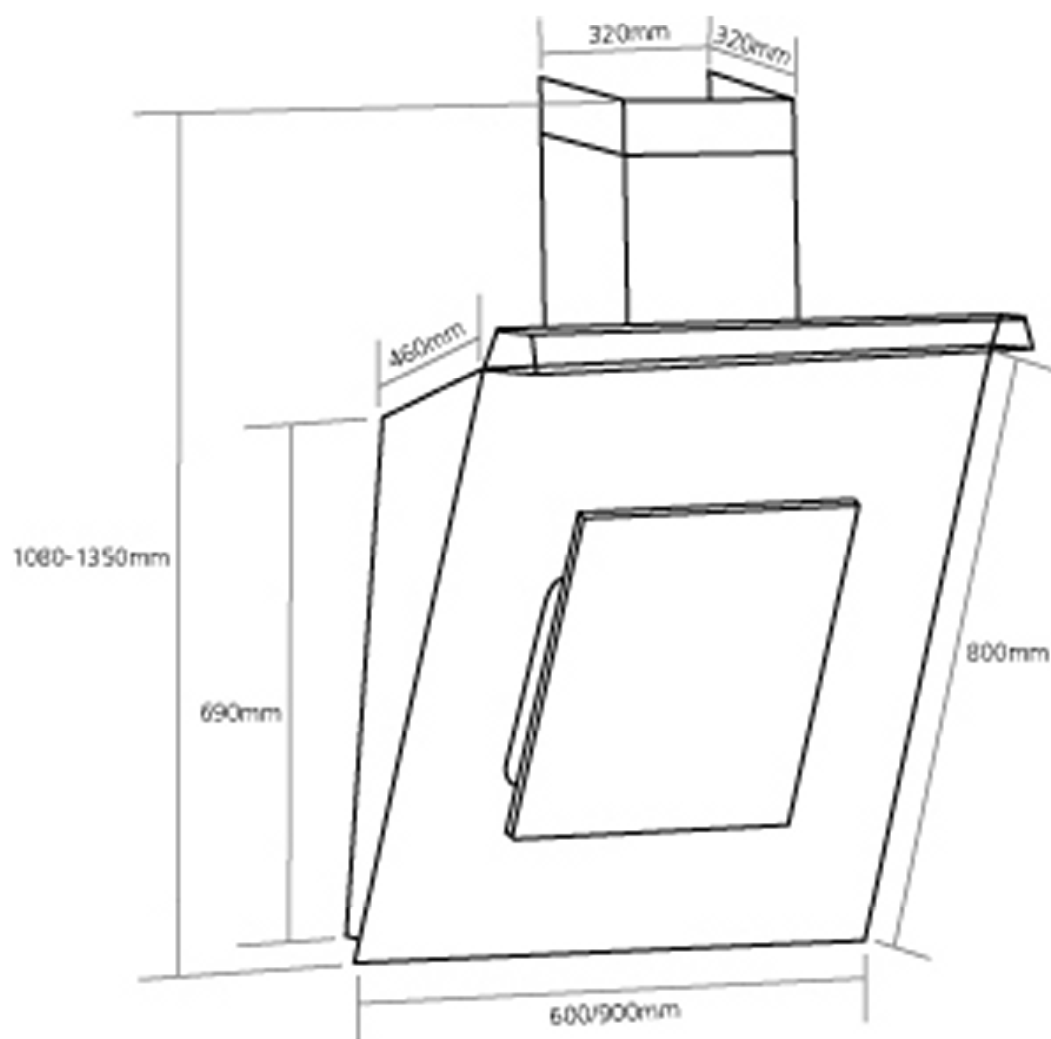

AS610BK

Caple Astro 60cm Chimney BLACK

Technical information

AS610BK

Caple Astro 60cm Chimney BLACK

AS610BK

Caple Astro 60cm Chimney BLACK

AS610BK - Caple Astro Chimney

Item	Part Code	Description	Qty
1	F-JL-6-30-A	6x30 inflatable colloidal particle	4
2	B-ZCB6000A	Support panel(upper funnel)	2
3	F-LD-4-12-S	ST4x12mushroom tapping screw	4
4	F-LD-3-8-BC	M3x8 stainless steel countersunk head screw	4
5	B-YCZ6006A-02-1	Upper chimney cover	1
6	B-YCZ6005A-01-1	Lower chimney cover	1
7	F-LD-4-8-BL	M4x8 B head mushroom screw	2
8	F-JL-8-35-A	8x35 inflatable colloidal particle	3
9	F-LD-4-35-SB	ST4x35 mushroom tapping screw	3
10	G-GG6001A-PF-B	Leveling device	1
11	G-GGZ6000A-PF-B	Leveling device bracket	2
12	B-ZJ6012A	Connecting bracket(Lower funnel)	2
13	D-DYH6001A	Sensor control power supply case	1
14	D-BYQ6000A	Annular transformer	1
15	G-BB6000B-PF-B	Back board	1
16	B-ZJ6007A-01	lamp cover	1
17	DLED6000A	Quartz Lamp	4
18	D-LD6003A	Bolt	6
19	B-GDB6003A-01	Outside glass fixing board	1
20	D-JL6000A	Gemel	2
21	F-LD-4-16-B	M4X16 Big oblate head screw	6
22	D-AZB6000A	Plastic mounting plate	2
23	G-WK6004A	Metal blower box	1
24	D-LM6002A	Metal wind wheel fixing nut	1
25	D-FL6005A	Propellor	1
26	D-DJ6015A	Motor	1
27	D-DQ6002A	Cupreous washer	3
28	D-XJD6000A	Motor rubber mat	3
29	D-DR-5-450	Capacitor(5μF)	2
30	D-DR-5-450	Wind pipe	1
31	D-DR-5-450	Oil cup	1
32	B-KJ6000A	Small bracket	1
33	B-GDB6003A-01	Centre glass fixing board	1
34	D-BL-H83-B	Centre glass	1
35	D-LW6004A	Aluminium filter	1
36	D-BL-WSB-H83.6SB	Outside glass	1
37	G-JLZ6001A-PF-B	Gemel bracket	2
38	G-ZJ6044A-PF-B	Middle bracket	1
39	G-CXZ6001A-PF-B	Magnet bracket	1
40	D-CX6000A	Magnet	1
41	DKZBYJH819QM	Sensor control case	1
42	F-LD-5-10-B	M5x10 mushroom head screw	2
43	G-ZJ6010A-PF-B	Controller installing bracket	1
a	G-GG6001A-PF-W	Leveling device	1