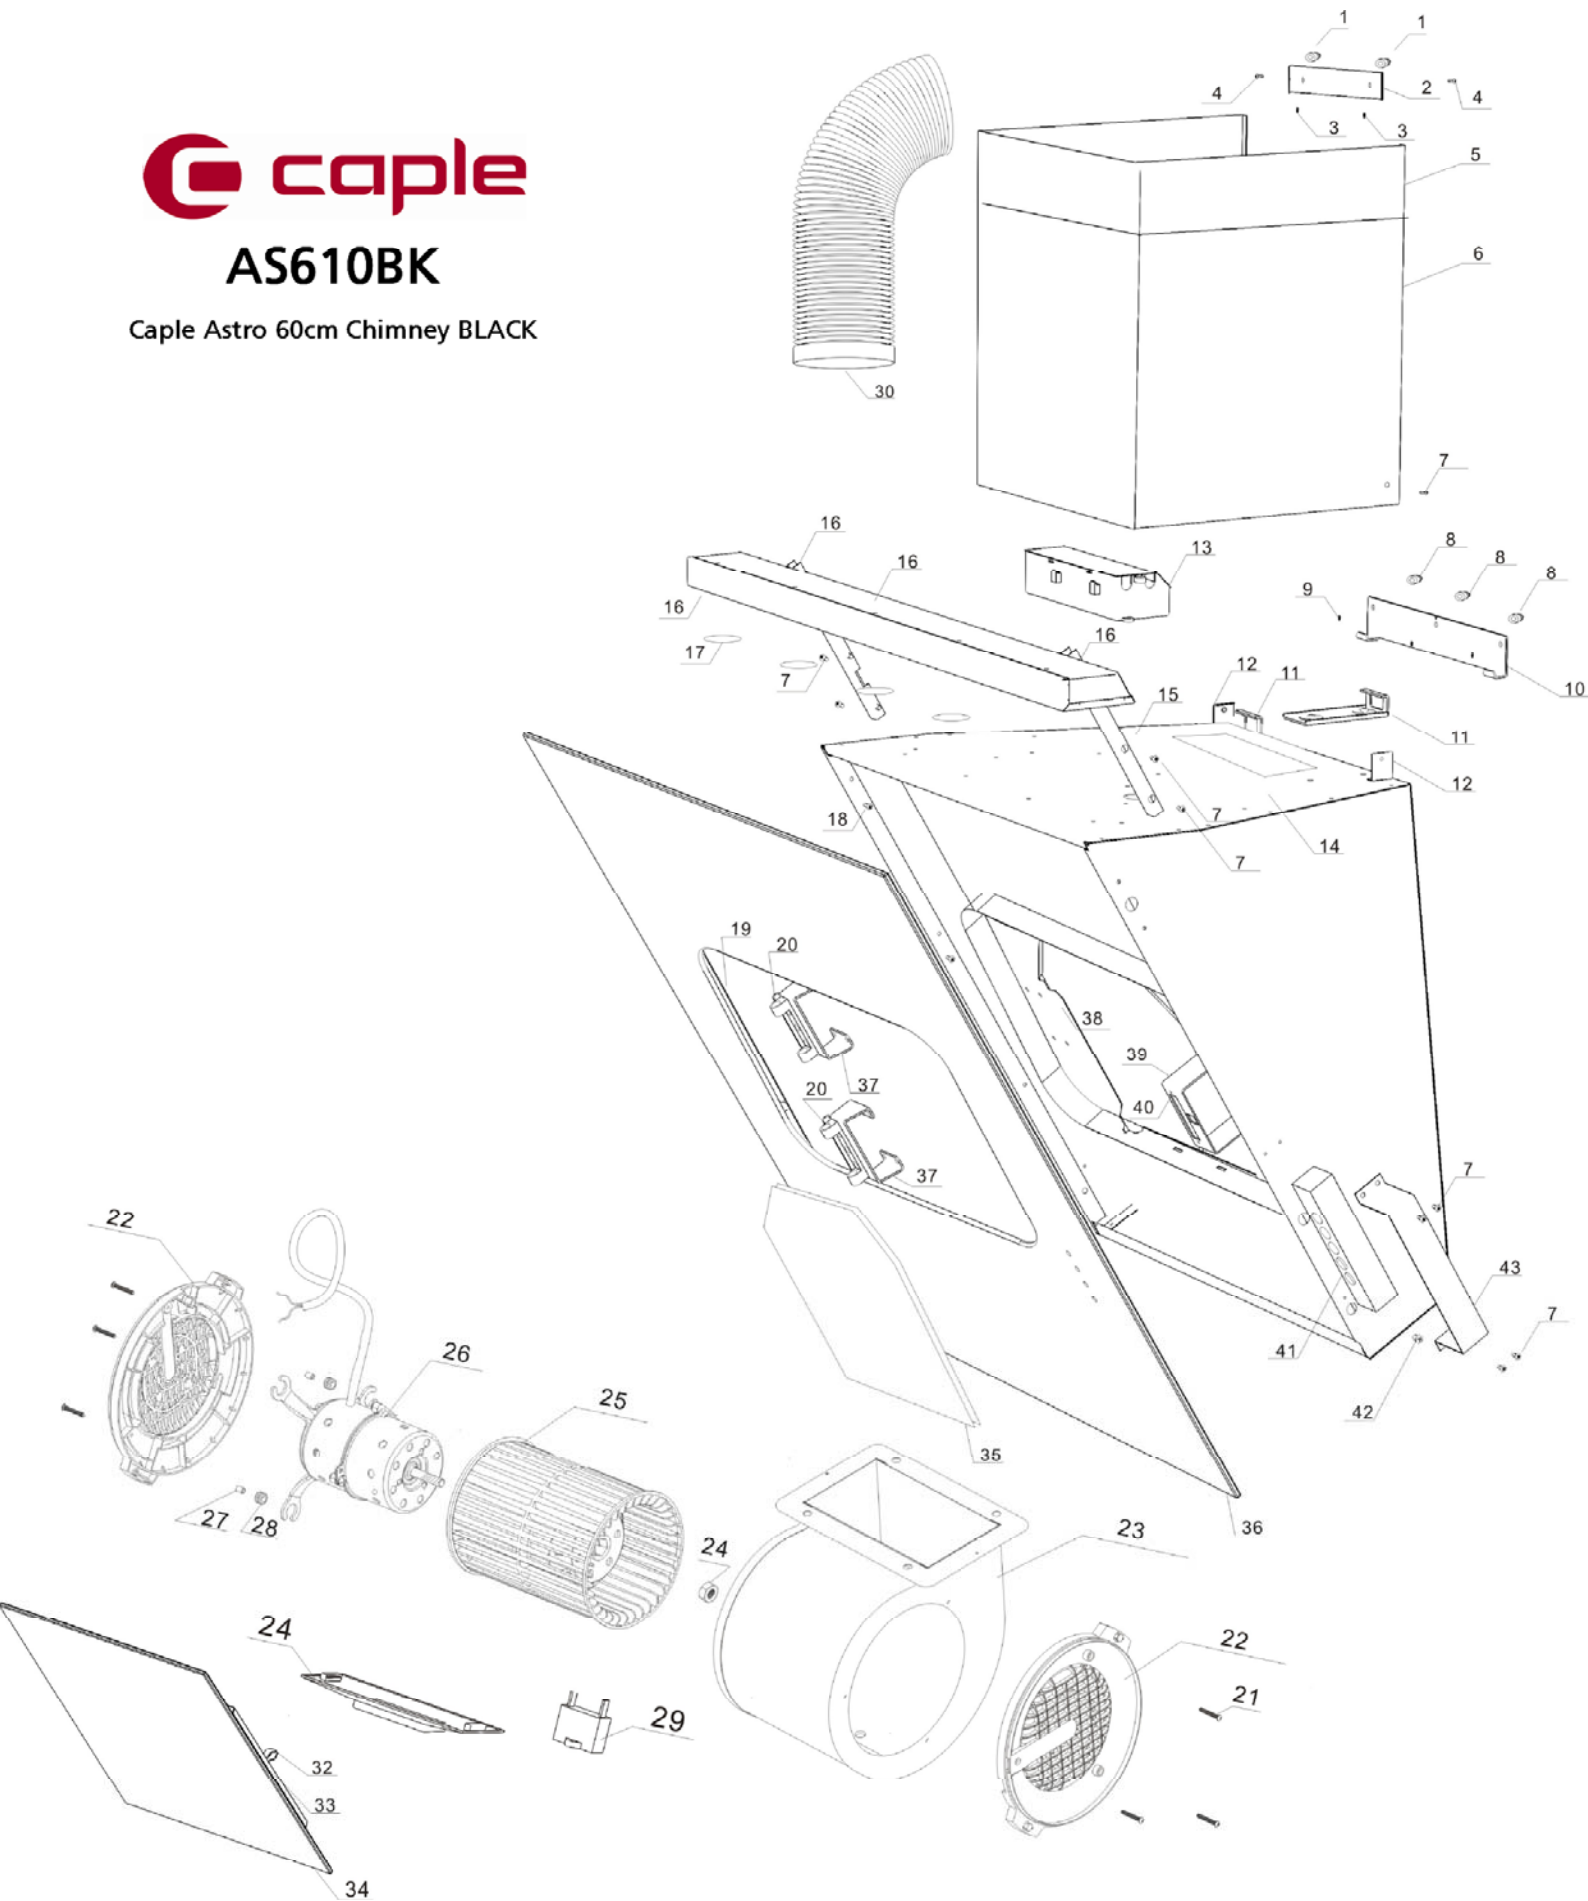

AS610BK

Caple Astro 60cm Chimney BLACK

Technical information

AS610BK

Caple Astro 60cm Chimney BLACK

AS610BK

Caple Astro 60cm Chimney BLACK

AS610BK - Caple Astro Chimney

Item	Part Code	Description	Qty
1	F-JL-6-30-A	6x30 inflatable colloidal particle	4
2	B-ZCB6000A	Support panel(upper funnel)	2
3	F-LD-4-12-S	ST4x12mushroom tapping screw	4
4	F-LD-3-8-BC	M3x8 stainless steel countersunk head screw	4
5	B-YCZ6006A-02-1	Upper chimney cover	1
6	B-YCZ6005A-01-1	Lower chimney cover	1
7	F-LD-4-8-BL	M4x8 B head mushroom screw	2
8	F-JL-8-35-A	8x35 inflatable colloidal particle	3
9	F-LD-4-35-SB	ST4x35 mushroom tapping screw	3
10	G-GG6001A-PF-B	Leveling device	1
11	G-GGZ6000A-PF-B	Leveling device bracket	2
12	B-ZJ6012A	Connecting bracket(Lower funnel)	2
13	D-DYH6001A	Sensor control power supply case	1
14	D-BYQ6000A	Annular transformer	1
15	G-BB6000B-PF-B	Back board	1
16	B-ZJ6007A-01	lamp cover	1
17	DLED6000A	Quartz Lamp	4
18	D-LD6003A	Bolt	6
19	B-GDB6003A-01	Outside glass fixing board	1
20	D-JL6000A	Gemel	2
21	F-LD-4-16-B	M4X16 Big oblate head screw	6
22	D-AZB6000A	Plastic mounting plate	2
23	G-WK6004A	Metal blower box	1
24	D-LM6002A	Metal wind wheel fixing nut	1
25	D-FL6005A	Propellor	1
26	D-DJ6015A	Motor	1
27	D-DQ6002A	Cupreous washer	3
28	D-XJD6000A	Motor rubber mat	3
29	D-DR-5-450	Capacitor(5μF)	2
30	D-DR-5-450	Wind pipe	1
31	D-DR-5-450	Oil cup	1
32	B-KJ6000A	Small bracket	1
33	B-GDB6003A-01	Centre glass fixing board	1
34	D-BL-H83-B	Centre glass	1
35	D-LW6004A	Aluminium filter	1
36	D-BL-WSB-H83.6SB	Outside glass	1
37	G-JLZ6001A-PF-B	Gemel bracket	2
38	G-ZJ6044A-PF-B	Middle bracket	1
39	G-CXZ6001A-PF-B	Magnet bracket	1
40	D-CX6000A	Magnet	1
41	DKZBYJH819QM	Sensor control case	1
42	F-LD-5-10-B	M5x10 mushroom head screw	2
43	G-ZJ6010A-PF-B	Controller installing bracket	1
a	G-GG6001A-PF-W	Leveling device	1