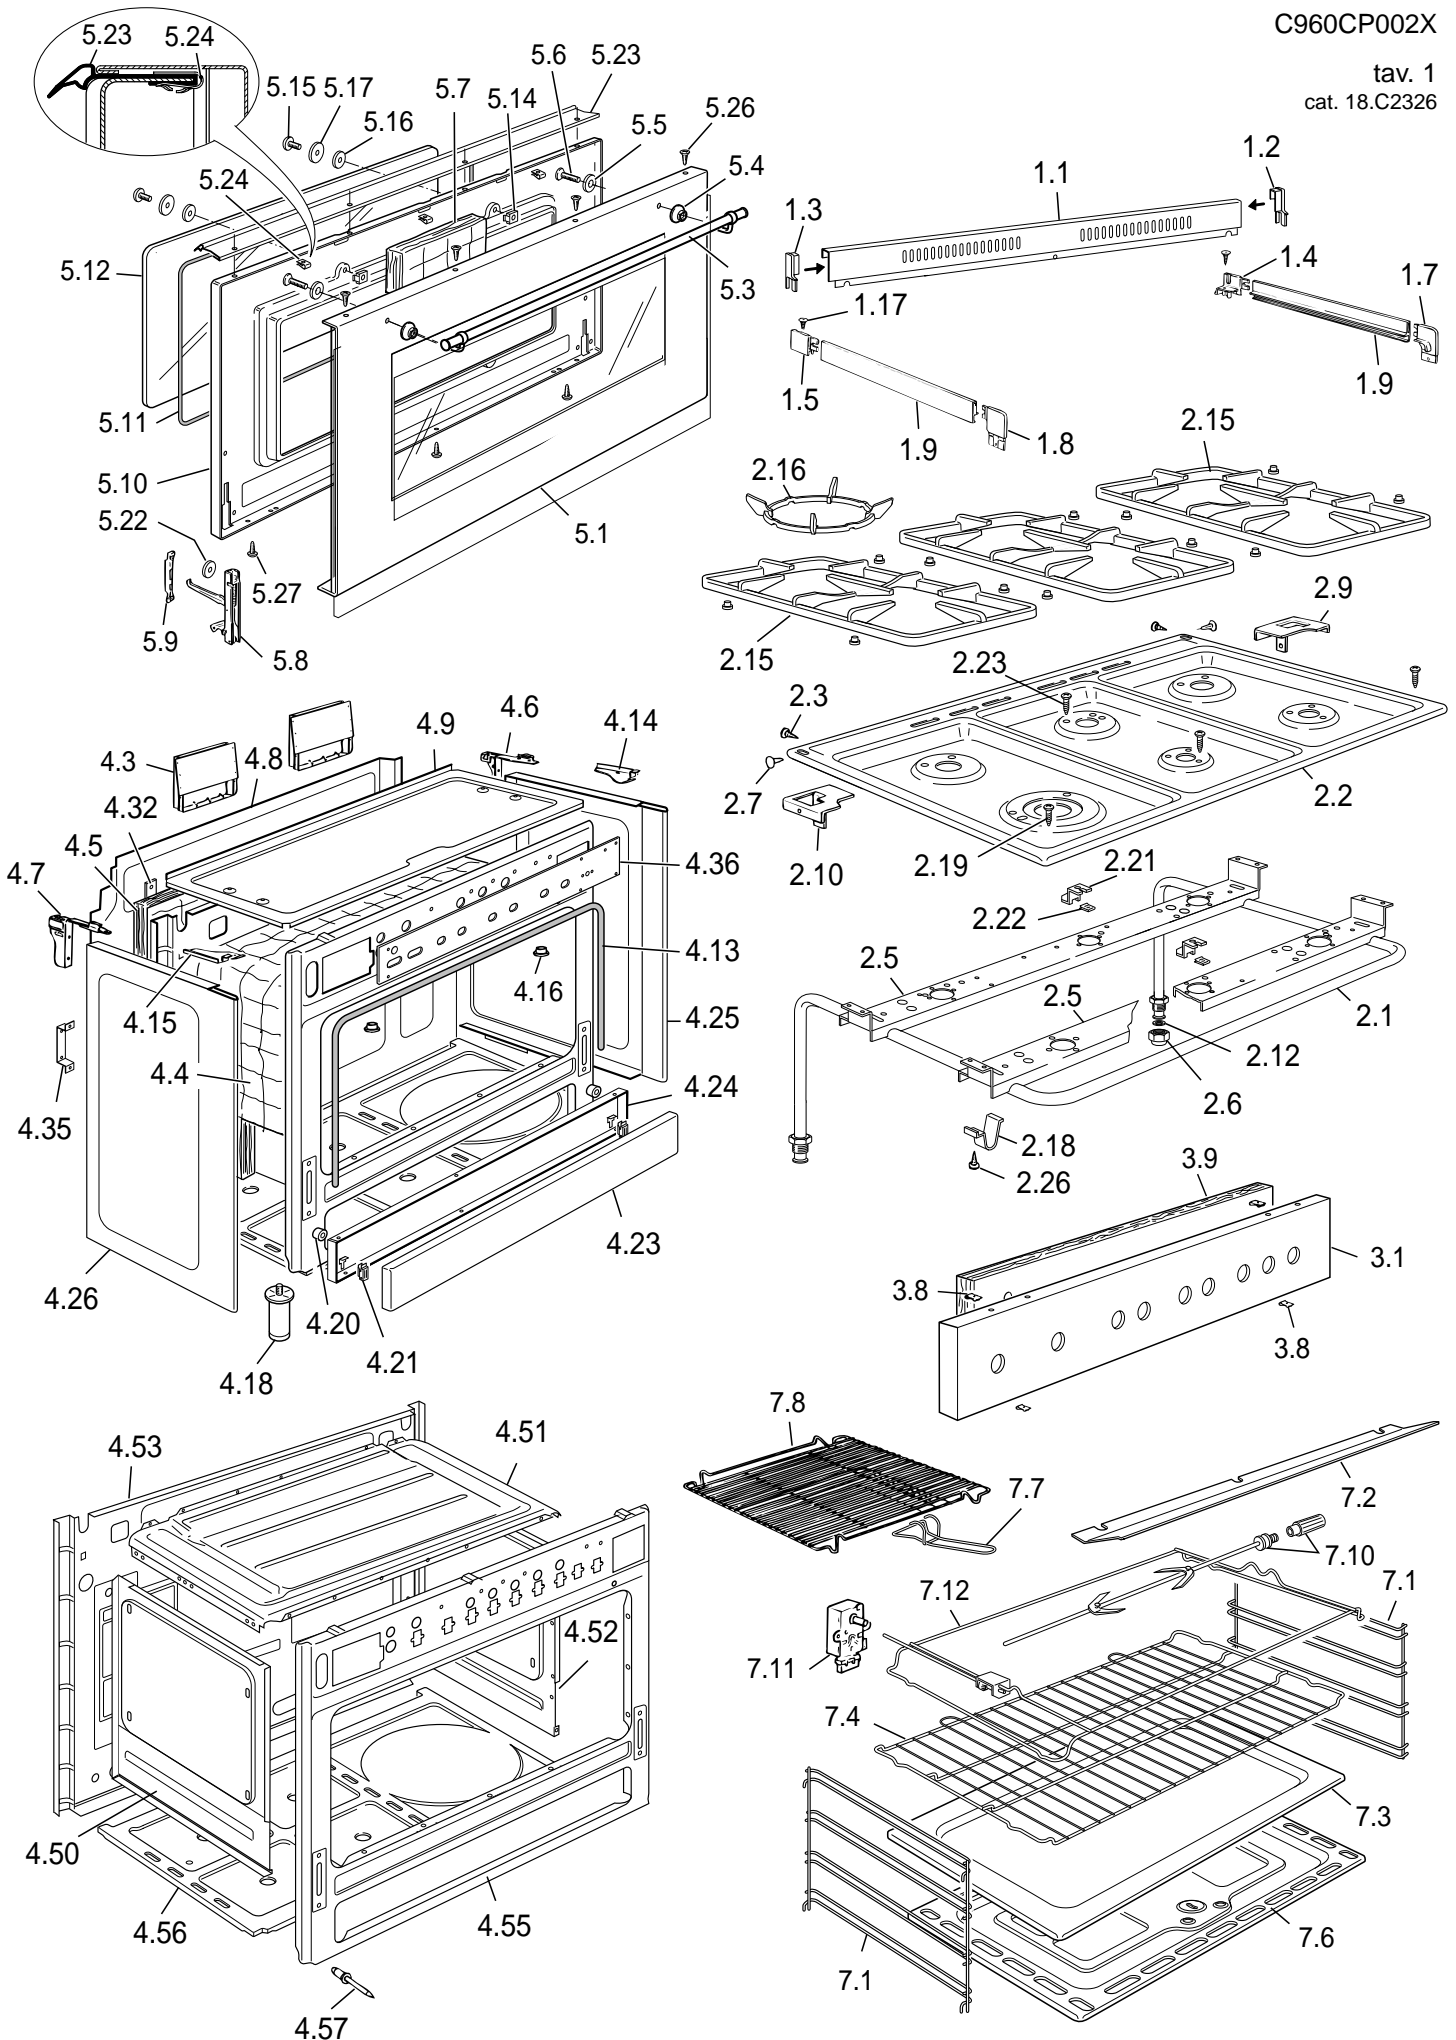

CRG902SS

Caple Gas 90cm Range - Stainless Steel

TECHNICAL INFORMATION

CRG 902 SS

C960CP002X

tav. 1

cat. 18.C2326

REF.	CODE	DESCRIPTION
1.1	103507063	Rear trim
1.2	069077/NS	Right spring
1.3	069078/NS	Left spring
1.4	069042/NS	Right hinge bracket
1.5	069041/NS	Left hinge bracket
1.7	069040/NS	Right trim corner
1.8	069039/NS	Left trim corner
1.9	083205061	Right/Left trim
1.17	001111	Stainless steel screw
2.1	3429660G01	Manifold
2.2	33196601S	Cooktop
2.3	001057	Screw
2.5	51B9601	Burners support
2.6	027015	Inlet pipe plug
2.7	071042002	Plastic peg - (Black)
2.9	094129	Right hinge bracket
2.10	094130	Left hinge bracket
2.12	053024.1	Gasket
2.15	217471	Pan-support
2.16	217498	Wok grid
2.18	094473	Fixing plate
2.19	001135	Screw
2.21	094252	Bracket
2.22	213024	Clips
2.23	001170	Screw 8Px9,5
2.26	001167	Screw
3.1	35C9141SCP	Control panel
3.8	213007	Clips
3.9	030114.1	Control panel insulation
4.3	46A6501Z	Funnel
4.4	030074.1	Oven insulation
4.5	030075.1	Rear insulation
4.6	094174Z	Rear right coupler
4.7	094175Z	Rear left coupler
4.8	4119602	Rear panel
4.9	4219602Z	Upper shelter
4.13	053057	Seal
4.14	094131	Front right coupler
4.15	094132	Front left coupler
4.16	085044	Sleeve
4.18	103533.1	Shim
4.20	040061	Buffer
4.21	063075	Hinge
4.23	371V9601YS	Front panel
4.24	373V9601M	Inside panel
4.25	36C96D1S	Side panel right
4.26	36C96S1S	Side panel left
4.32	4219604Z	Rear insulation support
4.35	094266	Rotisserie motor support
4.36	103549	Control panel protection
4.50	45EN6106K	Oven side panel (Left)
4.51	45E96001K	Top oven panel
4.52	45EN6107K	Oven side panel (Right)
4.53	45H96001K	Body rear panel
4.55	45B96002K	Body front panel
4.56	45K96004Z	Lower element cover
4.57	211012	Clips