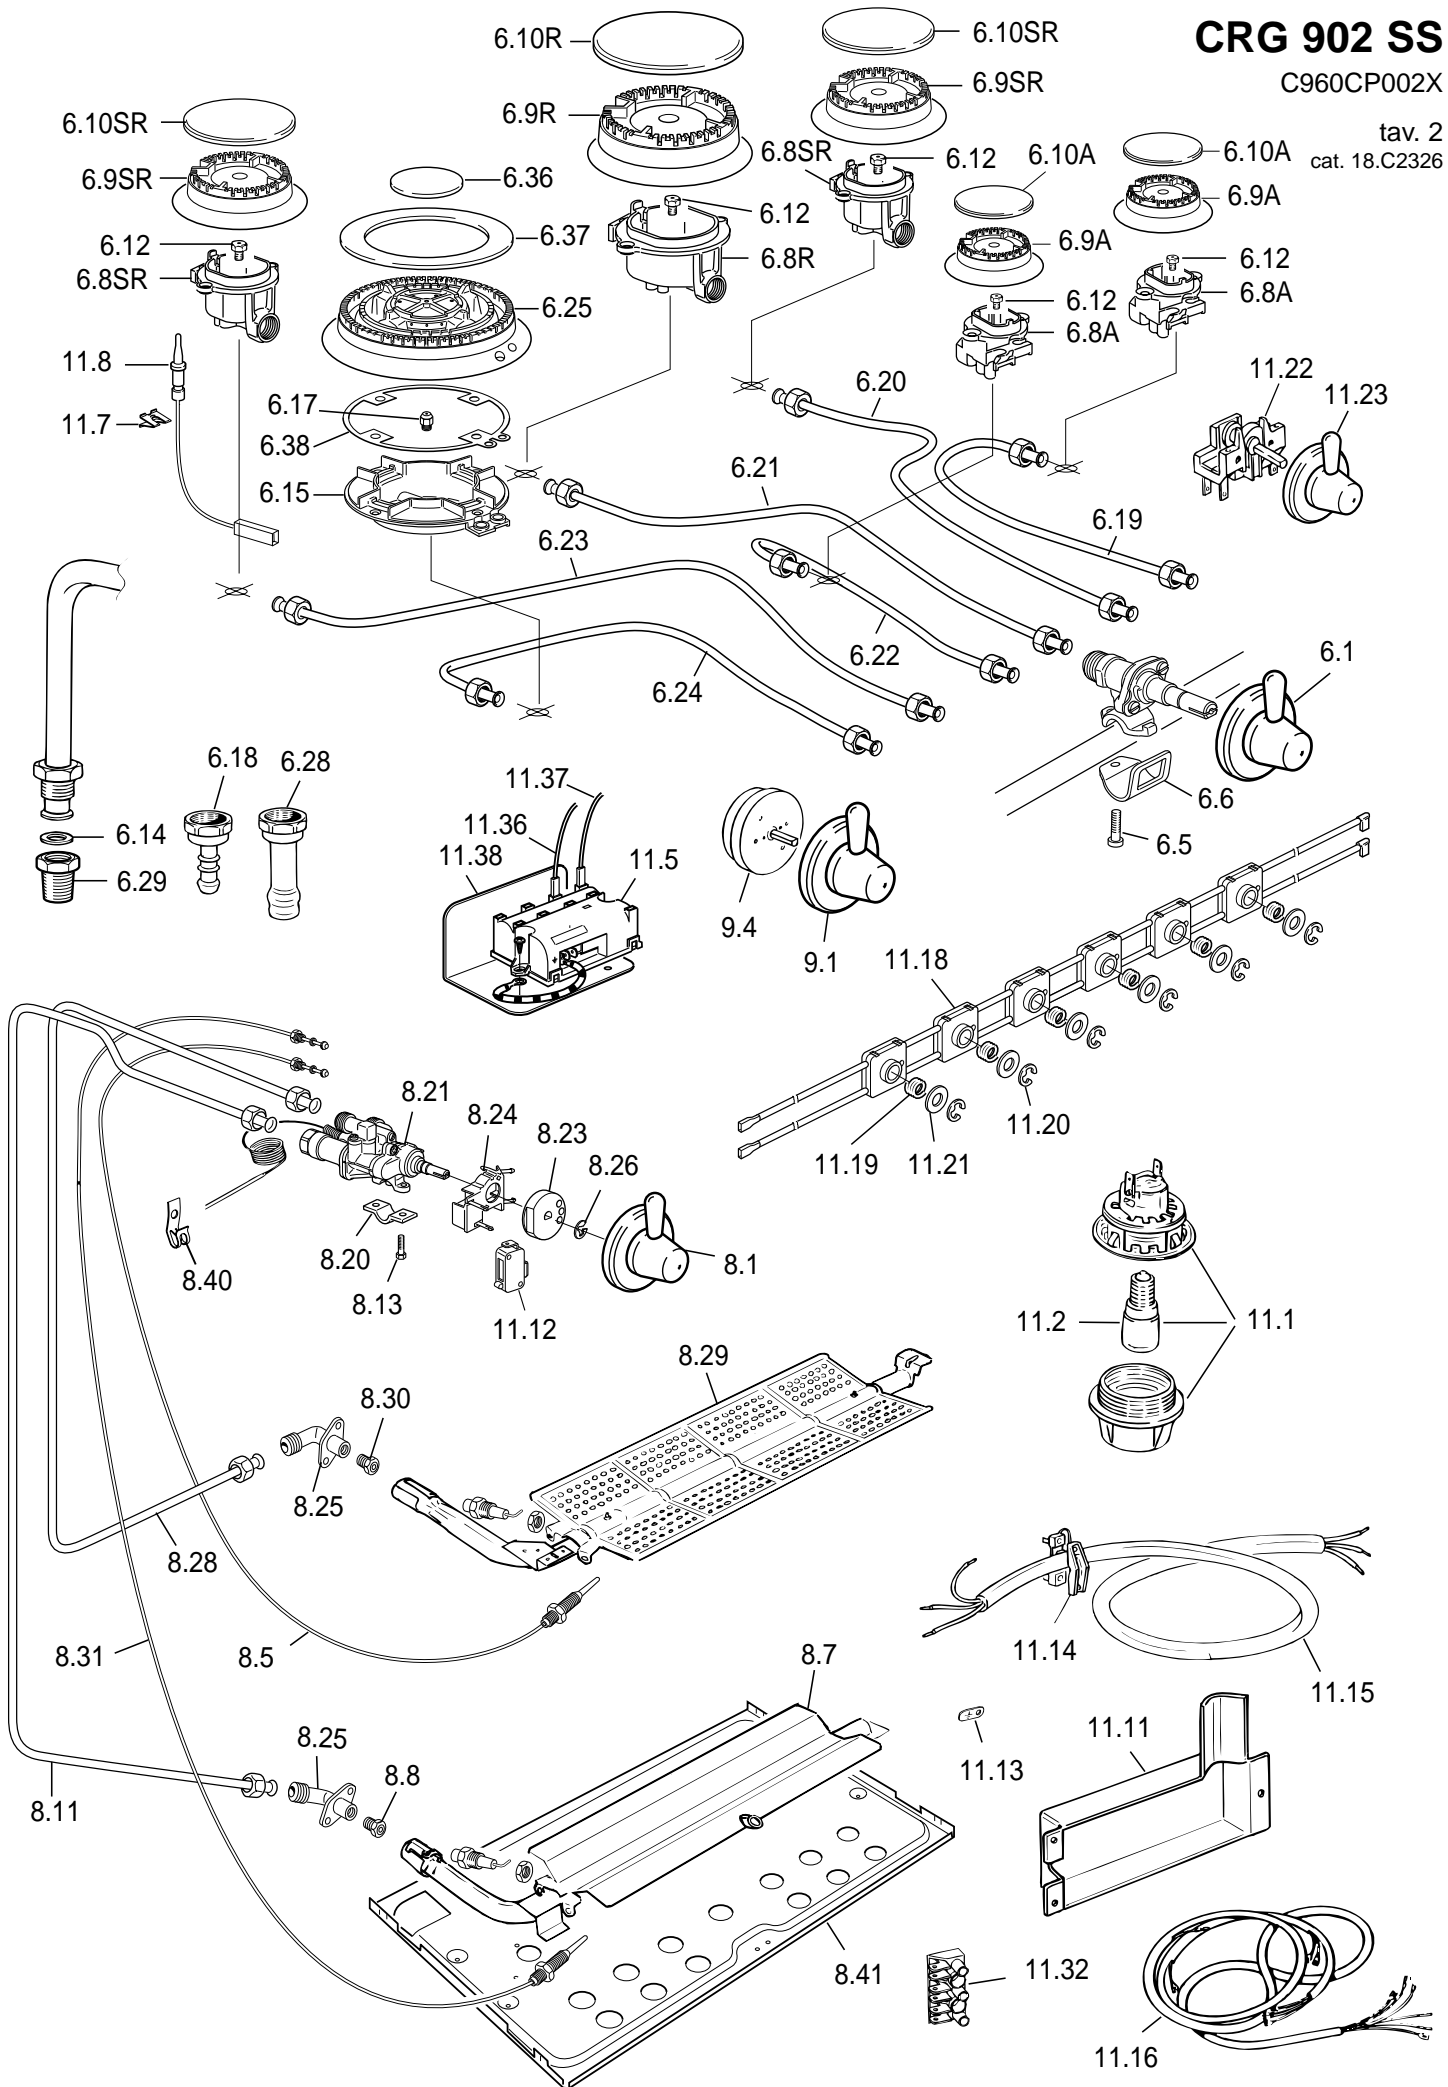

CRG 902 SS

C960CP002X

tav. 2
cat. 18.C2326

REF.	CODE	DESCRIPTION
6.1	2185002294	Burner knob
6.4	106211	Tap - Ø 0.29
=	106210	Tap - Ø 0.27
=	106222	Tap - Ø 0.39 UR
=	106212	Tap - Ø 0.47 DR
6.5	001217	Tap fixing screw
6.6	094315	Tap bracket
6.7	215172	A burner
=	215173	SR burner
=	215174	R burner
=	215175	UR burner
6.8	068052005	R burner head
=	068072005	SR burner head
=	068073005	R burner head
6.9	216074116	A burner-ring
=	216007124	R burner-ring
=	216075134	SR burner-ring
6.10	216070005	A burner-cap
=	216071005	SR burner-cap
=	216080005	R burner-cap
6.11	024019	A-SR air regulation tube
=	024020	R air regulation tube
=	024021	UR air regulation tube
6.12	101080	Injector - Ø 0.92 - G30
=	101137	Injector - Ø 0.50 - G30
=	101111	Injector - Ø 0.67 - G30
=	101069	Injector - Ø 0.83 - G30
=	101071	Injector - Ø 0.72 - G20
=	101007	Injector - Ø 1.00 - G20
=	101090	Injector - Ø 1.25 - G20
=	101074	Injector - Ø 1.35 - G20
6.13	001017	Screw
6.14	053024.1	Elbow gasket
6.15	067026	Connection
6.18	027014	LPG connection
6.19	029414	DR inlet pipe left
6.20	029413	SR inlet pipe left
6.21	029411	A inlet pipe right
6.22	029412	SR inlet pipe right
6.23	029427	A inlet pipe central front
6.24	029428	R inlet pipe central rear
6.29	068075005A	DR burner head
6.30	216100140	DR outside burner-ring
6.31	216074130	DR inside burner-ring
6.38	027013	Natural gas connection
8.1	2185002295	Thermostat knob
8.5	107048	Grill thermocouple - L=1100
8.7	215439	Oven burner
8.8	101201	Oven burner injector - Ø 1.20 - G30
=	101203	Oven burner injector - Ø 1.80 - G20
8.11	029434	Oven inlet pipe
8.13	001189	Screw
8.20	094316	Bracket
8.21	066089	Thermostat
8.23	103392	Cam
8.24	103439	Switch support
8.25	067030	Elbow
8.26	003039	Retaining ring
8.28	029435	Grill inlet pipe
8.29	215448	Grill burner
8.30	101200	Grill burner injector - Ø 1.07 - G30
=	101202	Grill burner injector - Ø 1.65 - G20
8.31	107049	Oven thermocouple - L=1250
8.40	213015	Clip
8.41	4219603Z	Burner shield

REF.	CODE	DESCRIPTION
9.1	2185002294	Alarm knob
9.4	074009	60' alarm
11.1	072004	Lamp holder
11.2	073013001	Lamp
11.5	082068.1	8 burners ignition coil
11.7	035011	Igniter spring
11.8	084015	Igniter - L = 260 mm
=	084019	Igniter - L = 520 mm
=	084022	Igniter - L = 800 mm
11.11	103230.1A	Terminal block protection
11.12	077073	Switch
11.14	052008	Wire fastener
11.15	054066	Cord 3x0,75
11.16	1131180	Wiring
11.18	103557	Ignition switches
11.20	003039	Retaining ring
11.21	003018	Washer
11.22	050035	Oven light switch
11.23	2185002294	Switch oven knob
11.32	051049	Terminal block 25A - 3P
11.36	103289	Cable - A.T. L = 1700 mm
11.37	103290	Cable - A.T. L = 1300 mm
11.38	094348	Ignition coil support
-	1101890	Instruction booklet
-	6109660C03	LPG gas conversion kit