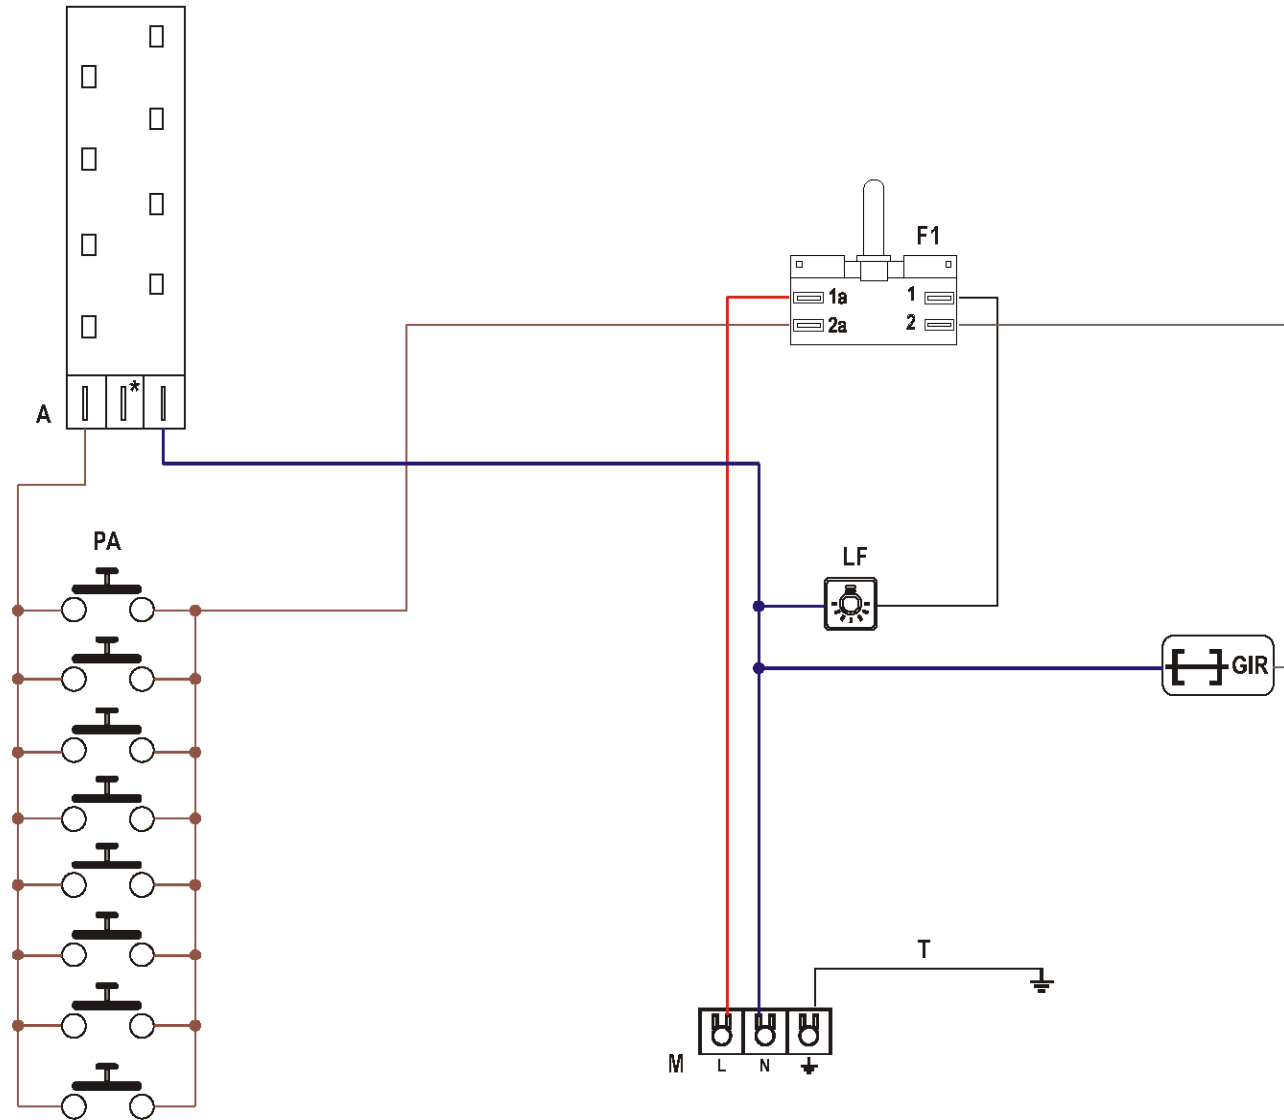

REF.	CODE	DESCRIPTION
6.1	2185002294	Burner knob
6.4	106211	Tap - Ø 0.29
=	106210	Tap - Ø 0.27
=	106222	Tap - Ø 0.39 UR
=	106212	Tap - Ø 0.47 DR
6.5	001217	Tap fixing screw
6.6	094315	Tap bracket
6.7	215172	A burner
=	215173	SR burner
=	215174	R burner
=	215175	UR burner
6.8	068052005	R burner head
=	068072005	SR burner head
=	068073005	R burner head
6.9	216074116	A burner-ring
=	216007124	R burner-ring
=	216075134	SR burner-ring
6.10	216070005	A burner-cap
=	216071005	SR burner-cap
=	216080005	R burner-cap
6.11	024019	A-SR air regulation tube
=	024020	R air regulation tube
=	024021	UR air regulation tube
6.12	101080	Injector - Ø 0.92 - G30
=	101137	Injector - Ø 0.50 - G30
=	101111	Injector - Ø 0.67 - G30
=	101069	Injector - Ø 0.83 - G30
=	101071	Injector - Ø 0.72 - G20
=	101007	Injector - Ø 1.00 - G20
=	101090	Injector - Ø 1.25 - G20
=	101074	Injector - Ø 1.35 - G20
6.13	001017	Screw
6.14	053024.1	Elbow gasket
6.15	067026	Connection
6.18	027014	LPG connection
6.19	029414	DR inlet pipe left
6.20	029413	SR inlet pipe left
6.21	029411	A inlet pipe right
6.22	029412	SR inlet pipe right
6.23	029427	A inlet pipe central front
6.24	029428	R inlet pipe central rear
6.29	068075005A	DR burner head
6.30	216100140	DR outside burner-ring
6.31	216074130	DR inside burner-ring
6.38	027013	Natural gas connection
8.1	2185002295	Thermostat knob
8.5	107048	Grill thermocouple - L=1100
8.7	215439	Oven burner
8.8	101201	Oven burner injector - Ø 1.20 - G30
=	101203	Oven burner injector - Ø 1.80 - G20
8.11	029434	Oven inlet pipe
8.13	001189	Screw
8.20	094316	Bracket
8.21	066089	Thermostat
8.23	103392	Cam
8.24	103439	Switch support
8.25	067030	Elbow
8.26	003039	Retaining ring
8.28	029435	Grill inlet pipe
8.29	215448	Grill burner
8.30	101200	Grill burner injector - Ø 1.07 - G30
=	101202	Grill burner injector - Ø 1.65 - G20
8.31	107049	Oven thermocouple - L=1250
8.40	213015	Clip
8.41	4219603Z	Burner shield

REF.	CODE	DESCRIPTION
9.1	2185002294	Alarm knob
9.4	074009	60' alarm
11.1	072004	Lamp holder
11.2	073013001	Lamp
11.5	082068.1	8 burners ignition coil
11.7	035011	Igniter spring
11.8	084015	Igniter - L = 260 mm
=	084019	Igniter - L = 520 mm
=	084022	Igniter - L = 800 mm
11.11	103230.1A	Terminal block protection
11.12	077073	Switch
11.14	052008	Wire fastener
11.15	054066	Cord 3x0,75
11.16	1131180	Wiring
11.18	103557	Ignition switches
11.20	003039	Retaining ring
11.21	003018	Washer
11.22	050035	Oven light switch
11.23	2185002294	Switch oven knob
11.32	051049	Terminal block 25A - 3P
11.36	103289	Cable - A.T. L = 1700 mm
11.37	103290	Cable - A.T. L = 1300 mm
11.38	094348	Ignition coil support
-	1101890	Instruction booklet
-	6109660C03	LPG gas conversion kit

ELECTRIK DIAGRAM KEY

- F1 Switch
- LF Oven lamp
- GIR Rotisserie
- A Ignition coil
- PA Ignition switches group
- M Terminal block
- T Earth connection

caple

CRG902SS

Caple Gas 90cm Range - Stainless Steel