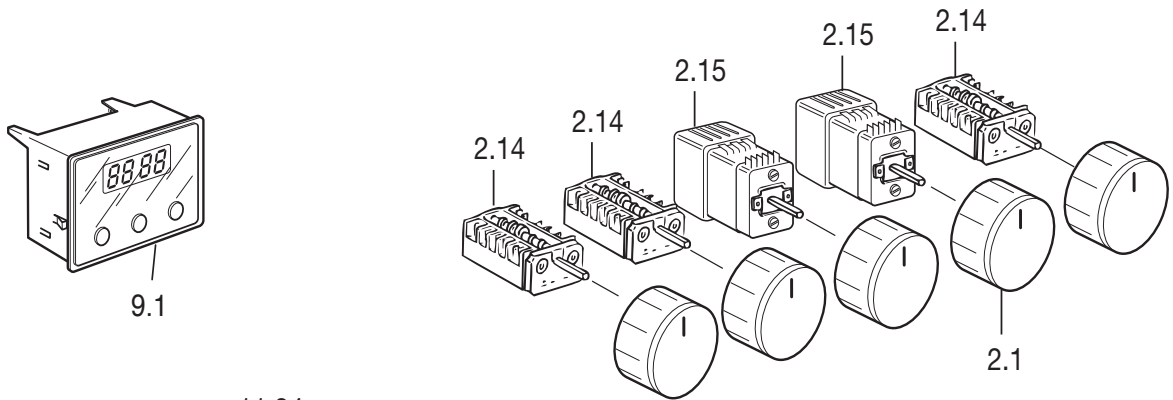

Ref.	Part description	Product code	
		C9T0CP019X	
		Feature	Part code
2.1	Knob		2183009482
2.2	Radiant hotplate - rear left, front right	Ø 145 - 1200W	04714230
2.3	Radiant hotplate - front left	Ø 180 - 1700W	04716230
2.4	Double radiant hotplate - rear right	210/120 - 2100/700W	04744230
2.5	Oval radiant hotplate - centre	Ø 140x250 - 1800/1000W	04745230
2.6	Hob hot assembly front centre		073087
2.7	Control lamp plate		1031134
2.8	Spring hob for each hot plate (2 for each hotplate)		035075
2.9	Spacer hob for each hot plate (2 for each hotplate)		085043
2.10	Screw hob for each hot plate (2 for each hotplate)		001111
2.11	Control lamp support		1031121
2.14	Switch pack - rear left, front right, front left		050021/E
2.15	Energy regulator - centre, rear right		050052230
9.1	Electronic timer		074105
11.1	Lamp holder assembly		072003
11.2	Lamp - 15 W		073013001
11.3	Earth plate		094221
11.11	Terminal block cover - rear cooker		103658A
11.14	Cable clamp - rear cooker		052008
11.16	Wiring loom		1131877
	Wires for hotplates		1131300
11.32	Terminal block - rear cooker	40A - 6P	051037
11.33	Control lamp lens - Red		073041.2
11.34	Control neon	L = 230	073039.2
11.36	Cut-out thermostat - left oven	160°C	066123
	Cut-in thermostat - left oven / right oven cooling fan	80°C	066145
	Cut-out thermostat - right oven	150°C	066073
-	Instruction booklet		1103423