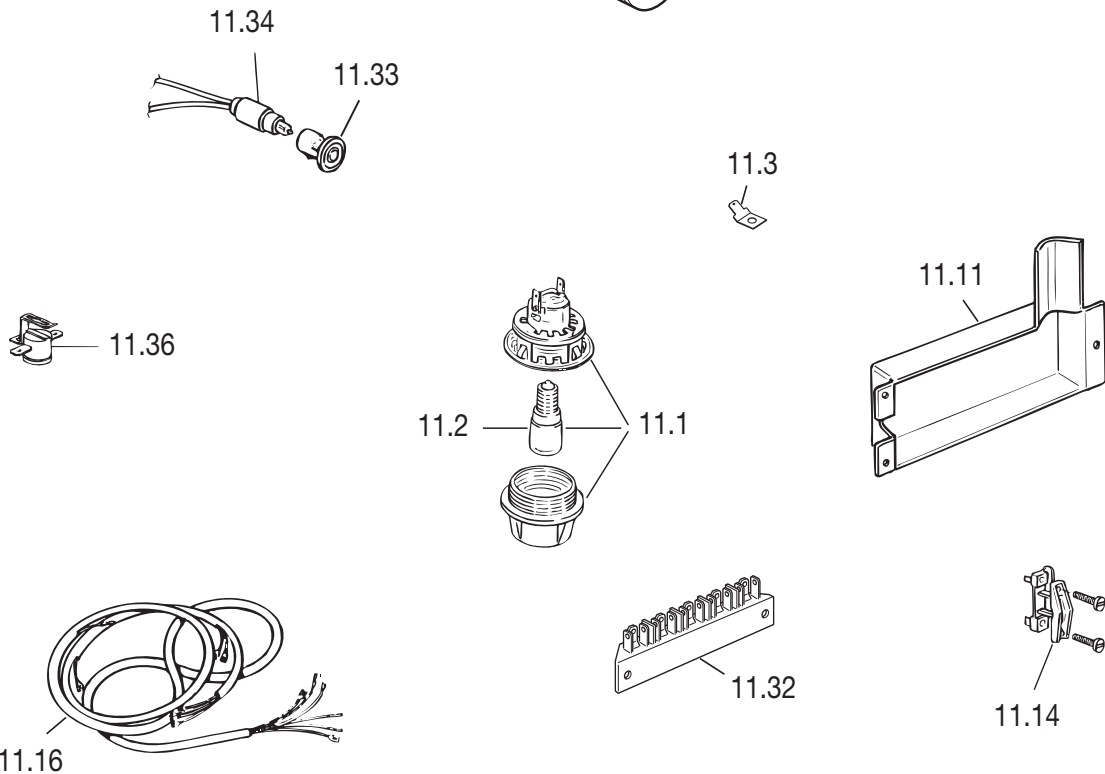

Ref.	Part description	Product code	
		C9T0CP019X	
		Feature	Part code
2.1	Knob		2183009482
2.2	Radiant hotplate - rear left, front right	Ø 145 - 1200W	04714230
2.3	Radiant hotplate - front left	Ø 180 - 1700W	04716230
2.4	Double radiant hotplate - rear right	210/120 - 2100/700W	04744230
2.5	Oval radiant hotplate - centre	Ø 140x250 - 1800/1000W	04745230
2.6	Hob hot assembly front centre		073087
2.7	Control lamp plate		1031134
2.8	Spring hob for each hot plate (2 for each hotplate)		035075
2.9	Spacer hob for each hot plate (2 for each hotplate)		085043
2.10	Screw hob for each hot plate (2 for each hotplate)		001111
2.11	Control lamp support		1031121
2.14	Switch pack - rear left, front right, front left		050021/E
2.15	Energy regulator - centre, rear right		050052230
9.1	Electronic timer		074105
11.1	Lamp holder assembly		072003
11.2	Lamp - 15 W		073013001
11.3	Earth plate		094221
11.11	Terminal block cover - rear cooker		103658A
11.14	Cable clamp - rear cooker		052008
11.16	Wiring loom		1131877
	Wires for hotplates		1131300
11.32	Terminal block - rear cooker	40A - 6P	051037
11.33	Control lamp lens - Red		073041.2
11.34	Control neon	L = 230	073039.2
11.36	Cut-out thermostat - left oven	160°C	066123
	Cut-in thermostat - left oven / right oven cooling fan	80°C	066145
	Cut-out thermostat - right oven	150°C	066073
-	Instruction booklet		1103423