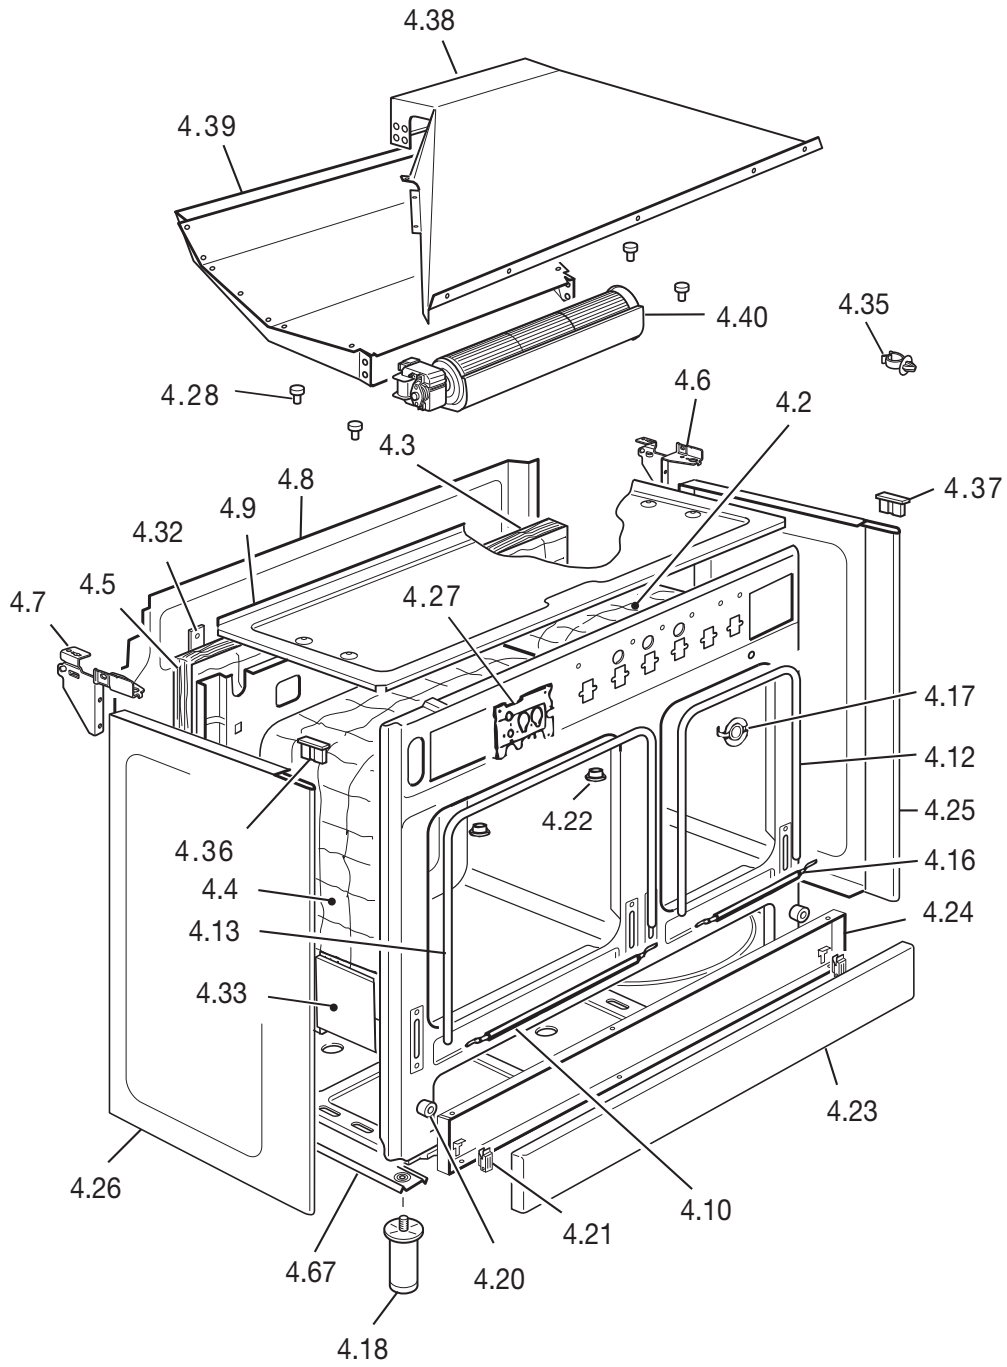

# Product installation diagrams

---

Models:  
CR9204  
CR9224

Ref.	Part description	Product code	
		<b>C9T0CP019X</b>	
		Feature	Part code
1.1	Rear trim		103637063
1.2	Glass with frame		355VC9S03
1.3	Hotplate support		51B9S02
1.4	Front control lamp support		094408
1.5	Spacer left/right		040041001
1.6	Stainless steel screw		001057
3.1	Control panel		0329T004
3.2	Control panel trim		1031191
3.3	Interior control panel		35M9S004H
4.50	Left oven side panel (Left)		45EN6106K
4.51	Left top oven panel		45EN6101K
4.52	Left oven side panel (Right)		45EN6107K
4.53	Body rear panel		45H9S001K
4.54	Left oven floor		47E6102K
4.55	Body front panel		45B36T01K
4.56	Lower element cover		45K96004Z
4.59	Rivet		211012
4.60	Right oven side panel (Left)		45E65104K
4.61	Right oven side panel (Right)		45E65105K
4.62	Right oven floor		47E9S001K
4.63	Right top oven panel		45E9T001K
4.64	Body rear panel		45H9T001K
4.65	Right oven rear spacer channel		4219S02Z
4.66	Right oven lower rear panel spacer		4219S03Z

Ref.	Part description	Product code	
		<b>C9T0CP019X</b>	
		Feature	Part code
4.2	Oven insulation		030172.1
4.3	Rear insulation		030207
4.4	Oven insulation		030206
4.5	Rear insulation		030185
4.6	Rear right coupler		094502DX
4.7	Rear left coupler		094502SX
4.8	Rear panel		4119T02
4.9	Upper shelter		4219S01Z
4.10	Top/bottom seal		053074
4.12	Seal		053093
4.13	Seal		053039
4.16	Bottom seal		053094
4.17	Rotisserie hole plug right oven		035097
4.18	Shim		103564
4.20	Buffer		040061
4.21	Hinge		063075
4.22	Sleeve		085044
4.23	Front panel		371V9609L
4.24	Inside panel		373V9601Y
4.25	Side panel right		36C91D1S
4.26	Side panel left		36C91S1S
4.27	Timer support front up		094136
4.28	Buffer		040056
4.32	Rear insulation support		4219604Z
4.33	Hinge protection		58BN601
4.35	Tube retainer		531533
4.36	Left stopper		081084/NS
4.37	Right stopper		081083/NS
4.38	Air conveyor		46A9S02Z
4.39	Funnel		46A9S01Z
4.40	Tangential fan		079025
4.67	Leg base support left/right		51B9604