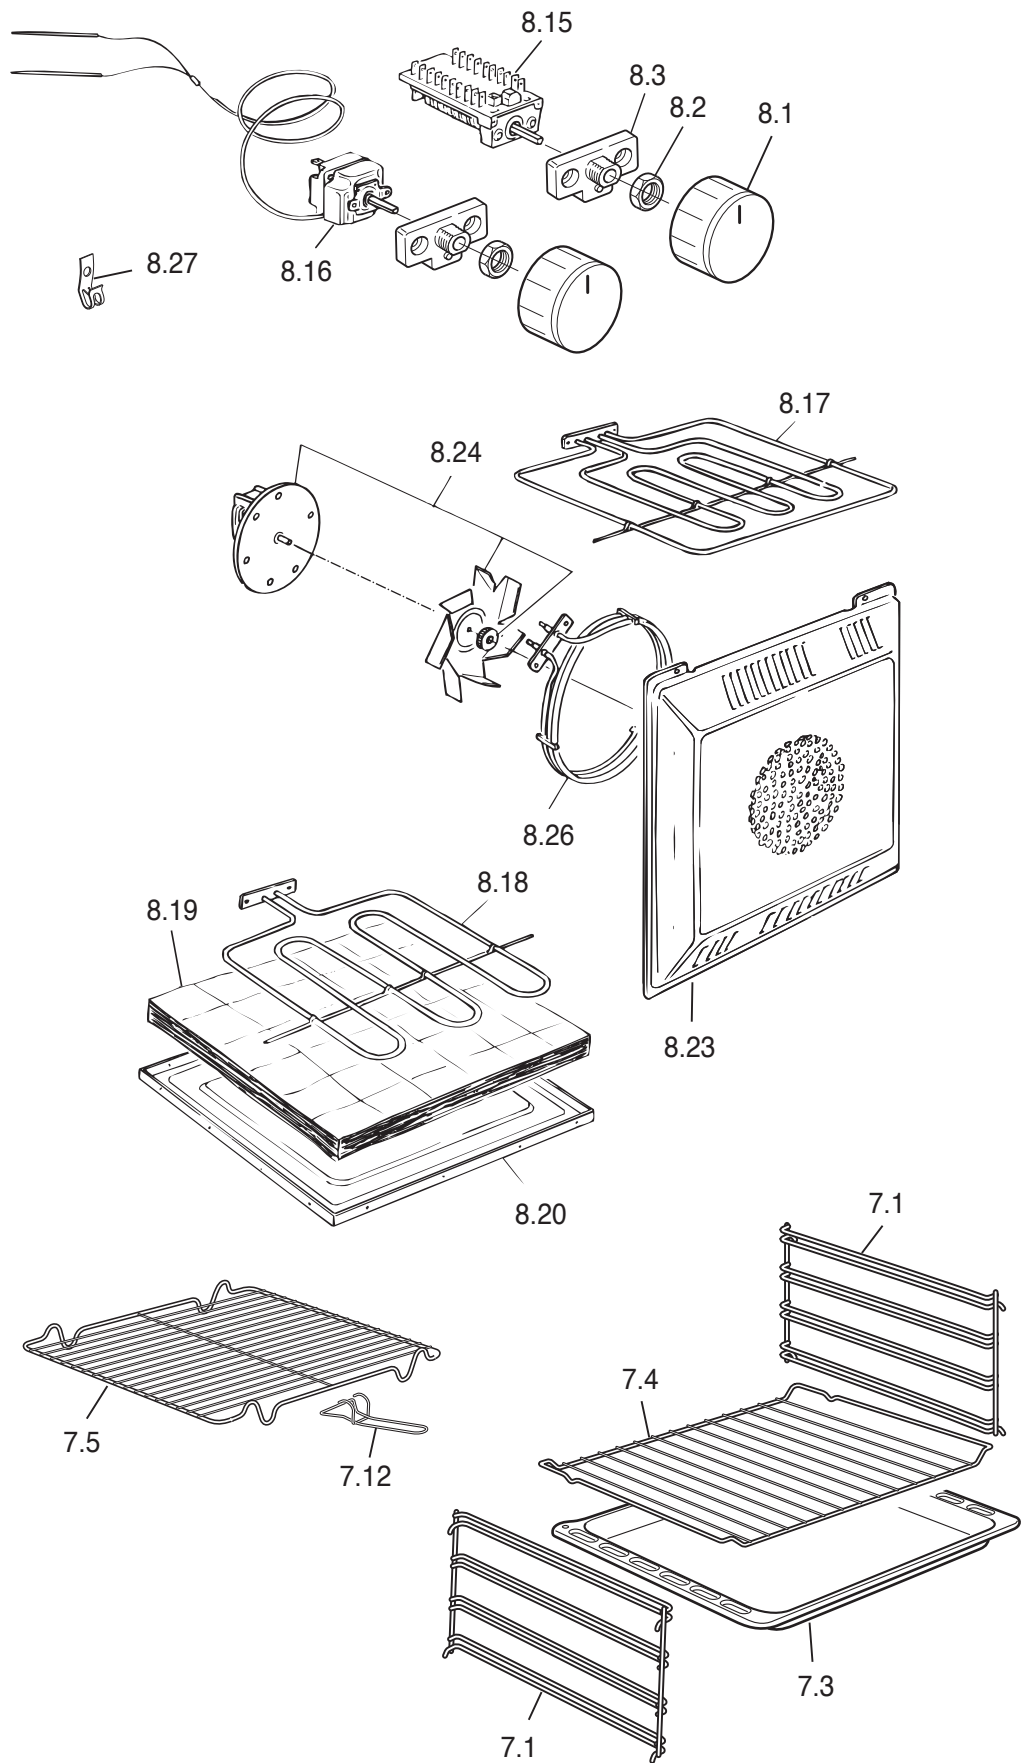

Ref.	Part description	Product code	
		C9T0CP019X	
		Feature	Part code
8.1	Oven knob		2183009482
8.2	Switch nut		214063
8.3	Switch plate support		103210.1
8.15	Oven switch		050028.1
8.16	Oven thermostat		066072
8.17	Top + grill element	230V	062103004
8.18	Bottom element	230V	062107004
8.19	Bottom element insulation		030083.1
8.20	Bottom insulation support		4216102Z
8.23	Fan diffuser		47AN604K
8.24	Fan motor		079008001F
8.26	Fan element	230 V	062097004
8.27	Clips		213025
7.1	Shelf support		217291
7.3	Oven tray		48B6101K
7.4	Oven shelf		217220
7.5	Grill-pan grid		217397
7.12	Grill-pan grid handle		037144