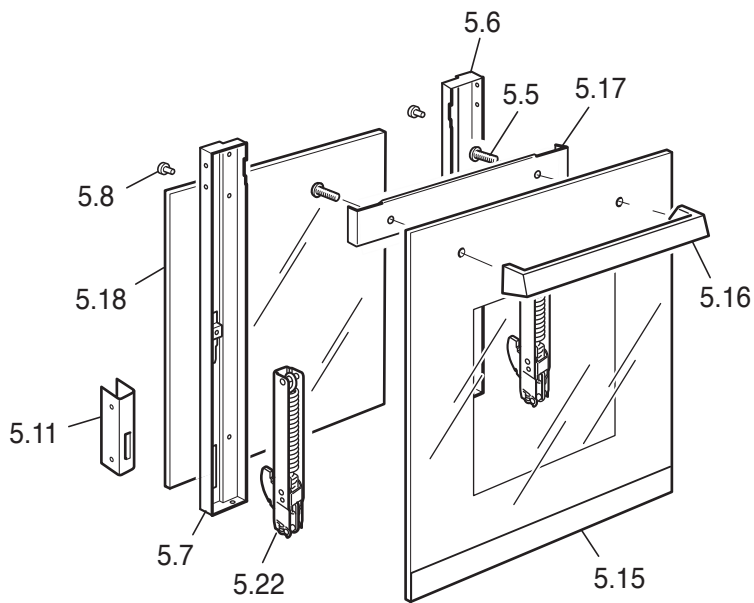

# Product installation diagrams

---

Models:  
CR9204  
CR9224

Ref.	Part description	Product code	
		<b>C9T0CP019X</b>	
		Feature	Part code
1.1	Rear trim		103637063
1.2	Glass with frame		355VC9S03
1.3	Hotplate support		51B9S02
1.4	Front control lamp support		094408
1.5	Spacer left/right		040041001
1.6	Stainless steel screw		001057
3.1	Control panel		0329T004
3.2	Control panel trim		1031191
3.3	Interior control panel		35M9S004H
4.50	Left oven side panel (Left)		45EN6106K
4.51	Left top oven panel		45EN6101K
4.52	Left oven side panel (Right)		45EN6107K
4.53	Body rear panel		45H9S001K
4.54	Left oven floor		47E6102K
4.55	Body front panel		45B36T01K
4.56	Lower element cover		45K96004Z
4.59	Rivet		211012
4.60	Right oven side panel (Left)		45E65104K
4.61	Right oven side panel (Right)		45E65105K
4.62	Right oven floor		47E9S001K
4.63	Right top oven panel		45E9T001K
4.64	Body rear panel		45H9T001K
4.65	Right oven rear spacer channel		4219S02Z
4.66	Right oven lower rear panel spacer		4219S03Z

Ref.	Part description	Product code	
		<b>C9T0CP019X</b>	
		Feature	Part code
5.1	Door glass		0321T004
5.2	Door handle		037299061
5.4	Fixing bar		51B9103H
5.5	Door handle screw		001265
5.6	Right door trim		51A9T01DH
5.7	Left door trim		51A9T01SH
5.8	Rubber		040051
5.9	Inner glass		0312726TH
5.10	Right door hinge (male)		063123
5.11	Door hinge (female)		063109
5.15	Door glass		0329S2728B
5.16	Door handle		037300061
5.17	Fixing bar		51B9S07H
5.18	Inner glass		0312727TH
5.22	Left door hinge (male)		063124