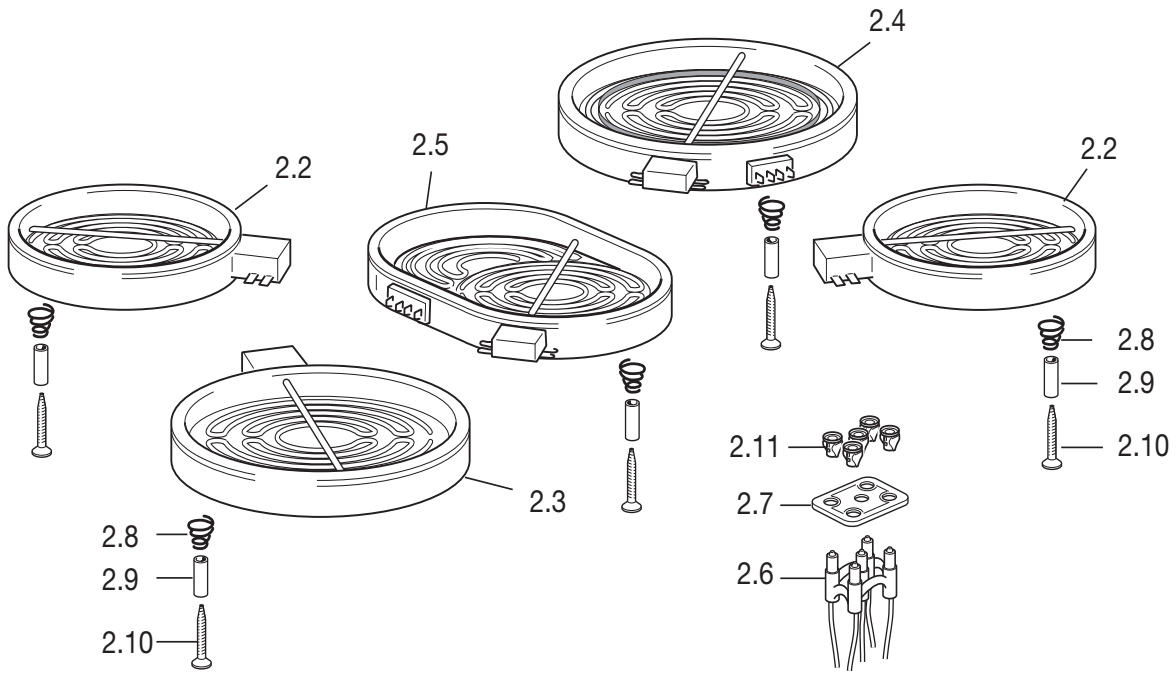

Ref.	Part description	Product code	
		C9T0CP019X	
		Feature	Part code
2.1	Knob		2183009482
2.2	Radiant hotplate - rear left, front right	Ø 145 - 1200W	04714230
2.3	Radiant hotplate - front left	Ø 180 - 1700W	04716230
2.4	Double radiant hotplate - rear right	210/120 - 2100/700W	04744230
2.5	Oval radiant hotplate - centre	Ø 140x250 - 1800/1000W	04745230
2.6	Hob hot assembly front centre		073087
2.7	Control lamp plate		1031134
2.8	Spring hob for each hot plate (2 for each hotplate)		035075
2.9	Spacer hob for each hot plate (2 for each hotplate)		085043
2.10	Screw hob for each hot plate (2 for each hotplate)		001111
2.11	Control lamp support		1031121
2.14	Switch pack - rear left, front right, front left		050021/E
2.15	Energy regulator - centre, rear right		050052230
9.1	Electronic timer		074105
11.1	Lamp holder assembly		072003
11.2	Lamp - 15 W		073013001
11.3	Earth plate		094221
11.11	Terminal block cover - rear cooker		103658A
11.14	Cable clamp - rear cooker		052008
11.16	Wiring loom		1131877
	Wires for hotplates		1131300
11.32	Terminal block - rear cooker	40A - 6P	051037
11.33	Control lamp lens - Red		073041.2
11.34	Control neon	L = 230	073039.2
11.36	Cut-out thermostat - left oven	160°C	066123
	Cut-in thermostat - left oven / right oven cooling fan	80°C	066145
	Cut-out thermostat - right oven	150°C	066073
-	Instruction booklet		1103423