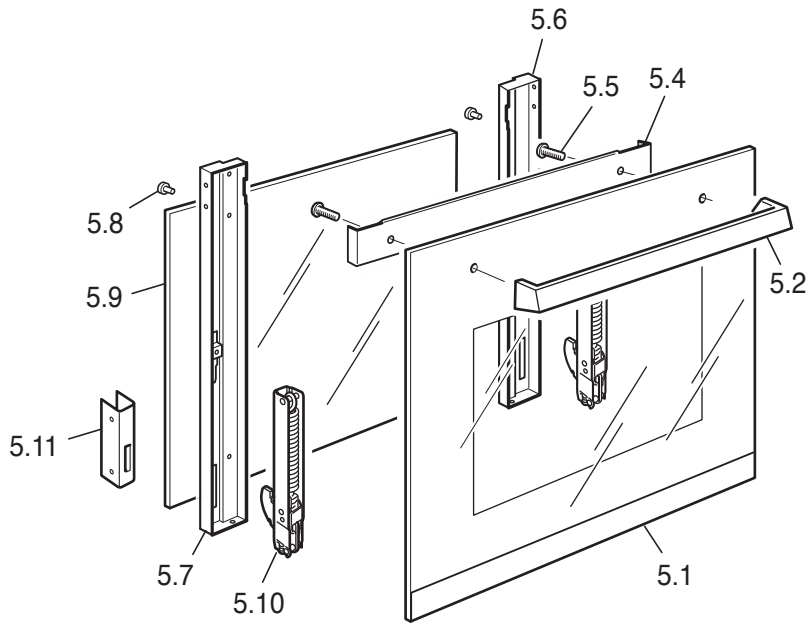

# Product installation diagrams

---

Models:  
CR9204  
CR9224

Ref.	Part description	Product code	
		<b>C9T0CP019X</b>	
		Feature	Part code
1.1	Rear trim		103637063
1.2	Glass with frame		355VC9S03
1.3	Hotplate support		51B9S02
1.4	Front control lamp support		094408
1.5	Spacer left/right		040041001
1.6	Stainless steel screw		001057
3.1	Control panel		0329T004
3.2	Control panel trim		1031191
3.3	Interior control panel		35M9S004H
4.50	Left oven side panel (Left)		45EN6106K
4.51	Left top oven panel		45EN6101K
4.52	Left oven side panel (Right)		45EN6107K
4.53	Body rear panel		45H9S001K
4.54	Left oven floor		47E6102K
4.55	Body front panel		45B36T01K
4.56	Lower element cover		45K96004Z
4.59	Rivet		211012
4.60	Right oven side panel (Left)		45E65104K
4.61	Right oven side panel (Right)		45E65105K
4.62	Right oven floor		47E9S001K
4.63	Right top oven panel		45E9T001K
4.64	Body rear panel		45H9T001K
4.65	Right oven rear spacer channel		4219S02Z
4.66	Right oven lower rear panel spacer		4219S03Z

Ref.	Part description	Product code	
		<b>C9T0CP019X</b>	
		Feature	Part code
4.2	Oven insulation		030172.1
4.3	Rear insulation		030207
4.4	Oven insulation		030206
4.5	Rear insulation		030185
4.6	Rear right coupler		094502DX
4.7	Rear left coupler		094502SX
4.8	Rear panel		4119T02
4.9	Upper shelter		4219S01Z
4.10	Top/bottom seal		053074
4.12	Seal		053093
4.13	Seal		053039
4.16	Bottom seal		053094
4.17	Rotisserie hole plug right oven		035097
4.18	Shim		103564
4.20	Buffer		040061
4.21	Hinge		063075
4.22	Sleeve		085044
4.23	Front panel		371V9609L
4.24	Inside panel		373V9601Y
4.25	Side panel right		36C91D1S
4.26	Side panel left		36C91S1S
4.27	Timer support front up		094136
4.28	Buffer		040056
4.32	Rear insulation support		4219604Z
4.33	Hinge protection		58BN601
4.35	Tube retainer		531533
4.36	Left stopper		081084/NS
4.37	Right stopper		081083/NS
4.38	Air conveyor		46A9S02Z
4.39	Funnel		46A9S01Z
4.40	Tangential fan		079025
4.67	Leg base support left/right		51B9604