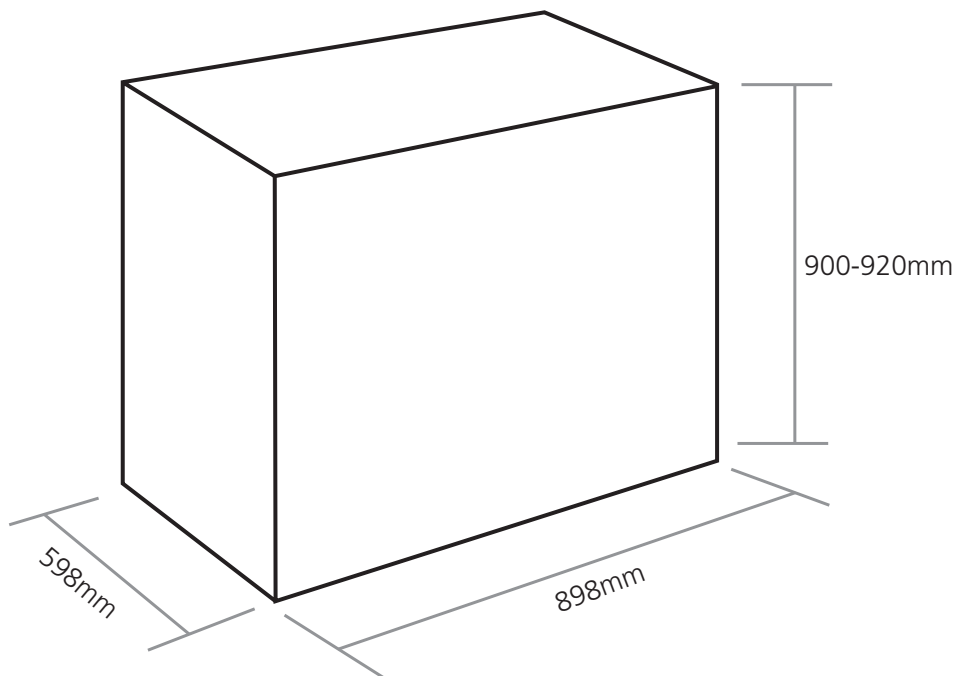

# CR9224

Caple Sense 900mm Range

TECHNICAL INFORMATION

# Product installation diagrams

---

Models:  
CR9204  
CR9224

Ref.	Part description	Product code	
		<b>C9T0CP019X</b>	
		Feature	Part code
1.1	Rear trim		103637063
1.2	Glass with frame		355VC9S03
1.3	Hotplate support		51B9S02
1.4	Front control lamp support		094408
1.5	Spacer left/right		040041001
1.6	Stainless steel screw		001057
3.1	Control panel		0329T004
3.2	Control panel trim		1031191
3.3	Interior control panel		35M9S004H
4.50	Left oven side panel (Left)		45EN6106K
4.51	Left top oven panel		45EN6101K
4.52	Left oven side panel (Right)		45EN6107K
4.53	Body rear panel		45H9S001K
4.54	Left oven floor		47E6102K
4.55	Body front panel		45B36T01K
4.56	Lower element cover		45K96004Z
4.59	Rivet		211012
4.60	Right oven side panel (Left)		45E65104K
4.61	Right oven side panel (Right)		45E65105K
4.62	Right oven floor		47E9S001K
4.63	Right top oven panel		45E9T001K
4.64	Body rear panel		45H9T001K
4.65	Right oven rear spacer channel		4219S02Z
4.66	Right oven lower rear panel spacer		4219S03Z