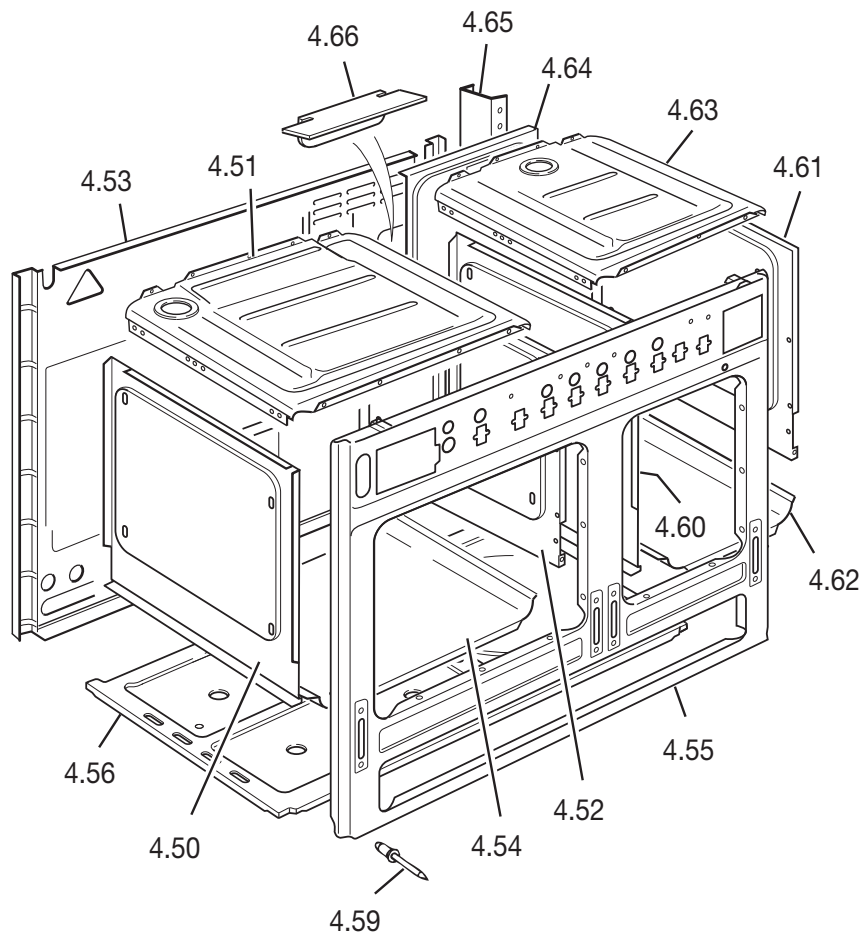

# Product installation diagrams

---

Models:  
CR9204  
CR9224

Ref.	Part description	Product code	
		<b>C9T0CP019X</b>	
		Feature	Part code
1.1	Rear trim		103637063
1.2	Glass with frame		355VC9S03
1.3	Hotplate support		51B9S02
1.4	Front control lamp support		094408
1.5	Spacer left/right		040041001
1.6	Stainless steel screw		001057
3.1	Control panel		0329T004
3.2	Control panel trim		1031191
3.3	Interior control panel		35M9S004H
4.50	Left oven side panel (Left)		45EN6106K
4.51	Left top oven panel		45EN6101K
4.52	Left oven side panel (Right)		45EN6107K
4.53	Body rear panel		45H9S001K
4.54	Left oven floor		47E6102K
4.55	Body front panel		45B36T01K
4.56	Lower element cover		45K96004Z
4.59	Rivet		211012
4.60	Right oven side panel (Left)		45E65104K
4.61	Right oven side panel (Right)		45E65105K
4.62	Right oven floor		47E9S001K
4.63	Right top oven panel		45E9T001K
4.64	Body rear panel		45H9T001K
4.65	Right oven rear spacer channel		4219S02Z
4.66	Right oven lower rear panel spacer		4219S03Z

Ref.	Part description	Product code	
		<b>C9T0CP019X</b>	
		Feature	Part code
4.2	Oven insulation		030172.1
4.3	Rear insulation		030207
4.4	Oven insulation		030206
4.5	Rear insulation		030185
4.6	Rear right coupler		094502DX
4.7	Rear left coupler		094502SX
4.8	Rear panel		4119T02
4.9	Upper shelter		4219S01Z
4.10	Top/bottom seal		053074
4.12	Seal		053093
4.13	Seal		053039
4.16	Bottom seal		053094
4.17	Rotisserie hole plug right oven		035097
4.18	Shim		103564
4.20	Buffer		040061
4.21	Hinge		063075
4.22	Sleeve		085044
4.23	Front panel		371V9609L
4.24	Inside panel		373V9601Y
4.25	Side panel right		36C91D1S
4.26	Side panel left		36C91S1S
4.27	Timer support front up		094136
4.28	Buffer		040056
4.32	Rear insulation support		4219604Z
4.33	Hinge protection		58BN601
4.35	Tube retainer		531533
4.36	Left stopper		081084/NS
4.37	Right stopper		081083/NS
4.38	Air conveyor		46A9S02Z
4.39	Funnel		46A9S01Z
4.40	Tangential fan		079025
4.67	Leg base support left/right		51B9604