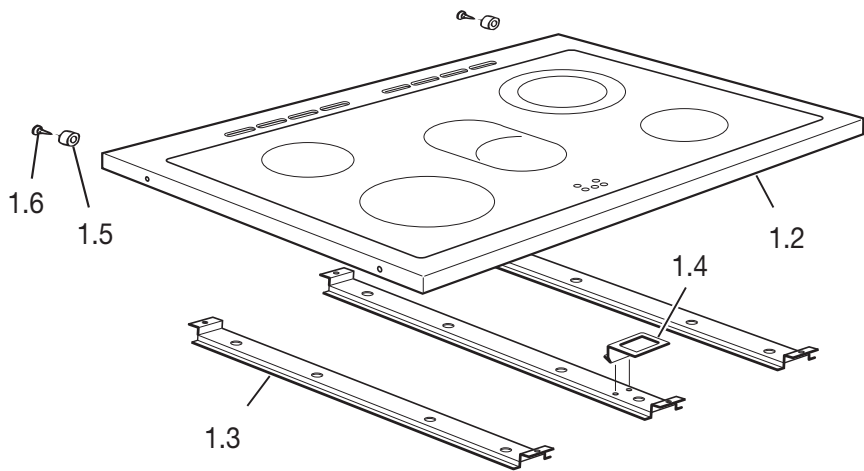

# Product installation diagrams

---

Models:  
CR9204  
CR9224

Ref.	Part description	Product code	
		<b>C9T0CP019X</b>	
		Feature	Part code
1.1	Rear trim		103637063
1.2	Glass with frame		355VC9S03
1.3	Hotplate support		51B9S02
1.4	Front control lamp support		094408
1.5	Spacer left/right		040041001
1.6	Stainless steel screw		001057
3.1	Control panel		0329T004
3.2	Control panel trim		1031191
3.3	Interior control panel		35M9S004H
4.50	Left oven side panel (Left)		45EN6106K
4.51	Left top oven panel		45EN6101K
4.52	Left oven side panel (Right)		45EN6107K
4.53	Body rear panel		45H9S001K
4.54	Left oven floor		47E6102K
4.55	Body front panel		45B36T01K
4.56	Lower element cover		45K96004Z
4.59	Rivet		211012
4.60	Right oven side panel (Left)		45E65104K
4.61	Right oven side panel (Right)		45E65105K
4.62	Right oven floor		47E9S001K
4.63	Right top oven panel		45E9T001K
4.64	Body rear panel		45H9T001K
4.65	Right oven rear spacer channel		4219S02Z
4.66	Right oven lower rear panel spacer		4219S03Z

Ref.	Part description	Product code	
		<b>C9T0CP019X</b>	
		Feature	Part code
4.2	Oven insulation		030172.1
4.3	Rear insulation		030207
4.4	Oven insulation		030206
4.5	Rear insulation		030185
4.6	Rear right coupler		094502DX
4.7	Rear left coupler		094502SX
4.8	Rear panel		4119T02
4.9	Upper shelter		4219S01Z
4.10	Top/bottom seal		053074
4.12	Seal		053093
4.13	Seal		053039
4.16	Bottom seal		053094
4.17	Rotisserie hole plug right oven		035097
4.18	Shim		103564
4.20	Buffer		040061
4.21	Hinge		063075
4.22	Sleeve		085044
4.23	Front panel		371V9609L
4.24	Inside panel		373V9601Y
4.25	Side panel right		36C91D1S
4.26	Side panel left		36C91S1S
4.27	Timer support front up		094136
4.28	Buffer		040056
4.32	Rear insulation support		4219604Z
4.33	Hinge protection		58BN601
4.35	Tube retainer		531533
4.36	Left stopper		081084/NS
4.37	Right stopper		081083/NS
4.38	Air conveyor		46A9S02Z
4.39	Funnel		46A9S01Z
4.40	Tangential fan		079025
4.67	Leg base support left/right		51B9604