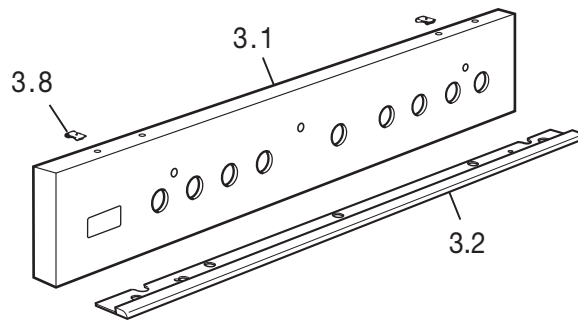

# Product installation diagrams

---

Models:  
CR9204  
CR9224

Ref.	Part description	Product code	
		<b>C9T0CP019X</b>	
		Feature	Part code
1.1	Rear trim		103637063
1.2	Glass with frame		355VC9S03
1.3	Hotplate support		51B9S02
1.4	Front control lamp support		094408
1.5	Spacer left/right		040041001
1.6	Stainless steel screw		001057
3.1	Control panel		0329T004
3.2	Control panel trim		1031191
3.3	Interior control panel		35M9S004H
4.50	Left oven side panel (Left)		45EN6106K
4.51	Left top oven panel		45EN6101K
4.52	Left oven side panel (Right)		45EN6107K
4.53	Body rear panel		45H9S001K
4.54	Left oven floor		47E6102K
4.55	Body front panel		45B36T01K
4.56	Lower element cover		45K96004Z
4.59	Rivet		211012
4.60	Right oven side panel (Left)		45E65104K
4.61	Right oven side panel (Right)		45E65105K
4.62	Right oven floor		47E9S001K
4.63	Right top oven panel		45E9T001K
4.64	Body rear panel		45H9T001K
4.65	Right oven rear spacer channel		4219S02Z
4.66	Right oven lower rear panel spacer		4219S03Z

Ref.	Part description	Product code	
		<b>C9T0CP019X</b>	
		Feature	Part code
4.2	Oven insulation		030172.1
4.3	Rear insulation		030207
4.4	Oven insulation		030206
4.5	Rear insulation		030185
4.6	Rear right coupler		094502DX
4.7	Rear left coupler		094502SX
4.8	Rear panel		4119T02
4.9	Upper shelter		4219S01Z
4.10	Top/bottom seal		053074
4.12	Seal		053093
4.13	Seal		053039
4.16	Bottom seal		053094
4.17	Rotisserie hole plug right oven		035097
4.18	Shim		103564
4.20	Buffer		040061
4.21	Hinge		063075
4.22	Sleeve		085044
4.23	Front panel		371V9609L
4.24	Inside panel		373V9601Y
4.25	Side panel right		36C91D1S
4.26	Side panel left		36C91S1S
4.27	Timer support front up		094136
4.28	Buffer		040056
4.32	Rear insulation support		4219604Z
4.33	Hinge protection		58BN601
4.35	Tube retainer		531533
4.36	Left stopper		081084/NS
4.37	Right stopper		081083/NS
4.38	Air conveyor		46A9S02Z
4.39	Funnel		46A9S01Z
4.40	Tangential fan		079025
4.67	Leg base support left/right		51B9604