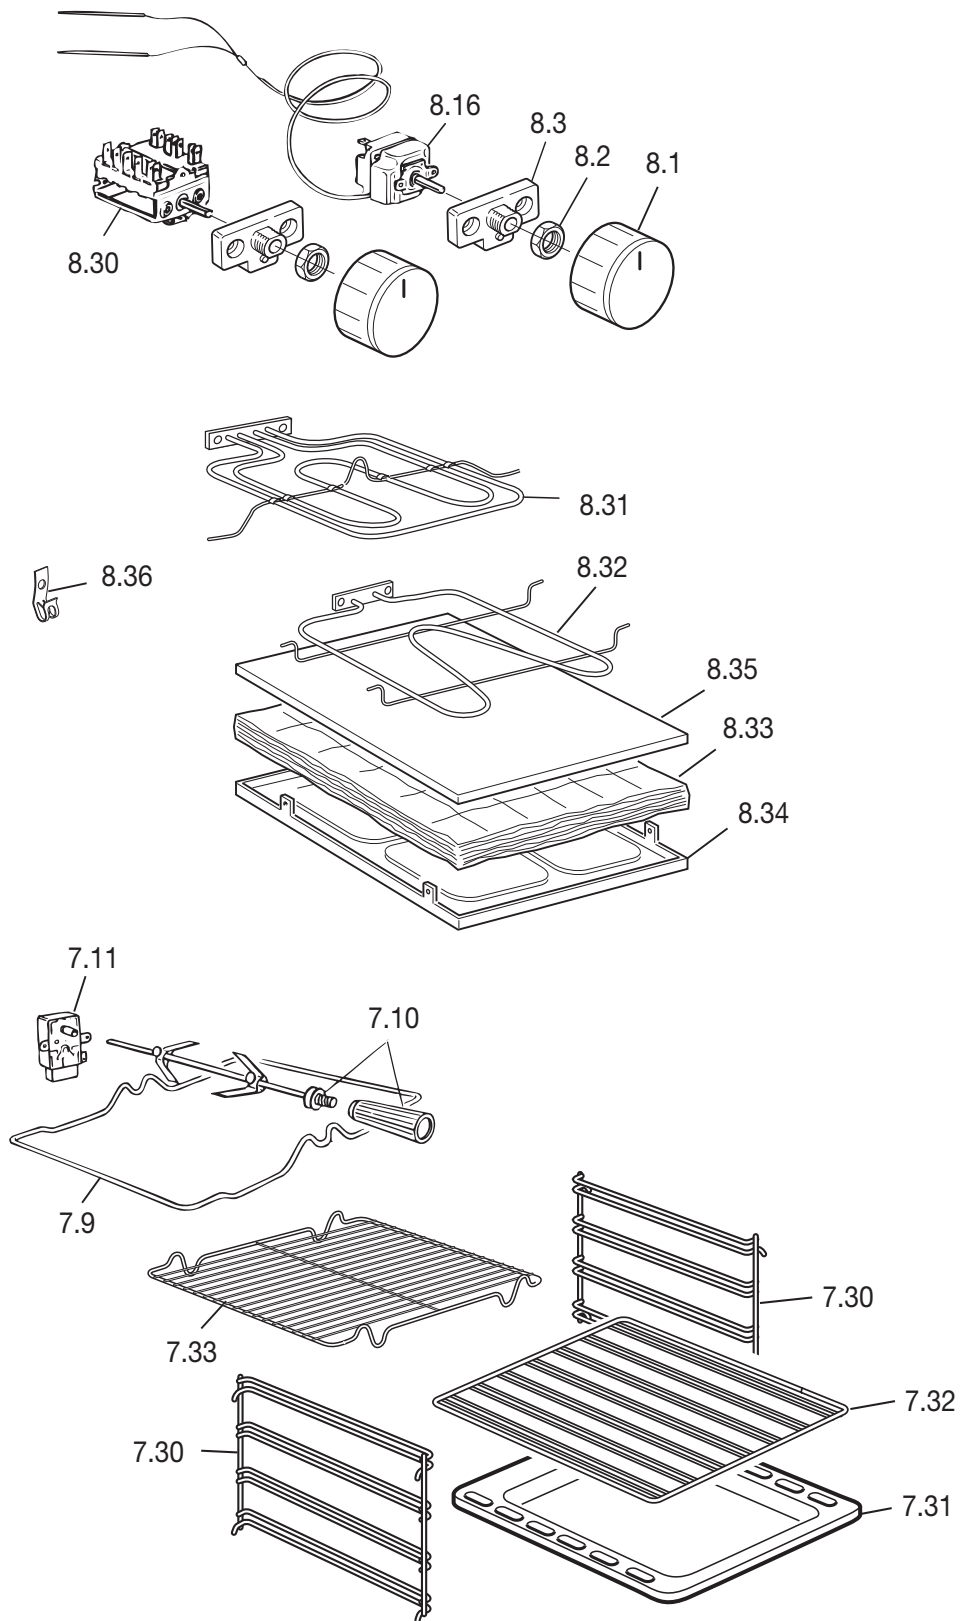

Ref.	Part description	Product code	
		C9T0CP019X	
		Feature	Part code
8.1	Oven knob		2183009482
8.16	Oven thermostat		066072
8.30	Oven switch		050030
8.31	Top + grill element		062102004
8.32	Bottom element	230V	062096004
8.33	Bottom element insulation	230V	030129.1
8.34	Bottom element support		4219S04Z
8.35	Bottom element protection		4219S05Z
8.36	Clip		213025
7.9	Rotisserie support		217539
7.10	Rotisserie spear		080025+037012
7.11	Rotisserie motor		079014
7.30	Shelf support		217307
7.31	Oven tray		48B9S001K
7.32	Oven shelf		217542
7.33	Grill-pan grid		217537