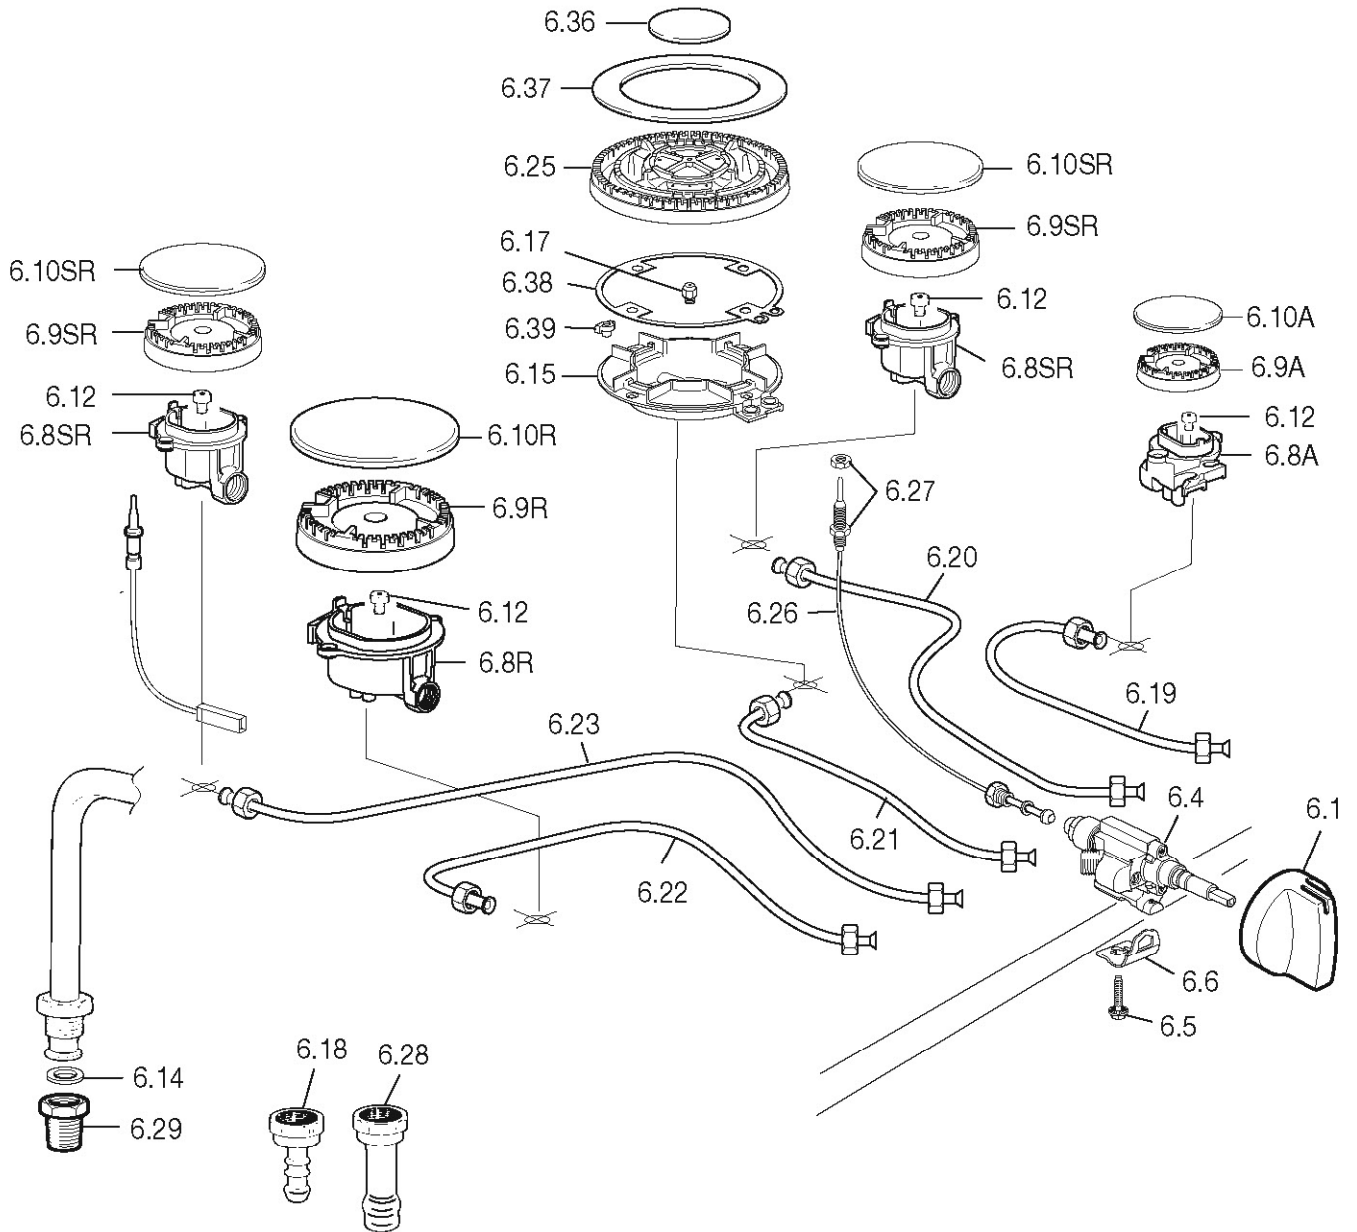

Cable 900mm Range Cooker

CR9108

Caple 900mm Range Cooker

CR9108

Cable 900mm Range Cooker

CR9108 - Caple 900mm Range Cooker

Item	Part Code	Description
1.5	040041001	Plug
1.6	001007	Stainless steel screw
2.1	3429S50001	Manifold
2.2	3319S502S	Cooktop
2.5	51B9S01	Burners support
2.6	027015	Inlet pipe plug
2.12	053024.1	Gasket
2.13	103615	Pin
2.14	035100	Spring
2.15	217566	Pan-support
2.16	217639	Central pan-support
2.17	214062	Nut
2.18	094473	Fixing plate
2.20	51B9S05	Cross-piece
2.23	001234.1	Screw
2.26	001167	Screw
3.1	35N91A4LCP	Control panel
3.2	103760	Control panel trim
3.8	213007	Clips
4.4	030179.1	Oven insulation
4.5	030213	Rear insulation
4.6	094417DX	Rear right coupler
4.7	094417SX	Rear left coupler
4.8	4119602	Rear panel
4.9	4219T06Z	Upper shelter
4.13	053101	Seal
4.18	103533.1	Shim
4.20	040061	Buffer
4.21	063075	Hinge
4.23	371V961LCP	Front panel
4.24	373V9601A	Inside panel
4.25	36C96D1H	Side panel right
4.26	36C96S1H	Side panel left
4.27	094260	Switch support front up
4.31	094412	Bracket
4.32	4219604Z	Rear insulation support
4.33	4216108Z	Hinge protection
4.34	035097	Rotisserie hole plug
4.36	081084080	Left stopper
4.37	081083080	Right stopper
4.38	46A9S02Z	Air conveyor
4.39	46A9S01Z	Funnel
4.40	079025	Tangential fan