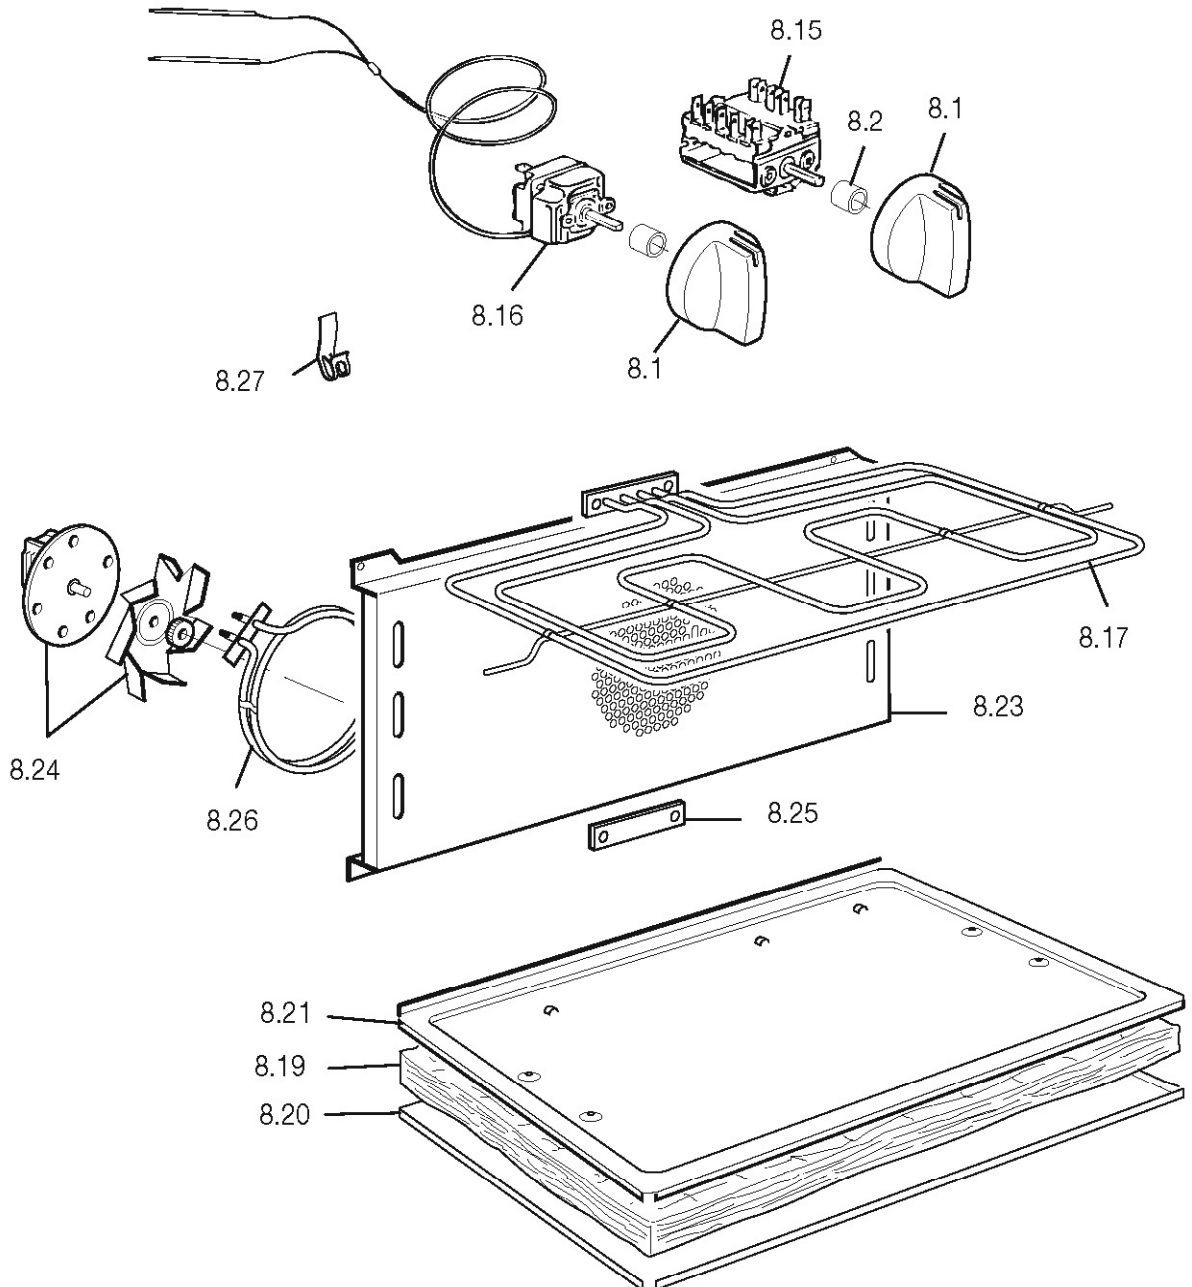

Cable 900mm Range Cooker

CR9108

Caple 900mm Range Cooker

CR9108

Cable 900mm Range Cooker

CR9108 - Caple 900mm Range Cooker

Item	Part Code	Description
1.5	040041001	Plug
1.6	001007	Stainless steel screw
2.1	3429S50001	Manifold
2.2	3319S502S	Cooktop
2.5	51B9S01	Burners support
2.6	027015	Inlet pipe plug
2.12	053024.1	Gasket
2.13	103615	Pin
2.14	035100	Spring
2.15	217566	Pan-support
2.16	217639	Central pan-support
2.17	214062	Nut
2.18	094473	Fixing plate
2.20	51B9S05	Cross-piece
2.23	001234.1	Screw
2.26	001167	Screw
3.1	35N91A4LCP	Control panel
3.2	103760	Control panel trim
3.8	213007	Clips
4.4	030179.1	Oven insulation
4.5	030213	Rear insulation
4.6	094417DX	Rear right coupler
4.7	094417SX	Rear left coupler
4.8	4119602	Rear panel
4.9	4219T06Z	Upper shelter
4.13	053101	Seal
4.18	103533.1	Shim
4.20	040061	Buffer
4.21	063075	Hinge
4.23	371V961LCP	Front panel
4.24	373V9601A	Inside panel
4.25	36C96D1H	Side panel right
4.26	36C96S1H	Side panel left
4.27	094260	Switch support front up
4.31	094412	Bracket
4.32	4219604Z	Rear insulation support
4.33	4216108Z	Hinge protection
4.34	035097	Rotisserie hole plug
4.36	081084080	Left stopper
4.37	081083080	Right stopper
4.38	46A9S02Z	Air conveyor
4.39	46A9S01Z	Funnel
4.40	079025	Tangential fan