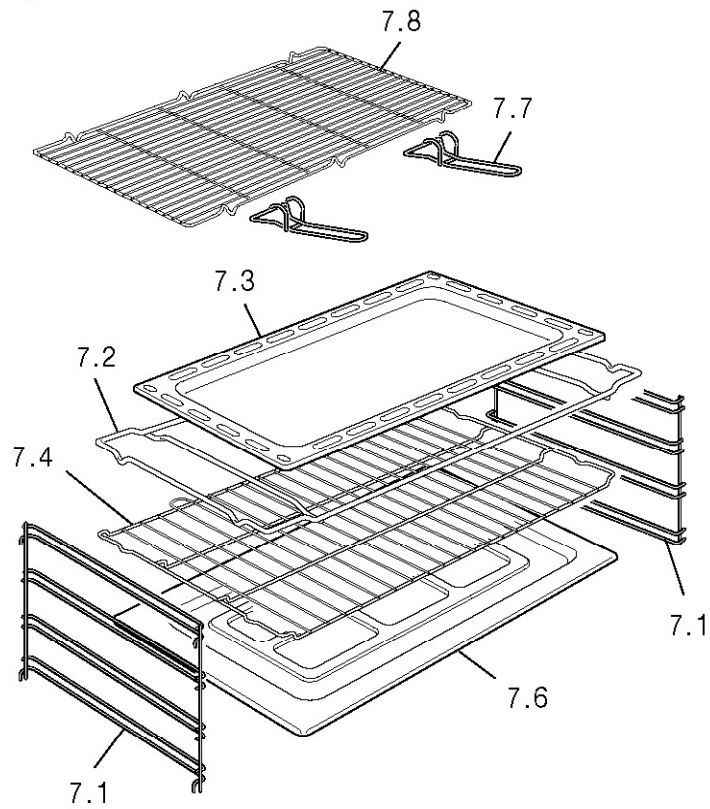

CR9108

Caple 900mm Range Cooker