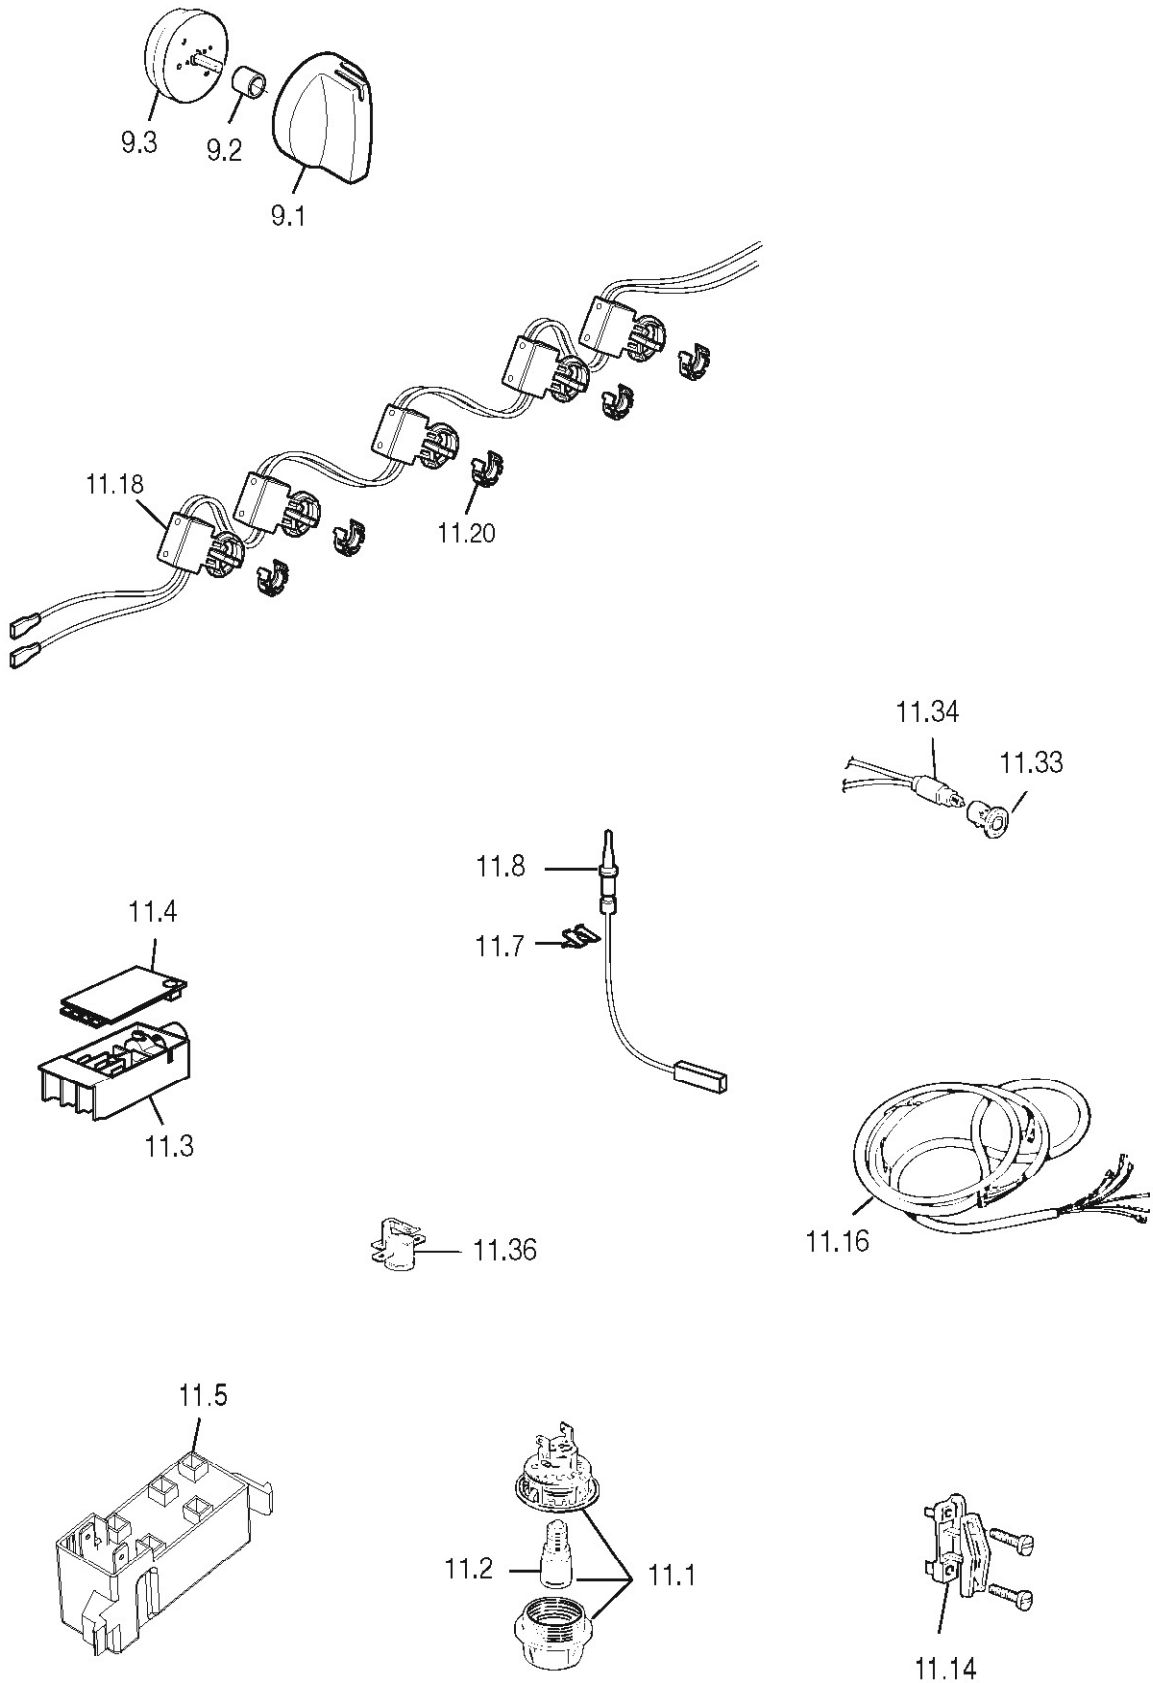

Cable 900mm Range Cooker

CR9108

Caple 900mm Range Cooker

CR9108

Cable 900mm Range Cooker

CR9108 - Caple 900mm Range Cooker

Item	Part Code	Description
1.5	040041001	Plug
1.6	001007	Stainless steel screw
2.1	3429S50001	Manifold
2.2	3319S502S	Cooktop
2.5	51B9S01	Burners support
2.6	027015	Inlet pipe plug
2.12	053024.1	Gasket
2.13	103615	Pin
2.14	035100	Spring
2.15	217566	Pan-support
2.16	217639	Central pan-support
2.17	214062	Nut
2.18	094473	Fixing plate
2.20	51B9S05	Cross-piece
2.23	001234.1	Screw
2.26	001167	Screw
3.1	35N91A4LCP	Control panel
3.2	103760	Control panel trim
3.8	213007	Clips
4.4	030179.1	Oven insulation
4.5	030213	Rear insulation
4.6	094417DX	Rear right coupler
4.7	094417SX	Rear left coupler
4.8	4119602	Rear panel
4.9	4219T06Z	Upper shelter
4.13	053101	Seal
4.18	103533.1	Shim
4.20	040061	Buffer
4.21	063075	Hinge
4.23	371V961LCP	Front panel
4.24	373V9601A	Inside panel
4.25	36C96D1H	Side panel right
4.26	36C96S1H	Side panel left
4.27	094260	Switch support front up
4.31	094412	Bracket
4.32	4219604Z	Rear insulation support
4.33	4216108Z	Hinge protection
4.34	035097	Rotisserie hole plug
4.36	081084080	Left stopper
4.37	081083080	Right stopper
4.38	46A9S02Z	Air conveyor
4.39	46A9S01Z	Funnel
4.40	079025	Tangential fan