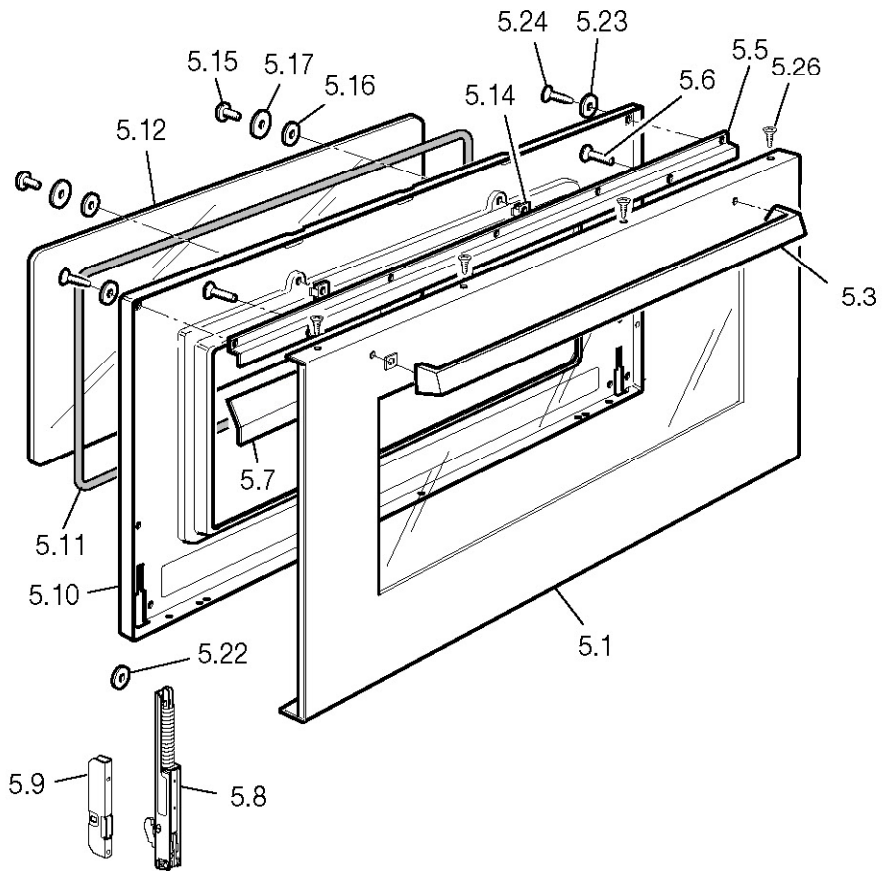

CR9108

Caple 900mm Range Cooker