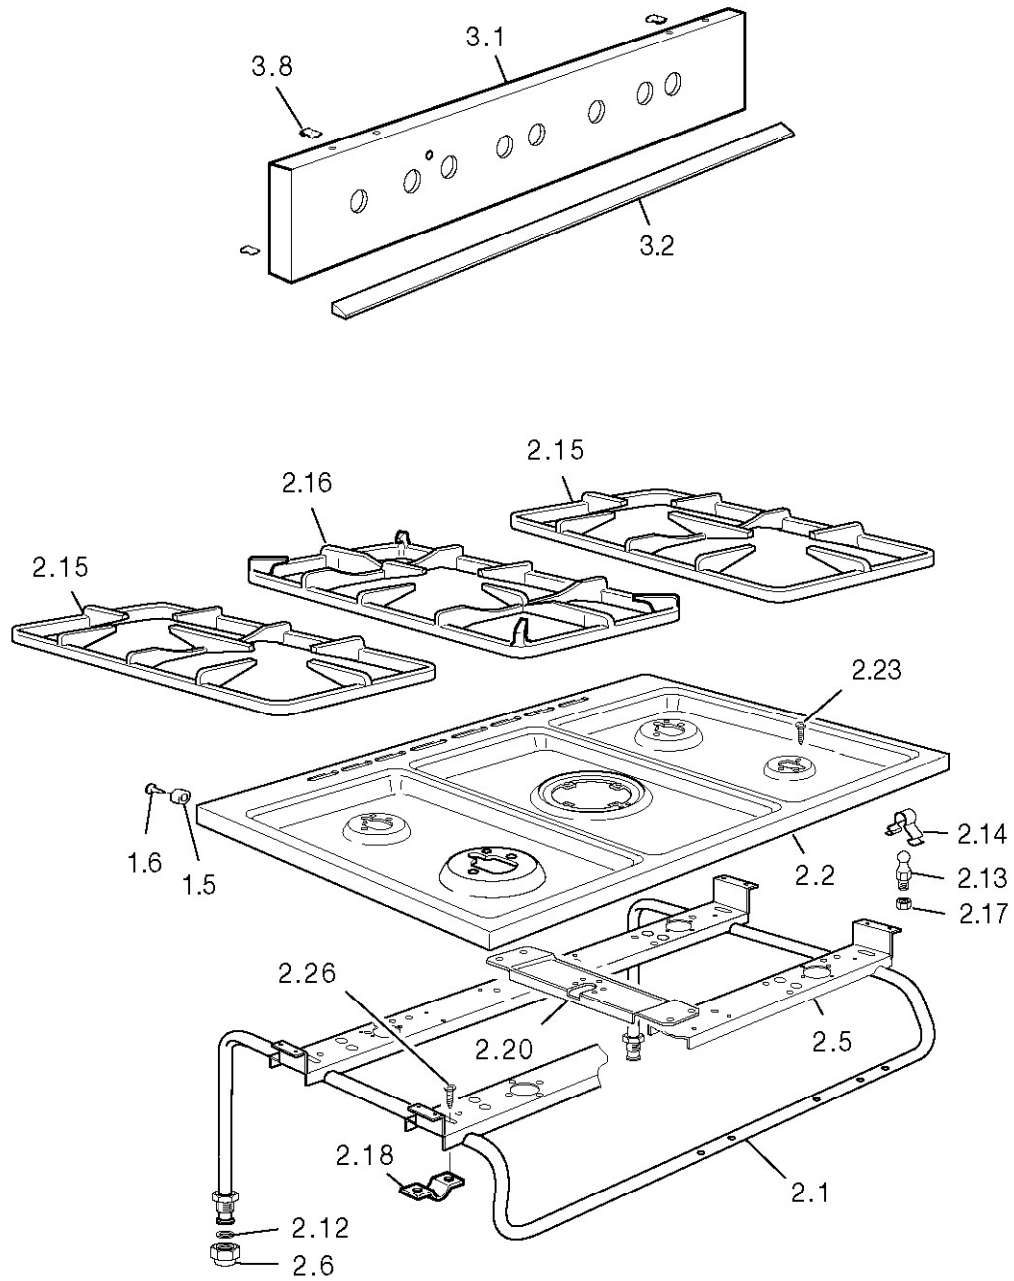

CR9108

Caple 900mm Range Cooker