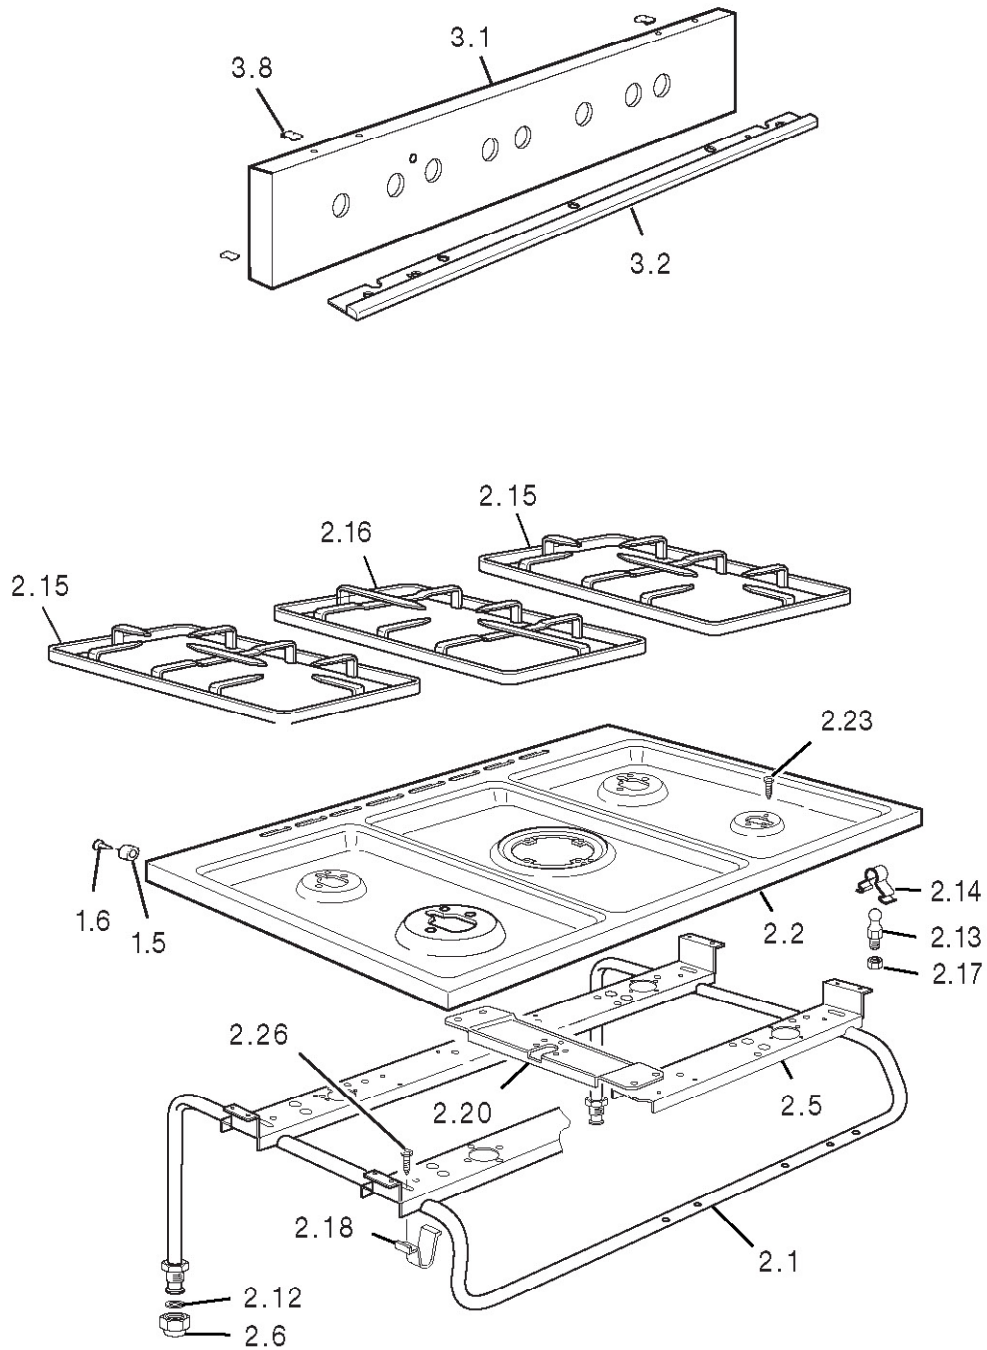

## CR9104 - Caple 900mm Range

Item	Part Code	Description
1.5	040041001	Plug
1.6	001007	Stainless steel screw
2.1	3429S50001	Manifold
2.2	3319S511S	Cooktop
2.5	51B9S01	Burners support
2.6	027015	Inlet pipe plug
2.12	053024.1	Gasket
2.13	103615	Pin
2.14	035100	Spring
2.15	217605080	Pan-support
2.16	217606080	Central pan-support
2.17	214062	Nut
2.18	094473	Fixing plate
2.20	51B9S05	Cross-piece
2.23	001234.1	Screw
2.26	001167	Screw
3.1	35N91A4LCP	Control panel
3.2	103760	Control panel trim
3.8	213007	Clips
4.4	030134.1	Oven insulation
4.5	030106.1	Rear insulation
4.6	094417DX	Rear right coupler
4.7	094417SX	Rear left coupler
4.8	4119602	Rear panel
4.9	4219S01Z	Upper shelter
4.13	053101	Seal
4.18	103533.1	Shim
4.19	053095	Top seal front ovens up
4.20	040061	Buffer
4.21	063075	Hinge
4.23	371V961LCP	Front panel
4.24	373V9601Y	Inside panel
4.25	36C96D1H	Side panel right
4.26	36C96S1H	Side panel left
4.27	094260	Switch support front up
4.31	094412	Bracket
4.32	4219604Z	Rear insulation support
4.33	58BN601	Hinge protection
4.34	035097	Rotisserie hole plug
4.36	081084080	Left stopper
4.37	081083080	Right stopper
4.38	46A9S02Z	Air conveyer
4.39	46A9S01Z	Funnel
4.40	079025	Tangential fan