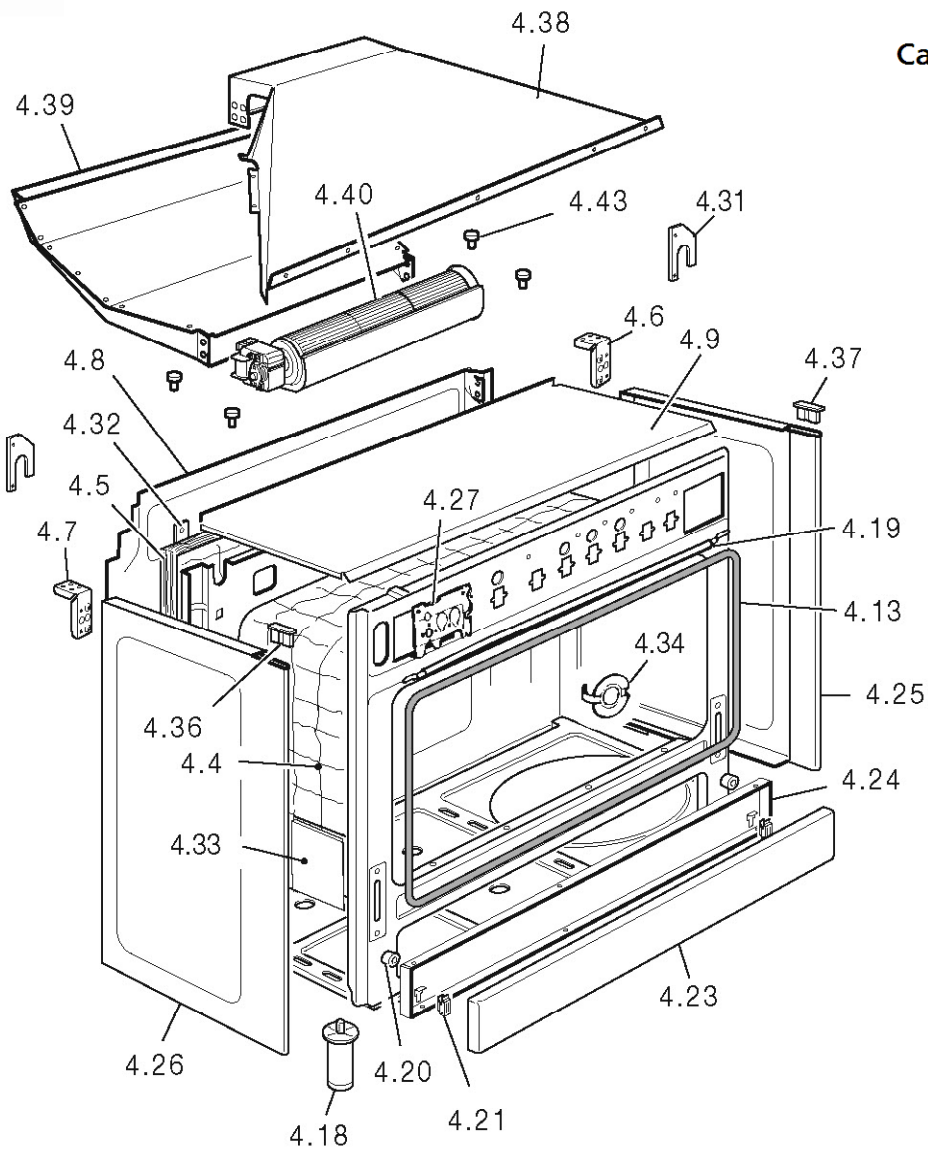

## CR9104 - Caple 900mm Range

Item	Part Code	Description
1.5	040041001	Plug
1.6	001007	Stainless steel screw
2.1	3429S50001	Manifold
2.2	3319S511S	Cooktop
2.5	51B9S01	Burners support
2.6	027015	Inlet pipe plug
2.12	053024.1	Gasket
2.13	103615	Pin
2.14	035100	Spring
2.15	217605080	Pan-support
2.16	217606080	Central pan-support
2.17	214062	Nut
2.18	094473	Fixing plate
2.20	51B9S05	Cross-piece
2.23	001234.1	Screw
2.26	001167	Screw
3.1	35N91A4LCP	Control panel
3.2	103760	Control panel trim
3.8	213007	Clips
4.4	030134.1	Oven insulation
4.5	030106.1	Rear insulation
4.6	094417DX	Rear right coupler
4.7	094417SX	Rear left coupler
4.8	4119602	Rear panel
4.9	4219S01Z	Upper shelter
4.13	053101	Seal
4.18	103533.1	Shim
4.19	053095	Top seal front ovens up
4.20	040061	Buffer
4.21	063075	Hinge
4.23	371V961LCP	Front panel
4.24	373V9601Y	Inside panel
4.25	36C96D1H	Side panel right
4.26	36C96S1H	Side panel left
4.27	094260	Switch support front up
4.31	094412	Bracket
4.32	4219604Z	Rear insulation support
4.33	58BN601	Hinge protection
4.34	035097	Rotisserie hole plug
4.36	081084080	Left stopper
4.37	081083080	Right stopper
4.38	46A9S02Z	Air conveyer
4.39	46A9S01Z	Funnel
4.40	079025	Tangential fan