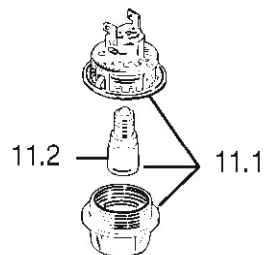

## CR9104 - Caple 900mm Range

Item	Part Code	Description
1.5	040041001	Plug
1.6	001007	Stainless steel screw
2.1	3429S50001	Manifold
2.2	3319S511S	Cooktop
2.5	51B9S01	Burners support
2.6	027015	Inlet pipe plug
2.12	053024.1	Gasket
2.13	103615	Pin
2.14	035100	Spring
2.15	217605080	Pan-support
2.16	217606080	Central pan-support
2.17	214062	Nut
2.18	094473	Fixing plate
2.20	51B9S05	Cross-piece
2.23	001234.1	Screw
2.26	001167	Screw
3.1	35N91A4LCP	Control panel
3.2	103760	Control panel trim
3.8	213007	Clips
4.4	030134.1	Oven insulation
4.5	030106.1	Rear insulation
4.6	094417DX	Rear right coupler
4.7	094417SX	Rear left coupler
4.8	4119602	Rear panel
4.9	4219S01Z	Upper shelter
4.13	053101	Seal
4.18	103533.1	Shim
4.19	053095	Top seal front ovens up
4.20	040061	Buffer
4.21	063075	Hinge
4.23	371V961LCP	Front panel
4.24	373V9601Y	Inside panel
4.25	36C96D1H	Side panel right
4.26	36C96S1H	Side panel left
4.27	094260	Switch support front up
4.31	094412	Bracket
4.32	4219604Z	Rear insulation support
4.33	58BN601	Hinge protection
4.34	035097	Rotisserie hole plug
4.36	081084080	Left stopper
4.37	081083080	Right stopper
4.38	46A9S02Z	Air conveyer
4.39	46A9S01Z	Funnel
4.40	079025	Tangential fan