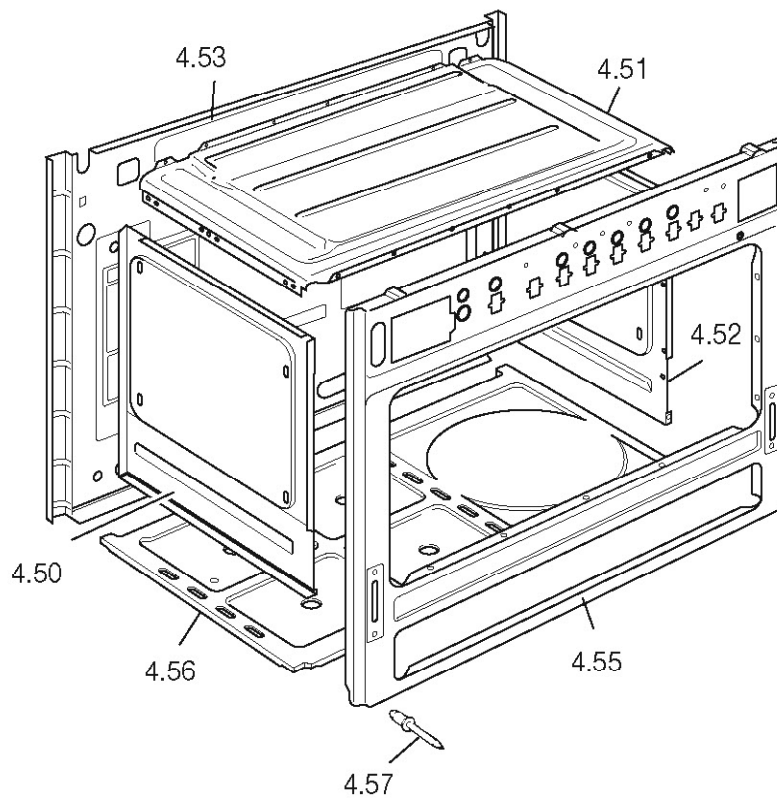

## CR9104 - Caple 900mm Range

Item	Part Code	Description
1.5	040041001	Plug
1.6	001007	Stainless steel screw
2.1	3429S50001	Manifold
2.2	3319S511S	Cooktop
2.5	51B9S01	Burners support
2.6	027015	Inlet pipe plug
2.12	053024.1	Gasket
2.13	103615	Pin
2.14	035100	Spring
2.15	217605080	Pan-support
2.16	217606080	Central pan-support
2.17	214062	Nut
2.18	094473	Fixing plate
2.20	51B9S05	Cross-piece
2.23	001234.1	Screw
2.26	001167	Screw
3.1	35N91A4LCP	Control panel
3.2	103760	Control panel trim
3.8	213007	Clips
4.4	030134.1	Oven insulation
4.5	030106.1	Rear insulation
4.6	094417DX	Rear right coupler
4.7	094417SX	Rear left coupler
4.8	4119602	Rear panel
4.9	4219S01Z	Upper shelter
4.13	053101	Seal
4.18	103533.1	Shim
4.19	053095	Top seal front ovens up
4.20	040061	Buffer
4.21	063075	Hinge
4.23	371V961LCP	Front panel
4.24	373V9601Y	Inside panel
4.25	36C96D1H	Side panel right
4.26	36C96S1H	Side panel left
4.27	094260	Switch support front up
4.31	094412	Bracket
4.32	4219604Z	Rear insulation support
4.33	58BN601	Hinge protection
4.34	035097	Rotisserie hole plug
4.36	081084080	Left stopper
4.37	081083080	Right stopper
4.38	46A9S02Z	Air conveyer
4.39	46A9S01Z	Funnel
4.40	079025	Tangential fan