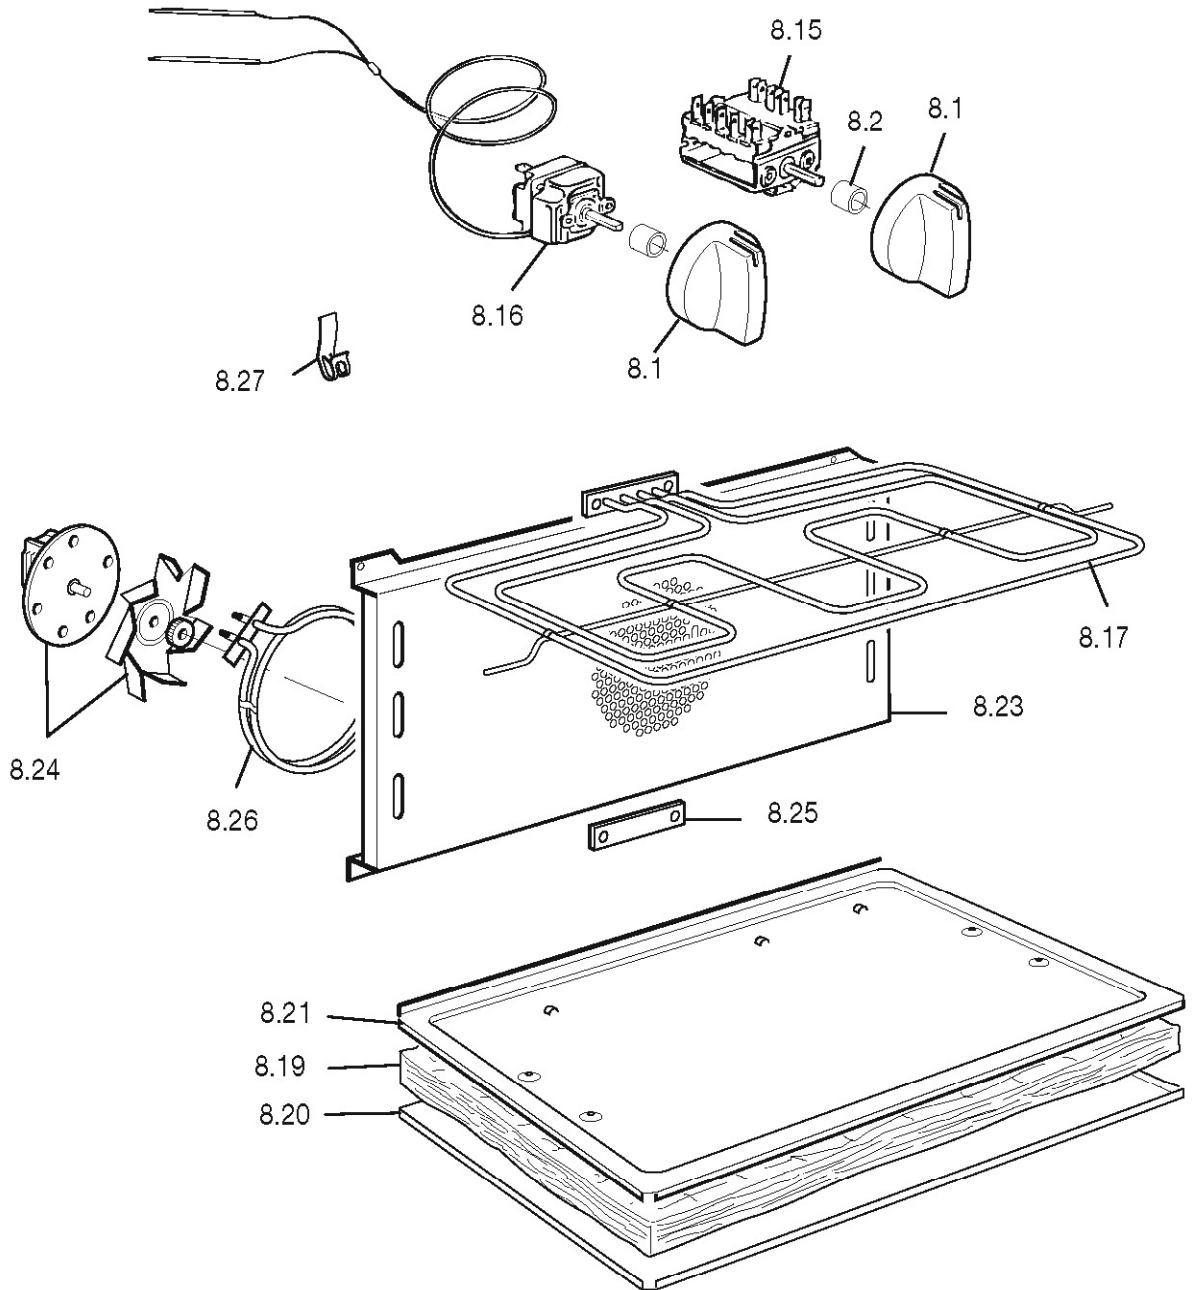

## CR9104 - Caple 900mm Range

Item	Part Code	Description
1.5	040041001	Plug
1.6	001007	Stainless steel screw
2.1	3429S50001	Manifold
2.2	3319S511S	Cooktop
2.5	51B9S01	Burners support
2.6	027015	Inlet pipe plug
2.12	053024.1	Gasket
2.13	103615	Pin
2.14	035100	Spring
2.15	217605080	Pan-support
2.16	217606080	Central pan-support
2.17	214062	Nut
2.18	094473	Fixing plate
2.20	51B9S05	Cross-piece
2.23	001234.1	Screw
2.26	001167	Screw
3.1	35N91A4LCP	Control panel
3.2	103760	Control panel trim
3.8	213007	Clips
4.4	030134.1	Oven insulation
4.5	030106.1	Rear insulation
4.6	094417DX	Rear right coupler
4.7	094417SX	Rear left coupler
4.8	4119602	Rear panel
4.9	4219S01Z	Upper shelter
4.13	053101	Seal
4.18	103533.1	Shim
4.19	053095	Top seal front ovens up
4.20	040061	Buffer
4.21	063075	Hinge
4.23	371V961LCP	Front panel
4.24	373V9601Y	Inside panel
4.25	36C96D1H	Side panel right
4.26	36C96S1H	Side panel left
4.27	094260	Switch support front up
4.31	094412	Bracket
4.32	4219604Z	Rear insulation support
4.33	58BN601	Hinge protection
4.34	035097	Rotisserie hole plug
4.36	081084080	Left stopper
4.37	081083080	Right stopper
4.38	46A9S02Z	Air conveyer
4.39	46A9S01Z	Funnel
4.40	079025	Tangential fan