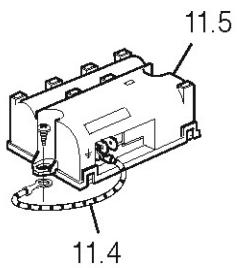

## CR9104 - Caple 900mm Range

Item	Part Code	Description
1.5	040041001	Plug
1.6	001007	Stainless steel screw
2.1	3429S50001	Manifold
2.2	3319S511S	Cooktop
2.5	51B9S01	Burners support
2.6	027015	Inlet pipe plug
2.12	053024.1	Gasket
2.13	103615	Pin
2.14	035100	Spring
2.15	217605080	Pan-support
2.16	217606080	Central pan-support
2.17	214062	Nut
2.18	094473	Fixing plate
2.20	51B9S05	Cross-piece
2.23	001234.1	Screw
2.26	001167	Screw
3.1	35N91A4LCP	Control panel
3.2	103760	Control panel trim
3.8	213007	Clips
4.4	030134.1	Oven insulation
4.5	030106.1	Rear insulation
4.6	094417DX	Rear right coupler
4.7	094417SX	Rear left coupler
4.8	4119602	Rear panel
4.9	4219S01Z	Upper shelter
4.13	053101	Seal
4.18	103533.1	Shim
4.19	053095	Top seal front ovens up
4.20	040061	Buffer
4.21	063075	Hinge
4.23	371V961LCP	Front panel
4.24	373V9601Y	Inside panel
4.25	36C96D1H	Side panel right
4.26	36C96S1H	Side panel left
4.27	094260	Switch support front up
4.31	094412	Bracket
4.32	4219604Z	Rear insulation support
4.33	58BN601	Hinge protection
4.34	035097	Rotisserie hole plug
4.36	081084080	Left stopper
4.37	081083080	Right stopper
4.38	46A9S02Z	Air conveyer
4.39	46A9S01Z	Funnel
4.40	079025	Tangential fan