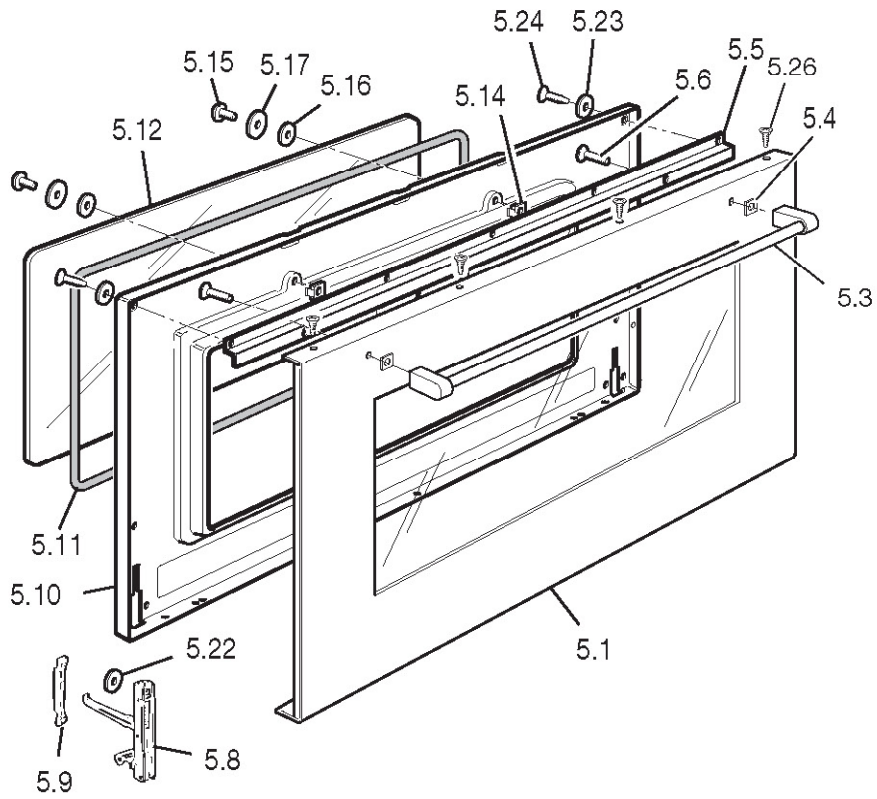

## CR9104 - Caple 900mm Range

Item	Part Code	Description
1.5	040041001	Plug
1.6	001007	Stainless steel screw
2.1	3429S50001	Manifold
2.2	3319S511S	Cooktop
2.5	51B9S01	Burners support
2.6	027015	Inlet pipe plug
2.12	053024.1	Gasket
2.13	103615	Pin
2.14	035100	Spring
2.15	217605080	Pan-support
2.16	217606080	Central pan-support
2.17	214062	Nut
2.18	094473	Fixing plate
2.20	51B9S05	Cross-piece
2.23	001234.1	Screw
2.26	001167	Screw
3.1	35N91A4LCP	Control panel
3.2	103760	Control panel trim
3.8	213007	Clips
4.4	030134.1	Oven insulation
4.5	030106.1	Rear insulation
4.6	094417DX	Rear right coupler
4.7	094417SX	Rear left coupler
4.8	4119602	Rear panel
4.9	4219S01Z	Upper shelter
4.13	053101	Seal
4.18	103533.1	Shim
4.19	053095	Top seal front ovens up
4.20	040061	Buffer
4.21	063075	Hinge
4.23	371V961LCP	Front panel
4.24	373V9601Y	Inside panel
4.25	36C96D1H	Side panel right
4.26	36C96S1H	Side panel left
4.27	094260	Switch support front up
4.31	094412	Bracket
4.32	4219604Z	Rear insulation support
4.33	58BN601	Hinge protection
4.34	035097	Rotisserie hole plug
4.36	081084080	Left stopper
4.37	081083080	Right stopper
4.38	46A9S02Z	Air conveyer
4.39	46A9S01Z	Funnel
4.40	079025	Tangential fan