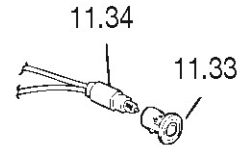

## CR9104 - Caple 900mm Range

Item	Part Code	Description
1.5	040041001	Plug
1.6	001007	Stainless steel screw
2.1	3429S50001	Manifold
2.2	3319S511S	Cooktop
2.5	51B9S01	Burners support
2.6	027015	Inlet pipe plug
2.12	053024.1	Gasket
2.13	103615	Pin
2.14	035100	Spring
2.15	217605080	Pan-support
2.16	217606080	Central pan-support
2.17	214062	Nut
2.18	094473	Fixing plate
2.20	51B9S05	Cross-piece
2.23	001234.1	Screw
2.26	001167	Screw
3.1	35N91A4LCP	Control panel
3.2	103760	Control panel trim
3.8	213007	Clips
4.4	030134.1	Oven insulation
4.5	030106.1	Rear insulation
4.6	094417DX	Rear right coupler
4.7	094417SX	Rear left coupler
4.8	4119602	Rear panel
4.9	4219S01Z	Upper shelter
4.13	053101	Seal
4.18	103533.1	Shim
4.19	053095	Top seal front ovens up
4.20	040061	Buffer
4.21	063075	Hinge
4.23	371V961LCP	Front panel
4.24	373V9601Y	Inside panel
4.25	36C96D1H	Side panel right
4.26	36C96S1H	Side panel left
4.27	094260	Switch support front up
4.31	094412	Bracket
4.32	4219604Z	Rear insulation support
4.33	58BN601	Hinge protection
4.34	035097	Rotisserie hole plug
4.36	081084080	Left stopper
4.37	081083080	Right stopper
4.38	46A9S02Z	Air conveyer
4.39	46A9S01Z	Funnel
4.40	079025	Tangential fan