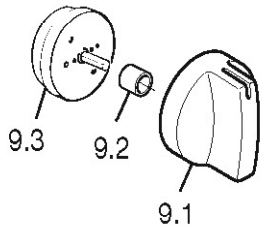

## CR9104 - Caple 900mm Range

Item	Part Code	Description
1.5	040041001	Plug
1.6	001007	Stainless steel screw
2.1	3429S50001	Manifold
2.2	3319S511S	Cooktop
2.5	51B9S01	Burners support
2.6	027015	Inlet pipe plug
2.12	053024.1	Gasket
2.13	103615	Pin
2.14	035100	Spring
2.15	217605080	Pan-support
2.16	217606080	Central pan-support
2.17	214062	Nut
2.18	094473	Fixing plate
2.20	51B9S05	Cross-piece
2.23	001234.1	Screw
2.26	001167	Screw
3.1	35N91A4LCP	Control panel
3.2	103760	Control panel trim
3.8	213007	Clips
4.4	030134.1	Oven insulation
4.5	030106.1	Rear insulation
4.6	094417DX	Rear right coupler
4.7	094417SX	Rear left coupler
4.8	4119602	Rear panel
4.9	4219S01Z	Upper shelter
4.13	053101	Seal
4.18	103533.1	Shim
4.19	053095	Top seal front ovens up
4.20	040061	Buffer
4.21	063075	Hinge
4.23	371V961LCP	Front panel
4.24	373V9601Y	Inside panel
4.25	36C96D1H	Side panel right
4.26	36C96S1H	Side panel left
4.27	094260	Switch support front up
4.31	094412	Bracket
4.32	4219604Z	Rear insulation support
4.33	58BN601	Hinge protection
4.34	035097	Rotisserie hole plug
4.36	081084080	Left stopper
4.37	081083080	Right stopper
4.38	46A9S02Z	Air conveyer
4.39	46A9S01Z	Funnel
4.40	079025	Tangential fan