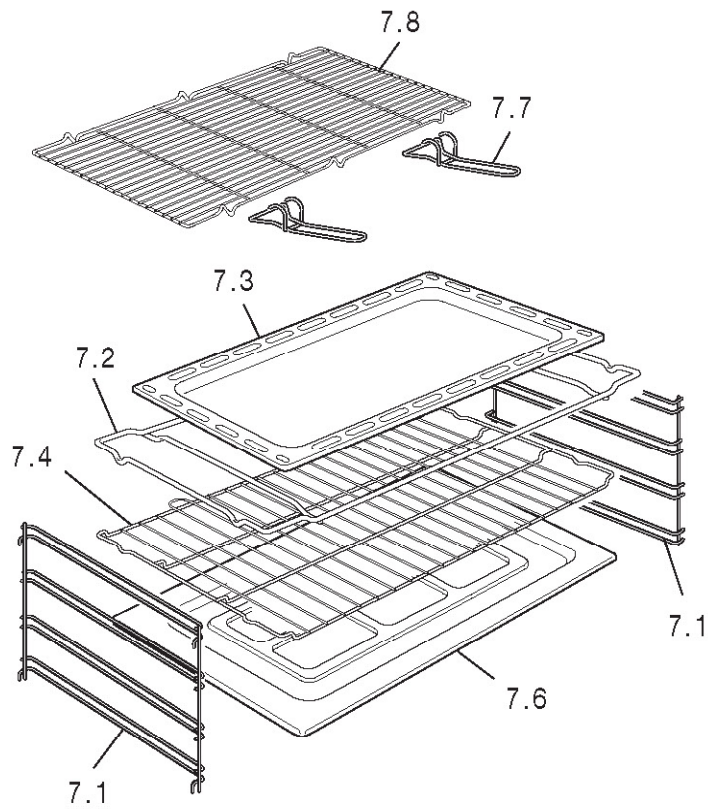

## CR9104 - Caple 900mm Range

Item	Part Code	Description
1.5	040041001	Plug
1.6	001007	Stainless steel screw
2.1	3429S50001	Manifold
2.2	3319S511S	Cooktop
2.5	51B9S01	Burners support
2.6	027015	Inlet pipe plug
2.12	053024.1	Gasket
2.13	103615	Pin
2.14	035100	Spring
2.15	217605080	Pan-support
2.16	217606080	Central pan-support
2.17	214062	Nut
2.18	094473	Fixing plate
2.20	51B9S05	Cross-piece
2.23	001234.1	Screw
2.26	001167	Screw
3.1	35N91A4LCP	Control panel
3.2	103760	Control panel trim
3.8	213007	Clips
4.4	030134.1	Oven insulation
4.5	030106.1	Rear insulation
4.6	094417DX	Rear right coupler
4.7	094417SX	Rear left coupler
4.8	4119602	Rear panel
4.9	4219S01Z	Upper shelter
4.13	053101	Seal
4.18	103533.1	Shim
4.19	053095	Top seal front ovens up
4.20	040061	Buffer
4.21	063075	Hinge
4.23	371V961LCP	Front panel
4.24	373V9601Y	Inside panel
4.25	36C96D1H	Side panel right
4.26	36C96S1H	Side panel left
4.27	094260	Switch support front up
4.31	094412	Bracket
4.32	4219604Z	Rear insulation support
4.33	58BN601	Hinge protection
4.34	035097	Rotisserie hole plug
4.36	081084080	Left stopper
4.37	081083080	Right stopper
4.38	46A9S02Z	Air conveyer
4.39	46A9S01Z	Funnel
4.40	079025	Tangential fan