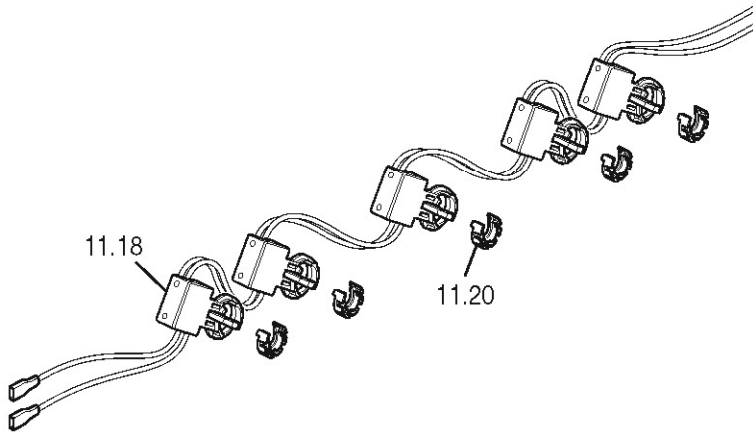

## CR9104 - Caple 900mm Range

Item	Part Code	Description
1.5	040041001	Plug
1.6	001007	Stainless steel screw
2.1	3429S50001	Manifold
2.2	3319S511S	Cooktop
2.5	51B9S01	Burners support
2.6	027015	Inlet pipe plug
2.12	053024.1	Gasket
2.13	103615	Pin
2.14	035100	Spring
2.15	217605080	Pan-support
2.16	217606080	Central pan-support
2.17	214062	Nut
2.18	094473	Fixing plate
2.20	51B9S05	Cross-piece
2.23	001234.1	Screw
2.26	001167	Screw
3.1	35N91A4LCP	Control panel
3.2	103760	Control panel trim
3.8	213007	Clips
4.4	030134.1	Oven insulation
4.5	030106.1	Rear insulation
4.6	094417DX	Rear right coupler
4.7	094417SX	Rear left coupler
4.8	4119602	Rear panel
4.9	4219S01Z	Upper shelter
4.13	053101	Seal
4.18	103533.1	Shim
4.19	053095	Top seal front ovens up
4.20	040061	Buffer
4.21	063075	Hinge
4.23	371V961LCP	Front panel
4.24	373V9601Y	Inside panel
4.25	36C96D1H	Side panel right
4.26	36C96S1H	Side panel left
4.27	094260	Switch support front up
4.31	094412	Bracket
4.32	4219604Z	Rear insulation support
4.33	58BN601	Hinge protection
4.34	035097	Rotisserie hole plug
4.36	081084080	Left stopper
4.37	081083080	Right stopper
4.38	46A9S02Z	Air conveyer
4.39	46A9S01Z	Funnel
4.40	079025	Tangential fan