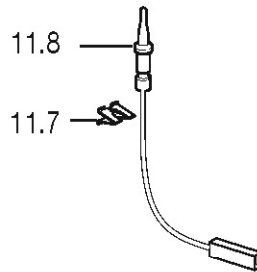

## CR9104 - Caple 900mm Range

Item	Part Code	Description
1.5	040041001	Plug
1.6	001007	Stainless steel screw
2.1	3429S50001	Manifold
2.2	3319S511S	Cooktop
2.5	51B9S01	Burners support
2.6	027015	Inlet pipe plug
2.12	053024.1	Gasket
2.13	103615	Pin
2.14	035100	Spring
2.15	217605080	Pan-support
2.16	217606080	Central pan-support
2.17	214062	Nut
2.18	094473	Fixing plate
2.20	51B9S05	Cross-piece
2.23	001234.1	Screw
2.26	001167	Screw
3.1	35N91A4LCP	Control panel
3.2	103760	Control panel trim
3.8	213007	Clips
4.4	030134.1	Oven insulation
4.5	030106.1	Rear insulation
4.6	094417DX	Rear right coupler
4.7	094417SX	Rear left coupler
4.8	4119602	Rear panel
4.9	4219S01Z	Upper shelter
4.13	053101	Seal
4.18	103533.1	Shim
4.19	053095	Top seal front ovens up
4.20	040061	Buffer
4.21	063075	Hinge
4.23	371V961LCP	Front panel
4.24	373V9601Y	Inside panel
4.25	36C96D1H	Side panel right
4.26	36C96S1H	Side panel left
4.27	094260	Switch support front up
4.31	094412	Bracket
4.32	4219604Z	Rear insulation support
4.33	58BN601	Hinge protection
4.34	035097	Rotisserie hole plug
4.36	081084080	Left stopper
4.37	081083080	Right stopper
4.38	46A9S02Z	Air conveyer
4.39	46A9S01Z	Funnel
4.40	079025	Tangential fan