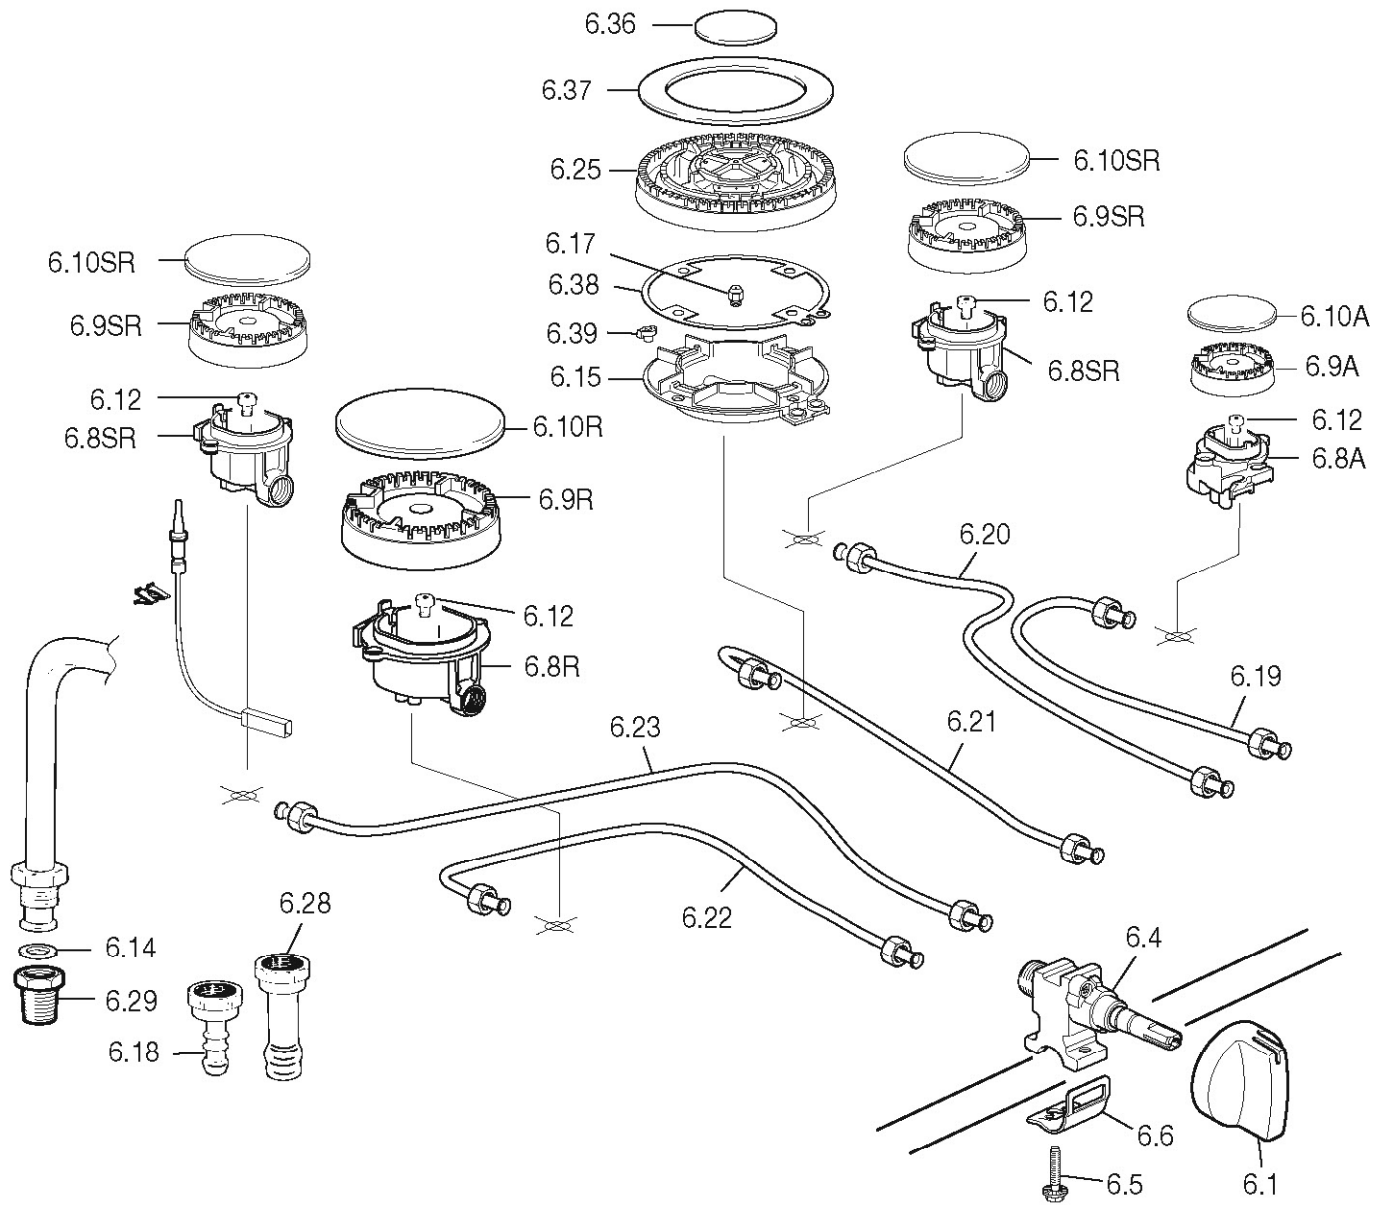

## CR9104 - Caple 900mm Range

Item	Part Code	Description
1.5	040041001	Plug
1.6	001007	Stainless steel screw
2.1	3429S50001	Manifold
2.2	3319S511S	Cooktop
2.5	51B9S01	Burners support
2.6	027015	Inlet pipe plug
2.12	053024.1	Gasket
2.13	103615	Pin
2.14	035100	Spring
2.15	217605080	Pan-support
2.16	217606080	Central pan-support
2.17	214062	Nut
2.18	094473	Fixing plate
2.20	51B9S05	Cross-piece
2.23	001234.1	Screw
2.26	001167	Screw
3.1	35N91A4LCP	Control panel
3.2	103760	Control panel trim
3.8	213007	Clips
4.4	030134.1	Oven insulation
4.5	030106.1	Rear insulation
4.6	094417DX	Rear right coupler
4.7	094417SX	Rear left coupler
4.8	4119602	Rear panel
4.9	4219S01Z	Upper shelter
4.13	053101	Seal
4.18	103533.1	Shim
4.19	053095	Top seal front ovens up
4.20	040061	Buffer
4.21	063075	Hinge
4.23	371V961LCP	Front panel
4.24	373V9601Y	Inside panel
4.25	36C96D1H	Side panel right
4.26	36C96S1H	Side panel left
4.27	094260	Switch support front up
4.31	094412	Bracket
4.32	4219604Z	Rear insulation support
4.33	58BN601	Hinge protection
4.34	035097	Rotisserie hole plug
4.36	081084080	Left stopper
4.37	081083080	Right stopper
4.38	46A9S02Z	Air conveyer
4.39	46A9S01Z	Funnel
4.40	079025	Tangential fan