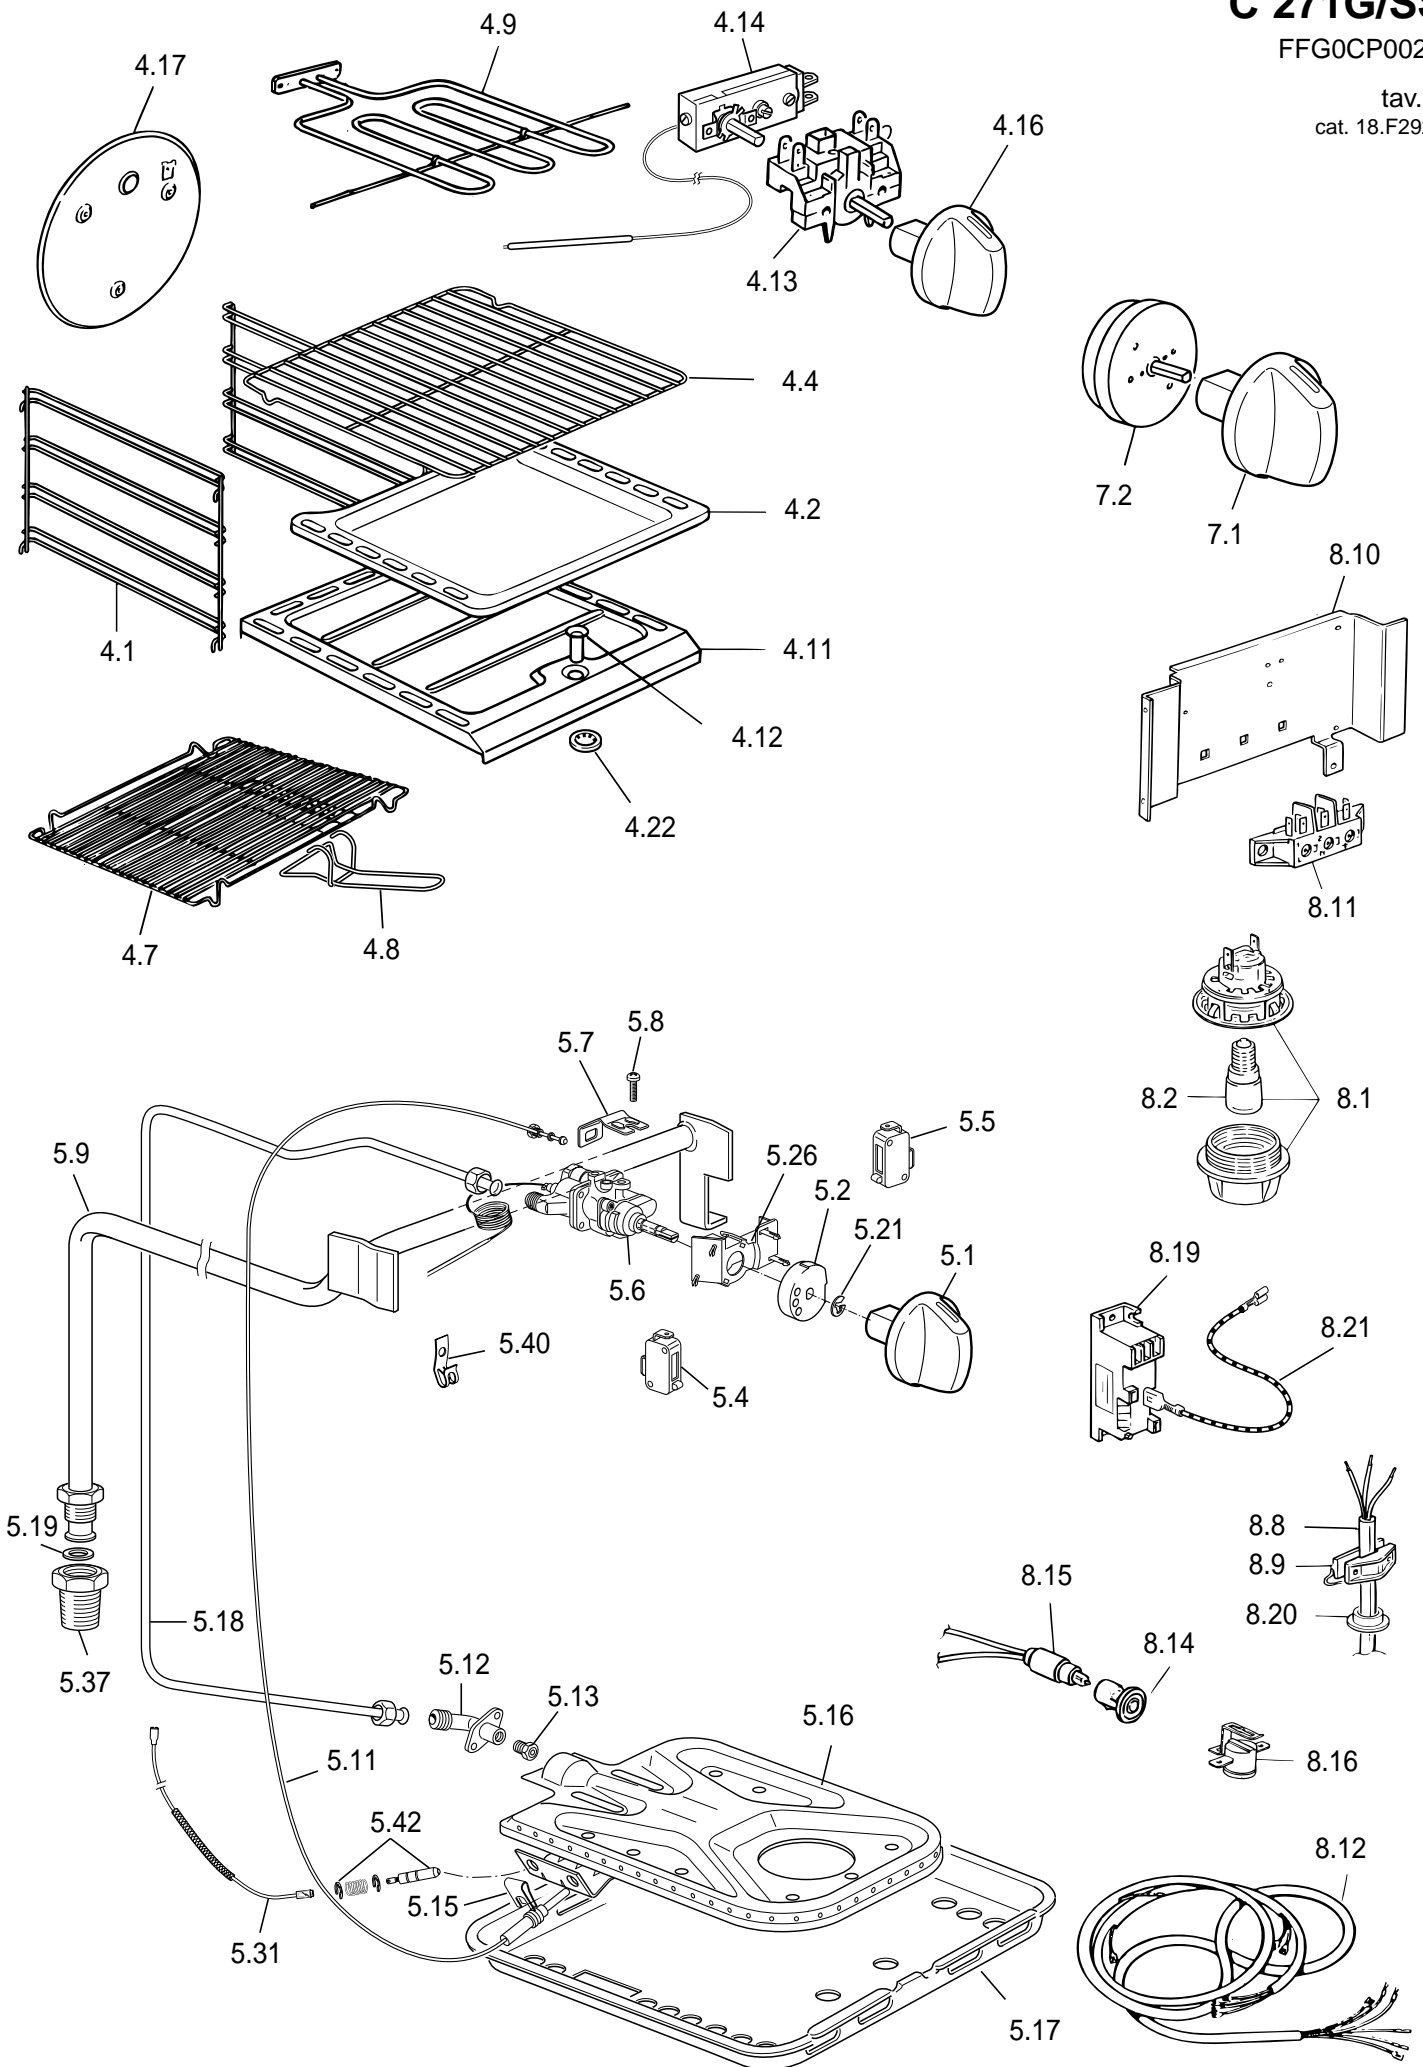

# C 271G/SS

FFG0CP002X

tav. 2  
cat. 18.F2923

REF.	CODE	DESCRIPTION
4.1	217291	Shelf support
4.2	48B6101K	Oven tray
4.4	217270.1	Wire shelf (flat)
4.7	217397	Grill-pan grid
4.8	037144	Grill-pan grid handle
4.9	062053004	Grill element
4.11	47EFG01K	Oven floor
4.12	103057	Lighting tube
4.13	050044	Oven switch
4.14	066081	Thermostat
4.16	218G00X332	Knob
4.17	51BFG01	Disk
4.22	003043	Retaining ring
5.1	218G00X359	Oven thermostat knob
5.2	103392	Cam
5.4	077073	Ignition switch
5.5	077066	Switch
5.6	066135	Oven burner thermostat
5.7	094316	Bracket
5.8	001189	Screw
5.9	342FG00G04	Feed pipe
5.11	107045	Thermocouple L=1100 mm
5.12	067025	Oven elbow
5.13	101069	Oven burner injector - Ø 0.83 LPG
=	101090	Oven burner injector - Ø 1.25 NG
5.15	035098	Spring
5.16	215431	Oven burner
5.17	47EFG02K	Burner shelter
5.18	029387	Oven inlet pipe
5.19	053024.1	Gasket
5.21	003039	Retaining ring
5.26	103370	Switch support
5.31	103261	Oven ignition wire
5.37	067026	Connection
5.42	084027	Oven burner igniter
7.1	218G00X332	Alarm knob
7.2	074009	60' alarm
8.1	072003	Lamp holder
8.2	073013001	Lamp
8.8	054041	Cord 3x1,5
8.9	052008	Wire fastener
8.10	094211	Terminal bracket
8.11	051038	Terminal block
8.12	1131174	Wiring
8.14	073035	Control lamp cover (Red)
8.15	073037	Control lamp L=150
8.16	066057	Cut-off thermostat - 140°C
=	066080	Cut-off thermostat - 55°C
8.19	082050.1	Burners ignition coil
8.20	052007	Anti-shock
8.21	103488	Burner ignition coil cable
-	1101894	Instruction booklet