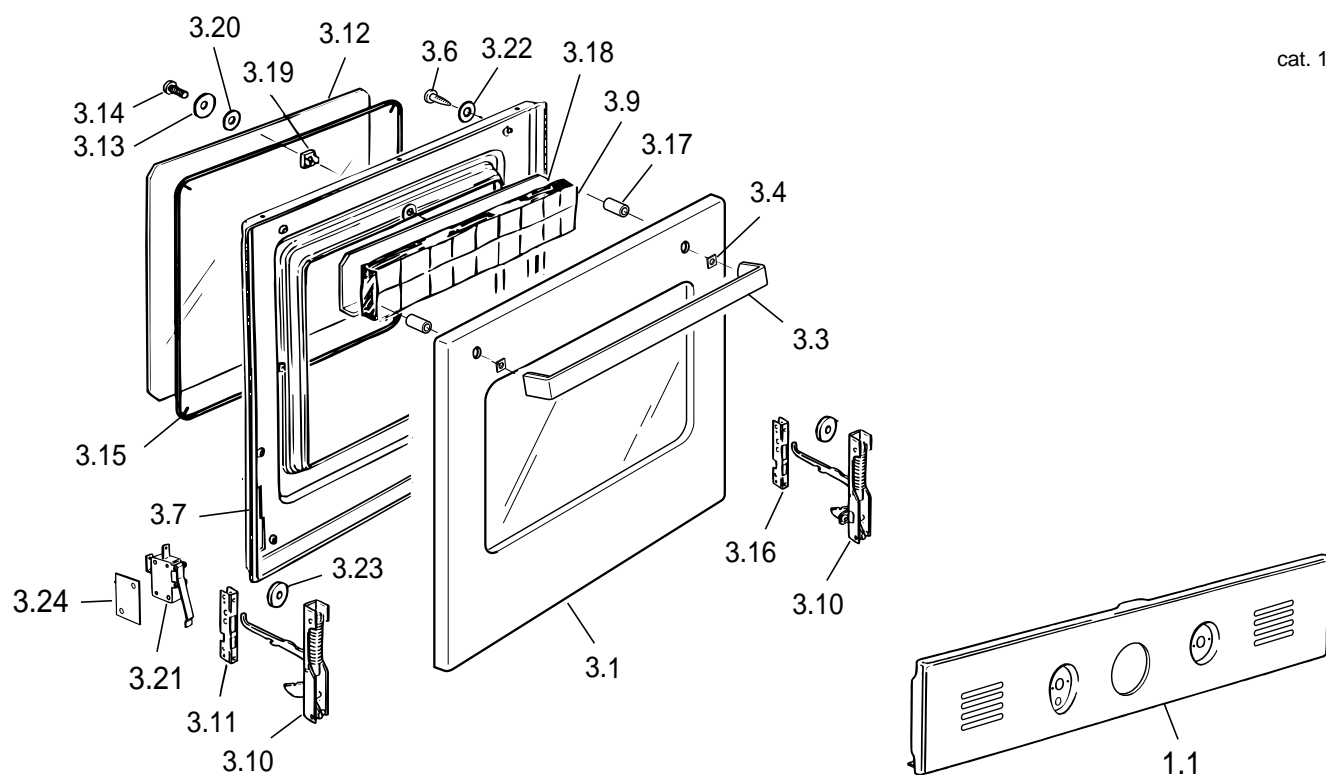

# C 271G/SS

FFG0CP002X

tav. 1  
cat. 18.F2923

REF.	CODE	DESCRIPTION
1.1	35F712SYCP	Control panel
2.1	083184067	Trim surround
2.2	411F719	Right side panel
2.3	411F721	Left side panel
2.4	411FG03	Control panel shelter
2.6	030069.1	Oven insulation
2.7	030068	Rear insulation
2.8	411FG01	Rear panel
2.9	4216003Z	Insulation cross-piece
2.10	411F706	Bottom panel
2.11	053039	Seal
2.13	421FG01Z	Upper shelter
2.14	085019	Spacer
2.15	450FG1GE11	Oven cube
2.16	079017	Tangential fan
2.18	411FG07	Upper shelter
2.19	411F715	Upper air conveyor
2.20	51AFG01	Stack
2.21	035097	Rotisserie hole plug
2.24	094213	Funnel
2.25	411F716	Air conveyor
2.26	094212	Bracket
3.1	032F71016F	Outer glass
3.3	037228061	Handle
3.4	103734080	Plaque
3.6	001030	Screw
3.7	373FF715K	Door skin
3.9	030057	Door insulation
3.10	063103	Hinge (male)
3.11	063064	Left hinge (female)
3.12	0311000.1T	Inner glass
3.13	103205	Inner glass washer
3.14	001214	Screw
3.15	053084	Glass seal
3.16	063025	Right hinge (female)
3.17	085084	Sleeve
3.18	411F729	Insulation support
3.19	214021	Nut with clips
3.20	003035	Silicone washer
3.21	077053	Switch
3.23	003041	Washer
3.24	039046	Insulating paper