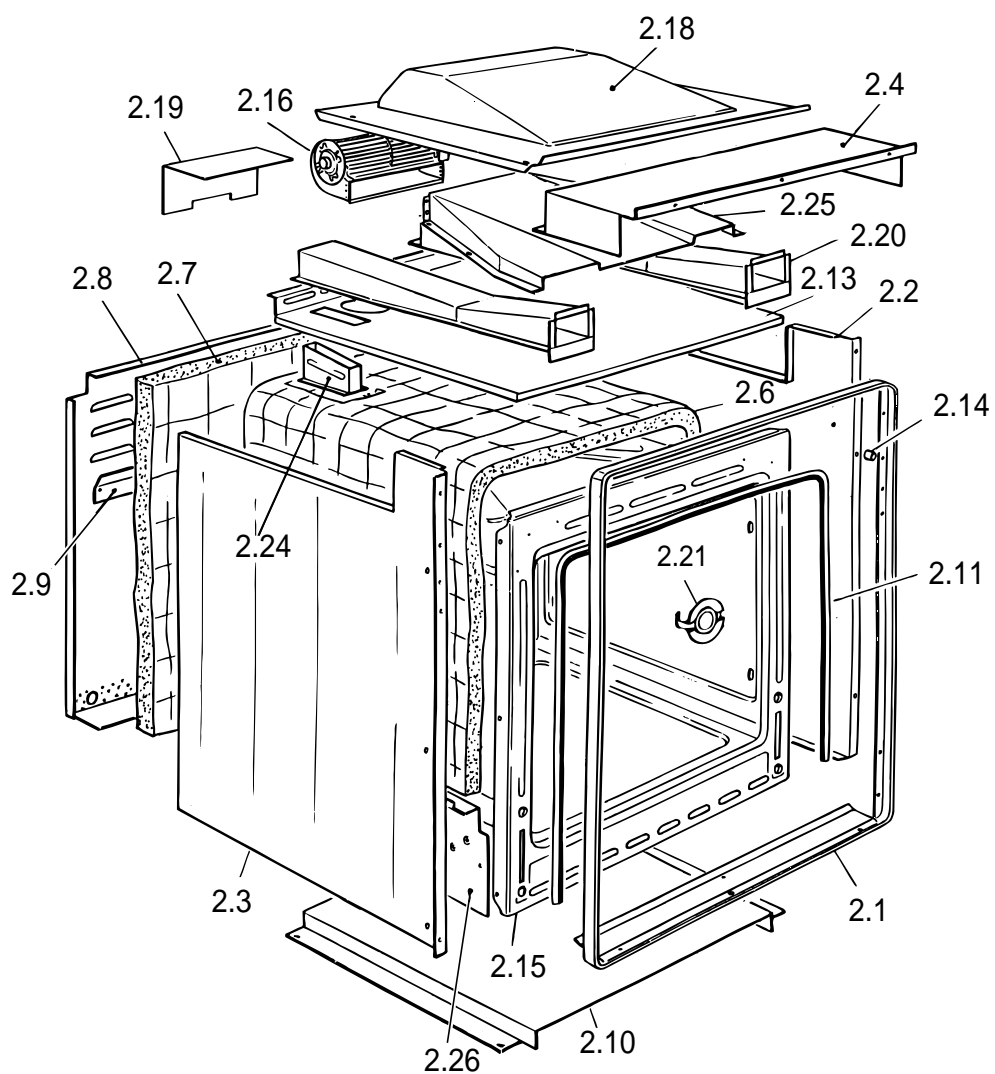

# C 271G/SS

FFG0CP002X

tav. 1  
cat. 18.F2923

REF.	CODE	DESCRIPTION
1.1	35F712SYCP	Control panel
2.1	083184067	Trim surround
2.2	411F719	Right side panel
2.3	411F721	Left side panel
2.4	411FG03	Control panel shelter
2.6	030069.1	Oven insulation
2.7	030068	Rear insulation
2.8	411FG01	Rear panel
2.9	4216003Z	Insulation cross-piece
2.10	411F706	Bottom panel
2.11	053039	Seal
2.13	421FG01Z	Upper shelter
2.14	085019	Spacer
2.15	450FG1GE11	Oven cube
2.16	079017	Tangential fan
2.18	411FG07	Upper shelter
2.19	411F715	Upper air conveyor
2.20	51AFG01	Stack
2.21	035097	Rotisserie hole plug
2.24	094213	Funnel
2.25	411F716	Air conveyor
2.26	094212	Bracket
3.1	032F71016F	Outer glass
3.3	037228061	Handle
3.4	103734080	Plaque
3.6	001030	Screw
3.7	373FF715K	Door skin
3.9	030057	Door insulation
3.10	063103	Hinge (male)
3.11	063064	Left hinge (female)
3.12	0311000.1T	Inner glass
3.13	103205	Inner glass washer
3.14	001214	Screw
3.15	053084	Glass seal
3.16	063025	Right hinge (female)
3.17	085084	Sleeve
3.18	411F729	Insulation support
3.19	214021	Nut with clips
3.20	003035	Silicone washer
3.21	077053	Switch
3.23	003041	Washer
3.24	039046	Insulating paper