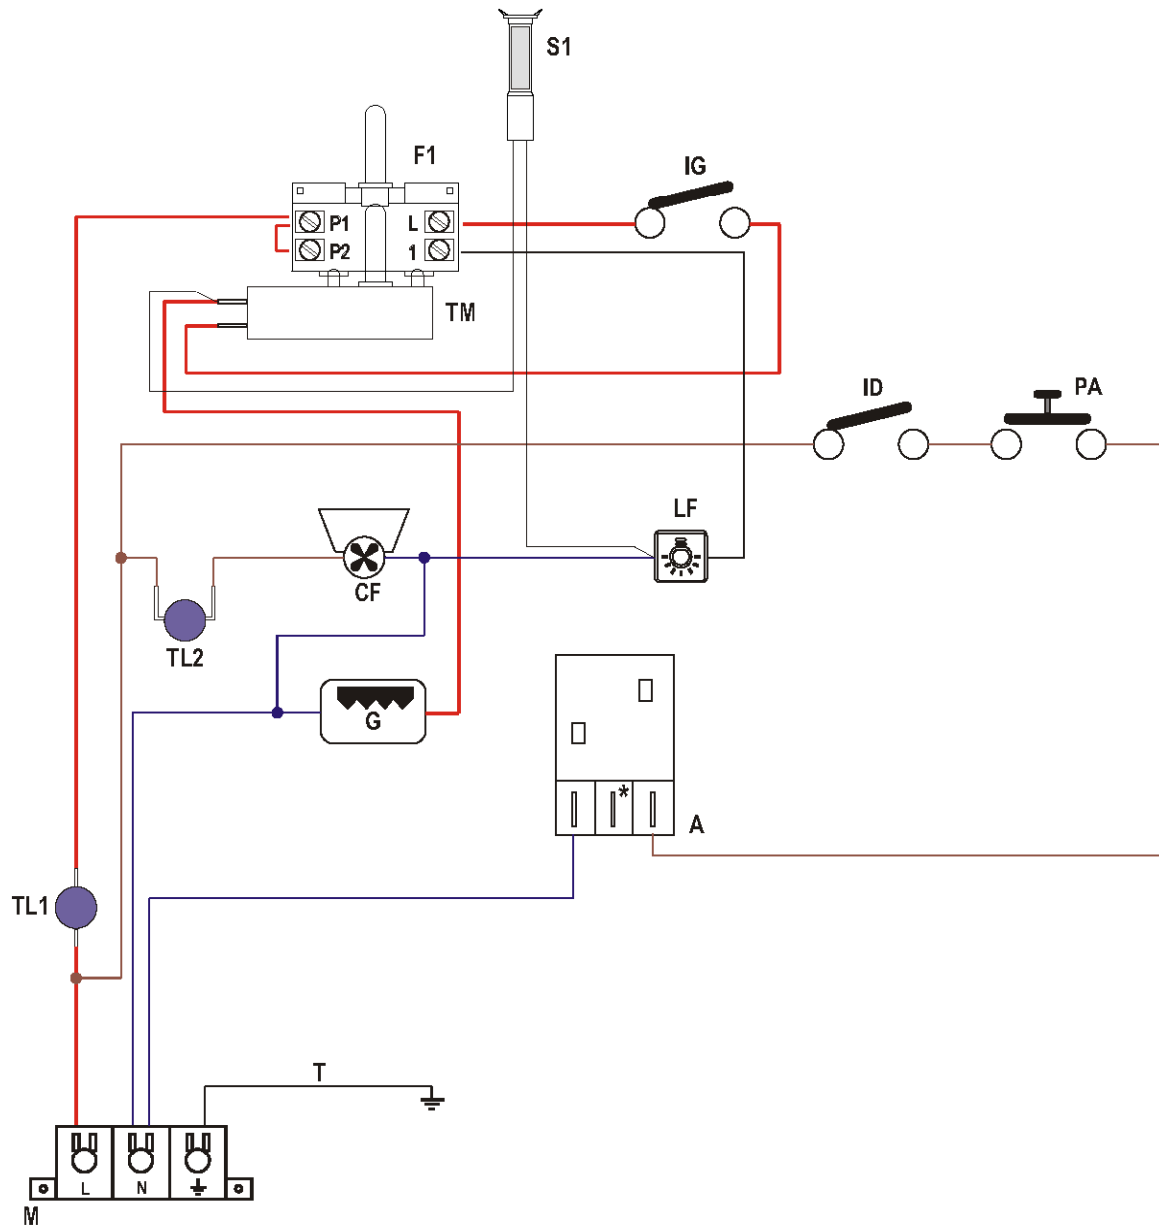

# C 271G/SS

FFG0CP002X

tav. 2  
cat. 18.F2923

REF.	CODE	DESCRIPTION
4.1	217291	Shelf support
4.2	48B6101K	Oven tray
4.4	217270.1	Wire shelf (flat)
4.7	217397	Grill-pan grid
4.8	037144	Grill-pan grid handle
4.9	062053004	Grill element
4.11	47EFG01K	Oven floor
4.12	103057	Lighting tube
4.13	050044	Oven switch
4.14	066081	Thermostat
4.16	218G00X332	Knob
4.17	51BFG01	Disk
4.22	003043	Retaining ring
5.1	218G00X359	Oven thermostat knob
5.2	103392	Cam
5.4	077073	Ignition switch
5.5	077066	Switch
5.6	066135	Oven burner thermostat
5.7	094316	Bracket
5.8	001189	Screw
5.9	342FG00G04	Feed pipe
5.11	107045	Thermocouple L=1100 mm
5.12	067025	Oven elbow
5.13	101069	Oven burner injector - Ø 0.83 LPG
=	101090	Oven burner injector - Ø 1.25 NG
5.15	035098	Spring
5.16	215431	Oven burner
5.17	47EFG02K	Burner shelter
5.18	029387	Oven inlet pipe
5.19	053024.1	Gasket
5.21	003039	Retaining ring
5.26	103370	Switch support
5.31	103261	Oven ignition wire
5.37	067026	Connection
5.42	084027	Oven burner igniter
7.1	218G00X332	Alarm knob
7.2	074009	60' alarm
8.1	072003	Lamp holder
8.2	073013001	Lamp
8.8	054041	Cord 3x1,5
8.9	052008	Wire fastener
8.10	094211	Terminal bracket
8.11	051038	Terminal block
8.12	1131174	Wiring
8.14	073035	Control lamp cover (Red)
8.15	073037	Control lamp L=150
8.16	066057	Cut-off thermostat - 140°C
=	066080	Cut-off thermostat - 55°C
8.19	082050.1	Burners ignition coil
8.20	052007	Anti-shock
8.21	103488	Burner ignition coil cable
-	1101894	Instruction booklet