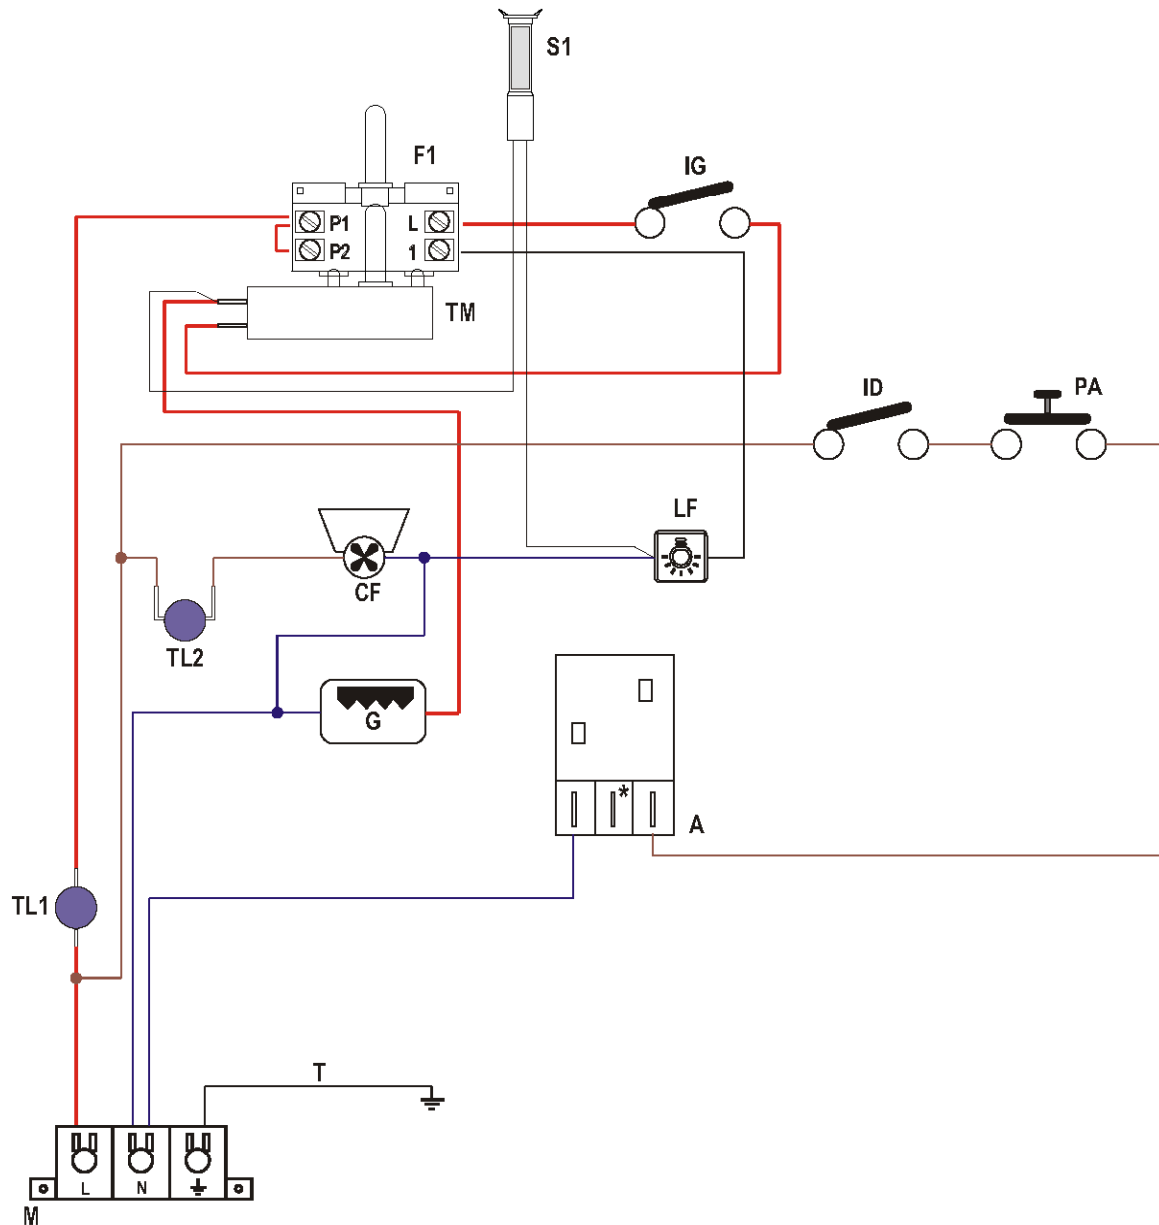

ELECTRIC DIAGRAM KEY

- F1 Grill element switch
- IG Grill security switch
- G Grill element
- LF Oven lamp
- TM Thermostat
- TL1 Thermal overload
- S1 Thermostat pilot lamp
- TL2 Cooling fan thermolimitator
- CF Cooling fan
- PA Ignition switch
- ID Door switch security
- A Ignition coil
- M Terminal block
- T Earth connection

C270G/SS

Caple GAS Oven Stainless Steel