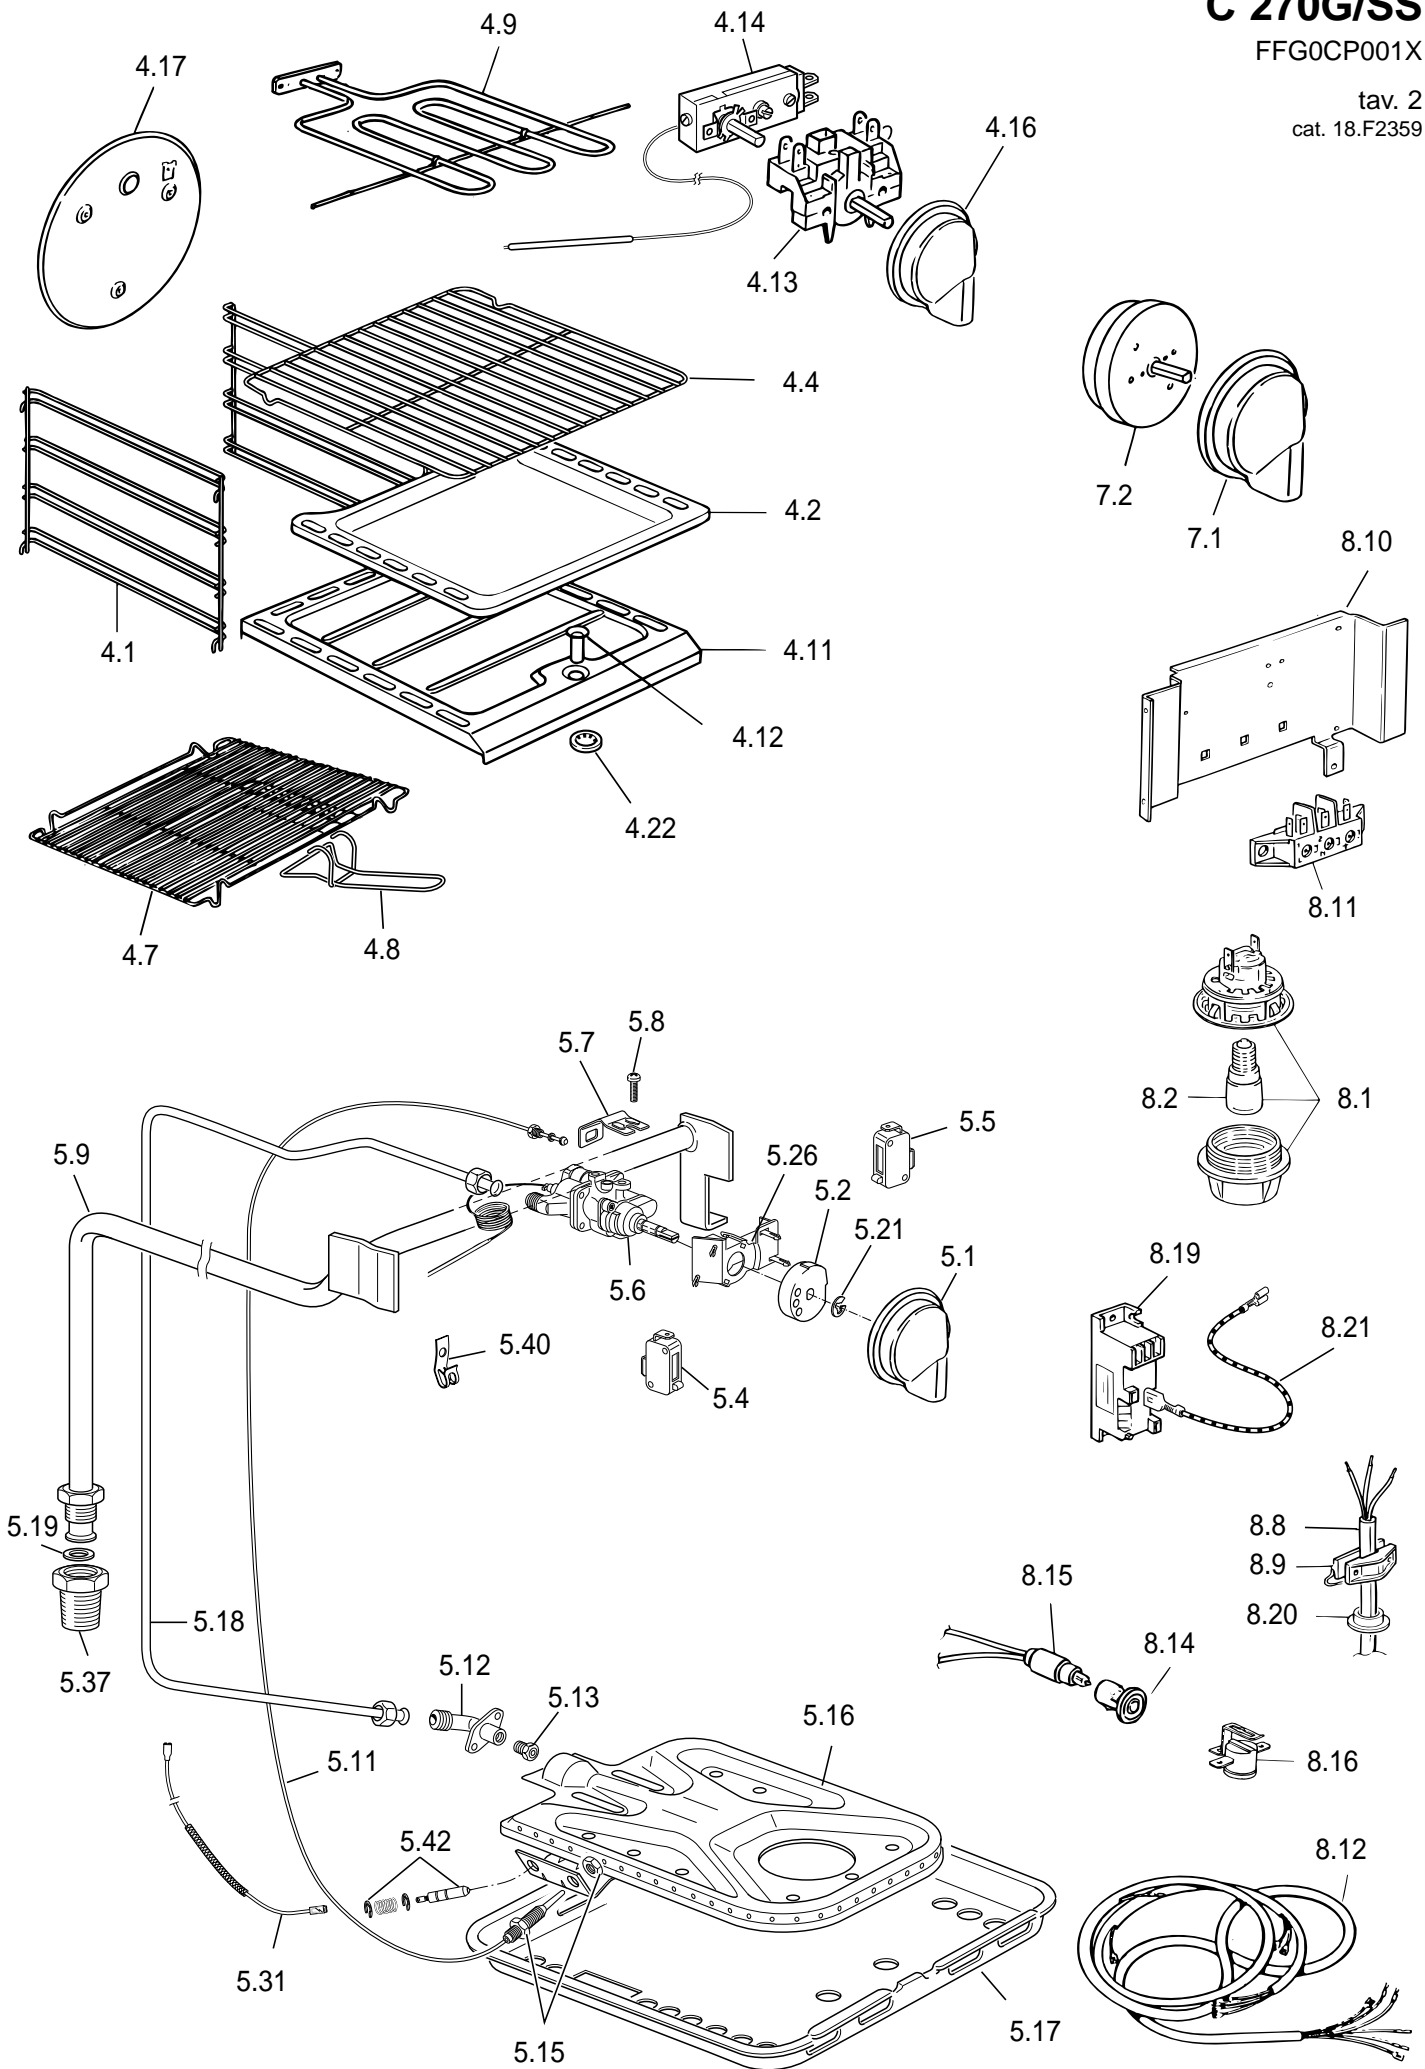

C 270G/SS

FFG0CP001X

tav. 2
cat. 18.F2359

REF.	CODE	DESCRIPTION
4.1	217291	Shelf support
4.2	48B6101K	Oven tray
4.4	217270.1	Wire shelf (flat)
4.7	217397	Grill-pan grid
4.8	037144	Grill-pan grid handle
4.9	062053004	Grill element
4.11	47EFG01K	Oven floor
4.12	103057	Lighting tube
4.13	050044	Oven switch
4.14	066081	Thermostat
4.16	218PN02200	Knob
4.17	51BFG01	Disk
4.22	003043	Retaining ring
5.1	218PN02200	Oven thermostat knob
5.2	103392	Cam
5.4	077073	Ignition switch
5.5	077066	Switch
5.6	066135	Oven burner thermostat
5.7	094316	Bracket
5.8	001189	Screw
5.9	342FG00G04	Feed pipe
5.11	107013	Thermocouple L=1000 mm
5.12	067025	Oven elbow
5.13	101069	Oven burner injector - Ø 0.83 LPG
=	101090	Oven burner injector - Ø 1.25 NG
5.15	R00550280	Nut
5.16	215431	Oven burner
5.17	47EFG02K	Burner shelter
5.18	029387	Oven inlet pipe
5.19	053024.1	Gasket
5.21	003039	Retaining ring
5.26	103370	Switch support
5.31	103261	Oven ignition wire
5.37	067026	Connection
5.40	213007	Clip
5.42	084027	Oven burner igniter
7.1	218PN02210	Alarm knob
7.2	074009	60' alarm
8.1	072003	Lamp holder
8.2	073013001	Lamp
8.8	054041	Cord
8.9	052008	Wire fastener
8.10	094211	Terminal bracket
8.11	051038	Terminal block
8.12	1131174	Wiring
8.14	073035	Control lamp cover (Red)
8.15	073037	Control lamp L=150
8.16	066057	Cut-off thermostat - 140°C
=	066080	Cut-off thermostat - 55°C
8.19	082050.1	Burners ignition coil
8.20	052007	Anti-shock
8.21	103488	Burner ignition coil cable
-	1101894	Instruction booklet