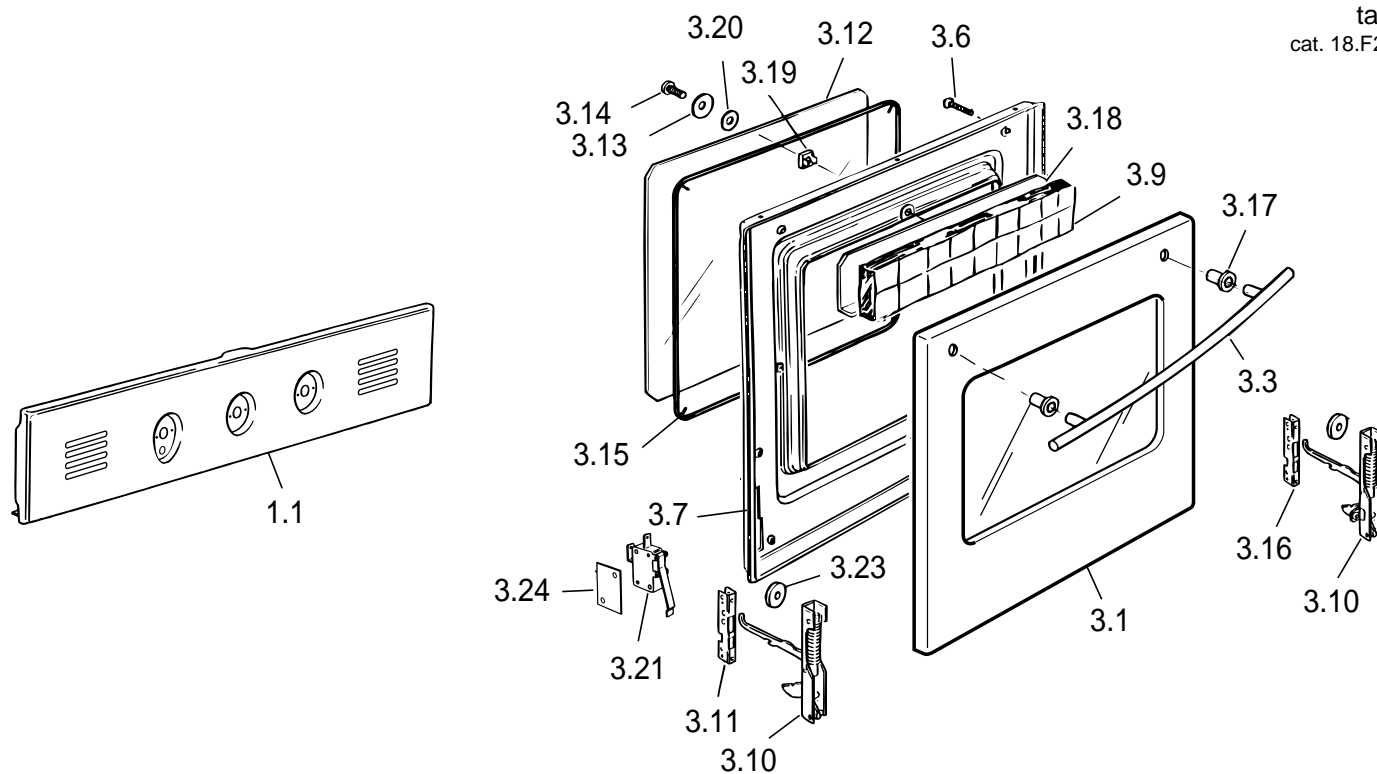

C270G/SS

Caple GAS Oven Stainless Steel

TECHNICAL INFORMATION

C 270G/SS

FFG0CP001X

tav. 1
cat. 18.F2359

REF.	CODE	DESCRIPTION
1.1	35F712SYCP	Control panel
2.1	083184067	Trim surround
2.2	411F719	Right side panel
2.3	411F721	Left side panel
2.4	411FG03	Control panel shelter
2.6	030069.1	Oven insulation
2.7	030068	Rear insulation
2.8	411FG01	Rear panel
2.9	4216003Z	Insulation cross-piece
2.10	411F706	Bottom panel
2.11	053039	Seal
2.13	421FG01Z	Upper shelter
2.14	085019	Spacer
2.15	450FG1GE11	Oven cube
2.16	079017	Tangential fan
2.18	411FG07	Upper shelter
2.19	411F715	Upper air conveyor
2.20	51AFG01	Stack
2.21	035097	Rotisserie hole plug
2.24	094213	Funnel
2.25	411F716	Air conveyor
2.26	094212	Bracket
3.1	032F71016F	Outer glass
3.3	037174060	Handle
3.6	001184	Screw
3.7	373FF706K	Door skin
3.9	030057	Door insulation
3.10	063103	Hinge (male)
3.11	063064	Left hinge (female)
3.12	0311000.1	Inner glass
3.13	103205	Inner glass washer
3.14	001214	Screw
3.15	053084	Glass seal
3.16	063025	Right hinge (female)
3.17	085039061	Sleeve
3.18	411F729	Insulation support
3.19	214021	Nut with clips
3.20	003035	Silicone washer
3.21	077053	Switch
3.23	003041	Washer
3.24	039046	Insulating paper