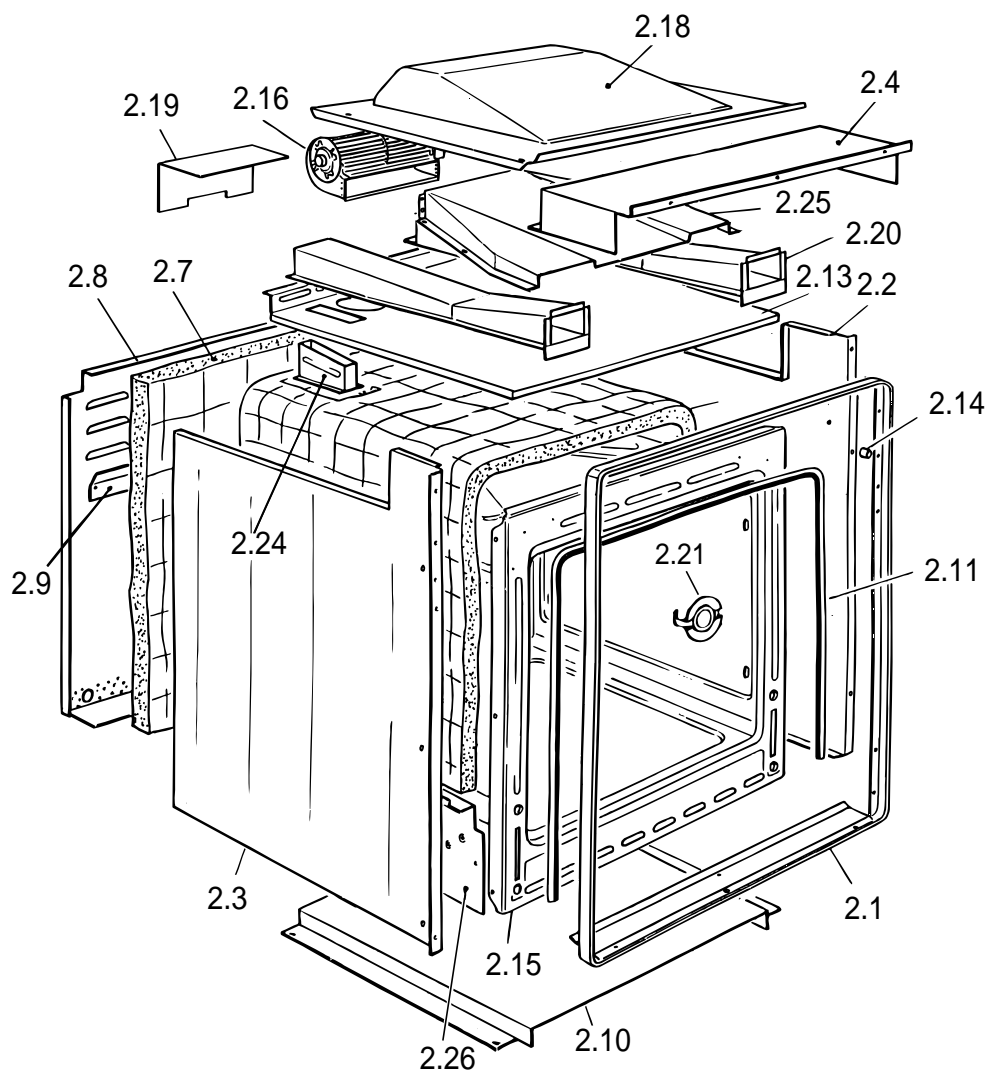

C270G/SS

Caple GAS Oven Stainless Steel

TECHNICAL INFORMATION

C 270G/SS

FFG0CP001X

tav. 1
cat. 18.F2359

REF.	CODE	DESCRIPTION
1.1	35F712SYCP	Control panel
2.1	083184067	Trim surround
2.2	411F719	Right side panel
2.3	411F721	Left side panel
2.4	411FG03	Control panel shelter
2.6	030069.1	Oven insulation
2.7	030068	Rear insulation
2.8	411FG01	Rear panel
2.9	4216003Z	Insulation cross-piece
2.10	411F706	Bottom panel
2.11	053039	Seal
2.13	421FG01Z	Upper shelter
2.14	085019	Spacer
2.15	450FG1GE11	Oven cube
2.16	079017	Tangential fan
2.18	411FG07	Upper shelter
2.19	411F715	Upper air conveyor
2.20	51AFG01	Stack
2.21	035097	Rotisserie hole plug
2.24	094213	Funnel
2.25	411F716	Air conveyor
2.26	094212	Bracket
3.1	032F71016F	Outer glass
3.3	037174060	Handle
3.6	001184	Screw
3.7	373FF706K	Door skin
3.9	030057	Door insulation
3.10	063103	Hinge (male)
3.11	063064	Left hinge (female)
3.12	0311000.1	Inner glass
3.13	103205	Inner glass washer
3.14	001214	Screw
3.15	053084	Glass seal
3.16	063025	Right hinge (female)
3.17	085039061	Sleeve
3.18	411F729	Insulation support
3.19	214021	Nut with clips
3.20	003035	Silicone washer
3.21	077053	Switch
3.23	003041	Washer
3.24	039046	Insulating paper