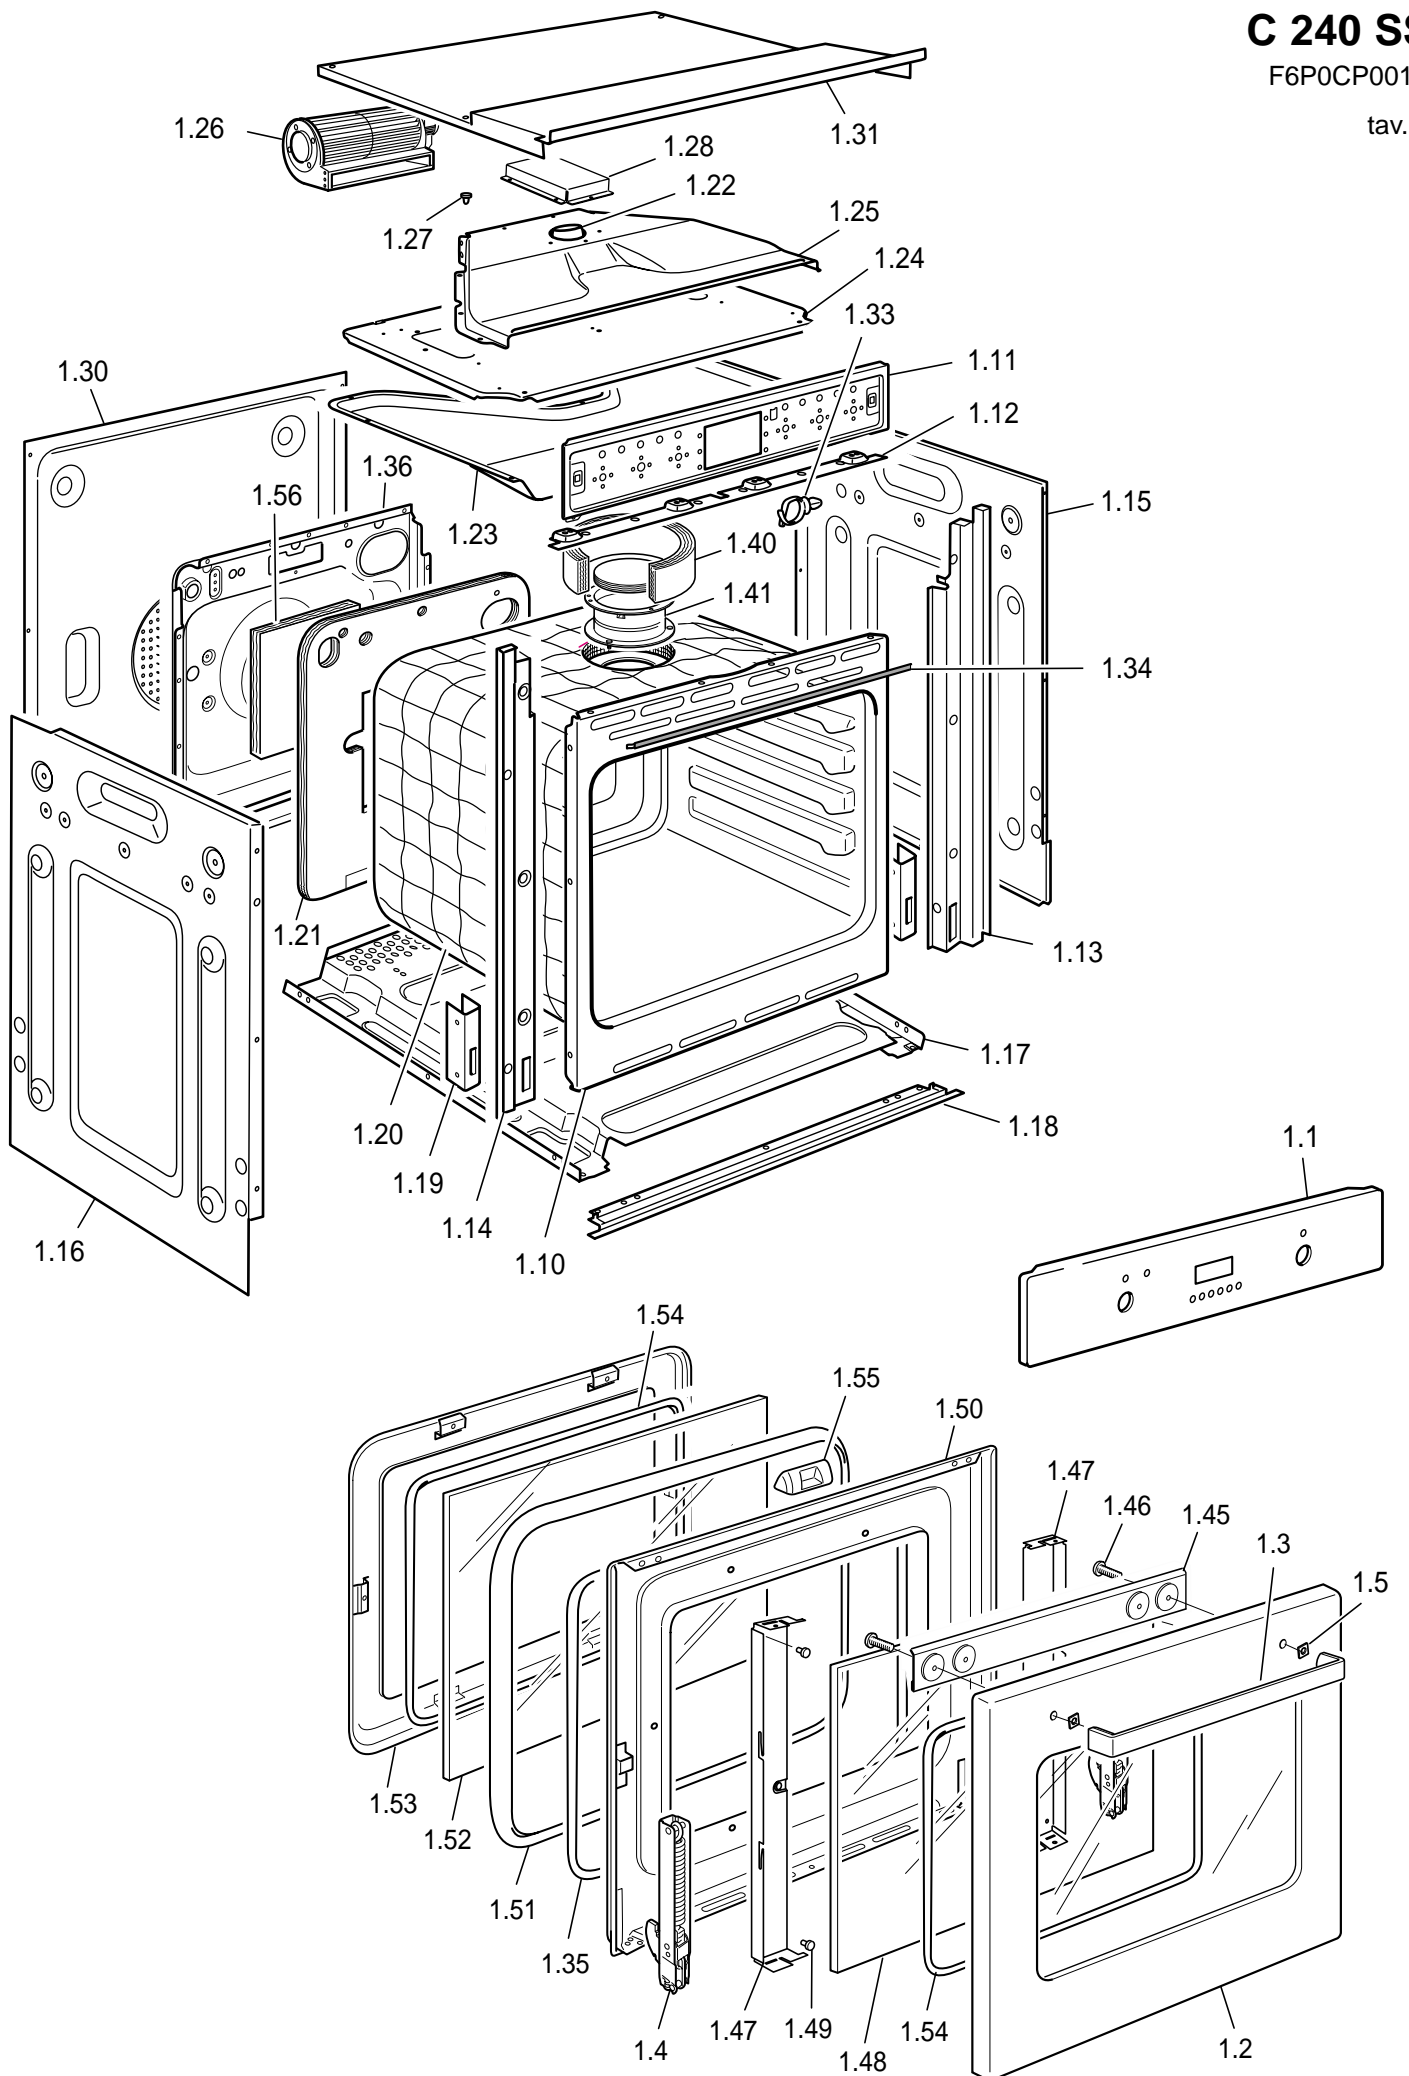

C240SS

Caple Premium Pyro Oven Stainless Steel

TECHNICAL INFORMATION

C 240 SS

F6P0CP001X

tav. 1

REF.	CODE	DESCRIPTION
1.1	032F2360C1	Glass facia panel
1.2	032P2359C1	Door glass
1.3	037227061	Door handle
1.4	063108	Hinge (male)
1.5	103734080	Plaque
1.10	450FP1EM32	Oven cube
1.11	35MF60002H	Interior control panel
1.12	51BF605S	Control panel deflector
1.13	51BF601DS	Right front trim
1.14	51BF601SS	Left front trim
1.15	411F6D1Z	Right side panel
1.16	411F6S1Z	Left side panel
1.17	411F602.1	Bottom panel
1.18	08328400H	Lower trim
1.19	094433	Door hinge (female)
1.20	030123	Oven insulation
1.21	030137	Rear insulation
1.22	103617	Fumes filter
1.23	411F607	Lower air conveyor
1.24	421F604Z	Air conveyor support
1.25	411F606	Upper air conveyor
1.26	079024	Tangential fan
1.27	040056	Rubber
1.28	094435	Fumes conveyor
1.30	411F603	Rear panel
1.31	411F604	Upper shelter
1.33	103672	Cable support
1.34	053074	Upper seal
1.35	053099	Seal
1.36	421F603Z	Rear panel
1.40	030132	Fumes catalyst insulation
1.41	103723	Fumes catalyst
1.45	51BF604	Handle bar
1.46	001071	Door handle screw
1.47	51BF606	Middle inner glass support
1.48	0312117	Middle inner glass
1.49	040056	Rubber
1.50	372FF602P	Door panel
1.51	053089	Door panel gasket
1.52	0312116	Inner glass
1.53	372FF603P	Door panel frame
1.54	053090	Inner glass gasket
1.55	103620	Door lock block
1.56	030138	Rear central insulation