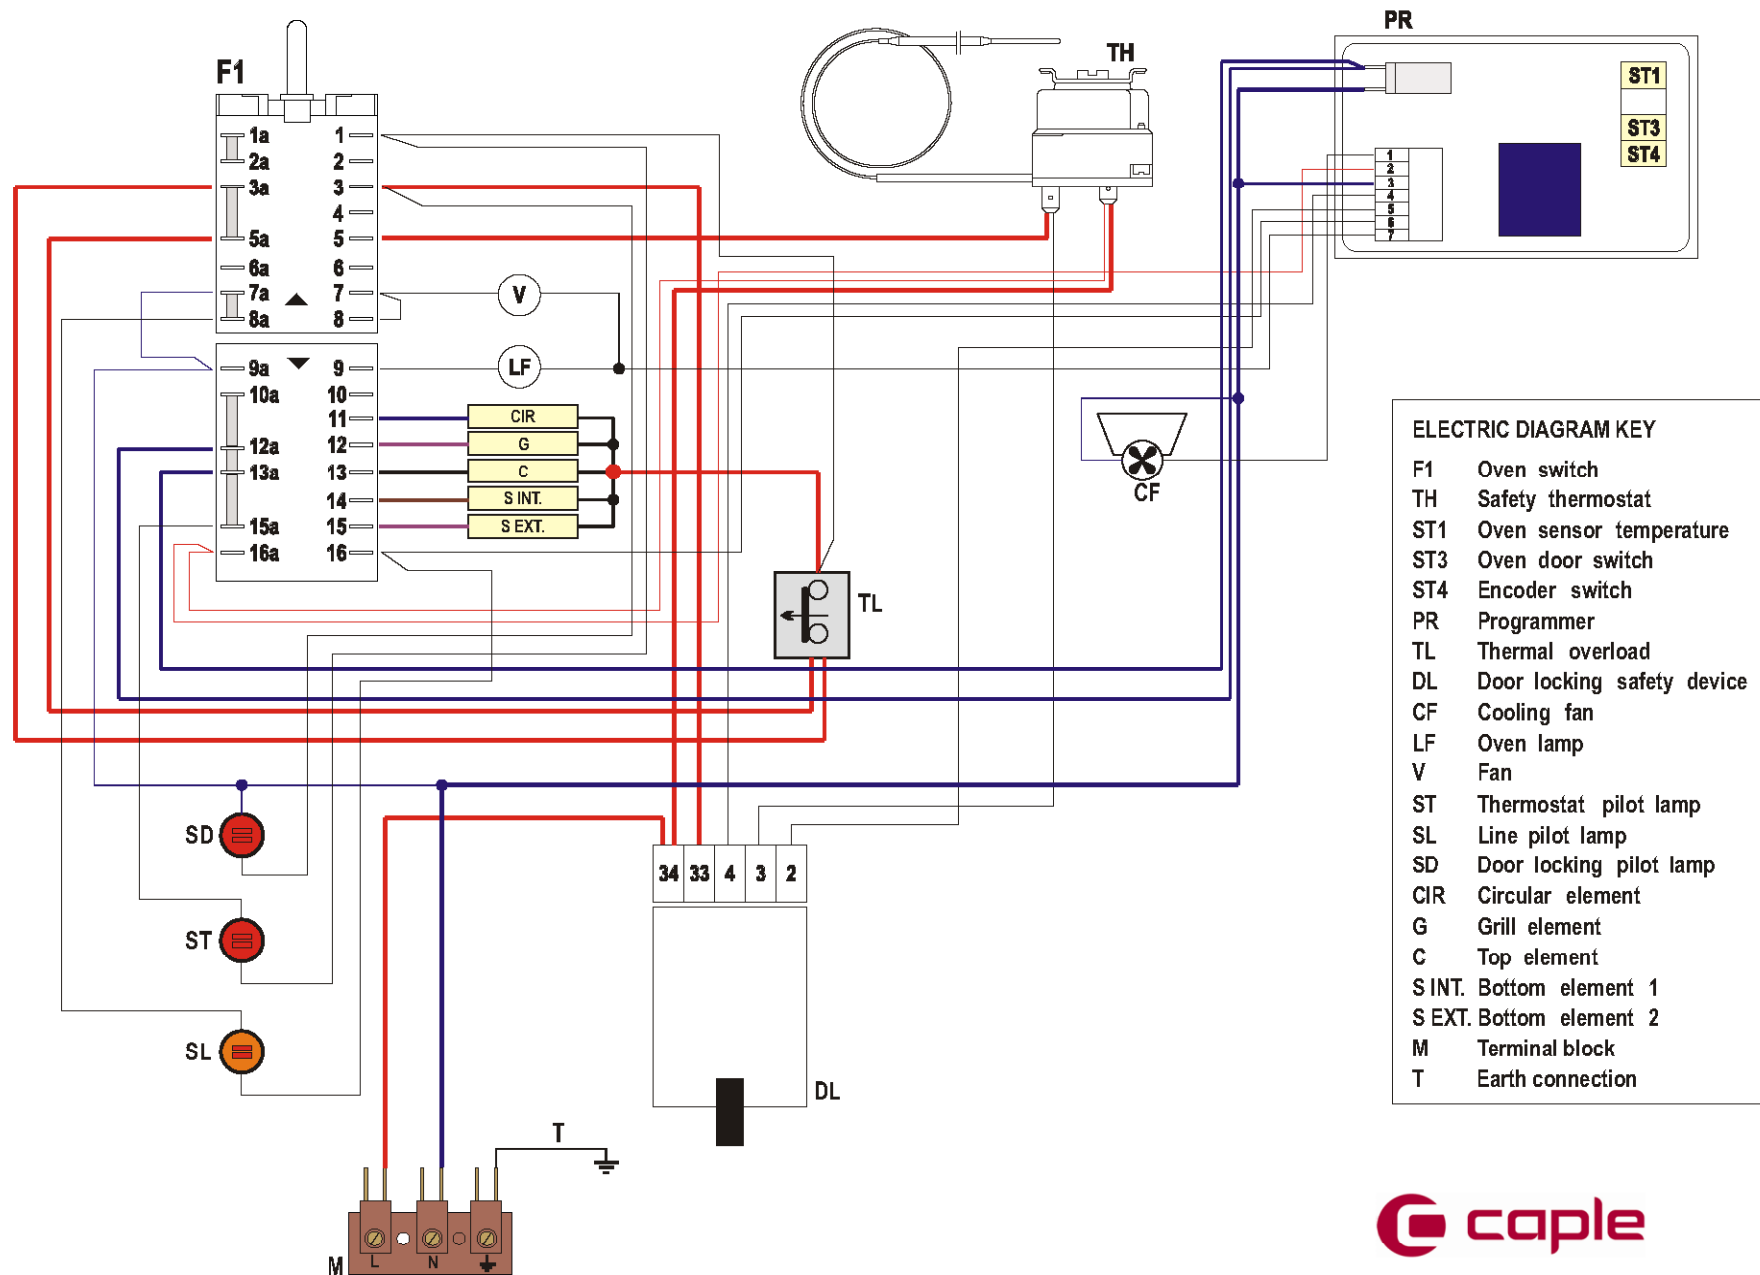

ELECTRIC DIAGRAM KEY

F1	Oven switch
TH	Safety thermostat
ST1	Oven sensor temperature
ST3	Oven door switch
ST4	Encoder switch
PR	Programmer
TL	Thermal overload
DL	Door locking safety device
CF	Cooling fan
LF	Oven lamp
V	Fan
ST	Thermostat pilot lamp
SL	Line pilot lamp
SD	Door locking pilot lamp
CIR	Circular element
G	Grill element
C	Top element
S INT.	Bottom element 1
S EXT.	Bottom element 2
M	Terminal block
T	Earth connection

C240SS

Caple Premium Pyro Oven Stainless Steel