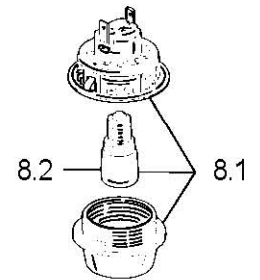

C223F/SS

Caple Single Fan Oven Stainless Steel

TECHNICAL INFORMATION

C223F/SS

Caple Single Fan Oven
Stainless Steel

REF.	CODE	DESCRIPTION
1.1	35F706SYCP	Control panel
2.1	083184066	Trim surround
2.2	411F719	Right side panel
2.3	411F721	Left side panel
2.4	411F711	Control panel shelter
2.5	421FG01Z	Upper shelter
2.6	030092.1	Oven insulation
2.7	030028	Rear insulation
2.8	411F718	Rear panel
2.9	4216003Z	Insulation cross-piece
2.10	411F706	Bottom panel
2.11	053039	Seal
2.14	085019	Spacer
2.15	450F71EM13	Oven cube
2.16	079017	Tangential fan
2.18	411F724	Upper shelter
2.19	411F715	Upper air conveyor
2.20	411F716	Air conveyor
3.1	032F71016F	Outer glass
3.3	037174060	Handle
3.6	001184	Screw
3.7	373FF706K	Door skin
3.9	030057	Door insulation
3.10	063103	Hinge (male)
3.12	0311000.1T	Inner glass
3.13	103205	Inner glass washer
3.14	001214	Screw
3.15	053084	Glass seal
3.16	063025	Right hinge (female)
3.17	085039061	Oven sleeve
3.18	411F729	Insulation support
3.19	214021	Nut
3.20	003035	Washer
3.22	003041	Washer

C223F/SS

Caple Single Fan Oven
Stainless Steel

REF.	CODE	DESCRIPTION
4.1	217291	Shelf support
4.4	217271	Wire shelf
4.9	217270.1	Wire shelf
4.10	217385	Grill-pan grid
4.11	48B5102K	Grill-pan
4.12	037144	Grill-pan grid handle
5.1	062053004	Grill element - 230 V
5.5	47AN601K	Fan diffuser
5.7	079008001F	Fan motor - 230 V
5.8	062057004	Fan element - 230 V
5.9	103085	Filter
6.1	218PN02200	Control knob (Black)
6.4	050032	Switch
6.2	066072	Thermostat
6.10	213025	Clip
7.3	218PN02200	120' cut-off timer knob (Black)
7.4	074012	120' cut-off timer
8.1	072003	Lamp holder
8.2	073013001	Lamp
8.8	054041	Cord 3x1,5
8.9	052001	Wire fastener
8.10	094162	Terminal bracket
8.11	051038	Terminal block
8.12	1131280	Wiring
8.14	073035	Control lamp cover (Red)
8.15	073038.2	Control lamp L=200
8.16	066073	Cut-off thermostat 130°
-	1101785	Instruction booklet