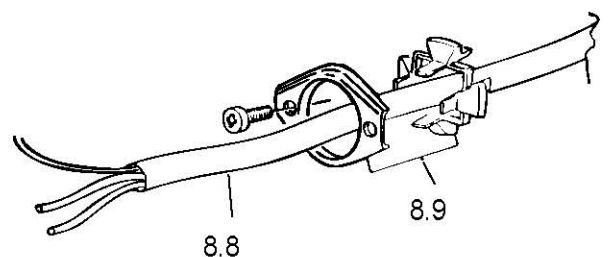

C223F/SS

Caple Single Fan Oven Stainless Steel

TECHNICAL INFORMATION

C223F/SS

Caple Single Fan Oven
Stainless Steel

REF.	CODE	DESCRIPTION
1.1	35F706SYCP	Control panel
2.1	083184066	Trim surround
2.2	411F719	Right side panel
2.3	411F721	Left side panel
2.4	411F711	Control panel shelter
2.5	421FG01Z	Upper shelter
2.6	030092.1	Oven insulation
2.7	030028	Rear insulation
2.8	411F718	Rear panel
2.9	4216003Z	Insulation cross-piece
2.10	411F706	Bottom panel
2.11	053039	Seal
2.14	085019	Spacer
2.15	450F71EM13	Oven cube
2.16	079017	Tangential fan
2.18	411F724	Upper shelter
2.19	411F715	Upper air conveyor
2.20	411F716	Air conveyor
3.1	032F71016F	Outer glass
3.3	037174060	Handle
3.6	001184	Screw
3.7	373FF706K	Door skin
3.9	030057	Door insulation
3.10	063103	Hinge (male)
3.12	0311000.1T	Inner glass
3.13	103205	Inner glass washer
3.14	001214	Screw
3.15	053084	Glass seal
3.16	063025	Right hinge (female)
3.17	085039061	Oven sleeve
3.18	411F729	Insulation support
3.19	214021	Nut
3.20	003035	Washer
3.22	003041	Washer

C223F/SS

Caple Single Fan Oven
Stainless Steel

REF.	CODE	DESCRIPTION
4.1	217291	Shelf support
4.4	217271	Wire shelf
4.9	217270.1	Wire shelf
4.10	217385	Grill-pan grid
4.11	48B5102K	Grill-pan
4.12	037144	Grill-pan grid handle
5.1	062053004	Grill element - 230 V
5.5	47AN601K	Fan diffuser
5.7	079008001F	Fan motor - 230 V
5.8	062057004	Fan element - 230 V
5.9	103085	Filter
6.1	218PN02200	Control knob (Black)
6.4	050032	Switch
6.2	066072	Thermostat
6.10	213025	Clip
7.3	218PN02200	120' cut-off timer knob (Black)
7.4	074012	120' cut-off timer
8.1	072003	Lamp holder
8.2	073013001	Lamp
8.8	054041	Cord 3x1,5
8.9	052001	Wire fastener
8.10	094162	Terminal bracket
8.11	051038	Terminal block
8.12	1131280	Wiring
8.14	073035	Control lamp cover (Red)
8.15	073038.2	Control lamp L=200
8.16	066073	Cut-off thermostat 130°
-	1101785	Instruction booklet