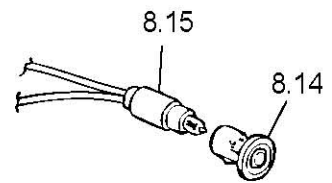

C223F/SS

Caple Single Fan Oven Stainless Steel

TECHNICAL INFORMATION

C223F/SS

Caple Single Fan Oven
Stainless Steel

REF.	CODE	DESCRIPTION
1.1	35F706SYCP	Control panel
2.1	083184066	Trim surround
2.2	411F719	Right side panel
2.3	411F721	Left side panel
2.4	411F711	Control panel shelter
2.5	421FG01Z	Upper shelter
2.6	030092.1	Oven insulation
2.7	030028	Rear insulation
2.8	411F718	Rear panel
2.9	4216003Z	Insulation cross-piece
2.10	411F706	Bottom panel
2.11	053039	Seal
2.14	085019	Spacer
2.15	450F71EM13	Oven cube
2.16	079017	Tangential fan
2.18	411F724	Upper shelter
2.19	411F715	Upper air conveyor
2.20	411F716	Air conveyor
3.1	032F71016F	Outer glass
3.3	037174060	Handle
3.6	001184	Screw
3.7	373FF706K	Door skin
3.9	030057	Door insulation
3.10	063103	Hinge (male)
3.12	0311000.1T	Inner glass
3.13	103205	Inner glass washer
3.14	001214	Screw
3.15	053084	Glass seal
3.16	063025	Right hinge (female)
3.17	085039061	Oven sleeve
3.18	411F729	Insulation support
3.19	214021	Nut
3.20	003035	Washer
3.22	003041	Washer

C223F/SS

Caple Single Fan Oven
Stainless Steel

REF.	CODE	DESCRIPTION
4.1	217291	Shelf support
4.4	217271	Wire shelf
4.9	217270.1	Wire shelf
4.10	217385	Grill-pan grid
4.11	48B5102K	Grill-pan
4.12	037144	Grill-pan grid handle
5.1	062053004	Grill element - 230 V
5.5	47AN601K	Fan diffuser
5.7	079008001F	Fan motor - 230 V
5.8	062057004	Fan element - 230 V
5.9	103085	Filter
6.1	218PN02200	Control knob (Black)
6.4	050032	Switch
6.2	066072	Thermostat
6.10	213025	Clip
7.3	218PN02200	120' cut-off timer knob (Black)
7.4	074012	120' cut-off timer
8.1	072003	Lamp holder
8.2	073013001	Lamp
8.8	054041	Cord 3x1,5
8.9	052001	Wire fastener
8.10	094162	Terminal bracket
8.11	051038	Terminal block
8.12	1131280	Wiring
8.14	073035	Control lamp cover (Red)
8.15	073038.2	Control lamp L=200
8.16	066073	Cut-off thermostat 130°
-	1101785	Instruction booklet