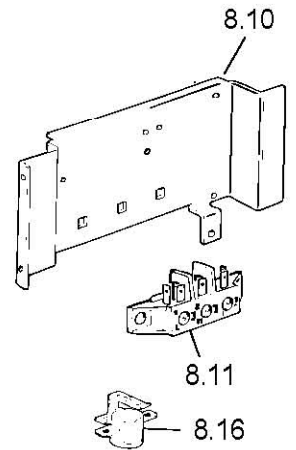

C223F/SS

Caple Single Fan Oven Stainless Steel

TECHNICAL INFORMATION

C223F/SS

Caple Single Fan Oven
Stainless Steel

REF.	CODE	DESCRIPTION
1.1	35F706SYCP	Control panel
2.1	083184066	Trim surround
2.2	411F719	Right side panel
2.3	411F721	Left side panel
2.4	411F711	Control panel shelter
2.5	421FG01Z	Upper shelter
2.6	030092.1	Oven insulation
2.7	030028	Rear insulation
2.8	411F718	Rear panel
2.9	4216003Z	Insulation cross-piece
2.10	411F706	Bottom panel
2.11	053039	Seal
2.14	085019	Spacer
2.15	450F71EM13	Oven cube
2.16	079017	Tangential fan
2.18	411F724	Upper shelter
2.19	411F715	Upper air conveyor
2.20	411F716	Air conveyor
3.1	032F71016F	Outer glass
3.3	037174060	Handle
3.6	001184	Screw
3.7	373FF706K	Door skin
3.9	030057	Door insulation
3.10	063103	Hinge (male)
3.12	0311000.1T	Inner glass
3.13	103205	Inner glass washer
3.14	001214	Screw
3.15	053084	Glass seal
3.16	063025	Right hinge (female)
3.17	085039061	Oven sleeve
3.18	411F729	Insulation support
3.19	214021	Nut
3.20	003035	Washer
3.22	003041	Washer

C223F/SS

Caple Single Fan Oven
Stainless Steel

REF.	CODE	DESCRIPTION
4.1	217291	Shelf support
4.4	217271	Wire shelf
4.9	217270.1	Wire shelf
4.10	217385	Grill-pan grid
4.11	48B5102K	Grill-pan
4.12	037144	Grill-pan grid handle
5.1	062053004	Grill element - 230 V
5.5	47AN601K	Fan diffuser
5.7	079008001F	Fan motor - 230 V
5.8	062057004	Fan element - 230 V
5.9	103085	Filter
6.1	218PN02200	Control knob (Black)
6.4	050032	Switch
6.2	066072	Thermostat
6.10	213025	Clip
7.3	218PN02200	120' cut-off timer knob (Black)
7.4	074012	120' cut-off timer
8.1	072003	Lamp holder
8.2	073013001	Lamp
8.8	054041	Cord 3x1,5
8.9	052001	Wire fastener
8.10	094162	Terminal bracket
8.11	051038	Terminal block
8.12	1131280	Wiring
8.14	073035	Control lamp cover (Red)
8.15	073038.2	Control lamp L=200
8.16	066073	Cut-off thermostat 130°
-	1101785	Instruction booklet