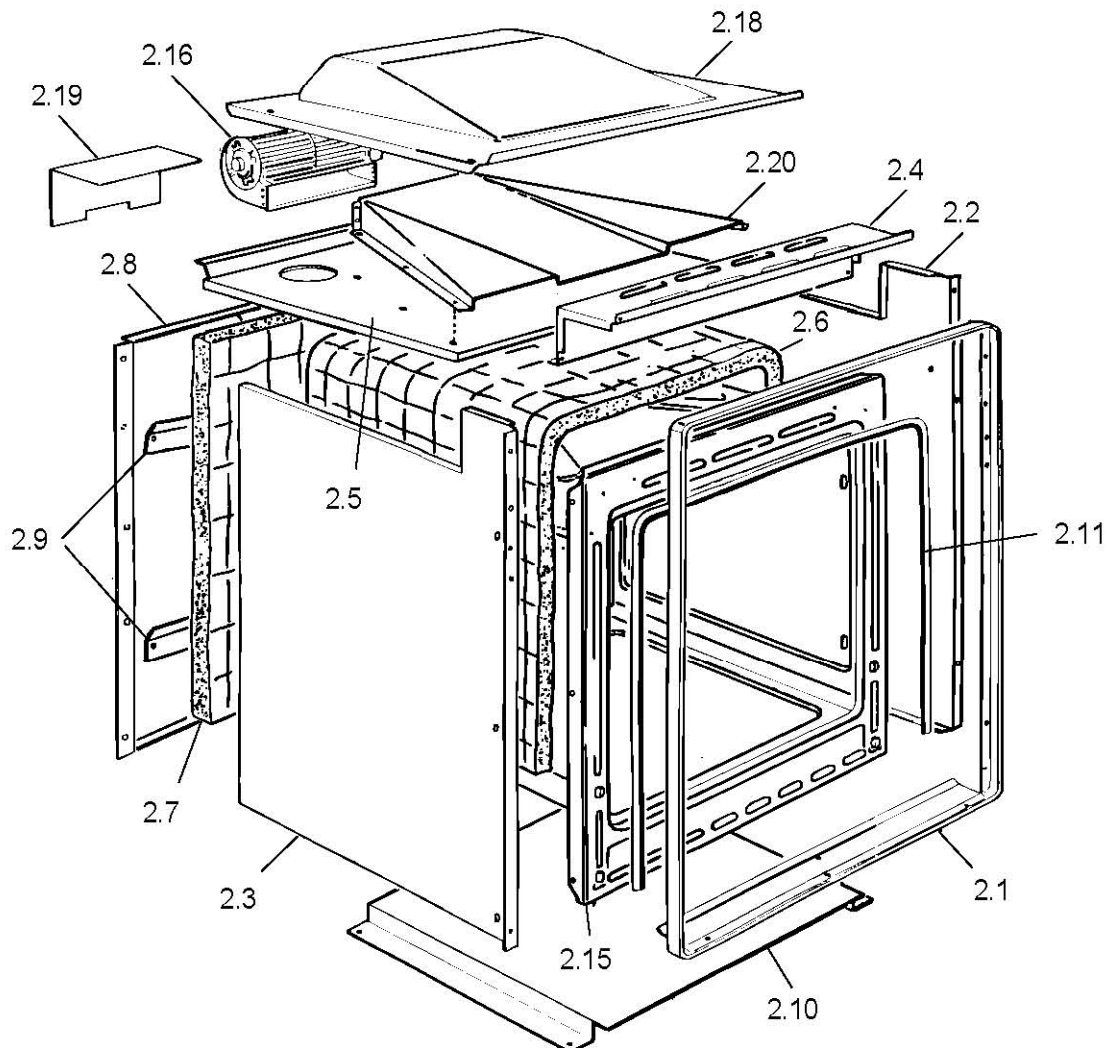

C223F/SS

Caple Single Fan Oven Stainless Steel

TECHNICAL INFORMATION

C223F/SS

Caple Single Fan Oven
Stainless Steel

REF.	CODE	DESCRIPTION
1.1	35F706SYCP	Control panel
2.1	083184066	Trim surround
2.2	411F719	Right side panel
2.3	411F721	Left side panel
2.4	411F711	Control panel shelter
2.5	421FG01Z	Upper shelter
2.6	030092.1	Oven insulation
2.7	030028	Rear insulation
2.8	411F718	Rear panel
2.9	4216003Z	Insulation cross-piece
2.10	411F706	Bottom panel
2.11	053039	Seal
2.14	085019	Spacer
2.15	450F71EM13	Oven cube
2.16	079017	Tangential fan
2.18	411F724	Upper shelter
2.19	411F715	Upper air conveyor
2.20	411F716	Air conveyor
3.1	032F71016F	Outer glass
3.3	037174060	Handle
3.6	001184	Screw
3.7	373FF706K	Door skin
3.9	030057	Door insulation
3.10	063103	Hinge (male)
3.12	0311000.1T	Inner glass
3.13	103205	Inner glass washer
3.14	001214	Screw
3.15	053084	Glass seal
3.16	063025	Right hinge (female)
3.17	085039061	Oven sleeve
3.18	411F729	Insulation support
3.19	214021	Nut
3.20	003035	Washer
3.22	003041	Washer

C223F/SS

Caple Single Fan Oven
Stainless Steel

REF.	CODE	DESCRIPTION
4.1	217291	Shelf support
4.4	217271	Wire shelf
4.9	217270.1	Wire shelf
4.10	217385	Grill-pan grid
4.11	48B5102K	Grill-pan
4.12	037144	Grill-pan grid handle
5.1	062053004	Grill element - 230 V
5.5	47AN601K	Fan diffuser
5.7	079008001F	Fan motor - 230 V
5.8	062057004	Fan element - 230 V
5.9	103085	Filter
6.1	218PN02200	Control knob (Black)
6.4	050032	Switch
6.2	066072	Thermostat
6.10	213025	Clip
7.3	218PN02200	120' cut-off timer knob (Black)
7.4	074012	120' cut-off timer
8.1	072003	Lamp holder
8.2	073013001	Lamp
8.8	054041	Cord 3x1,5
8.9	052001	Wire fastener
8.10	094162	Terminal bracket
8.11	051038	Terminal block
8.12	1131280	Wiring
8.14	073035	Control lamp cover (Red)
8.15	073038.2	Control lamp L=200
8.16	066073	Cut-off thermostat 130°
-	1101785	Instruction booklet