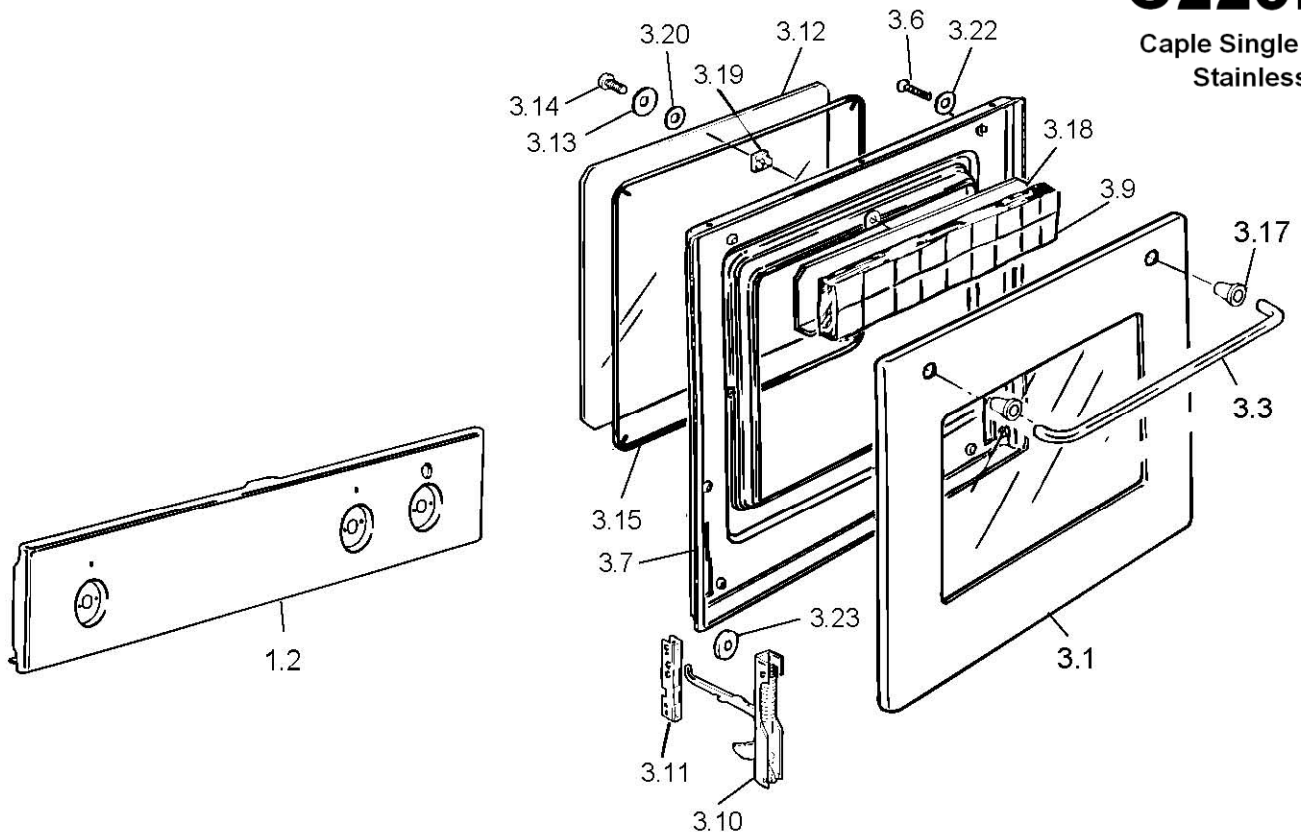

C223F/SS

Caple Single Fan Oven Stainless Steel

TECHNICAL INFORMATION

C223F/SS

Caple Single Fan Oven
Stainless Steel

REF.	CODE	DESCRIPTION
1.1	35F706SYCP	Control panel
2.1	083184066	Trim surround
2.2	411F719	Right side panel
2.3	411F721	Left side panel
2.4	411F711	Control panel shelter
2.5	421FG01Z	Upper shelter
2.6	030092.1	Oven insulation
2.7	030028	Rear insulation
2.8	411F718	Rear panel
2.9	4216003Z	Insulation cross-piece
2.10	411F706	Bottom panel
2.11	053039	Seal
2.14	085019	Spacer
2.15	450F71EM13	Oven cube
2.16	079017	Tangential fan
2.18	411F724	Upper shelter
2.19	411F715	Upper air conveyor
2.20	411F716	Air conveyor
3.1	032F71016F	Outer glass
3.3	037174060	Handle
3.6	001184	Screw
3.7	373FF706K	Door skin
3.9	030057	Door insulation
3.10	063103	Hinge (male)
3.12	0311000.1T	Inner glass
3.13	103205	Inner glass washer
3.14	001214	Screw
3.15	053084	Glass seal
3.16	063025	Right hinge (female)
3.17	085039061	Oven sleeve
3.18	411F729	Insulation support
3.19	214021	Nut
3.20	003035	Washer
3.22	003041	Washer

C223F/SS

Caple Single Fan Oven
Stainless Steel

REF.	CODE	DESCRIPTION
4.1	217291	Shelf support
4.4	217271	Wire shelf
4.9	217270.1	Wire shelf
4.10	217385	Grill-pan grid
4.11	48B5102K	Grill-pan
4.12	037144	Grill-pan grid handle
5.1	062053004	Grill element - 230 V
5.5	47AN601K	Fan diffuser
5.7	079008001F	Fan motor - 230 V
5.8	062057004	Fan element - 230 V
5.9	103085	Filter
6.1	218PN02200	Control knob (Black)
6.4	050032	Switch
6.2	066072	Thermostat
6.10	213025	Clip
7.3	218PN02200	120' cut-off timer knob (Black)
7.4	074012	120' cut-off timer
8.1	072003	Lamp holder
8.2	073013001	Lamp
8.8	054041	Cord 3x1,5
8.9	052001	Wire fastener
8.10	094162	Terminal bracket
8.11	051038	Terminal block
8.12	1131280	Wiring
8.14	073035	Control lamp cover (Red)
8.15	073038.2	Control lamp L=200
8.16	066073	Cut-off thermostat 130°
-	1101785	Instruction booklet