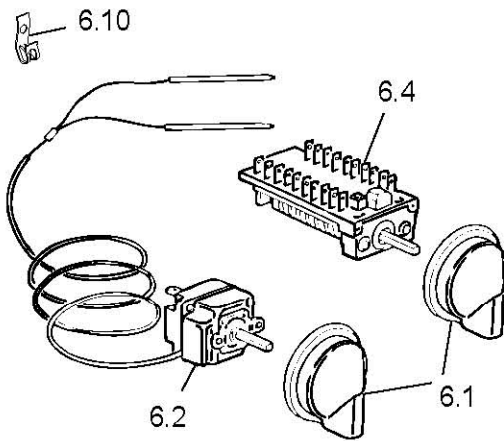

C223F/SS

Caple Single Fan Oven Stainless Steel

TECHNICAL INFORMATION

C223F/SS

Caple Single Fan Oven
Stainless Steel

REF.	CODE	DESCRIPTION
1.1	35F706SYCP	Control panel
2.1	083184066	Trim surround
2.2	411F719	Right side panel
2.3	411F721	Left side panel
2.4	411F711	Control panel shelter
2.5	421FG01Z	Upper shelter
2.6	030092.1	Oven insulation
2.7	030028	Rear insulation
2.8	411F718	Rear panel
2.9	4216003Z	Insulation cross-piece
2.10	411F706	Bottom panel
2.11	053039	Seal
2.14	085019	Spacer
2.15	450F71EM13	Oven cube
2.16	079017	Tangential fan
2.18	411F724	Upper shelter
2.19	411F715	Upper air conveyor
2.20	411F716	Air conveyor
3.1	032F71016F	Outer glass
3.3	037174060	Handle
3.6	001184	Screw
3.7	373FF706K	Door skin
3.9	030057	Door insulation
3.10	063103	Hinge (male)
3.12	0311000.1T	Inner glass
3.13	103205	Inner glass washer
3.14	001214	Screw
3.15	053084	Glass seal
3.16	063025	Right hinge (female)
3.17	085039061	Oven sleeve
3.18	411F729	Insulation support
3.19	214021	Nut
3.20	003035	Washer
3.22	003041	Washer

C223F/SS

Caple Single Fan Oven
Stainless Steel

REF.	CODE	DESCRIPTION
4.1	217291	Shelf support
4.4	217271	Wire shelf
4.9	217270.1	Wire shelf
4.10	217385	Grill-pan grid
4.11	48B5102K	Grill-pan
4.12	037144	Grill-pan grid handle
5.1	062053004	Grill element - 230 V
5.5	47AN601K	Fan diffuser
5.7	079008001F	Fan motor - 230 V
5.8	062057004	Fan element - 230 V
5.9	103085	Filter
6.1	218PN02200	Control knob (Black)
6.4	050032	Switch
6.2	066072	Thermostat
6.10	213025	Clip
7.3	218PN02200	120' cut-off timer knob (Black)
7.4	074012	120' cut-off timer
8.1	072003	Lamp holder
8.2	073013001	Lamp
8.8	054041	Cord 3x1,5
8.9	052001	Wire fastener
8.10	094162	Terminal bracket
8.11	051038	Terminal block
8.12	1131280	Wiring
8.14	073035	Control lamp cover (Red)
8.15	073038.2	Control lamp L=200
8.16	066073	Cut-off thermostat 130°
-	1101785	Instruction booklet