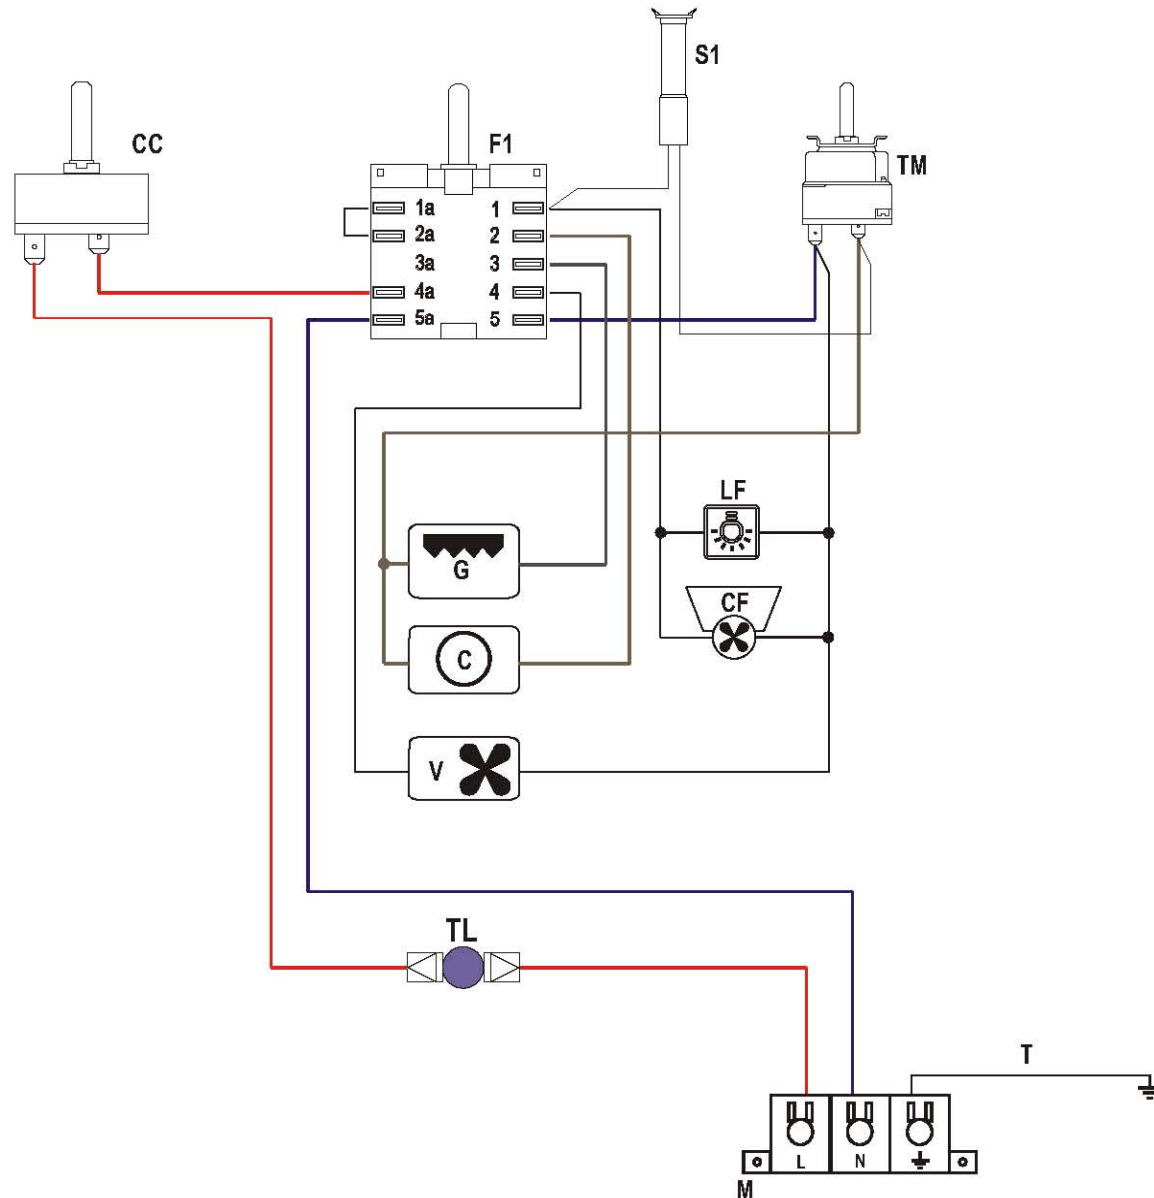

C223F/SS

Caple Single Fan Oven
Stainless Steel

REF.	CODE	DESCRIPTION
4.1	217291	Shelf support
4.4	217271	Wire shelf
4.9	217270.1	Wire shelf
4.10	217385	Grill-pan grid
4.11	48B5102K	Grill-pan
4.12	037144	Grill-pan grid handle
5.1	062053004	Grill element - 230 V
5.5	47AN601K	Fan diffuser
5.7	079008001F	Fan motor - 230 V
5.8	062057004	Fan element - 230 V
5.9	103085	Filter
6.1	218PN02200	Control knob (Black)
6.4	050032	Switch
6.2	066072	Thermostat
6.10	213025	Clip
7.3	218PN02200	120' cut-off timer knob (Black)
7.4	074012	120' cut-off timer
8.1	072003	Lamp holder
8.2	073013001	Lamp
8.8	054041	Cord 3x1,5
8.9	052001	Wire fastener
8.10	094162	Terminal bracket
8.11	051038	Terminal block
8.12	1131280	Wiring
8.14	073035	Control lamp cover (Red)
8.15	073038.2	Control lamp L=200
8.16	066073	Cut-off thermostat 130°
-	1101785	Instruction booklet

C223F/SS

Caple Single Fan Oven
Stainless Steel

ELECTRIC DIAGRAM KEY

- F1 Oven commutator
- TM Oven thermostat
- LF Oven lamp
- TL Thermolimiter
- CC Oven cutoff
- CF Cooling fan
- S1 Thermostat control lamp
- V Fan
- G Grill element
- C Circular element
- M Terminal block
- T Earth plant