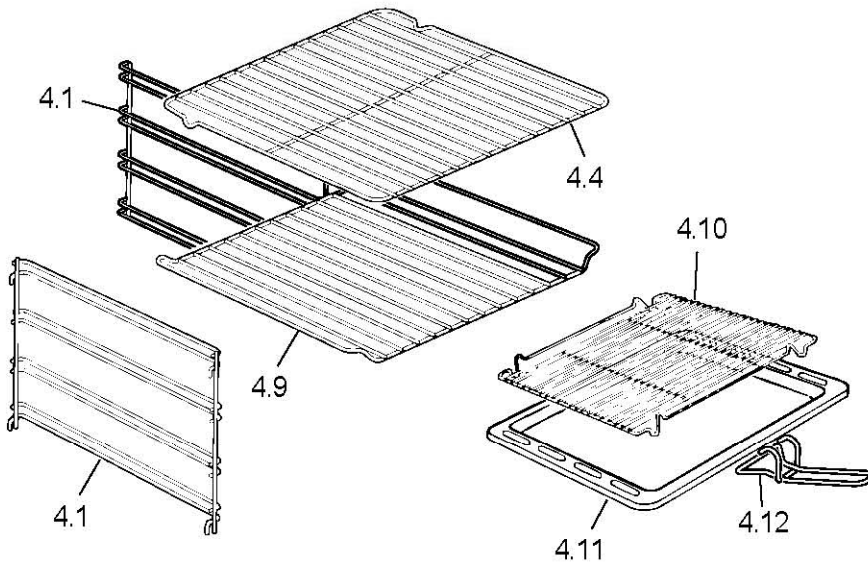

C223F/SS

Caple Single Fan Oven Stainless Steel

TECHNICAL INFORMATION

C223F/SS

Caple Single Fan Oven
Stainless Steel

REF.	CODE	DESCRIPTION
1.1	35F706SYCP	Control panel
2.1	083184066	Trim surround
2.2	411F719	Right side panel
2.3	411F721	Left side panel
2.4	411F711	Control panel shelter
2.5	421FG01Z	Upper shelter
2.6	030092.1	Oven insulation
2.7	030028	Rear insulation
2.8	411F718	Rear panel
2.9	4216003Z	Insulation cross-piece
2.10	411F706	Bottom panel
2.11	053039	Seal
2.14	085019	Spacer
2.15	450F71EM13	Oven cube
2.16	079017	Tangential fan
2.18	411F724	Upper shelter
2.19	411F715	Upper air conveyor
2.20	411F716	Air conveyor
3.1	032F71016F	Outer glass
3.3	037174060	Handle
3.6	001184	Screw
3.7	373FF706K	Door skin
3.9	030057	Door insulation
3.10	063103	Hinge (male)
3.12	0311000.1T	Inner glass
3.13	103205	Inner glass washer
3.14	001214	Screw
3.15	053084	Glass seal
3.16	063025	Right hinge (female)
3.17	085039061	Oven sleeve
3.18	411F729	Insulation support
3.19	214021	Nut
3.20	003035	Washer
3.22	003041	Washer

C223F/SS

Caple Single Fan Oven
Stainless Steel

REF.	CODE	DESCRIPTION
4.1	217291	Shelf support
4.4	217271	Wire shelf
4.9	217270.1	Wire shelf
4.10	217385	Grill-pan grid
4.11	48B5102K	Grill-pan
4.12	037144	Grill-pan grid handle
5.1	062053004	Grill element - 230 V
5.5	47AN601K	Fan diffuser
5.7	079008001F	Fan motor - 230 V
5.8	062057004	Fan element - 230 V
5.9	103085	Filter
6.1	218PN02200	Control knob (Black)
6.4	050032	Switch
6.2	066072	Thermostat
6.10	213025	Clip
7.3	218PN02200	120' cut-off timer knob (Black)
7.4	074012	120' cut-off timer
8.1	072003	Lamp holder
8.2	073013001	Lamp
8.8	054041	Cord 3x1,5
8.9	052001	Wire fastener
8.10	094162	Terminal bracket
8.11	051038	Terminal block
8.12	1131280	Wiring
8.14	073035	Control lamp cover (Red)
8.15	073038.2	Control lamp L=200
8.16	066073	Cut-off thermostat 130°
-	1101785	Instruction booklet