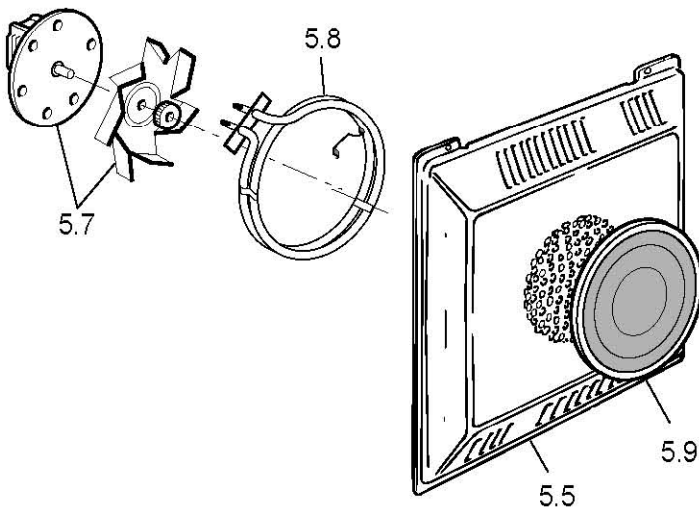

C223F/SS

Caple Single Fan Oven Stainless Steel

TECHNICAL INFORMATION

C223F/SS

Caple Single Fan Oven
Stainless Steel

REF.	CODE	DESCRIPTION
1.1	35F706SYCP	Control panel
2.1	083184066	Trim surround
2.2	411F719	Right side panel
2.3	411F721	Left side panel
2.4	411F711	Control panel shelter
2.5	421FG01Z	Upper shelter
2.6	030092.1	Oven insulation
2.7	030028	Rear insulation
2.8	411F718	Rear panel
2.9	4216003Z	Insulation cross-piece
2.10	411F706	Bottom panel
2.11	053039	Seal
2.14	085019	Spacer
2.15	450F71EM13	Oven cube
2.16	079017	Tangential fan
2.18	411F724	Upper shelter
2.19	411F715	Upper air conveyor
2.20	411F716	Air conveyor
3.1	032F71016F	Outer glass
3.3	037174060	Handle
3.6	001184	Screw
3.7	373FF706K	Door skin
3.9	030057	Door insulation
3.10	063103	Hinge (male)
3.12	0311000.1T	Inner glass
3.13	103205	Inner glass washer
3.14	001214	Screw
3.15	053084	Glass seal
3.16	063025	Right hinge (female)
3.17	085039061	Oven sleeve
3.18	411F729	Insulation support
3.19	214021	Nut
3.20	003035	Washer
3.22	003041	Washer

C223F/SS

Caple Single Fan Oven
Stainless Steel

REF.	CODE	DESCRIPTION
4.1	217291	Shelf support
4.4	217271	Wire shelf
4.9	217270.1	Wire shelf
4.10	217385	Grill-pan grid
4.11	48B5102K	Grill-pan
4.12	037144	Grill-pan grid handle
5.1	062053004	Grill element - 230 V
5.5	47AN601K	Fan diffuser
5.7	079008001F	Fan motor - 230 V
5.8	062057004	Fan element - 230 V
5.9	103085	Filter
6.1	218PN02200	Control knob (Black)
6.4	050032	Switch
6.2	066072	Thermostat
6.10	213025	Clip
7.3	218PN02200	120' cut-off timer knob (Black)
7.4	074012	120' cut-off timer
8.1	072003	Lamp holder
8.2	073013001	Lamp
8.8	054041	Cord 3x1,5
8.9	052001	Wire fastener
8.10	094162	Terminal bracket
8.11	051038	Terminal block
8.12	1131280	Wiring
8.14	073035	Control lamp cover (Red)
8.15	073038.2	Control lamp L=200
8.16	066073	Cut-off thermostat 130°
-	1101785	Instruction booklet