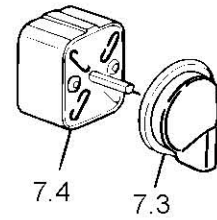

C223F/SS

Caple Single Fan Oven Stainless Steel

TECHNICAL INFORMATION

C223F/SS

Caple Single Fan Oven
Stainless Steel

REF.	CODE	DESCRIPTION
1.1	35F706SYCP	Control panel
2.1	083184066	Trim surround
2.2	411F719	Right side panel
2.3	411F721	Left side panel
2.4	411F711	Control panel shelter
2.5	421FG01Z	Upper shelter
2.6	030092.1	Oven insulation
2.7	030028	Rear insulation
2.8	411F718	Rear panel
2.9	4216003Z	Insulation cross-piece
2.10	411F706	Bottom panel
2.11	053039	Seal
2.14	085019	Spacer
2.15	450F71EM13	Oven cube
2.16	079017	Tangential fan
2.18	411F724	Upper shelter
2.19	411F715	Upper air conveyor
2.20	411F716	Air conveyor
3.1	032F71016F	Outer glass
3.3	037174060	Handle
3.6	001184	Screw
3.7	373FF706K	Door skin
3.9	030057	Door insulation
3.10	063103	Hinge (male)
3.12	0311000.1T	Inner glass
3.13	103205	Inner glass washer
3.14	001214	Screw
3.15	053084	Glass seal
3.16	063025	Right hinge (female)
3.17	085039061	Oven sleeve
3.18	411F729	Insulation support
3.19	214021	Nut
3.20	003035	Washer
3.22	003041	Washer

C223F/SS

Caple Single Fan Oven
Stainless Steel

REF.	CODE	DESCRIPTION
4.1	217291	Shelf support
4.4	217271	Wire shelf
4.9	217270.1	Wire shelf
4.10	217385	Grill-pan grid
4.11	48B5102K	Grill-pan
4.12	037144	Grill-pan grid handle
5.1	062053004	Grill element - 230 V
5.5	47AN601K	Fan diffuser
5.7	079008001F	Fan motor - 230 V
5.8	062057004	Fan element - 230 V
5.9	103085	Filter
6.1	218PN02200	Control knob (Black)
6.4	050032	Switch
6.2	066072	Thermostat
6.10	213025	Clip
7.3	218PN02200	120' cut-off timer knob (Black)
7.4	074012	120' cut-off timer
8.1	072003	Lamp holder
8.2	073013001	Lamp
8.8	054041	Cord 3x1,5
8.9	052001	Wire fastener
8.10	094162	Terminal bracket
8.11	051038	Terminal block
8.12	1131280	Wiring
8.14	073035	Control lamp cover (Red)
8.15	073038.2	Control lamp L=200
8.16	066073	Cut-off thermostat 130°
-	1101785	Instruction booklet