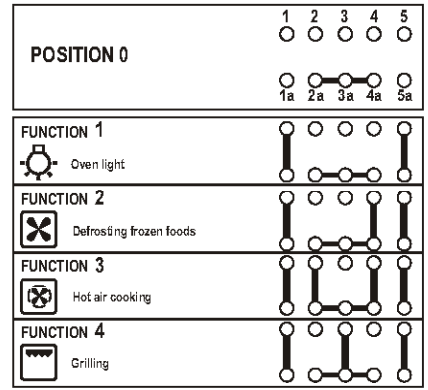

C221F/B

Caple Single Fan Oven Brown

TECHNICAL INFORMATION

C 221F/B

FF70CP053N

tav. 1
cat. 18.P1966

| REF. | CODE | DESCRIPTION |
|------|------------|------------------------|
| 1.2 | 35F7A40BCP | Control panel |
| 2.1 | 08318400M | Trim surround |
| 2.2 | 411F719 | Right side panel |
| 2.3 | 411F721 | Left side panel |
| 2.4 | 411F711 | Control panel shelter |
| 2.5 | 411F723 | Upper shelter |
| 2.6 | 030092.1 | Oven insulation |
| 2.7 | 030028 | Rear insulation |
| 2.8 | 411F718 | Rear panel |
| 2.9 | 4216003Z | Insulation cross-piece |
| 2.10 | 411F706 | Bottom panel |
| 2.11 | 053039 | Seal |
| 2.13 | 4216002Z | Lower switch shelter |
| 2.14 | 085019 | Spacer |
| 2.15 | 450F71EM14 | Oven cube |
| 3.1 | 0311453 | Outer glass |
| 3.2 | 08318600M | Lower retainer |
| 3.3 | 03719400M | Handle |
| 3.4 | 08506400M | Oven sleeve |
| 3.6 | 001184 | Screw |
| 3.7 | 373FF704K | Door skin |
| 3.9 | 030057 | Door insulation |
| 3.10 | 063103 | Hinge (male) |
| 3.12 | 0311000.1 | Inner glass |
| 3.13 | 103205 | Inner glass washer |
| 3.14 | 001214 | Screw |
| 3.15 | 053084 | Glass seal |
| 3.16 | 063025 | Right hinge (female) |
| 3.18 | 411F729 | Insulation support |
| 3.19 | 214021 | Nut |
| 3.20 | 003035 | Washer |
| 3.22 | 003041 | Washer |

Oven switch diagram

- ELECTRIC DIAGRAM KEY**
- F1 Oven switch
 - TM Oven thermostat
 - LF Oven lamp
 - TL Thermal overload
 - S1 Thermostat pilot lamp
 - V Fan
 - G Grill element
 - C Circular element
 - M Terminal block
 - T Earth connection