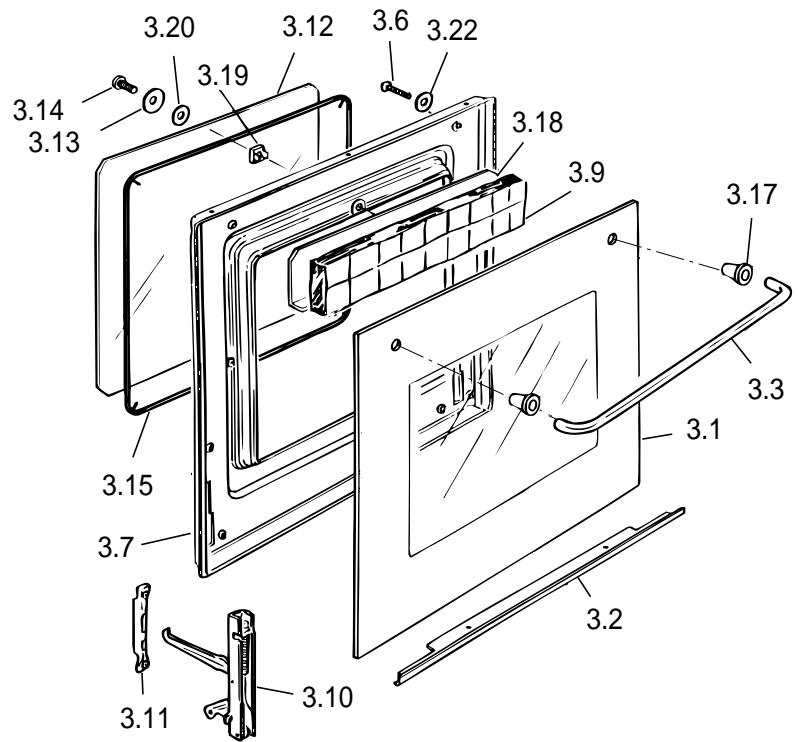

C221F/B

Caple Single Fan Oven Brown

TECHNICAL INFORMATION

C 221F/B

FF70CP053N

tav. 1
cat. 18.P1966

| REF. | CODE | DESCRIPTION |
|------|------------|------------------------|
| 1.2 | 35F7A40BCP | Control panel |
| 2.1 | 08318400M | Trim surround |
| 2.2 | 411F719 | Right side panel |
| 2.3 | 411F721 | Left side panel |
| 2.4 | 411F711 | Control panel shelter |
| 2.5 | 411F723 | Upper shelter |
| 2.6 | 030092.1 | Oven insulation |
| 2.7 | 030028 | Rear insulation |
| 2.8 | 411F718 | Rear panel |
| 2.9 | 4216003Z | Insulation cross-piece |
| 2.10 | 411F706 | Bottom panel |
| 2.11 | 053039 | Seal |
| 2.13 | 4216002Z | Lower switch shelter |
| 2.14 | 085019 | Spacer |
| 2.15 | 450F71EM14 | Oven cube |
| 3.1 | 0311453 | Outer glass |
| 3.2 | 08318600M | Lower retainer |
| 3.3 | 03719400M | Handle |
| 3.4 | 08506400M | Oven sleeve |
| 3.6 | 001184 | Screw |
| 3.7 | 373FF704K | Door skin |
| 3.9 | 030057 | Door insulation |
| 3.10 | 063103 | Hinge (male) |
| 3.12 | 0311000.1 | Inner glass |
| 3.13 | 103205 | Inner glass washer |
| 3.14 | 001214 | Screw |
| 3.15 | 053084 | Glass seal |
| 3.16 | 063025 | Right hinge (female) |
| 3.18 | 411F729 | Insulation support |
| 3.19 | 214021 | Nut |
| 3.20 | 003035 | Washer |
| 3.22 | 003041 | Washer |

Oven switch diagram

- ELECTRIC DIAGRAM KEY**
- F1 Oven switch
 - TM Oven thermostat
 - LF Oven lamp
 - TL Thermal overload
 - S1 Thermostat pilot lamp
 - V Fan
 - G Grill element
 - C Circular element
 - M Terminal block
 - T Earth connection