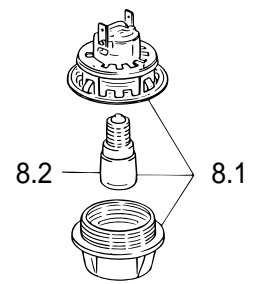

C221F/B

Caple Single Fan Oven Brown

TECHNICAL INFORMATION

C 221F/B

FF70CP053N

tav. 1
cat. 18.P1966

| REF. | CODE | DESCRIPTION |
|------|------------|------------------------|
| 1.2 | 35F7A40BCP | Control panel |
| 2.1 | 08318400M | Trim surround |
| 2.2 | 411F719 | Right side panel |
| 2.3 | 411F721 | Left side panel |
| 2.4 | 411F711 | Control panel shelter |
| 2.5 | 411F723 | Upper shelter |
| 2.6 | 030092.1 | Oven insulation |
| 2.7 | 030028 | Rear insulation |
| 2.8 | 411F718 | Rear panel |
| 2.9 | 4216003Z | Insulation cross-piece |
| 2.10 | 411F706 | Bottom panel |
| 2.11 | 053039 | Seal |
| 2.13 | 4216002Z | Lower switch shelter |
| 2.14 | 085019 | Spacer |
| 2.15 | 450F71EM14 | Oven cube |
| 3.1 | 0311453 | Outer glass |
| 3.2 | 08318600M | Lower retainer |
| 3.3 | 03719400M | Handle |
| 3.4 | 08506400M | Oven sleeve |
| 3.6 | 001184 | Screw |
| 3.7 | 373FF704K | Door skin |
| 3.9 | 030057 | Door insulation |
| 3.10 | 063103 | Hinge (male) |
| 3.12 | 0311000.1 | Inner glass |
| 3.13 | 103205 | Inner glass washer |
| 3.14 | 001214 | Screw |
| 3.15 | 053084 | Glass seal |
| 3.16 | 063025 | Right hinge (female) |
| 3.18 | 411F729 | Insulation support |
| 3.19 | 214021 | Nut |
| 3.20 | 003035 | Washer |
| 3.22 | 003041 | Washer |