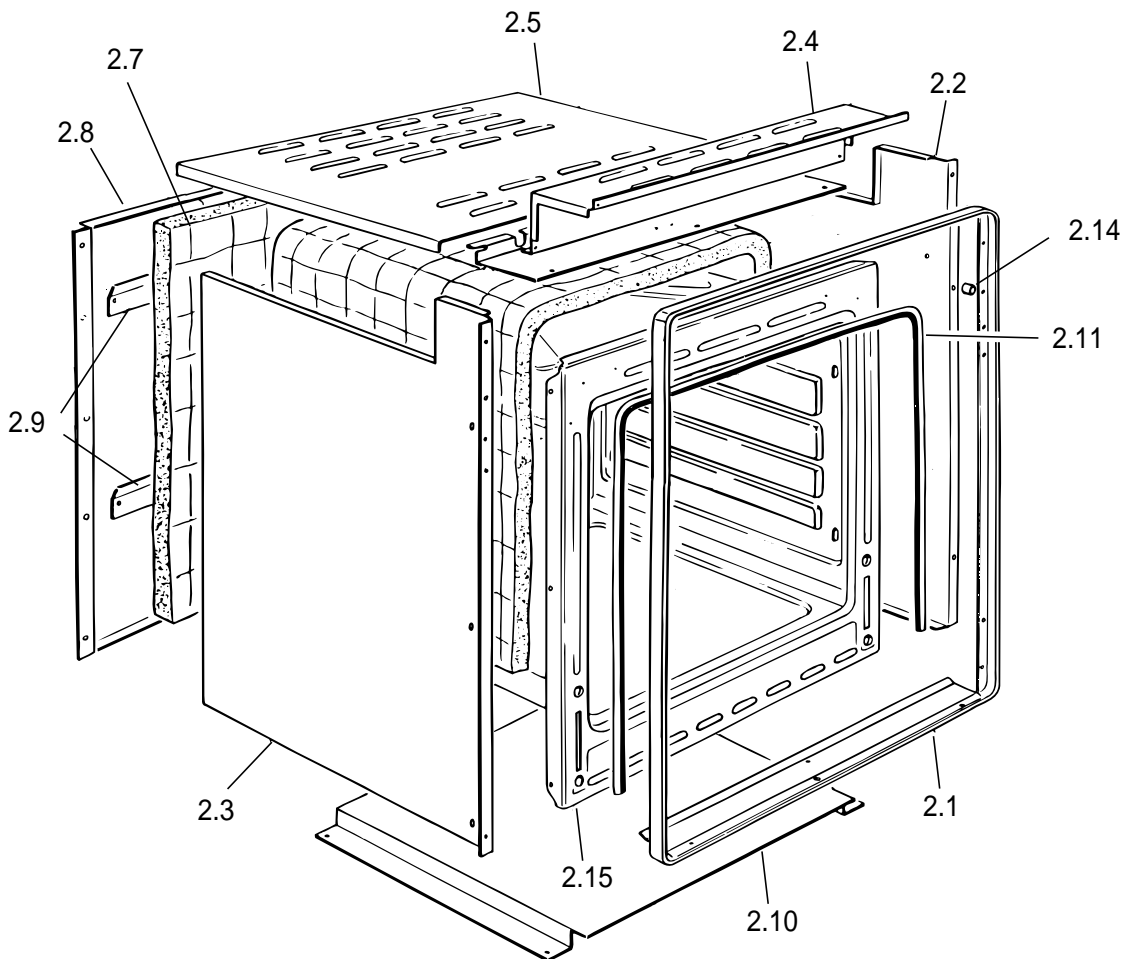

C221F/B

Caple Single Fan Oven Brown

TECHNICAL INFORMATION

C 221F/B

FF70CP053N

tav. 1
cat. 18.P1966

| REF. | CODE | DESCRIPTION |
|------|------------|------------------------|
| 1.2 | 35F7A40BCP | Control panel |
| 2.1 | 08318400M | Trim surround |
| 2.2 | 411F719 | Right side panel |
| 2.3 | 411F721 | Left side panel |
| 2.4 | 411F711 | Control panel shelter |
| 2.5 | 411F723 | Upper shelter |
| 2.6 | 030092.1 | Oven insulation |
| 2.7 | 030028 | Rear insulation |
| 2.8 | 411F718 | Rear panel |
| 2.9 | 4216003Z | Insulation cross-piece |
| 2.10 | 411F706 | Bottom panel |
| 2.11 | 053039 | Seal |
| 2.13 | 4216002Z | Lower switch shelter |
| 2.14 | 085019 | Spacer |
| 2.15 | 450F71EM14 | Oven cube |
| 3.1 | 0311453 | Outer glass |
| 3.2 | 08318600M | Lower retainer |
| 3.3 | 03719400M | Handle |
| 3.4 | 08506400M | Oven sleeve |
| 3.6 | 001184 | Screw |
| 3.7 | 373FF704K | Door skin |
| 3.9 | 030057 | Door insulation |
| 3.10 | 063103 | Hinge (male) |
| 3.12 | 0311000.1 | Inner glass |
| 3.13 | 103205 | Inner glass washer |
| 3.14 | 001214 | Screw |
| 3.15 | 053084 | Glass seal |
| 3.16 | 063025 | Right hinge (female) |
| 3.18 | 411F729 | Insulation support |
| 3.19 | 214021 | Nut |
| 3.20 | 003035 | Washer |
| 3.22 | 003041 | Washer |