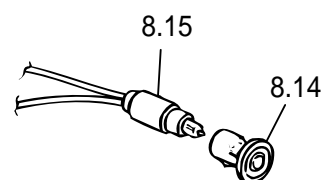

C221F/B

Caple Single Fan Oven Brown

TECHNICAL INFORMATION

C 221F/B

FF70CP053N

tav. 1
cat. 18.P1966

| REF. | CODE | DESCRIPTION |
|------|------------|------------------------|
| 1.2 | 35F7A40BCP | Control panel |
| 2.1 | 08318400M | Trim surround |
| 2.2 | 411F719 | Right side panel |
| 2.3 | 411F721 | Left side panel |
| 2.4 | 411F711 | Control panel shelter |
| 2.5 | 411F723 | Upper shelter |
| 2.6 | 030092.1 | Oven insulation |
| 2.7 | 030028 | Rear insulation |
| 2.8 | 411F718 | Rear panel |
| 2.9 | 4216003Z | Insulation cross-piece |
| 2.10 | 411F706 | Bottom panel |
| 2.11 | 053039 | Seal |
| 2.13 | 4216002Z | Lower switch shelter |
| 2.14 | 085019 | Spacer |
| 2.15 | 450F71EM14 | Oven cube |
| 3.1 | 0311453 | Outer glass |
| 3.2 | 08318600M | Lower retainer |
| 3.3 | 03719400M | Handle |
| 3.4 | 08506400M | Oven sleeve |
| 3.6 | 001184 | Screw |
| 3.7 | 373FF704K | Door skin |
| 3.9 | 030057 | Door insulation |
| 3.10 | 063103 | Hinge (male) |
| 3.12 | 0311000.1 | Inner glass |
| 3.13 | 103205 | Inner glass washer |
| 3.14 | 001214 | Screw |
| 3.15 | 053084 | Glass seal |
| 3.16 | 063025 | Right hinge (female) |
| 3.18 | 411F729 | Insulation support |
| 3.19 | 214021 | Nut |
| 3.20 | 003035 | Washer |
| 3.22 | 003041 | Washer |