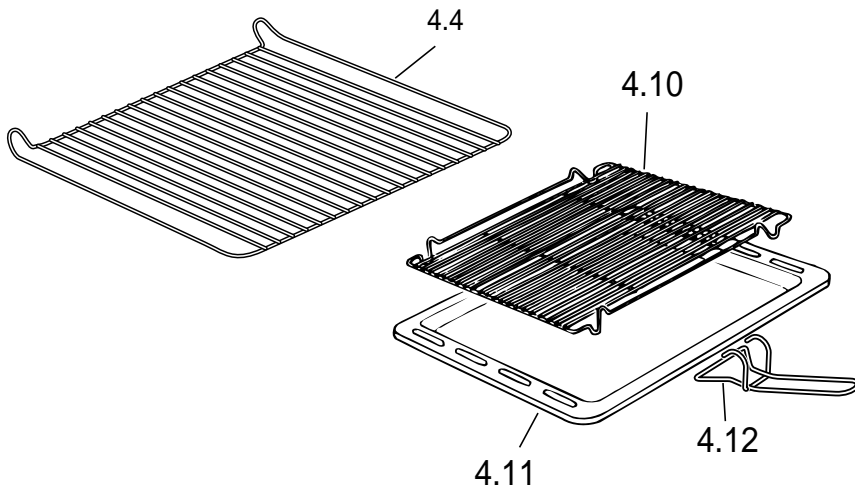

C221F/B

Caple Single Fan Oven Brown

TECHNICAL INFORMATION

C 221F/B

FF70CP053N

tav. 1
cat. 18.P1966

| REF. | CODE | DESCRIPTION |
|------|------------|------------------------|
| 1.2 | 35F7A40BCP | Control panel |
| 2.1 | 08318400M | Trim surround |
| 2.2 | 411F719 | Right side panel |
| 2.3 | 411F721 | Left side panel |
| 2.4 | 411F711 | Control panel shelter |
| 2.5 | 411F723 | Upper shelter |
| 2.6 | 030092.1 | Oven insulation |
| 2.7 | 030028 | Rear insulation |
| 2.8 | 411F718 | Rear panel |
| 2.9 | 4216003Z | Insulation cross-piece |
| 2.10 | 411F706 | Bottom panel |
| 2.11 | 053039 | Seal |
| 2.13 | 4216002Z | Lower switch shelter |
| 2.14 | 085019 | Spacer |
| 2.15 | 450F71EM14 | Oven cube |
| 3.1 | 0311453 | Outer glass |
| 3.2 | 08318600M | Lower retainer |
| 3.3 | 03719400M | Handle |
| 3.4 | 08506400M | Oven sleeve |
| 3.6 | 001184 | Screw |
| 3.7 | 373FF704K | Door skin |
| 3.9 | 030057 | Door insulation |
| 3.10 | 063103 | Hinge (male) |
| 3.12 | 0311000.1 | Inner glass |
| 3.13 | 103205 | Inner glass washer |
| 3.14 | 001214 | Screw |
| 3.15 | 053084 | Glass seal |
| 3.16 | 063025 | Right hinge (female) |
| 3.18 | 411F729 | Insulation support |
| 3.19 | 214021 | Nut |
| 3.20 | 003035 | Washer |
| 3.22 | 003041 | Washer |