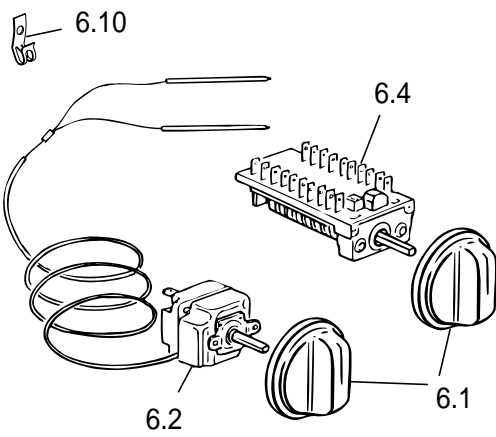

C221F/B

Caple Single Fan Oven Brown

TECHNICAL INFORMATION

C 221F/B

FF70CP053N

tav. 1
cat. 18.P1966

| REF. | CODE | DESCRIPTION |
|------|------------|------------------------|
| 1.2 | 35F7A40BCP | Control panel |
| 2.1 | 08318400M | Trim surround |
| 2.2 | 411F719 | Right side panel |
| 2.3 | 411F721 | Left side panel |
| 2.4 | 411F711 | Control panel shelter |
| 2.5 | 411F723 | Upper shelter |
| 2.6 | 030092.1 | Oven insulation |
| 2.7 | 030028 | Rear insulation |
| 2.8 | 411F718 | Rear panel |
| 2.9 | 4216003Z | Insulation cross-piece |
| 2.10 | 411F706 | Bottom panel |
| 2.11 | 053039 | Seal |
| 2.13 | 4216002Z | Lower switch shelter |
| 2.14 | 085019 | Spacer |
| 2.15 | 450F71EM14 | Oven cube |
| 3.1 | 0311453 | Outer glass |
| 3.2 | 08318600M | Lower retainer |
| 3.3 | 03719400M | Handle |
| 3.4 | 08506400M | Oven sleeve |
| 3.6 | 001184 | Screw |
| 3.7 | 373FF704K | Door skin |
| 3.9 | 030057 | Door insulation |
| 3.10 | 063103 | Hinge (male) |
| 3.12 | 0311000.1 | Inner glass |
| 3.13 | 103205 | Inner glass washer |
| 3.14 | 001214 | Screw |
| 3.15 | 053084 | Glass seal |
| 3.16 | 063025 | Right hinge (female) |
| 3.18 | 411F729 | Insulation support |
| 3.19 | 214021 | Nut |
| 3.20 | 003035 | Washer |
| 3.22 | 003041 | Washer |