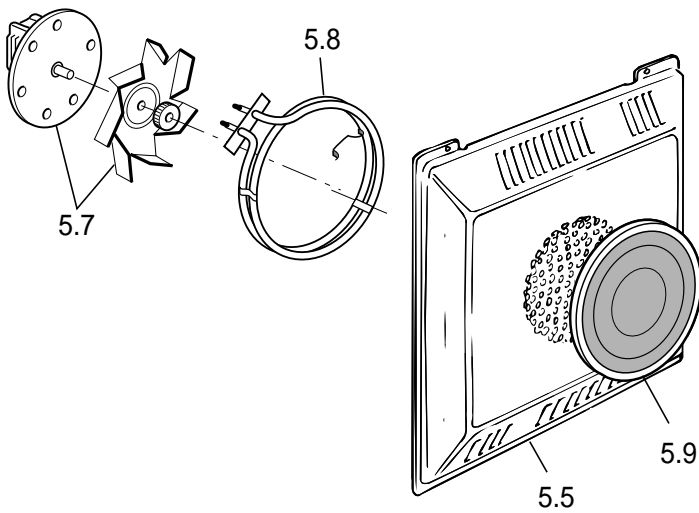

C221F/B

Caple Single Fan Oven Brown

TECHNICAL INFORMATION

C 221F/B

FF70CP053N

tav. 1
cat. 18.P1966

| REF. | CODE | DESCRIPTION |
|------|------------|------------------------|
| 1.2 | 35F7A40BCP | Control panel |
| 2.1 | 08318400M | Trim surround |
| 2.2 | 411F719 | Right side panel |
| 2.3 | 411F721 | Left side panel |
| 2.4 | 411F711 | Control panel shelter |
| 2.5 | 411F723 | Upper shelter |
| 2.6 | 030092.1 | Oven insulation |
| 2.7 | 030028 | Rear insulation |
| 2.8 | 411F718 | Rear panel |
| 2.9 | 4216003Z | Insulation cross-piece |
| 2.10 | 411F706 | Bottom panel |
| 2.11 | 053039 | Seal |
| 2.13 | 4216002Z | Lower switch shelter |
| 2.14 | 085019 | Spacer |
| 2.15 | 450F71EM14 | Oven cube |
| 3.1 | 0311453 | Outer glass |
| 3.2 | 08318600M | Lower retainer |
| 3.3 | 03719400M | Handle |
| 3.4 | 08506400M | Oven sleeve |
| 3.6 | 001184 | Screw |
| 3.7 | 373FF704K | Door skin |
| 3.9 | 030057 | Door insulation |
| 3.10 | 063103 | Hinge (male) |
| 3.12 | 0311000.1 | Inner glass |
| 3.13 | 103205 | Inner glass washer |
| 3.14 | 001214 | Screw |
| 3.15 | 053084 | Glass seal |
| 3.16 | 063025 | Right hinge (female) |
| 3.18 | 411F729 | Insulation support |
| 3.19 | 214021 | Nut |
| 3.20 | 003035 | Washer |
| 3.22 | 003041 | Washer |