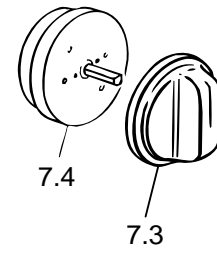

C221F/B

Caple Single Fan Oven Brown

TECHNICAL INFORMATION

C 221F/B

FF70CP053N

tav. 1
cat. 18.P1966

| REF. | CODE | DESCRIPTION |
|------|------------|------------------------|
| 1.2 | 35F7A40BCP | Control panel |
| 2.1 | 08318400M | Trim surround |
| 2.2 | 411F719 | Right side panel |
| 2.3 | 411F721 | Left side panel |
| 2.4 | 411F711 | Control panel shelter |
| 2.5 | 411F723 | Upper shelter |
| 2.6 | 030092.1 | Oven insulation |
| 2.7 | 030028 | Rear insulation |
| 2.8 | 411F718 | Rear panel |
| 2.9 | 4216003Z | Insulation cross-piece |
| 2.10 | 411F706 | Bottom panel |
| 2.11 | 053039 | Seal |
| 2.13 | 4216002Z | Lower switch shelter |
| 2.14 | 085019 | Spacer |
| 2.15 | 450F71EM14 | Oven cube |
| 3.1 | 0311453 | Outer glass |
| 3.2 | 08318600M | Lower retainer |
| 3.3 | 03719400M | Handle |
| 3.4 | 08506400M | Oven sleeve |
| 3.6 | 001184 | Screw |
| 3.7 | 373FF704K | Door skin |
| 3.9 | 030057 | Door insulation |
| 3.10 | 063103 | Hinge (male) |
| 3.12 | 0311000.1 | Inner glass |
| 3.13 | 103205 | Inner glass washer |
| 3.14 | 001214 | Screw |
| 3.15 | 053084 | Glass seal |
| 3.16 | 063025 | Right hinge (female) |
| 3.18 | 411F729 | Insulation support |
| 3.19 | 214021 | Nut |
| 3.20 | 003035 | Washer |
| 3.22 | 003041 | Washer |