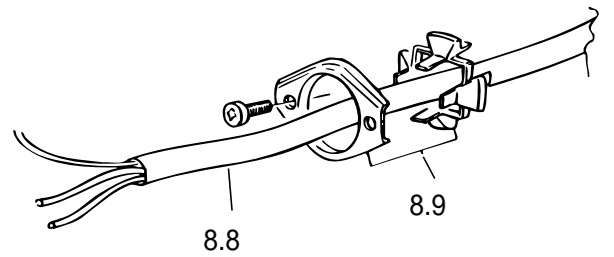

C221F/B

Caple Single Fan Oven Brown

TECHNICAL INFORMATION

C 221F/B

FF70CP053N

tav. 1
cat. 18.P1966

| REF. | CODE | DESCRIPTION |
|------|------------|------------------------|
| 1.2 | 35F7A40BCP | Control panel |
| 2.1 | 08318400M | Trim surround |
| 2.2 | 411F719 | Right side panel |
| 2.3 | 411F721 | Left side panel |
| 2.4 | 411F711 | Control panel shelter |
| 2.5 | 411F723 | Upper shelter |
| 2.6 | 030092.1 | Oven insulation |
| 2.7 | 030028 | Rear insulation |
| 2.8 | 411F718 | Rear panel |
| 2.9 | 4216003Z | Insulation cross-piece |
| 2.10 | 411F706 | Bottom panel |
| 2.11 | 053039 | Seal |
| 2.13 | 4216002Z | Lower switch shelter |
| 2.14 | 085019 | Spacer |
| 2.15 | 450F71EM14 | Oven cube |
| 3.1 | 0311453 | Outer glass |
| 3.2 | 08318600M | Lower retainer |
| 3.3 | 03719400M | Handle |
| 3.4 | 08506400M | Oven sleeve |
| 3.6 | 001184 | Screw |
| 3.7 | 373FF704K | Door skin |
| 3.9 | 030057 | Door insulation |
| 3.10 | 063103 | Hinge (male) |
| 3.12 | 0311000.1 | Inner glass |
| 3.13 | 103205 | Inner glass washer |
| 3.14 | 001214 | Screw |
| 3.15 | 053084 | Glass seal |
| 3.16 | 063025 | Right hinge (female) |
| 3.18 | 411F729 | Insulation support |
| 3.19 | 214021 | Nut |
| 3.20 | 003035 | Washer |
| 3.22 | 003041 | Washer |