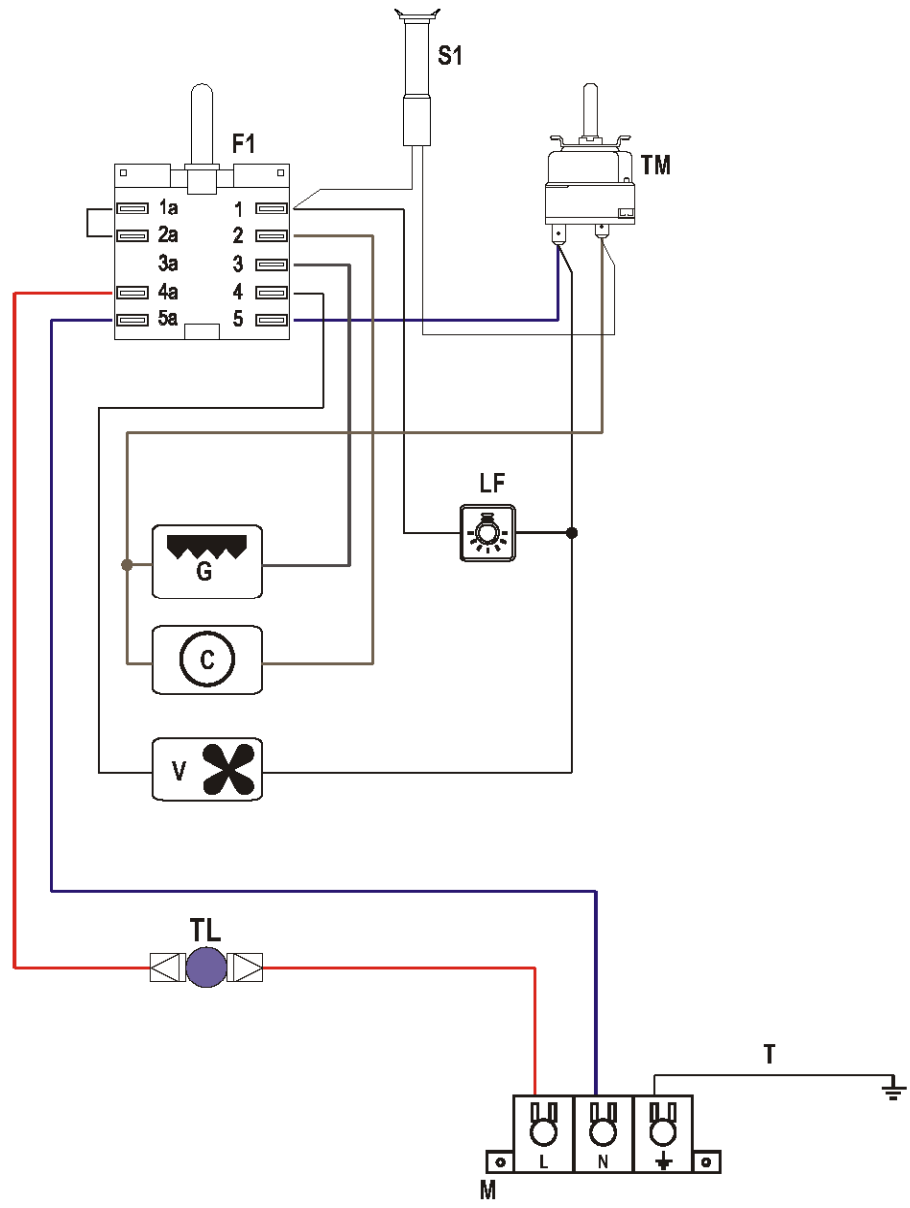

C221F/B

Caple Single Fan Oven Brown

TECHNICAL INFORMATION

C 221F/B

FF70CP053N

tav. 1
cat. 18.P1966

| REF. | CODE | DESCRIPTION |
|------|------------|------------------------|
| 1.2 | 35F7A40BCP | Control panel |
| 2.1 | 08318400M | Trim surround |
| 2.2 | 411F719 | Right side panel |
| 2.3 | 411F721 | Left side panel |
| 2.4 | 411F711 | Control panel shelter |
| 2.5 | 411F723 | Upper shelter |
| 2.6 | 030092.1 | Oven insulation |
| 2.7 | 030028 | Rear insulation |
| 2.8 | 411F718 | Rear panel |
| 2.9 | 4216003Z | Insulation cross-piece |
| 2.10 | 411F706 | Bottom panel |
| 2.11 | 053039 | Seal |
| 2.13 | 4216002Z | Lower switch shelter |
| 2.14 | 085019 | Spacer |
| 2.15 | 450F71EM14 | Oven cube |
| 3.1 | 0311453 | Outer glass |
| 3.2 | 08318600M | Lower retainer |
| 3.3 | 03719400M | Handle |
| 3.4 | 08506400M | Oven sleeve |
| 3.6 | 001184 | Screw |
| 3.7 | 373FF704K | Door skin |
| 3.9 | 030057 | Door insulation |
| 3.10 | 063103 | Hinge (male) |
| 3.12 | 0311000.1 | Inner glass |
| 3.13 | 103205 | Inner glass washer |
| 3.14 | 001214 | Screw |
| 3.15 | 053084 | Glass seal |
| 3.16 | 063025 | Right hinge (female) |
| 3.18 | 411F729 | Insulation support |
| 3.19 | 214021 | Nut |
| 3.20 | 003035 | Washer |
| 3.22 | 003041 | Washer |

Oven switch diagram

- ELECTRIC DIAGRAM KEY**
- F1 Oven switch
 - TM Oven thermostat
 - LF Oven lamp
 - TL Thermal overload
 - S1 Thermostat pilot lamp
 - V Fan
 - G Grill element
 - C Circular element
 - M Terminal block
 - T Earth connection