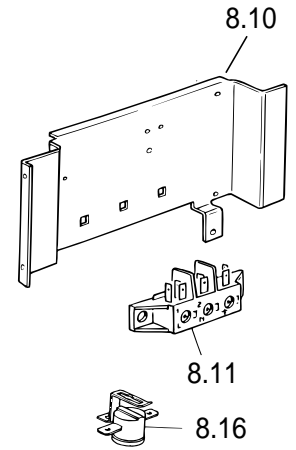

C221F/B

Caple Single Fan Oven Brown

TECHNICAL INFORMATION

C 221F/B

FF70CP053N

tav. 1
cat. 18.P1966

| REF. | CODE | DESCRIPTION |
|------|------------|------------------------|
| 1.2 | 35F7A40BCP | Control panel |
| 2.1 | 08318400M | Trim surround |
| 2.2 | 411F719 | Right side panel |
| 2.3 | 411F721 | Left side panel |
| 2.4 | 411F711 | Control panel shelter |
| 2.5 | 411F723 | Upper shelter |
| 2.6 | 030092.1 | Oven insulation |
| 2.7 | 030028 | Rear insulation |
| 2.8 | 411F718 | Rear panel |
| 2.9 | 4216003Z | Insulation cross-piece |
| 2.10 | 411F706 | Bottom panel |
| 2.11 | 053039 | Seal |
| 2.13 | 4216002Z | Lower switch shelter |
| 2.14 | 085019 | Spacer |
| 2.15 | 450F71EM14 | Oven cube |
| 3.1 | 0311453 | Outer glass |
| 3.2 | 08318600M | Lower retainer |
| 3.3 | 03719400M | Handle |
| 3.4 | 08506400M | Oven sleeve |
| 3.6 | 001184 | Screw |
| 3.7 | 373FF704K | Door skin |
| 3.9 | 030057 | Door insulation |
| 3.10 | 063103 | Hinge (male) |
| 3.12 | 0311000.1 | Inner glass |
| 3.13 | 103205 | Inner glass washer |
| 3.14 | 001214 | Screw |
| 3.15 | 053084 | Glass seal |
| 3.16 | 063025 | Right hinge (female) |
| 3.18 | 411F729 | Insulation support |
| 3.19 | 214021 | Nut |
| 3.20 | 003035 | Washer |
| 3.22 | 003041 | Washer |