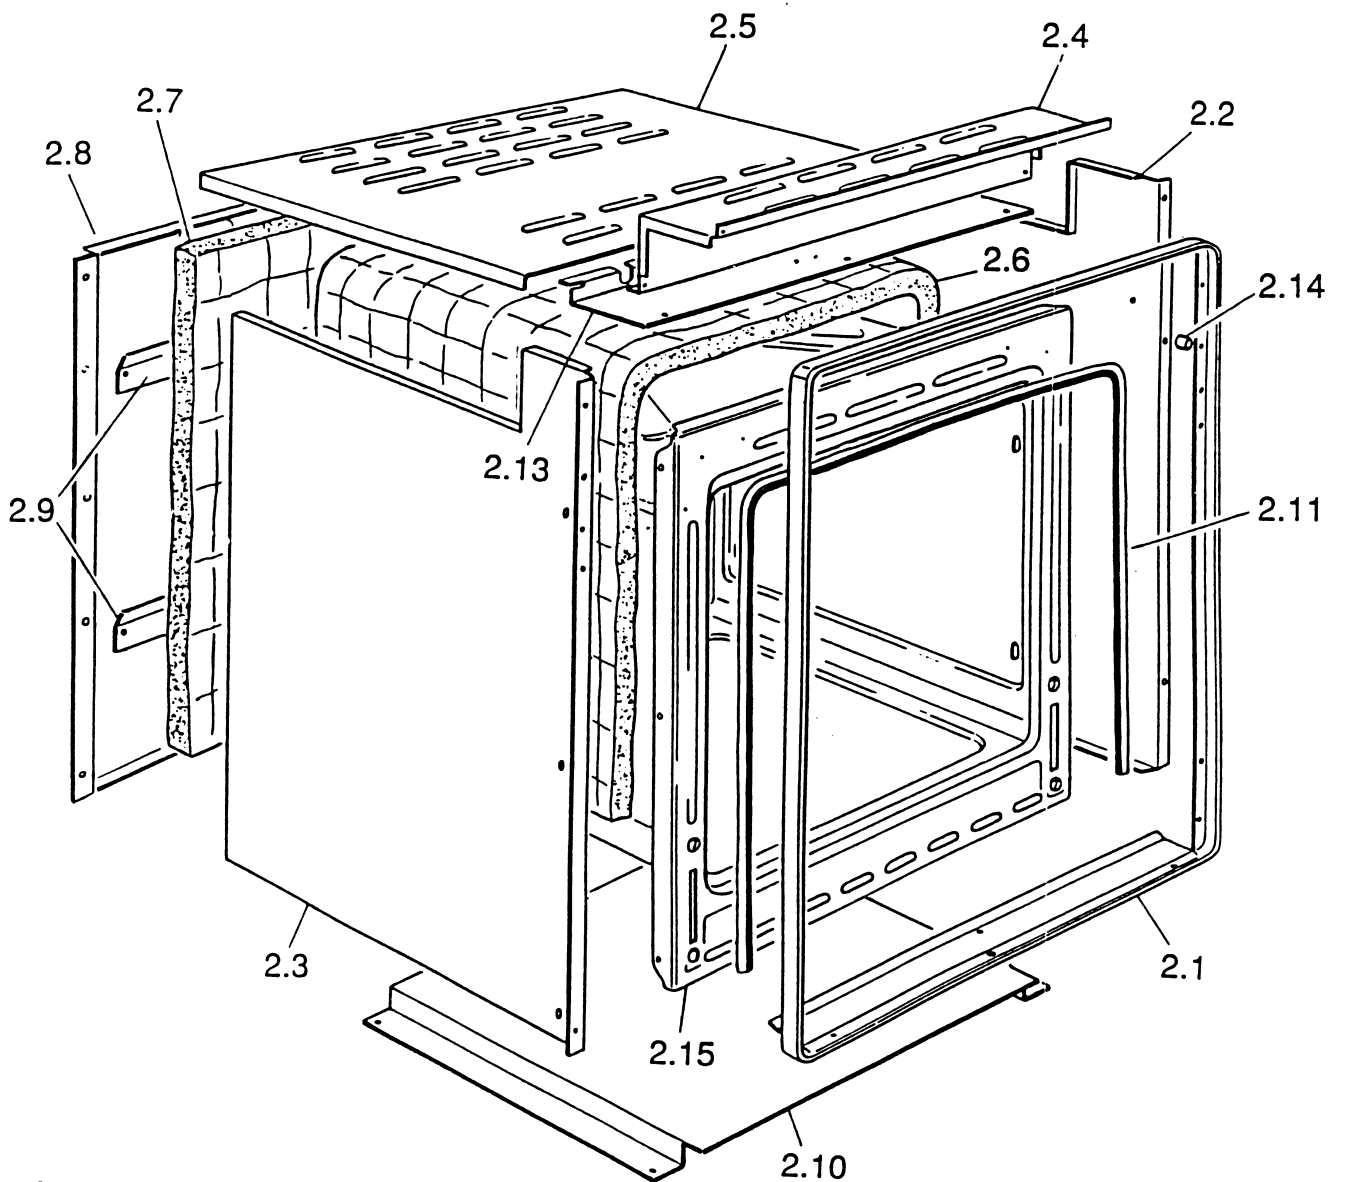

# C210F/GRN

Caple Liberty Fan Oven Green

TECHNICAL INFORMATION

3/1.AG

3/2.B

**CONTROL PANEL AND BODY**  
**OVENS: mod. C 210F/BLU, C 210F/GRN**

Ref. Table: 3/1.AG

<u>REF.</u>	<u>CODE</u>	<u>DESCRIPTION</u>
1.3	08318800D	Upper retainer trim - Mod. C 210F/BLU
=	083188007	Upper retainer trim - Mod. C 210F/GRN
1.5	35MF70201	Interior control panel
1.7	040011	Glass spacer
1.8	0311511	Glass fascia panel - Mod. C 210F/BLU
=	0311513	Glass fascia panel - Mod. C 210F/GRN
1.9	08309300D	Lower retainer trim - Mod. C 210F/BLU
=	083093007	Lower retainer trim - Mod. C 210F/GRN

Ref. Table: 3/2.B

<u>REF.</u>	<u>CODE</u>	<u>DESCRIPTION</u>
2.1	08318400D	Trim surround - Mod. C 210F/BLU
=	083184007	Trim surround - Mod. C 210F/GRN
2.2	411F719	Right side panel
2.3	411F721	Left side panel
2.4	411F711	Control panel shelter
2.5	411F723	Upper shelter
2.6	030092.1	Oven insulation
2.7	030028	Rear insulation
2.8	411F718	Rear panel
2.9	4216003Z	Insulation cross-piece
2.10	411F706	Bottom panel
2.11	053039	Seal
2.13	4216002Z	Lower switch shelter
2.14	085019	Spacer
2.15	450F71EM12	Oven cube