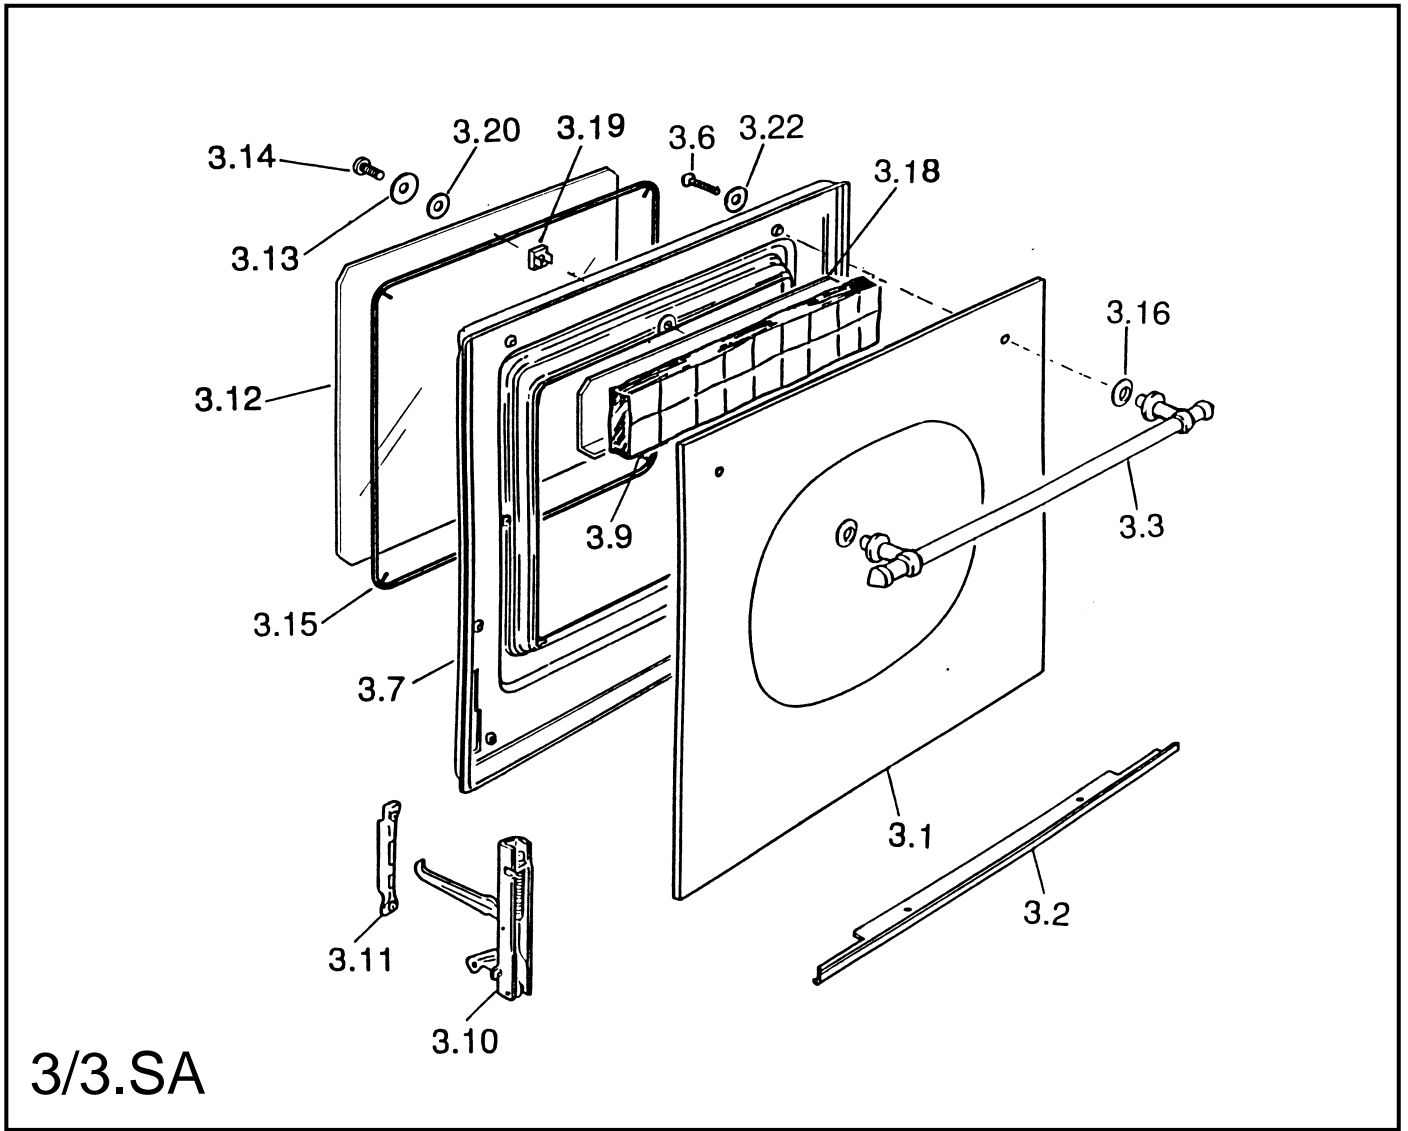

# C210F/GRN

Caple Liberty Fan Oven Green

TECHNICAL INFORMATION

3/1.AG

3/2.B

**CONTROL PANEL AND BODY**  
**OVENS: mod. C 210F/BLU, C 210F/GRN**

Ref. Table: 3/1.AG

<u>REF.</u>	<u>CODE</u>	<u>DESCRIPTION</u>
1.3	08318800D	Upper retainer trim - Mod. C 210F/BLU
=	083188007	Upper retainer trim - Mod. C 210F/GRN
1.5	35MF70201	Interior control panel
1.7	040011	Glass spacer
1.8	0311511	Glass fascia panel - Mod. C 210F/BLU
=	0311513	Glass fascia panel - Mod. C 210F/GRN
1.9	08309300D	Lower retainer trim - Mod. C 210F/BLU
=	083093007	Lower retainer trim - Mod. C 210F/GRN

Ref. Table: 3/2.B

<u>REF.</u>	<u>CODE</u>	<u>DESCRIPTION</u>
2.1	08318400D	Trim surround - Mod. C 210F/BLU
=	083184007	Trim surround - Mod. C 210F/GRN
2.2	411F719	Right side panel
2.3	411F721	Left side panel
2.4	411F711	Control panel shelter
2.5	411F723	Upper shelter
2.6	030092.1	Oven insulation
2.7	030028	Rear insulation
2.8	411F718	Rear panel
2.9	4216003Z	Insulation cross-piece
2.10	411F706	Bottom panel
2.11	053039	Seal
2.13	4216002Z	Lower switch shelter
2.14	085019	Spacer
2.15	450F71EM12	Oven cube