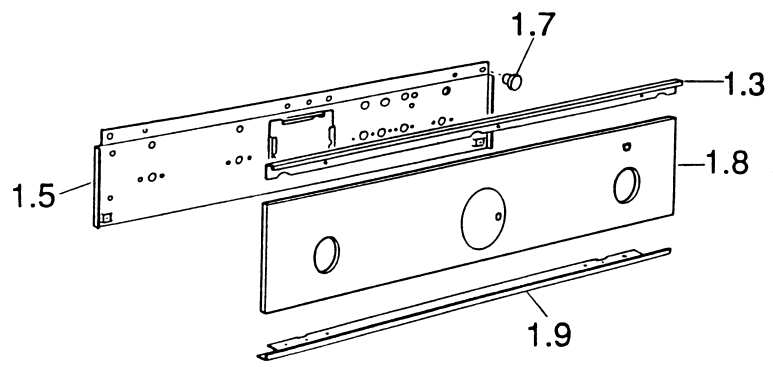

# C210F/GRN

Caple Liberty Fan Oven Green

TECHNICAL INFORMATION

3/1.AG

3/2.B

**CONTROL PANEL AND BODY**  
**OVENS: mod. C 210F/BLU, C 210F/GRN**

Ref. Table: 3/1.AG

<u>REF.</u>	<u>CODE</u>	<u>DESCRIPTION</u>
1.3	08318800D	Upper retainer trim - Mod. C 210F/BLU
=	083188007	Upper retainer trim - Mod. C 210F/GRN
1.5	35MF70201	Interior control panel
1.7	040011	Glass spacer
1.8	0311511	Glass fascia panel - Mod. C 210F/BLU
=	0311513	Glass fascia panel - Mod. C 210F/GRN
1.9	08309300D	Lower retainer trim - Mod. C 210F/BLU
=	083093007	Lower retainer trim - Mod. C 210F/GRN