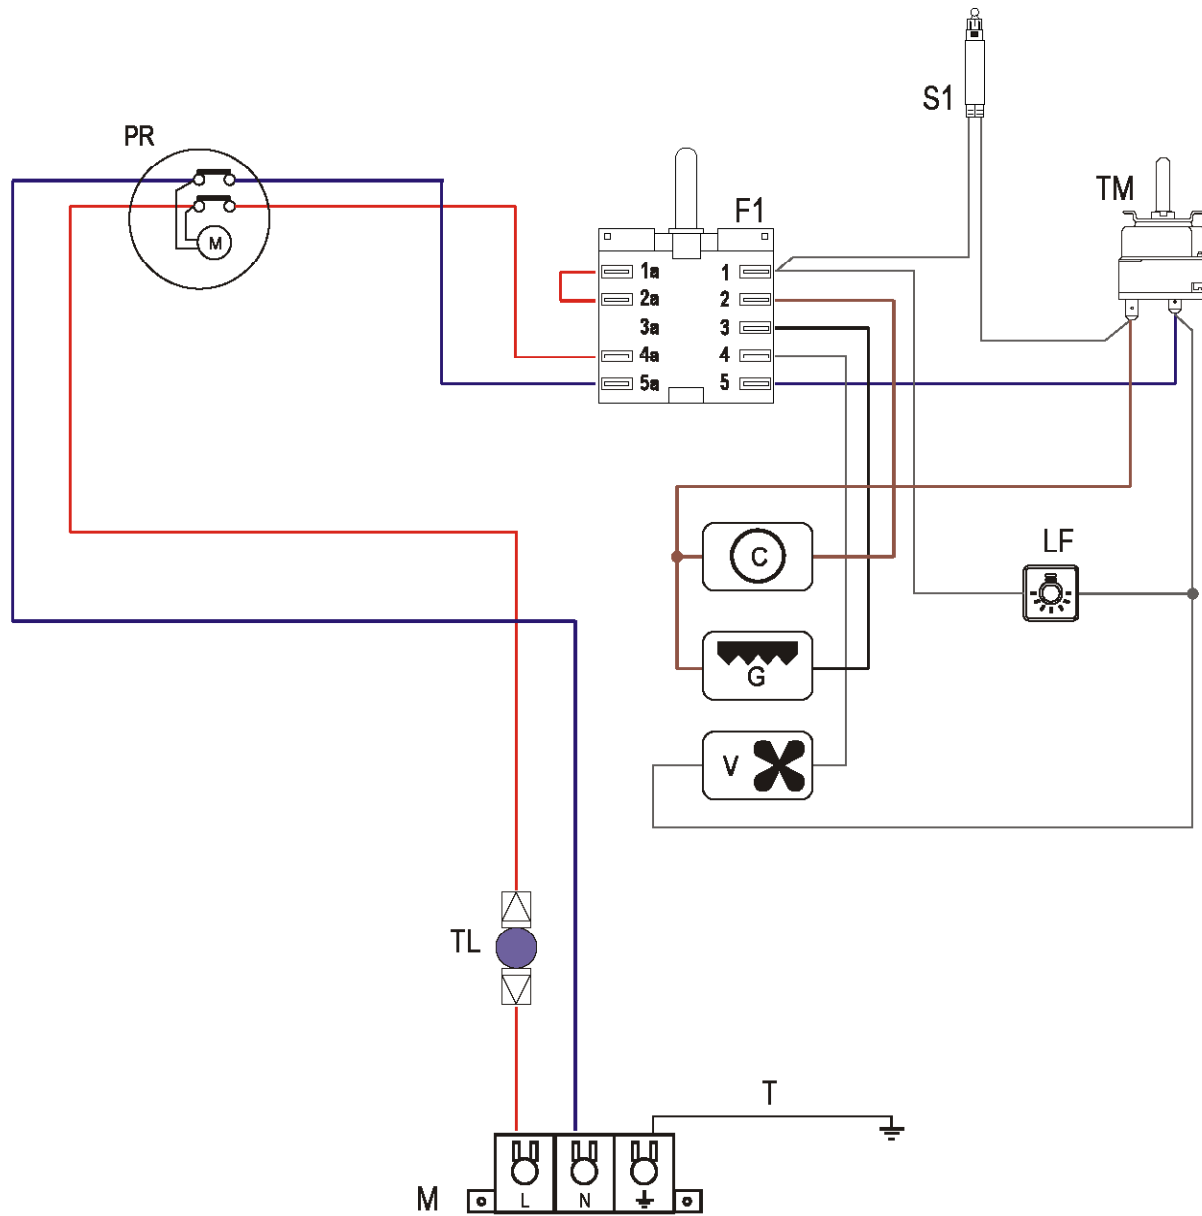

Ref. Table: 3/6.CF

<u>REF.</u>	<u>CODE</u>	<u>DESCRIPTION</u>
6.1	2183442115	Control knob (Black)
6.2	050032	Switch
6.3	066072	Thermostat

3/7.BA

3/8.BA

**CLOCK****OVENS: mod. C 210F/BLU, C 210F/GRN**

Ref. Table: 3/7.BA

<u>REF.</u>	<u>CODE</u>	<u>DESCRIPTION</u>
7.7	2180002104	Knob (Black)
7.9	103155002	Knob ring (Black)
7.12	074031	Clock

**ELECTRICAL EQUIPMENT****OVENS: mod. C 210F/BLU, C 210F/GRN**

Ref. Table: 3/8.BA

<u>REF.</u>	<u>CODE</u>	<u>DESCRIPTION</u>
8.1	072003	Lamp holder
8.2	073013001	Lamp
8.8	054041	Cord
8.9	052001	Wire fastener
8.10	094162	Terminal bracket
8.11	051038	Terminal block
8.12	113734	Wiring
8.14	073030	Control lamp cover (Red)
8.15	073032	Control lamp (rectangular) L700
8.16	066057	Cut-off thermostat
–	110925	Instruction booklet

Oven switch diagram

**ELECTRIC DIAGRAM KEY**

- F1 Oven switch
- TM Oven thermostat
- TL Thermal overload
- PR Programmer
- LF Oven lamp
- G Grill element
- C Circular element
- V Fan
- S1 Thermostat pilot lamp
- M Terminal block
- T Earth connection