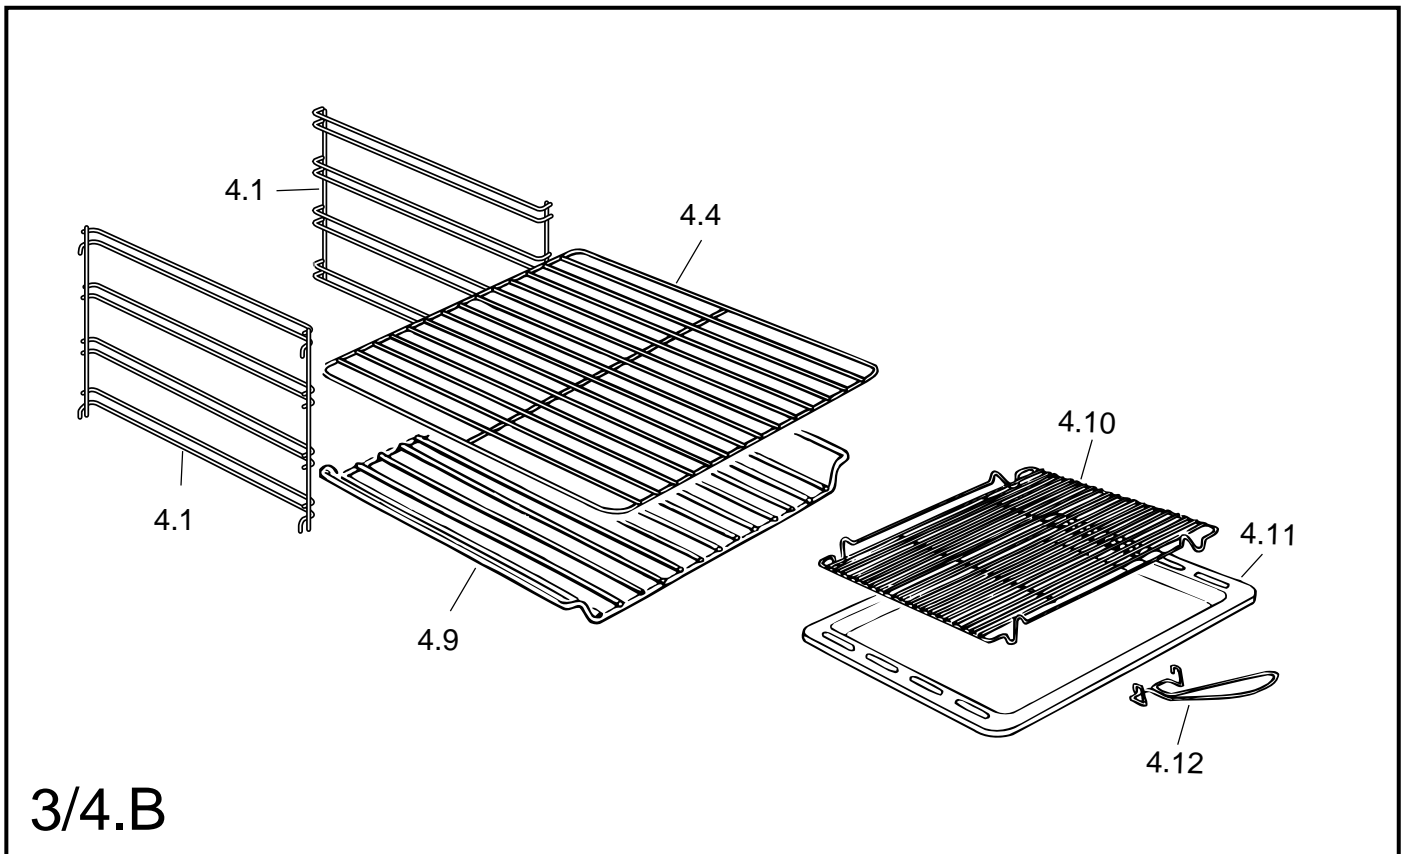

# C210F/GRN

Caple Liberty Fan Oven Green

TECHNICAL INFORMATION

3/1.AG

3/2.B

**CONTROL PANEL AND BODY**  
**OVENS: mod. C 210F/BLU, C 210F/GRN**

Ref. Table: 3/1.AG

<u>REF.</u>	<u>CODE</u>	<u>DESCRIPTION</u>
1.3	08318800D	Upper retainer trim - Mod. C 210F/BLU
=	083188007	Upper retainer trim - Mod. C 210F/GRN
1.5	35MF70201	Interior control panel
1.7	040011	Glass spacer
1.8	0311511	Glass fascia panel - Mod. C 210F/BLU
=	0311513	Glass fascia panel - Mod. C 210F/GRN
1.9	08309300D	Lower retainer trim - Mod. C 210F/BLU
=	083093007	Lower retainer trim - Mod. C 210F/GRN

Ref. Table: 3/2.B

<u>REF.</u>	<u>CODE</u>	<u>DESCRIPTION</u>
2.1	08318400D	Trim surround - Mod. C 210F/BLU
=	083184007	Trim surround - Mod. C 210F/GRN
2.2	411F719	Right side panel
2.3	411F721	Left side panel
2.4	411F711	Control panel shelter
2.5	411F723	Upper shelter
2.6	030092.1	Oven insulation
2.7	030028	Rear insulation
2.8	411F718	Rear panel
2.9	4216003Z	Insulation cross-piece
2.10	411F706	Bottom panel
2.11	053039	Seal
2.13	4216002Z	Lower switch shelter
2.14	085019	Spacer
2.15	450F71EM12	Oven cube