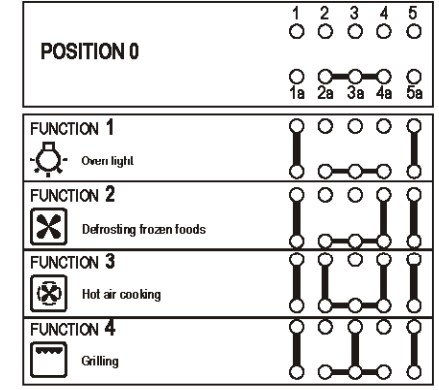

<u>REF.</u>	<u>CODE</u>	<u>DESCRIPTION</u>
7.7	2180002104	Knob (Black)
7.9	103155002	Knob ring (Black)
7.12	074031	Clock

**ELECTRICAL EQUIPMENT****OVENS: mod. C 210F/BLU, C 210F/GRN**

Ref. Table: 3/8.BA

Oven switch diagram

**ELECTRIC DIAGRAM KEY**

- F1 Oven switch
- TM Oven thermostat
- TL Thermal overload
- PR Programmer
- LF Oven lamp
- G Grill element
- C Circular element
- V Fan
- S1 Thermostat pilot lamp
- M Terminal block
- T Earth connection