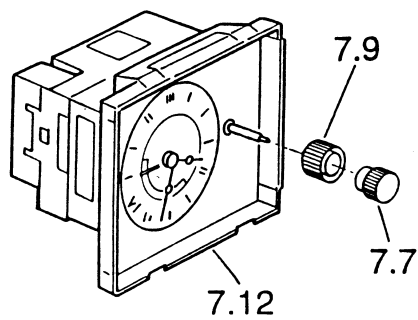

Ref. Table: 3/6.CF

<u>REF.</u>	<u>CODE</u>	<u>DESCRIPTION</u>
6.1	2183442115	Control knob (Black)
6.2	050032	Switch
6.3	066072	Thermostat

3/7.BA

3/8.BA

**CLOCK****OVENS: mod. C 210F/BLU, C 210F/GRN**

Ref. Table: 3/7.BA