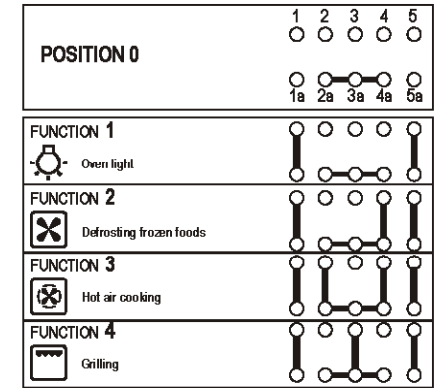

Oven switch diagram