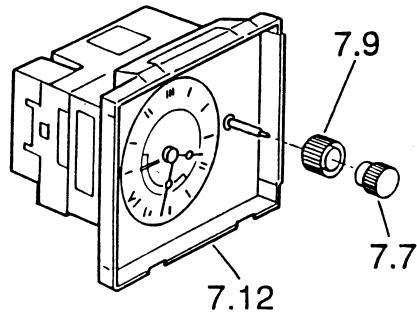

Ref. Table: 3/6.CF

<u>REF.</u>	<u>CODE</u>	<u>DESCRIPTION</u>
6.1	2183442115	Control knob (Black)
6.2	050032	Switch
6.3	066072	Thermostat

3/7.BA

3/8.BA

**CLOCK****OVENS: mod. C 210F/BLU, C 210F/GRN**

Ref. Table: 3/7.BA