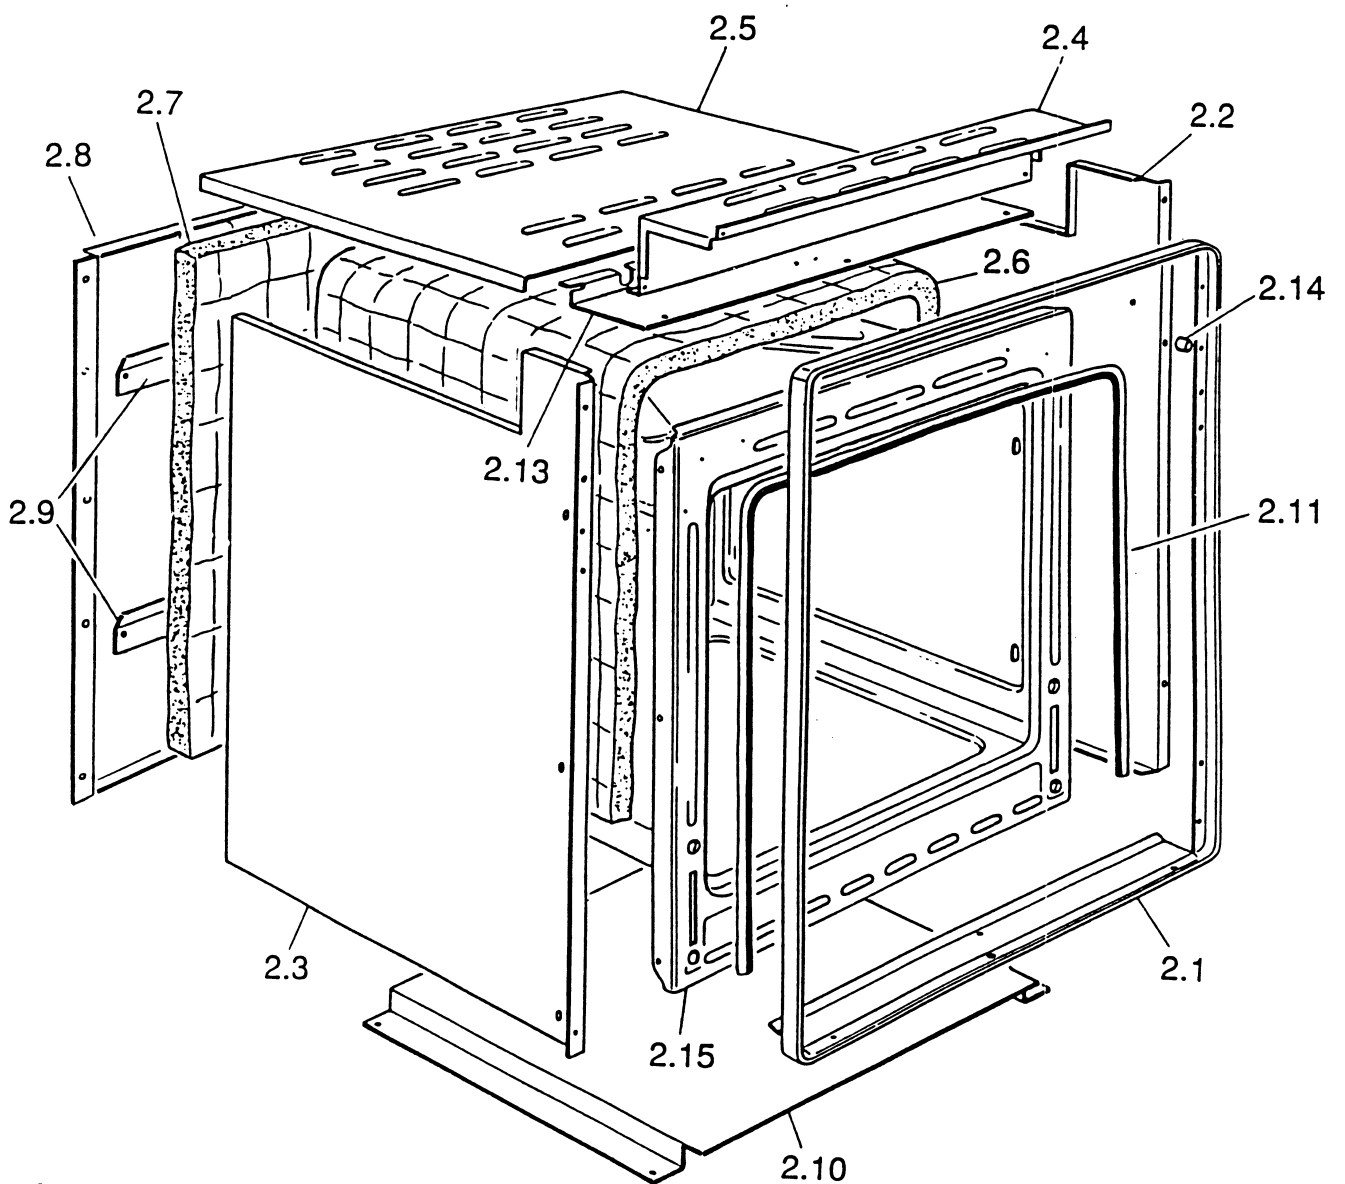

# C210F/BLU

Caple Liberty Fan Oven Blue

TECHNICAL INFORMATION

3/1.AG

3/2.B

**CONTROL PANEL AND BODY**  
**OVENS: mod. C 210F/BLU, C 210F/GRN**

Ref. Table: 3/1.AG

<u>REF.</u>	<u>CODE</u>	<u>DESCRIPTION</u>
1.3	08318800D	Upper retainer trim - Mod. C 210F/BLU
=	083188007	Upper retainer trim - Mod. C 210F/GRN
1.5	35MF70201	Interior control panel
1.7	040011	Glass spacer
1.8	0311511	Glass fascia panel - Mod. C 210F/BLU
=	0311513	Glass fascia panel - Mod. C 210F/GRN
1.9	08309300D	Lower retainer trim - Mod. C 210F/BLU
=	083093007	Lower retainer trim - Mod. C 210F/GRN

Ref. Table: 3/2.B

<u>REF.</u>	<u>CODE</u>	<u>DESCRIPTION</u>
2.1	08318400D	Trim surround - Mod. C 210F/BLU
=	083184007	Trim surround - Mod. C 210F/GRN
2.2	411F719	Right side panel
2.3	411F721	Left side panel
2.4	411F711	Control panel shelter
2.5	411F723	Upper shelter
2.6	030092.1	Oven insulation
2.7	030028	Rear insulation
2.8	411F718	Rear panel
2.9	4216003Z	Insulation cross-piece
2.10	411F706	Bottom panel
2.11	053039	Seal
2.13	4216002Z	Lower switch shelter
2.14	085019	Spacer
2.15	450F71EM12	Oven cube