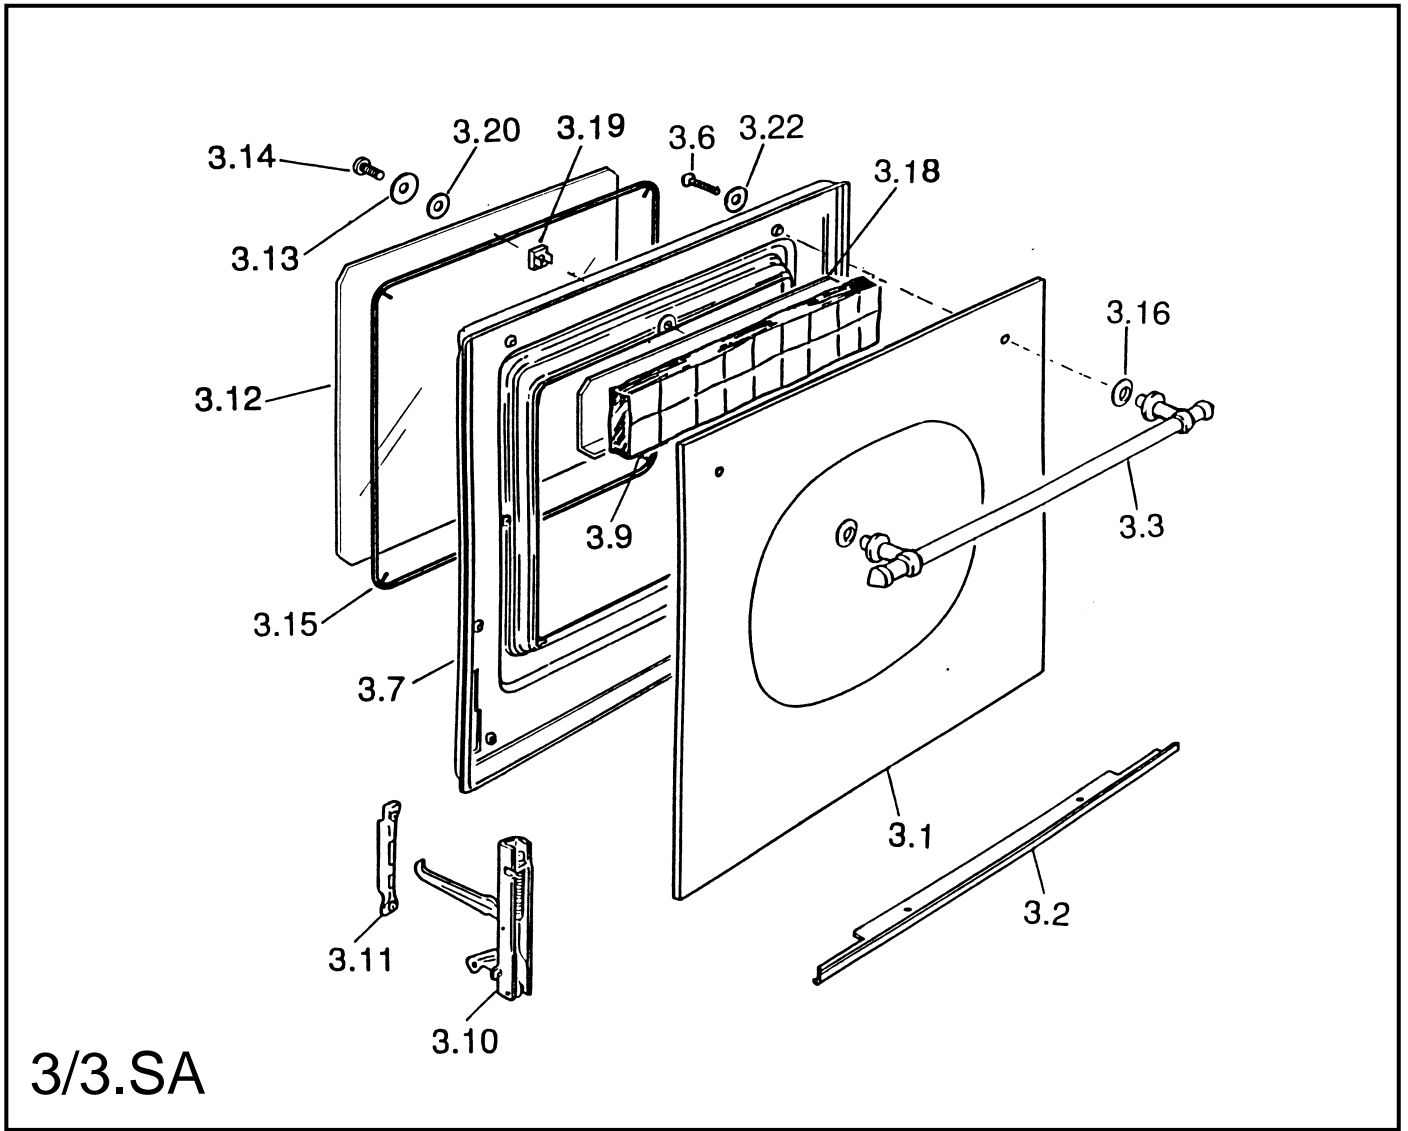

# C210F/BLU

Caple Liberty Fan Oven Blue

TECHNICAL INFORMATION

3/1.AG

3/2.B

**CONTROL PANEL AND BODY**  
**OVENS: mod. C 210F/BLU, C 210F/GRN**

Ref. Table: 3/1.AG

<u>REF.</u>	<u>CODE</u>	<u>DESCRIPTION</u>
1.3	08318800D	Upper retainer trim - Mod. C 210F/BLU
=	083188007	Upper retainer trim - Mod. C 210F/GRN
1.5	35MF70201	Interior control panel
1.7	040011	Glass spacer
1.8	0311511	Glass fascia panel - Mod. C 210F/BLU
=	0311513	Glass fascia panel - Mod. C 210F/GRN
1.9	08309300D	Lower retainer trim - Mod. C 210F/BLU
=	083093007	Lower retainer trim - Mod. C 210F/GRN

Ref. Table: 3/2.B

<u>REF.</u>	<u>CODE</u>	<u>DESCRIPTION</u>
2.1	08318400D	Trim surround - Mod. C 210F/BLU
=	083184007	Trim surround - Mod. C 210F/GRN
2.2	411F719	Right side panel
2.3	411F721	Left side panel
2.4	411F711	Control panel shelter
2.5	411F723	Upper shelter
2.6	030092.1	Oven insulation
2.7	030028	Rear insulation
2.8	411F718	Rear panel
2.9	4216003Z	Insulation cross-piece
2.10	411F706	Bottom panel
2.11	053039	Seal
2.13	4216002Z	Lower switch shelter
2.14	085019	Spacer
2.15	450F71EM12	Oven cube