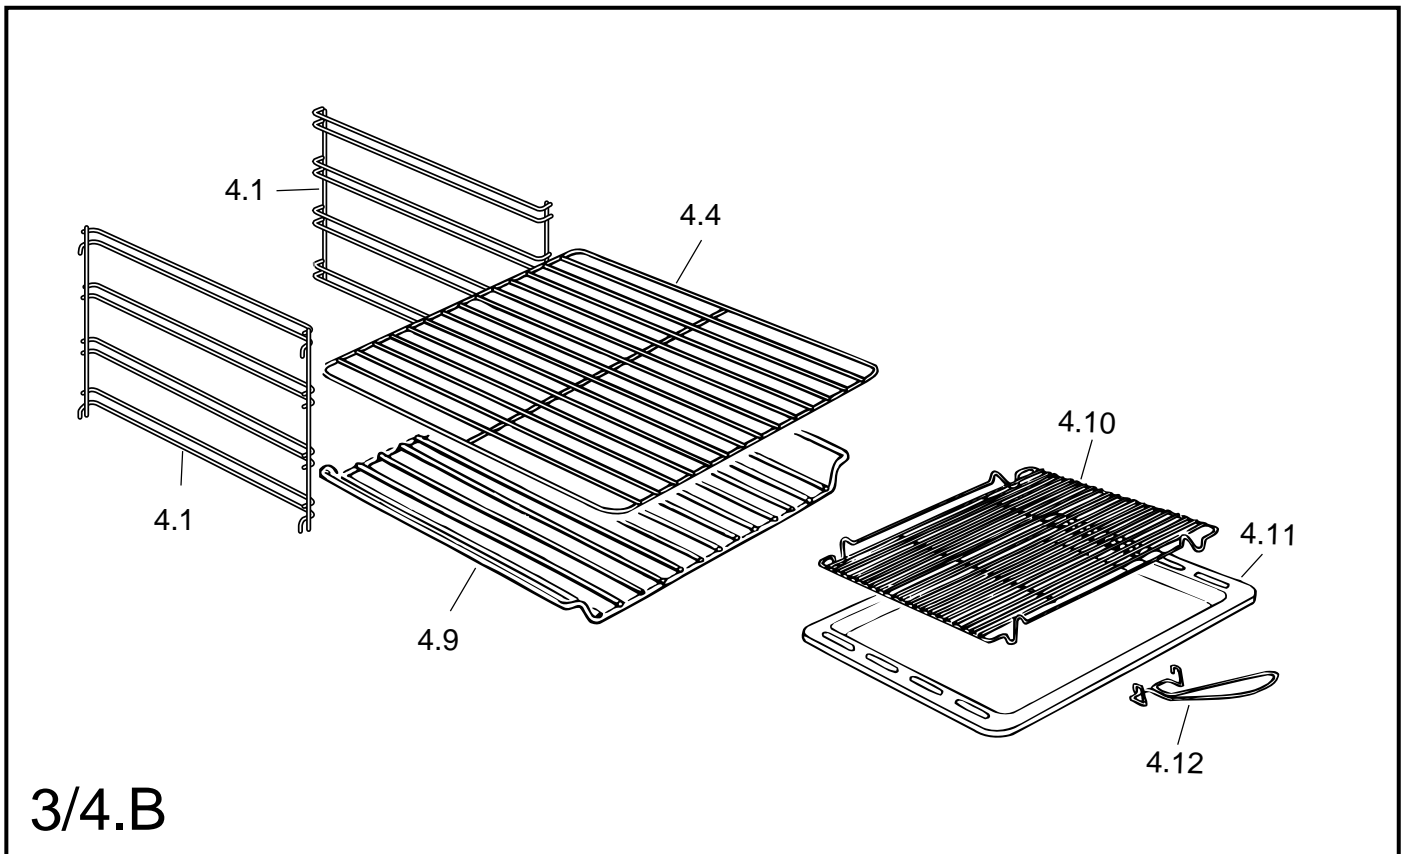

# C210F/BLU

Caple Liberty Fan Oven Blue

TECHNICAL INFORMATION

3/1.AG

3/2.B

**CONTROL PANEL AND BODY**  
**OVENS: mod. C 210F/BLU, C 210F/GRN**

Ref. Table: 3/1.AG

<u>REF.</u>	<u>CODE</u>	<u>DESCRIPTION</u>
1.3	08318800D	Upper retainer trim - Mod. C 210F/BLU
=	083188007	Upper retainer trim - Mod. C 210F/GRN
1.5	35MF70201	Interior control panel
1.7	040011	Glass spacer
1.8	0311511	Glass fascia panel - Mod. C 210F/BLU
=	0311513	Glass fascia panel - Mod. C 210F/GRN
1.9	08309300D	Lower retainer trim - Mod. C 210F/BLU
=	083093007	Lower retainer trim - Mod. C 210F/GRN

Ref. Table: 3/2.B

<u>REF.</u>	<u>CODE</u>	<u>DESCRIPTION</u>
2.1	08318400D	Trim surround - Mod. C 210F/BLU
=	083184007	Trim surround - Mod. C 210F/GRN
2.2	411F719	Right side panel
2.3	411F721	Left side panel
2.4	411F711	Control panel shelter
2.5	411F723	Upper shelter
2.6	030092.1	Oven insulation
2.7	030028	Rear insulation
2.8	411F718	Rear panel
2.9	4216003Z	Insulation cross-piece
2.10	411F706	Bottom panel
2.11	053039	Seal
2.13	4216002Z	Lower switch shelter
2.14	085019	Spacer
2.15	450F71EM12	Oven cube