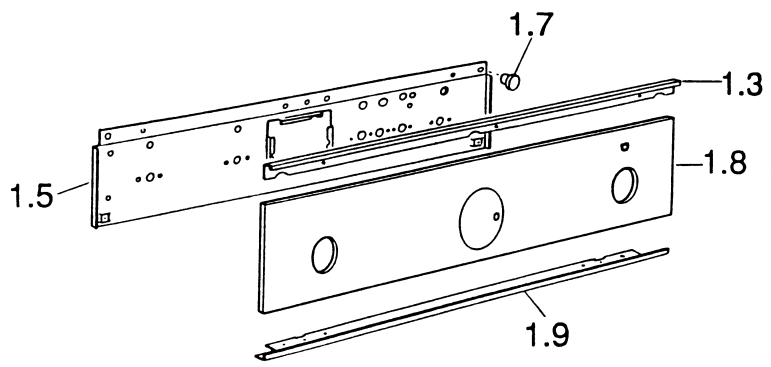

# C210F/BLU

Caple Liberty Fan Oven Blue

TECHNICAL INFORMATION

3/1.AG

3/2.B

**CONTROL PANEL AND BODY**  
**OVENS: mod. C 210F/BLU, C 210F/GRN**

Ref. Table: 3/1.AG

<u>REF.</u>	<u>CODE</u>	<u>DESCRIPTION</u>
1.3	08318800D	Upper retainer trim - Mod. C 210F/BLU
=	083188007	Upper retainer trim - Mod. C 210F/GRN
1.5	35MF70201	Interior control panel
1.7	040011	Glass spacer
1.8	0311511	Glass fascia panel - Mod. C 210F/BLU
=	0311513	Glass fascia panel - Mod. C 210F/GRN
1.9	08309300D	Lower retainer trim - Mod. C 210F/BLU
=	083093007	Lower retainer trim - Mod. C 210F/GRN