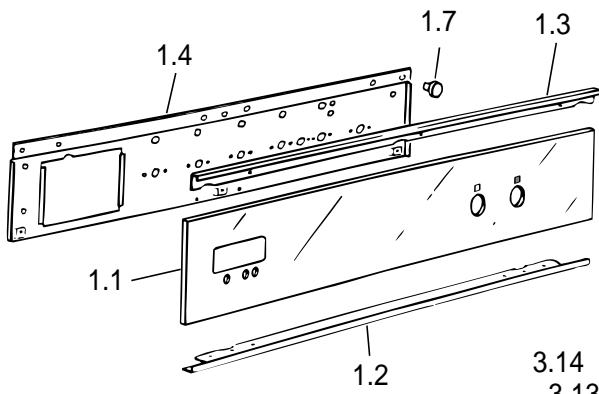

C201F/W

Caple Deluxe Fan Oven White

TECHNICAL INFORMATION

C 201F/W

FF70CP050W

tav. 1
cat. 18.P1960

REF.	CODE	DESCRIPTION
1.1	0312106	Glass fascia panel
1.2	083093035	Lower retainer trim
1.3	083188035	Upper retainer trim
1.4	35MF70204	Interior control panel
1.7	040011	Glass spacer
2.1	083184035	Trim surround
2.2	411F719	Right side panel
2.3	411F721	Left side panel
2.4	411F711	Control panel shelter
2.5	411F723	Upper shelter
2.6	030092.1	Oven insulation
2.7	030028	Rear insulation
2.8	411F718	Rear panel
2.9	4216003Z	Insulation cross-piece
2.10	411F706	Bottom panel
2.11	053039	Seal
2.13	4216002Z	Lower switch shelter
2.14	085019	Spacer
2.15	450F71EM12	Oven cube
3.1	0311727	Outer glass
3.2	083186035	Lower retainer
3.3	037174100	Handle
3.4	085042035	Oven sleeve
3.6	001184	Screw
3.7	373FF704K	Door skin
3.9	030057	Door insulation
3.10	063103	Hinge (male)
3.12	0311000.1T	Inner glass
3.13	103205	Inner glass washer
3.14	001214	Screw
3.15	053084	Glass seal
3.16	063025	Right hinge (female)
3.18	411F729	Insulation support
3.19	214021	Nut
3.20	003035	Washer
3.22	003041	Washer

C 201F/W

FF70CP050W

tav. 2
cat. 18.P1960

REF.	CODE	DESCRIPTION
4.1	217291	Shelf support
4.4	217271	Wire shelf
4.9	217270.1	Wire shelf
4.10	217385	Grill-pan grid
4.11	48B5102K	Grill-pan
4.12	037144	Grill-pan grid handle
5.1	062053004	Grill element - 230 V
5.5	47AN601K	Fan diffuser
5.7	079008001F	Fan motor - 230 V
5.8	062057004	Fan element - 230 V
5.9	103085	Filter
6.1	218AC03200	Control knob (White)
6.4	050032	Switch
6.2	066072	Thermostat
6.10	213025	Clip
7.1	074055	Electronic programmer
7.3	103271035	Button (White)
8.1	072003	Lamp holder
8.2	073013001	Lamp
8.8	054041	Cord 3x1,5
8.9	052001	Wire fastener
8.10	094162	Terminal bracket
8.11	051038	Terminal block
8.12	1131275	Wiring
8.16	066073	Cut-off thermostat 130°
8.17	073030	Control lamp cover (Red)
8.18	073031	Control lamp L=200
-	1101785	Instruction booklet