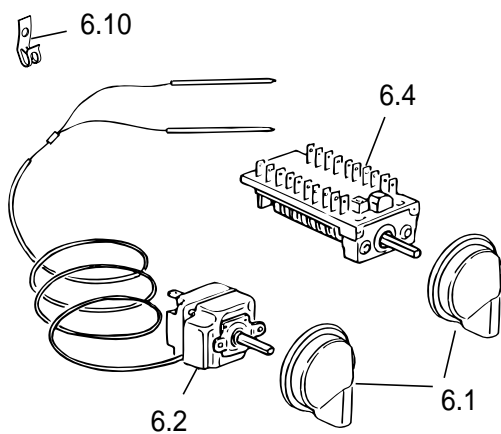

C201F/W

Caple Deluxe Fan Oven White

TECHNICAL INFORMATION

C 201F/W

FF70CP050W

tav. 1
cat. 18.P1960

REF.	CODE	DESCRIPTION
1.1	0312106	Glass fascia panel
1.2	083093035	Lower retainer trim
1.3	083188035	Upper retainer trim
1.4	35MF70204	Interior control panel
1.7	040011	Glass spacer
2.1	083184035	Trim surround
2.2	411F719	Right side panel
2.3	411F721	Left side panel
2.4	411F711	Control panel shelter
2.5	411F723	Upper shelter
2.6	030092.1	Oven insulation
2.7	030028	Rear insulation
2.8	411F718	Rear panel
2.9	4216003Z	Insulation cross-piece
2.10	411F706	Bottom panel
2.11	053039	Seal
2.13	4216002Z	Lower switch shelter
2.14	085019	Spacer
2.15	450F71EM12	Oven cube
3.1	0311727	Outer glass
3.2	083186035	Lower retainer
3.3	037174100	Handle
3.4	085042035	Oven sleeve
3.6	001184	Screw
3.7	373FF704K	Door skin
3.9	030057	Door insulation
3.10	063103	Hinge (male)
3.12	0311000.1T	Inner glass
3.13	103205	Inner glass washer
3.14	001214	Screw
3.15	053084	Glass seal
3.16	063025	Right hinge (female)
3.18	411F729	Insulation support
3.19	214021	Nut
3.20	003035	Washer
3.22	003041	Washer

C 201F/W

FF70CP050W

tav. 2
cat. 18.P1960

REF.	CODE	DESCRIPTION
4.1	217291	Shelf support
4.4	217271	Wire shelf
4.9	217270.1	Wire shelf
4.10	217385	Grill-pan grid
4.11	48B5102K	Grill-pan
4.12	037144	Grill-pan grid handle
5.1	062053004	Grill element - 230 V
5.5	47AN601K	Fan diffuser
5.7	079008001F	Fan motor - 230 V
5.8	062057004	Fan element - 230 V
5.9	103085	Filter
6.1	218AC03200	Control knob (White)
6.4	050032	Switch
6.2	066072	Thermostat
6.10	213025	Clip
7.1	074055	Electronic programmer
7.3	103271035	Button (White)
8.1	072003	Lamp holder
8.2	073013001	Lamp
8.8	054041	Cord 3x1,5
8.9	052001	Wire fastener
8.10	094162	Terminal bracket
8.11	051038	Terminal block
8.12	1131275	Wiring
8.16	066073	Cut-off thermostat 130°
8.17	073030	Control lamp cover (Red)
8.18	073031	Control lamp L=200
-	1101785	Instruction booklet