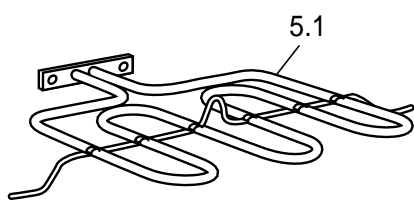

C201F/W

Caple Deluxe Fan Oven White

TECHNICAL INFORMATION

C 201F/W

FF70CP050W

tav. 1
cat. 18.P1960

REF.	CODE	DESCRIPTION
1.1	0312106	Glass fascia panel
1.2	083093035	Lower retainer trim
1.3	083188035	Upper retainer trim
1.4	35MF70204	Interior control panel
1.7	040011	Glass spacer
2.1	083184035	Trim surround
2.2	411F719	Right side panel
2.3	411F721	Left side panel
2.4	411F711	Control panel shelter
2.5	411F723	Upper shelter
2.6	030092.1	Oven insulation
2.7	030028	Rear insulation
2.8	411F718	Rear panel
2.9	4216003Z	Insulation cross-piece
2.10	411F706	Bottom panel
2.11	053039	Seal
2.13	4216002Z	Lower switch shelter
2.14	085019	Spacer
2.15	450F71EM12	Oven cube
3.1	0311727	Outer glass
3.2	083186035	Lower retainer
3.3	037174100	Handle
3.4	085042035	Oven sleeve
3.6	001184	Screw
3.7	373FF704K	Door skin
3.9	030057	Door insulation
3.10	063103	Hinge (male)
3.12	0311000.1T	Inner glass
3.13	103205	Inner glass washer
3.14	001214	Screw
3.15	053084	Glass seal
3.16	063025	Right hinge (female)
3.18	411F729	Insulation support
3.19	214021	Nut
3.20	003035	Washer
3.22	003041	Washer

C 201F/W

FF70CP050W

tav. 2
cat. 18.P1960

REF.	CODE	DESCRIPTION
4.1	217291	Shelf support
4.4	217271	Wire shelf
4.9	217270.1	Wire shelf
4.10	217385	Grill-pan grid
4.11	48B5102K	Grill-pan
4.12	037144	Grill-pan grid handle
5.1	062053004	Grill element - 230 V
5.5	47AN601K	Fan diffuser
5.7	079008001F	Fan motor - 230 V
5.8	062057004	Fan element - 230 V
5.9	103085	Filter
6.1	218AC03200	Control knob (White)
6.4	050032	Switch
6.2	066072	Thermostat
6.10	213025	Clip
7.1	074055	Electronic programmer
7.3	103271035	Button (White)
8.1	072003	Lamp holder
8.2	073013001	Lamp
8.8	054041	Cord 3x1,5
8.9	052001	Wire fastener
8.10	094162	Terminal bracket
8.11	051038	Terminal block
8.12	1131275	Wiring
8.16	066073	Cut-off thermostat 130°
8.17	073030	Control lamp cover (Red)
8.18	073031	Control lamp L=200
-	1101785	Instruction booklet