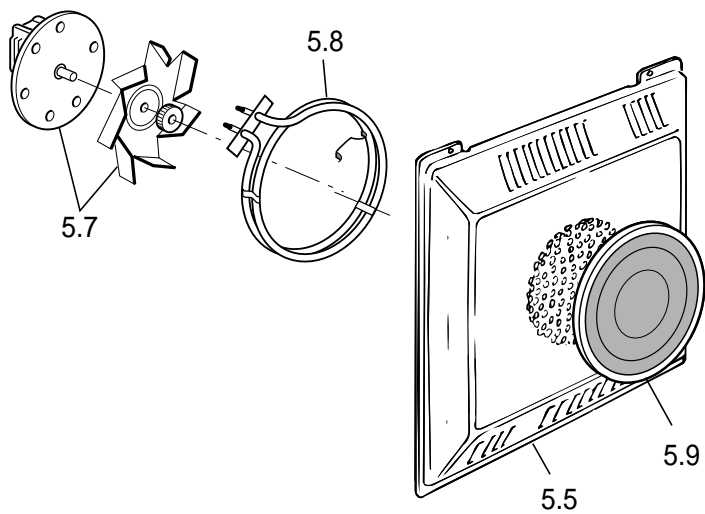

C201F/W

Caple Deluxe Fan Oven White

TECHNICAL INFORMATION

C 201F/W

FF70CP050W

tav. 1
cat. 18.P1960

REF.	CODE	DESCRIPTION
1.1	0312106	Glass fascia panel
1.2	083093035	Lower retainer trim
1.3	083188035	Upper retainer trim
1.4	35MF70204	Interior control panel
1.7	040011	Glass spacer
2.1	083184035	Trim surround
2.2	411F719	Right side panel
2.3	411F721	Left side panel
2.4	411F711	Control panel shelter
2.5	411F723	Upper shelter
2.6	030092.1	Oven insulation
2.7	030028	Rear insulation
2.8	411F718	Rear panel
2.9	4216003Z	Insulation cross-piece
2.10	411F706	Bottom panel
2.11	053039	Seal
2.13	4216002Z	Lower switch shelter
2.14	085019	Spacer
2.15	450F71EM12	Oven cube
3.1	0311727	Outer glass
3.2	083186035	Lower retainer
3.3	037174100	Handle
3.4	085042035	Oven sleeve
3.6	001184	Screw
3.7	373FF704K	Door skin
3.9	030057	Door insulation
3.10	063103	Hinge (male)
3.12	0311000.1T	Inner glass
3.13	103205	Inner glass washer
3.14	001214	Screw
3.15	053084	Glass seal
3.16	063025	Right hinge (female)
3.18	411F729	Insulation support
3.19	214021	Nut
3.20	003035	Washer
3.22	003041	Washer

C 201F/W

FF70CP050W

tav. 2
cat. 18.P1960

REF.	CODE	DESCRIPTION
4.1	217291	Shelf support
4.4	217271	Wire shelf
4.9	217270.1	Wire shelf
4.10	217385	Grill-pan grid
4.11	48B5102K	Grill-pan
4.12	037144	Grill-pan grid handle
5.1	062053004	Grill element - 230 V
5.5	47AN601K	Fan diffuser
5.7	079008001F	Fan motor - 230 V
5.8	062057004	Fan element - 230 V
5.9	103085	Filter
6.1	218AC03200	Control knob (White)
6.4	050032	Switch
6.2	066072	Thermostat
6.10	213025	Clip
7.1	074055	Electronic programmer
7.3	103271035	Button (White)
8.1	072003	Lamp holder
8.2	073013001	Lamp
8.8	054041	Cord 3x1,5
8.9	052001	Wire fastener
8.10	094162	Terminal bracket
8.11	051038	Terminal block
8.12	1131275	Wiring
8.16	066073	Cut-off thermostat 130°
8.17	073030	Control lamp cover (Red)
8.18	073031	Control lamp L=200
-	1101785	Instruction booklet