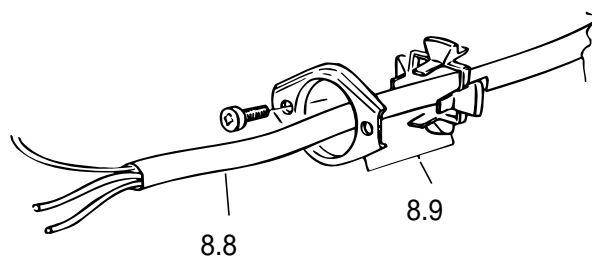

C201F/W

Caple Deluxe Fan Oven White

TECHNICAL INFORMATION

C 201F/W

FF70CP050W

tav. 1
cat. 18.P1960

REF.	CODE	DESCRIPTION
1.1	0312106	Glass fascia panel
1.2	083093035	Lower retainer trim
1.3	083188035	Upper retainer trim
1.4	35MF70204	Interior control panel
1.7	040011	Glass spacer
2.1	083184035	Trim surround
2.2	411F719	Right side panel
2.3	411F721	Left side panel
2.4	411F711	Control panel shelter
2.5	411F723	Upper shelter
2.6	030092.1	Oven insulation
2.7	030028	Rear insulation
2.8	411F718	Rear panel
2.9	4216003Z	Insulation cross-piece
2.10	411F706	Bottom panel
2.11	053039	Seal
2.13	4216002Z	Lower switch shelter
2.14	085019	Spacer
2.15	450F71EM12	Oven cube
3.1	0311727	Outer glass
3.2	083186035	Lower retainer
3.3	037174100	Handle
3.4	085042035	Oven sleeve
3.6	001184	Screw
3.7	373FF704K	Door skin
3.9	030057	Door insulation
3.10	063103	Hinge (male)
3.12	0311000.1T	Inner glass
3.13	103205	Inner glass washer
3.14	001214	Screw
3.15	053084	Glass seal
3.16	063025	Right hinge (female)
3.18	411F729	Insulation support
3.19	214021	Nut
3.20	003035	Washer
3.22	003041	Washer

C 201F/W

FF70CP050W

tav. 2
cat. 18.P1960

REF.	CODE	DESCRIPTION
4.1	217291	Shelf support
4.4	217271	Wire shelf
4.9	217270.1	Wire shelf
4.10	217385	Grill-pan grid
4.11	48B5102K	Grill-pan
4.12	037144	Grill-pan grid handle
5.1	062053004	Grill element - 230 V
5.5	47AN601K	Fan diffuser
5.7	079008001F	Fan motor - 230 V
5.8	062057004	Fan element - 230 V
5.9	103085	Filter
6.1	218AC03200	Control knob (White)
6.4	050032	Switch
6.2	066072	Thermostat
6.10	213025	Clip
7.1	074055	Electronic programmer
7.3	103271035	Button (White)
8.1	072003	Lamp holder
8.2	073013001	Lamp
8.8	054041	Cord 3x1,5
8.9	052001	Wire fastener
8.10	094162	Terminal bracket
8.11	051038	Terminal block
8.12	1131275	Wiring
8.16	066073	Cut-off thermostat 130°
8.17	073030	Control lamp cover (Red)
8.18	073031	Control lamp L=200
-	1101785	Instruction booklet