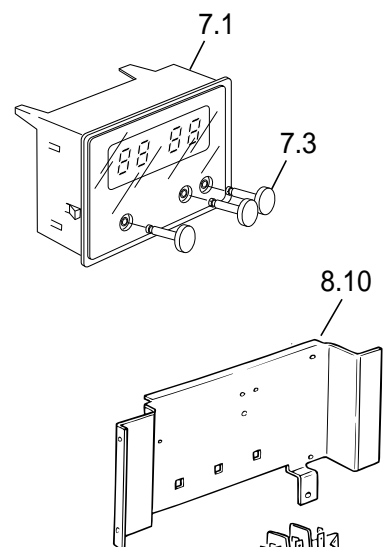

C201F/W

Caple Deluxe Fan Oven White

TECHNICAL INFORMATION

C 201F/W

FF70CP050W

tav. 1
cat. 18.P1960

REF.	CODE	DESCRIPTION
1.1	0312106	Glass fascia panel
1.2	083093035	Lower retainer trim
1.3	083188035	Upper retainer trim
1.4	35MF70204	Interior control panel
1.7	040011	Glass spacer
2.1	083184035	Trim surround
2.2	411F719	Right side panel
2.3	411F721	Left side panel
2.4	411F711	Control panel shelter
2.5	411F723	Upper shelter
2.6	030092.1	Oven insulation
2.7	030028	Rear insulation
2.8	411F718	Rear panel
2.9	4216003Z	Insulation cross-piece
2.10	411F706	Bottom panel
2.11	053039	Seal
2.13	4216002Z	Lower switch shelter
2.14	085019	Spacer
2.15	450F71EM12	Oven cube
3.1	0311727	Outer glass
3.2	083186035	Lower retainer
3.3	037174100	Handle
3.4	085042035	Oven sleeve
3.6	001184	Screw
3.7	373FF704K	Door skin
3.9	030057	Door insulation
3.10	063103	Hinge (male)
3.12	0311000.1T	Inner glass
3.13	103205	Inner glass washer
3.14	001214	Screw
3.15	053084	Glass seal
3.16	063025	Right hinge (female)
3.18	411F729	Insulation support
3.19	214021	Nut
3.20	003035	Washer
3.22	003041	Washer

C 201F/W

FF70CP050W

tav. 2
cat. 18.P1960

REF.	CODE	DESCRIPTION
4.1	217291	Shelf support
4.4	217271	Wire shelf
4.9	217270.1	Wire shelf
4.10	217385	Grill-pan grid
4.11	48B5102K	Grill-pan
4.12	037144	Grill-pan grid handle
5.1	062053004	Grill element - 230 V
5.5	47AN601K	Fan diffuser
5.7	079008001F	Fan motor - 230 V
5.8	062057004	Fan element - 230 V
5.9	103085	Filter
6.1	218AC03200	Control knob (White)
6.4	050032	Switch
6.2	066072	Thermostat
6.10	213025	Clip
7.1	074055	Electronic programmer
7.3	103271035	Button (White)
8.1	072003	Lamp holder
8.2	073013001	Lamp
8.8	054041	Cord 3x1,5
8.9	052001	Wire fastener
8.10	094162	Terminal bracket
8.11	051038	Terminal block
8.12	1131275	Wiring
8.16	066073	Cut-off thermostat 130°
8.17	073030	Control lamp cover (Red)
8.18	073031	Control lamp L=200
-	1101785	Instruction booklet