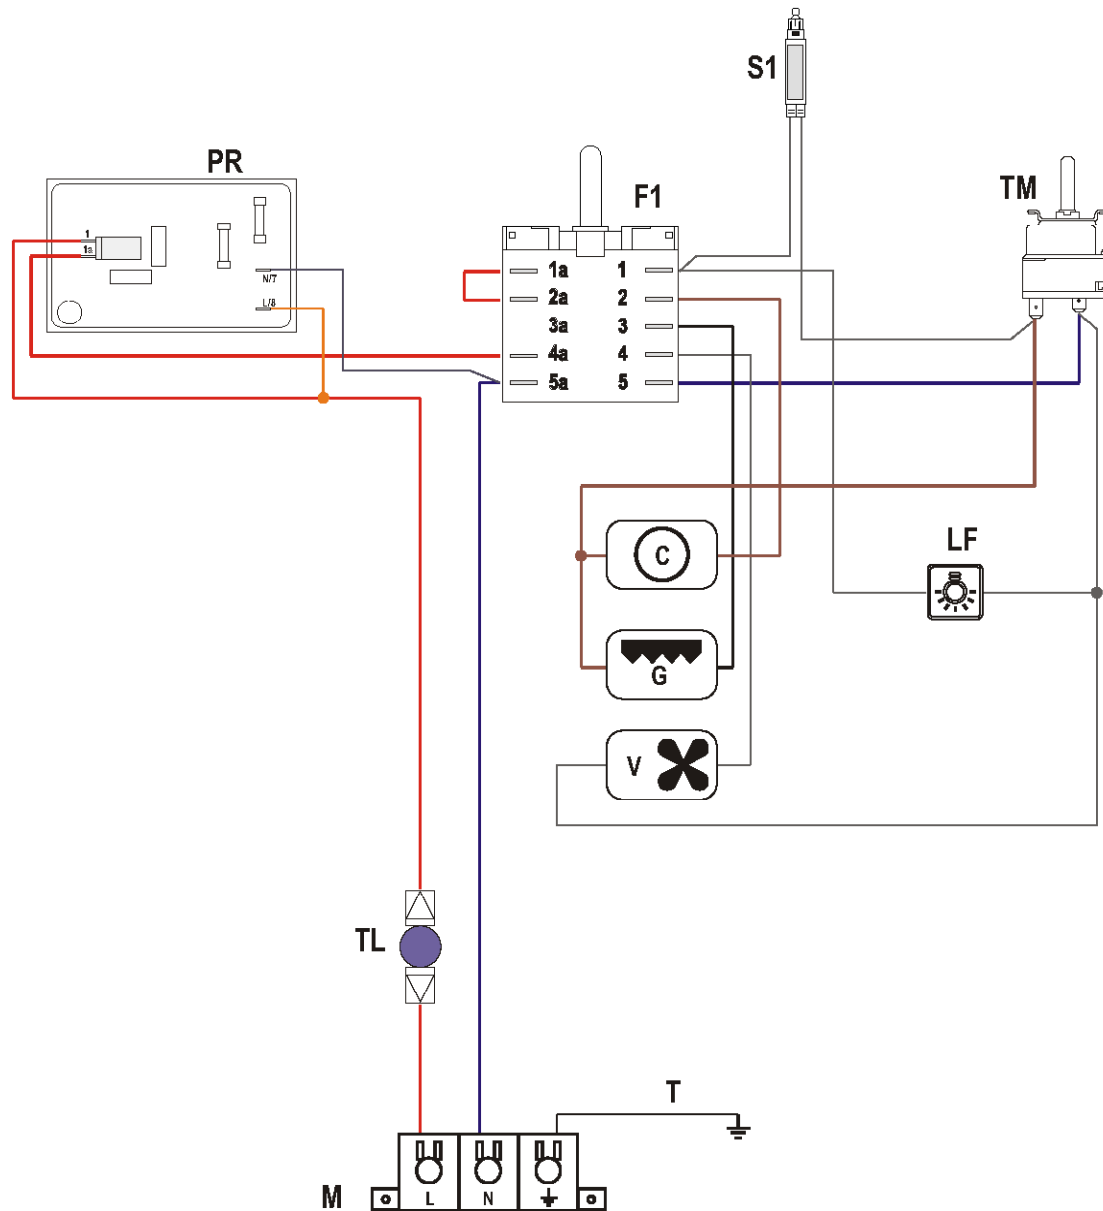

C201F/W

Caple Deluxe Fan Oven White

TECHNICAL INFORMATION

C 201F/W

FF70CP050W

tav. 1
cat. 18.P1960

REF.	CODE	DESCRIPTION
1.1	0312106	Glass fascia panel
1.2	083093035	Lower retainer trim
1.3	083188035	Upper retainer trim
1.4	35MF70204	Interior control panel
1.7	040011	Glass spacer
2.1	083184035	Trim surround
2.2	411F719	Right side panel
2.3	411F721	Left side panel
2.4	411F711	Control panel shelter
2.5	411F723	Upper shelter
2.6	030092.1	Oven insulation
2.7	030028	Rear insulation
2.8	411F718	Rear panel
2.9	4216003Z	Insulation cross-piece
2.10	411F706	Bottom panel
2.11	053039	Seal
2.13	4216002Z	Lower switch shelter
2.14	085019	Spacer
2.15	450F71EM12	Oven cube
3.1	0311727	Outer glass
3.2	083186035	Lower retainer
3.3	037174100	Handle
3.4	085042035	Oven sleeve
3.6	001184	Screw
3.7	373FF704K	Door skin
3.9	030057	Door insulation
3.10	063103	Hinge (male)
3.12	0311000.1T	Inner glass
3.13	103205	Inner glass washer
3.14	001214	Screw
3.15	053084	Glass seal
3.16	063025	Right hinge (female)
3.18	411F729	Insulation support
3.19	214021	Nut
3.20	003035	Washer
3.22	003041	Washer

Oven switch diagram

ELECTRIC DIAGRAM KEY

- F1 Oven switch
- TM Oven thermostat
- TL Thermal overload
- LF Oven lamp
- PR Electronic programmer
- G Grill element
- C Circular element
- V Fan
- S1 Thermostat pilot lamp
- M Terminal block
- T Earth connection