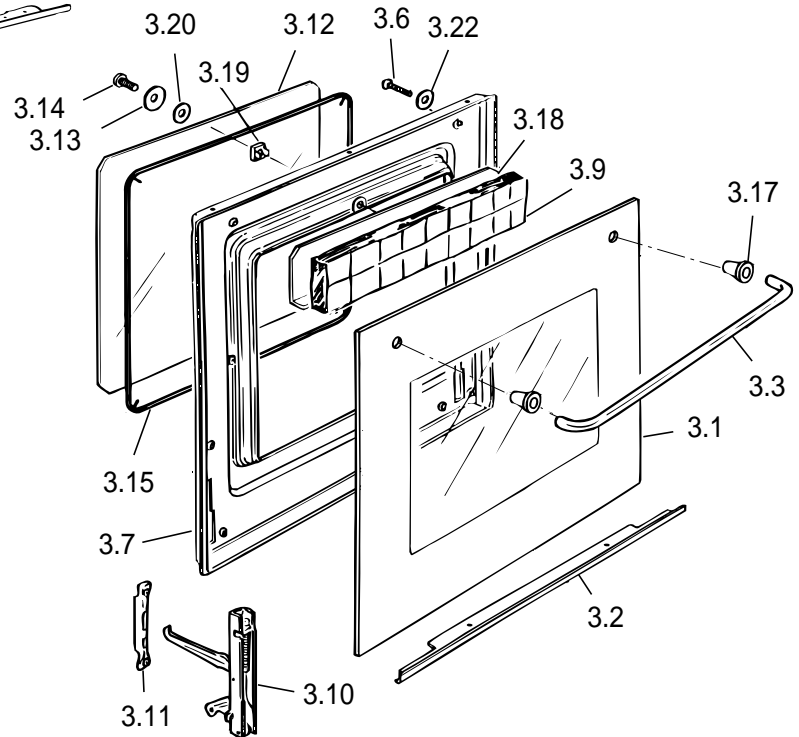

C201F/W

Caple Deluxe Fan Oven White

TECHNICAL INFORMATION

C 201F/W

FF70CP050W

tav. 1
cat. 18.P1960

REF.	CODE	DESCRIPTION
1.1	0312106	Glass fascia panel
1.2	083093035	Lower retainer trim
1.3	083188035	Upper retainer trim
1.4	35MF70204	Interior control panel
1.7	040011	Glass spacer
2.1	083184035	Trim surround
2.2	411F719	Right side panel
2.3	411F721	Left side panel
2.4	411F711	Control panel shelter
2.5	411F723	Upper shelter
2.6	030092.1	Oven insulation
2.7	030028	Rear insulation
2.8	411F718	Rear panel
2.9	4216003Z	Insulation cross-piece
2.10	411F706	Bottom panel
2.11	053039	Seal
2.13	4216002Z	Lower switch shelter
2.14	085019	Spacer
2.15	450F71EM12	Oven cube
3.1	0311727	Outer glass
3.2	083186035	Lower retainer
3.3	037174100	Handle
3.4	085042035	Oven sleeve
3.6	001184	Screw
3.7	373FF704K	Door skin
3.9	030057	Door insulation
3.10	063103	Hinge (male)
3.12	0311000.1T	Inner glass
3.13	103205	Inner glass washer
3.14	001214	Screw
3.15	053084	Glass seal
3.16	063025	Right hinge (female)
3.18	411F729	Insulation support
3.19	214021	Nut
3.20	003035	Washer
3.22	003041	Washer

C 201F/W

FF70CP050W

tav. 2
cat. 18.P1960

REF.	CODE	DESCRIPTION
4.1	217291	Shelf support
4.4	217271	Wire shelf
4.9	217270.1	Wire shelf
4.10	217385	Grill-pan grid
4.11	48B5102K	Grill-pan
4.12	037144	Grill-pan grid handle
5.1	062053004	Grill element - 230 V
5.5	47AN601K	Fan diffuser
5.7	079008001F	Fan motor - 230 V
5.8	062057004	Fan element - 230 V
5.9	103085	Filter
6.1	218AC03200	Control knob (White)
6.4	050032	Switch
6.2	066072	Thermostat
6.10	213025	Clip
7.1	074055	Electronic programmer
7.3	103271035	Button (White)
8.1	072003	Lamp holder
8.2	073013001	Lamp
8.8	054041	Cord 3x1,5
8.9	052001	Wire fastener
8.10	094162	Terminal bracket
8.11	051038	Terminal block
8.12	1131275	Wiring
8.16	066073	Cut-off thermostat 130°
8.17	073030	Control lamp cover (Red)
8.18	073031	Control lamp L=200
-	1101785	Instruction booklet