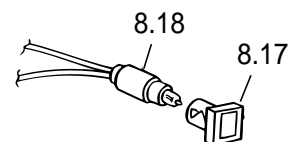

C201F/W

Caple Deluxe Fan Oven White

TECHNICAL INFORMATION

C 201F/W

FF70CP050W

tav. 1
cat. 18.P1960

REF.	CODE	DESCRIPTION
1.1	0312106	Glass fascia panel
1.2	083093035	Lower retainer trim
1.3	083188035	Upper retainer trim
1.4	35MF70204	Interior control panel
1.7	040011	Glass spacer
2.1	083184035	Trim surround
2.2	411F719	Right side panel
2.3	411F721	Left side panel
2.4	411F711	Control panel shelter
2.5	411F723	Upper shelter
2.6	030092.1	Oven insulation
2.7	030028	Rear insulation
2.8	411F718	Rear panel
2.9	4216003Z	Insulation cross-piece
2.10	411F706	Bottom panel
2.11	053039	Seal
2.13	4216002Z	Lower switch shelter
2.14	085019	Spacer
2.15	450F71EM12	Oven cube
3.1	0311727	Outer glass
3.2	083186035	Lower retainer
3.3	037174100	Handle
3.4	085042035	Oven sleeve
3.6	001184	Screw
3.7	373FF704K	Door skin
3.9	030057	Door insulation
3.10	063103	Hinge (male)
3.12	0311000.1T	Inner glass
3.13	103205	Inner glass washer
3.14	001214	Screw
3.15	053084	Glass seal
3.16	063025	Right hinge (female)
3.18	411F729	Insulation support
3.19	214021	Nut
3.20	003035	Washer
3.22	003041	Washer

C 201F/W

FF70CP050W

tav. 2
cat. 18.P1960

REF.	CODE	DESCRIPTION
4.1	217291	Shelf support
4.4	217271	Wire shelf
4.9	217270.1	Wire shelf
4.10	217385	Grill-pan grid
4.11	48B5102K	Grill-pan
4.12	037144	Grill-pan grid handle
5.1	062053004	Grill element - 230 V
5.5	47AN601K	Fan diffuser
5.7	079008001F	Fan motor - 230 V
5.8	062057004	Fan element - 230 V
5.9	103085	Filter
6.1	218AC03200	Control knob (White)
6.4	050032	Switch
6.2	066072	Thermostat
6.10	213025	Clip
7.1	074055	Electronic programmer
7.3	103271035	Button (White)
8.1	072003	Lamp holder
8.2	073013001	Lamp
8.8	054041	Cord 3x1,5
8.9	052001	Wire fastener
8.10	094162	Terminal bracket
8.11	051038	Terminal block
8.12	1131275	Wiring
8.16	066073	Cut-off thermostat 130°
8.17	073030	Control lamp cover (Red)
8.18	073031	Control lamp L=200
-	1101785	Instruction booklet