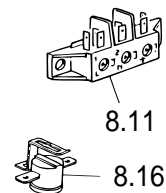

C201F/W

Caple Deluxe Fan Oven White

TECHNICAL INFORMATION

C 201F/W

FF70CP050W

tav. 1
cat. 18.P1960

REF.	CODE	DESCRIPTION
1.1	0312106	Glass fascia panel
1.2	083093035	Lower retainer trim
1.3	083188035	Upper retainer trim
1.4	35MF70204	Interior control panel
1.7	040011	Glass spacer
2.1	083184035	Trim surround
2.2	411F719	Right side panel
2.3	411F721	Left side panel
2.4	411F711	Control panel shelter
2.5	411F723	Upper shelter
2.6	030092.1	Oven insulation
2.7	030028	Rear insulation
2.8	411F718	Rear panel
2.9	4216003Z	Insulation cross-piece
2.10	411F706	Bottom panel
2.11	053039	Seal
2.13	4216002Z	Lower switch shelter
2.14	085019	Spacer
2.15	450F71EM12	Oven cube
3.1	0311727	Outer glass
3.2	083186035	Lower retainer
3.3	037174100	Handle
3.4	085042035	Oven sleeve
3.6	001184	Screw
3.7	373FF704K	Door skin
3.9	030057	Door insulation
3.10	063103	Hinge (male)
3.12	0311000.1T	Inner glass
3.13	103205	Inner glass washer
3.14	001214	Screw
3.15	053084	Glass seal
3.16	063025	Right hinge (female)
3.18	411F729	Insulation support
3.19	214021	Nut
3.20	003035	Washer
3.22	003041	Washer

C 201F/W

FF70CP050W

tav. 2
cat. 18.P1960

REF.	CODE	DESCRIPTION
4.1	217291	Shelf support
4.4	217271	Wire shelf
4.9	217270.1	Wire shelf
4.10	217385	Grill-pan grid
4.11	48B5102K	Grill-pan
4.12	037144	Grill-pan grid handle
5.1	062053004	Grill element - 230 V
5.5	47AN601K	Fan diffuser
5.7	079008001F	Fan motor - 230 V
5.8	062057004	Fan element - 230 V
5.9	103085	Filter
6.1	218AC03200	Control knob (White)
6.4	050032	Switch
6.2	066072	Thermostat
6.10	213025	Clip
7.1	074055	Electronic programmer
7.3	103271035	Button (White)
8.1	072003	Lamp holder
8.2	073013001	Lamp
8.8	054041	Cord 3x1,5
8.9	052001	Wire fastener
8.10	094162	Terminal bracket
8.11	051038	Terminal block
8.12	1131275	Wiring
8.16	066073	Cut-off thermostat 130°
8.17	073030	Control lamp cover (Red)
8.18	073031	Control lamp L=200
-	1101785	Instruction booklet