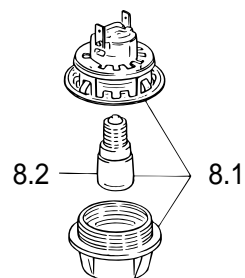

C201F/W

Caple Deluxe Fan Oven White

TECHNICAL INFORMATION

C 201F/W

FF70CP050W

tav. 1
cat. 18.P1960

REF.	CODE	DESCRIPTION
1.1	0312106	Glass fascia panel
1.2	083093035	Lower retainer trim
1.3	083188035	Upper retainer trim
1.4	35MF70204	Interior control panel
1.7	040011	Glass spacer
2.1	083184035	Trim surround
2.2	411F719	Right side panel
2.3	411F721	Left side panel
2.4	411F711	Control panel shelter
2.5	411F723	Upper shelter
2.6	030092.1	Oven insulation
2.7	030028	Rear insulation
2.8	411F718	Rear panel
2.9	4216003Z	Insulation cross-piece
2.10	411F706	Bottom panel
2.11	053039	Seal
2.13	4216002Z	Lower switch shelter
2.14	085019	Spacer
2.15	450F71EM12	Oven cube
3.1	0311727	Outer glass
3.2	083186035	Lower retainer
3.3	037174100	Handle
3.4	085042035	Oven sleeve
3.6	001184	Screw
3.7	373FF704K	Door skin
3.9	030057	Door insulation
3.10	063103	Hinge (male)
3.12	0311000.1T	Inner glass
3.13	103205	Inner glass washer
3.14	001214	Screw
3.15	053084	Glass seal
3.16	063025	Right hinge (female)
3.18	411F729	Insulation support
3.19	214021	Nut
3.20	003035	Washer
3.22	003041	Washer

C 201F/W

FF70CP050W

tav. 2
cat. 18.P1960

REF.	CODE	DESCRIPTION
4.1	217291	Shelf support
4.4	217271	Wire shelf
4.9	217270.1	Wire shelf
4.10	217385	Grill-pan grid
4.11	48B5102K	Grill-pan
4.12	037144	Grill-pan grid handle
5.1	062053004	Grill element - 230 V
5.5	47AN601K	Fan diffuser
5.7	079008001F	Fan motor - 230 V
5.8	062057004	Fan element - 230 V
5.9	103085	Filter
6.1	218AC03200	Control knob (White)
6.4	050032	Switch
6.2	066072	Thermostat
6.10	213025	Clip
7.1	074055	Electronic programmer
7.3	103271035	Button (White)
8.1	072003	Lamp holder
8.2	073013001	Lamp
8.8	054041	Cord 3x1,5
8.9	052001	Wire fastener
8.10	094162	Terminal bracket
8.11	051038	Terminal block
8.12	1131275	Wiring
8.16	066073	Cut-off thermostat 130°
8.17	073030	Control lamp cover (Red)
8.18	073031	Control lamp L=200
-	1101785	Instruction booklet