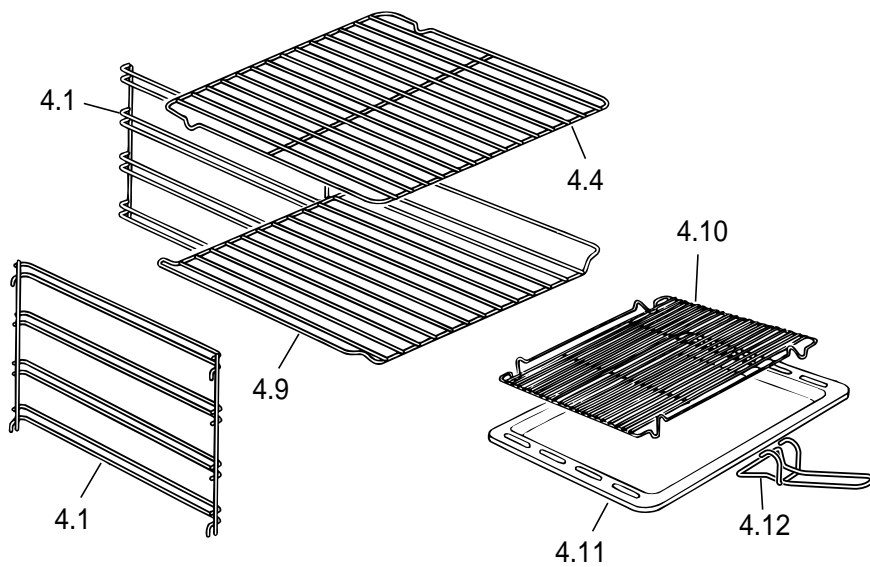

C201F/W

Caple Deluxe Fan Oven White

TECHNICAL INFORMATION

C 201F/W

FF70CP050W

tav. 1
cat. 18.P1960

REF.	CODE	DESCRIPTION
1.1	0312106	Glass fascia panel
1.2	083093035	Lower retainer trim
1.3	083188035	Upper retainer trim
1.4	35MF70204	Interior control panel
1.7	040011	Glass spacer
2.1	083184035	Trim surround
2.2	411F719	Right side panel
2.3	411F721	Left side panel
2.4	411F711	Control panel shelter
2.5	411F723	Upper shelter
2.6	030092.1	Oven insulation
2.7	030028	Rear insulation
2.8	411F718	Rear panel
2.9	4216003Z	Insulation cross-piece
2.10	411F706	Bottom panel
2.11	053039	Seal
2.13	4216002Z	Lower switch shelter
2.14	085019	Spacer
2.15	450F71EM12	Oven cube
3.1	0311727	Outer glass
3.2	083186035	Lower retainer
3.3	037174100	Handle
3.4	085042035	Oven sleeve
3.6	001184	Screw
3.7	373FF704K	Door skin
3.9	030057	Door insulation
3.10	063103	Hinge (male)
3.12	0311000.1T	Inner glass
3.13	103205	Inner glass washer
3.14	001214	Screw
3.15	053084	Glass seal
3.16	063025	Right hinge (female)
3.18	411F729	Insulation support
3.19	214021	Nut
3.20	003035	Washer
3.22	003041	Washer

C 201F/W

FF70CP050W

tav. 2
cat. 18.P1960

REF.	CODE	DESCRIPTION
4.1	217291	Shelf support
4.4	217271	Wire shelf
4.9	217270.1	Wire shelf
4.10	217385	Grill-pan grid
4.11	48B5102K	Grill-pan
4.12	037144	Grill-pan grid handle
5.1	062053004	Grill element - 230 V
5.5	47AN601K	Fan diffuser
5.7	079008001F	Fan motor - 230 V
5.8	062057004	Fan element - 230 V
5.9	103085	Filter
6.1	218AC03200	Control knob (White)
6.4	050032	Switch
6.2	066072	Thermostat
6.10	213025	Clip
7.1	074055	Electronic programmer
7.3	103271035	Button (White)
8.1	072003	Lamp holder
8.2	073013001	Lamp
8.8	054041	Cord 3x1,5
8.9	052001	Wire fastener
8.10	094162	Terminal bracket
8.11	051038	Terminal block
8.12	1131275	Wiring
8.16	066073	Cut-off thermostat 130°
8.17	073030	Control lamp cover (Red)
8.18	073031	Control lamp L=200
-	1101785	Instruction booklet