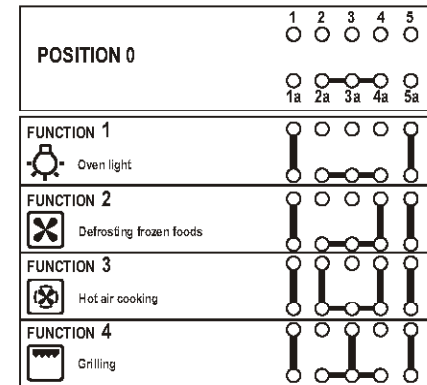

C 201F/W

FF70CP050W

tav. 2
cat. 18.P1960

REF.	CODE	DESCRIPTION
4.1	217291	Shelf support
4.4	217271	Wire shelf
4.9	217270.1	Wire shelf
4.10	217385	Grill-pan grid
4.11	48B5102K	Grill-pan
4.12	037144	Grill-pan grid handle
5.1	062053004	Grill element - 230 V
5.5	47AN601K	Fan diffuser
5.7	079008001F	Fan motor - 230 V
5.8	062057004	Fan element - 230 V
5.9	103085	Filter
6.1	218AC03200	Control knob (White)
6.4	050032	Switch
6.2	066072	Thermostat
6.10	213025	Clip
7.1	074055	Electronic programmer
7.3	103271035	Button (White)
8.1	072003	Lamp holder
8.2	073013001	Lamp
8.8	054041	Cord 3x1,5
8.9	052001	Wire fastener
8.10	094162	Terminal bracket
8.11	051038	Terminal block
8.12	1131275	Wiring
8.16	066073	Cut-off thermostat 130°
8.17	073030	Control lamp cover (Red)
8.18	073031	Control lamp L=200
-	1101785	Instruction booklet

Oven switch diagram

ELECTRIC DIAGRAM KEY

- F1 Oven switch
- TM Oven thermostat
- TL Thermal overload
- LF Oven lamp
- PR Electronic programmer
- G Grill element
- C Circular element
- V Fan
- S1 Thermostat pilot lamp
- M Terminal block
- T Earth connection