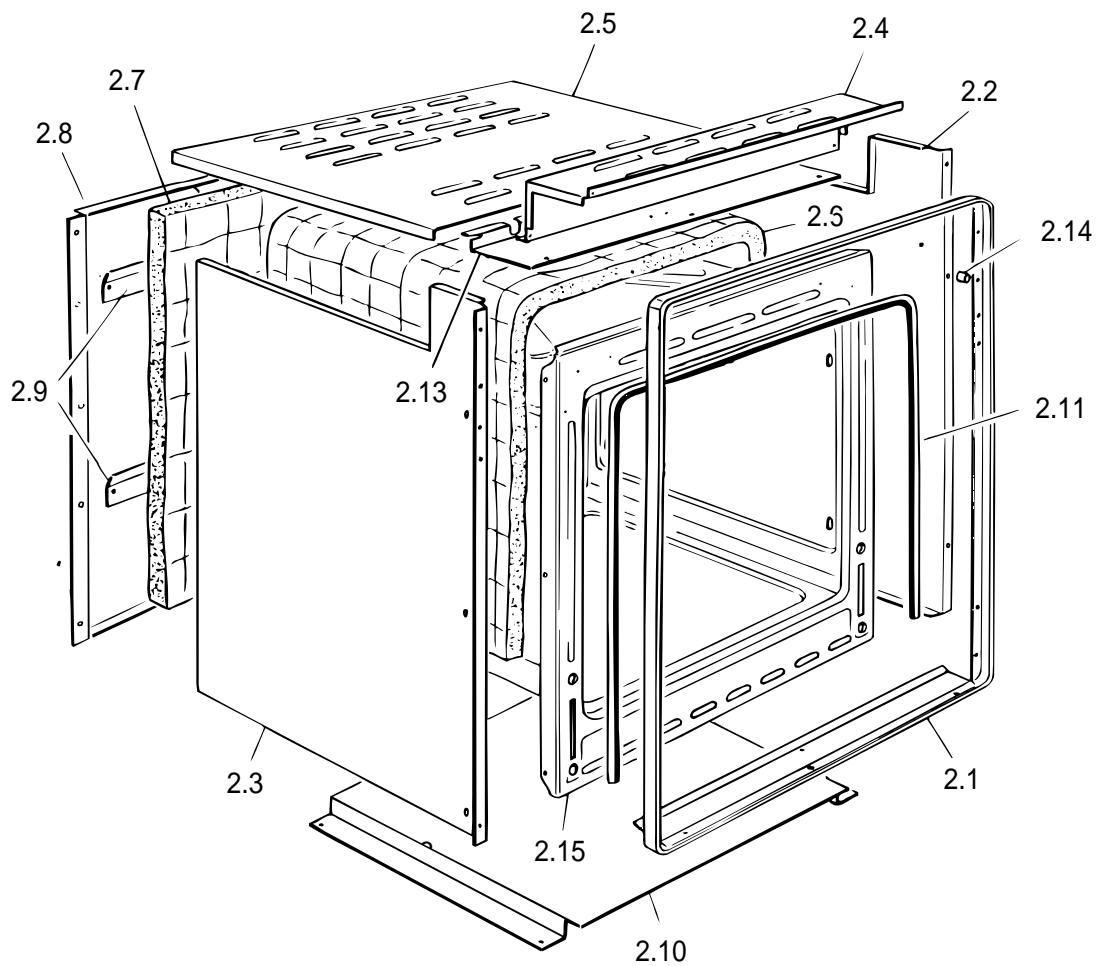

C201F/W

Caple Deluxe Fan Oven White

TECHNICAL INFORMATION

C 201F/W

FF70CP050W

tav. 1
cat. 18.P1960

REF.	CODE	DESCRIPTION
1.1	0312106	Glass fascia panel
1.2	083093035	Lower retainer trim
1.3	083188035	Upper retainer trim
1.4	35MF70204	Interior control panel
1.7	040011	Glass spacer
2.1	083184035	Trim surround
2.2	411F719	Right side panel
2.3	411F721	Left side panel
2.4	411F711	Control panel shelter
2.5	411F723	Upper shelter
2.6	030092.1	Oven insulation
2.7	030028	Rear insulation
2.8	411F718	Rear panel
2.9	4216003Z	Insulation cross-piece
2.10	411F706	Bottom panel
2.11	053039	Seal
2.13	4216002Z	Lower switch shelter
2.14	085019	Spacer
2.15	450F71EM12	Oven cube
3.1	0311727	Outer glass
3.2	083186035	Lower retainer
3.3	037174100	Handle
3.4	085042035	Oven sleeve
3.6	001184	Screw
3.7	373FF704K	Door skin
3.9	030057	Door insulation
3.10	063103	Hinge (male)
3.12	0311000.1T	Inner glass
3.13	103205	Inner glass washer
3.14	001214	Screw
3.15	053084	Glass seal
3.16	063025	Right hinge (female)
3.18	411F729	Insulation support
3.19	214021	Nut
3.20	003035	Washer
3.22	003041	Washer

C 201F/W

FF70CP050W

tav. 2
cat. 18.P1960

REF.	CODE	DESCRIPTION
4.1	217291	Shelf support
4.4	217271	Wire shelf
4.9	217270.1	Wire shelf
4.10	217385	Grill-pan grid
4.11	48B5102K	Grill-pan
4.12	037144	Grill-pan grid handle
5.1	062053004	Grill element - 230 V
5.5	47AN601K	Fan diffuser
5.7	079008001F	Fan motor - 230 V
5.8	062057004	Fan element - 230 V
5.9	103085	Filter
6.1	218AC03200	Control knob (White)
6.4	050032	Switch
6.2	066072	Thermostat
6.10	213025	Clip
7.1	074055	Electronic programmer
7.3	103271035	Button (White)
8.1	072003	Lamp holder
8.2	073013001	Lamp
8.8	054041	Cord 3x1,5
8.9	052001	Wire fastener
8.10	094162	Terminal bracket
8.11	051038	Terminal block
8.12	1131275	Wiring
8.16	066073	Cut-off thermostat 130°
8.17	073030	Control lamp cover (Red)
8.18	073031	Control lamp L=200
-	1101785	Instruction booklet