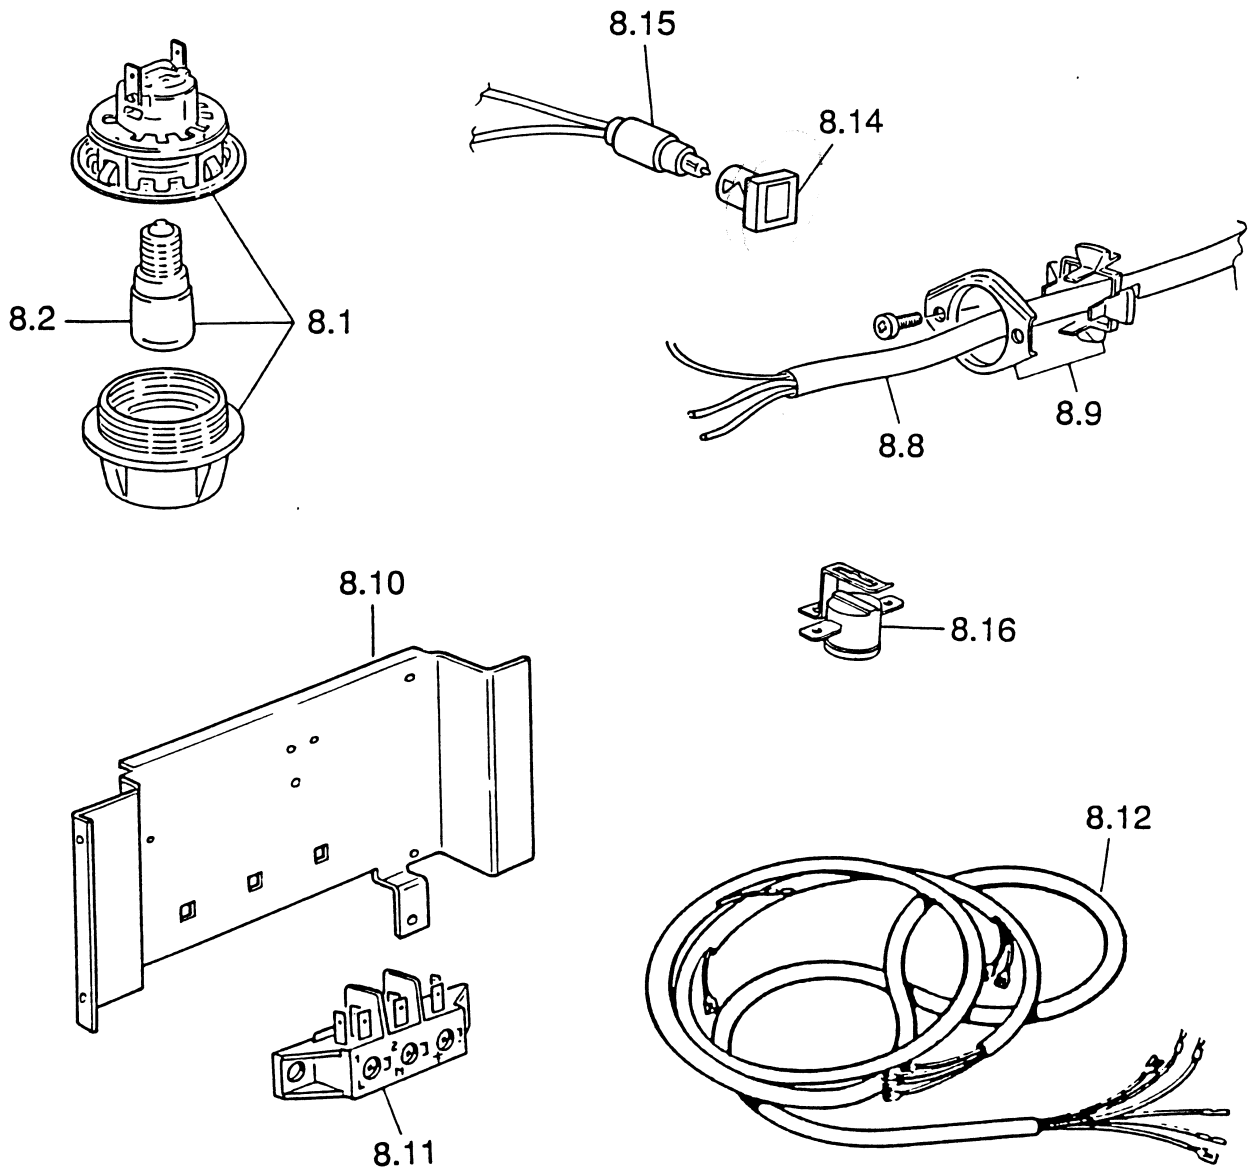

3/7.C

ELECTRIC PROGRAMMER
OVENS : mod. C200F/W, C200F/B

Ref. Table: 3/7.C

<u>REF.</u>	<u>CODE</u>	<u>DESCRIPTION</u>
7.5	074013	Electric programmer
7.7	2180003094	Programmer knob (White)
=	2180001094	Programmer knob (Brown)
7.8	035025	Knob spring
7.9	103076003	Knob ring (White)
=	103076001	Knob ring (Brown)

ELECTRICAL EQUIPMENT
OVENS : mod. C200F/W, C200F/B

Ref. Table: 3/8.BE

<u>REF.</u>	<u>CODE</u>	<u>DESCRIPTION</u>
8.1	072003	Lamp holder
8.2	073013001	Lamp
8.8	054041	Cord
8.9	052001	Wire fastener
8.10	094162	Terminal bracket
8.11	051038	Terminal block
8.12	113472	Wiring
8.14	073030	Control lamp cover (Red)
8.15	073031	Control lamp (rectangular) L200
8.16	066057	Cut-off thermostat
—	110795	Instruction booklet