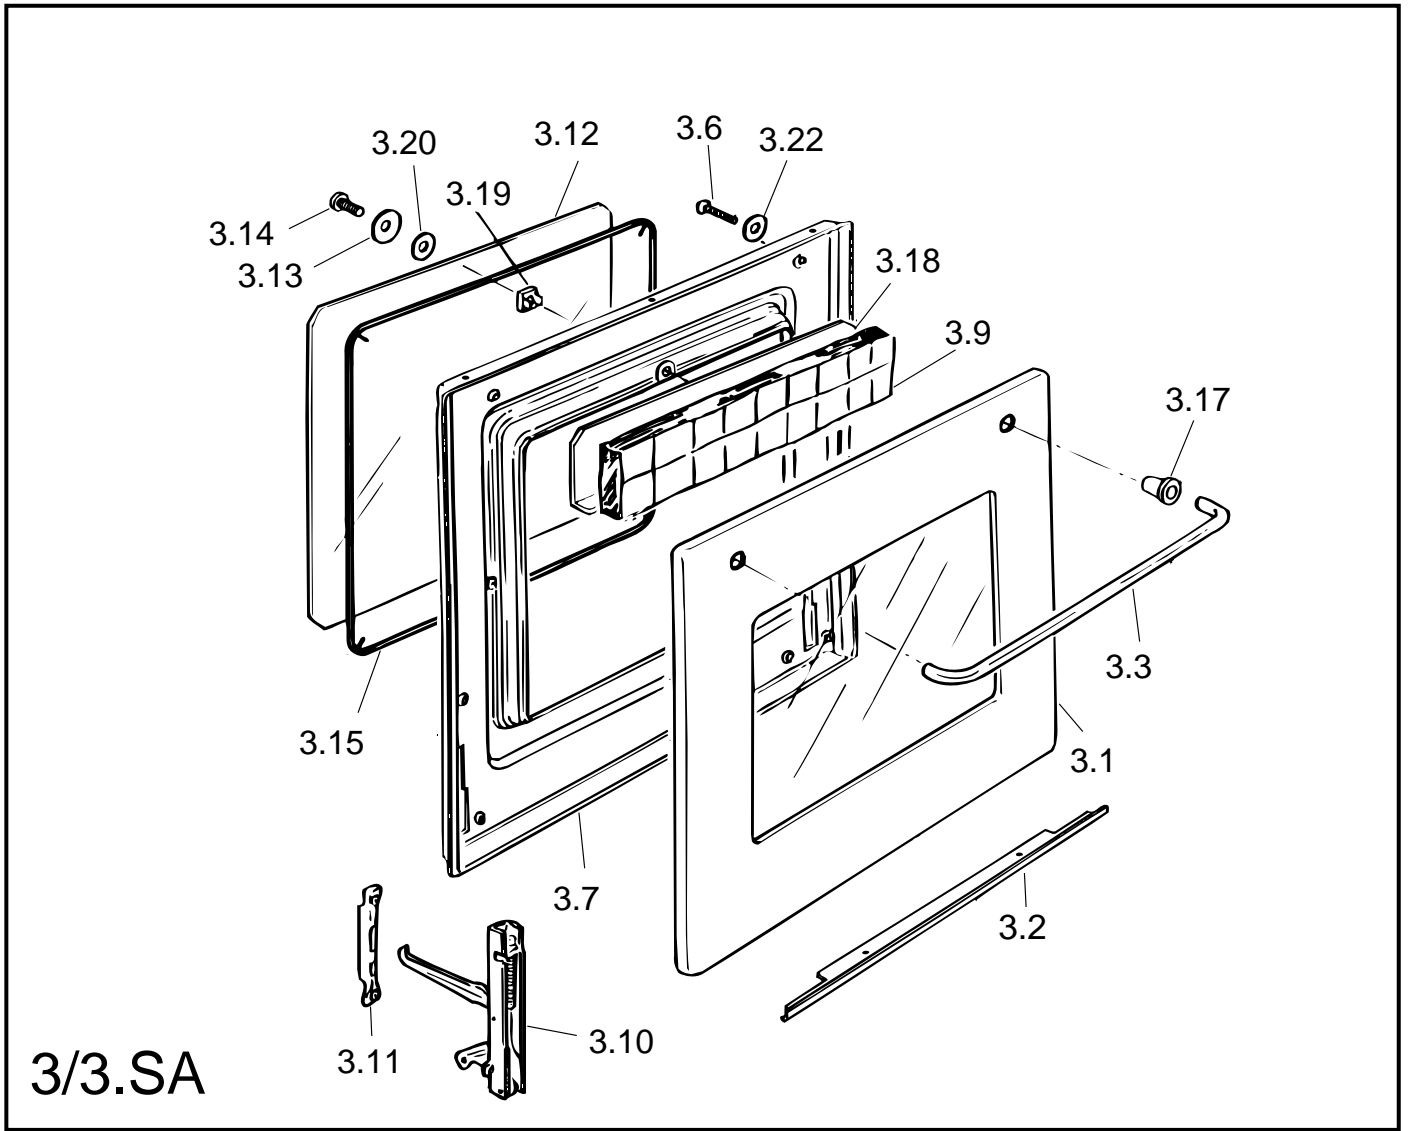

# **C200F/W**

**Caple Deluxe Fan Oven White**

**TECHNICAL INFORMATION**

3/1.AG

3/2.B

**CONTROL PANEL AND BODY**  
**FAN OVENS: mod. C200F/W, C200F/B**

Ref. Table: 3/1.AG

<u>REF.</u>	<u>CODE</u>	<u>DESCRIPTION</u>
1.1	0311366	Glass fascia panel - Mod. C200F/W
=	0311367	Glass fascia panel - Mod. C200F/B
1.2	083093035	Lower retainer trim (White)
=	083093021	Lower retainer trim (Brown)
1.3	083188035	Upper retainer trim (White)
=	083188021	Upper retainer trim (Brown)
1.4	35MF70203	Interior control panel
1.7	040011	Glass spacer

Ref. Table: 3/2.B

<u>REF.</u>	<u>CODE</u>	<u>DESCRIPTION</u>
2.1	083184035	Trim surround (White)
=	083184021	Trim surround (Brown)
2.2	411F719	Right side panel
2.3	411F721	Left side panel
2.4	411F711	Control panel shelter
2.5	411F723	Upper shelter
2.6	030047	Oven insulation
2.7	030028	Rear insulation
2.8	411F718	Rear panel
2.9	4216003Z	Insulation cross-piece
2.10	411F706	Bottom panel
2.11	053039	Seal
2.13	4216002Z	Lower switch shelter
2.14	085019	Spacer
2.15	450F71EM12	Oven cube