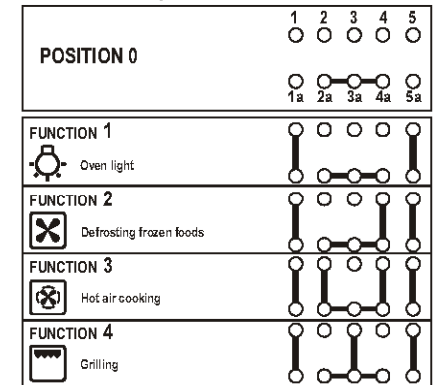

Oven switch diagram