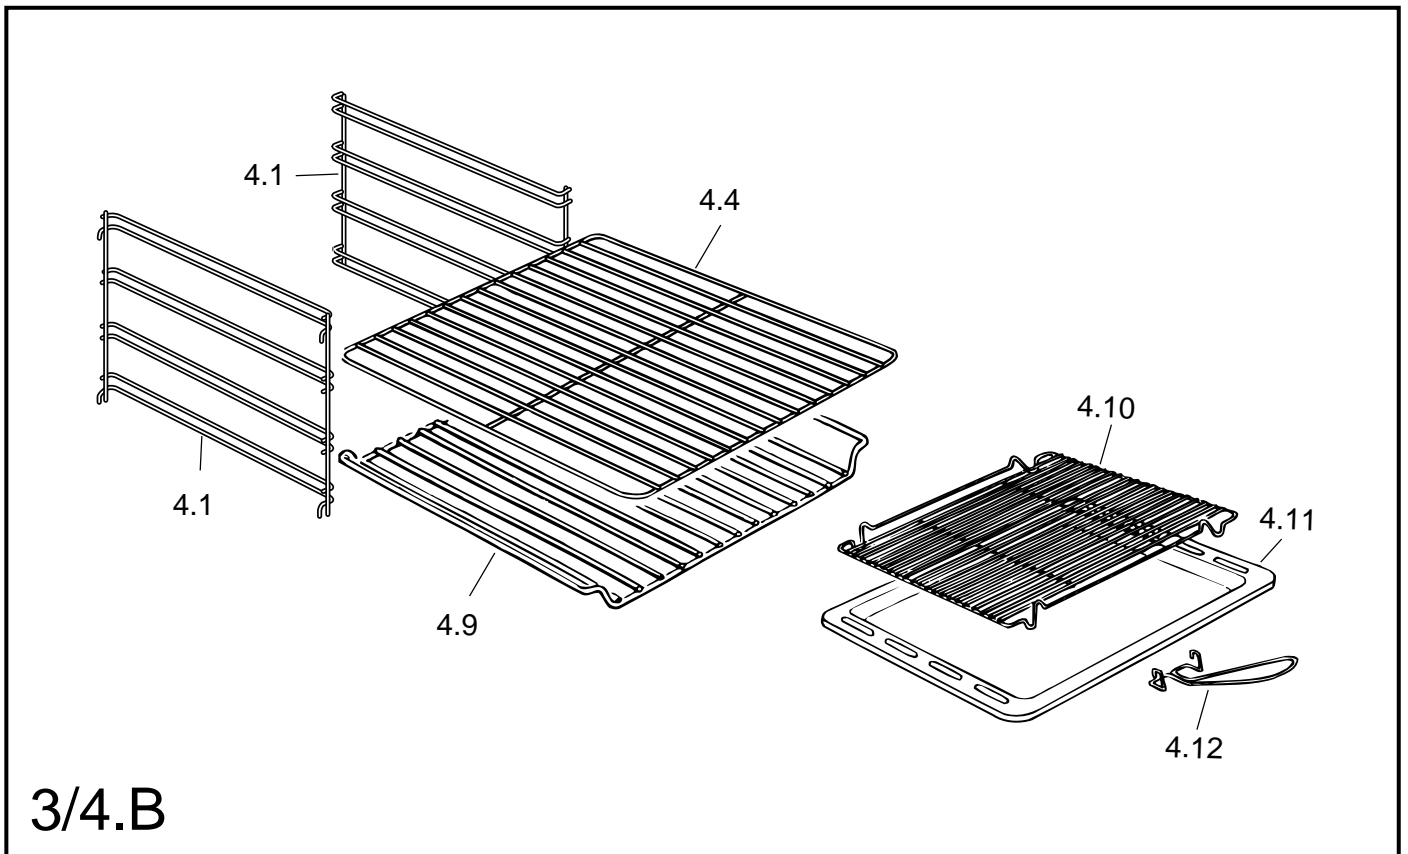

# **C200F/W**

**Caple Deluxe Fan Oven White**

**TECHNICAL INFORMATION**

3/1.AG

3/2.B

**CONTROL PANEL AND BODY**  
**FAN OVENS: mod. C200F/W, C200F/B**

Ref. Table: 3/1.AG

<u>REF.</u>	<u>CODE</u>	<u>DESCRIPTION</u>
1.1	0311366	Glass fascia panel - Mod. C200F/W
=	0311367	Glass fascia panel - Mod. C200F/B
1.2	083093035	Lower retainer trim (White)
=	083093021	Lower retainer trim (Brown)
1.3	083188035	Upper retainer trim (White)
=	083188021	Upper retainer trim (Brown)
1.4	35MF70203	Interior control panel
1.7	040011	Glass spacer

Ref. Table: 3/2.B

<u>REF.</u>	<u>CODE</u>	<u>DESCRIPTION</u>
2.1	083184035	Trim surround (White)
=	083184021	Trim surround (Brown)
2.2	411F719	Right side panel
2.3	411F721	Left side panel
2.4	411F711	Control panel shelter
2.5	411F723	Upper shelter
2.6	030047	Oven insulation
2.7	030028	Rear insulation
2.8	411F718	Rear panel
2.9	4216003Z	Insulation cross-piece
2.10	411F706	Bottom panel
2.11	053039	Seal
2.13	4216002Z	Lower switch shelter
2.14	085019	Spacer
2.15	450F71EM12	Oven cube