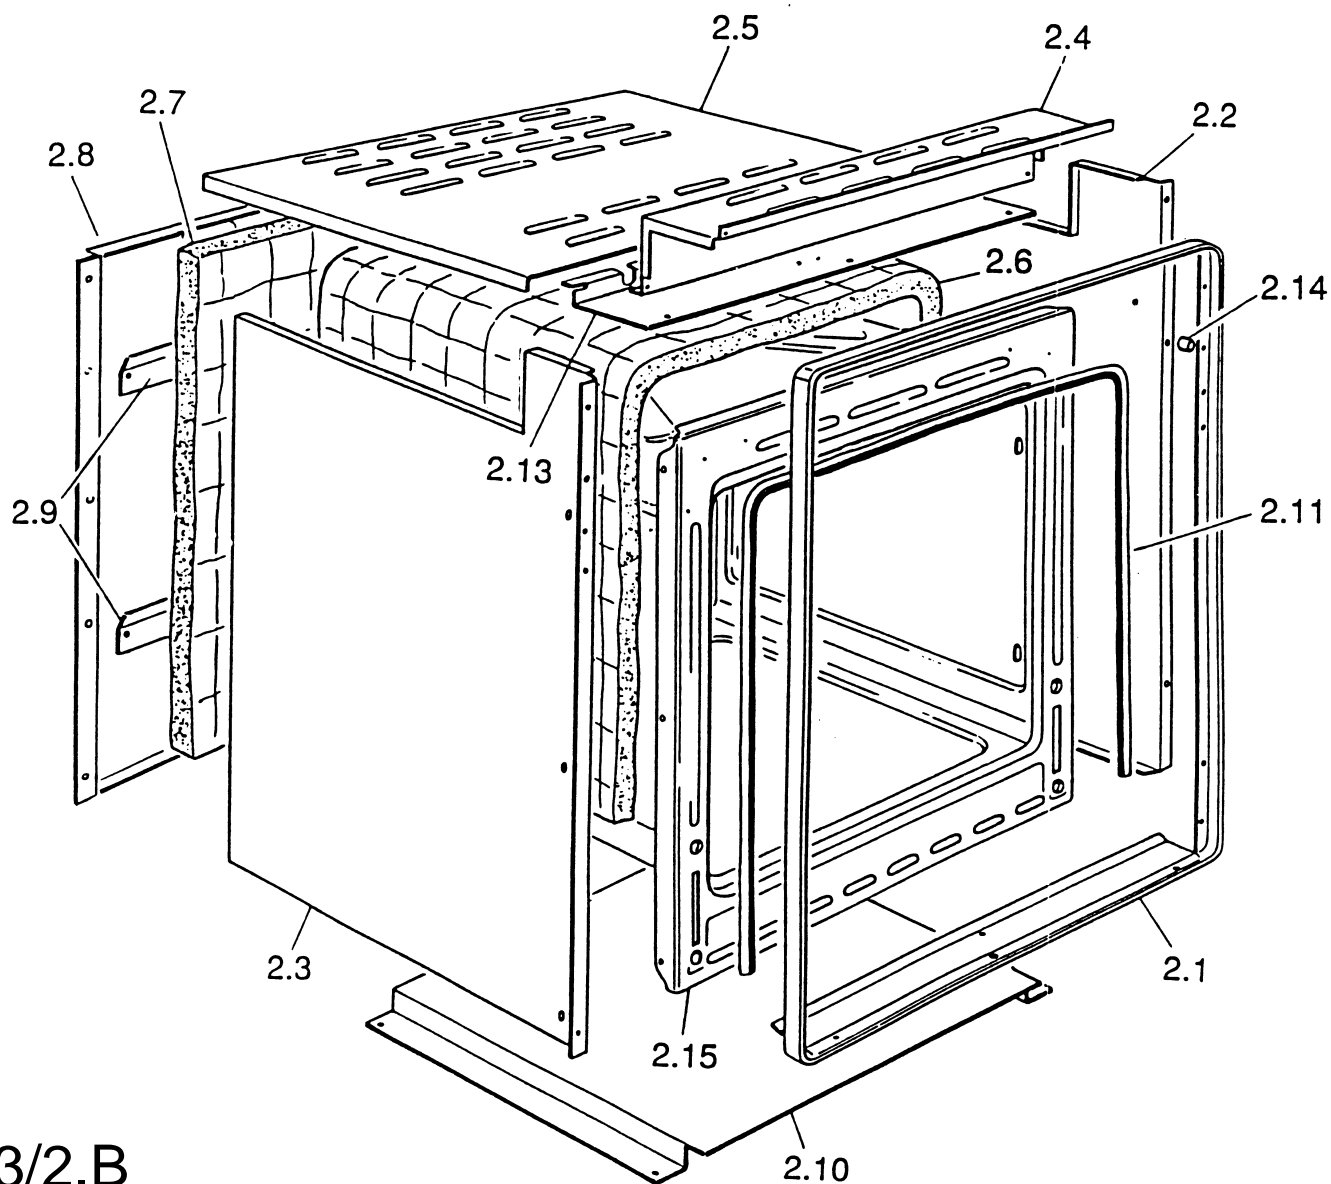

# **C200F/W**

**Caple Deluxe Fan Oven White**

**TECHNICAL INFORMATION**

3/1.AG

3/2.B

**CONTROL PANEL AND BODY**  
**FAN OVENS: mod. C200F/W, C200F/B**

Ref. Table: 3/1.AG

<u>REF.</u>	<u>CODE</u>	<u>DESCRIPTION</u>
1.1	0311366	Glass fascia panel - Mod. C200F/W
=	0311367	Glass fascia panel - Mod. C200F/B
1.2	083093035	Lower retainer trim (White)
=	083093021	Lower retainer trim (Brown)
1.3	083188035	Upper retainer trim (White)
=	083188021	Upper retainer trim (Brown)
1.4	35MF70203	Interior control panel
1.7	040011	Glass spacer

Ref. Table: 3/2.B

<u>REF.</u>	<u>CODE</u>	<u>DESCRIPTION</u>
2.1	083184035	Trim surround (White)
=	083184021	Trim surround (Brown)
2.2	411F719	Right side panel
2.3	411F721	Left side panel
2.4	411F711	Control panel shelter
2.5	411F723	Upper shelter
2.6	030047	Oven insulation
2.7	030028	Rear insulation
2.8	411F718	Rear panel
2.9	4216003Z	Insulation cross-piece
2.10	411F706	Bottom panel
2.11	053039	Seal
2.13	4216002Z	Lower switch shelter
2.14	085019	Spacer
2.15	450F71EM12	Oven cube

## OVEN DOOR

**OVENS : mod. C200F/W, C200F/B**

Ref. Table: 3/3.SA

<u>REF.</u>	<u>CODE</u>	<u>DESCRIPTION</u>
3.1	0311360	Outer glass - Mod. C200F/W
=	0311362	Outer glass - Mod. C200F/B
3.2	083186035	Lower retainer trim (White)
=	083186021	Lower retainer trim (Brown)
3.6	001108	Screw
3.7	373FF704K	Door skin
3.9	030057	Door insulation
3.10	063053	Hinge (male)
3.11	063025	Hinge (female)
3.12	0311000.1T	Inner glass
3.13	103205	Inner glass washer
3.14	001024	Screw
3.15	053084	Glass seal
3.16	037128035	Handle (White)
=	037128021	Handle (Brown)
3.17	085028035	Sleeve (White)
=	085028021	Sleeve (Brown)
3.18	411F729	Insulation support
3.19	214021	Nut with clips
3.20	003035	Silicone washer
3.22	003041	Washer