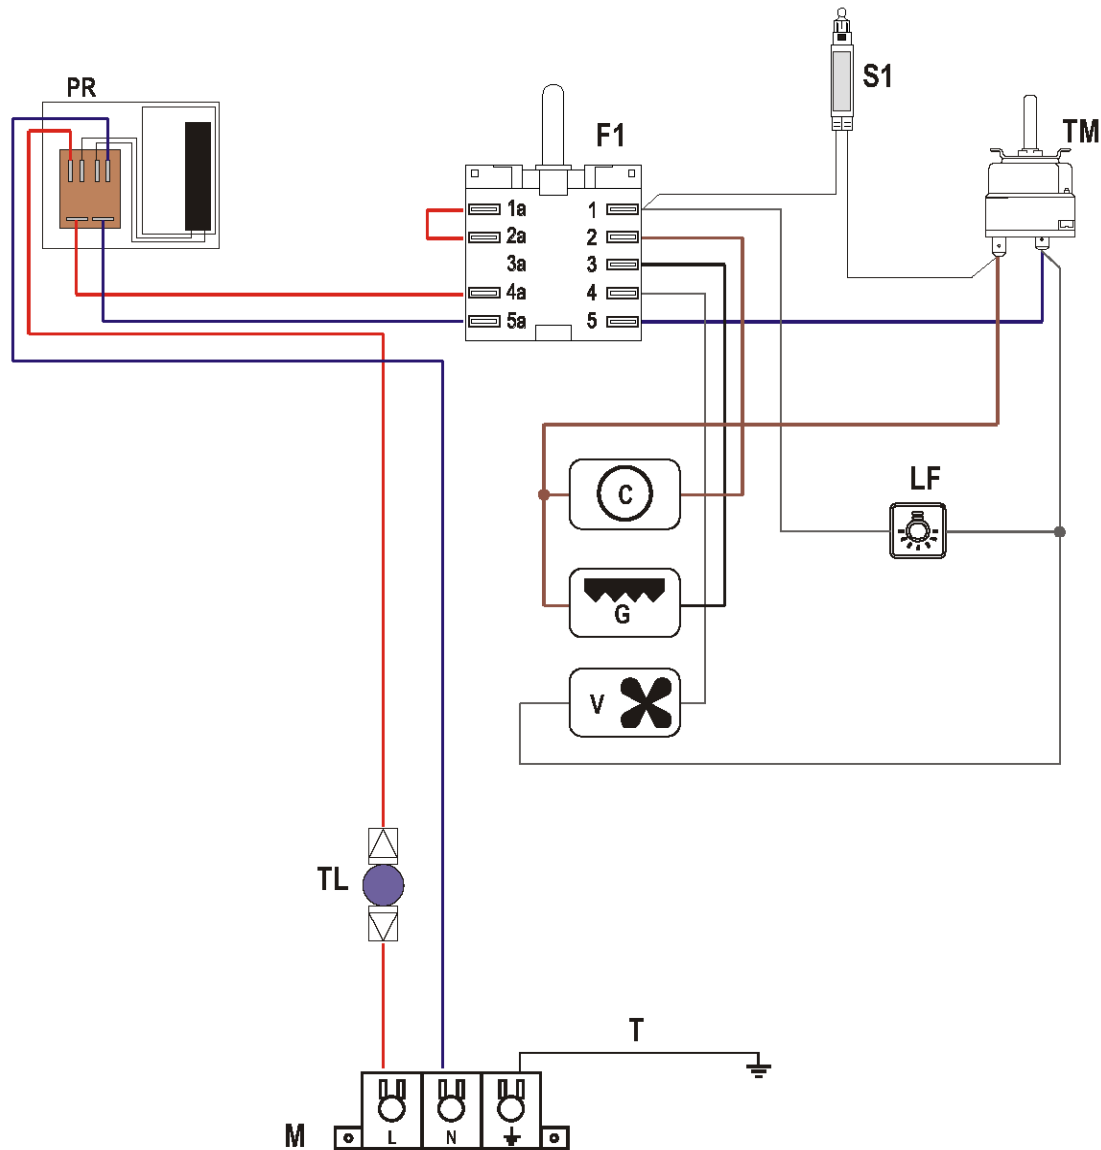

Ref. Table: 3/6.CF

<u>REF.</u>	<u>CODE</u>	<u>DESCRIPTION</u>
6.1	218A003102	Control knob (White)
=	218P004102	Control knob (Brown)
6.2	050032	Switch
6.3	066072	Thermostat

3/7.C

3/8.BE

**ELECTRIC PROGRAMMER**  
**OVENS : mod. C200F/W, C200F/B**

Ref. Table: 3/7.C

<u>REF.</u>	<u>CODE</u>	<u>DESCRIPTION</u>
7.5	074013	Electric programmer
7.7	2180003094	Programmer knob (White)
=	2180001094	Programmer knob (Brown)
7.8	035025	Knob spring
7.9	103076003	Knob ring (White)
=	103076001	Knob ring (Brown)

**ELECTRICAL EQUIPMENT**  
**OVENS : mod. C200F/W, C200F/B**

Ref. Table: 3/8.BE

<u>REF.</u>	<u>CODE</u>	<u>DESCRIPTION</u>
8.1	072003	Lamp holder
8.2	073013001	Lamp
8.8	054041	Cord
8.9	052001	Wire fastener
8.10	094162	Terminal bracket
8.11	051038	Terminal block
8.12	113472	Wiring
8.14	073030	Control lamp cover (Red)
8.15	073031	Control lamp (rectangular) L200
8.16	066057	Cut-off thermostat
—	110795	Instruction booklet

Oven switch diagram

**ELECTRIC DIAGRAM KEY**

- F1 Oven switch
- TM Oven thermostat
- TL Thermal overload
- LF Oven lamp
- PR Oven programmer
- G Grill element
- C Circular element
- V Fan
- S1 Thermostat pilot lamp
- M Terminal block
- T Earth connection