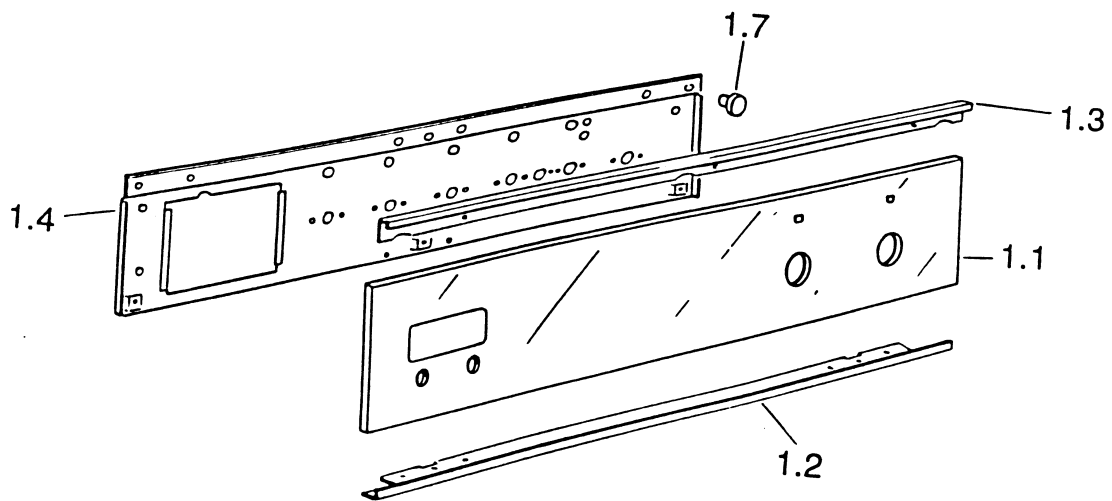

# **C200F/W**

**Caple Deluxe Fan Oven White**

**TECHNICAL INFORMATION**

3/1.AG

3/2.B

**CONTROL PANEL AND BODY**  
**FAN OVENS: mod. C200F/W, C200F/B**

Ref. Table: 3/1.AG

<u>REF.</u>	<u>CODE</u>	<u>DESCRIPTION</u>
1.1	0311366	Glass fascia panel - Mod. C200F/W
=	0311367	Glass fascia panel - Mod. C200F/B
1.2	083093035	Lower retainer trim (White)
=	083093021	Lower retainer trim (Brown)
1.3	083188035	Upper retainer trim (White)
=	083188021	Upper retainer trim (Brown)
1.4	35MF70203	Interior control panel
1.7	040011	Glass spacer

Ref. Table: 3/2.B

<u>REF.</u>	<u>CODE</u>	<u>DESCRIPTION</u>
2.1	083184035	Trim surround (White)
=	083184021	Trim surround (Brown)
2.2	411F719	Right side panel
2.3	411F721	Left side panel
2.4	411F711	Control panel shelter
2.5	411F723	Upper shelter
2.6	030047	Oven insulation
2.7	030028	Rear insulation
2.8	411F718	Rear panel
2.9	4216003Z	Insulation cross-piece
2.10	411F706	Bottom panel
2.11	053039	Seal
2.13	4216002Z	Lower switch shelter
2.14	085019	Spacer
2.15	450F71EM12	Oven cube