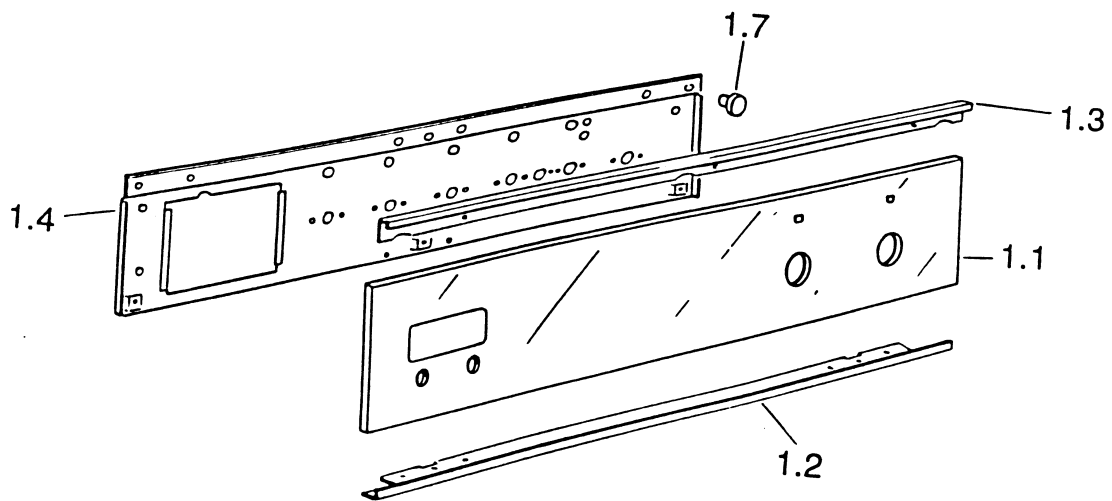

C200F/B

Caple Deluxe Fan Oven Brown

TECHNICAL INFORMATION

3/1.AG

3/2.B

CONTROL PANEL AND BODY
FAN OVENS: mod. C200F/W, C200F/B

Ref. Table: 3/1.AG

<u>REF.</u>	<u>CODE</u>	<u>DESCRIPTION</u>
1.1	0311366	Glass fascia panel - Mod. C200F/W
=	0311367	Glass fascia panel - Mod. C200F/B
1.2	083093035	Lower retainer trim (White)
=	083093021	Lower retainer trim (Brown)
1.3	083188035	Upper retainer trim (White)
=	083188021	Upper retainer trim (Brown)
1.4	35MF70203	Interior control panel
1.7	040011	Glass spacer

Ref. Table: 3/2.B

<u>REF.</u>	<u>CODE</u>	<u>DESCRIPTION</u>
2.1	083184035	Trim surround (White)
=	083184021	Trim surround (Brown)
2.2	411F719	Right side panel
2.3	411F721	Left side panel
2.4	411F711	Control panel shelter
2.5	411F723	Upper shelter
2.6	030047	Oven insulation
2.7	030028	Rear insulation
2.8	411F718	Rear panel
2.9	4216003Z	Insulation cross-piece
2.10	411F706	Bottom panel
2.11	053039	Seal
2.13	4216002Z	Lower switch shelter
2.14	085019	Spacer
2.15	450F71EM12	Oven cube