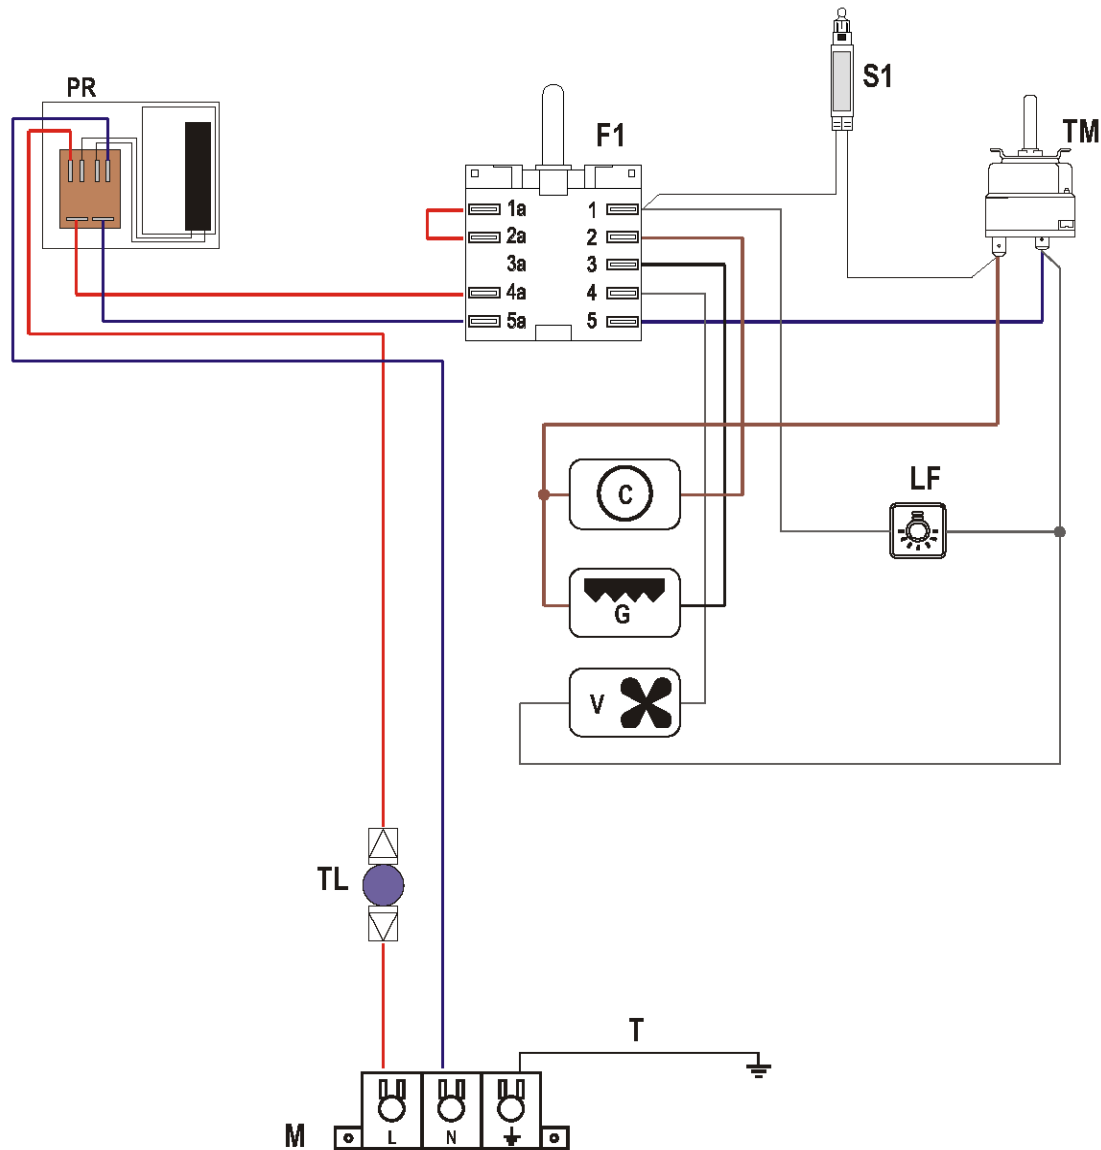

Ref. Table: 3/6.CF

<u>REF.</u>	<u>CODE</u>	<u>DESCRIPTION</u>
6.1	218A003102	Control knob (White)
=	218P004102	Control knob (Brown)
6.2	050032	Switch
6.3	066072	Thermostat

3/7.C

3/8.BE

ELECTRIC PROGRAMMER
OVENS : mod. C200F/W, C200F/B

Ref. Table: 3/7.C

<u>REF.</u>	<u>CODE</u>	<u>DESCRIPTION</u>
7.5	074013	Electric programmer
7.7	2180003094	Programmer knob (White)
=	2180001094	Programmer knob (Brown)
7.8	035025	Knob spring
7.9	103076003	Knob ring (White)
=	103076001	Knob ring (Brown)

ELECTRICAL EQUIPMENT
OVENS : mod. C200F/W, C200F/B

Ref. Table: 3/8.BE

<u>REF.</u>	<u>CODE</u>	<u>DESCRIPTION</u>
8.1	072003	Lamp holder
8.2	073013001	Lamp
8.8	054041	Cord
8.9	052001	Wire fastener
8.10	094162	Terminal bracket
8.11	051038	Terminal block
8.12	113472	Wiring
8.14	073030	Control lamp cover (Red)
8.15	073031	Control lamp (rectangular) L200
8.16	066057	Cut-off thermostat
—	110795	Instruction booklet

Oven switch diagram

ELECTRIC DIAGRAM KEY

- F1 Oven switch
- TM Oven thermostat
- TL Thermal overload
- LF Oven lamp
- PR Oven programmer
- G Grill element
- C Circular element
- V Fan
- S1 Thermostat pilot lamp
- M Terminal block
- T Earth connection