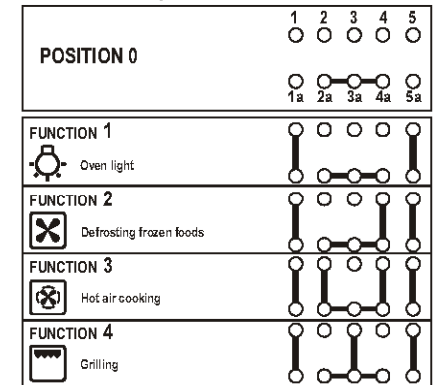

Ref. Table: 3/7.C

<u>REF.</u>	<u>CODE</u>	<u>DESCRIPTION</u>
7.5	074013	Electric programmer
7.7	2180003094	Programmer knob (White)
=	2180001094	Programmer knob (Brown)
7.8	035025	Knob spring
7.9	103076003	Knob ring (White)
=	103076001	Knob ring (Brown)

Oven switch diagram

ELECTRIC DIAGRAM KEY

- F1 Oven switch
- TM Oven thermostat
- TL Thermal overload
- LF Oven lamp
- PR Oven programmer
- G Grill element
- C Circular element
- V Fan
- S1 Thermostat pilot lamp
- M Terminal block
- T Earth connection