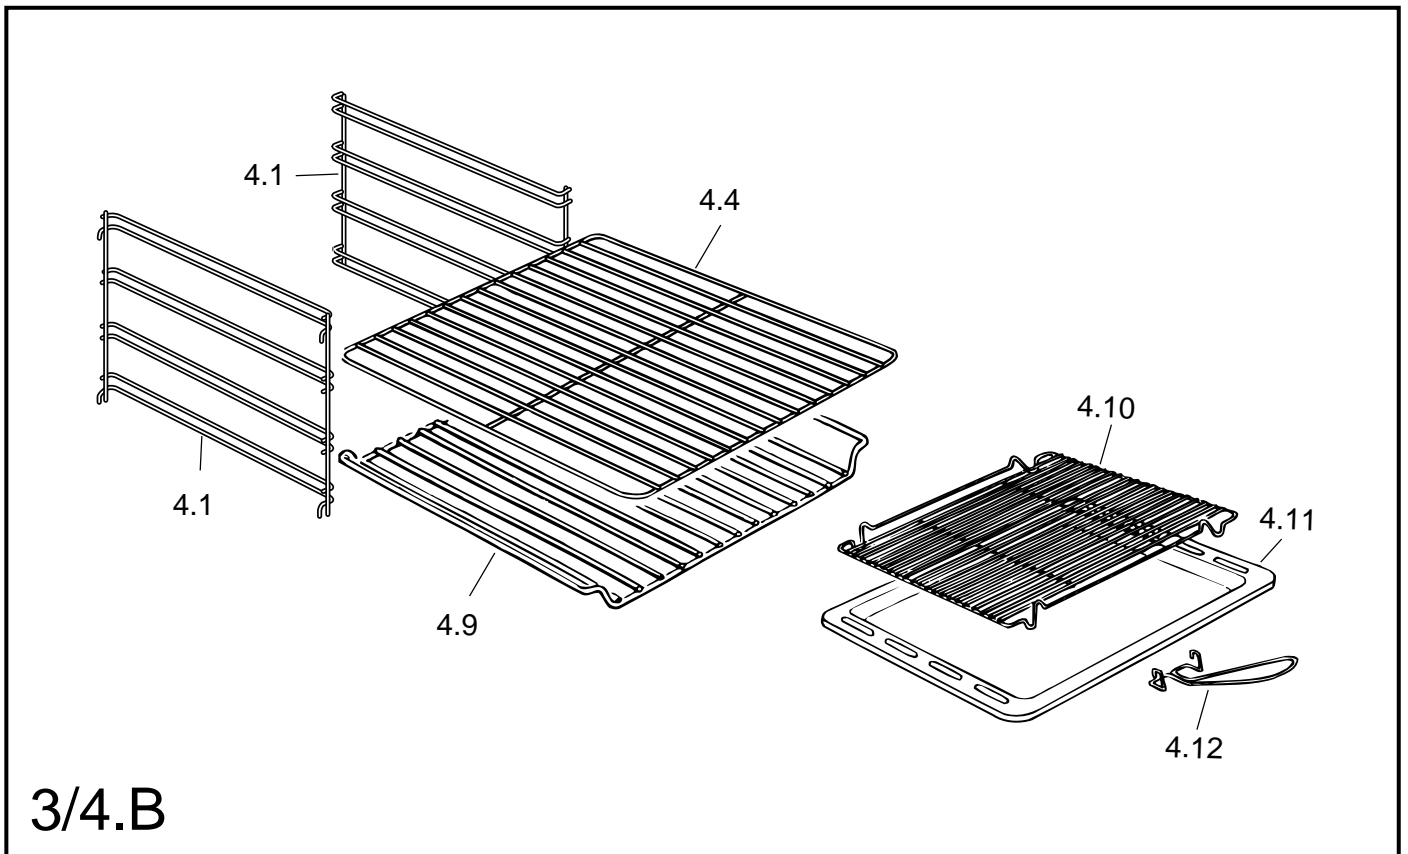

C200F/B

Caple Deluxe Fan Oven Brown

TECHNICAL INFORMATION

3/1.AG

3/2.B

CONTROL PANEL AND BODY
FAN OVENS: mod. C200F/W, C200F/B

Ref. Table: 3/1.AG

<u>REF.</u>	<u>CODE</u>	<u>DESCRIPTION</u>
1.1	0311366	Glass fascia panel - Mod. C200F/W
=	0311367	Glass fascia panel - Mod. C200F/B
1.2	083093035	Lower retainer trim (White)
=	083093021	Lower retainer trim (Brown)
1.3	083188035	Upper retainer trim (White)
=	083188021	Upper retainer trim (Brown)
1.4	35MF70203	Interior control panel
1.7	040011	Glass spacer

Ref. Table: 3/2.B

<u>REF.</u>	<u>CODE</u>	<u>DESCRIPTION</u>
2.1	083184035	Trim surround (White)
=	083184021	Trim surround (Brown)
2.2	411F719	Right side panel
2.3	411F721	Left side panel
2.4	411F711	Control panel shelter
2.5	411F723	Upper shelter
2.6	030047	Oven insulation
2.7	030028	Rear insulation
2.8	411F718	Rear panel
2.9	4216003Z	Insulation cross-piece
2.10	411F706	Bottom panel
2.11	053039	Seal
2.13	4216002Z	Lower switch shelter
2.14	085019	Spacer
2.15	450F71EM12	Oven cube