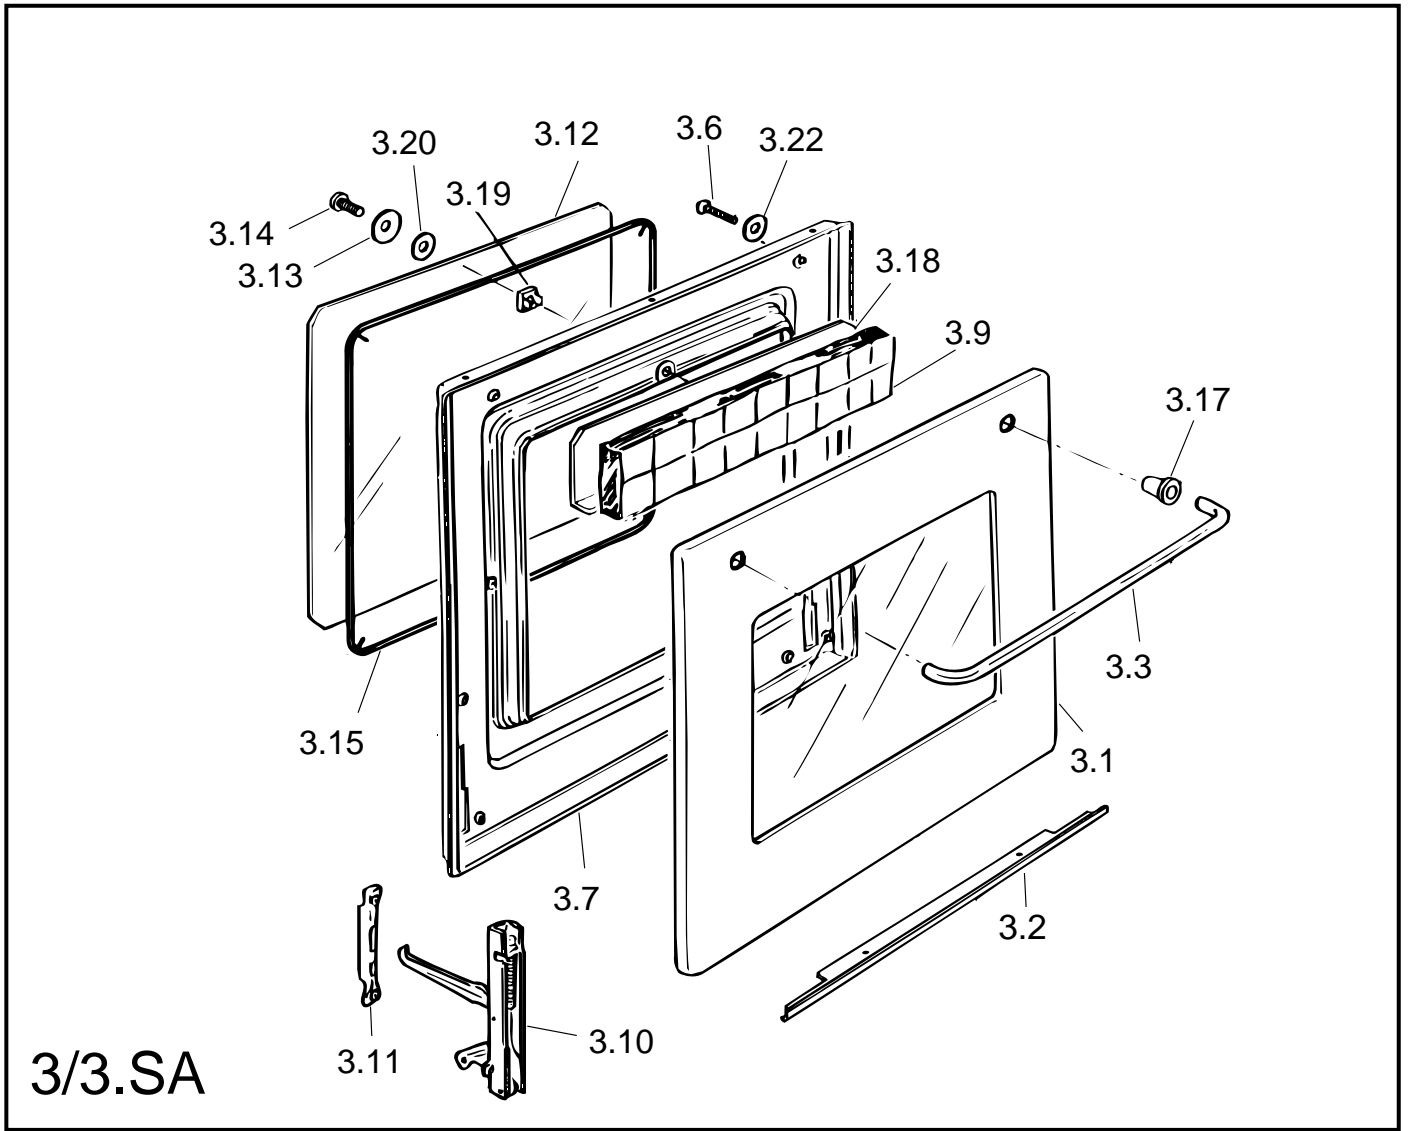

C200F/B

Caple Deluxe Fan Oven Brown

TECHNICAL INFORMATION

3/1.AG

3/2.B

CONTROL PANEL AND BODY
FAN OVENS: mod. C200F/W, C200F/B

Ref. Table: 3/1.AG

<u>REF.</u>	<u>CODE</u>	<u>DESCRIPTION</u>
1.1	0311366	Glass fascia panel - Mod. C200F/W
=	0311367	Glass fascia panel - Mod. C200F/B
1.2	083093035	Lower retainer trim (White)
=	083093021	Lower retainer trim (Brown)
1.3	083188035	Upper retainer trim (White)
=	083188021	Upper retainer trim (Brown)
1.4	35MF70203	Interior control panel
1.7	040011	Glass spacer

Ref. Table: 3/2.B

<u>REF.</u>	<u>CODE</u>	<u>DESCRIPTION</u>
2.1	083184035	Trim surround (White)
=	083184021	Trim surround (Brown)
2.2	411F719	Right side panel
2.3	411F721	Left side panel
2.4	411F711	Control panel shelter
2.5	411F723	Upper shelter
2.6	030047	Oven insulation
2.7	030028	Rear insulation
2.8	411F718	Rear panel
2.9	4216003Z	Insulation cross-piece
2.10	411F706	Bottom panel
2.11	053039	Seal
2.13	4216002Z	Lower switch shelter
2.14	085019	Spacer
2.15	450F71EM12	Oven cube