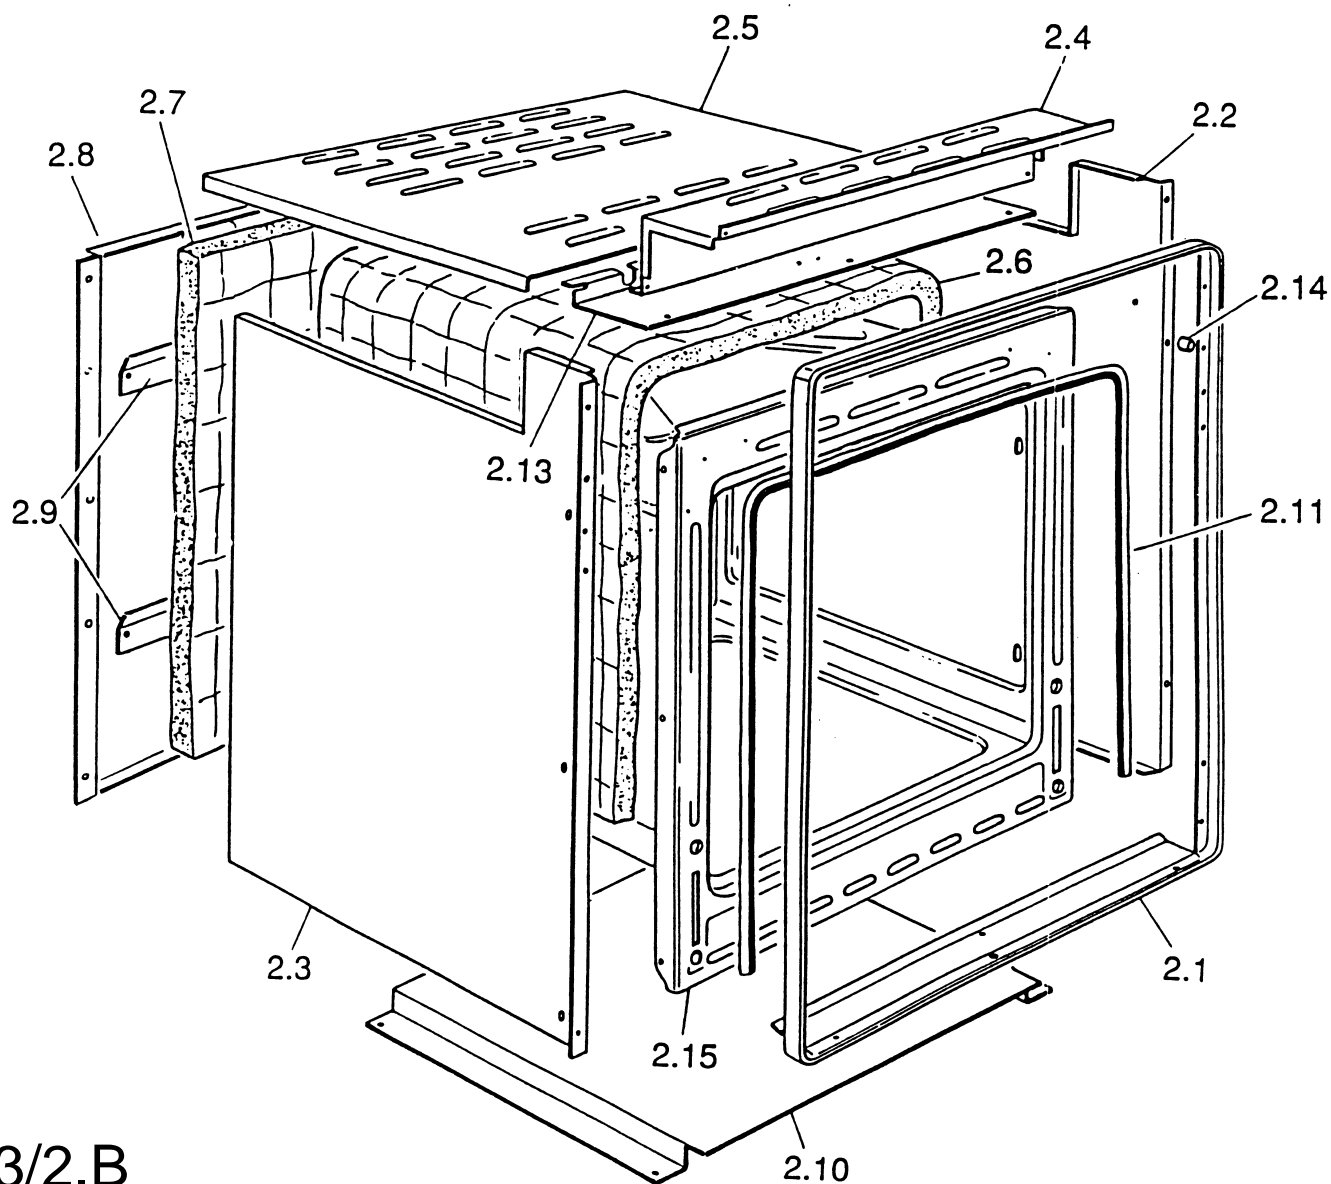

C200F/B

Caple Deluxe Fan Oven Brown

TECHNICAL INFORMATION

3/1.AG

3/2.B

CONTROL PANEL AND BODY
FAN OVENS: mod. C200F/W, C200F/B

Ref. Table: 3/1.AG

<u>REF.</u>	<u>CODE</u>	<u>DESCRIPTION</u>
1.1	0311366	Glass fascia panel - Mod. C200F/W
=	0311367	Glass fascia panel - Mod. C200F/B
1.2	083093035	Lower retainer trim (White)
=	083093021	Lower retainer trim (Brown)
1.3	083188035	Upper retainer trim (White)
=	083188021	Upper retainer trim (Brown)
1.4	35MF70203	Interior control panel
1.7	040011	Glass spacer

Ref. Table: 3/2.B

<u>REF.</u>	<u>CODE</u>	<u>DESCRIPTION</u>
2.1	083184035	Trim surround (White)
=	083184021	Trim surround (Brown)
2.2	411F719	Right side panel
2.3	411F721	Left side panel
2.4	411F711	Control panel shelter
2.5	411F723	Upper shelter
2.6	030047	Oven insulation
2.7	030028	Rear insulation
2.8	411F718	Rear panel
2.9	4216003Z	Insulation cross-piece
2.10	411F706	Bottom panel
2.11	053039	Seal
2.13	4216002Z	Lower switch shelter
2.14	085019	Spacer
2.15	450F71EM12	Oven cube