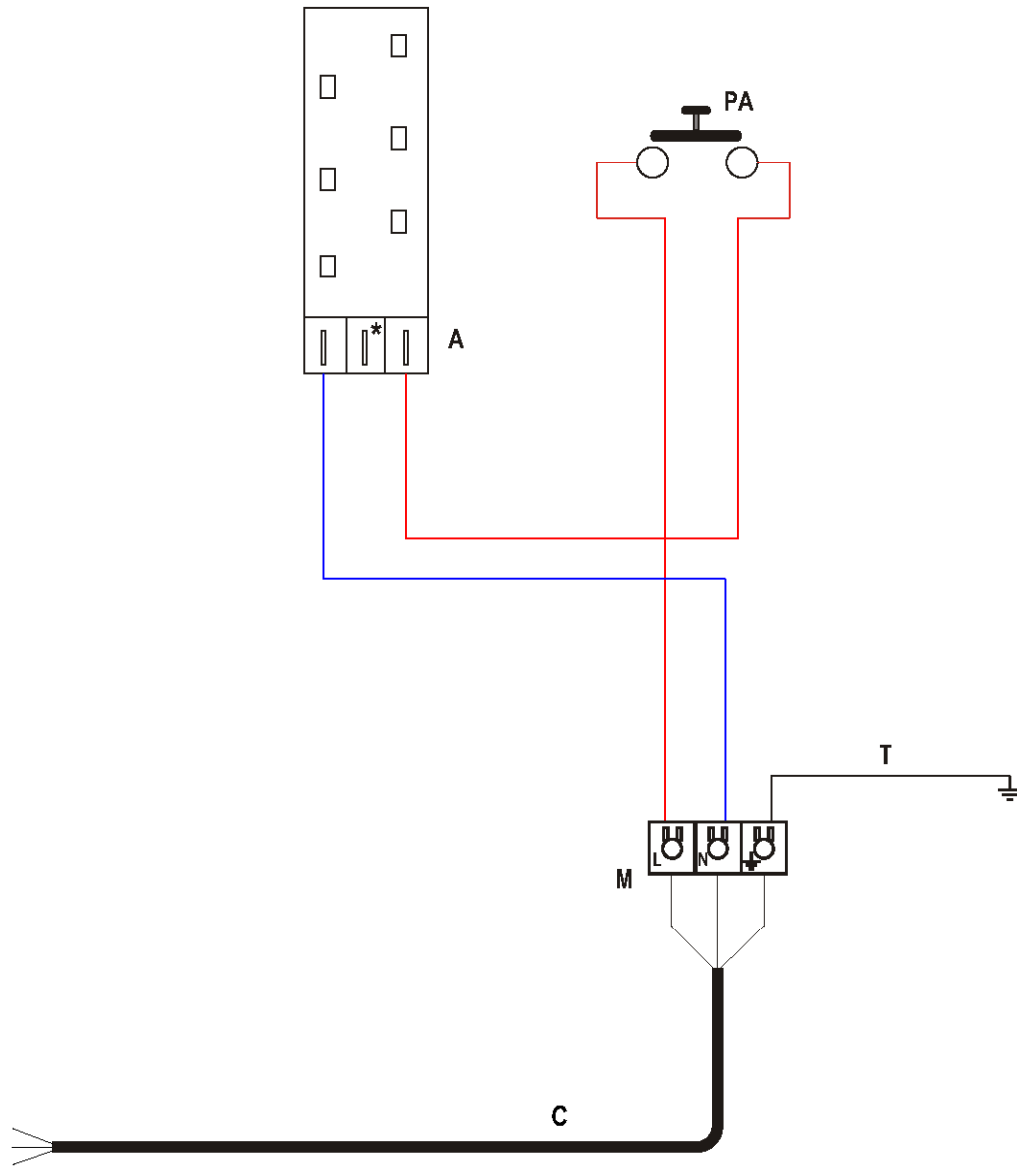

C761G/SS

Caple 90cm 5 Burner Gas Hob

TECHNICAL INFORMATION

C 761 G/SS

P830CP001X

tav. 1
cat. 18.P2104

REF.	CODE	DESCRIPTION
1.1	332I8503S	Hob top
1.2	0752199	Control panel
1.3	069047080	Plate left - (Black)
1.4	001126	Screw
1.6	069048080	Plate right - (Black)
1.7	217501	Top grate
1.9	4118606	Burner casing
1.10	053038	Seal
1.11	094154	Fixing bracket
1.12	001130	Screw
1.13	217505	Central grate
1.14	094283	Fixing bracket 3 gas
1.15	215191	A burner
1.16	215205	SR burner
1.17	215204	R burner
1.18	215190	UR burner
1.19	215443	DR burner
1.20	094284	Fixing bracket 2 gas
1.25	103118002	Plug (Black)
1.30	001024	Screw
1.31	085037	Spacing - H 32,5 MM
1.31	085036	Spacing - H 34,5 MM
1.32	001047	Screw
1.33	094150	Right bracket
1.34	094148	Left bracket
1.36	001049	Screw
2.1	218PN02200	Knob (Black)
2.2	106156	Tap - Ø 0.62 A
=	106155	Tap - Ø 0.43 SR
=	106079	Tap - Ø 0.55 R
=	106078	Tap - Ø 0.60 UR
=	106076	Tap - Ø 0.40 DR
2.3	101099	Injector - Ø 0.85
=	101124	Injector - Ø .15
=	101106	Injector - Ø 1.10
=	101122	Injector - Ø 1.25
=	101133	Injector - Ø 0.65
2.4	3428351G01	4 gas inlet pipe
2.5	094088004	Tap bracket
2.6	001060	Screw
2.7	094085	Fixing plate
2.8	053024.1	Pipe joint
2.9	067016	Elbow

ELECTRIC DIAGRAM KEY

- PA Ignition switch
- M Terminal block
- A Inition coil
- CA Electrode
- C Cord
- T Earth plant

caple
C761G/SS
 Caple 90cm 5 Burner Gas Hob