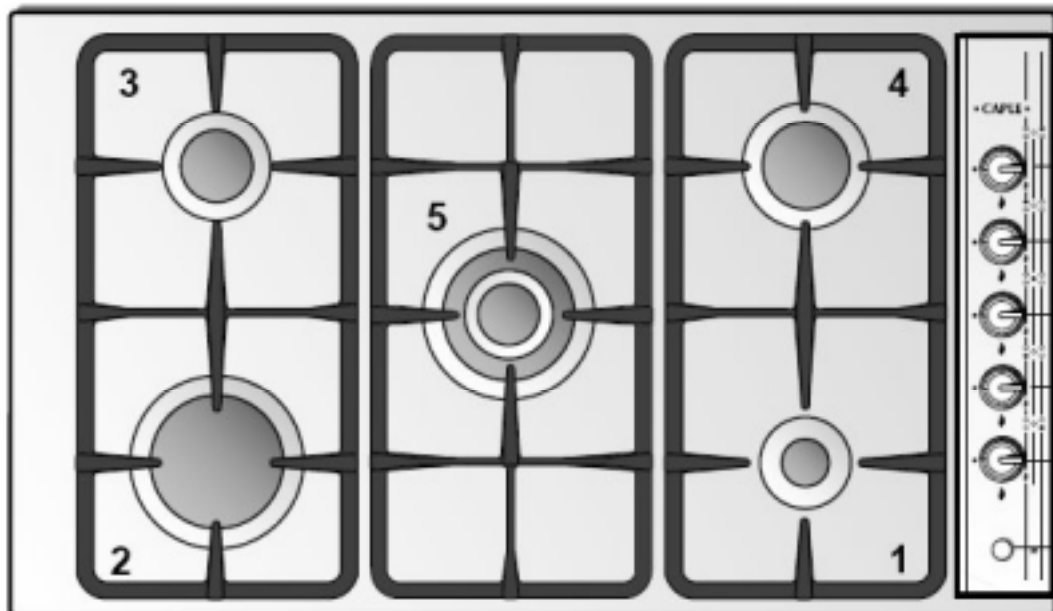

C761G/SS

Caple 90cm 5 Burner Gas Hob

TECHNICAL INFORMATION

C 761 G/SS

P830CP001X

tav. 1
cat. 18.P2104

REF.	CODE	DESCRIPTION
1.1	332I8503S	Hob top
1.2	0752199	Control panel
1.3	069047080	Plate left - (Black)
1.4	001126	Screw
1.6	069048080	Plate right - (Black)
1.7	217501	Top grate
1.9	4118606	Burner casing
1.10	053038	Seal
1.11	094154	Fixing bracket
1.12	001130	Screw
1.13	217505	Central grate
1.14	094283	Fixing bracket 3 gas
1.15	215191	A burner
1.16	215205	SR burner
1.17	215204	R burner
1.18	215190	UR burner
1.19	215443	DR burner
1.20	094284	Fixing bracket 2 gas
1.25	103118002	Plug (Black)
1.30	001024	Screw
1.31	085037	Spacing - H 32,5 MM
1.31	085036	Spacing - H 34,5 MM
1.32	001047	Screw
1.33	094150	Right bracket
1.34	094148	Left bracket
1.36	001049	Screw
2.1	218PN02200	Knob (Black)
2.2	106156	Tap - Ø 0.62 A
=	106155	Tap - Ø 0.43 SR
=	106079	Tap - Ø 0.55 R
=	106078	Tap - Ø 0.60 UR
=	106076	Tap - Ø 0.40 DR
2.3	101099	Injector - Ø 0.85
=	101124	Injector - Ø .15
=	101106	Injector - Ø 1.10
=	101122	Injector - Ø 1.25
=	101133	Injector - Ø 0.65
2.4	3428351G01	4 gas inlet pipe
2.5	094088004	Tap bracket
2.6	001060	Screw
2.7	094085	Fixing plate
2.8	053024.1	Pipe joint
2.9	067016	Elbow

ELECTRIC DIAGRAM KEY

- PA Ignition switch
- M Terminal block
- A Inition coil
- CA Electrode
- C Cord
- T Earth plant

caple
C761G/SS
 Caple 90cm 5 Burner Gas Hob