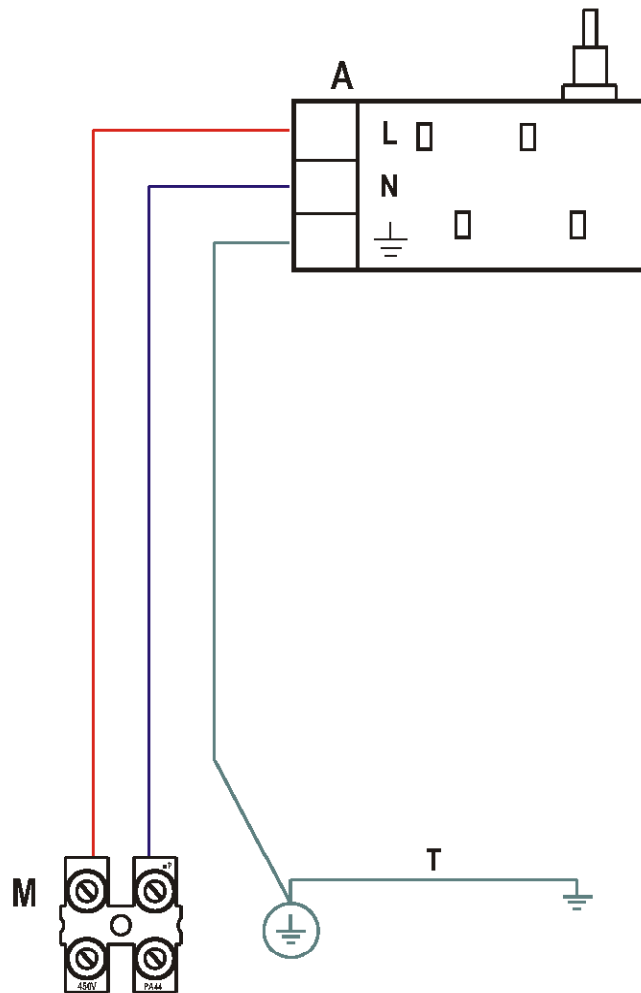

C711G/W

Caple Liberty Gas Hob White

TECHNICAL INFORMATION

C 711G/W

P630CP052W

tav. 1

cat. 18.P1978

REF.	CODE	DESCRIPTION
1.1	331634011	Hob top
1.2	35P18803CP	Control panel
1.7	217277	Pan-stand
1.9	4106311	Burner casing
1.10	053026	Seal
1.11	094154	Fixing bracket
1.12	001130	Screw
2.1	2185C03291	Knob
2.2	106076	Tap - Ø 0.40
=	106079	Tap - Ø 0.55
=	106078	Tap - Ø 0.60
=	106155	Tap - Ø 0.43
2.3	101099	Injector - Ø 0.85 - G20
=	101106	Injector - Ø 1.10 - G20
=	101124	Injector - Ø .15 - G20
=	101133	Injector - Ø 0,65 - G20
2.4	3426340G02	4 gas inlet pipe
2.5	094088004	Tap bracket (4 gas)
2.6	001060	Screw
2.8	053024.1	Pipe joint
2.9	067016	Elbow
2.17	094085	Fixing plate
3.1	068060001	Burner-head A
=	068061001	Burner-head SR
=	068062001	Burner-head R
=	068063001	Burner-head UR
3.2	216005111	Burner-cap ring A
=	216006120	Burner-cap ring SR
=	216007124	Burner-cap ring R
=	216008122	Burner-cap ring UR
3.3	216078080	Burner-cap A (Black)
=	216079080	Burner-cap SR (Black)
=	216080080	Burner-cap R (Black)
=	216081080	Burner-cap UR (Black)
5.1	051036	Terminal block
5.2	052001	Wire fastener
5.6	084010	Spark plug - 800 mm
=	084009	Spark plug - 700 mm
=	084007	Spark plug - 400 mm
5.7	035033	Spark plug spring
5.8	082047.1	Ignition coil (4 spark)
5.9	081033	Ignition push-button (White)
5.14	003023	Snap ring
-	113155RF	Wiring
-	1101800	Instruction booklet
-	6305005	LPG gas conversion kit

ELECTRIC DIAGRAM KEY

- A IGNITION COIL
- M TERMINAL BLOCK
- T EARTH CONNECTION

 **caple**

C711G/W

Caple Liberty Gas Hob White