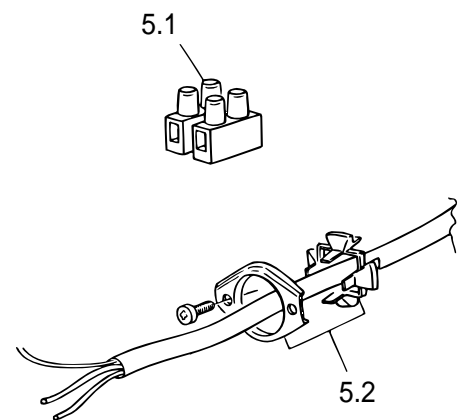

C711G/W

Caple Liberty Gas Hob White

TECHNICAL INFORMATION

C 711G/W

P630CP052W

tav. 1

cat. 18.P1978

REF.	CODE	DESCRIPTION
1.1	331634011	Hob top
1.2	35P18803CP	Control panel
1.7	217277	Pan-stand
1.9	4106311	Burner casing
1.10	053026	Seal
1.11	094154	Fixing bracket
1.12	001130	Screw
2.1	2185C03291	Knob
2.2	106076	Tap - Ø 0.40
=	106079	Tap - Ø 0.55
=	106078	Tap - Ø 0.60
=	106155	Tap - Ø 0.43
2.3	101099	Injector - Ø 0.85 - G20
=	101106	Injector - Ø 1.10 - G20
=	101124	Injector - Ø .15 - G20
=	101133	Injector - Ø 0,65 - G20
2.4	3426340G02	4 gas inlet pipe
2.5	094088004	Tap bracket (4 gas)
2.6	001060	Screw
2.8	053024.1	Pipe joint
2.9	067016	Elbow
2.17	094085	Fixing plate
3.1	068060001	Burner-head A
=	068061001	Burner-head SR
=	068062001	Burner-head R
=	068063001	Burner-head UR
3.2	216005111	Burner-cap ring A
=	216006120	Burner-cap ring SR
=	216007124	Burner-cap ring R
=	216008122	Burner-cap ring UR
3.3	216078080	Burner-cap A (Black)
=	216079080	Burner-cap SR (Black)
=	216080080	Burner-cap R (Black)
=	216081080	Burner-cap UR (Black)
5.1	051036	Terminal block
5.2	052001	Wire fastener
5.6	084010	Spark plug - 800 mm
=	084009	Spark plug - 700 mm
=	084007	Spark plug - 400 mm
5.7	035033	Spark plug spring
5.8	082047.1	Ignition coil (4 spark)
5.9	081033	Ignition push-button (White)
5.14	003023	Snap ring
-	113155RF	Wiring
-	1101800	Instruction booklet
-	6305005	LPG gas conversion kit

ELECTRIC DIAGRAM KEY

- A IGNITION COIL
- M TERMINAL BLOCK
- T EARTH CONNECTION

 **caple**

C711G/W

Caple Liberty Gas Hob White