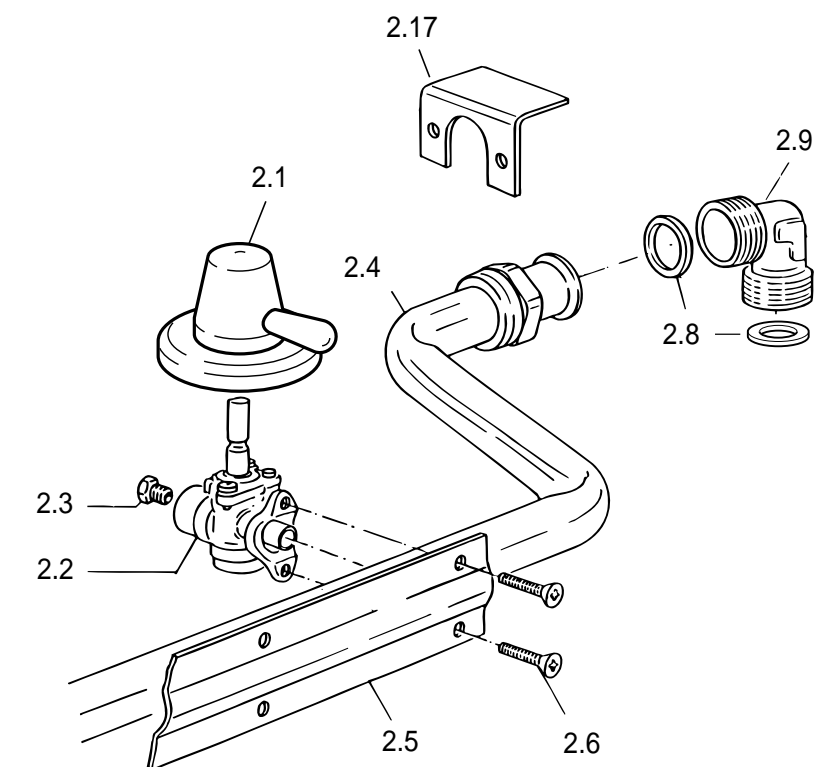

C711G/W

Caple Liberty Gas Hob White

TECHNICAL INFORMATION

C 711G/W

P630CP052W

tav. 1

cat. 18.P1978

REF.	CODE	DESCRIPTION
1.1	331634011	Hob top
1.2	35P18803CP	Control panel
1.7	217277	Pan-stand
1.9	4106311	Burner casing
1.10	053026	Seal
1.11	094154	Fixing bracket
1.12	001130	Screw
2.1	2185C03291	Knob
2.2	106076	Tap - Ø 0.40
=	106079	Tap - Ø 0.55
=	106078	Tap - Ø 0.60
=	106155	Tap - Ø 0.43
2.3	101099	Injector - Ø 0.85 - G20
=	101106	Injector - Ø 1.10 - G20
=	101124	Injector - Ø .15 - G20
=	101133	Injector - Ø 0,65 - G20
2.4	3426340G02	4 gas inlet pipe
2.5	094088004	Tap bracket (4 gas)
2.6	001060	Screw
2.8	053024.1	Pipe joint
2.9	067016	Elbow
2.17	094085	Fixing plate
3.1	068060001	Burner-head A
=	068061001	Burner-head SR
=	068062001	Burner-head R
=	068063001	Burner-head UR
3.2	216005111	Burner-cap ring A
=	216006120	Burner-cap ring SR
=	216007124	Burner-cap ring R
=	216008122	Burner-cap ring UR
3.3	216078080	Burner-cap A (Black)
=	216079080	Burner-cap SR (Black)
=	216080080	Burner-cap R (Black)
=	216081080	Burner-cap UR (Black)
5.1	051036	Terminal block
5.2	052001	Wire fastener
5.6	084010	Spark plug - 800 mm
=	084009	Spark plug - 700 mm
=	084007	Spark plug - 400 mm
5.7	035033	Spark plug spring
5.8	082047.1	Ignition coil (4 spark)
5.9	081033	Ignition push-button (White)
5.14	003023	Snap ring
-	113155RF	Wiring
-	1101800	Instruction booklet
-	6305005	LPG gas conversion kit

ELECTRIC DIAGRAM KEY

- A IGNITION COIL
- M TERMINAL BLOCK
- T EARTH CONNECTION

 **caple**

C711G/W

Caple Liberty Gas Hob White