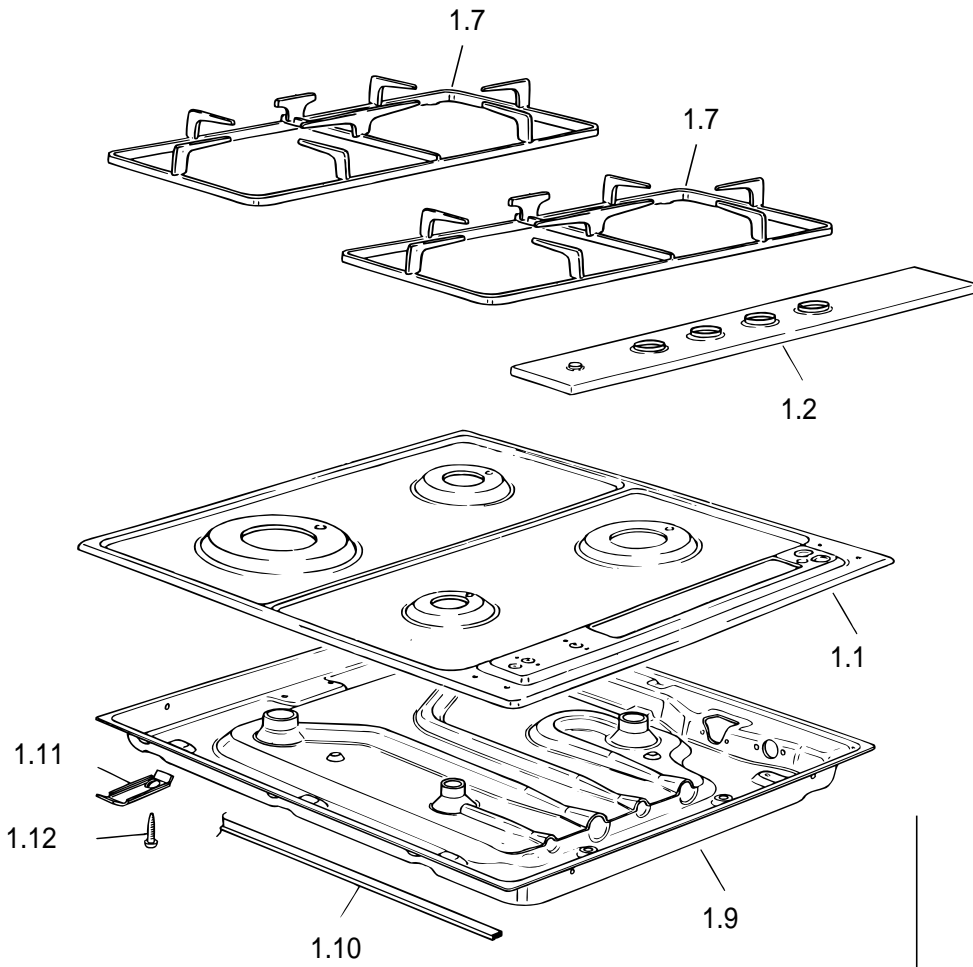

C711G/W

Caple Liberty Gas Hob White

TECHNICAL INFORMATION

C 711G/W

P630CP052W

tav. 1

cat. 18.P1978

REF.	CODE	DESCRIPTION
1.1	331634011	Hob top
1.2	35P18803CP	Control panel
1.7	217277	Pan-stand
1.9	4106311	Burner casing
1.10	053026	Seal
1.11	094154	Fixing bracket
1.12	001130	Screw
2.1	2185C03291	Knob
2.2	106076	Tap - Ø 0.40
=	106079	Tap - Ø 0.55
=	106078	Tap - Ø 0.60
=	106155	Tap - Ø 0.43
2.3	101099	Injector - Ø 0.85 - G20
=	101106	Injector - Ø 1.10 - G20
=	101124	Injector - Ø .15 - G20
=	101133	Injector - Ø 0,65 - G20
2.4	3426340G02	4 gas inlet pipe
2.5	094088004	Tap bracket (4 gas)
2.6	001060	Screw
2.8	053024.1	Pipe joint
2.9	067016	Elbow
2.17	094085	Fixing plate
3.1	068060001	Burner-head A
=	068061001	Burner-head SR
=	068062001	Burner-head R
=	068063001	Burner-head UR
3.2	216005111	Burner-cap ring A
=	216006120	Burner-cap ring SR
=	216007124	Burner-cap ring R
=	216008122	Burner-cap ring UR
3.3	216078080	Burner-cap A (Black)
=	216079080	Burner-cap SR (Black)
=	216080080	Burner-cap R (Black)
=	216081080	Burner-cap UR (Black)
5.1	051036	Terminal block
5.2	052001	Wire fastener
5.6	084010	Spark plug - 800 mm
=	084009	Spark plug - 700 mm
=	084007	Spark plug - 400 mm
5.7	035033	Spark plug spring
5.8	082047.1	Ignition coil (4 spark)
5.9	081033	Ignition push-button (White)
5.14	003023	Snap ring
-	113155RF	Wiring
-	1101800	Instruction booklet
-	6305005	LPG gas conversion kit

ELECTRIC DIAGRAM KEY

- A IGNITION COIL
- M TERMINAL BLOCK
- T EARTH CONNECTION

 **caple**

C711G/W

Caple Liberty Gas Hob White