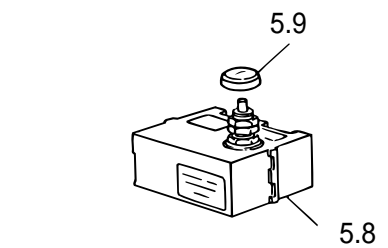

C711G/W

Caple Liberty Gas Hob White

TECHNICAL INFORMATION

C 711G/W

P630CP052W

tav. 1

cat. 18.P1978

REF.	CODE	DESCRIPTION
1.1	331634011	Hob top
1.2	35P18803CP	Control panel
1.7	217277	Pan-stand
1.9	4106311	Burner casing
1.10	053026	Seal
1.11	094154	Fixing bracket
1.12	001130	Screw
2.1	2185C03291	Knob
2.2	106076	Tap - Ø 0.40
=	106079	Tap - Ø 0.55
=	106078	Tap - Ø 0.60
=	106155	Tap - Ø 0.43
2.3	101099	Injector - Ø 0.85 - G20
=	101106	Injector - Ø 1.10 - G20
=	101124	Injector - Ø .15 - G20
=	101133	Injector - Ø 0,65 - G20
2.4	3426340G02	4 gas inlet pipe
2.5	094088004	Tap bracket (4 gas)
2.6	001060	Screw
2.8	053024.1	Pipe joint
2.9	067016	Elbow
2.17	094085	Fixing plate
3.1	068060001	Burner-head A
=	068061001	Burner-head SR
=	068062001	Burner-head R
=	068063001	Burner-head UR
3.2	216005111	Burner-cap ring A
=	216006120	Burner-cap ring SR
=	216007124	Burner-cap ring R
=	216008122	Burner-cap ring UR
3.3	216078080	Burner-cap A (Black)
=	216079080	Burner-cap SR (Black)
=	216080080	Burner-cap R (Black)
=	216081080	Burner-cap UR (Black)
5.1	051036	Terminal block
5.2	052001	Wire fastener
5.6	084010	Spark plug - 800 mm
=	084009	Spark plug - 700 mm
=	084007	Spark plug - 400 mm
5.7	035033	Spark plug spring
5.8	082047.1	Ignition coil (4 spark)
5.9	081033	Ignition push-button (White)
5.14	003023	Snap ring
-	113155RF	Wiring
-	1101800	Instruction booklet
-	6305005	LPG gas conversion kit

ELECTRIC DIAGRAM KEY

- A IGNITION COIL
- M TERMINAL BLOCK
- T EARTH CONNECTION

 **caple**

C711G/W

Caple Liberty Gas Hob White