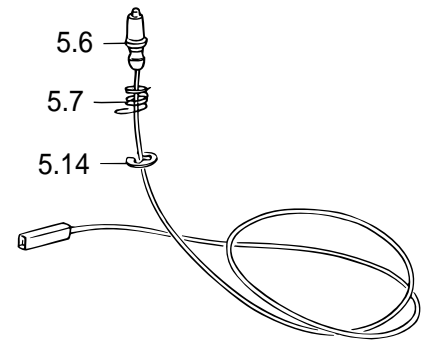

C711G/W

Caple Liberty Gas Hob White

TECHNICAL INFORMATION

C 711G/W

P630CP052W

tav. 1

cat. 18.P1978

REF.	CODE	DESCRIPTION
1.1	331634011	Hob top
1.2	35P18803CP	Control panel
1.7	217277	Pan-stand
1.9	4106311	Burner casing
1.10	053026	Seal
1.11	094154	Fixing bracket
1.12	001130	Screw
2.1	2185C03291	Knob
2.2	106076	Tap - Ø 0.40
=	106079	Tap - Ø 0.55
=	106078	Tap - Ø 0.60
=	106155	Tap - Ø 0.43
2.3	101099	Injector - Ø 0.85 - G20
=	101106	Injector - Ø 1.10 - G20
=	101124	Injector - Ø .15 - G20
=	101133	Injector - Ø 0,65 - G20
2.4	3426340G02	4 gas inlet pipe
2.5	094088004	Tap bracket (4 gas)
2.6	001060	Screw
2.8	053024.1	Pipe joint
2.9	067016	Elbow
2.17	094085	Fixing plate
3.1	068060001	Burner-head A
=	068061001	Burner-head SR
=	068062001	Burner-head R
=	068063001	Burner-head UR
3.2	216005111	Burner-cap ring A
=	216006120	Burner-cap ring SR
=	216007124	Burner-cap ring R
=	216008122	Burner-cap ring UR
3.3	216078080	Burner-cap A (Black)
=	216079080	Burner-cap SR (Black)
=	216080080	Burner-cap R (Black)
=	216081080	Burner-cap UR (Black)
5.1	051036	Terminal block
5.2	052001	Wire fastener
5.6	084010	Spark plug - 800 mm
=	084009	Spark plug - 700 mm
=	084007	Spark plug - 400 mm
5.7	035033	Spark plug spring
5.8	082047.1	Ignition coil (4 spark)
5.9	081033	Ignition push-button (White)
5.14	003023	Snap ring
-	113155RF	Wiring
-	1101800	Instruction booklet
-	6305005	LPG gas conversion kit

ELECTRIC DIAGRAM KEY

- A IGNITION COIL
- M TERMINAL BLOCK
- T EARTH CONNECTION

 **caple**

C711G/W

Caple Liberty Gas Hob White