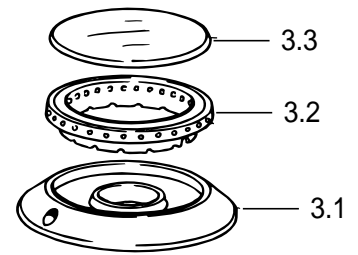

C711G/W

Caple Liberty Gas Hob White

TECHNICAL INFORMATION

C 711G/W

P630CP052W

tav. 1

cat. 18.P1978

REF.	CODE	DESCRIPTION
1.1	331634011	Hob top
1.2	35P18803CP	Control panel
1.7	217277	Pan-stand
1.9	4106311	Burner casing
1.10	053026	Seal
1.11	094154	Fixing bracket
1.12	001130	Screw
2.1	2185C03291	Knob
2.2	106076	Tap - Ø 0.40
=	106079	Tap - Ø 0.55
=	106078	Tap - Ø 0.60
=	106155	Tap - Ø 0.43
2.3	101099	Injector - Ø 0.85 - G20
=	101106	Injector - Ø 1.10 - G20
=	101124	Injector - Ø .15 - G20
=	101133	Injector - Ø 0,65 - G20
2.4	3426340G02	4 gas inlet pipe
2.5	094088004	Tap bracket (4 gas)
2.6	001060	Screw
2.8	053024.1	Pipe joint
2.9	067016	Elbow
2.17	094085	Fixing plate
3.1	068060001	Burner-head A
=	068061001	Burner-head SR
=	068062001	Burner-head R
=	068063001	Burner-head UR
3.2	216005111	Burner-cap ring A
=	216006120	Burner-cap ring SR
=	216007124	Burner-cap ring R
=	216008122	Burner-cap ring UR
3.3	216078080	Burner-cap A (Black)
=	216079080	Burner-cap SR (Black)
=	216080080	Burner-cap R (Black)
=	216081080	Burner-cap UR (Black)
5.1	051036	Terminal block
5.2	052001	Wire fastener
5.6	084010	Spark plug - 800 mm
=	084009	Spark plug - 700 mm
=	084007	Spark plug - 400 mm
5.7	035033	Spark plug spring
5.8	082047.1	Ignition coil (4 spark)
5.9	081033	Ignition push-button (White)
5.14	003023	Snap ring
-	113155RF	Wiring
-	1101800	Instruction booklet
-	6305005	LPG gas conversion kit

ELECTRIC DIAGRAM KEY

- A IGNITION COIL
- M TERMINAL BLOCK
- T EARTH CONNECTION

 **caple**

C711G/W

Caple Liberty Gas Hob White