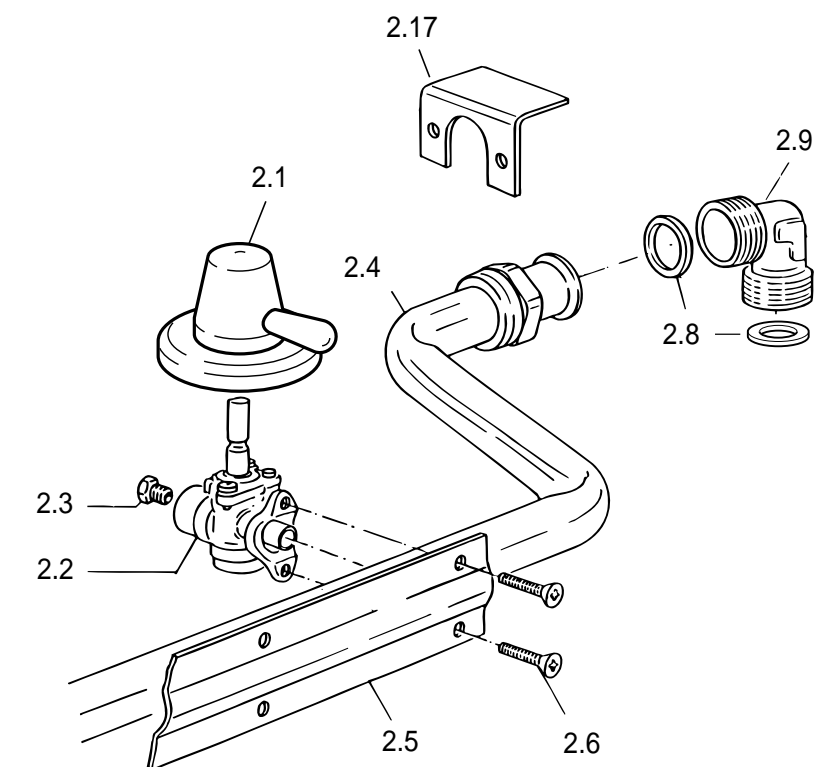

C711G/GRN

Caple Liberty Gas Hob Green

TECHNICAL INFORMATION

C 711G/GRN

P630CP0537

tav. 1

cat. 18.P1979

REF.	CODE	DESCRIPTION
1.1	331634017	Hob top
1.2	35P18807C3	Control panel
1.7	217277	Pan-stand
1.9	4106311	Burner casing
1.10	053026	Seal
1.11	094154	Fixing bracket
1.12	001130	Screw
2.1	2185C02291	Knob (Black)
2.2	106076	Tap - Ø 0.40
=	106079	Tap - Ø 0.55
=	106078	Tap - Ø 0.60
=	106155	Tap - Ø 0.43
2.3	101099	Injector - Ø 0.85 - G20
=	101106	Injector - Ø 1.10 - G20
=	101124	Injector - Ø .15 - G20
=	101133	Injector - Ø 0,65 - G20
2.4	3426340G02	4 gas inlet pipe
2.5	094088004	Tap bracket (4 gas)
2.6	001060	Screw
2.8	053024.1	Pipe joint
2.9	067016	Elbow
2.17	094085	Fixing plate
3.1	068060001	Burner-head A
=	068061001	Burner-head SR
=	068062001	Burner-head R
=	068063001	Burner-head UR
3.2	216005111	Burner-cap ring A
=	216006120	Burner-cap ring SR
=	216007124	Burner-cap ring R
=	216008122	Burner-cap ring UR
3.3	216078080	Burner-cap A (Black)
=	216079080	Burner-cap SR (Black)
=	216080080	Burner-cap R (Black)
=	216081080	Burner-cap UR (Black)
5.1	051036	Terminal block
5.2	052001	Wire fastener
5.6	084010	Spark plug - 800 mm
=	084009	Spark plug - 700 mm
=	084007	Spark plug - 400 mm
5.7	035033	Spark plug spring
5.8	082047.1	Ignition coil (4 spark)
5.9	081032	Ignition push-button (Black)
5.14	003023	Snap ring
-	113155RF	Wiring
-	1101800	Instruction booklet
-	6305005	LPG gas conversion kit

ELECTRIC DIAGRAM KEY

- A IGNITION COIL
- M TERMINAL BLOCK
- T EARTH CONNECTION

 **C711G/GRN**
Cable Liberty Gas Hob Green