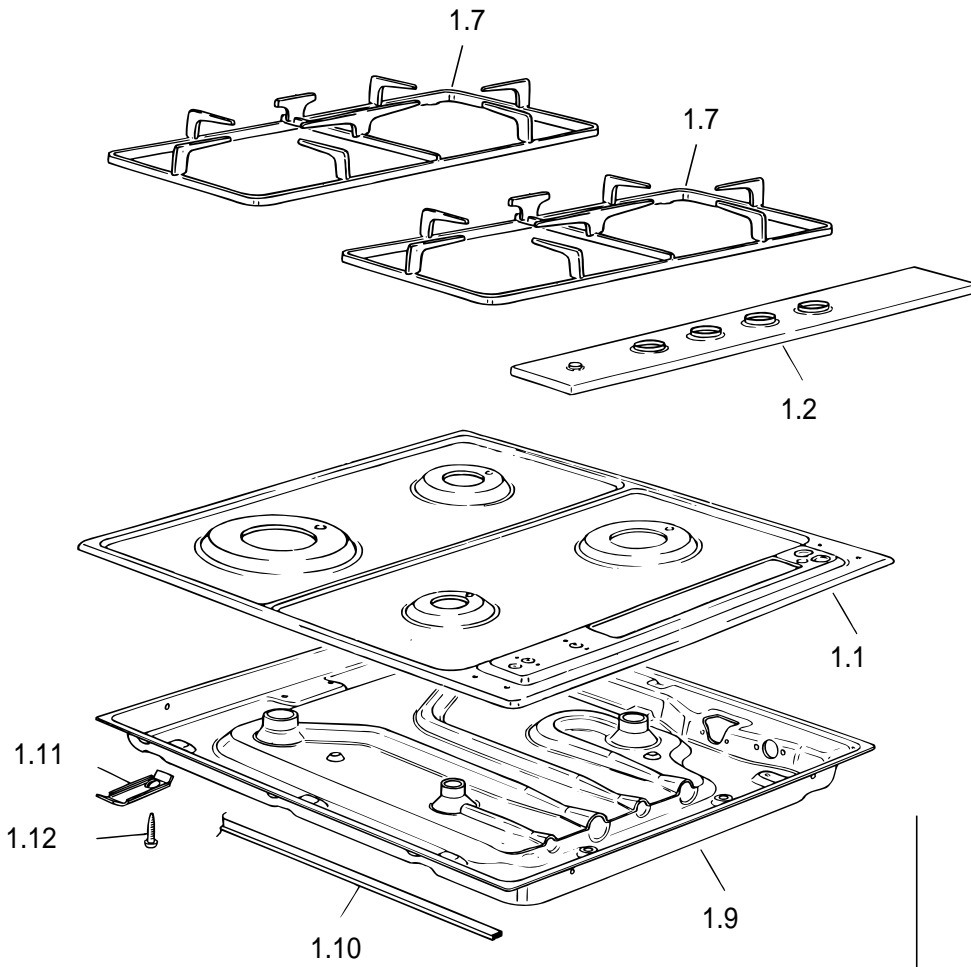

C711G/GRN

Caple Liberty Gas Hob Green

TECHNICAL INFORMATION

C 711G/GRN

P630CP0537

tav. 1

cat. 18.P1979

REF.	CODE	DESCRIPTION
1.1	331634017	Hob top
1.2	35P18807C3	Control panel
1.7	217277	Pan-stand
1.9	4106311	Burner casing
1.10	053026	Seal
1.11	094154	Fixing bracket
1.12	001130	Screw
2.1	2185C02291	Knob (Black)
2.2	106076	Tap - Ø 0.40
=	106079	Tap - Ø 0.55
=	106078	Tap - Ø 0.60
=	106155	Tap - Ø 0.43
2.3	101099	Injector - Ø 0.85 - G20
=	101106	Injector - Ø 1.10 - G20
=	101124	Injector - Ø .15 - G20
=	101133	Injector - Ø 0,65 - G20
2.4	3426340G02	4 gas inlet pipe
2.5	094088004	Tap bracket (4 gas)
2.6	001060	Screw
2.8	053024.1	Pipe joint
2.9	067016	Elbow
2.17	094085	Fixing plate
3.1	068060001	Burner-head A
=	068061001	Burner-head SR
=	068062001	Burner-head R
=	068063001	Burner-head UR
3.2	216005111	Burner-cap ring A
=	216006120	Burner-cap ring SR
=	216007124	Burner-cap ring R
=	216008122	Burner-cap ring UR
3.3	216078080	Burner-cap A (Black)
=	216079080	Burner-cap SR (Black)
=	216080080	Burner-cap R (Black)
=	216081080	Burner-cap UR (Black)
5.1	051036	Terminal block
5.2	052001	Wire fastener
5.6	084010	Spark plug - 800 mm
=	084009	Spark plug - 700 mm
=	084007	Spark plug - 400 mm
5.7	035033	Spark plug spring
5.8	082047.1	Ignition coil (4 spark)
5.9	081032	Ignition push-button (Black)
5.14	003023	Snap ring
-	113155RF	Wiring
-	1101800	Instruction booklet
-	6305005	LPG gas conversion kit

ELECTRIC DIAGRAM KEY

- A IGNITION COIL
- M TERMINAL BLOCK
- T EARTH CONNECTION

 **C711G/GRN**
Cable Liberty Gas Hob Green