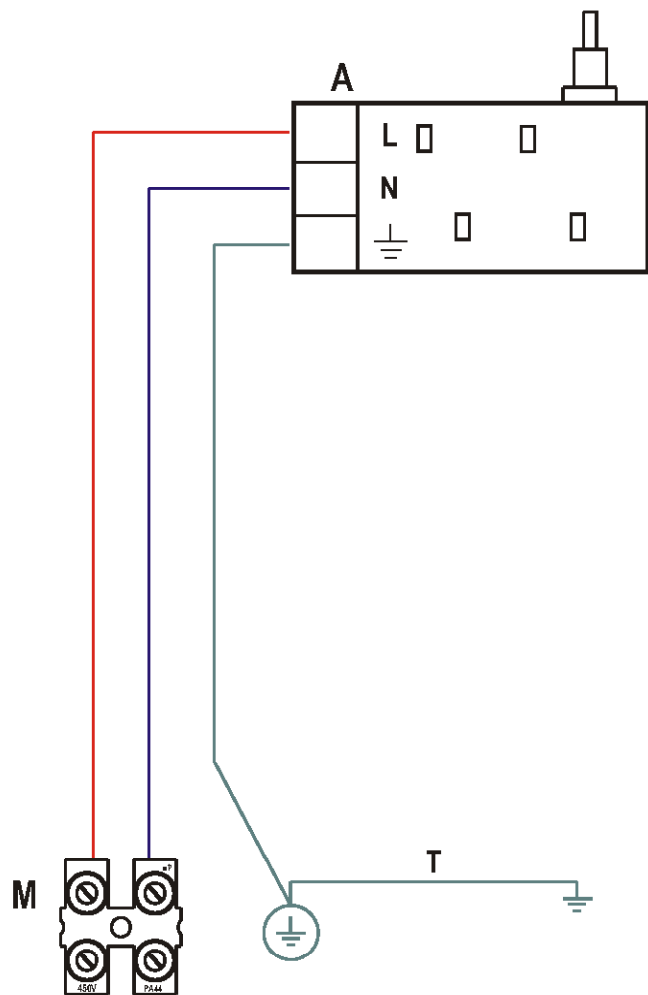

C711G/GRN

Caple Liberty Gas Hob Green

TECHNICAL INFORMATION

C 711G/GRN

P630CP0537

tav. 1

cat. 18.P1979

REF.	CODE	DESCRIPTION
1.1	331634017	Hob top
1.2	35P18807C3	Control panel
1.7	217277	Pan-stand
1.9	4106311	Burner casing
1.10	053026	Seal
1.11	094154	Fixing bracket
1.12	001130	Screw
2.1	2185C02291	Knob (Black)
2.2	106076	Tap - Ø 0.40
=	106079	Tap - Ø 0.55
=	106078	Tap - Ø 0.60
=	106155	Tap - Ø 0.43
2.3	101099	Injector - Ø 0.85 - G20
=	101106	Injector - Ø 1.10 - G20
=	101124	Injector - Ø .15 - G20
=	101133	Injector - Ø 0,65 - G20
2.4	3426340G02	4 gas inlet pipe
2.5	094088004	Tap bracket (4 gas)
2.6	001060	Screw
2.8	053024.1	Pipe joint
2.9	067016	Elbow
2.17	094085	Fixing plate
3.1	068060001	Burner-head A
=	068061001	Burner-head SR
=	068062001	Burner-head R
=	068063001	Burner-head UR
3.2	216005111	Burner-cap ring A
=	216006120	Burner-cap ring SR
=	216007124	Burner-cap ring R
=	216008122	Burner-cap ring UR
3.3	216078080	Burner-cap A (Black)
=	216079080	Burner-cap SR (Black)
=	216080080	Burner-cap R (Black)
=	216081080	Burner-cap UR (Black)
5.1	051036	Terminal block
5.2	052001	Wire fastener
5.6	084010	Spark plug - 800 mm
=	084009	Spark plug - 700 mm
=	084007	Spark plug - 400 mm
5.7	035033	Spark plug spring
5.8	082047.1	Ignition coil (4 spark)
5.9	081032	Ignition push-button (Black)
5.14	003023	Snap ring
-	113155RF	Wiring
-	1101800	Instruction booklet
-	6305005	LPG gas conversion kit

ELECTRIC DIAGRAM KEY

- A IGNITION COIL
- M TERMINAL BLOCK
- T EARTH CONNECTION

 **C711G/GRN**
Cable Liberty Gas Hob Green