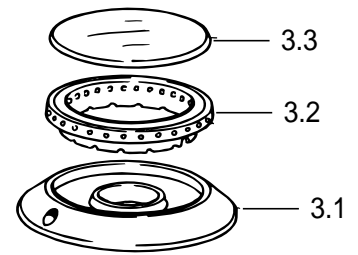

C711G/GRN

Caple Liberty Gas Hob Green

TECHNICAL INFORMATION

C 711G/GRN

P630CP0537

tav. 1

cat. 18.P1979

REF.	CODE	DESCRIPTION
1.1	331634017	Hob top
1.2	35P18807C3	Control panel
1.7	217277	Pan-stand
1.9	4106311	Burner casing
1.10	053026	Seal
1.11	094154	Fixing bracket
1.12	001130	Screw
2.1	2185C02291	Knob (Black)
2.2	106076	Tap - Ø 0.40
=	106079	Tap - Ø 0.55
=	106078	Tap - Ø 0.60
=	106155	Tap - Ø 0.43
2.3	101099	Injector - Ø 0.85 - G20
=	101106	Injector - Ø 1.10 - G20
=	101124	Injector - Ø .15 - G20
=	101133	Injector - Ø 0,65 - G20
2.4	3426340G02	4 gas inlet pipe
2.5	094088004	Tap bracket (4 gas)
2.6	001060	Screw
2.8	053024.1	Pipe joint
2.9	067016	Elbow
2.17	094085	Fixing plate
3.1	068060001	Burner-head A
=	068061001	Burner-head SR
=	068062001	Burner-head R
=	068063001	Burner-head UR
3.2	216005111	Burner-cap ring A
=	216006120	Burner-cap ring SR
=	216007124	Burner-cap ring R
=	216008122	Burner-cap ring UR
3.3	216078080	Burner-cap A (Black)
=	216079080	Burner-cap SR (Black)
=	216080080	Burner-cap R (Black)
=	216081080	Burner-cap UR (Black)
5.1	051036	Terminal block
5.2	052001	Wire fastener
5.6	084010	Spark plug - 800 mm
=	084009	Spark plug - 700 mm
=	084007	Spark plug - 400 mm
5.7	035033	Spark plug spring
5.8	082047.1	Ignition coil (4 spark)
5.9	081032	Ignition push-button (Black)
5.14	003023	Snap ring
-	113155RF	Wiring
-	1101800	Instruction booklet
-	6305005	LPG gas conversion kit

ELECTRIC DIAGRAM KEY

- A IGNITION COIL
- M TERMINAL BLOCK
- T EARTH CONNECTION

 **C711G/GRN**
Cable Liberty Gas Hob Green