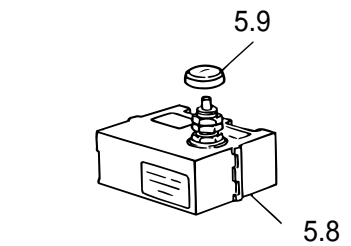

C711G/GRN

Caple Liberty Gas Hob Green

TECHNICAL INFORMATION

C 711G/GRN

P630CP0537

tav. 1

cat. 18.P1979

REF.	CODE	DESCRIPTION
1.1	331634017	Hob top
1.2	35P18807C3	Control panel
1.7	217277	Pan-stand
1.9	4106311	Burner casing
1.10	053026	Seal
1.11	094154	Fixing bracket
1.12	001130	Screw
2.1	2185C02291	Knob (Black)
2.2	106076	Tap - Ø 0.40
=	106079	Tap - Ø 0.55
=	106078	Tap - Ø 0.60
=	106155	Tap - Ø 0.43
2.3	101099	Injector - Ø 0.85 - G20
=	101106	Injector - Ø 1.10 - G20
=	101124	Injector - Ø .15 - G20
=	101133	Injector - Ø 0,65 - G20
2.4	3426340G02	4 gas inlet pipe
2.5	094088004	Tap bracket (4 gas)
2.6	001060	Screw
2.8	053024.1	Pipe joint
2.9	067016	Elbow
2.17	094085	Fixing plate
3.1	068060001	Burner-head A
=	068061001	Burner-head SR
=	068062001	Burner-head R
=	068063001	Burner-head UR
3.2	216005111	Burner-cap ring A
=	216006120	Burner-cap ring SR
=	216007124	Burner-cap ring R
=	216008122	Burner-cap ring UR
3.3	216078080	Burner-cap A (Black)
=	216079080	Burner-cap SR (Black)
=	216080080	Burner-cap R (Black)
=	216081080	Burner-cap UR (Black)
5.1	051036	Terminal block
5.2	052001	Wire fastener
5.6	084010	Spark plug - 800 mm
=	084009	Spark plug - 700 mm
=	084007	Spark plug - 400 mm
5.7	035033	Spark plug spring
5.8	082047.1	Ignition coil (4 spark)
5.9	081032	Ignition push-button (Black)
5.14	003023	Snap ring
-	113155RF	Wiring
-	1101800	Instruction booklet
-	6305005	LPG gas conversion kit

ELECTRIC DIAGRAM KEY

- A IGNITION COIL
- M TERMINAL BLOCK
- T EARTH CONNECTION

 **C711G/GRN**
Cable Liberty Gas Hob Green