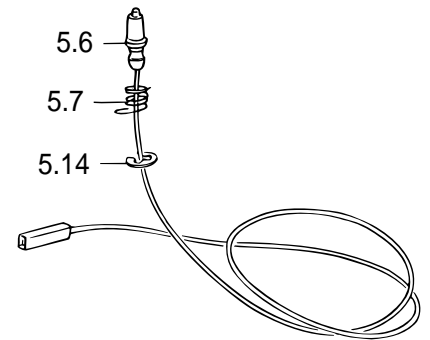

C711G/GRN

Caple Liberty Gas Hob Green

TECHNICAL INFORMATION

C 711G/GRN

P630CP0537

tav. 1

cat. 18.P1979

REF.	CODE	DESCRIPTION
1.1	331634017	Hob top
1.2	35P18807C3	Control panel
1.7	217277	Pan-stand
1.9	4106311	Burner casing
1.10	053026	Seal
1.11	094154	Fixing bracket
1.12	001130	Screw
2.1	2185C02291	Knob (Black)
2.2	106076	Tap - Ø 0.40
=	106079	Tap - Ø 0.55
=	106078	Tap - Ø 0.60
=	106155	Tap - Ø 0.43
2.3	101099	Injector - Ø 0.85 - G20
=	101106	Injector - Ø 1.10 - G20
=	101124	Injector - Ø .15 - G20
=	101133	Injector - Ø 0,65 - G20
2.4	3426340G02	4 gas inlet pipe
2.5	094088004	Tap bracket (4 gas)
2.6	001060	Screw
2.8	053024.1	Pipe joint
2.9	067016	Elbow
2.17	094085	Fixing plate
3.1	068060001	Burner-head A
=	068061001	Burner-head SR
=	068062001	Burner-head R
=	068063001	Burner-head UR
3.2	216005111	Burner-cap ring A
=	216006120	Burner-cap ring SR
=	216007124	Burner-cap ring R
=	216008122	Burner-cap ring UR
3.3	216078080	Burner-cap A (Black)
=	216079080	Burner-cap SR (Black)
=	216080080	Burner-cap R (Black)
=	216081080	Burner-cap UR (Black)
5.1	051036	Terminal block
5.2	052001	Wire fastener
5.6	084010	Spark plug - 800 mm
=	084009	Spark plug - 700 mm
=	084007	Spark plug - 400 mm
5.7	035033	Spark plug spring
5.8	082047.1	Ignition coil (4 spark)
5.9	081032	Ignition push-button (Black)
5.14	003023	Snap ring
-	113155RF	Wiring
-	1101800	Instruction booklet
-	6305005	LPG gas conversion kit

ELECTRIC DIAGRAM KEY

- A IGNITION COIL
- M TERMINAL BLOCK
- T EARTH CONNECTION

 **C711G/GRN**
Cable Liberty Gas Hob Green