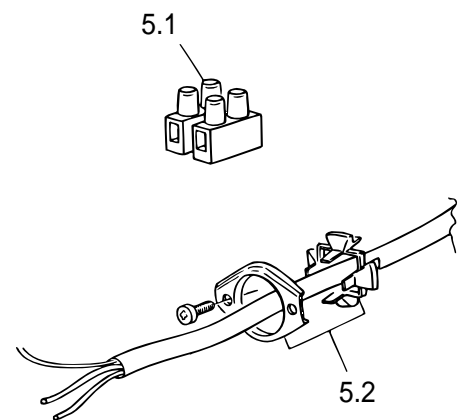

C711G/GRN

Caple Liberty Gas Hob Green

TECHNICAL INFORMATION

C 711G/GRN

P630CP0537

tav. 1

cat. 18.P1979

REF.	CODE	DESCRIPTION
1.1	331634017	Hob top
1.2	35P18807C3	Control panel
1.7	217277	Pan-stand
1.9	4106311	Burner casing
1.10	053026	Seal
1.11	094154	Fixing bracket
1.12	001130	Screw
2.1	2185C02291	Knob (Black)
2.2	106076	Tap - Ø 0.40
=	106079	Tap - Ø 0.55
=	106078	Tap - Ø 0.60
=	106155	Tap - Ø 0.43
2.3	101099	Injector - Ø 0.85 - G20
=	101106	Injector - Ø 1.10 - G20
=	101124	Injector - Ø .15 - G20
=	101133	Injector - Ø 0,65 - G20
2.4	3426340G02	4 gas inlet pipe
2.5	094088004	Tap bracket (4 gas)
2.6	001060	Screw
2.8	053024.1	Pipe joint
2.9	067016	Elbow
2.17	094085	Fixing plate
3.1	068060001	Burner-head A
=	068061001	Burner-head SR
=	068062001	Burner-head R
=	068063001	Burner-head UR
3.2	216005111	Burner-cap ring A
=	216006120	Burner-cap ring SR
=	216007124	Burner-cap ring R
=	216008122	Burner-cap ring UR
3.3	216078080	Burner-cap A (Black)
=	216079080	Burner-cap SR (Black)
=	216080080	Burner-cap R (Black)
=	216081080	Burner-cap UR (Black)
5.1	051036	Terminal block
5.2	052001	Wire fastener
5.6	084010	Spark plug - 800 mm
=	084009	Spark plug - 700 mm
=	084007	Spark plug - 400 mm
5.7	035033	Spark plug spring
5.8	082047.1	Ignition coil (4 spark)
5.9	081032	Ignition push-button (Black)
5.14	003023	Snap ring
-	113155RF	Wiring
-	1101800	Instruction booklet
-	6305005	LPG gas conversion kit

ELECTRIC DIAGRAM KEY

- A IGNITION COIL
- M TERMINAL BLOCK
- T EARTH CONNECTION

 **C711G/GRN**
Cable Liberty Gas Hob Green