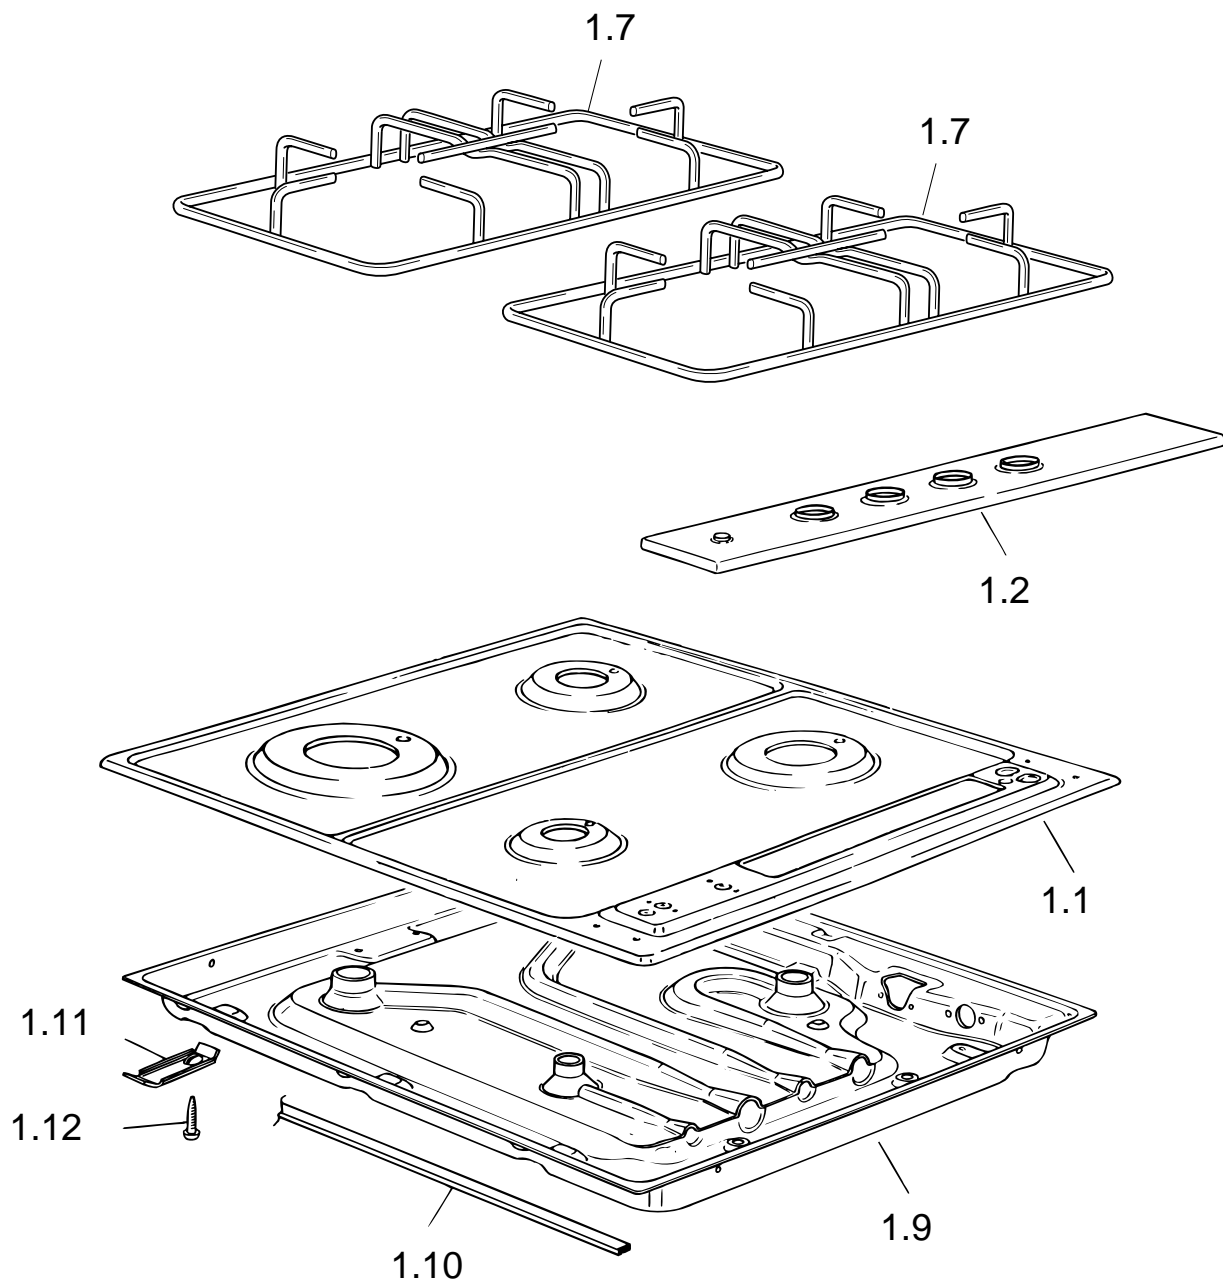

C700G/W

Caple Gas Hob White

TECHNICAL INFORMATION

2/1.AZ

“4 GAS” HOBS
Mod.: “C700G/W, C700G/B”

Ref. Table: 2/1.AZ

<u>REF.</u>	<u>CODE</u>	<u>DESCRIPTION</u>
1.1	331634011	Hob top (White) - Mod. C700G/W
=	33163401B	Hob top (Moka) - Mod. C700G/B
1.2	0752016	Control panel - Mod. C700G/W
=	0752015	Control panel - Mod. C700G/B
1.3	069021035	Front control panel bracket - Mod. C700G/W
=	069021021	Front control panel bracket - Mod. C700G/B
1.4	001059	Screw - Mod. C700G/W
=	001062	Screw - Mod. C700G/B
1.5	094081	Fixing plate
1.6	069020035	Rear control panel bracket - Mod. C700G/W
=	069020021	Rear control panel bracket - Mod. C700G/B
1.7	217277	Top grate
1.9	4106311	Burner casing
1.10	053026	Seal
1.11	094154	Fixing bracket
1.12	001130	Screw
–	110797.1	Instruction booklet

2/1.BA

“4 GAS” HOB
Mod.: “C700G/GRN”

Ref. Table: 2/1.BA

<u>REF.</u>	<u>CODE</u>	<u>DESCRIPTION</u>
1.1	331634017	Hob top
1.2	35P18807CP	Control panel
1.7	217277	Top grate
1.9	4106311	Burner casing
1.10	053026	Seal
1.11	094154	Fixing bracket
1.12	001130	Screw
–	110797.1	Instruction booklet

GAS SECTION

Mod.: "C700G/W, C700G/B, C700G/GRN, C700G/SS, C710G/W, C710G/A"

Ref. Table: 2/2.EE

<u>REF.</u>	<u>CODE</u>	<u>DESCRIPTION</u>
2.1	218A003102	Knob - (White)
=	218P004102	Knob - (Brown)
=	218P002102	Knob - (Black)
2.2	106076	Tap - Ø 0.40 A
=	106078	Tap - Ø 0.60 SR
=	106079	Tap - Ø 0.55 R
=	106155	Tap - Ø 0.43 UR
2.3	101133	Injector - Ø 0.65 (G 20)
=	101099	Injector - Ø 0.85 (G 20)
=	101106	Injector - Ø 1.10 (G 20)
=	101124	Injector - Ø .15 (G 20)
2.4	3426340G02	4 gas inlet pipe
2.5	094088004	Tap bracket
2.6	001060	Screw
2.7	094085	Fixing plate
2.8	053024.1	Pipe joint
2.9	067016	Elbow
2.10	2183383115	Knob - (White)
=	2183382115	Knob - (Black)