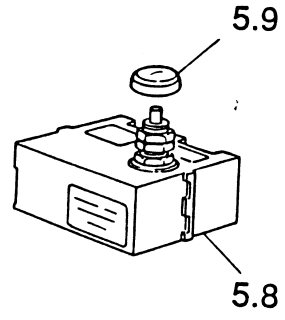

2/5.FE

ELECTRIC COMPONENTS

Mod.: "C700G/W, C700G/B, C700G/GRN, C700G/SS, C710G/W, C710G/A"

Ref. Table: 2/5.FE

<u>REF.</u>	<u>CODE</u>	<u>DESCRIPTION</u>
5.1	051036	Terminal block
5.2	052001	Wire fastener
5.6	084007	Spark plug - 400 mm
=	084009	Spark plug - 700 mm
=	084010	Spark plug - 800 mm
5.7	035033	Spark plug spring
5.8	082047.1	Ignition coil (4 spark)
5.9	081031	Ignition push-button (Brown)
=	081033	Ignition push-button (White)
=	081032	Ignition push-button (Black)
5.14	003023	Retaining ring
	113155RF	Wiring
	6305005	LPG gas conversion kit