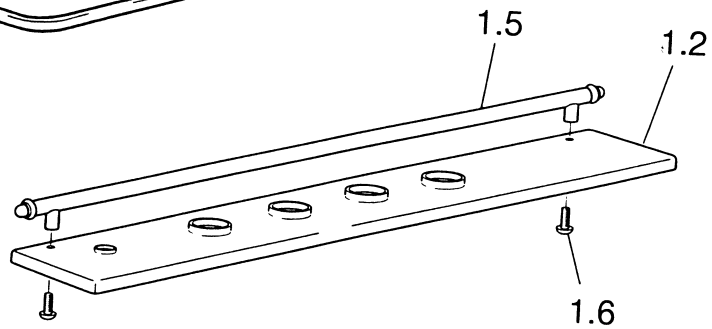

C700G/W

Caple Gas Hob White

TECHNICAL INFORMATION

2/1.AZ

“4 GAS” HOBS
Mod.: “C700G/W, C700G/B”

Ref. Table: 2/1.AZ

<u>REF.</u>	<u>CODE</u>	<u>DESCRIPTION</u>
1.1	331634011	Hob top (White) - Mod. C700G/W
=	33163401B	Hob top (Moka) - Mod. C700G/B
1.2	0752016	Control panel - Mod. C700G/W
=	0752015	Control panel - Mod. C700G/B
1.3	069021035	Front control panel bracket - Mod. C700G/W
=	069021021	Front control panel bracket - Mod. C700G/B
1.4	001059	Screw - Mod. C700G/W
=	001062	Screw - Mod. C700G/B
1.5	094081	Fixing plate
1.6	069020035	Rear control panel bracket - Mod. C700G/W
=	069020021	Rear control panel bracket - Mod. C700G/B
1.7	217277	Top grate
1.9	4106311	Burner casing
1.10	053026	Seal
1.11	094154	Fixing bracket
1.12	001130	Screw
–	110797.1	Instruction booklet

2/1.BA

“4 GAS” HOB
Mod.: “C700G/GRN”

Ref. Table: 2/1.BA

<u>REF.</u>	<u>CODE</u>	<u>DESCRIPTION</u>
1.1	331634017	Hob top
1.2	35P18807CP	Control panel
1.7	217277	Top grate
1.9	4106311	Burner casing
1.10	053026	Seal
1.11	094154	Fixing bracket
1.12	001130	Screw
–	110797.1	Instruction booklet

GAS SECTION

Mod.: "C700G/W, C700G/B, C700G/GRN, C700G/SS, C710G/W, C710G/A"

Ref. Table: 2/2.EE

<u>REF.</u>	<u>CODE</u>	<u>DESCRIPTION</u>
2.1	218A003102	Knob - (White)
=	218P004102	Knob - (Brown)
=	218P002102	Knob - (Black)
2.2	106076	Tap - Ø 0.40 A
=	106078	Tap - Ø 0.60 SR
=	106079	Tap - Ø 0.55 R
=	106155	Tap - Ø 0.43 UR
2.3	101133	Injector - Ø 0.65 (G 20)
=	101099	Injector - Ø 0.85 (G 20)
=	101106	Injector - Ø 1.10 (G 20)
=	101124	Injector - Ø .15 (G 20)
2.4	3426340G02	4 gas inlet pipe
2.5	094088004	Tap bracket
2.6	001060	Screw
2.7	094085	Fixing plate
2.8	053024.1	Pipe joint
2.9	067016	Elbow
2.10	2183383115	Knob - (White)
=	2183382115	Knob - (Black)