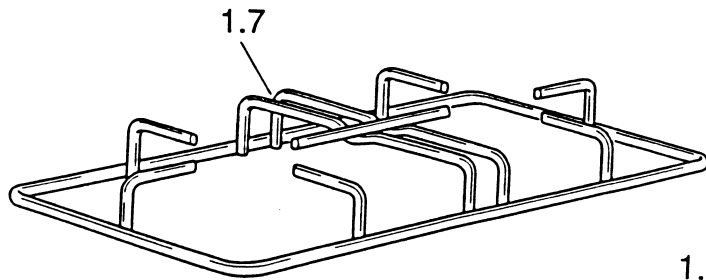

C700G/W

Caple Gas Hob White

TECHNICAL INFORMATION

2/1.AZ

“4 GAS” HOBS
Mod.: “C700G/W, C700G/B”

Ref. Table: 2/1.AZ

<u>REF.</u>	<u>CODE</u>	<u>DESCRIPTION</u>
1.1	331634011	Hob top (White) - Mod. C700G/W
=	33163401B	Hob top (Moka) - Mod. C700G/B
1.2	0752016	Control panel - Mod. C700G/W
=	0752015	Control panel - Mod. C700G/B
1.3	069021035	Front control panel bracket - Mod. C700G/W
=	069021021	Front control panel bracket - Mod. C700G/B
1.4	001059	Screw - Mod. C700G/W
=	001062	Screw - Mod. C700G/B
1.5	094081	Fixing plate
1.6	069020035	Rear control panel bracket - Mod. C700G/W
=	069020021	Rear control panel bracket - Mod. C700G/B
1.7	217277	Top grate
1.9	4106311	Burner casing
1.10	053026	Seal
1.11	094154	Fixing bracket
1.12	001130	Screw
–	110797.1	Instruction booklet

2/1.BA

“4 GAS” HOB
Mod.: “C700G/GRN”

Ref. Table: 2/1.BA

<u>REF.</u>	<u>CODE</u>	<u>DESCRIPTION</u>
1.1	331634017	Hob top
1.2	35P18807CP	Control panel
1.7	217277	Top grate
1.9	4106311	Burner casing
1.10	053026	Seal
1.11	094154	Fixing bracket
1.12	001130	Screw
–	110797.1	Instruction booklet

GAS SECTION

Mod.: "C700G/W, C700G/B, C700G/GRN, C700G/SS, C710G/W, C710G/A"

Ref. Table: 2/2.EE

<u>REF.</u>	<u>CODE</u>	<u>DESCRIPTION</u>
2.1	218A003102	Knob - (White)
=	218P004102	Knob - (Brown)
=	218P002102	Knob - (Black)
2.2	106076	Tap - Ø 0.40 A
=	106078	Tap - Ø 0.60 SR
=	106079	Tap - Ø 0.55 R
=	106155	Tap - Ø 0.43 UR
2.3	101133	Injector - Ø 0.65 (G 20)
=	101099	Injector - Ø 0.85 (G 20)
=	101106	Injector - Ø 1.10 (G 20)
=	101124	Injector - Ø .15 (G 20)
2.4	3426340G02	4 gas inlet pipe
2.5	094088004	Tap bracket
2.6	001060	Screw
2.7	094085	Fixing plate
2.8	053024.1	Pipe joint
2.9	067016	Elbow
2.10	2183383115	Knob - (White)
=	2183382115	Knob - (Black)