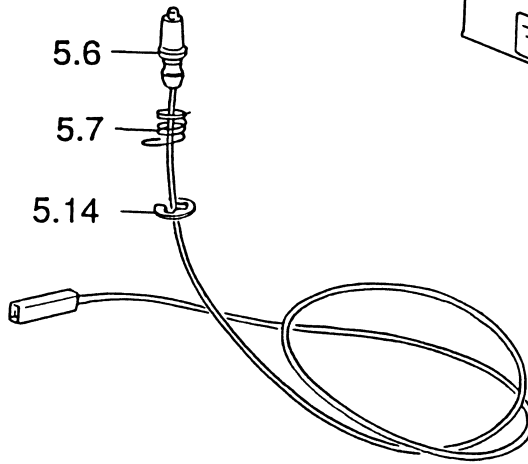

2/5.FE

ELECTRIC COMPONENTS

Mod.: "C700G/W, C700G/B, C700G/GRN, C700G/SS, C710G/W, C710G/A"

Ref. Table: 2/5.FE

<u>REF.</u>	<u>CODE</u>	<u>DESCRIPTION</u>
5.1	051036	Terminal block
5.2	052001	Wire fastener
5.6	084007	Spark plug - 400 mm
=	084009	Spark plug - 700 mm
=	084010	Spark plug - 800 mm
5.7	035033	Spark plug spring
5.8	082047.1	Ignition coil (4 spark)
5.9	081031	Ignition push-button (Brown)
=	081033	Ignition push-button (White)
=	081032	Ignition push-button (Black)
5.14	003023	Retaining ring
	113155RF	Wiring
	6305005	LPG gas conversion kit