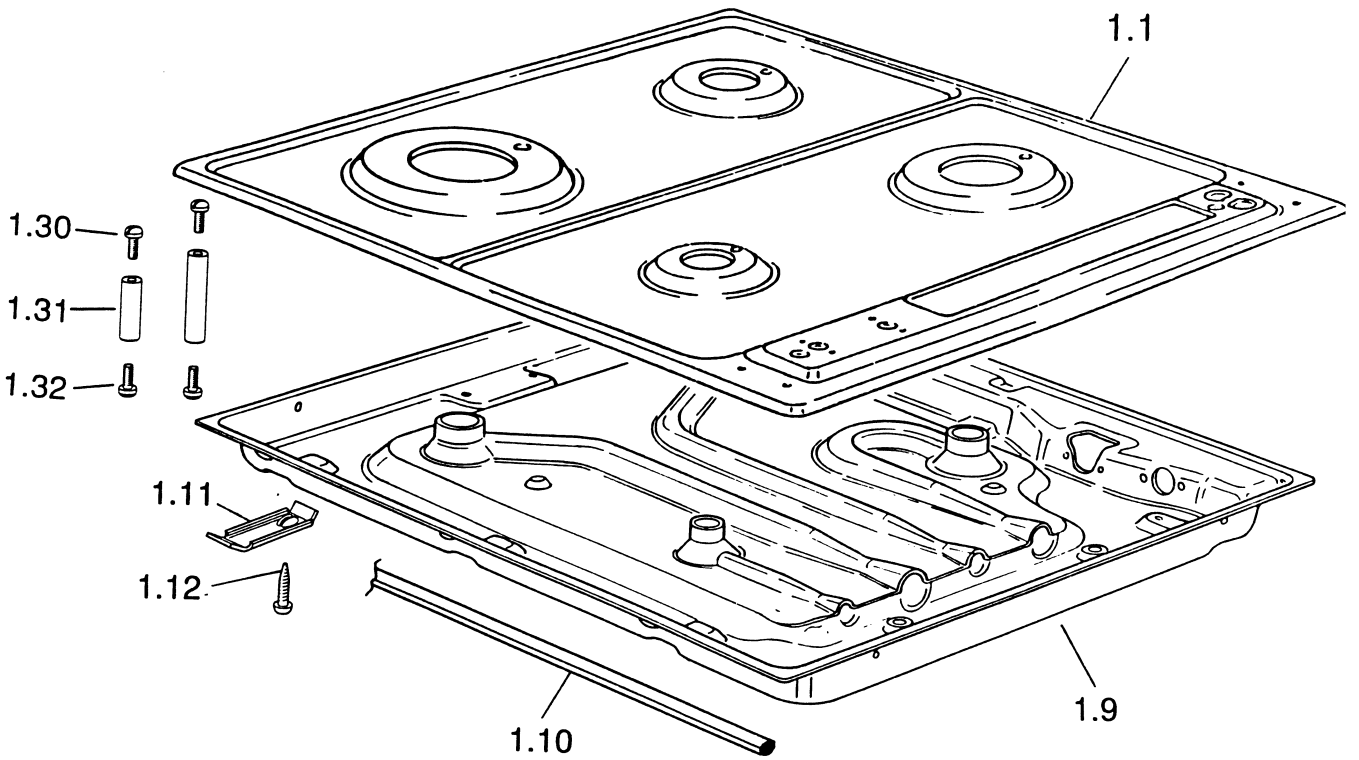

C700G/W

Caple Gas Hob White

TECHNICAL INFORMATION

2/1.AZ

“4 GAS” HOBS
Mod.: “C700G/W, C700G/B”

Ref. Table: 2/1.AZ

<u>REF.</u>	<u>CODE</u>	<u>DESCRIPTION</u>
1.1	331634011	Hob top (White) - Mod. C700G/W
=	33163401B	Hob top (Moka) - Mod. C700G/B
1.2	0752016	Control panel - Mod. C700G/W
=	0752015	Control panel - Mod. C700G/B
1.3	069021035	Front control panel bracket - Mod. C700G/W
=	069021021	Front control panel bracket - Mod. C700G/B
1.4	001059	Screw - Mod. C700G/W
=	001062	Screw - Mod. C700G/B
1.5	094081	Fixing plate
1.6	069020035	Rear control panel bracket - Mod. C700G/W
=	069020021	Rear control panel bracket - Mod. C700G/B
1.7	217277	Top grate
1.9	4106311	Burner casing
1.10	053026	Seal
1.11	094154	Fixing bracket
1.12	001130	Screw
–	110797.1	Instruction booklet

2/1.BA

“4 GAS” HOB
Mod.: “C700G/GRN”

Ref. Table: 2/1.BA

<u>REF.</u>	<u>CODE</u>	<u>DESCRIPTION</u>
1.1	331634017	Hob top
1.2	35P18807CP	Control panel
1.7	217277	Top grate
1.9	4106311	Burner casing
1.10	053026	Seal
1.11	094154	Fixing bracket
1.12	001130	Screw
–	110797.1	Instruction booklet

GAS SECTION

Mod.: "C700G/W, C700G/B, C700G/GRN, C700G/SS, C710G/W, C710G/A"

Ref. Table: 2/2.EE

<u>REF.</u>	<u>CODE</u>	<u>DESCRIPTION</u>
2.1	218A003102	Knob - (White)
=	218P004102	Knob - (Brown)
=	218P002102	Knob - (Black)
2.2	106076	Tap - Ø 0.40 A
=	106078	Tap - Ø 0.60 SR
=	106079	Tap - Ø 0.55 R
=	106155	Tap - Ø 0.43 UR
2.3	101133	Injector - Ø 0.65 (G 20)
=	101099	Injector - Ø 0.85 (G 20)
=	101106	Injector - Ø 1.10 (G 20)
=	101124	Injector - Ø .15 (G 20)
2.4	3426340G02	4 gas inlet pipe
2.5	094088004	Tap bracket
2.6	001060	Screw
2.7	094085	Fixing plate
2.8	053024.1	Pipe joint
2.9	067016	Elbow
2.10	2183383115	Knob - (White)
=	2183382115	Knob - (Black)