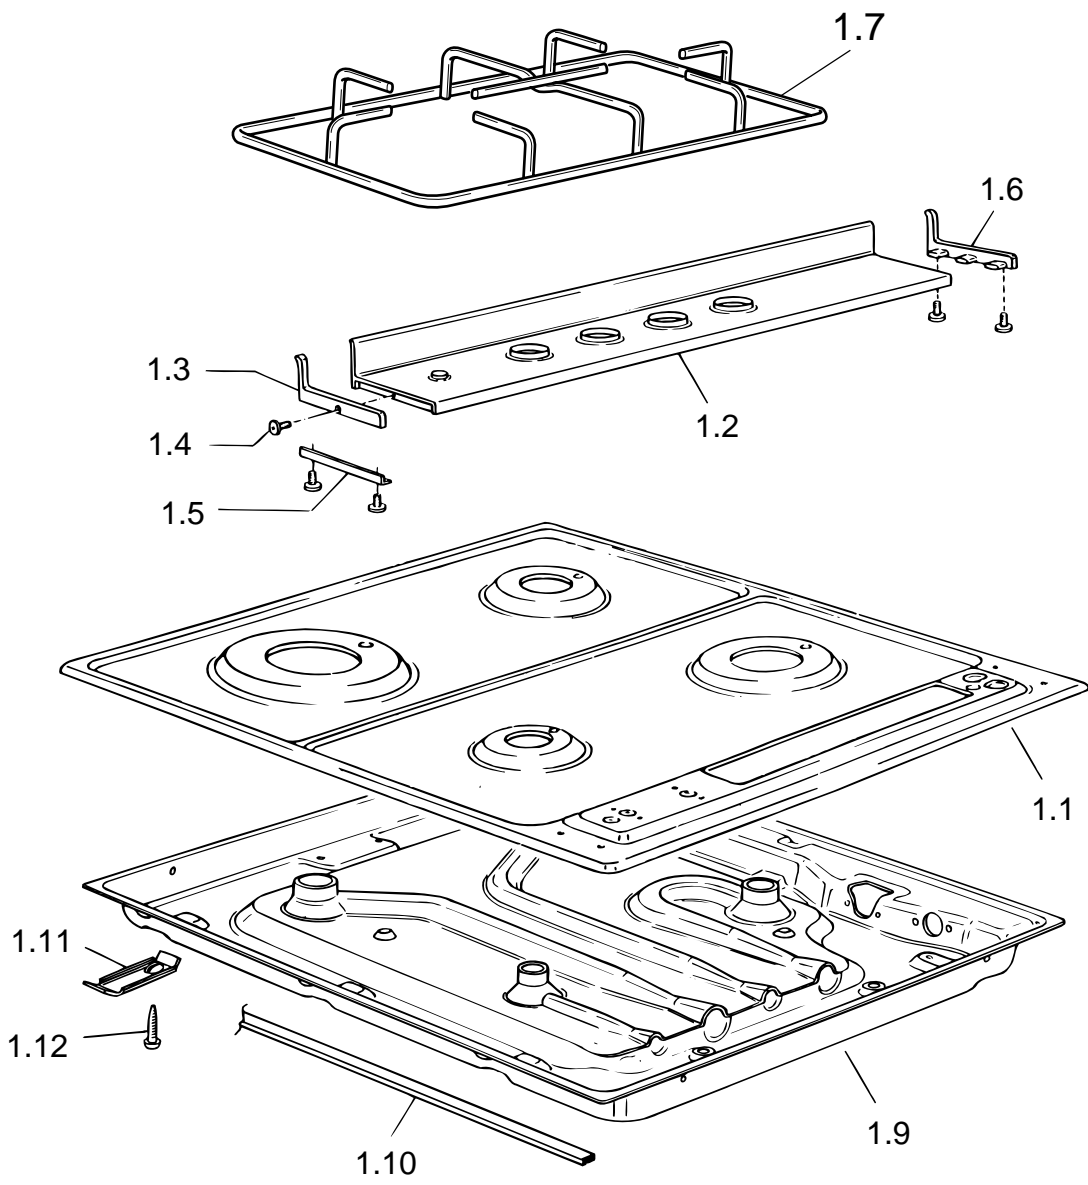

C700G/W

Caple Gas Hob White

TECHNICAL INFORMATION

2/1.AZ

“4 GAS” HOBS
Mod.: “C700G/W, C700G/B”

Ref. Table: 2/1.AZ

<u>REF.</u>	<u>CODE</u>	<u>DESCRIPTION</u>
1.1	331634011	Hob top (White) - Mod. C700G/W
=	33163401B	Hob top (Moka) - Mod. C700G/B
1.2	0752016	Control panel - Mod. C700G/W
=	0752015	Control panel - Mod. C700G/B
1.3	069021035	Front control panel bracket - Mod. C700G/W
=	069021021	Front control panel bracket - Mod. C700G/B
1.4	001059	Screw - Mod. C700G/W
=	001062	Screw - Mod. C700G/B
1.5	094081	Fixing plate
1.6	069020035	Rear control panel bracket - Mod. C700G/W
=	069020021	Rear control panel bracket - Mod. C700G/B
1.7	217277	Top grate
1.9	4106311	Burner casing
1.10	053026	Seal
1.11	094154	Fixing bracket
1.12	001130	Screw
–	110797.1	Instruction booklet

2/1.BA

“4 GAS” HOB
Mod.: “C700G/GRN”

Ref. Table: 2/1.BA

<u>REF.</u>	<u>CODE</u>	<u>DESCRIPTION</u>
1.1	331634017	Hob top
1.2	35P18807CP	Control panel
1.7	217277	Top grate
1.9	4106311	Burner casing
1.10	053026	Seal
1.11	094154	Fixing bracket
1.12	001130	Screw
–	110797.1	Instruction booklet

GAS SECTION

Mod.: "C700G/W, C700G/B, C700G/GRN, C700G/SS, C710G/W, C710G/A"

Ref. Table: 2/2.EE

<u>REF.</u>	<u>CODE</u>	<u>DESCRIPTION</u>
2.1	218A003102	Knob - (White)
=	218P004102	Knob - (Brown)
=	218P002102	Knob - (Black)
2.2	106076	Tap - Ø 0.40 A
=	106078	Tap - Ø 0.60 SR
=	106079	Tap - Ø 0.55 R
=	106155	Tap - Ø 0.43 UR
2.3	101133	Injector - Ø 0.65 (G 20)
=	101099	Injector - Ø 0.85 (G 20)
=	101106	Injector - Ø 1.10 (G 20)
=	101124	Injector - Ø .15 (G 20)
2.4	3426340G02	4 gas inlet pipe
2.5	094088004	Tap bracket
2.6	001060	Screw
2.7	094085	Fixing plate
2.8	053024.1	Pipe joint
2.9	067016	Elbow
2.10	2183383115	Knob - (White)
=	2183382115	Knob - (Black)