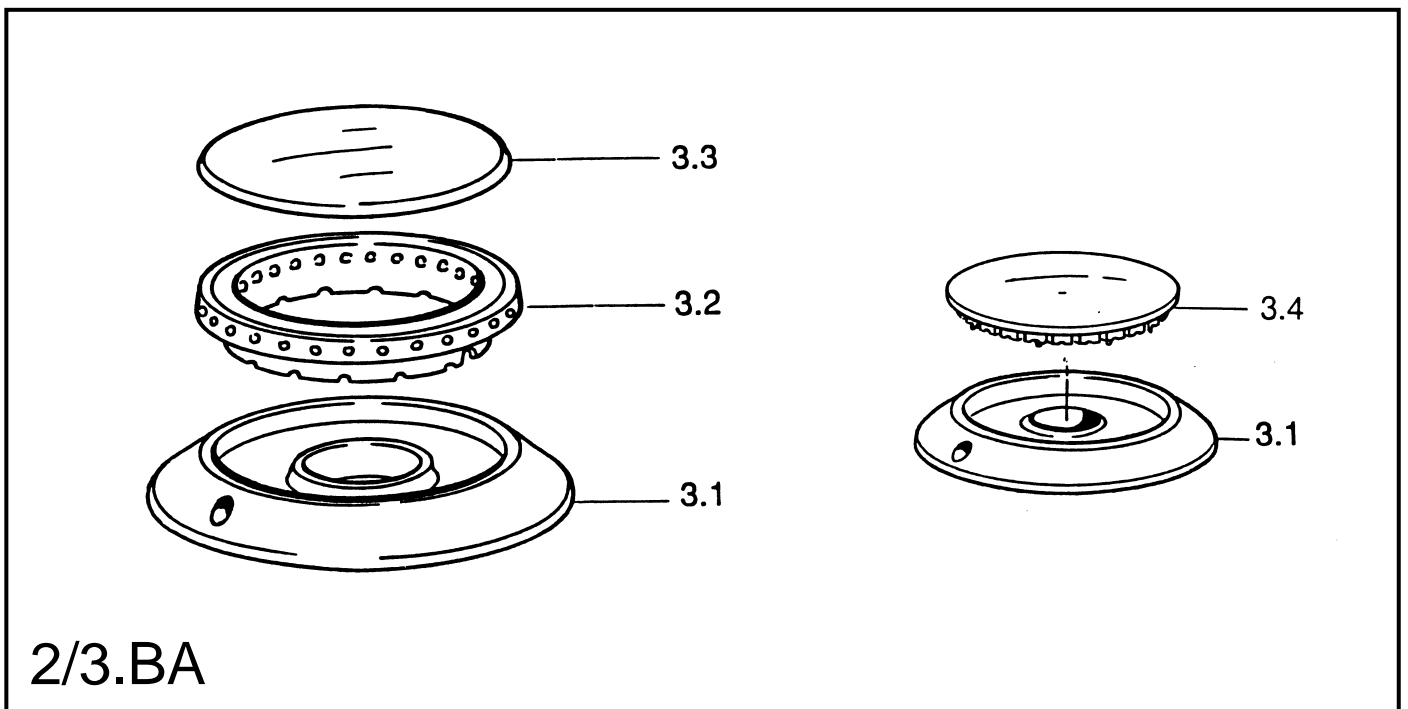

C700G/W

Caple Gas Hob White

TECHNICAL INFORMATION

2/1.AZ

“4 GAS” HOBS
Mod.: “C700G/W, C700G/B”

Ref. Table: 2/1.AZ

<u>REF.</u>	<u>CODE</u>	<u>DESCRIPTION</u>
1.1	331634011	Hob top (White) - Mod. C700G/W
=	33163401B	Hob top (Moka) - Mod. C700G/B
1.2	0752016	Control panel - Mod. C700G/W
=	0752015	Control panel - Mod. C700G/B
1.3	069021035	Front control panel bracket - Mod. C700G/W
=	069021021	Front control panel bracket - Mod. C700G/B
1.4	001059	Screw - Mod. C700G/W
=	001062	Screw - Mod. C700G/B
1.5	094081	Fixing plate
1.6	069020035	Rear control panel bracket - Mod. C700G/W
=	069020021	Rear control panel bracket - Mod. C700G/B
1.7	217277	Top grate
1.9	4106311	Burner casing
1.10	053026	Seal
1.11	094154	Fixing bracket
1.12	001130	Screw
–	110797.1	Instruction booklet

2/1.BA

“4 GAS” HOB
Mod.: “C700G/GRN”

Ref. Table: 2/1.BA

<u>REF.</u>	<u>CODE</u>	<u>DESCRIPTION</u>
1.1	331634017	Hob top
1.2	35P18807CP	Control panel
1.7	217277	Top grate
1.9	4106311	Burner casing
1.10	053026	Seal
1.11	094154	Fixing bracket
1.12	001130	Screw
–	110797.1	Instruction booklet

GAS SECTION

Mod.: "C700G/W, C700G/B, C700G/GRN, C700G/SS, C710G/W, C710G/A"

Ref. Table: 2/2.EE

<u>REF.</u>	<u>CODE</u>	<u>DESCRIPTION</u>
2.1	218A003102	Knob - (White)
=	218P004102	Knob - (Brown)
=	218P002102	Knob - (Black)
2.2	106076	Tap - Ø 0.40 A
=	106078	Tap - Ø 0.60 SR
=	106079	Tap - Ø 0.55 R
=	106155	Tap - Ø 0.43 UR
2.3	101133	Injector - Ø 0.65 (G 20)
=	101099	Injector - Ø 0.85 (G 20)
=	101106	Injector - Ø 1.10 (G 20)
=	101124	Injector - Ø .15 (G 20)
2.4	3426340G02	4 gas inlet pipe
2.5	094088004	Tap bracket
2.6	001060	Screw
2.7	094085	Fixing plate
2.8	053024.1	Pipe joint
2.9	067016	Elbow
2.10	2183383115	Knob - (White)
=	2183382115	Knob - (Black)