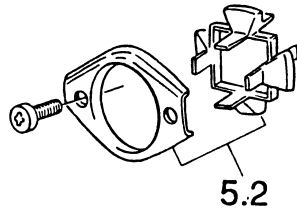

2/5.FE

ELECTRIC COMPONENTS

Mod.: "C700G/W, C700G/B, C700G/GRN, C700G/SS, C710G/W, C710G/A"

Ref. Table: 2/5.FE

<u>REF.</u>	<u>CODE</u>	<u>DESCRIPTION</u>
5.1	051036	Terminal block
5.2	052001	Wire fastener
5.6	084007	Spark plug - 400 mm
=	084009	Spark plug - 700 mm
=	084010	Spark plug - 800 mm
5.7	035033	Spark plug spring
5.8	082047.1	Ignition coil (4 spark)
5.9	081031	Ignition push-button (Brown)
=	081033	Ignition push-button (White)
=	081032	Ignition push-button (Black)
5.14	003023	Retaining ring
	113155RF	Wiring
	6305005	LPG gas conversion kit