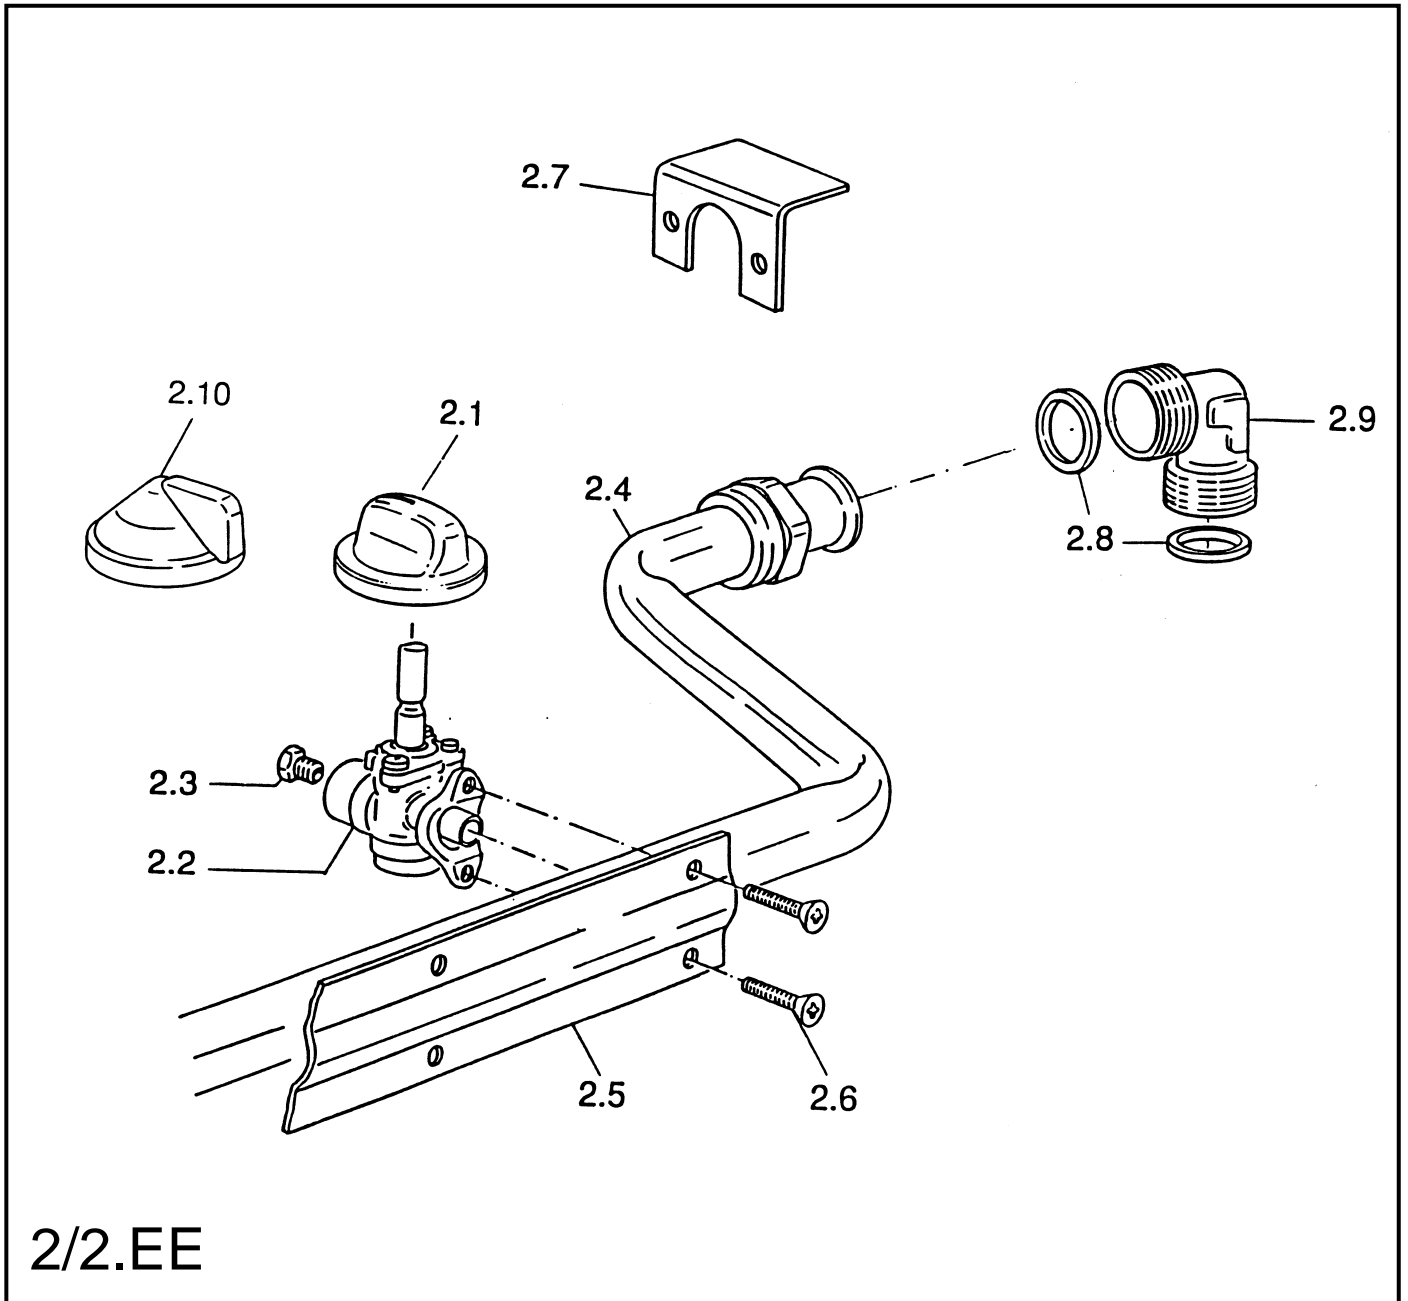

C700G/W

Caple Gas Hob White

TECHNICAL INFORMATION

2/1.AZ

“4 GAS” HOBS
Mod.: “C700G/W, C700G/B”

Ref. Table: 2/1.AZ

<u>REF.</u>	<u>CODE</u>	<u>DESCRIPTION</u>
1.1	331634011	Hob top (White) - Mod. C700G/W
=	33163401B	Hob top (Moka) - Mod. C700G/B
1.2	0752016	Control panel - Mod. C700G/W
=	0752015	Control panel - Mod. C700G/B
1.3	069021035	Front control panel bracket - Mod. C700G/W
=	069021021	Front control panel bracket - Mod. C700G/B
1.4	001059	Screw - Mod. C700G/W
=	001062	Screw - Mod. C700G/B
1.5	094081	Fixing plate
1.6	069020035	Rear control panel bracket - Mod. C700G/W
=	069020021	Rear control panel bracket - Mod. C700G/B
1.7	217277	Top grate
1.9	4106311	Burner casing
1.10	053026	Seal
1.11	094154	Fixing bracket
1.12	001130	Screw
–	110797.1	Instruction booklet

2/1.BA

“4 GAS” HOB
Mod.: “C700G/GRN”

Ref. Table: 2/1.BA

<u>REF.</u>	<u>CODE</u>	<u>DESCRIPTION</u>
1.1	331634017	Hob top
1.2	35P18807CP	Control panel
1.7	217277	Top grate
1.9	4106311	Burner casing
1.10	053026	Seal
1.11	094154	Fixing bracket
1.12	001130	Screw
–	110797.1	Instruction booklet

GAS SECTION

Mod.: "C700G/W, C700G/B, C700G/GRN, C700G/SS, C710G/W, C710G/A"

Ref. Table: 2/2.EE

<u>REF.</u>	<u>CODE</u>	<u>DESCRIPTION</u>
2.1	218A003102	Knob - (White)
=	218P004102	Knob - (Brown)
=	218P002102	Knob - (Black)
2.2	106076	Tap - Ø 0.40 A
=	106078	Tap - Ø 0.60 SR
=	106079	Tap - Ø 0.55 R
=	106155	Tap - Ø 0.43 UR
2.3	101133	Injector - Ø 0.65 (G 20)
=	101099	Injector - Ø 0.85 (G 20)
=	101106	Injector - Ø 1.10 (G 20)
=	101124	Injector - Ø .15 (G 20)
2.4	3426340G02	4 gas inlet pipe
2.5	094088004	Tap bracket
2.6	001060	Screw
2.7	094085	Fixing plate
2.8	053024.1	Pipe joint
2.9	067016	Elbow
2.10	2183383115	Knob - (White)
=	2183382115	Knob - (Black)