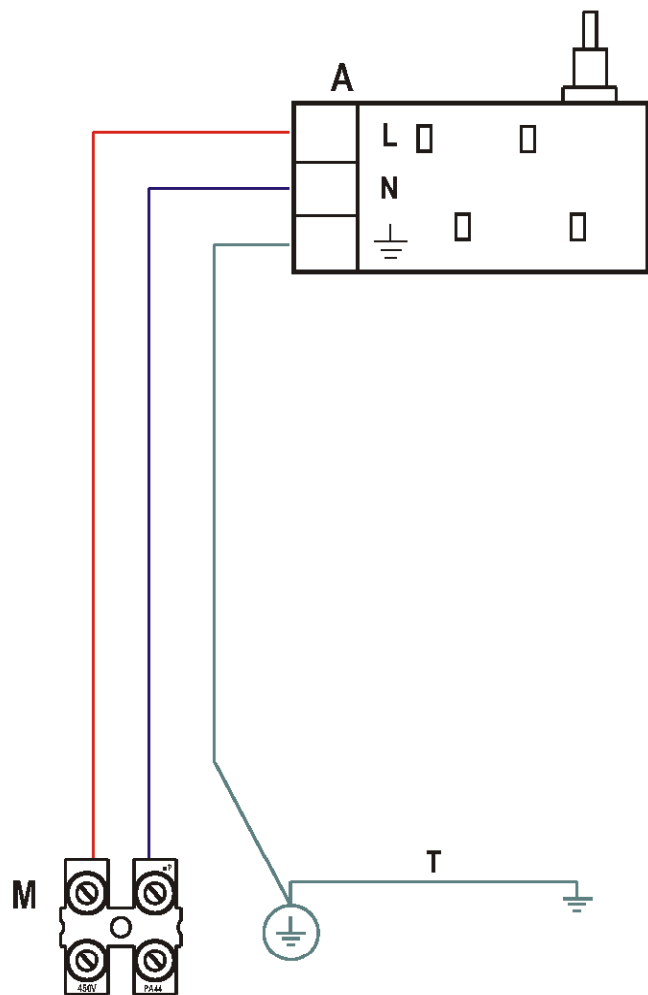

ELECTRIC COMPONENTS

Mod.: "C700G/W, C700G/B, C700G/GRN, C700G/SS, C710G/W, C710G/A"

Ref. Table: 2/5.FE

<u>REF.</u>	<u>CODE</u>	<u>DESCRIPTION</u>
5.1	051036	Terminal block
5.2	052001	Wire fastener
5.6	084007	Spark plug - 400 mm
=	084009	Spark plug - 700 mm
=	084010	Spark plug - 800 mm
5.7	035033	Spark plug spring
5.8	082047.1	Ignition coil (4 spark)
5.9	081031	Ignition push-button (Brown)
=	081033	Ignition push-button (White)
=	081032	Ignition push-button (Black)
5.14	003023	Retaining ring
	113155RF	Wiring
	6305005	LPG gas conversion kit

ELECTRIC DIAGRAM KEY

- A IGNITION COIL
- M TERMINAL BLOCK
- T EARTH CONNECTION

C700G/W

Cable Gas Hob White