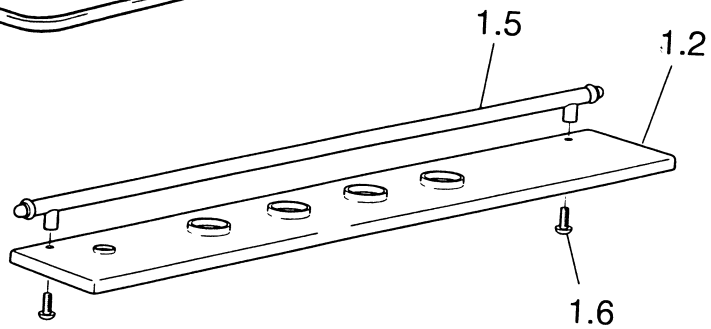

# C700G/SS

Caple Gas Hob Stainless Steel

TECHNICAL INFORMATION

2/1.AZ

**“4 GAS” HOBS**  
**Mod.: “C700G/W, C700G/B”**

Ref. Table: 2/1.AZ

<u>REF.</u>	<u>CODE</u>	<u>DESCRIPTION</u>
1.1	331634011	Hob top (White) - Mod. C700G/W
=	33163401B	Hob top (Moka) - Mod. C700G/B
1.2	0752016	Control panel - Mod. C700G/W
=	0752015	Control panel - Mod. C700G/B
1.3	069021035	Front control panel bracket - Mod. C700G/W
=	069021021	Front control panel bracket - Mod. C700G/B
1.4	001059	Screw - Mod. C700G/W
=	001062	Screw - Mod. C700G/B
1.5	094081	Fixing plate
1.6	069020035	Rear control panel bracket - Mod. C700G/W
=	069020021	Rear control panel bracket - Mod. C700G/B
1.7	217277	Top grate
1.9	4106311	Burner casing
1.10	053026	Seal
1.11	094154	Fixing bracket
1.12	001130	Screw
–	110797.1	Instruction booklet

2/1.BA

**“4 GAS” HOB**  
**Mod.: “C700G/GRN”**

Ref. Table: 2/1.BA

<u>REF.</u>	<u>CODE</u>	<u>DESCRIPTION</u>
1.1	331634017	Hob top
1.2	35P18807CP	Control panel
1.7	217277	Top grate
1.9	4106311	Burner casing
1.10	053026	Seal
1.11	094154	Fixing bracket
1.12	001130	Screw
–	110797.1	Instruction booklet

## **GAS SECTION**

**Mod.: "C700G/W, C700G/B, C700G/GRN, C700G/SS, C710G/W, C710G/A"**

Ref. Table: 2/2.EE

<u>REF.</u>	<u>CODE</u>	<u>DESCRIPTION</u>
2.1	218A003102	Knob - (White)
=	218P004102	Knob - (Brown)
=	218P002102	Knob - (Black)
2.2	106076	Tap - Ø 0.40 A
=	106078	Tap - Ø 0.60 SR
=	106079	Tap - Ø 0.55 R
=	106155	Tap - Ø 0.43 UR
2.3	101133	Injector - Ø 0.65 (G 20)
=	101099	Injector - Ø 0.85 (G 20)
=	101106	Injector - Ø 1.10 (G 20)
=	101124	Injector - Ø .15 (G 20)
2.4	3426340G02	4 gas inlet pipe
2.5	094088004	Tap bracket
2.6	001060	Screw
2.7	094085	Fixing plate
2.8	053024.1	Pipe joint
2.9	067016	Elbow
2.10	2183383115	Knob - (White)
=	2183382115	Knob - (Black)