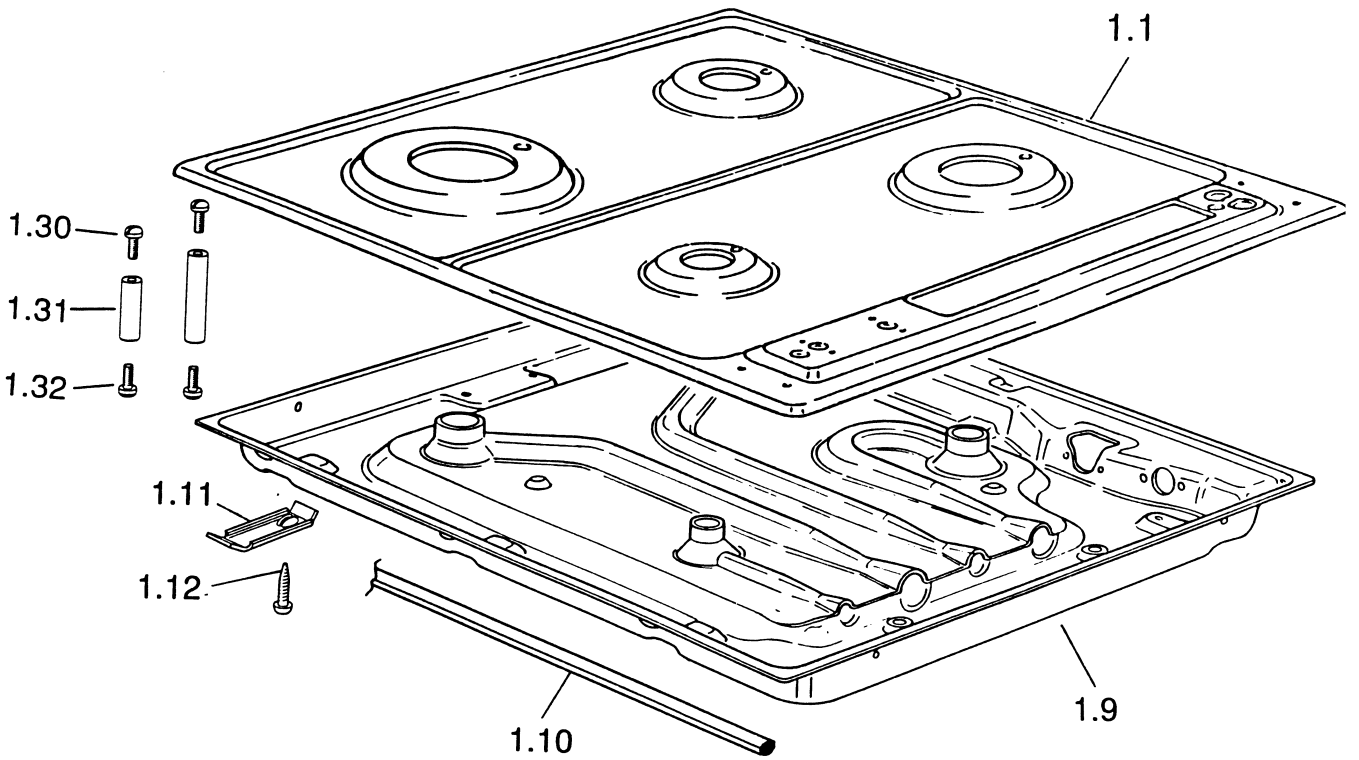

# C700G/SS

Caple Gas Hob Stainless Steel

TECHNICAL INFORMATION

2/1.AZ

**“4 GAS” HOBS**  
**Mod.: “C700G/W, C700G/B”**

Ref. Table: 2/1.AZ

<u>REF.</u>	<u>CODE</u>	<u>DESCRIPTION</u>
1.1	331634011	Hob top (White) - Mod. C700G/W
=	33163401B	Hob top (Moka) - Mod. C700G/B
1.2	0752016	Control panel - Mod. C700G/W
=	0752015	Control panel - Mod. C700G/B
1.3	069021035	Front control panel bracket - Mod. C700G/W
=	069021021	Front control panel bracket - Mod. C700G/B
1.4	001059	Screw - Mod. C700G/W
=	001062	Screw - Mod. C700G/B
1.5	094081	Fixing plate
1.6	069020035	Rear control panel bracket - Mod. C700G/W
=	069020021	Rear control panel bracket - Mod. C700G/B
1.7	217277	Top grate
1.9	4106311	Burner casing
1.10	053026	Seal
1.11	094154	Fixing bracket
1.12	001130	Screw
–	110797.1	Instruction booklet

2/1.BA

**“4 GAS” HOB**  
**Mod.: “C700G/GRN”**

Ref. Table: 2/1.BA

<u>REF.</u>	<u>CODE</u>	<u>DESCRIPTION</u>
1.1	331634017	Hob top
1.2	35P18807CP	Control panel
1.7	217277	Top grate
1.9	4106311	Burner casing
1.10	053026	Seal
1.11	094154	Fixing bracket
1.12	001130	Screw
–	110797.1	Instruction booklet

## **GAS SECTION**

**Mod.: "C700G/W, C700G/B, C700G/GRN, C700G/SS, C710G/W, C710G/A"**

Ref. Table: 2/2.EE

<u>REF.</u>	<u>CODE</u>	<u>DESCRIPTION</u>
2.1	218A003102	Knob - (White)
=	218P004102	Knob - (Brown)
=	218P002102	Knob - (Black)
2.2	106076	Tap - Ø 0.40 A
=	106078	Tap - Ø 0.60 SR
=	106079	Tap - Ø 0.55 R
=	106155	Tap - Ø 0.43 UR
2.3	101133	Injector - Ø 0.65 (G 20)
=	101099	Injector - Ø 0.85 (G 20)
=	101106	Injector - Ø 1.10 (G 20)
=	101124	Injector - Ø .15 (G 20)
2.4	3426340G02	4 gas inlet pipe
2.5	094088004	Tap bracket
2.6	001060	Screw
2.7	094085	Fixing plate
2.8	053024.1	Pipe joint
2.9	067016	Elbow
2.10	2183383115	Knob - (White)
=	2183382115	Knob - (Black)