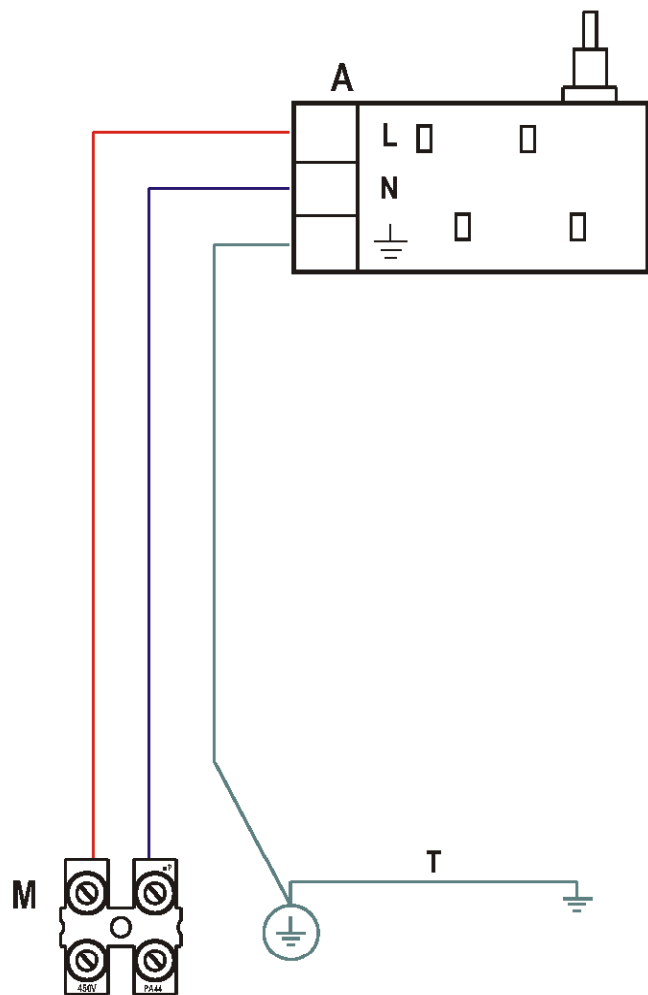

ELECTRIC COMPONENTS

Mod.: "C700G/W, C700G/B, C700G/GRN, C700G/SS, C710G/W, C710G/A"

Ref. Table: 2/5.FE

<u>REF.</u>	<u>CODE</u>	<u>DESCRIPTION</u>
5.1	051036	Terminal block
5.2	052001	Wire fastener
5.6	084007	Spark plug - 400 mm
=	084009	Spark plug - 700 mm
=	084010	Spark plug - 800 mm
5.7	035033	Spark plug spring
5.8	082047.1	Ignition coil (4 spark)
5.9	081031	Ignition push-button (Brown)
=	081033	Ignition push-button (White)
=	081032	Ignition push-button (Black)
5.14	003023	Retaining ring
	113155RF	Wiring
	6305005	LPG gas conversion kit

ELECTRIC DIAGRAM KEY

- A IGNITION COIL
- M TERMINAL BLOCK
- T EARTH CONNECTION

C700G/SS

Capele Gas Hob Stainless Steel