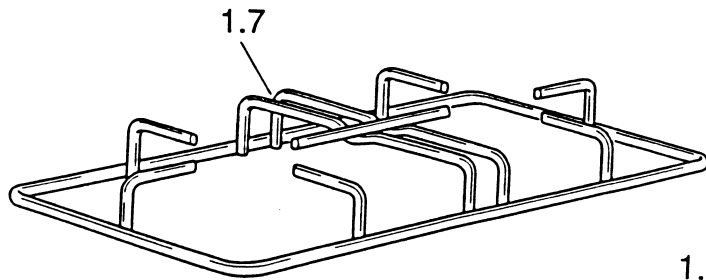

# C700G/SS

Caple Gas Hob Stainless Steel

TECHNICAL INFORMATION

2/1.AZ

**“4 GAS” HOBS**  
**Mod.: “C700G/W, C700G/B”**

Ref. Table: 2/1.AZ

<u>REF.</u>	<u>CODE</u>	<u>DESCRIPTION</u>
1.1	331634011	Hob top (White) - Mod. C700G/W
=	33163401B	Hob top (Moka) - Mod. C700G/B
1.2	0752016	Control panel - Mod. C700G/W
=	0752015	Control panel - Mod. C700G/B
1.3	069021035	Front control panel bracket - Mod. C700G/W
=	069021021	Front control panel bracket - Mod. C700G/B
1.4	001059	Screw - Mod. C700G/W
=	001062	Screw - Mod. C700G/B
1.5	094081	Fixing plate
1.6	069020035	Rear control panel bracket - Mod. C700G/W
=	069020021	Rear control panel bracket - Mod. C700G/B
1.7	217277	Top grate
1.9	4106311	Burner casing
1.10	053026	Seal
1.11	094154	Fixing bracket
1.12	001130	Screw
–	110797.1	Instruction booklet

2/1.BA

**“4 GAS” HOB**  
**Mod.: “C700G/GRN”**

Ref. Table: 2/1.BA

<u>REF.</u>	<u>CODE</u>	<u>DESCRIPTION</u>
1.1	331634017	Hob top
1.2	35P18807CP	Control panel
1.7	217277	Top grate
1.9	4106311	Burner casing
1.10	053026	Seal
1.11	094154	Fixing bracket
1.12	001130	Screw
–	110797.1	Instruction booklet

## **GAS SECTION**

**Mod.: "C700G/W, C700G/B, C700G/GRN, C700G/SS, C710G/W, C710G/A"**

Ref. Table: 2/2.EE

<u>REF.</u>	<u>CODE</u>	<u>DESCRIPTION</u>
2.1	218A003102	Knob - (White)
=	218P004102	Knob - (Brown)
=	218P002102	Knob - (Black)
2.2	106076	Tap - Ø 0.40 A
=	106078	Tap - Ø 0.60 SR
=	106079	Tap - Ø 0.55 R
=	106155	Tap - Ø 0.43 UR
2.3	101133	Injector - Ø 0.65 (G 20)
=	101099	Injector - Ø 0.85 (G 20)
=	101106	Injector - Ø 1.10 (G 20)
=	101124	Injector - Ø .15 (G 20)
2.4	3426340G02	4 gas inlet pipe
2.5	094088004	Tap bracket
2.6	001060	Screw
2.7	094085	Fixing plate
2.8	053024.1	Pipe joint
2.9	067016	Elbow
2.10	2183383115	Knob - (White)
=	2183382115	Knob - (Black)