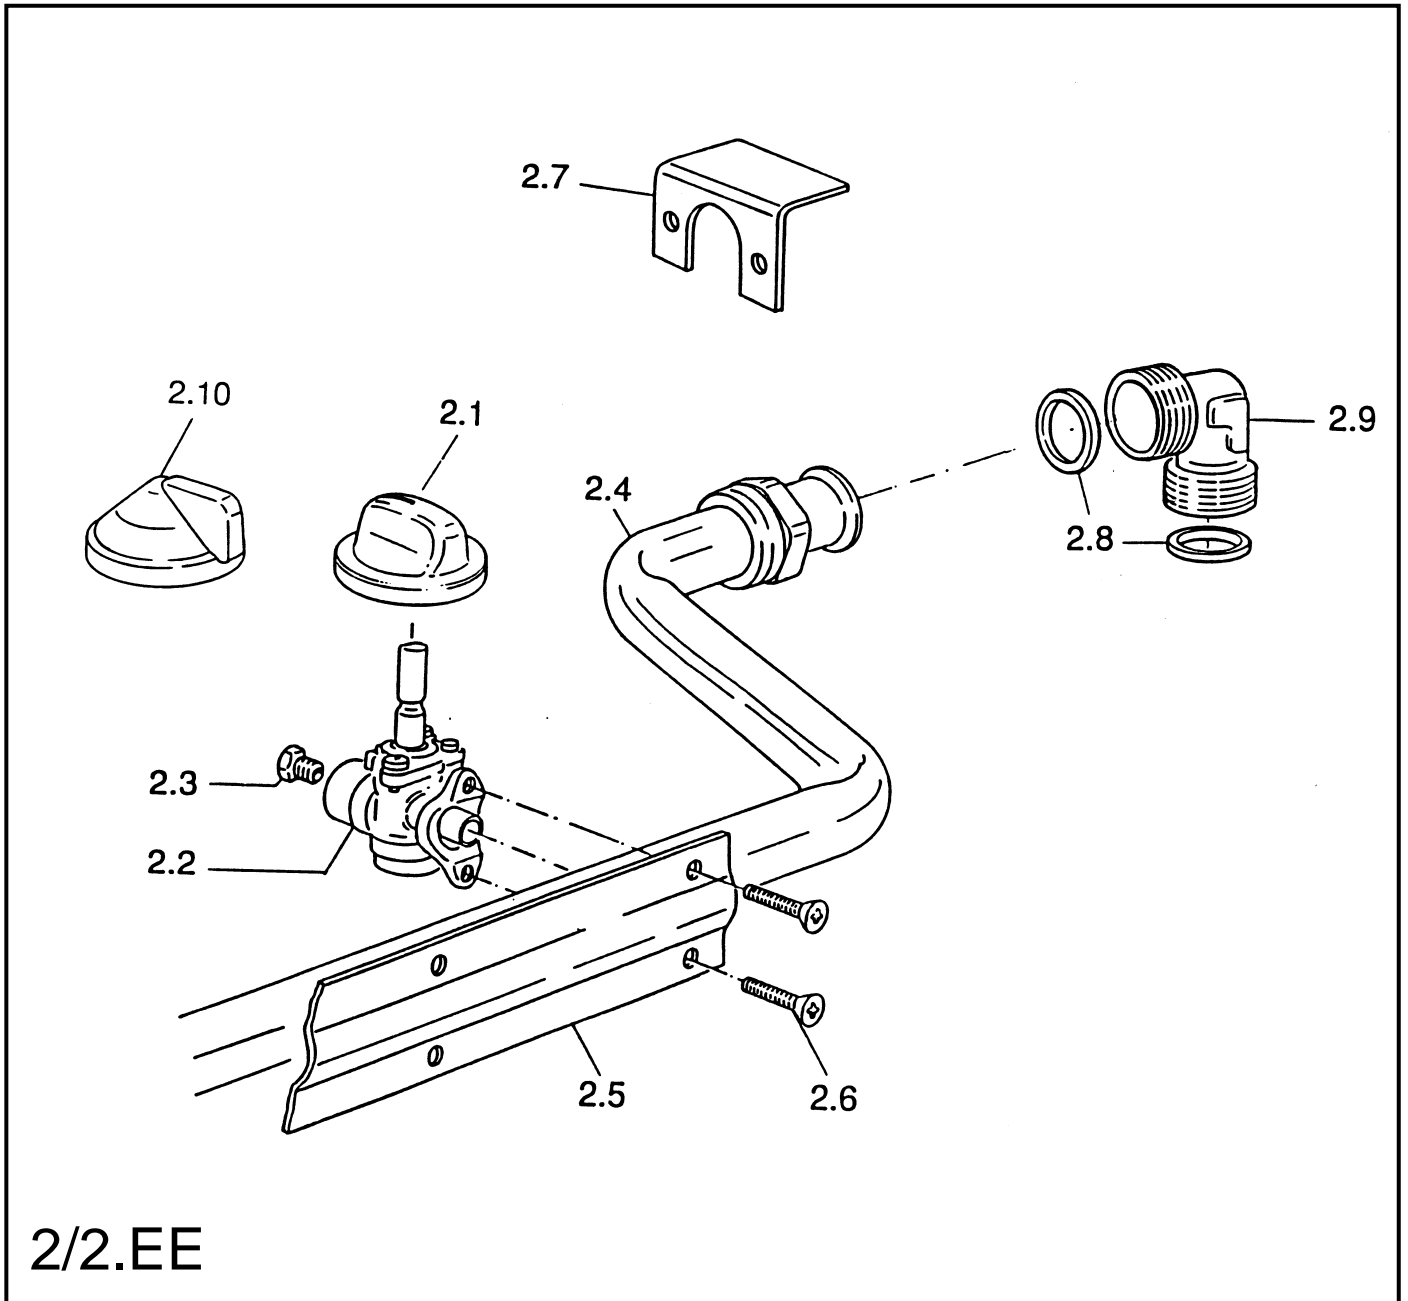

# C700G/SS

Caple Gas Hob Stainless Steel

TECHNICAL INFORMATION

2/1.AZ

**“4 GAS” HOBS**  
**Mod.: “C700G/W, C700G/B”**

Ref. Table: 2/1.AZ

<u>REF.</u>	<u>CODE</u>	<u>DESCRIPTION</u>
1.1	331634011	Hob top (White) - Mod. C700G/W
=	33163401B	Hob top (Moka) - Mod. C700G/B
1.2	0752016	Control panel - Mod. C700G/W
=	0752015	Control panel - Mod. C700G/B
1.3	069021035	Front control panel bracket - Mod. C700G/W
=	069021021	Front control panel bracket - Mod. C700G/B
1.4	001059	Screw - Mod. C700G/W
=	001062	Screw - Mod. C700G/B
1.5	094081	Fixing plate
1.6	069020035	Rear control panel bracket - Mod. C700G/W
=	069020021	Rear control panel bracket - Mod. C700G/B
1.7	217277	Top grate
1.9	4106311	Burner casing
1.10	053026	Seal
1.11	094154	Fixing bracket
1.12	001130	Screw
–	110797.1	Instruction booklet

2/1.BA

**“4 GAS” HOB**  
**Mod.: “C700G/GRN”**

Ref. Table: 2/1.BA

<u>REF.</u>	<u>CODE</u>	<u>DESCRIPTION</u>
1.1	331634017	Hob top
1.2	35P18807CP	Control panel
1.7	217277	Top grate
1.9	4106311	Burner casing
1.10	053026	Seal
1.11	094154	Fixing bracket
1.12	001130	Screw
–	110797.1	Instruction booklet

## **GAS SECTION**

**Mod.: "C700G/W, C700G/B, C700G/GRN, C700G/SS, C710G/W, C710G/A"**

Ref. Table: 2/2.EE

<u>REF.</u>	<u>CODE</u>	<u>DESCRIPTION</u>
2.1	218A003102	Knob - (White)
=	218P004102	Knob - (Brown)
=	218P002102	Knob - (Black)
2.2	106076	Tap - Ø 0.40 A
=	106078	Tap - Ø 0.60 SR
=	106079	Tap - Ø 0.55 R
=	106155	Tap - Ø 0.43 UR
2.3	101133	Injector - Ø 0.65 (G 20)
=	101099	Injector - Ø 0.85 (G 20)
=	101106	Injector - Ø 1.10 (G 20)
=	101124	Injector - Ø .15 (G 20)
2.4	3426340G02	4 gas inlet pipe
2.5	094088004	Tap bracket
2.6	001060	Screw
2.7	094085	Fixing plate
2.8	053024.1	Pipe joint
2.9	067016	Elbow
2.10	2183383115	Knob - (White)
=	2183382115	Knob - (Black)