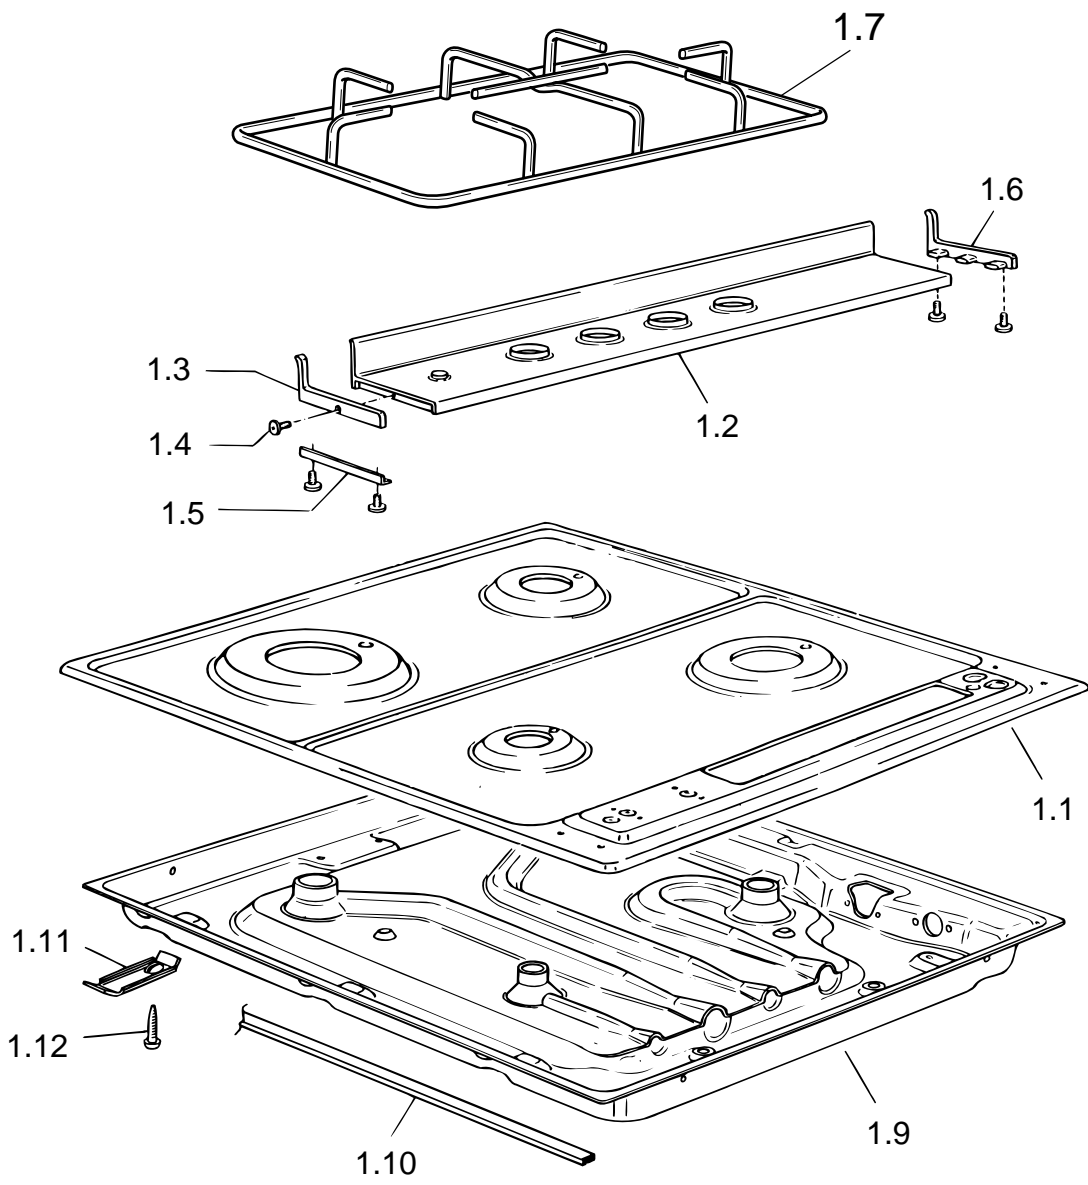

# C700G/SS

Caple Gas Hob Stainless Steel

TECHNICAL INFORMATION

2/1.AZ

**“4 GAS” HOBS**  
**Mod.: “C700G/W, C700G/B”**

Ref. Table: 2/1.AZ

<u>REF.</u>	<u>CODE</u>	<u>DESCRIPTION</u>
1.1	331634011	Hob top (White) - Mod. C700G/W
=	33163401B	Hob top (Moka) - Mod. C700G/B
1.2	0752016	Control panel - Mod. C700G/W
=	0752015	Control panel - Mod. C700G/B
1.3	069021035	Front control panel bracket - Mod. C700G/W
=	069021021	Front control panel bracket - Mod. C700G/B
1.4	001059	Screw - Mod. C700G/W
=	001062	Screw - Mod. C700G/B
1.5	094081	Fixing plate
1.6	069020035	Rear control panel bracket - Mod. C700G/W
=	069020021	Rear control panel bracket - Mod. C700G/B
1.7	217277	Top grate
1.9	4106311	Burner casing
1.10	053026	Seal
1.11	094154	Fixing bracket
1.12	001130	Screw
–	110797.1	Instruction booklet

2/1.BA

**“4 GAS” HOB**  
**Mod.: “C700G/GRN”**

Ref. Table: 2/1.BA

<u>REF.</u>	<u>CODE</u>	<u>DESCRIPTION</u>
1.1	331634017	Hob top
1.2	35P18807CP	Control panel
1.7	217277	Top grate
1.9	4106311	Burner casing
1.10	053026	Seal
1.11	094154	Fixing bracket
1.12	001130	Screw
–	110797.1	Instruction booklet

## **GAS SECTION**

**Mod.: "C700G/W, C700G/B, C700G/GRN, C700G/SS, C710G/W, C710G/A"**

Ref. Table: 2/2.EE

<u>REF.</u>	<u>CODE</u>	<u>DESCRIPTION</u>
2.1	218A003102	Knob - (White)
=	218P004102	Knob - (Brown)
=	218P002102	Knob - (Black)
2.2	106076	Tap - Ø 0.40 A
=	106078	Tap - Ø 0.60 SR
=	106079	Tap - Ø 0.55 R
=	106155	Tap - Ø 0.43 UR
2.3	101133	Injector - Ø 0.65 (G 20)
=	101099	Injector - Ø 0.85 (G 20)
=	101106	Injector - Ø 1.10 (G 20)
=	101124	Injector - Ø .15 (G 20)
2.4	3426340G02	4 gas inlet pipe
2.5	094088004	Tap bracket
2.6	001060	Screw
2.7	094085	Fixing plate
2.8	053024.1	Pipe joint
2.9	067016	Elbow
2.10	2183383115	Knob - (White)
=	2183382115	Knob - (Black)