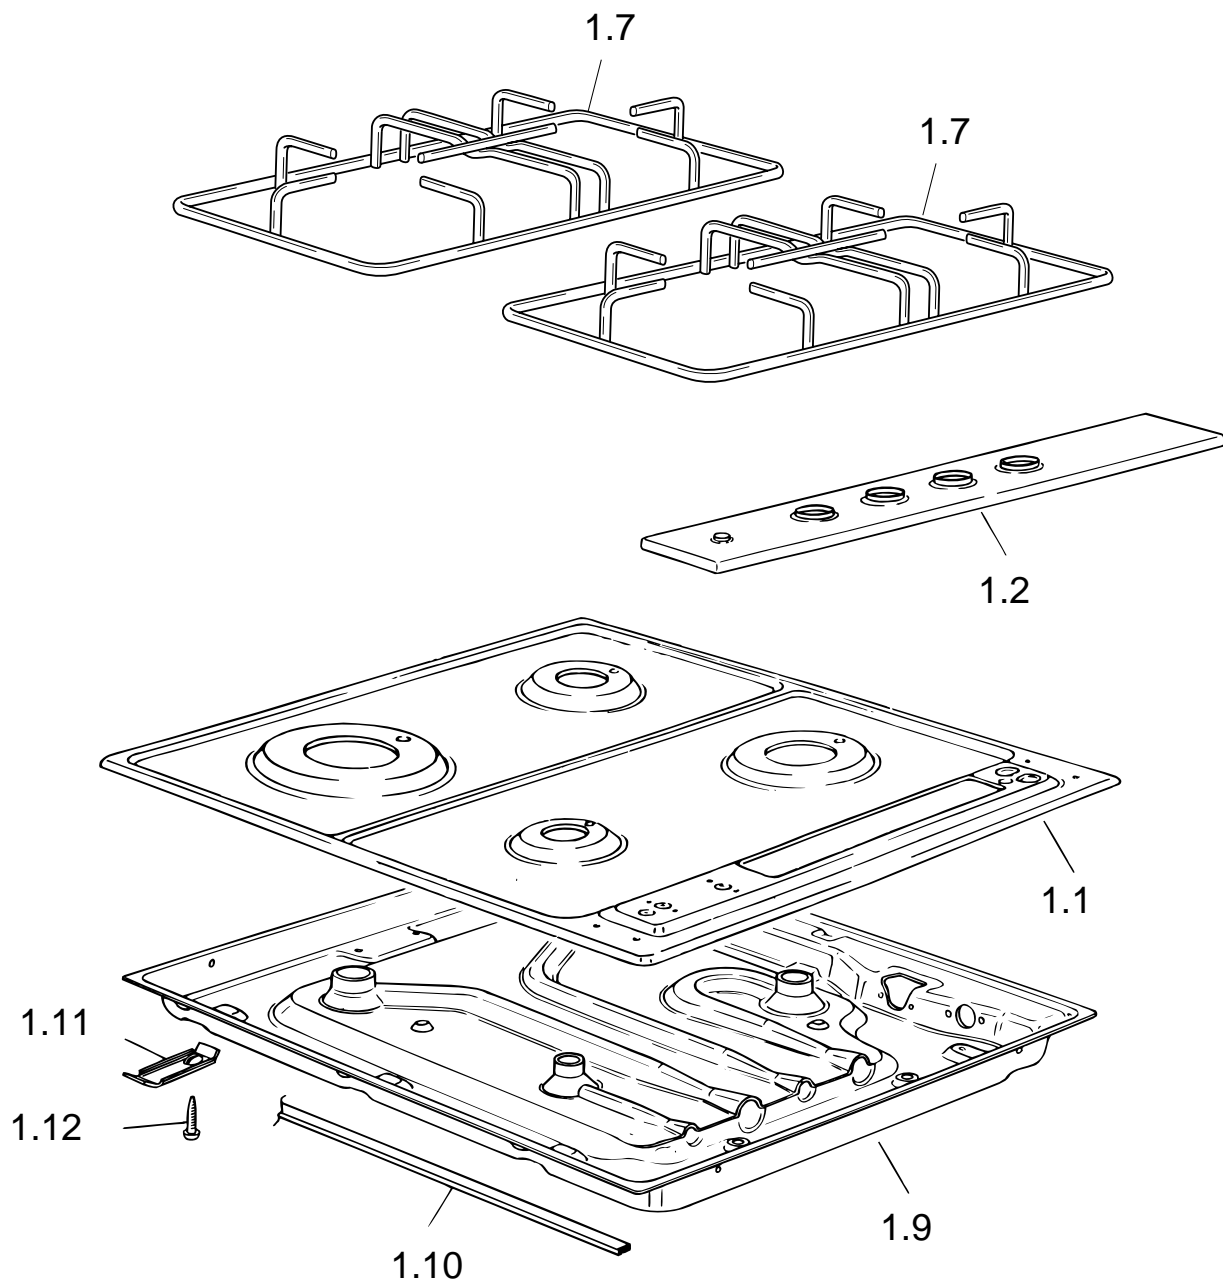

# C700G/SS

Caple Gas Hob Stainless Steel

TECHNICAL INFORMATION

2/1.AZ

**“4 GAS” HOBS**  
**Mod.: “C700G/W, C700G/B”**

Ref. Table: 2/1.AZ

<u>REF.</u>	<u>CODE</u>	<u>DESCRIPTION</u>
1.1	331634011	Hob top (White) - Mod. C700G/W
=	33163401B	Hob top (Moka) - Mod. C700G/B
1.2	0752016	Control panel - Mod. C700G/W
=	0752015	Control panel - Mod. C700G/B
1.3	069021035	Front control panel bracket - Mod. C700G/W
=	069021021	Front control panel bracket - Mod. C700G/B
1.4	001059	Screw - Mod. C700G/W
=	001062	Screw - Mod. C700G/B
1.5	094081	Fixing plate
1.6	069020035	Rear control panel bracket - Mod. C700G/W
=	069020021	Rear control panel bracket - Mod. C700G/B
1.7	217277	Top grate
1.9	4106311	Burner casing
1.10	053026	Seal
1.11	094154	Fixing bracket
1.12	001130	Screw
–	110797.1	Instruction booklet

2/1.BA

**“4 GAS” HOB**  
**Mod.: “C700G/GRN”**

Ref. Table: 2/1.BA

<u>REF.</u>	<u>CODE</u>	<u>DESCRIPTION</u>
1.1	331634017	Hob top
1.2	35P18807CP	Control panel
1.7	217277	Top grate
1.9	4106311	Burner casing
1.10	053026	Seal
1.11	094154	Fixing bracket
1.12	001130	Screw
–	110797.1	Instruction booklet

## **GAS SECTION**

**Mod.: "C700G/W, C700G/B, C700G/GRN, C700G/SS, C710G/W, C710G/A"**

Ref. Table: 2/2.EE

<u>REF.</u>	<u>CODE</u>	<u>DESCRIPTION</u>
2.1	218A003102	Knob - (White)
=	218P004102	Knob - (Brown)
=	218P002102	Knob - (Black)
2.2	106076	Tap - Ø 0.40 A
=	106078	Tap - Ø 0.60 SR
=	106079	Tap - Ø 0.55 R
=	106155	Tap - Ø 0.43 UR
2.3	101133	Injector - Ø 0.65 (G 20)
=	101099	Injector - Ø 0.85 (G 20)
=	101106	Injector - Ø 1.10 (G 20)
=	101124	Injector - Ø .15 (G 20)
2.4	3426340G02	4 gas inlet pipe
2.5	094088004	Tap bracket
2.6	001060	Screw
2.7	094085	Fixing plate
2.8	053024.1	Pipe joint
2.9	067016	Elbow
2.10	2183383115	Knob - (White)
=	2183382115	Knob - (Black)