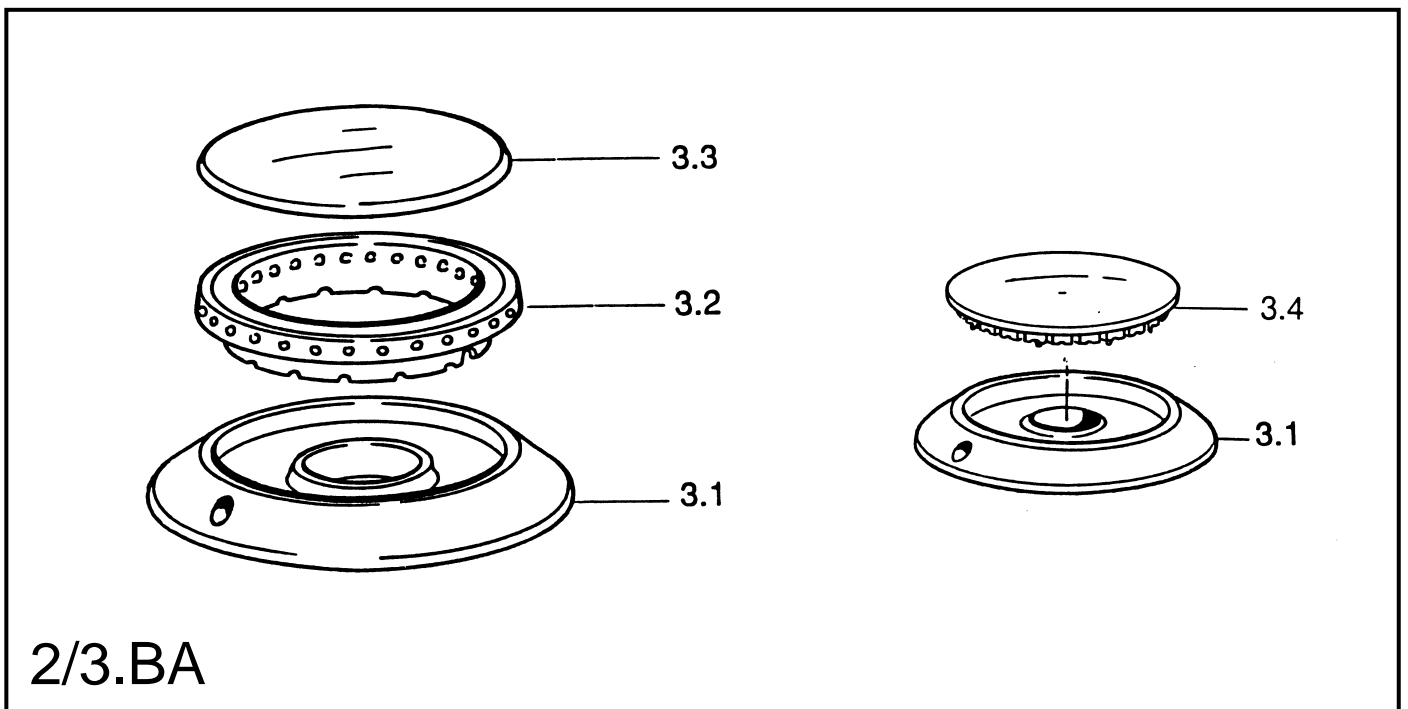

# C700G/SS

Caple Gas Hob Stainless Steel

TECHNICAL INFORMATION

2/1.AZ

**“4 GAS” HOBS**  
**Mod.: “C700G/W, C700G/B”**

Ref. Table: 2/1.AZ

<u>REF.</u>	<u>CODE</u>	<u>DESCRIPTION</u>
1.1	331634011	Hob top (White) - Mod. C700G/W
=	33163401B	Hob top (Moka) - Mod. C700G/B
1.2	0752016	Control panel - Mod. C700G/W
=	0752015	Control panel - Mod. C700G/B
1.3	069021035	Front control panel bracket - Mod. C700G/W
=	069021021	Front control panel bracket - Mod. C700G/B
1.4	001059	Screw - Mod. C700G/W
=	001062	Screw - Mod. C700G/B
1.5	094081	Fixing plate
1.6	069020035	Rear control panel bracket - Mod. C700G/W
=	069020021	Rear control panel bracket - Mod. C700G/B
1.7	217277	Top grate
1.9	4106311	Burner casing
1.10	053026	Seal
1.11	094154	Fixing bracket
1.12	001130	Screw
–	110797.1	Instruction booklet

2/1.BA

**“4 GAS” HOB**  
**Mod.: “C700G/GRN”**

Ref. Table: 2/1.BA

<u>REF.</u>	<u>CODE</u>	<u>DESCRIPTION</u>
1.1	331634017	Hob top
1.2	35P18807CP	Control panel
1.7	217277	Top grate
1.9	4106311	Burner casing
1.10	053026	Seal
1.11	094154	Fixing bracket
1.12	001130	Screw
–	110797.1	Instruction booklet

## **GAS SECTION**

**Mod.: "C700G/W, C700G/B, C700G/GRN, C700G/SS, C710G/W, C710G/A"**

Ref. Table: 2/2.EE

<u>REF.</u>	<u>CODE</u>	<u>DESCRIPTION</u>
2.1	218A003102	Knob - (White)
=	218P004102	Knob - (Brown)
=	218P002102	Knob - (Black)
2.2	106076	Tap - Ø 0.40 A
=	106078	Tap - Ø 0.60 SR
=	106079	Tap - Ø 0.55 R
=	106155	Tap - Ø 0.43 UR
2.3	101133	Injector - Ø 0.65 (G 20)
=	101099	Injector - Ø 0.85 (G 20)
=	101106	Injector - Ø 1.10 (G 20)
=	101124	Injector - Ø .15 (G 20)
2.4	3426340G02	4 gas inlet pipe
2.5	094088004	Tap bracket
2.6	001060	Screw
2.7	094085	Fixing plate
2.8	053024.1	Pipe joint
2.9	067016	Elbow
2.10	2183383115	Knob - (White)
=	2183382115	Knob - (Black)