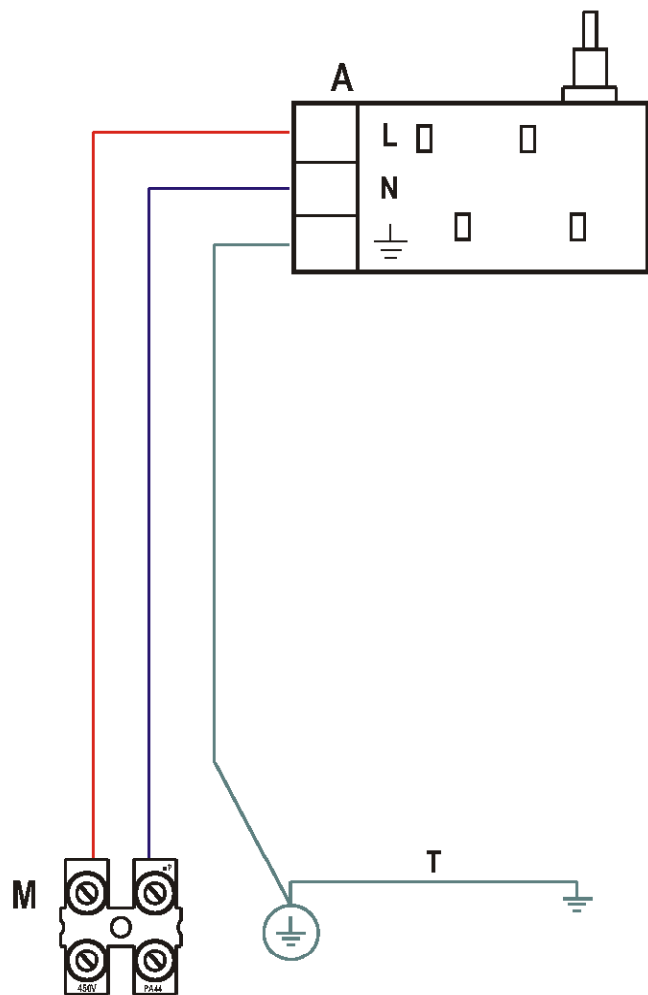

ELECTRIC COMPONENTS

Mod.: "C700G/BLU, C710G/BLU, C710G/GRN"

Ref. Table: 2/5.FE

<u>REF.</u>	<u>CODE</u>	<u>DESCRIPTION</u>
5.1	051036	Terminal block
5.2	052001	Wire fastener
5.6	084007	Spark plug - 400 mm
=	084009	Spark plug - 700 mm
=	084010	Spark plug - 800 mm
5.7	035033	Spark plug spring
5.8	082047.1	Ignition coil (4 spark)
5.9	081032	Ignition push-button (Black)
5.14	003023	Retaining ring
	113155RF	Wiring
	6305005	LPG gas conversion kit

ELECTRIC DIAGRAM KEY

- A IGNITION COIL
- M TERMINAL BLOCK
- T EARTH CONNECTION

caple
C700G/GRN
Caple Gas Hob Green