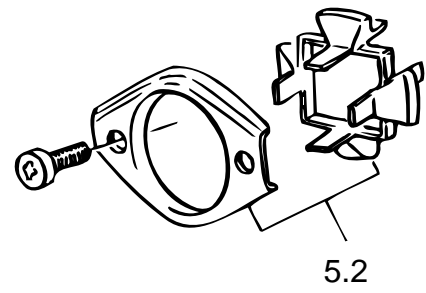

2/5.FE

ELECTRIC COMPONENTS

Mod.: "C700G/BLU, C710G/BLU, C710G/GRN"

Ref. Table: 2/5.FE

<u>REF.</u>	<u>CODE</u>	<u>DESCRIPTION</u>
5.1	051036	Terminal block
5.2	052001	Wire fastener
5.6	084007	Spark plug - 400 mm
=	084009	Spark plug - 700 mm
=	084010	Spark plug - 800 mm
5.7	035033	Spark plug spring
5.8	082047.1	Ignition coil (4 spark)
5.9	081032	Ignition push-button (Black)
5.14	003023	Retaining ring
	113155RF	Wiring
	6305005	LPG gas conversion kit