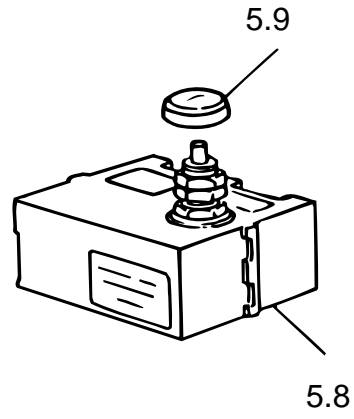

2/5.FE

ELECTRIC COMPONENTS

Mod.: "C700G/BLU, C710G/BLU, C710G/GRN"

Ref. Table: 2/5.FE

<u>REF.</u>	<u>CODE</u>	<u>DESCRIPTION</u>
5.1	051036	Terminal block
5.2	052001	Wire fastener
5.6	084007	Spark plug - 400 mm
=	084009	Spark plug - 700 mm
=	084010	Spark plug - 800 mm
5.7	035033	Spark plug spring
5.8	082047.1	Ignition coil (4 spark)
5.9	081032	Ignition push-button (Black)
5.14	003023	Retaining ring
	113155RF	Wiring
	6305005	LPG gas conversion kit