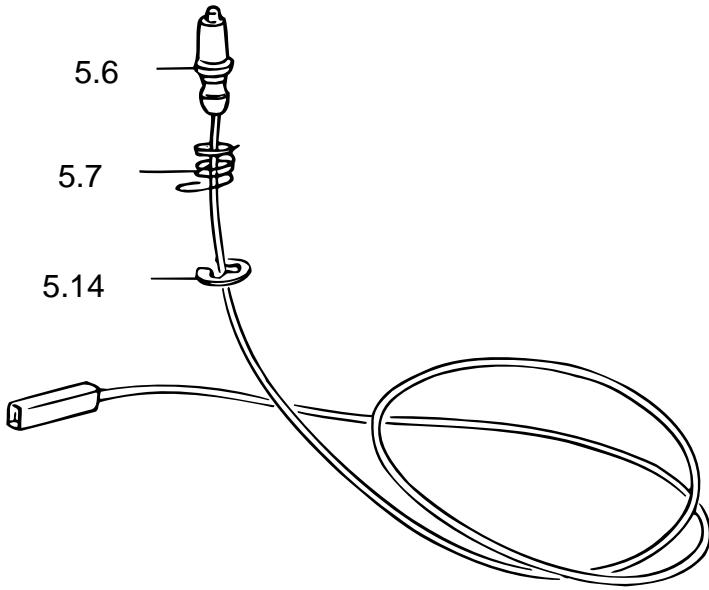

2/5.FE

ELECTRIC COMPONENTS

Mod.: "C700G/BLU, C710G/BLU, C710G/GRN"

Ref. Table: 2/5.FE

<u>REF.</u>	<u>CODE</u>	<u>DESCRIPTION</u>
5.1	051036	Terminal block
5.2	052001	Wire fastener
5.6	084007	Spark plug - 400 mm
=	084009	Spark plug - 700 mm
=	084010	Spark plug - 800 mm
5.7	035033	Spark plug spring
5.8	082047.1	Ignition coil (4 spark)
5.9	081032	Ignition push-button (Black)
5.14	003023	Retaining ring
	113155RF	Wiring
	6305005	LPG gas conversion kit