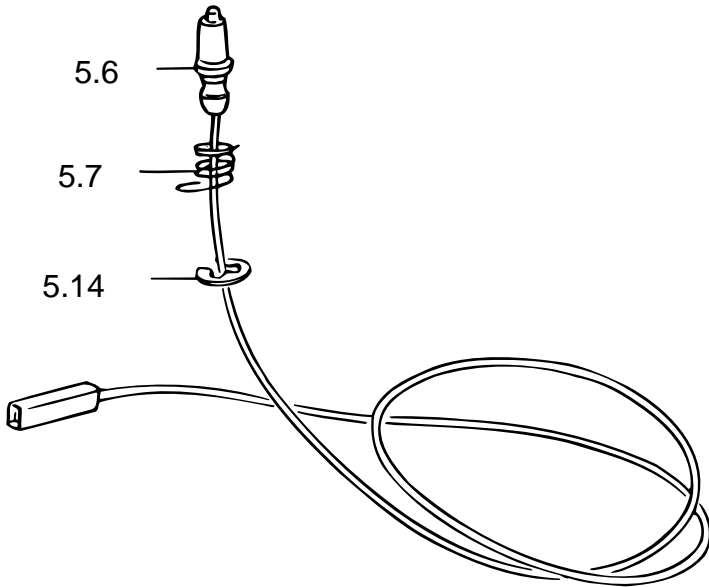

2/5.FE

ELECTRIC COMPONENTS

Mod.: "C700G/BLU, C710G/BLU, C710G/GRN"

Ref. Table: 2/5.FE

<u>REF.</u>	<u>CODE</u>	<u>DESCRIPTION</u>
5.1	051036	Terminal block
5.2	052001	Wire fastener
5.6	084007	Spark plug - 400 mm
=	084009	Spark plug - 700 mm
=	084010	Spark plug - 800 mm
5.7	035033	Spark plug spring
5.8	082047.1	Ignition coil (4 spark)
5.9	081032	Ignition push-button (Black)
5.14	003023	Retaining ring
	113155RF	Wiring
	6305005	LPG gas conversion kit