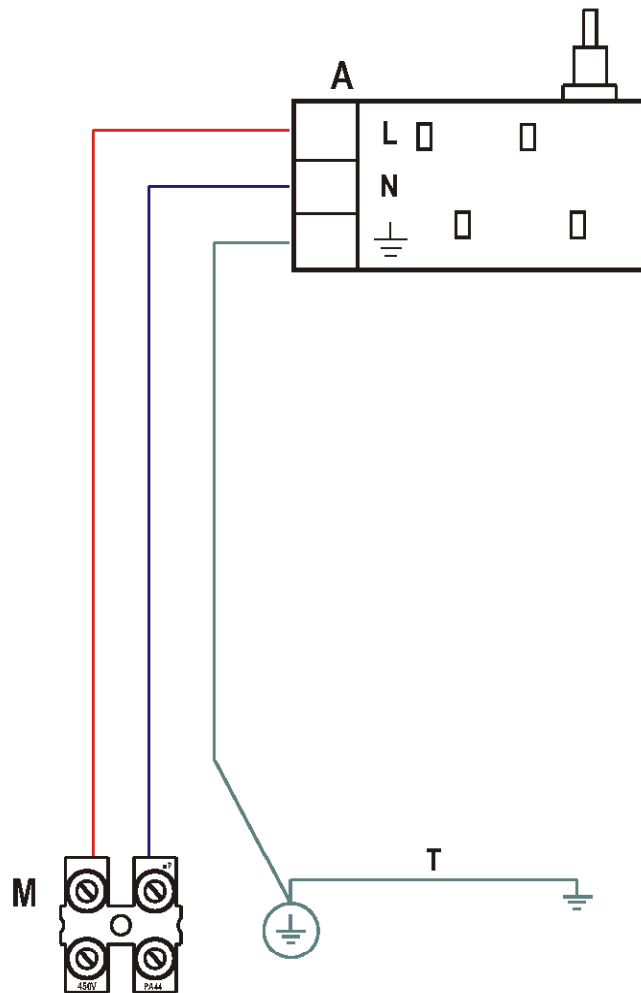

ELECTRIC COMPONENTS

Mod.: "C700G/BLU, C710G/BLU, C710G/GRN"

Ref. Table: 2/5.FE

<u>REF.</u>	<u>CODE</u>	<u>DESCRIPTION</u>
5.1	051036	Terminal block
5.2	052001	Wire fastener
5.6	084007	Spark plug - 400 mm
=	084009	Spark plug - 700 mm
=	084010	Spark plug - 800 mm
5.7	035033	Spark plug spring
5.8	082047.1	Ignition coil (4 spark)
5.9	081032	Ignition push-button (Black)
5.14	003023	Retaining ring
	113155RF	Wiring
	6305005	LPG gas conversion kit

ELECTRIC DIAGRAM KEY

- A IGNITION COIL
- M TERMINAL BLOCK
- T EARTH CONNECTION

C700G/BLU
Cable Gas Hob Blue