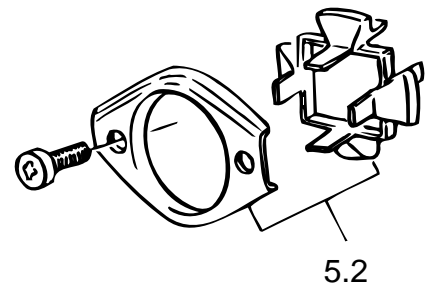

2/5.FE

ELECTRIC COMPONENTS

Mod.: "C700G/BLU, C710G/BLU, C710G/GRN"

Ref. Table: 2/5.FE

<u>REF.</u>	<u>CODE</u>	<u>DESCRIPTION</u>
5.1	051036	Terminal block
5.2	052001	Wire fastener
5.6	084007	Spark plug - 400 mm
=	084009	Spark plug - 700 mm
=	084010	Spark plug - 800 mm
5.7	035033	Spark plug spring
5.8	082047.1	Ignition coil (4 spark)
5.9	081032	Ignition push-button (Black)
5.14	003023	Retaining ring
	113155RF	Wiring
	6305005	LPG gas conversion kit