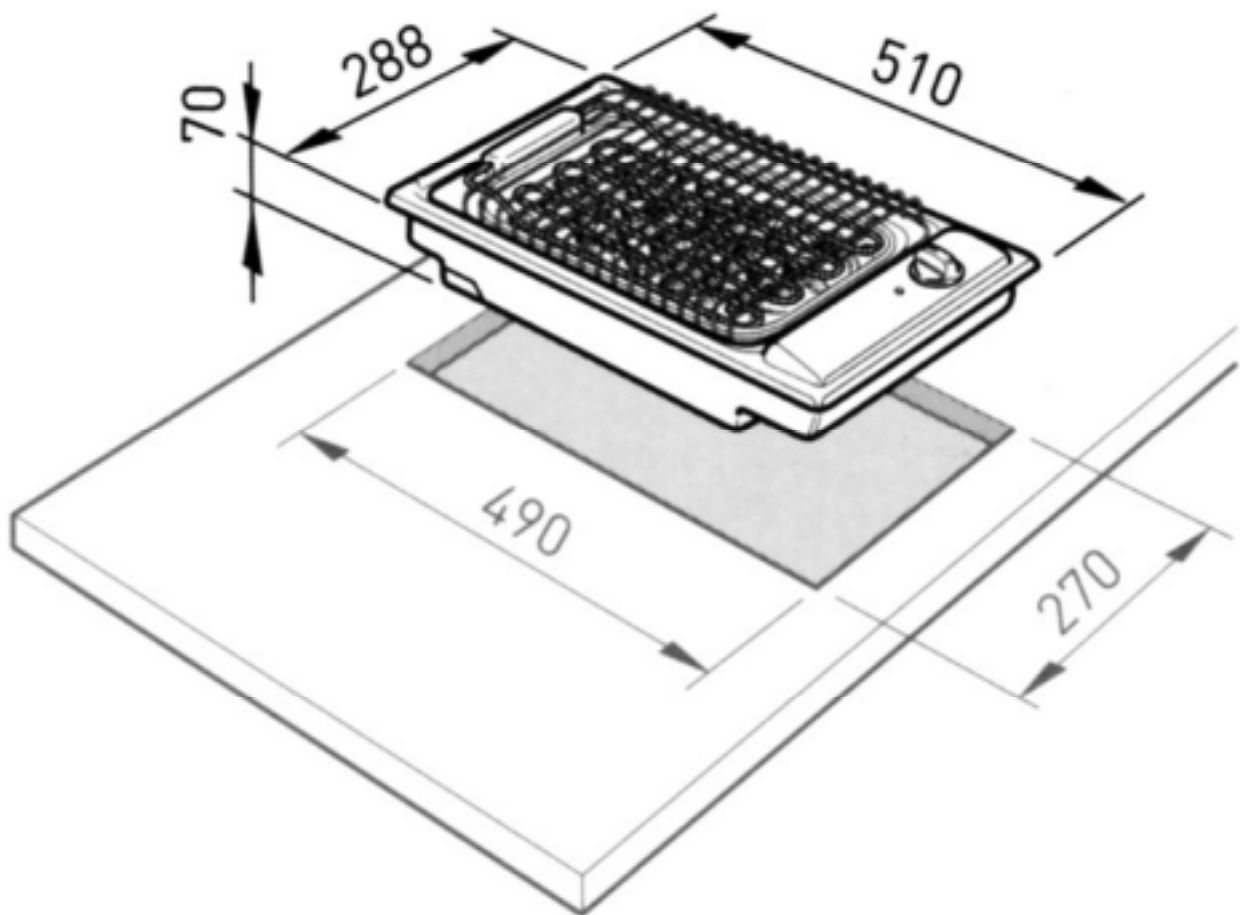

# C670E/SS

Caple Domino Barbeque Stainless Steel

TECHNICAL INFORMATION

# C670E/SS

Caple Domino Barbeque Stainless Steel

# C 670E/SS

P3B0CP002X

tav. 1

cat. 18.P1975

REF.	CODE	DESCRIPTION
1	334B015SC1	"Domino" cooktop
2	218P002103	Knob (Black)
3	214063	Nut
5	050019004	Energy regulator
7	217495	Pan-support
8	103503	Pumice stone
9	4113B01	Pumice stone tray
10	053065	Gasket
11	4113B02	Casing
12	054041	Cord 3x1,5 mm <sup>2</sup>
13	051046	Terminal block
16	4933B001	Tiltable electric element group
17	069079	Tiltable electric element support
18	062085004	Tiltable electric element
19	073043	Control lamp
20	073060	Control lamp cover (orange)
21	053055	Switch insulation
24	053079	Knob rubber
25	003056	O ring
26	071057	Bolt
27	103534	Ball
28	035096	Spring
29	001133	Grub screw
30	053081	Gasket
32	214046	Nut
33	001069	Screw
34	094347	Bracket
35	103210.1	Energy regulator support
-	1131112	Wiring
-	1101583.1	Instruction booklet

**ELECTRIC DIAGRAM KEY**

- F1 Element energy regulator
- R Element
- S1 Line pilot lamp
- M Terminal block
- T Earth connection

**C670E/SS**

Caple Domino Barbeque Stainless Steel