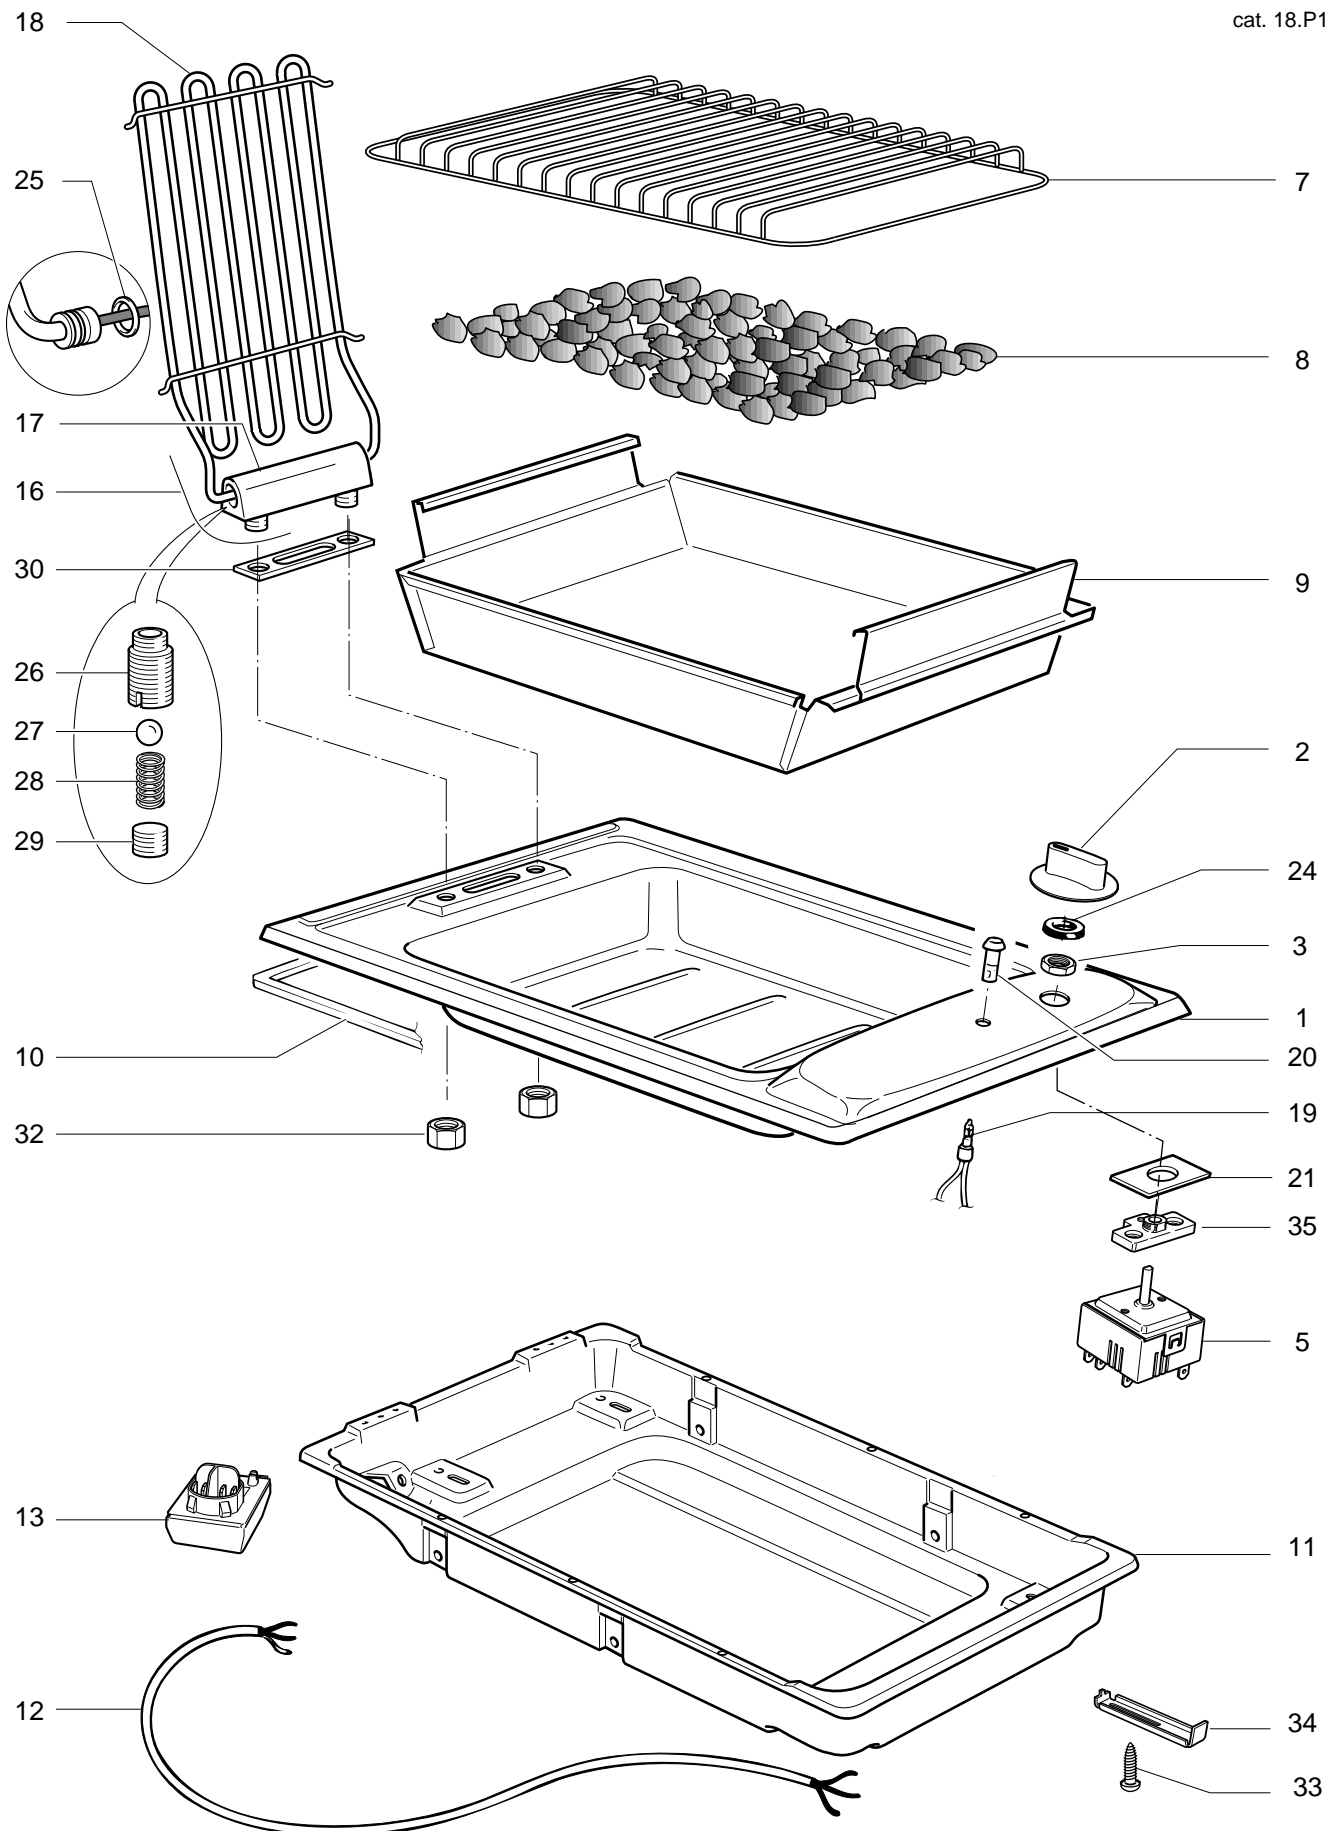

# C670E/SS

Caple Domino Barbeque Stainless Steel

TECHNICAL INFORMATION

# C670E/SS

Caple Domino Barbeque Stainless Steel

# C 670E/SS

P3B0CP002X

tav. 1

cat. 18.P1975

REF.	CODE	DESCRIPTION
1	334B015SC1	"Domino" cooktop
2	218P002103	Knob (Black)
3	214063	Nut
5	050019004	Energy regulator
7	217495	Pan-support
8	103503	Pumice stone
9	4113B01	Pumice stone tray
10	053065	Gasket
11	4113B02	Casing
12	054041	Cord 3x1,5 mm <sup>2</sup>
13	051046	Terminal block
16	4933B001	Tiltable electric element group
17	069079	Tiltable electric element support
18	062085004	Tiltable electric element
19	073043	Control lamp
20	073060	Control lamp cover (orange)
21	053055	Switch insulation
24	053079	Knob rubber
25	003056	O ring
26	071057	Bolt
27	103534	Ball
28	035096	Spring
29	001133	Grub screw
30	053081	Gasket
32	214046	Nut
33	001069	Screw
34	094347	Bracket
35	103210.1	Energy regulator support
-	1131112	Wiring
-	1101583.1	Instruction booklet

**ELECTRIC DIAGRAM KEY**

- F1 Element energy regulator
- R Element
- S1 Line pilot lamp
- M Terminal block
- T Earth connection

**C670E/SS**

Caple Domino Barbeque Stainless Steel