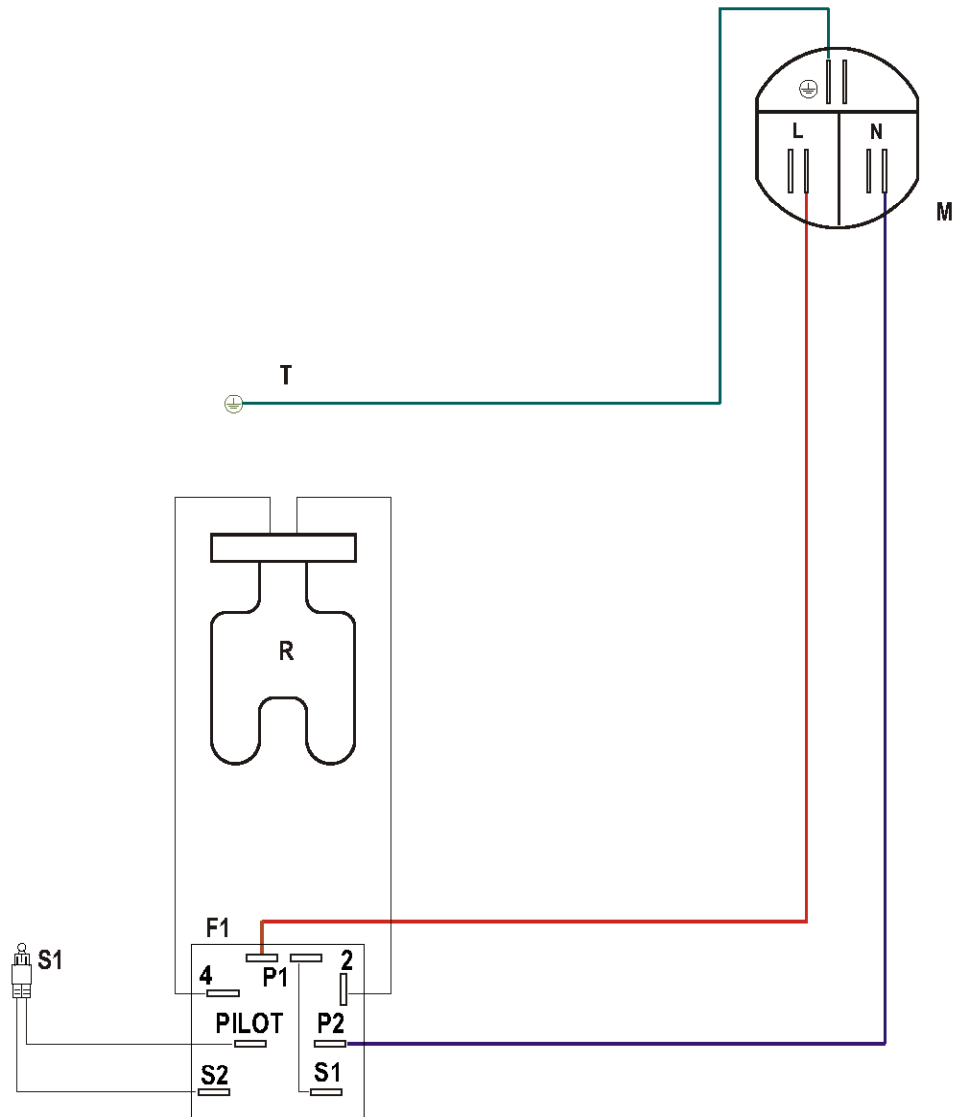

# C670E/SS

Caple Domino Barbeque Stainless Steel

TECHNICAL INFORMATION

# C 670E/SS

P3B0CP002X

tav. 1

cat. 18.P1975

REF.	CODE	DESCRIPTION
1	334B015SC1	"Domino" cooktop
2	218P002103	Knob (Black)
3	214063	Nut
5	050019004	Energy regulator
7	217495	Pan-support
8	103503	Pumice stone
9	4113B01	Pumice stone tray
10	053065	Gasket
11	4113B02	Casing
12	054041	Cord 3x1,5 mm <sup>2</sup>
13	051046	Terminal block
16	4933B001	Tiltable electric element group
17	069079	Tiltable electric element support
18	062085004	Tiltable electric element
19	073043	Control lamp
20	073060	Control lamp cover (orange)
21	053055	Switch insulation
24	053079	Knob rubber
25	003056	O ring
26	071057	Bolt
27	103534	Ball
28	035096	Spring
29	001133	Grub screw
30	053081	Gasket
32	214046	Nut
33	001069	Screw
34	094347	Bracket
35	103210.1	Energy regulator support
-	1131112	Wiring
-	1101583.1	Instruction booklet

**ELECTRIC DIAGRAM KEY**

- F1 Element energy regulator
- R Element
- S1 Line pilot lamp
- M Terminal block
- T Earth connection

**C670E/SS**

Caple Domino Barbeque Stainless Steel