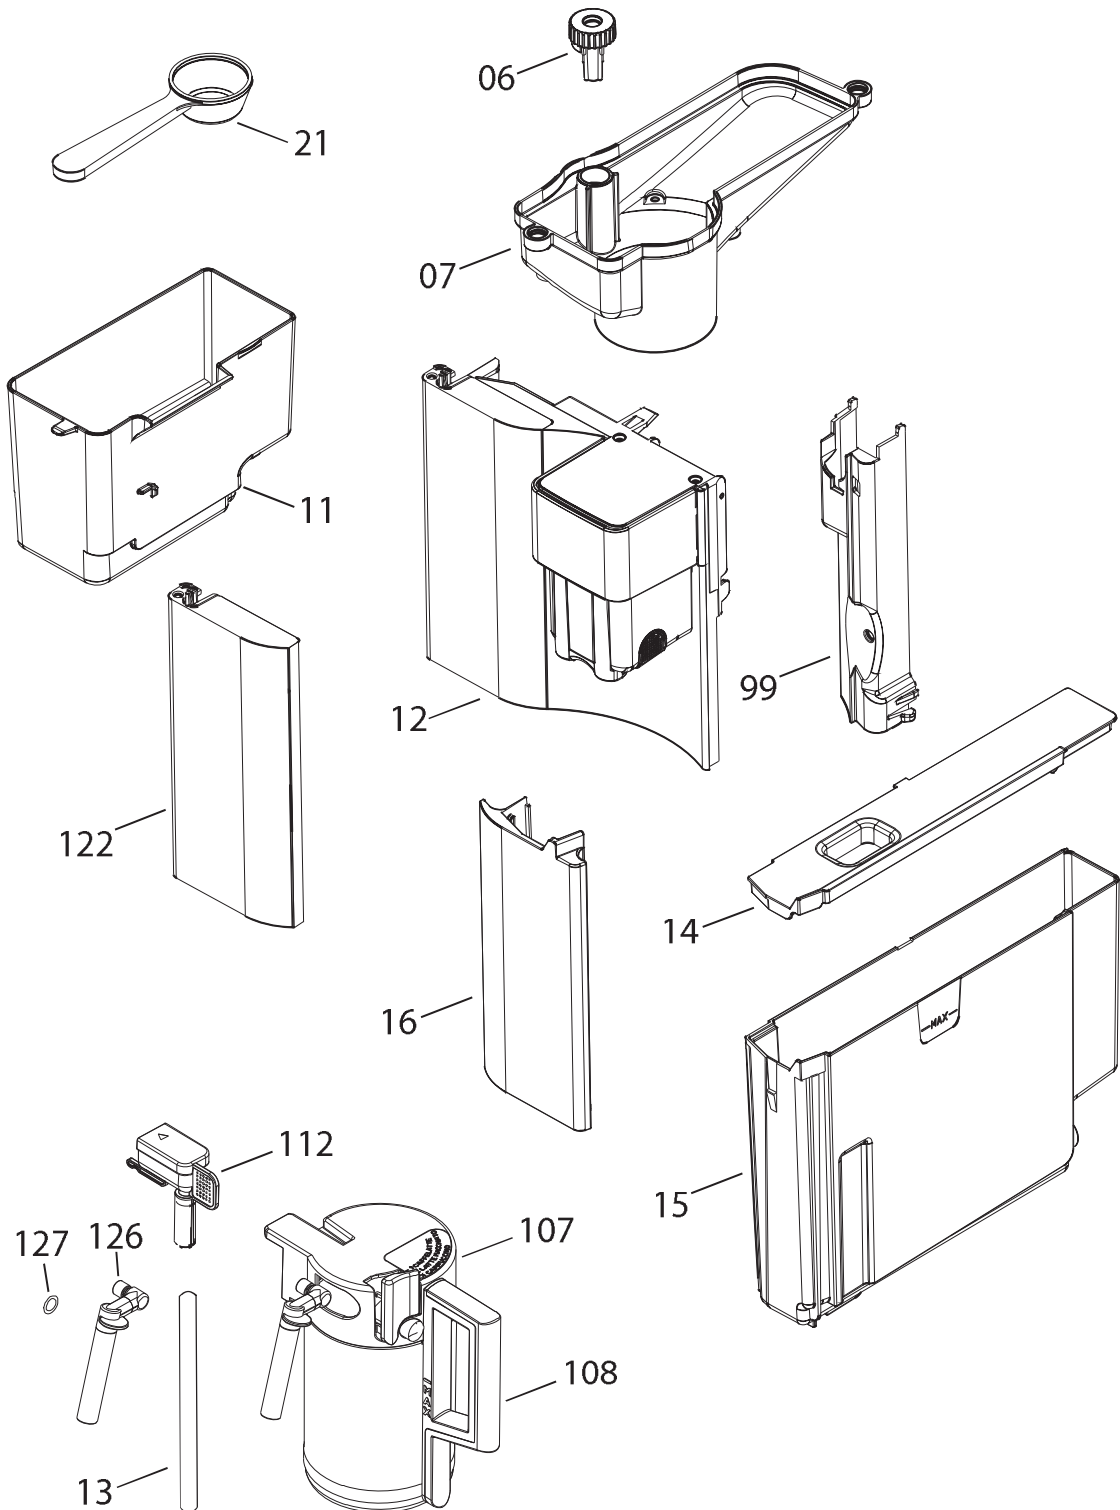

CM465

Caple Built-in Coffee Machine

Technical Manual

CM465 Caple Built-in Coffee Machine

CM465 Caple Built-in Coffee Machine

CM465 Caple Built-in Coffee Machine

TUBE SERIES

CM465 Caple Built-in Coffee Machine

TUBE SERIES WITH BUSHES

CM465 Caple Built-in Coffee Machine

Position	Part Number	Description
0	5513216661	POWER SUPPLY CORD SCHUKO
001	5332143500	COVER
002	5332143400	COVER
004	5332262600	CLOSURE
006	5913210471	KNOB
007	5513220281	TANK
011	5313228721	TRAY
012	7313233391	DOOR ASSY
013	5332234800	TUBE
014	5332226800	TANK COVER
015	7332199300	WATER TANK
016	5332248500	PROFILE
018	7313247071	PAN ASSY.
021	5332107900	MEASURING SPOON
023	5113210191	VENTILATOR
024	5332248800	TRAY
025	5332248900	TRAY
026	5132112500	SWITCH
027	7332222300	RUNNER RIGHT
028	7332222400	RUNNER LEFT
030	5213211031	BOARD LED
031	5213220181	BOARD DISPLAY
032	5132105400	MICROSWITCH
033	7313230461	COMPLETE GRINDER
034	5332144900	GASKET
035	6013213181	FILTER (TAI-FENG)
036	5332149100	O-RING
037	5513227911	INFUSION KIT
038	5032526800	WIRING TCO
039	5032526900	WIRING TCO
040	5332142200	SUPPORT
041	6132104700	SPRING
042	5132104100	MICROSWITCH
043	7332166600	SLIDER
046	5217100200	SENSOR NTC
047	5313217751	O-RING
048	5332213000	PIN