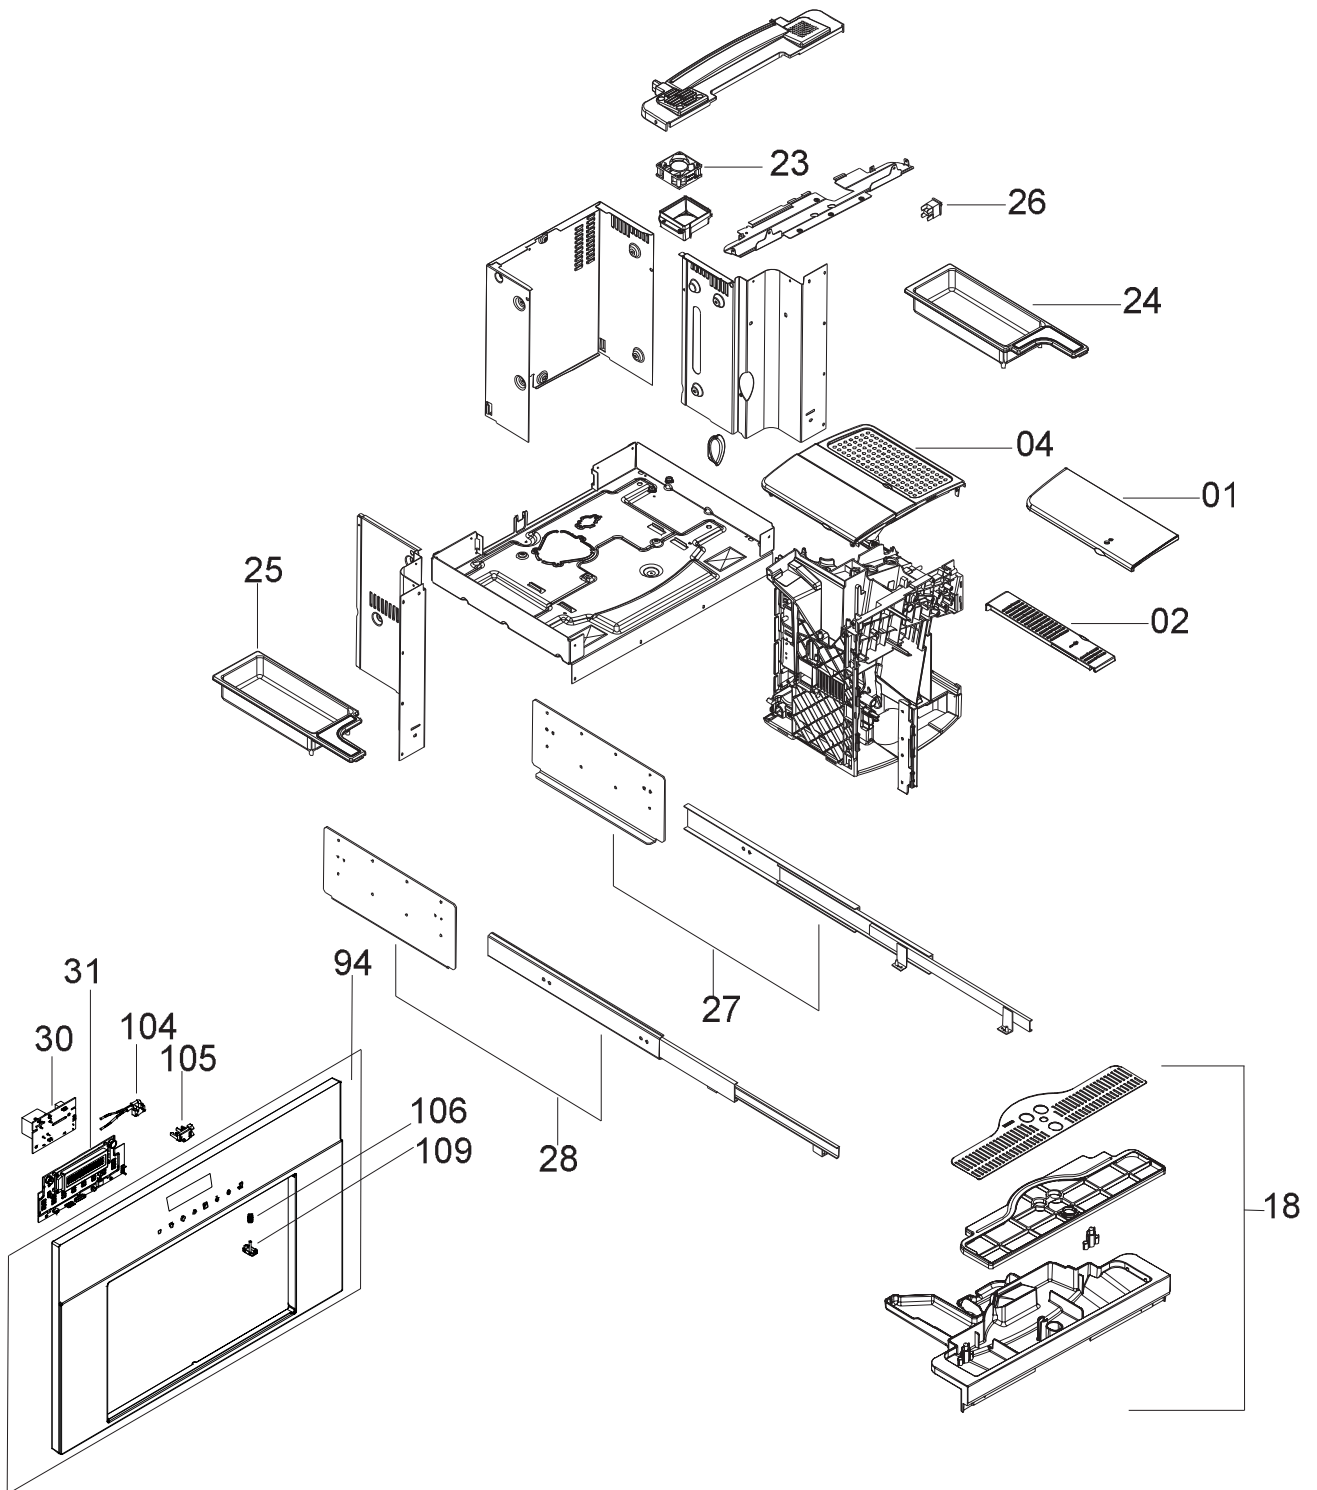

CM465

Caple Built-in Coffee Machine

Technical Manual

CM465 Caple Built-in Coffee Machine

CM465 Caple Built-in Coffee Machine

CM465 Caple Built-in Coffee Machine

TUBE SERIES

CM465 Caple Built-in Coffee Machine

TUBE SERIES WITH BUSHES

CM465 Caple Built-in Coffee Machine

Position	Part Number	Description
0	5513216661	POWER SUPPLY CORD SCHUKO
001	5332143500	COVER
002	5332143400	COVER
004	5332262600	CLOSURE
006	5913210471	KNOB
007	5513220281	TANK
011	5313228721	TRAY
012	7313233391	DOOR ASSY
013	5332234800	TUBE
014	5332226800	TANK COVER
015	7332199300	WATER TANK
016	5332248500	PROFILE
018	7313247071	PAN ASSY.
021	5332107900	MEASURING SPOON
023	5113210191	VENTILATOR
024	5332248800	TRAY
025	5332248900	TRAY
026	5132112500	SWITCH
027	7332222300	RUNNER RIGHT
028	7332222400	RUNNER LEFT
030	5213211031	BOARD LED
031	5213220181	BOARD DISPLAY
032	5132105400	MICROSWITCH
033	7313230461	COMPLETE GRINDER
034	5332144900	GASKET
035	6013213181	FILTER (TAI-FENG)
036	5332149100	O-RING
037	5513227911	INFUSION KIT
038	5032526800	WIRING TCO
039	5032526900	WIRING TCO
040	5332142200	SUPPORT
041	6132104700	SPRING
042	5132104100	MICROSWITCH
043	7332166600	SLIDER
046	5217100200	SENSOR NTC
047	5313217751	O-RING
048	5332213000	PIN