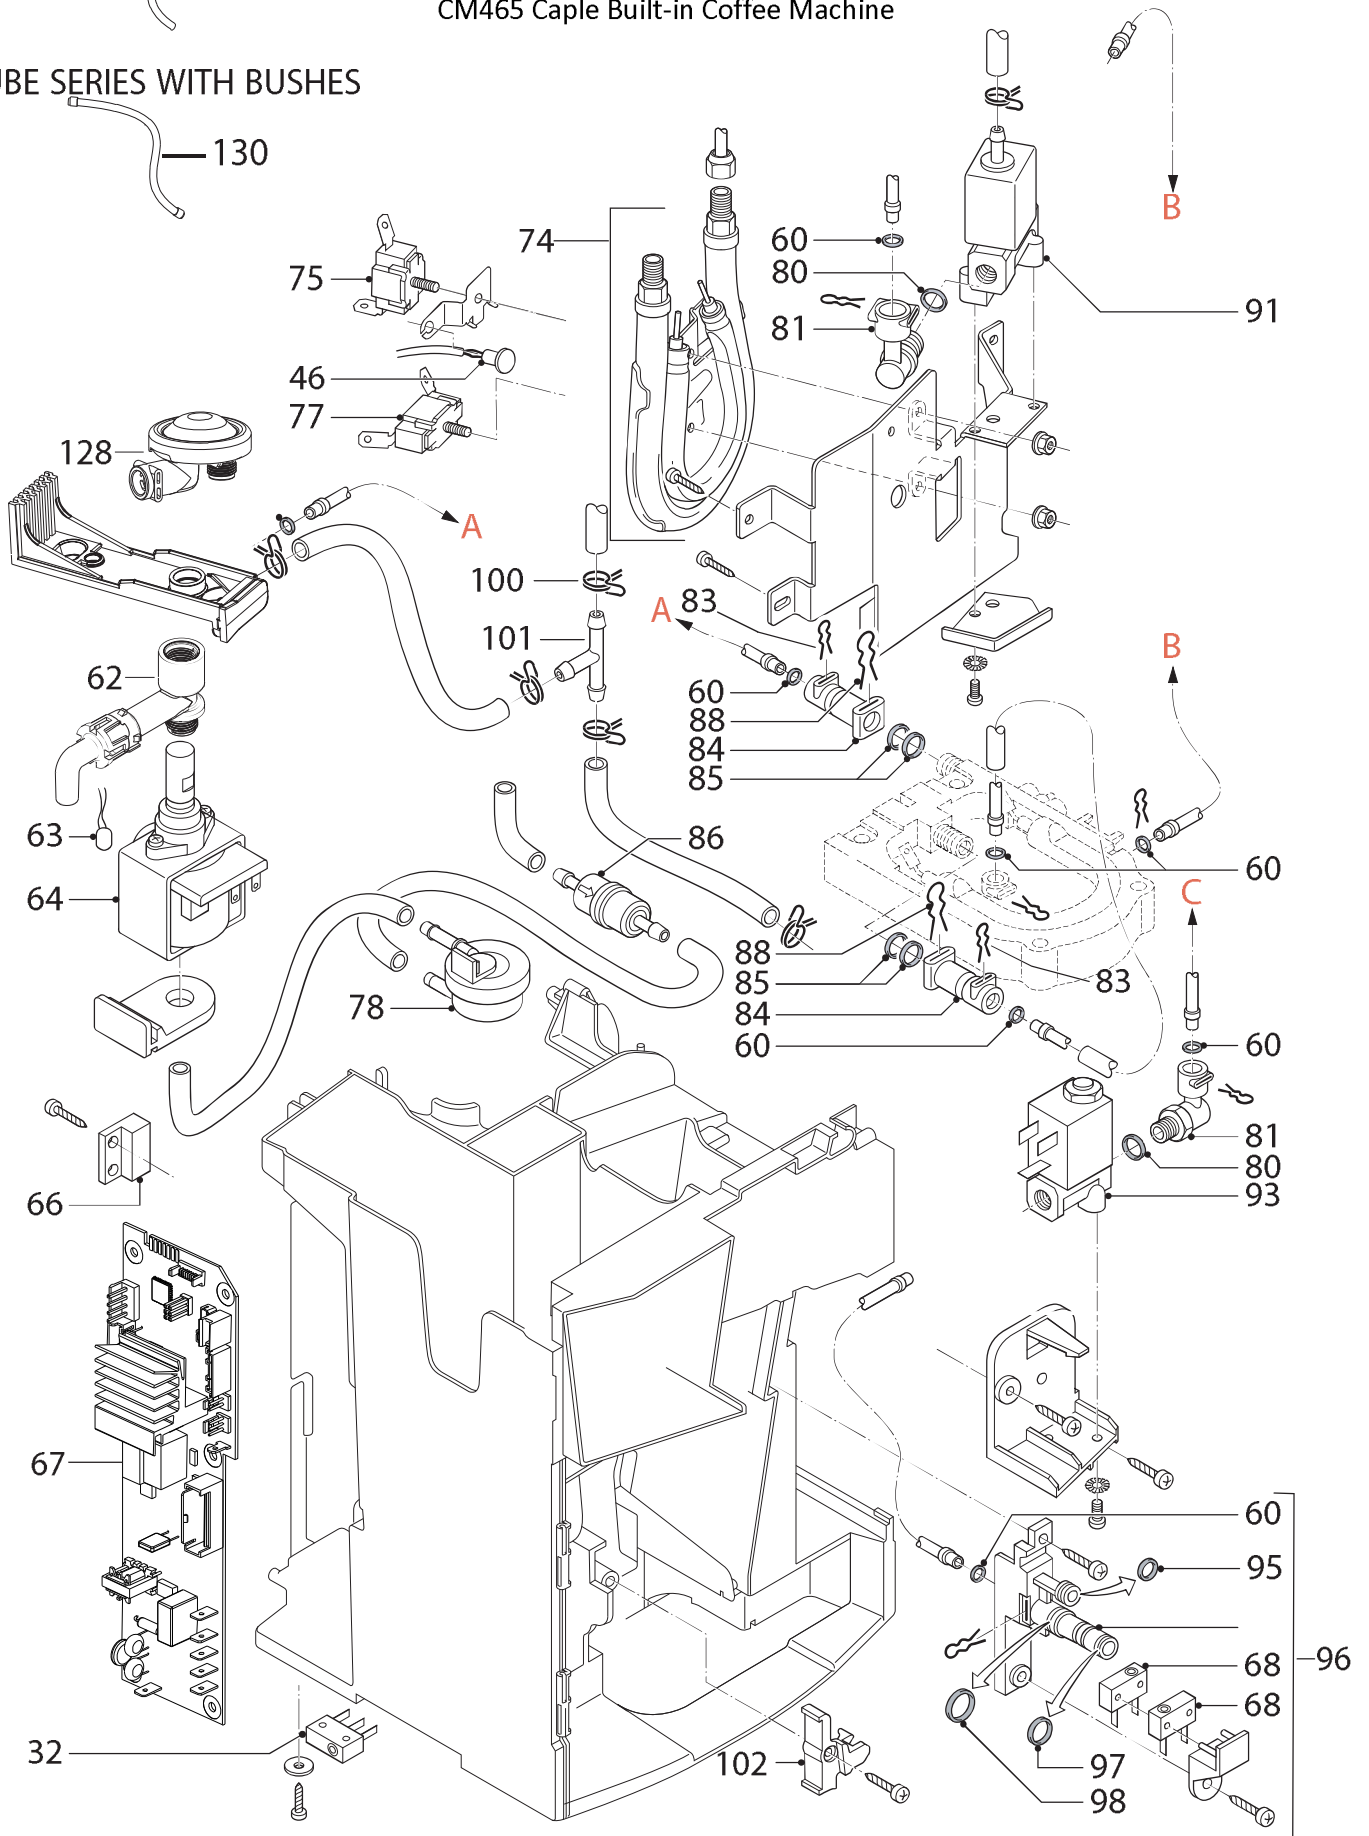

CM465

Caple Built-in Coffee Machine

Technical Manual

CM465 Caple Built-in Coffee Machine

CM465 Caple Built-in Coffee Machine

CM465 Caple Built-in Coffee Machine

TUBE SERIES

CM465 Caple Built-in Coffee Machine

TUBE SERIES WITH BUSHES

CM465 Caple Built-in Coffee Machine

Position	Part Number	Description
0	5513216661	POWER SUPPLY CORD SCHUKO
001	5332143500	COVER
002	5332143400	COVER
004	5332262600	CLOSURE
006	5913210471	KNOB
007	5513220281	TANK
011	5313228721	TRAY
012	7313233391	DOOR ASSY
013	5332234800	TUBE
014	5332226800	TANK COVER
015	7332199300	WATER TANK
016	5332248500	PROFILE
018	7313247071	PAN ASSY.
021	5332107900	MEASURING SPOON
023	5113210191	VENTILATOR
024	5332248800	TRAY
025	5332248900	TRAY
026	5132112500	SWITCH
027	7332222300	RUNNER RIGHT
028	7332222400	RUNNER LEFT
030	5213211031	BOARD LED
031	5213220181	BOARD DISPLAY
032	5132105400	MICROSWITCH
033	7313230461	COMPLETE GRINDER
034	5332144900	GASKET
035	6013213181	FILTER (TAI-FENG)
036	5332149100	O-RING
037	5513227911	INFUSION KIT
038	5032526800	WIRING TCO
039	5032526900	WIRING TCO
040	5332142200	SUPPORT
041	6132104700	SPRING
042	5132104100	MICROSWITCH
043	7332166600	SLIDER
046	5217100200	SENSOR NTC
047	5313217751	O-RING
048	5332213000	PIN