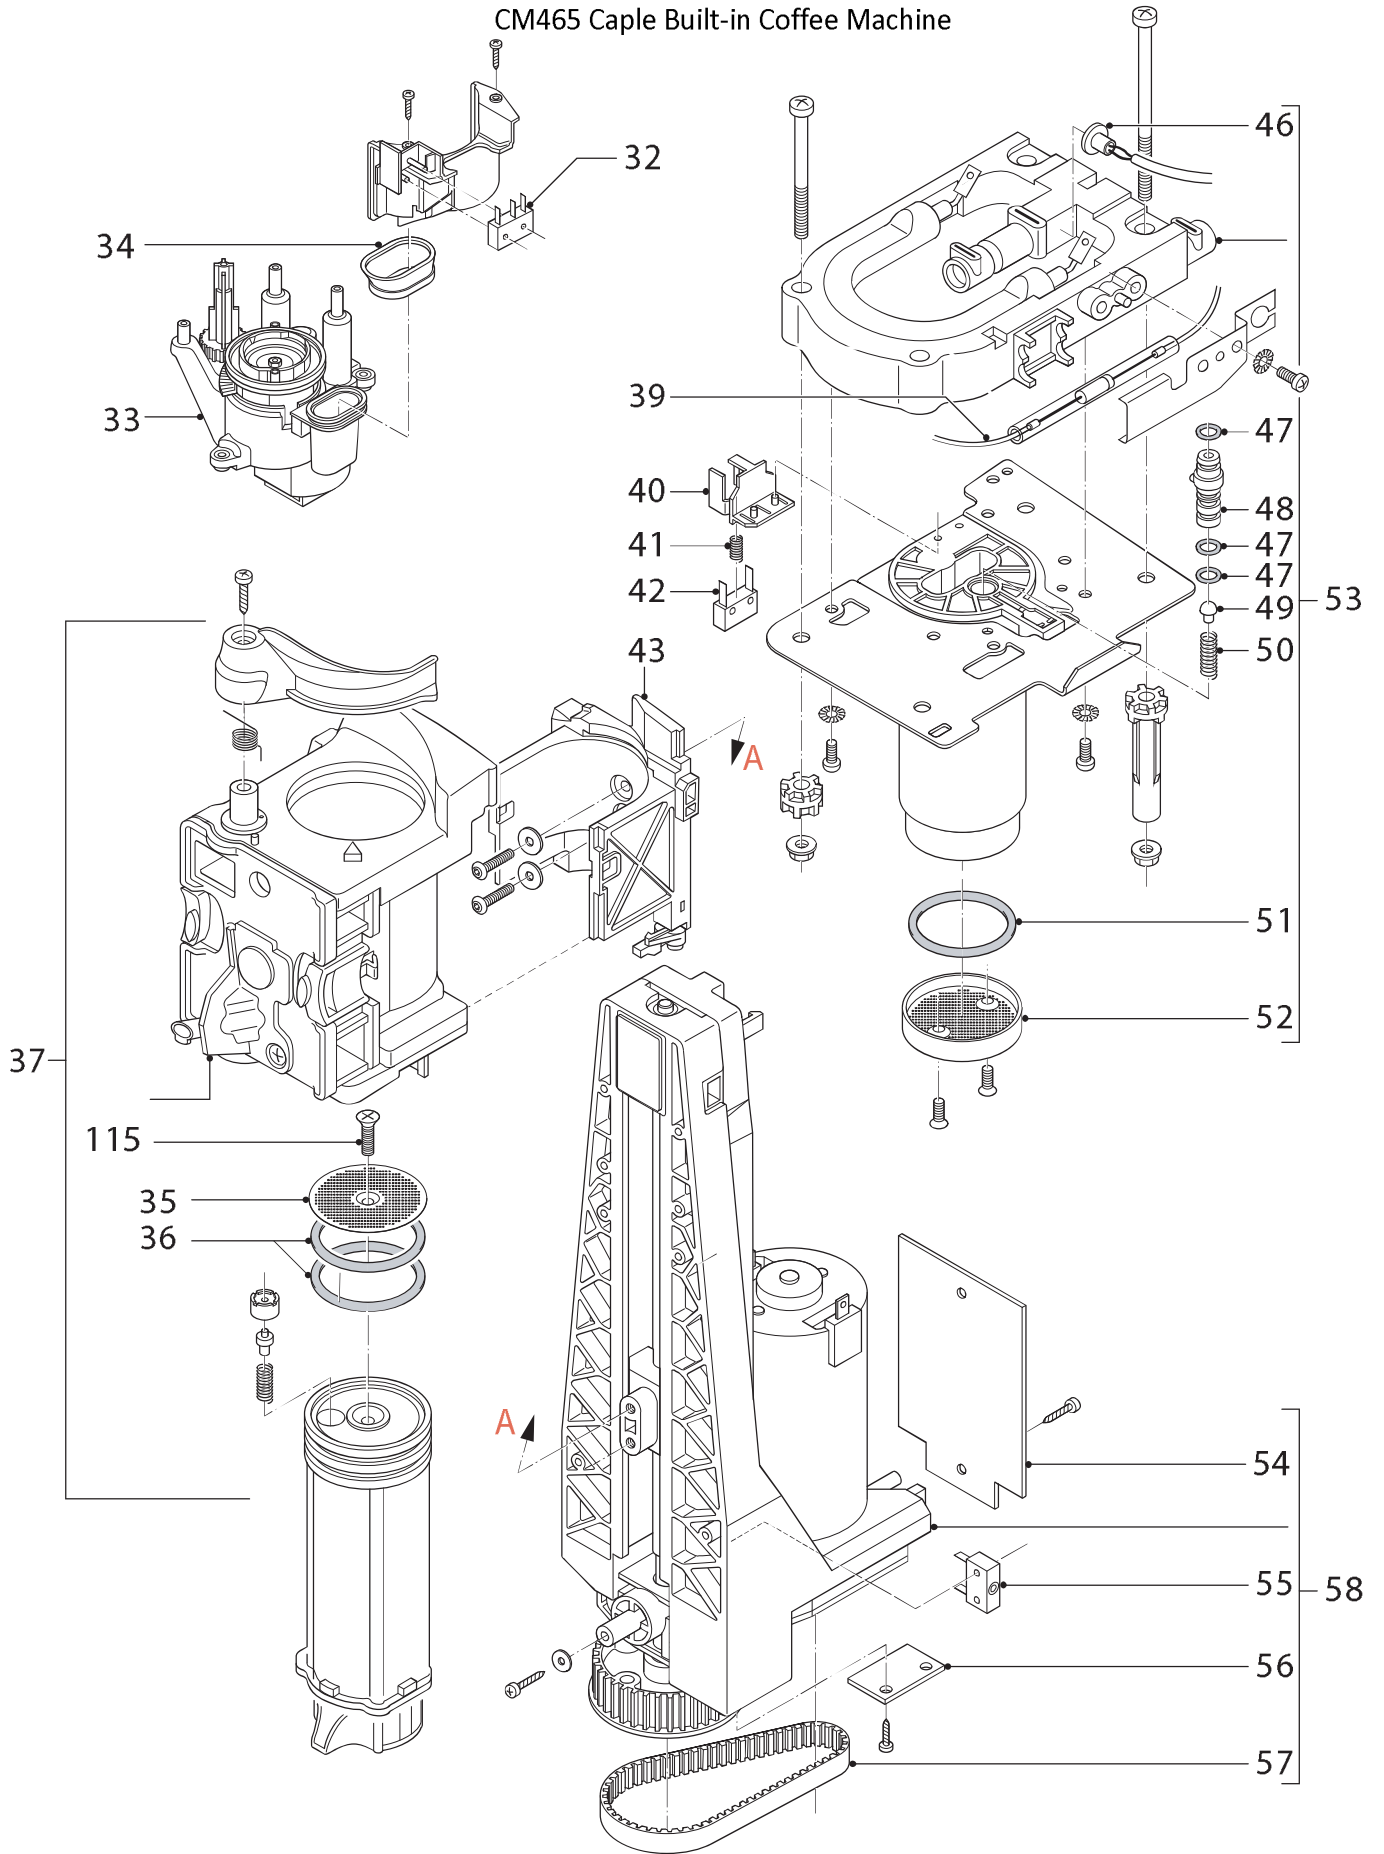

CM465

Caple Built-in Coffee Machine

Technical Manual

CM465 Caple Built-in Coffee Machine

CM465 Caple Built-in Coffee Machine

CM465 Caple Built-in Coffee Machine

TUBE SERIES

CM465 Caple Built-in Coffee Machine

TUBE SERIES WITH BUSHES

CM465 Caple Built-in Coffee Machine

Position	Part Number	Description
0	5513216661	POWER SUPPLY CORD SCHUKO
001	5332143500	COVER
002	5332143400	COVER
004	5332262600	CLOSURE
006	5913210471	KNOB
007	5513220281	TANK
011	5313228721	TRAY
012	7313233391	DOOR ASSY
013	5332234800	TUBE
014	5332226800	TANK COVER
015	7332199300	WATER TANK
016	5332248500	PROFILE
018	7313247071	PAN ASSY.
021	5332107900	MEASURING SPOON
023	5113210191	VENTILATOR
024	5332248800	TRAY
025	5332248900	TRAY
026	5132112500	SWITCH
027	7332222300	RUNNER RIGHT
028	7332222400	RUNNER LEFT
030	5213211031	BOARD LED
031	5213220181	BOARD DISPLAY
032	5132105400	MICROSWITCH
033	7313230461	COMPLETE GRINDER
034	5332144900	GASKET
035	6013213181	FILTER (TAI-FENG)
036	5332149100	O-RING
037	5513227911	INFUSION KIT
038	5032526800	WIRING TCO
039	5032526900	WIRING TCO
040	5332142200	SUPPORT
041	6132104700	SPRING
042	5132104100	MICROSWITCH
043	7332166600	SLIDER
046	5217100200	SENSOR NTC
047	5313217751	O-RING
048	5332213000	PIN