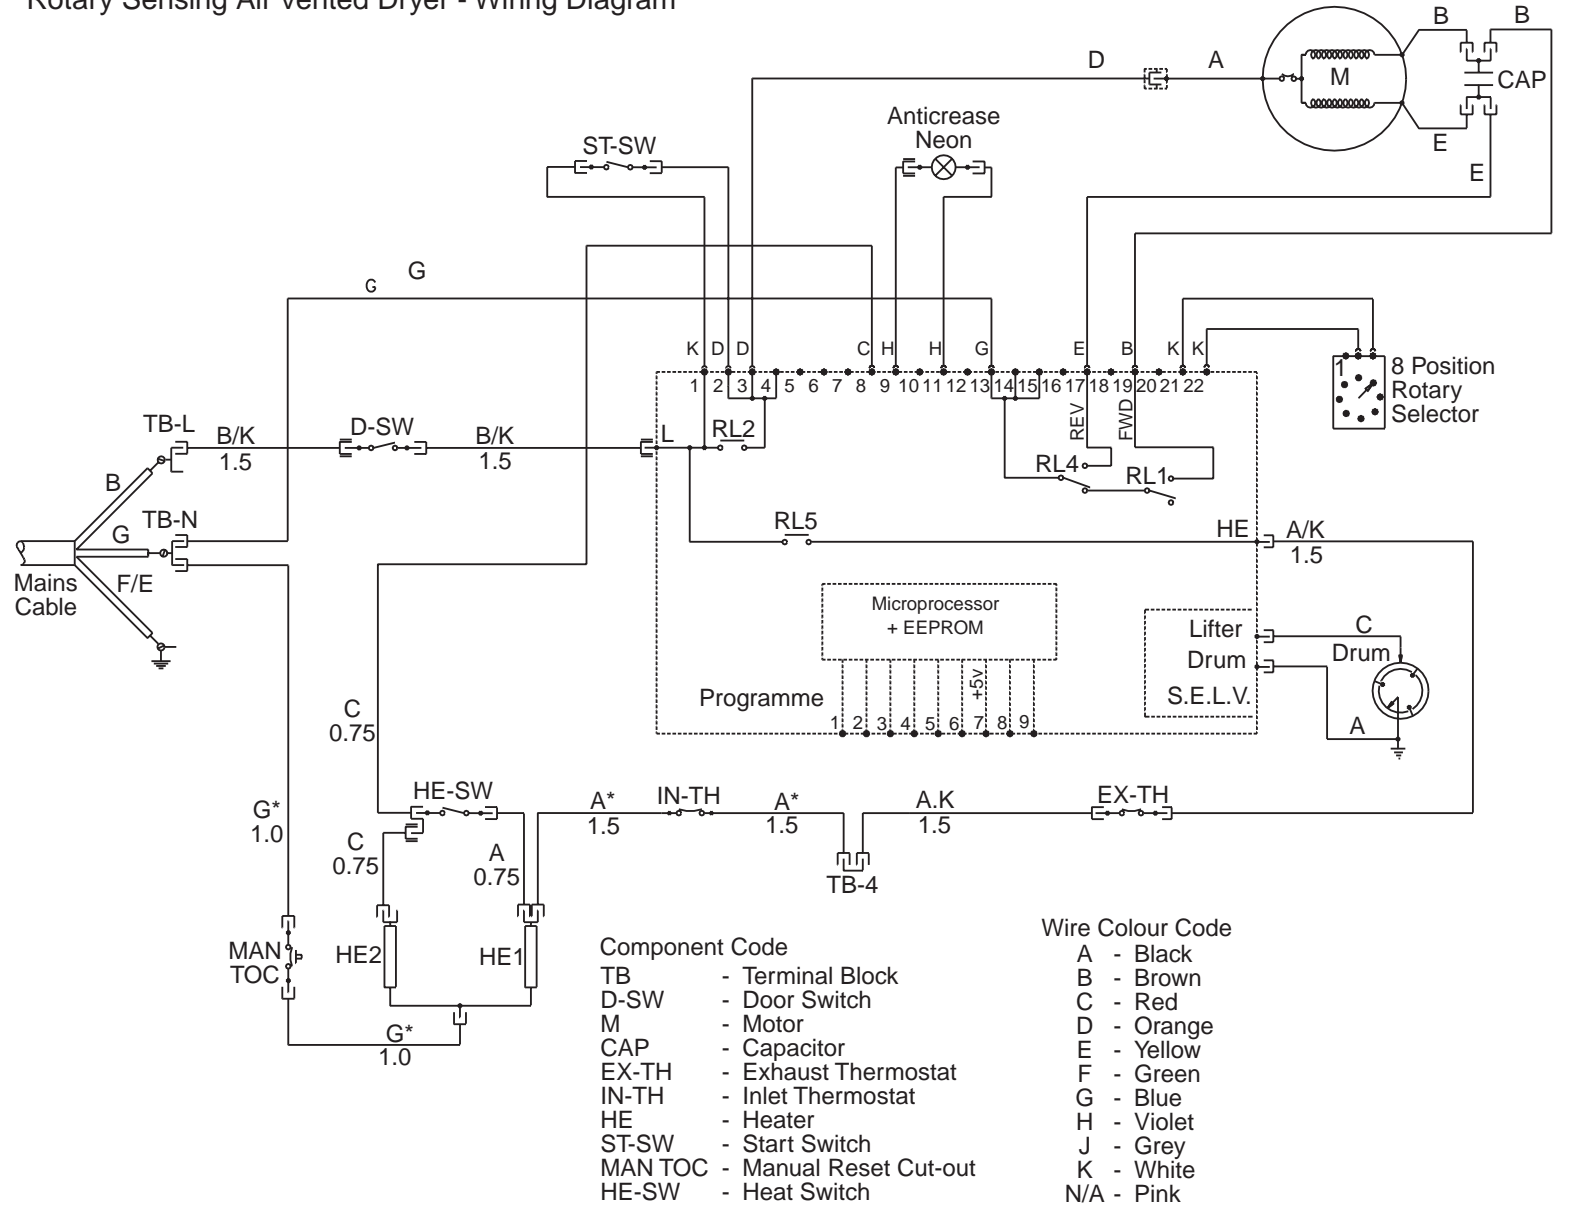

Rotary Sensing Air Vented Dryer - Wiring Diagram

Component Code

TB	- Terminal Block
D-SW	- Door Switch
M	- Motor
CAP	- Capacitor
EX-TH	- Exhaust Thermostat
IN-TH	- Inlet Thermostat
HE	- Heater
ST-SW	- Start Switch
MAN TOC	- Manual Reset Cut-out
HE-SW	- Heat Switch

Wire Colour Code

A	- Black
B	- Brown
C	- Red
D	- Orange
E	- Yellow
F	- Green
G	- Blue
H	- Violet
J	- Grey
K	- White
N/A	- Pink