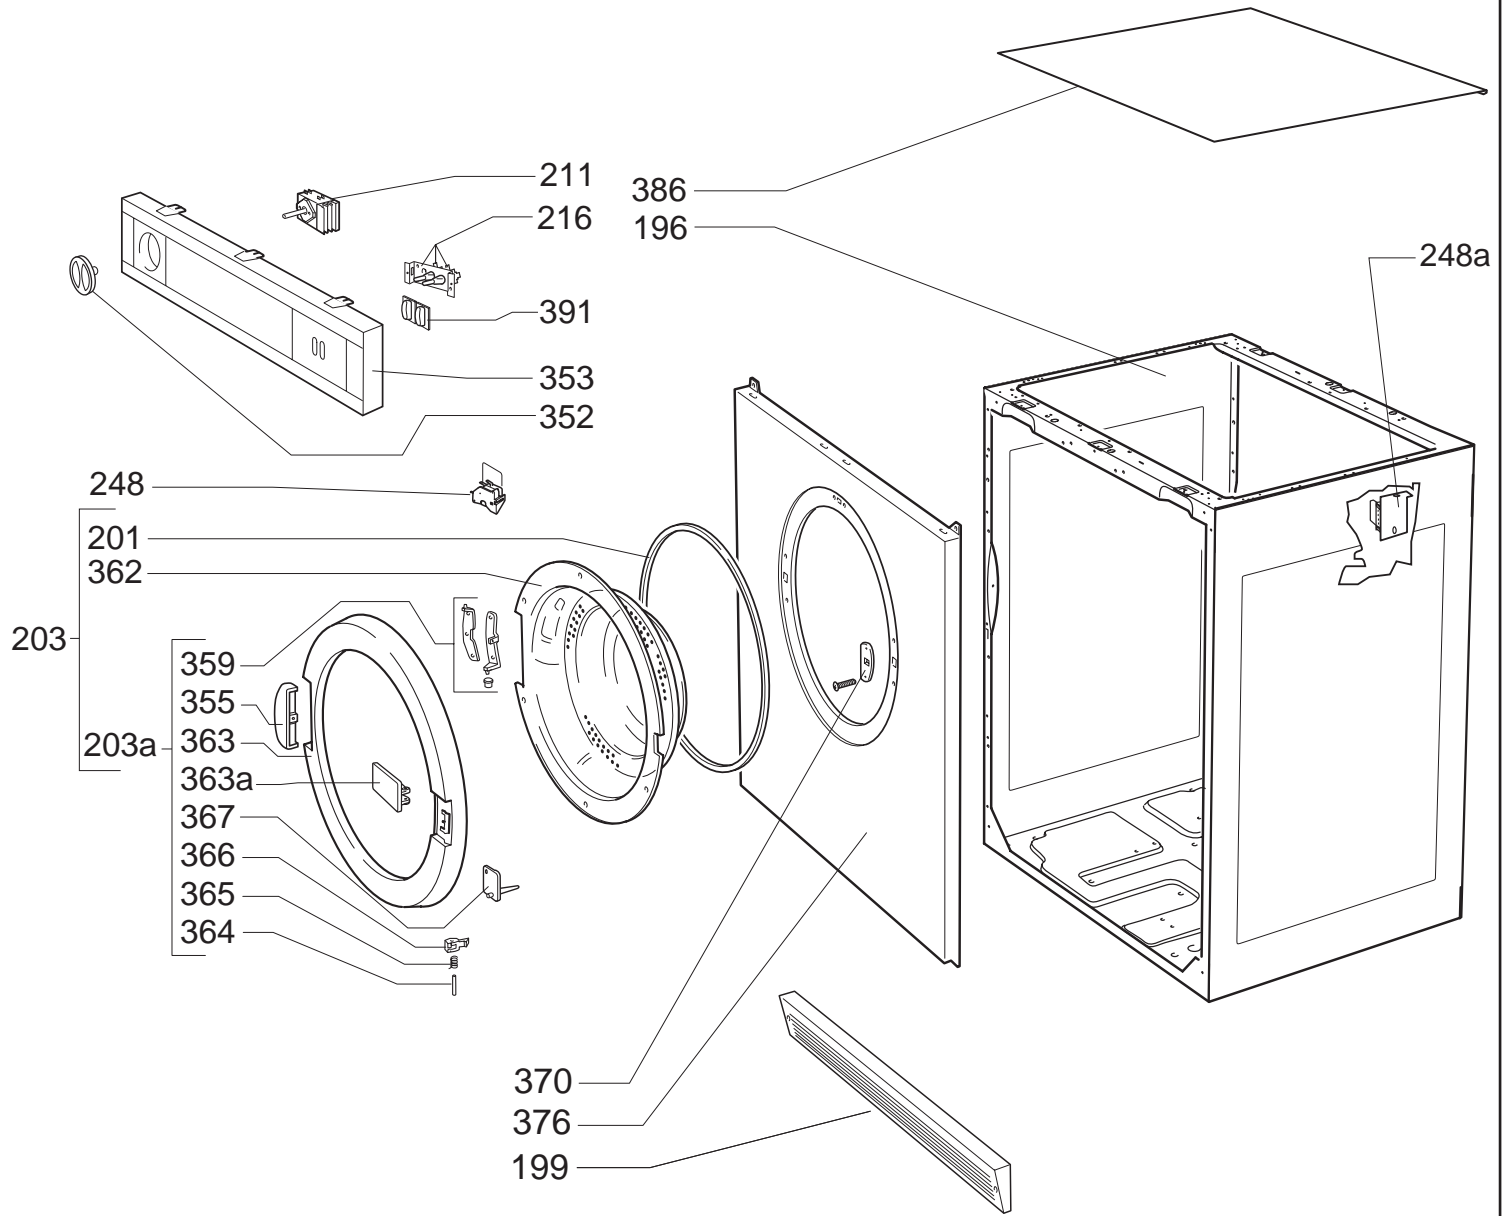

Caple Exploded View 1