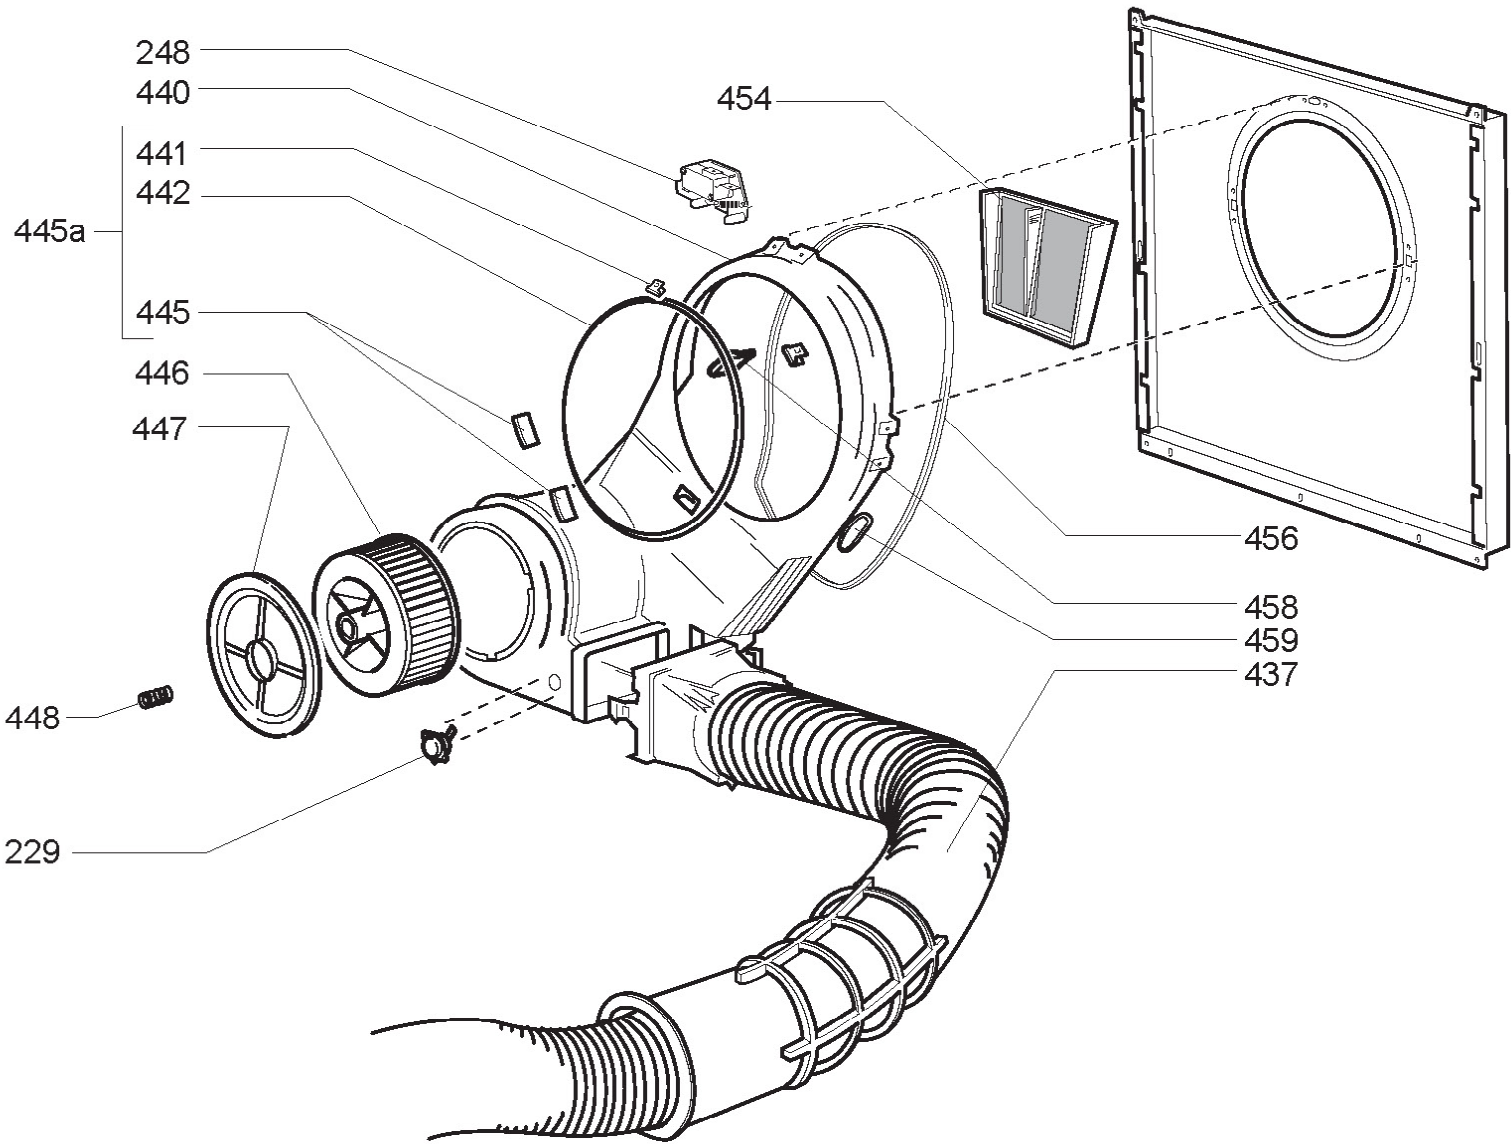

TDI101 - Caple Integrated Tumble Dryer

Item	Part Code	Description
408	4213 077 47304	Cable Clamp
413	4213 092 37601	Back Panel Assembly
427	4213 078 45362	Motor Spring Clip
432	4213 080 0675C	Motor Mount Bracket
437	0312 002 01000	Extendable Rear Vent Kit
440	4213 092 17811	Banjo Assembly
441	4213 077 40952	Front Bearing (short)
442	4213 077 40942	Front Seal
444	4213 077 41009	Lifter
445	4213 077 40962	Front Bearing (long)
445a	4213 092 21171	Bearing Pads & Brush Seal Kit
446	4213 077 40896	Fan
447	4213 092 18081	Access Cover Assembly
448	4213 075 71162	Spring Clip (Fan)
454	4213 092 17821	Filter
456	4213 077 07992	Banjo Seal
458	4213 077 40962	Banjo Insert No 2 White
459	4213 077 40952	Banjo Insert No 1 White
-	4213 094 71846	User Instruction Booklet
--	4213 089 14741	MFI Fittings (Pair of Hinges, Door Stop, Spacers etc.)

TDI101

Caple Integrated Tumble Dryer

TDI101

Caple Integrated Tumble Dryer

NOTES

1. ALL INTERNAL WIRING TO BE 0.5MM SQUARED, MULTI-STRAND, PVC INSULATED COPPER WIRE, UNLESS INDICATED OTHERWISE.
2. WIRES MARKED THUS * TO BE SILICONE RUBBER INSULATED.