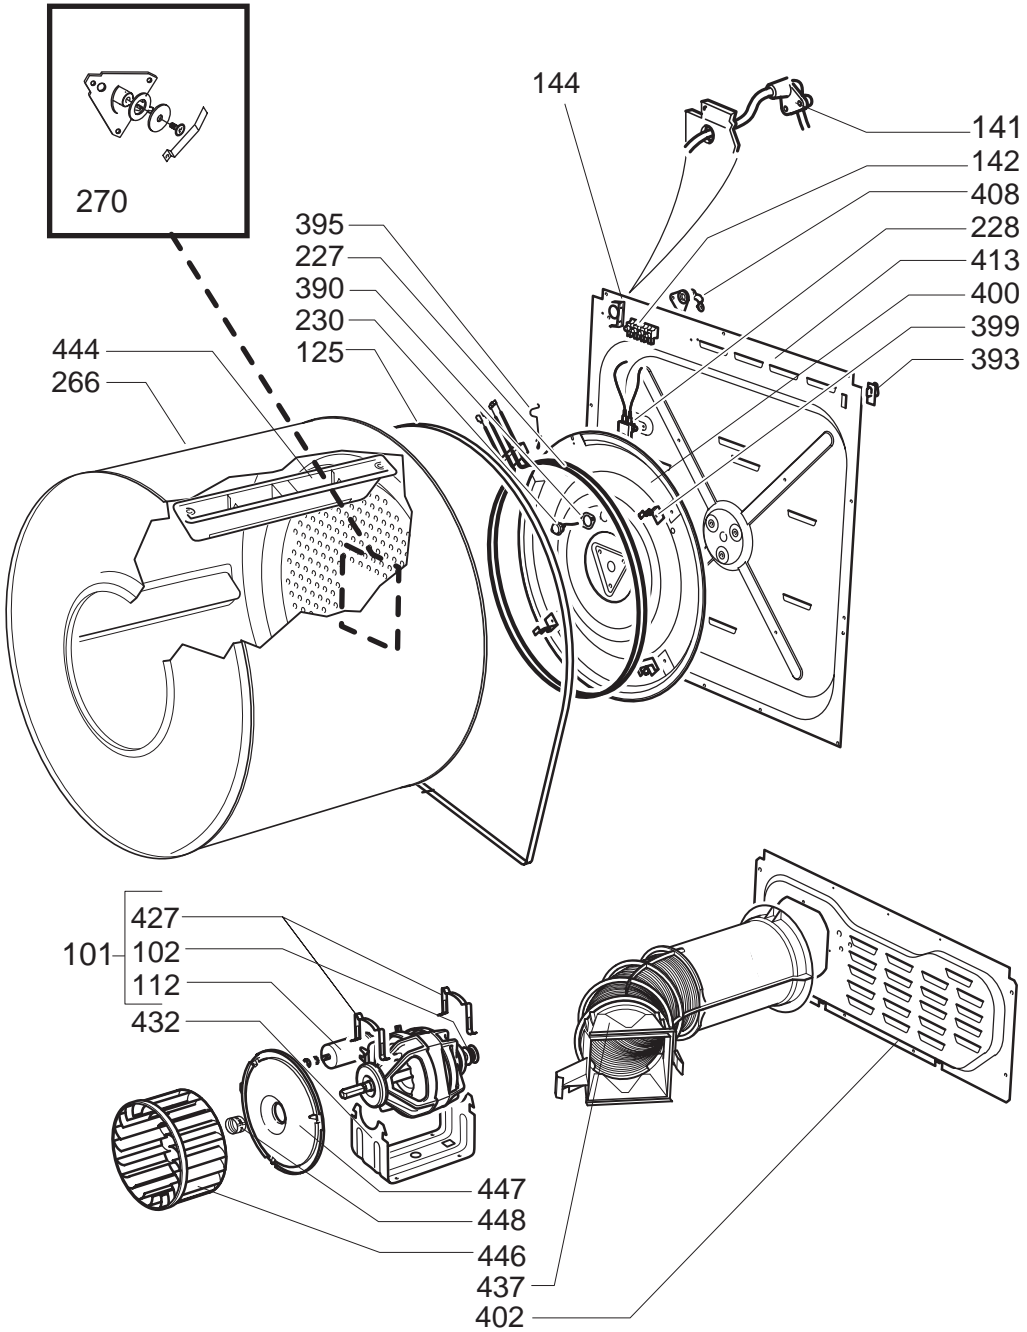

TDI101 - Caple Integrated Tumble Dryer

Item	Part Code	Description
408	4213 077 47304	Cable Clamp
413	4213 092 37601	Back Panel Assembly
427	4213 078 45362	Motor Spring Clip
432	4213 080 0675C	Motor Mount Bracket
437	0312 002 01000	Extendable Rear Vent Kit
440	4213 092 17811	Banjo Assembly
441	4213 077 40952	Front Bearing (short)
442	4213 077 40942	Front Seal
444	4213 077 41009	Lifter
445	4213 077 40962	Front Bearing (long)
445a	4213 092 21171	Bearing Pads & Brush Seal Kit
446	4213 077 40896	Fan
447	4213 092 18081	Access Cover Assembly
448	4213 075 71162	Spring Clip (Fan)
454	4213 092 17821	Filter
456	4213 077 07992	Banjo Seal
458	4213 077 40962	Banjo Insert No 2 White
459	4213 077 40952	Banjo Insert No 1 White
-	4213 094 71846	User Instruction Booklet
--	4213 089 14741	MFI Fittings (Pair of Hinges, Door Stop, Spacers etc.)

■ CAPLE ■

SERVICE MANUAL

Reversing Integrated Dryer

Caple TDI 101

0316 432 15023

UK

Technical Data
Exploded Views
Wiring Diagram
Parts List

December 2014

Caple Exploded View 1

Caple Exploded View 2

Caple Exploded View 3

Wiring Diagram

NOTES

1. ALL INTERNAL WIRING TO BE 0.5MM SQUARED, MULTI-STRAND, PVC INSULATED COPPER WIRE, UNLESS INDICATED OTHERWISE
2. WIRES MARKED THUS * TO BE SILICONE RUBBER INSULATED.