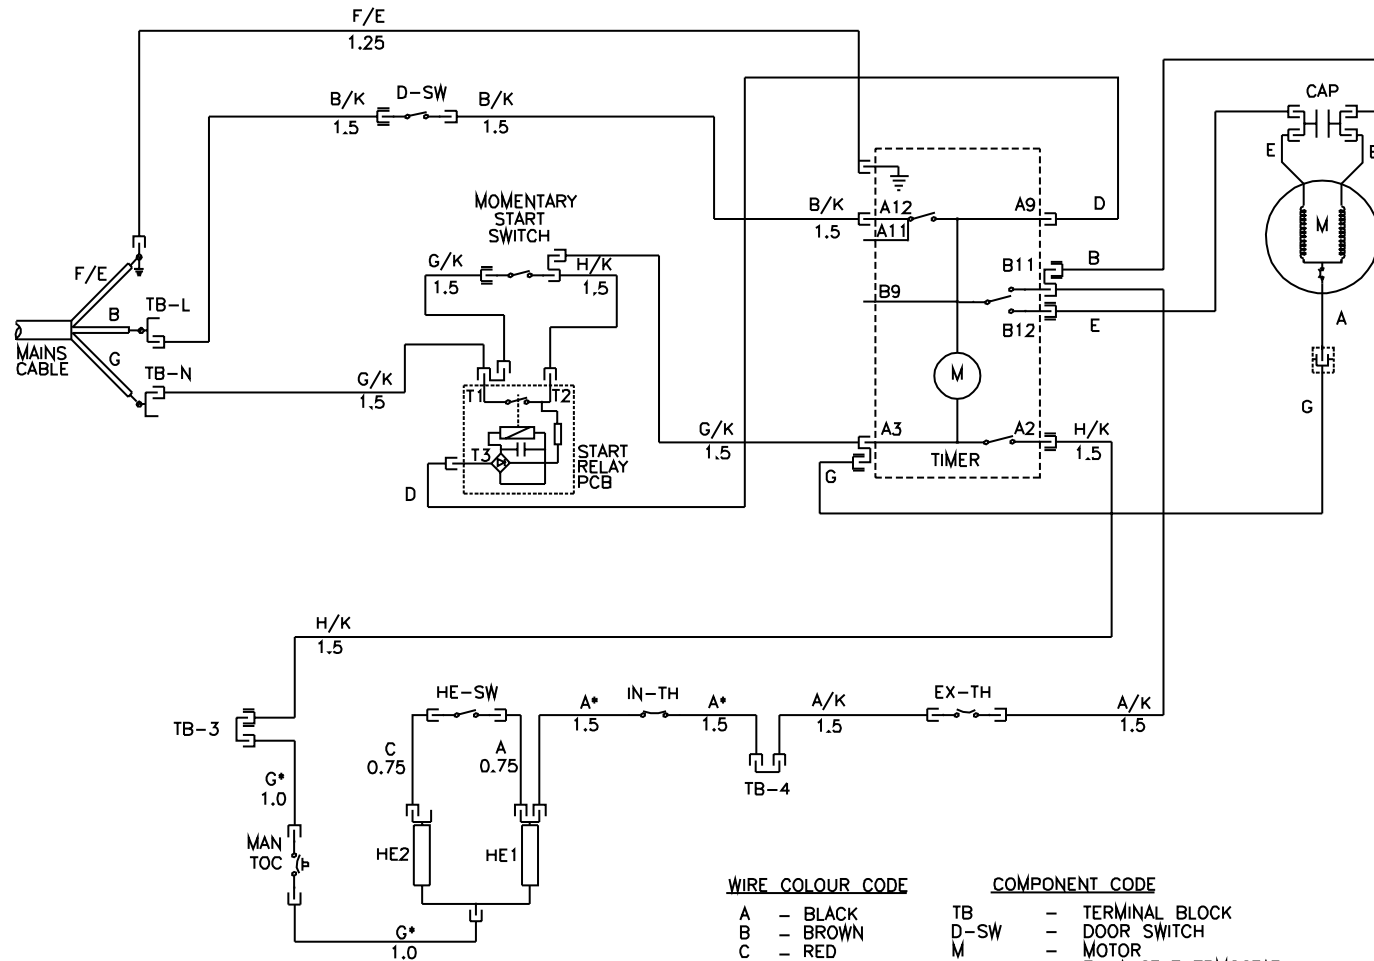

Caple Exploded View 1

Caple Exploded View 2

Caple Exploded View 3

Wiring Diagram

NOTES

1. ALL INTERNAL WIRING TO BE 0.5MM SQUARED, MULTI-STRAND, PVC INSULATED COPPER WIRE, UNLESS INDICATED OTHERWISE
2. WIRES MARKED THUS * TO BE SILICONE RUBBER INSULATED.

WIRE COLOUR CODE

A - BLACK
 B - BROWN
 C - RED
 D - ORANGE
 E - YELLOW
 F - GREEN
 G - BLUE
 H - VIOLET
 K - WHITE
 N/A - PINK

COMPONENT CODE

TB - TERMINAL BLOCK
 D-SW - DOOR SWITCH
 M - MOTOR
 EX-TH - EXHAUST THERMOSTAT
 IN-TH - INLET THERMOSTAT
 HE - HEATER
 HE-SW - HEAT SWITCH
 MAN TOC - MANUAL RESET HEATER CUT-OUT
 CAP - CAPACITOR