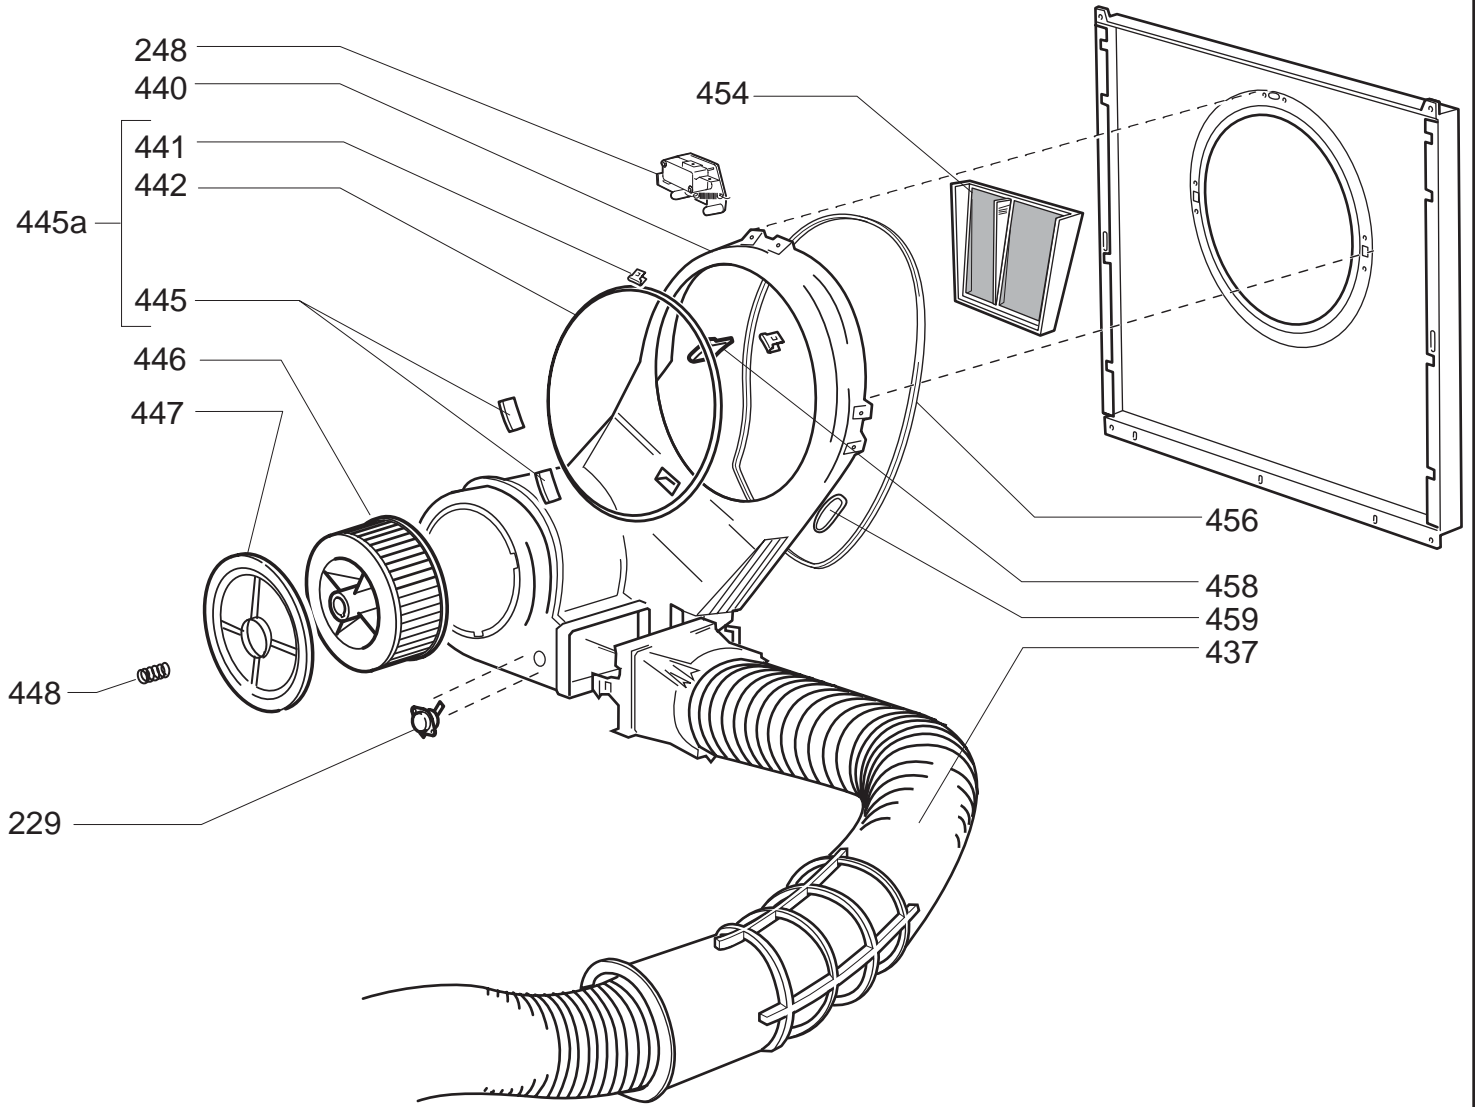

TDI101 - Caple Integrated Tumble Dryer

Item	Part Code	Description
408	4213 077 47304	Cable Clamp
413	4213 092 37601	Back Panel Assembly
427	4213 078 45362	Motor Spring Clip
432	4213 080 0675C	Motor Mount Bracket
437	0312 002 01000	Extendable Rear Vent Kit
440	4213 092 17811	Banjo Assembly
441	4213 077 40952	Front Bearing (short)
442	4213 077 40942	Front Seal
444	4213 077 41009	Lifter
445	4213 077 40962	Front Bearing (long)
445a	4213 092 21171	Bearing Pads & Brush Seal Kit
446	4213 077 40896	Fan
447	4213 092 18081	Access Cover Assembly
448	4213 075 71162	Spring Clip (Fan)
454	4213 092 17821	Filter
456	4213 077 07992	Banjo Seal
458	4213 077 40962	Banjo Insert No 2 White
459	4213 077 40952	Banjo Insert No 1 White
-	4213 094 71846	User Instruction Booklet
--	4213 089 14741	MFI Fittings (Pair of Hinges, Door Stop, Spacers etc.)

■ CAPLE ■

SERVICE MANUAL

Reversing Integrated Dryer

Caple TDI 101

0316 432 15023

UK

Technical Data
Exploded Views
Wiring Diagram
Parts List

December 2014

Caple Exploded View 1

Caple Exploded View 2

Caple Exploded View 3

Wiring Diagram

NOTES

1. ALL INTERNAL WIRING TO BE 0.5MM SQUARED, MULTI-STRAND, PVC INSULATED COPPER WIRE, UNLESS INDICATED OTHERWISE
2. WIRES MARKED THUS * TO BE SILICONE RUBBER INSULATED.