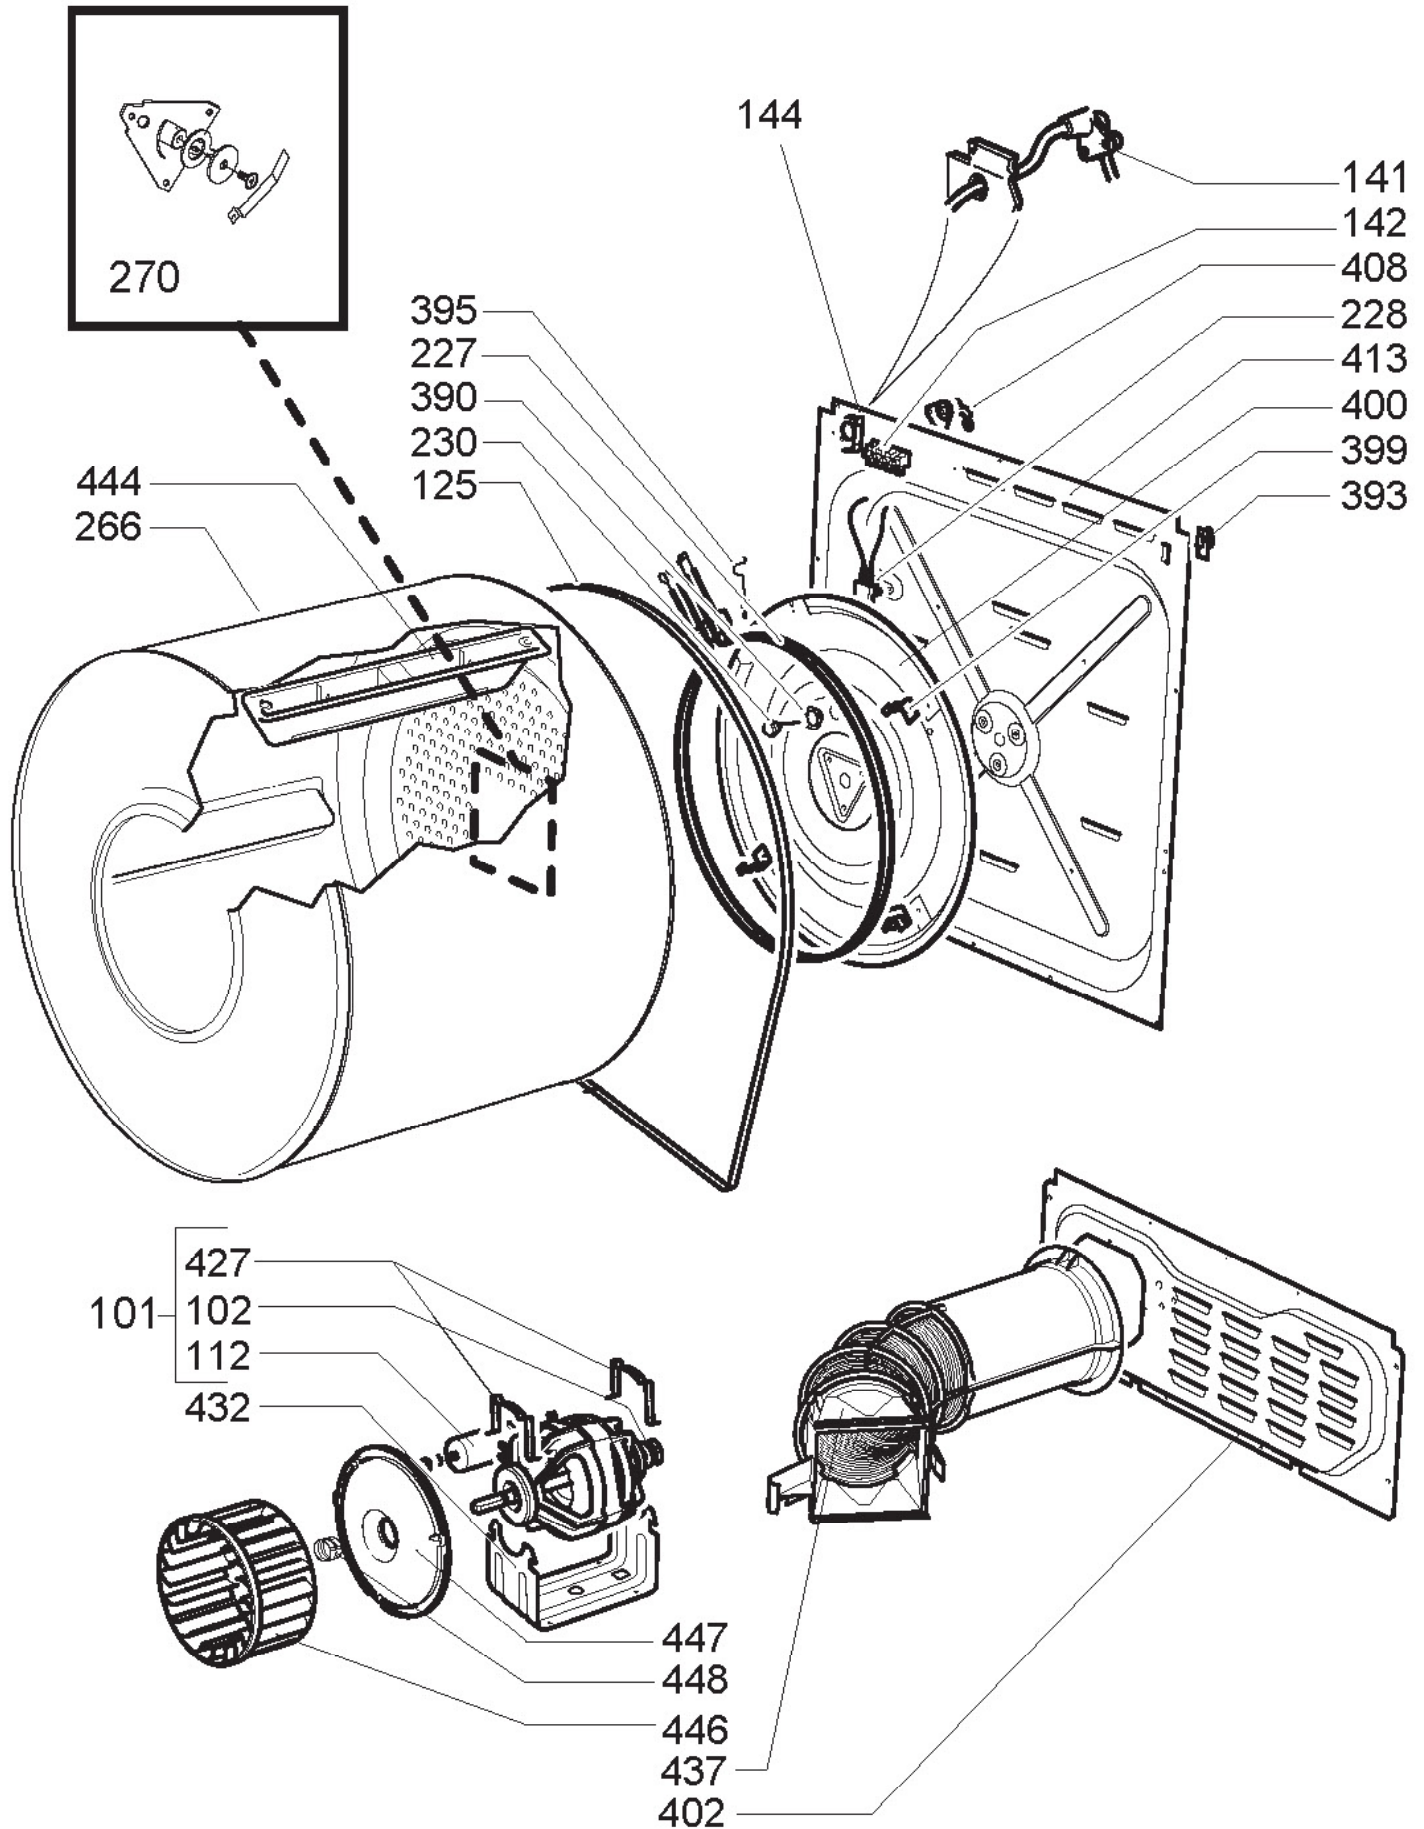

TDI101 - Caple Integrated Tumble Dryer

Item	Part Code	Description
408	4213 077 47304	Cable Clamp
413	4213 092 37601	Back Panel Assembly
427	4213 078 45362	Motor Spring Clip
432	4213 080 0675C	Motor Mount Bracket
437	0312 002 01000	Extendable Rear Vent Kit
440	4213 092 17811	Banjo Assembly
441	4213 077 40952	Front Bearing (short)
442	4213 077 40942	Front Seal
444	4213 077 41009	Lifter
445	4213 077 40962	Front Bearing (long)
445a	4213 092 21171	Bearing Pads & Brush Seal Kit
446	4213 077 40896	Fan
447	4213 092 18081	Access Cover Assembly
448	4213 075 71162	Spring Clip (Fan)
454	4213 092 17821	Filter
456	4213 077 07992	Banjo Seal
458	4213 077 40962	Banjo Insert No 2 White
459	4213 077 40952	Banjo Insert No 1 White
-	4213 094 71846	User Instruction Booklet
--	4213 089 14741	MFI Fittings (Pair of Hinges, Door Stop, Spacers etc.)

TDI101

Caple Integrated Tumble Dryer

TDI101

Caple Integrated Tumble Dryer

NOTES

1. ALL INTERNAL WIRING TO BE 0.5MM SQUARED, MULTI-STRAND, PVC INSULATED COPPER WIRE, UNLESS INDICATED OTHERWISE.
2. WIRES MARKED THUS * TO BE SILICONE RUBBER INSULATED.