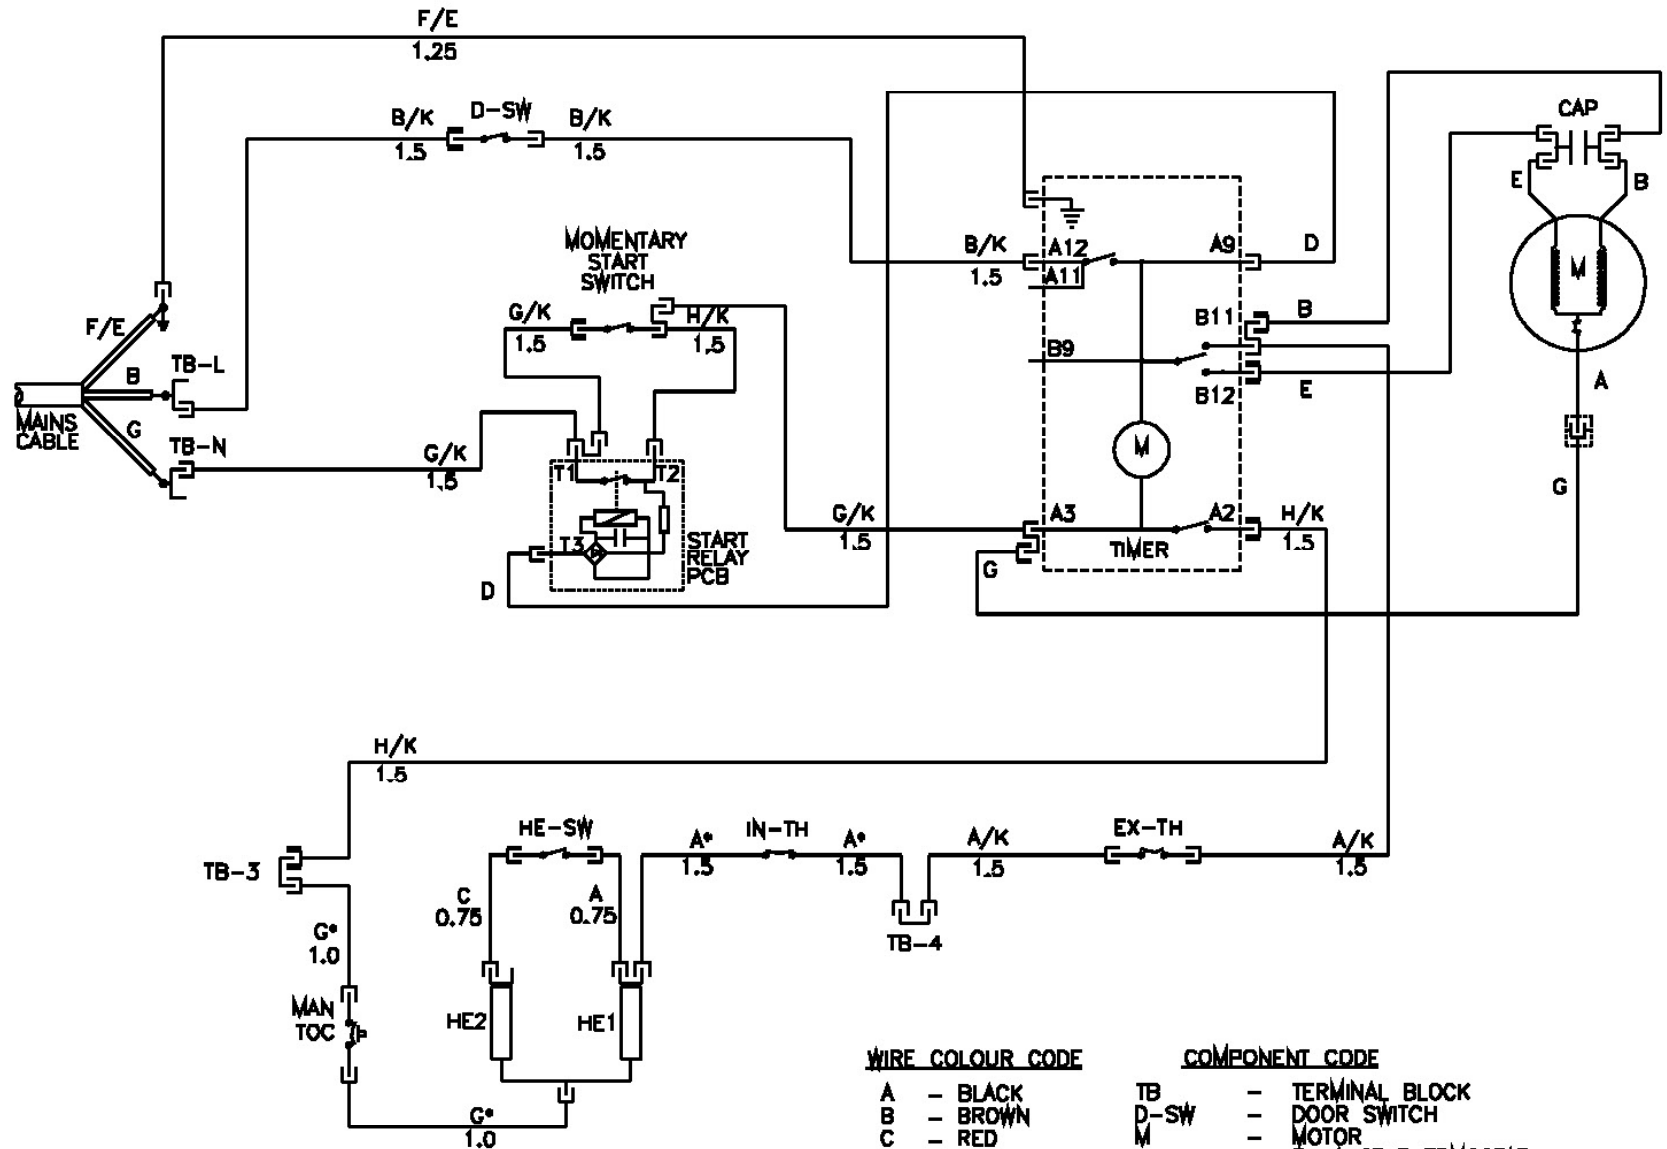

TDI101 - Caple Integrated Tumble Dryer

Item	Part Code	Description
408	4213 077 47304	Cable Clamp
413	4213 092 37601	Back Panel Assembly
427	4213 078 45362	Motor Spring Clip
432	4213 080 0675C	Motor Mount Bracket
437	0312 002 01000	Extendable Rear Vent Kit
440	4213 092 17811	Banjo Assembly
441	4213 077 40952	Front Bearing (short)
442	4213 077 40942	Front Seal
444	4213 077 41009	Lifter
445	4213 077 40962	Front Bearing (long)
445a	4213 092 21171	Bearing Pads & Brush Seal Kit
446	4213 077 40896	Fan
447	4213 092 18081	Access Cover Assembly
448	4213 075 71162	Spring Clip (Fan)
454	4213 092 17821	Filter
456	4213 077 07992	Banjo Seal
458	4213 077 40962	Banjo Insert No 2 White
459	4213 077 40952	Banjo Insert No 1 White
-	4213 094 71846	User Instruction Booklet
--	4213 089 14741	MFI Fittings (Pair of Hinges, Door Stop, Spacers etc.)

TDI101

Caple Integrated Tumble Dryer

TDI101

Caple Integrated Tumble Dryer

NOTES

1. ALL INTERNAL WIRING TO BE 0.5MM SQUARED, MULTI-STRAND, PVC INSULATED COPPER WIRE, UNLESS INDICATED OTHERWISE.
2. WIRES MARKED THUS * TO BE SILICONE RUBBER INSULATED.

WIRE COLOUR CODE

- A - BLACK
- B - BROWN
- C - RED
- D - ORANGE
- E - YELLOW
- F - GREEN
- G - BLUE
- H - VIOLET
- K - WHITE
- N/A - PINK

COMPONENT CODE

- TB - TERMINAL BLOCK
- D-SW - DOOR SWITCH
- M - MOTOR
- EX-TH - EXHAUST THERMOSTAT
- IN-TH - INLET THERMOSTAT
- HE - HEATER
- HE-SW - HEAT SWITCH
- MAN TOC - MANUAL RESET HEATER CUT-OUT
- CAP - CAPACITOR