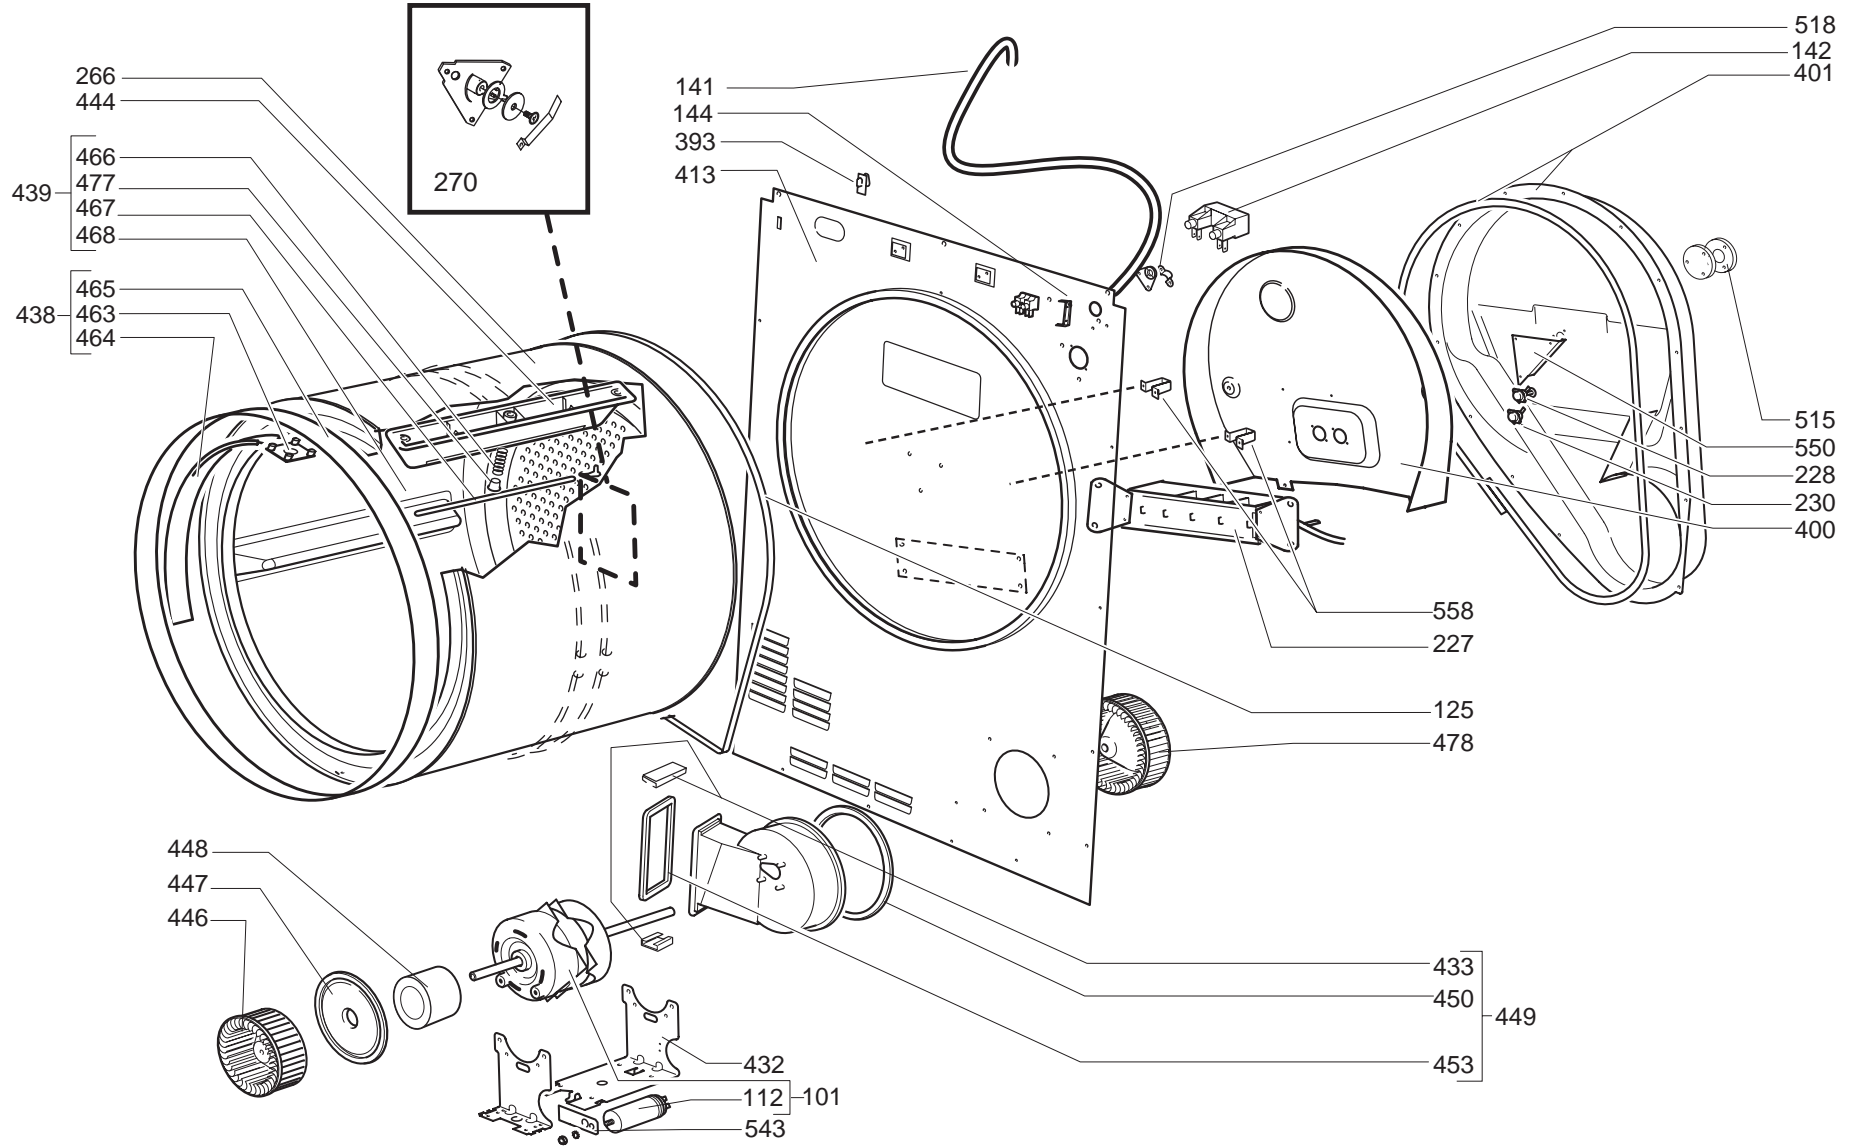

Caple Electronic Sensing Condenser Dryer - Exploded View 4