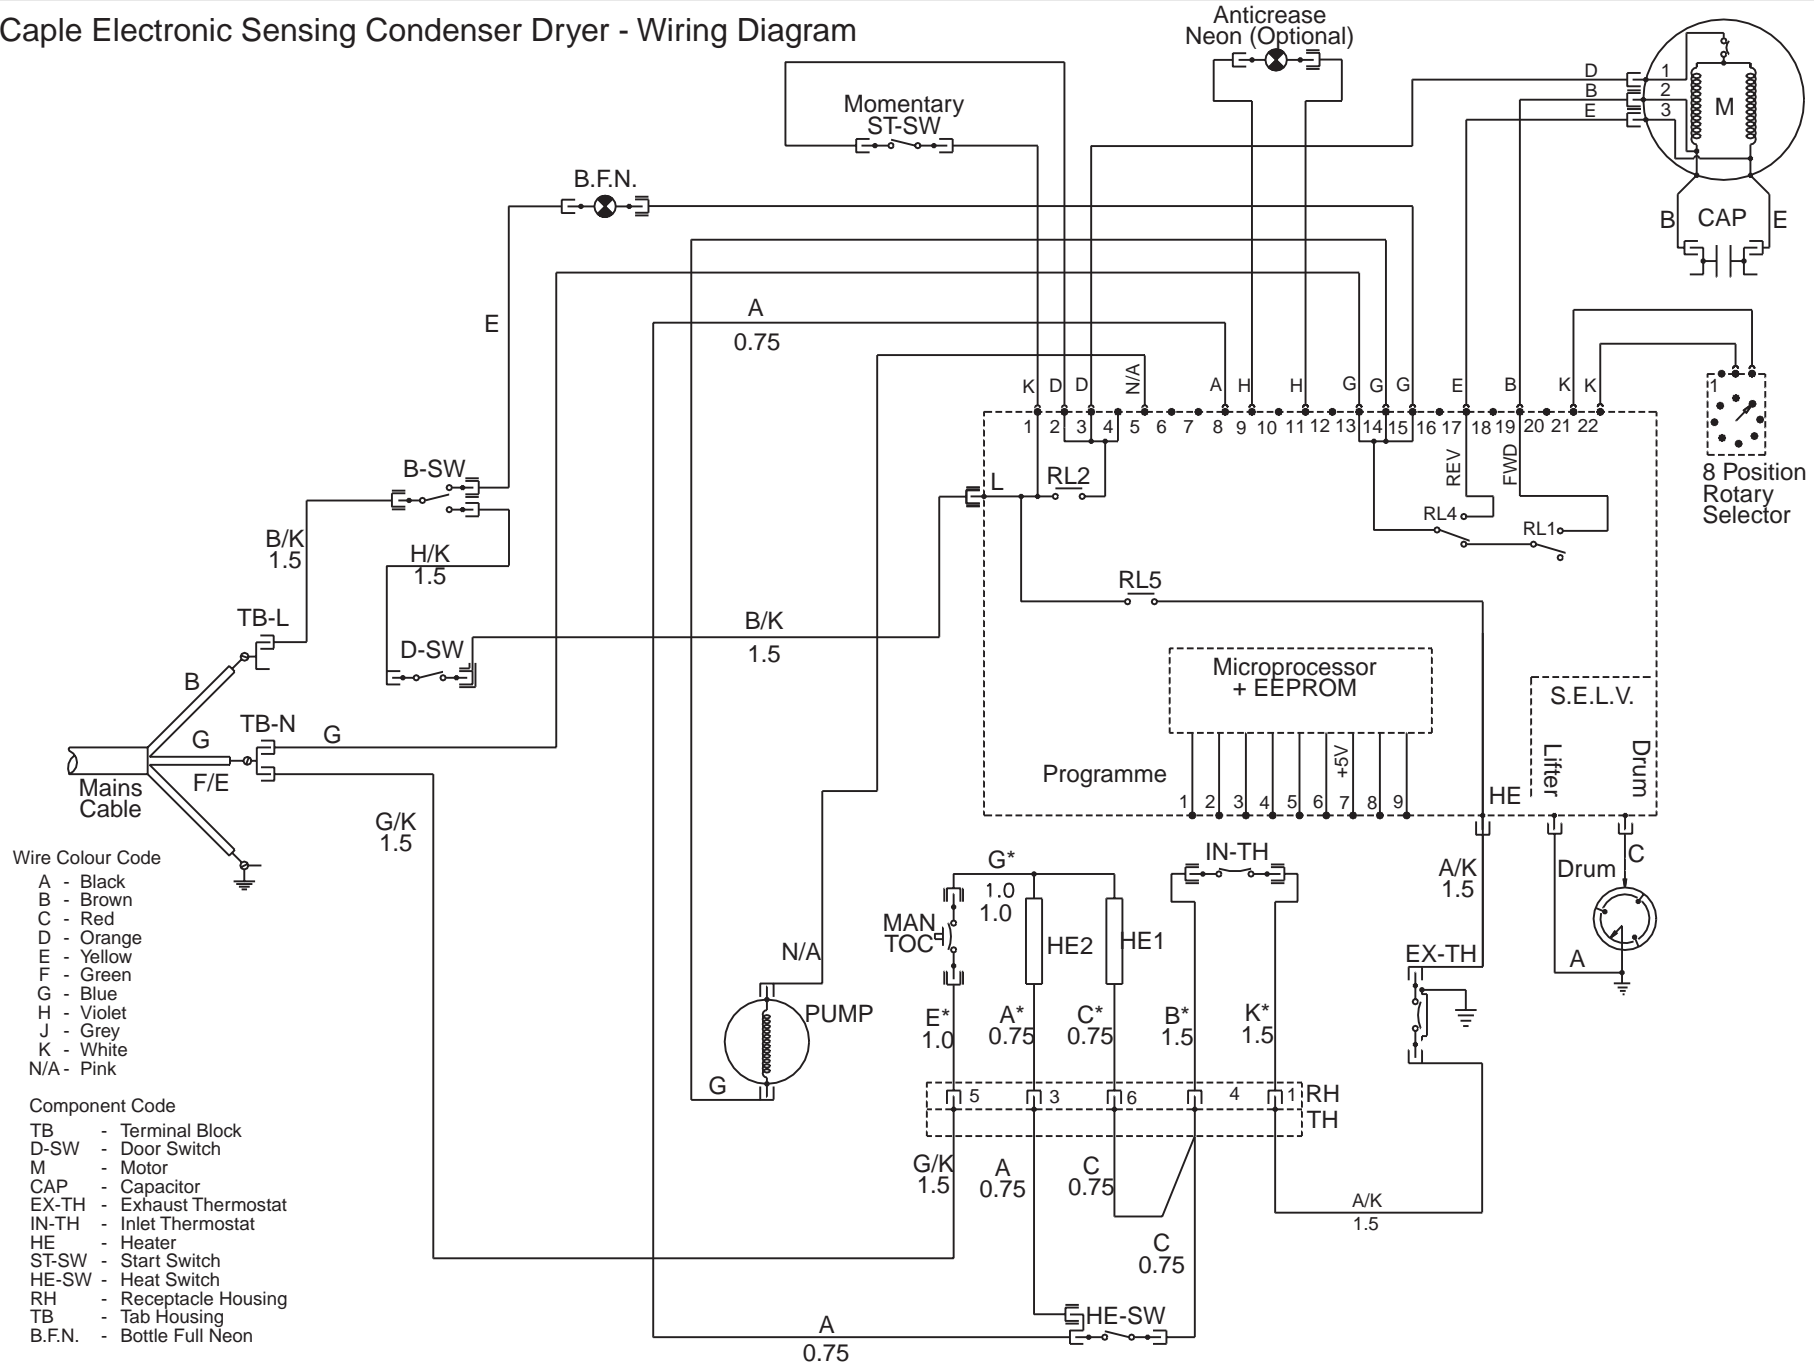

Cable Electronic Sensing Condenser Dryer - Wiring Diagram

Caple Electronic Sensing Condenser - Parts List

Item	Description	Part Number	Expl.View
101	Motor + 8µf Capacitor Assembly	4213 092 21001	4
112	Capacitor Assembly 8µf	4213 092 08091	4
125	Drive Belt	4213 092 19501	4
141	Mains Cable	4213 076 35123	4
142	Terminal Block	4213 078 44621	4
144	Earth Tab Assembly	4213 092 41181	4
153	Water Valve	4213 077 85111	3
166	Pump Assembly	4213 092 25211	2
169	Pipe	4213 092 40391	3
180	Bottle Switch Adjuster Assembly	4213 092 17431	1
184	Condensing Unit/Heat Exchanger	4213 092 45991	1
196	Cabinet Assembly	4213 092 43691	1
199	Plinth Assembly	4213 092 46811	1
201	Door Seal	4213 092 21051	1
203	Full Door/Window Assembly	4213 092 46041	1
203a	Door Frame Assembly	4213 092 46051	1
211	Dreef 8 Position Switch	4213 078 54732	1
215	Bottle/Anti-crease Neon Assembly	4213 092 09901	1
217	Bottle Switch Assembly	4213 092 21291	1
227	Heater Assembly	4213 092 44911	4
228	Heater TOC (Manual Reset) Assembly	4213 092 21261	4
229	Exhaust Thermostat	4213 092 21081	2
230	Inlet Thermostat	4213 092 21251	4
232	Programmed PCB	4213 078 57162	3
235	High/Low Heat Switch	4213 078 52401	1
235a	Start Switch	4213 078 52762	1
248	Door Micro-Switch Assembly	4213 092 05251	1
266	Drum Assembly (includes items 270 & 444)	4213 092 39101	4
270	Drum Shaft/Bearing Kit Assembly	4213 092 05591	4
352	Timer Knob Assembly	4213 092 45741	1
353	Control Panel Assembly	4213 092 57391	1
359	Door Hinge Assembly	4213 092 26071	1
362	Window	4213 077 44095	1
363	Door Frame	4213 092 45671	1
364	Latch Pivot	4213 075 13013	1
365	Latch Spring	4213 075 70833	1
366	Door Latch	4213 077 53413	1
367	Switch Strike	4213 077 83571	1
368	Bottle	4213 092 17941	1
370	Latch Guide	4213 077 40992	1
372	Timer Bracket	4213 070 10932	1
376	Front Panel Assembly	4213 092 46021	1
386	Top Cover Assembly	4213 092 46211	1
391	Buttons Assembly	4213 092 45781	1
393	Flex Support Clip	4213 077 40982	4
394	Foot	4213 077 39833	1
397	Condenser Door Assembly	4213 092 43721	1
400	Insulating Plate	4213 092 44951	4
401	Rear Banjo Duct Assembly	4213 092 44941	4
403	Roller Assembly	4213 092 35651	1
413	Back Panel Assembly	4213 092 40371	4
416	Heat Exchanger Links	4213 092 37481	1
417	Brush Holder Support RH	4213 070 12773	3
418	Brush Assembly	4213 078 45023	3