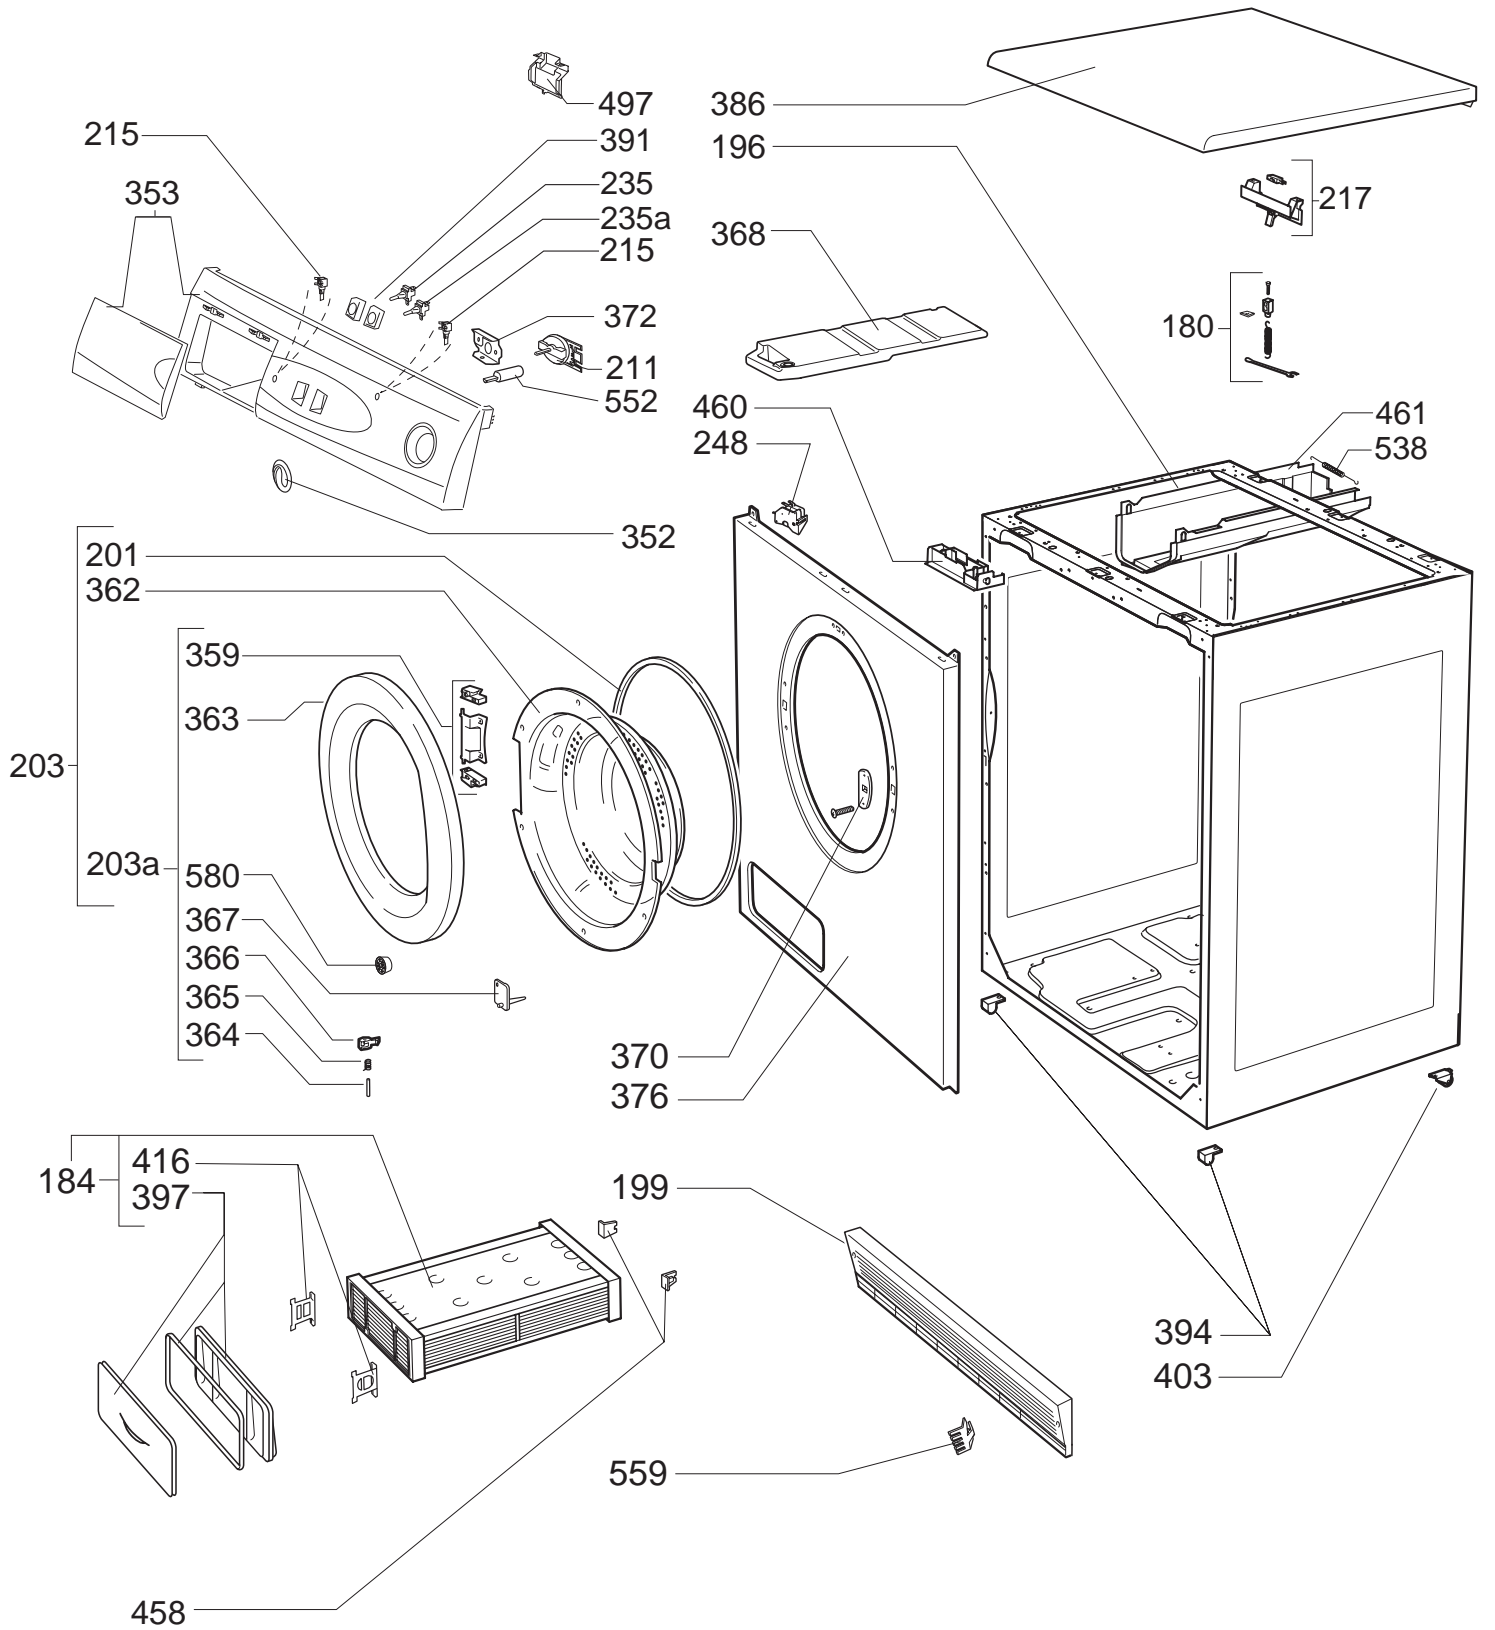

TDF160

Caple Freestanding Tumble Dryer

Technical information

Caple Electronic Sensing Condenser Dryer - Exploded View 1

Caple Electronic Sensing Condenser Dryer - Exploded View 2

Caple Condenser Dryer - Exploded View 3