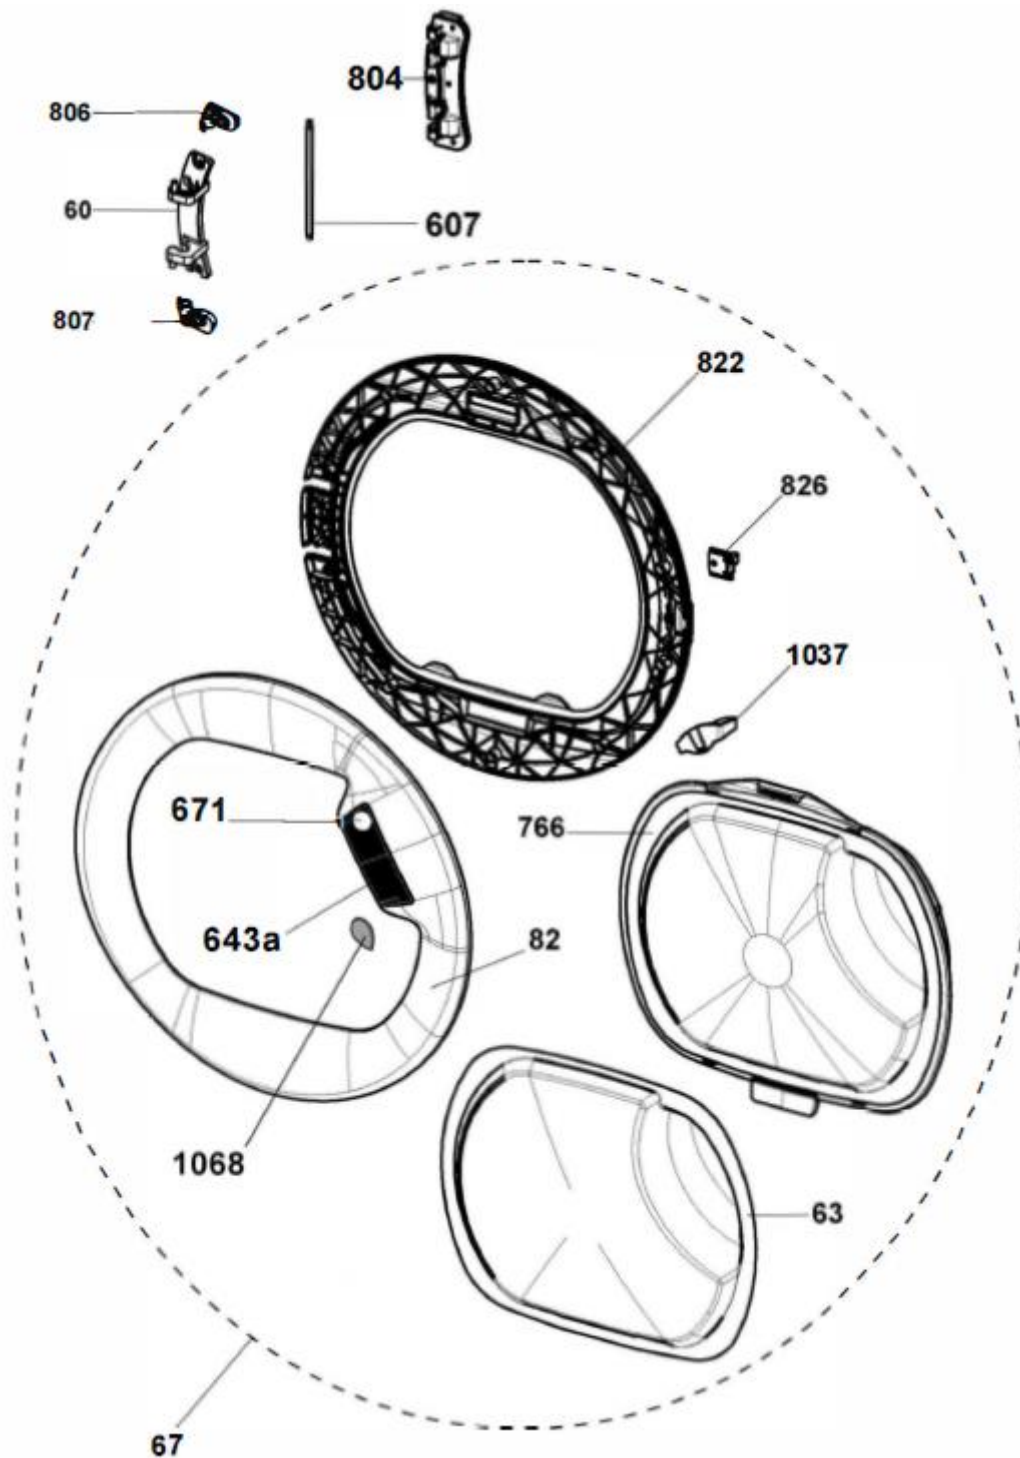

TDI4001

Caple Integrated Heat Pump Dryer