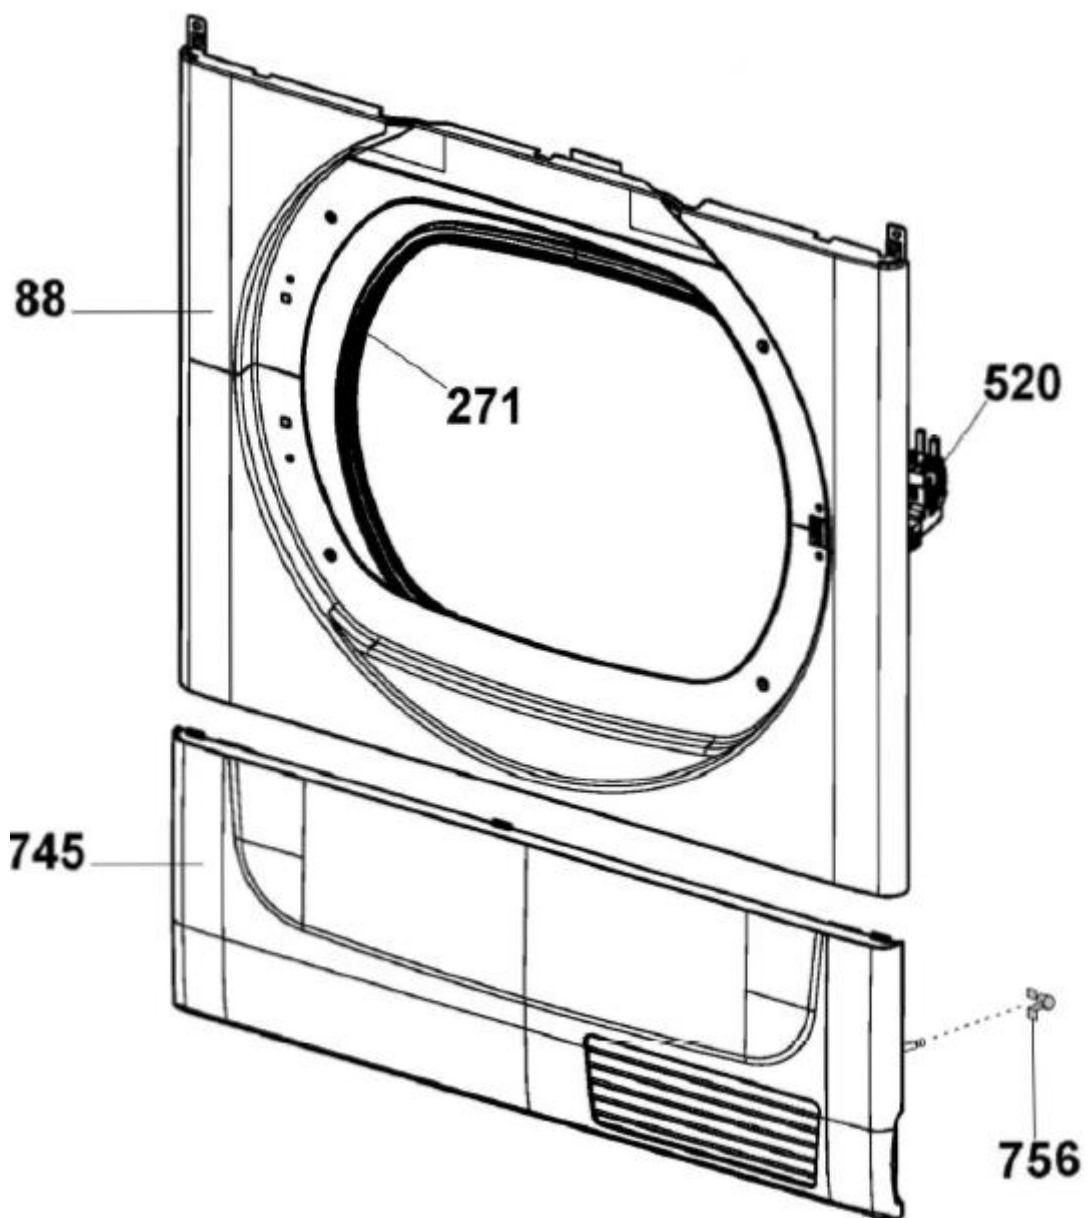

TDI4001

Caple Integrated Heat Pump Dryer