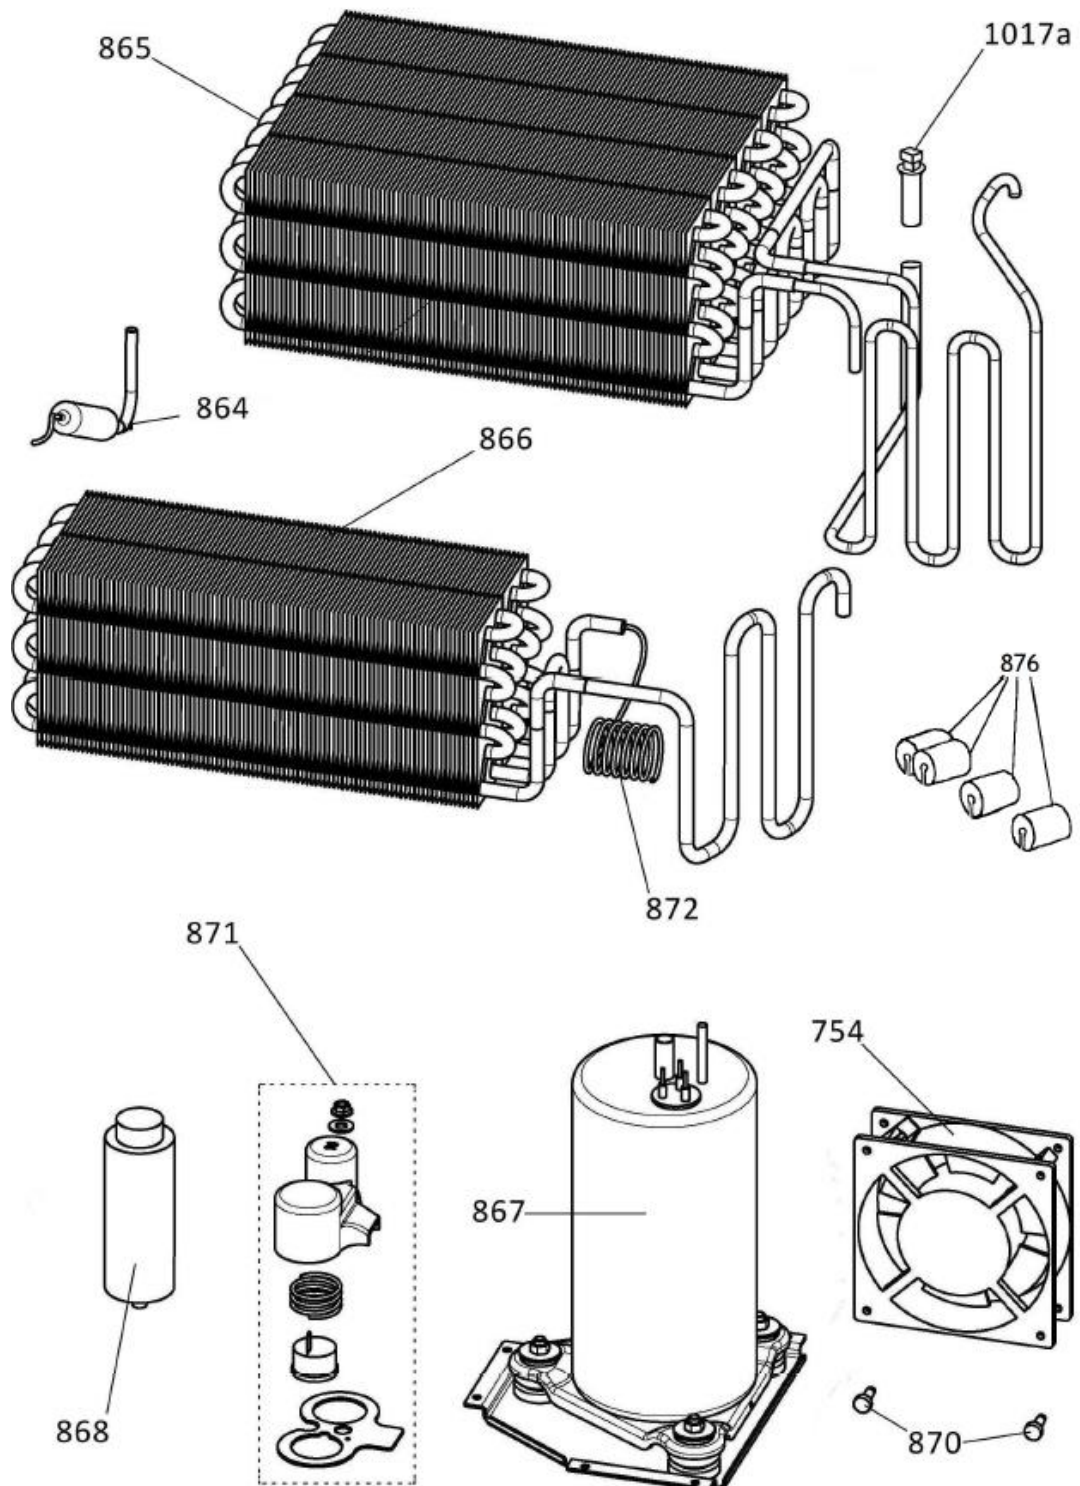

Caple Integrated Heat Pump Dryer

TDI4001

Caple Integrated Heat Pump Dryer

Item	Part Number	Description	Begin	End
10	43015707	Timer/select. knob		
31b	70006381	Control panel with Sensor		
49g	40014409	Trade mark plate		
60	40009040	Hinge		
63	40006231	Door glass		
67	40015204	Door with trim		
77	40010443	Rear panel		
79	40010630	Foot		
82	40009428	Door panel		
88	40011895	Front panel		2139(03/10/2021)
88	40017979	Front panel	2140(04/10/2021)	
131a	92470020	Hose clip		
156	41039164	Capacitor 7 MF		
157	40015518	Harness		
157	40015409	Harness		
160	40016026	Cable camp		
161	40012912	Pump		
164	91200489	Anti jamming filter radio		
171	40010427	Main motor		
205	40006362	Drum shaft assy		
218	03210179	Bearing		
229	24721202	Circlip		
230	40004306	Bearing clamp		
256a	92424258	Square nut with cage M4		
271	40005393	Door gasket		
280	40009775	Hose clip		
292	40001012	Drive belt		
318b	49127911	Electronic control PCB - NFC -Programmed		2147(28/11/2021)
318b	49127912	Electronic control PCB - NFC -Programmed	2148(29/11/2021)	
440a	46004464	Scroll seal		
441	40011596	Cover		
442a	40006726	Rear fan		
461h	41014595	NTC sensor seal		
479v	41008862	Power Card Protection		
491c	41034522	Mains cable x UK		
494d	40013745	Light Guide - Digital Display		
520	40016786	Door coupler		
552	43011965	Hinge		