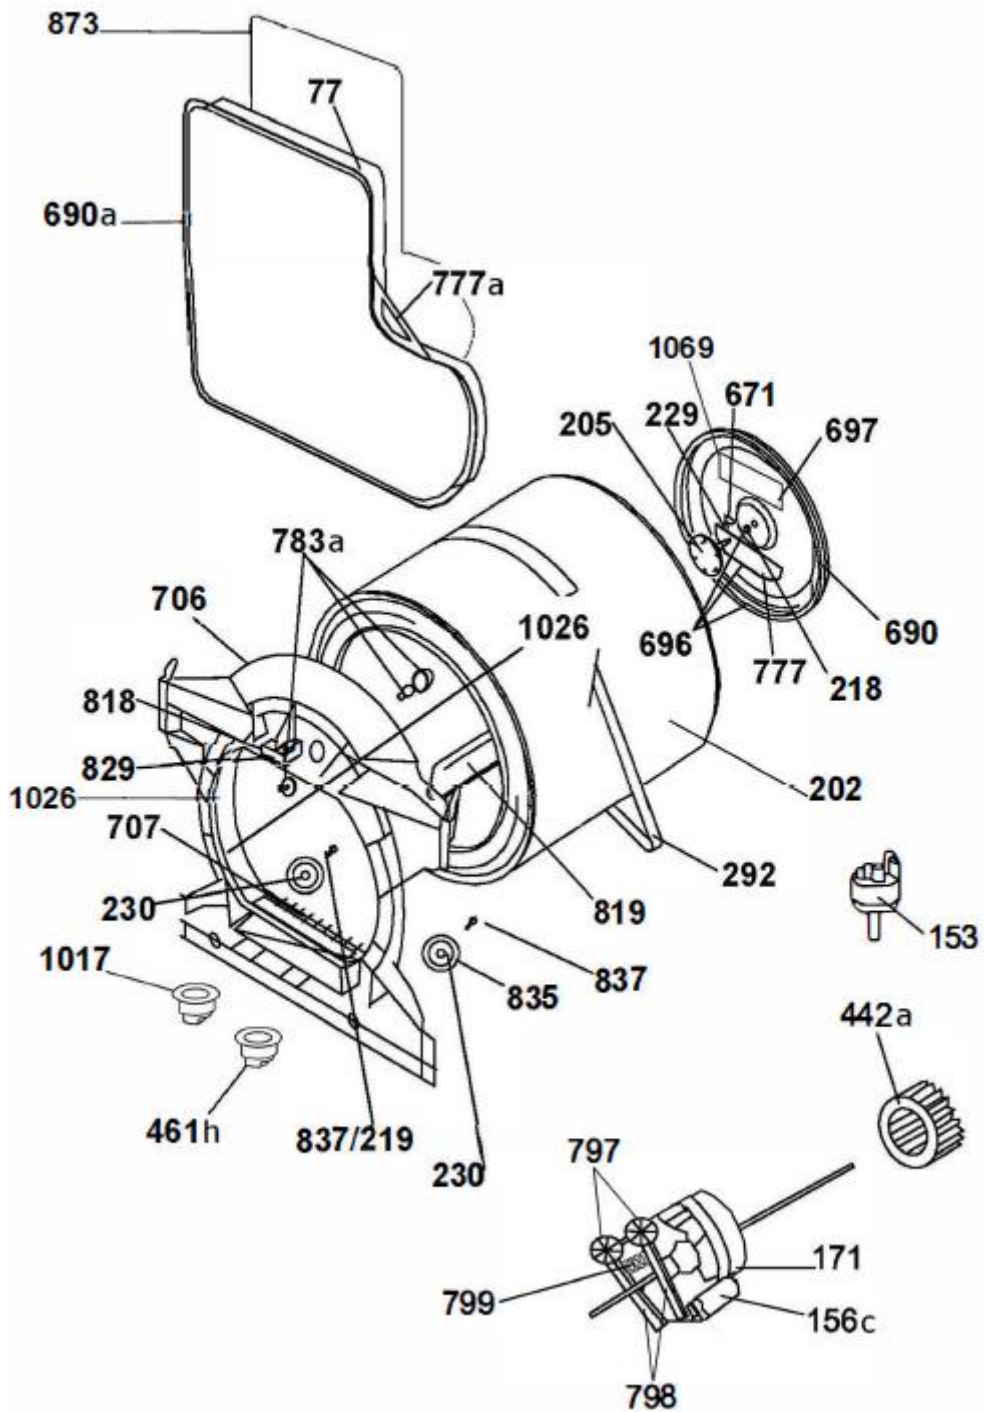

TDI4001

Caple Integrated Heat Pump Dryer