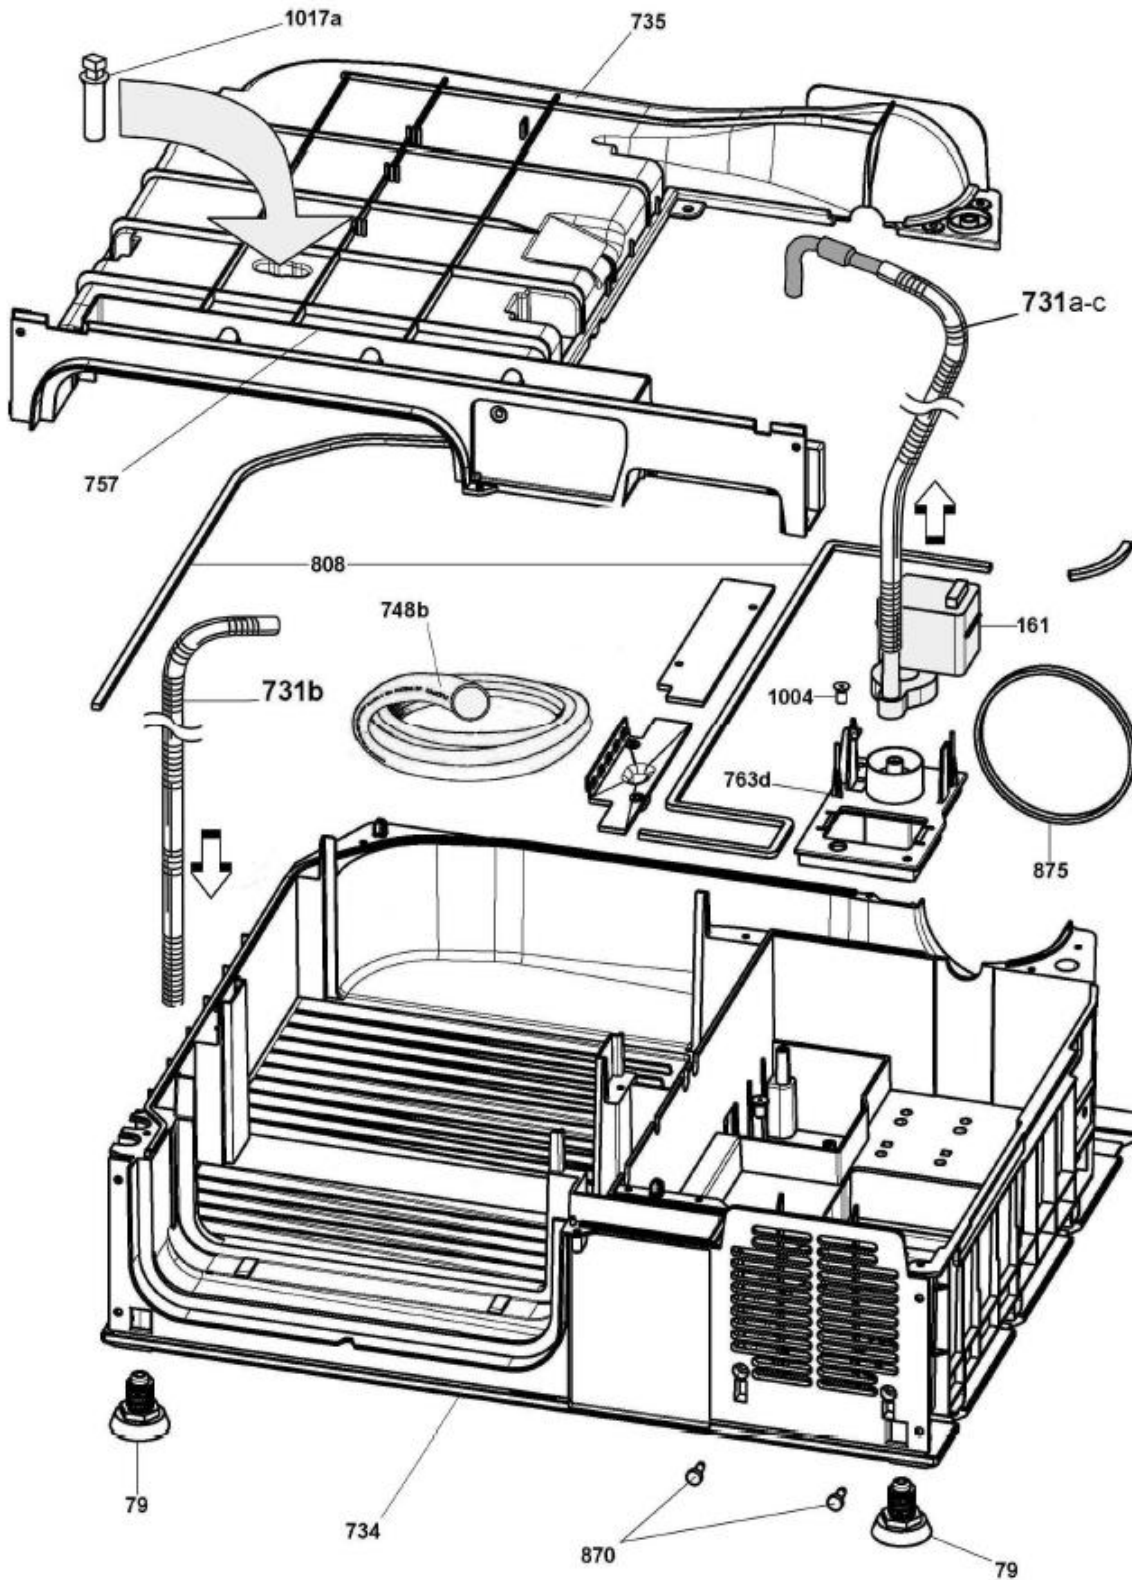

TDI4001

Caple Integrated Heat Pump Dryer