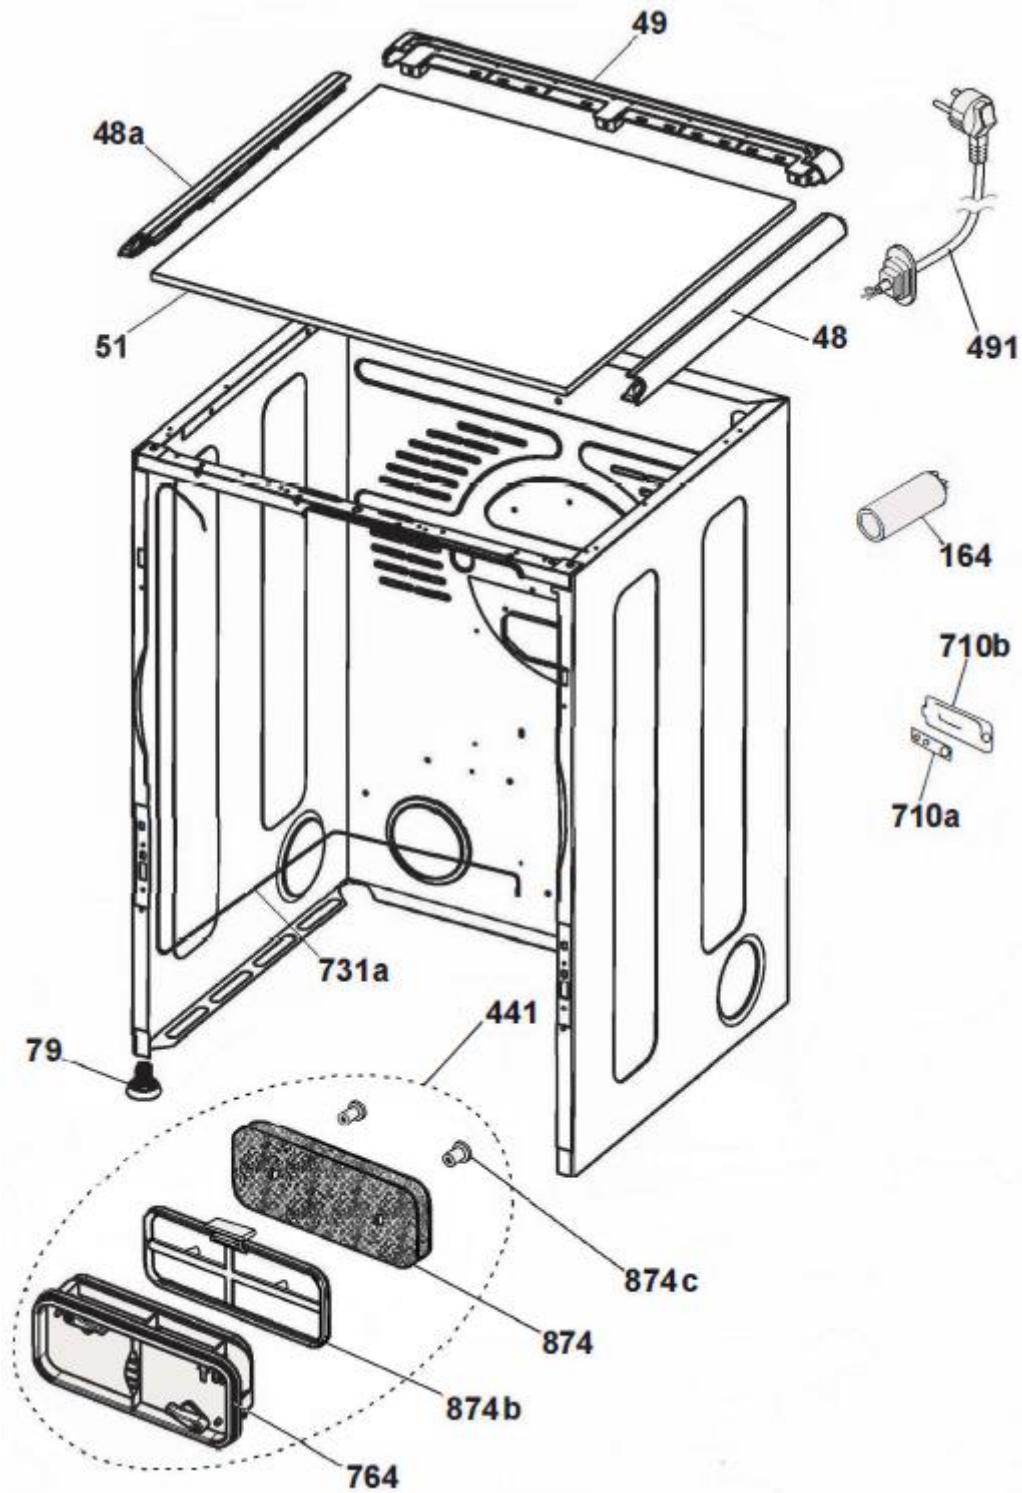

TDI4001

Caple Integrated Heat Pump Dryer