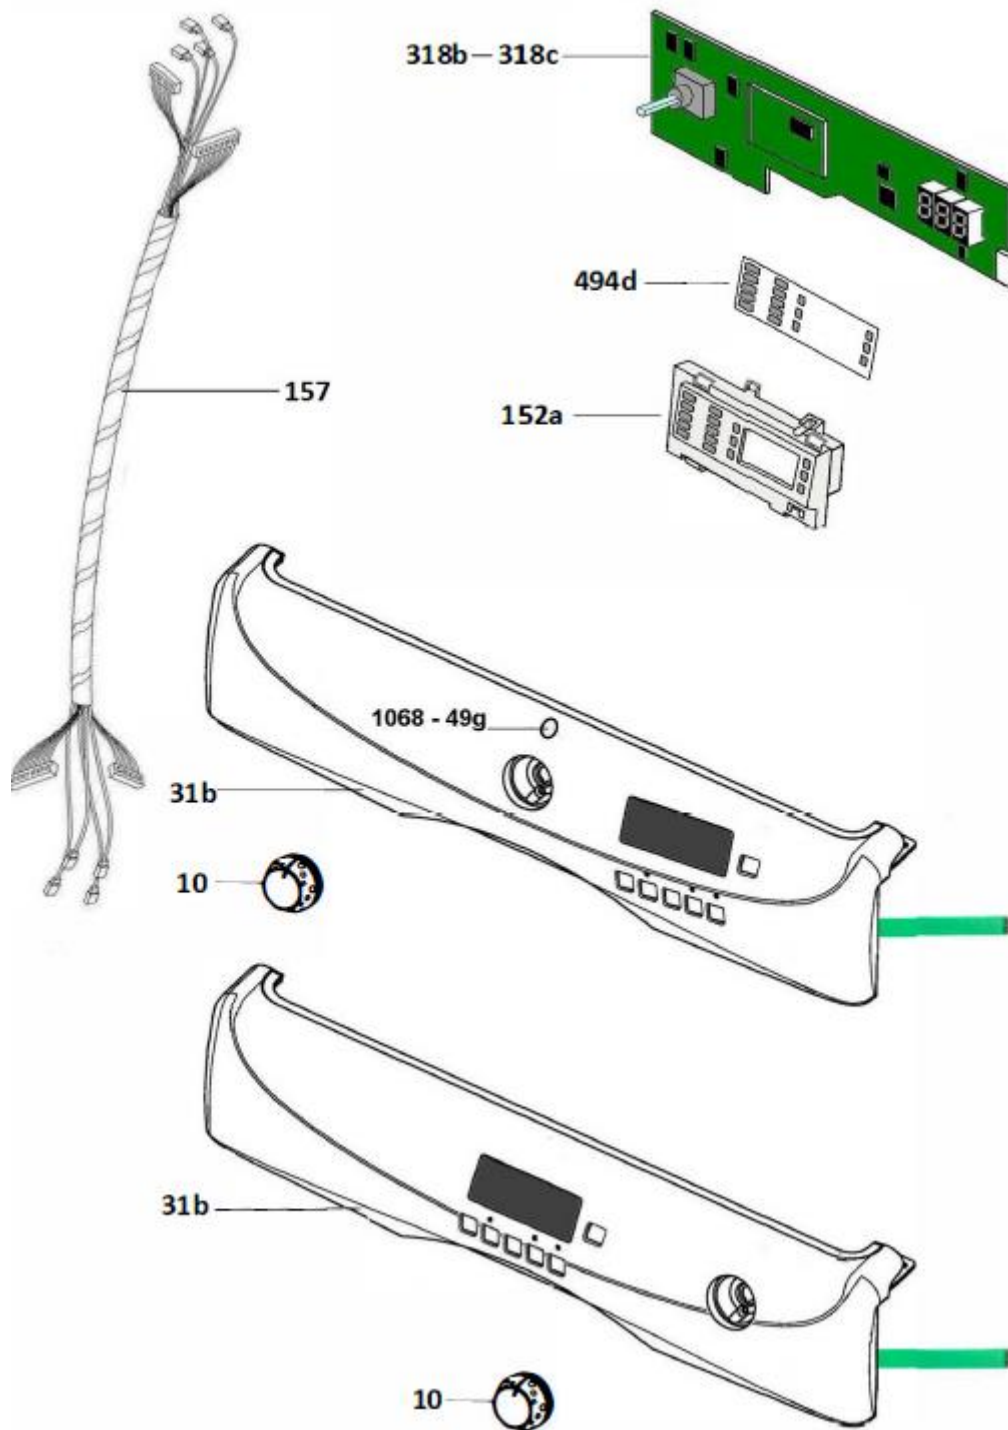

TDI4001

Caple Integrated Heat Pump Dryer

Technical Manual

TDI4001

Caple Integrated Heat Pump Dryer

TDI4001

Caple Integrated Heat Pump Dryer

TDI4001

Caple Integrated Heat Pump Dryer

TDI4001

Caple Integrated Heat Pump Dryer

Item	Part Number	Description	Begin	End
10	43015707	Timer/select. knob		
31b	70006381	Control panel with Sensor		
49g	40014409	Trade mark plate		
60	40009040	Hinge		
63	40006231	Door glass		
67	40015204	Door with trim		
77	40010443	Rear panel		
79	40010630	Foot		
82	40009428	Door panel		
88	40011895	Front panel		2139(03/10/2021)
88	40017979	Front panel	2140(04/10/2021)	
131a	92470020	Hose clip		
156	41039164	Capacitor 7 MF		
157	40015518	Harness		
157	40015409	Harness		
160	40016026	Cable camp		
161	40012912	Pump		
164	91200489	Anti jamming filter radio		
171	40010427	Main motor		
205	40006362	Drum shaft assy		
218	03210179	Bearing		
229	24721202	Circlip		
230	40004306	Bearing clamp		
256a	92424258	Square nut with cage M4		
271	40005393	Door gasket		
280	40009775	Hose clip		
292	40001012	Drive belt		
318b	49127911	Electronic control PCB - NFC -Programmed		2147(28/11/2021)
318b	49127912	Electronic control PCB - NFC -Programmed	2148(29/11/2021)	
440a	46004464	Scroll seal		
441	40011596	Cover		
442a	40006726	Rear fan		
461h	41014595	NTC sensor seal		
479v	41008862	Power Card Protection		
491c	41034522	Mains cable x UK		
494d	40013745	Light Guide - Digital Display		
520	40016786	Door coupler		
552	43011965	Hinge		