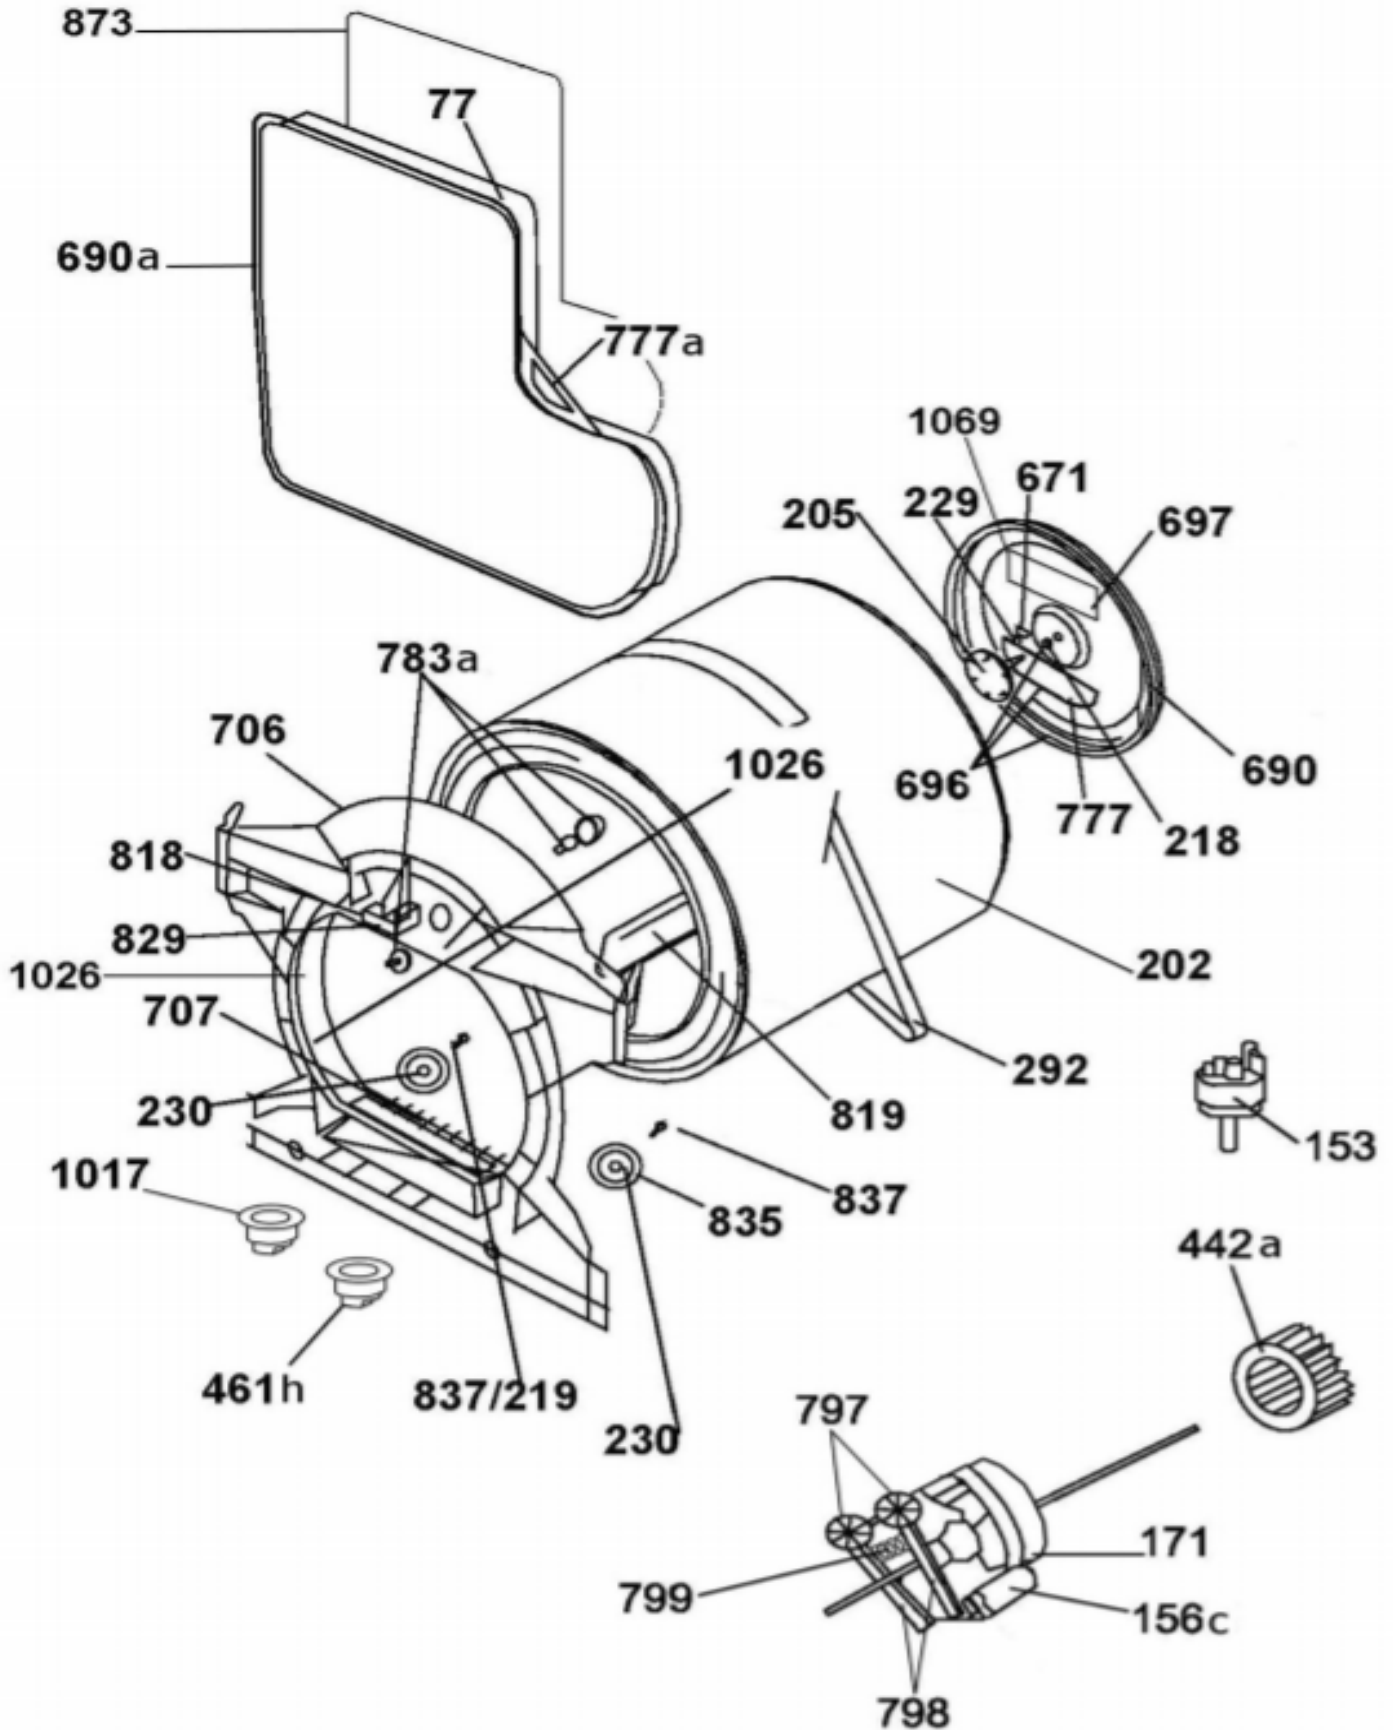

TDI4000 Built-In Heat Pump Dryer