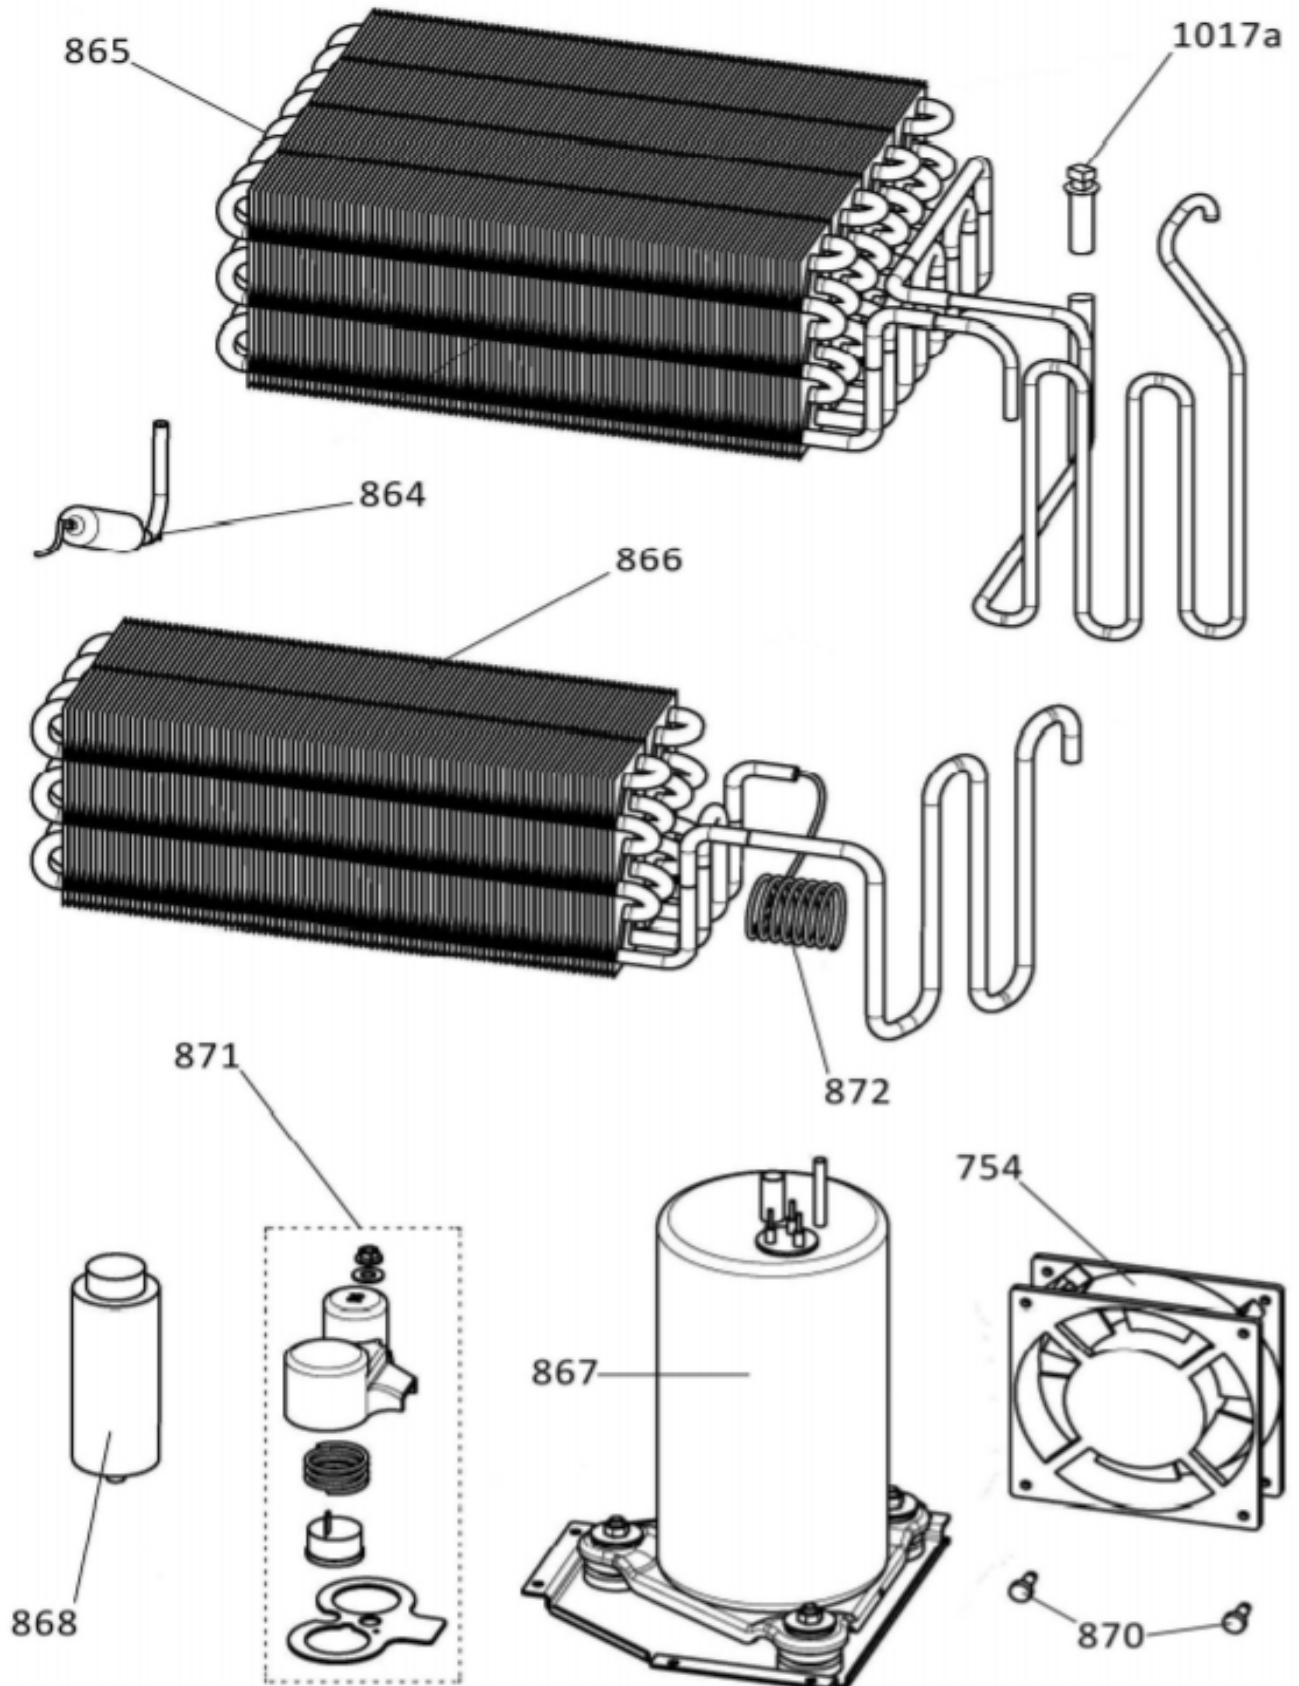

TDI4000 Built-In Heat Pump Dryer

Ref	Description	Code	Begin	End
10	Timer/select. knob	43012818		
31b	Control panel with Sensor	40012045		
49g	Trade mark plate	41041380		
60	Hinge	40009040		
63	Door glass	40006231		
67	Door with trim	40010996		
77	Rear panel	40010443		
79	Foot	40010630		
82	Door panel	40009192		
88	Front panel	40011895		
131a	Hose clip	92470020		
156	Capacitor 7 MF	41039164		
157	Harness	40011756		
161	Pump	40005021		
164	Anti jamming filter radio	91200489		
171	Main motor	40010427		
202	Drum	40012270		
205	Drum shaft assy	40006362		
218	Bearing	03210179		
229	Circlip	24721202		
230	Bearing clamp	40004306		
271	Door gasket	40005393		
280	Hose clip	40009775		
292	Drive belt	40001012		
318b	Electronic control PCB - NFC -Programmed	49115793		
318c	Electronic NFC pcb - Not programmed	N/A		
440a	Scroll seal	46004464		
441	Cover	40011596		
442a	Rear fan	40006726		
461h	drying probe seal	41014595		
491c	Mains cable x UK	41034522		
494d	Light Guide - Digital Display	40010520		
520	Door coupler	40006928		
552	Hinge	43011965		
552a	Built-in's hinges service pack	40015235		
553	Hinge plaque	43012722		
607	Pin for hinge	40006220		
643a	Handle plate - profile	41041381		
671	Washer	03610428		
690	Rear sealing felt	40006246		
690a	Rear cover seal	40006778		
691	Rear cover seal	40011976		
697	Heater support disk	40006724		
706	Front ring assembly	40012027		
706a	Duct side filter	40011352		
707	Filter for carter	40005584		
731c	Water Delivery Pipe	40010431		
734	Container	40010341		
735	Cover	40010342		
745	Kickplate assy	40012055		