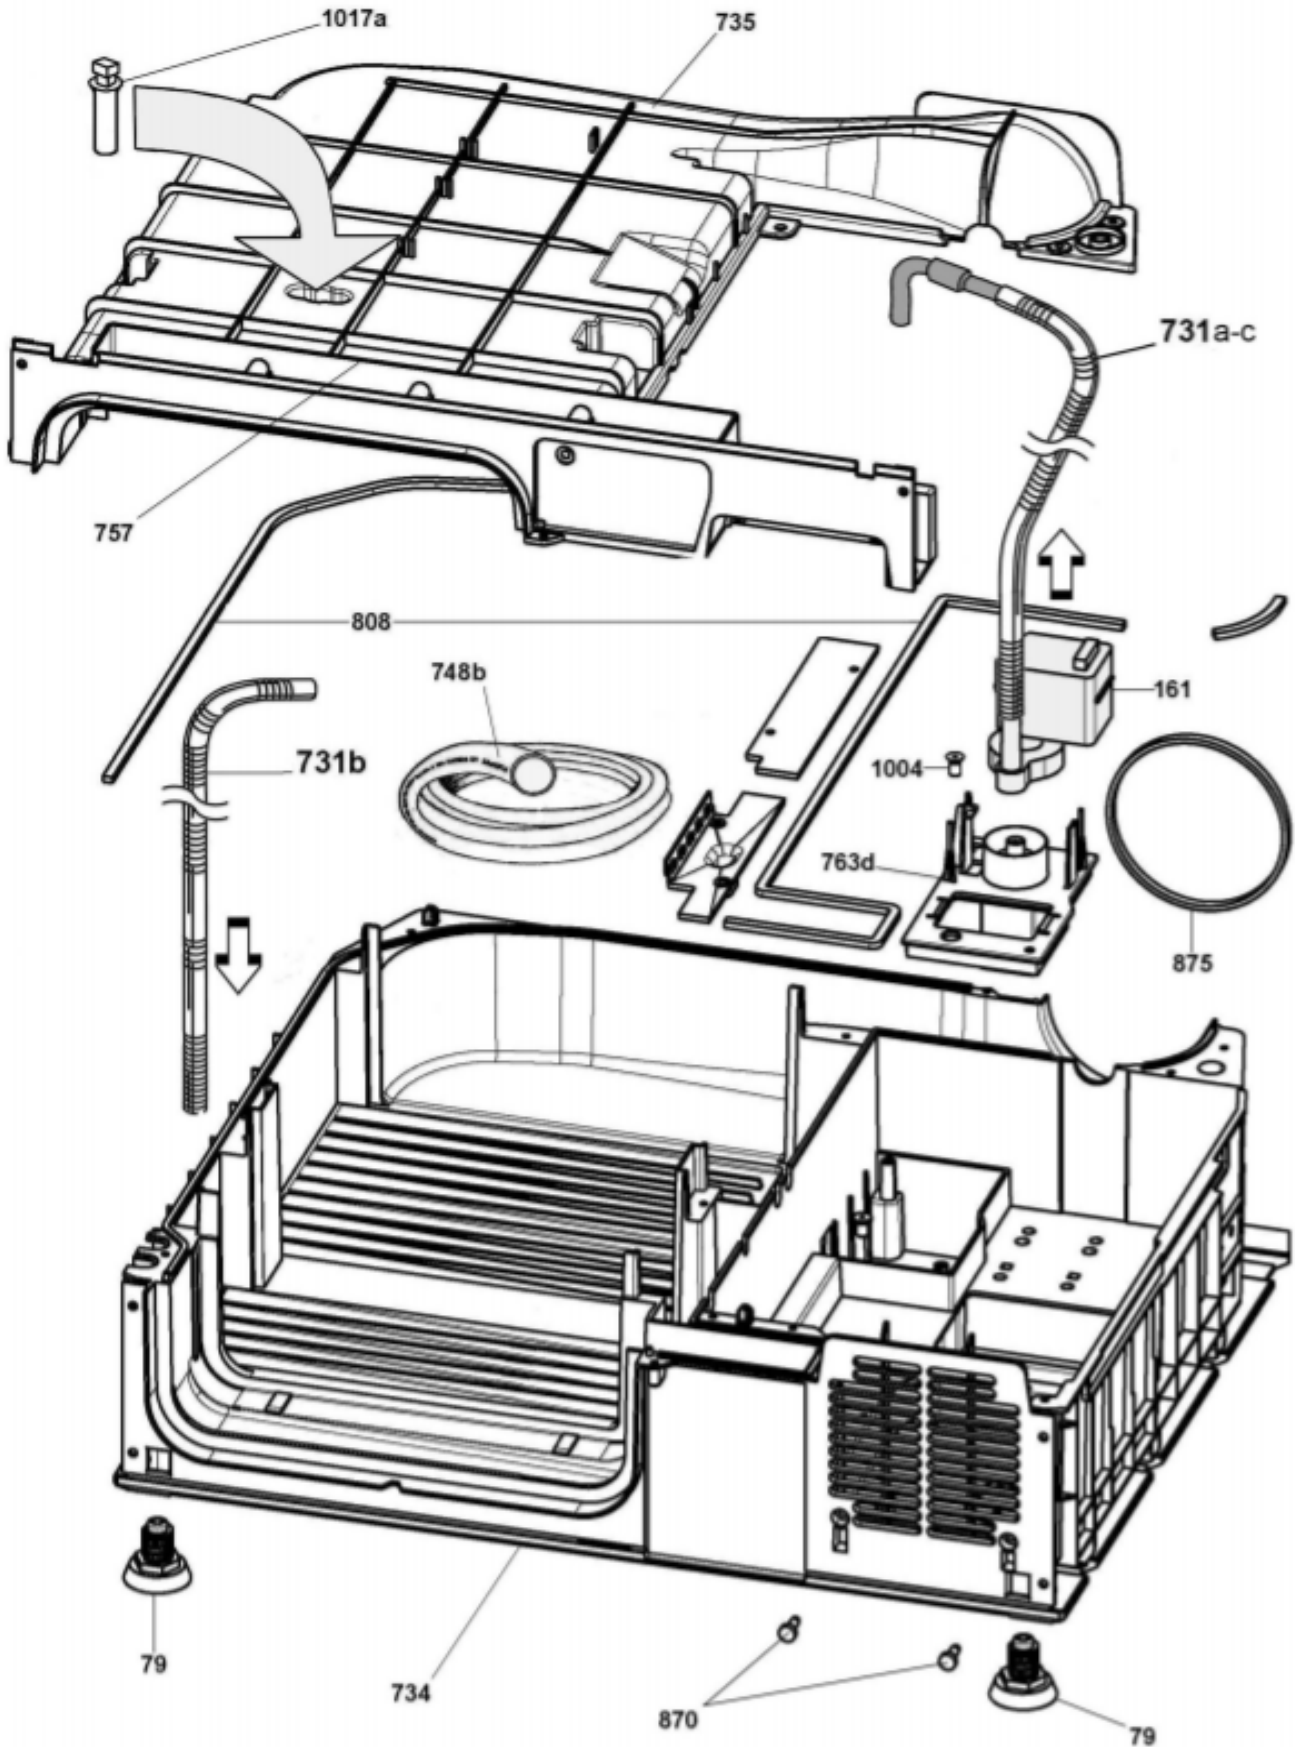

TDI4000 Built-In Heat Pump Dryer