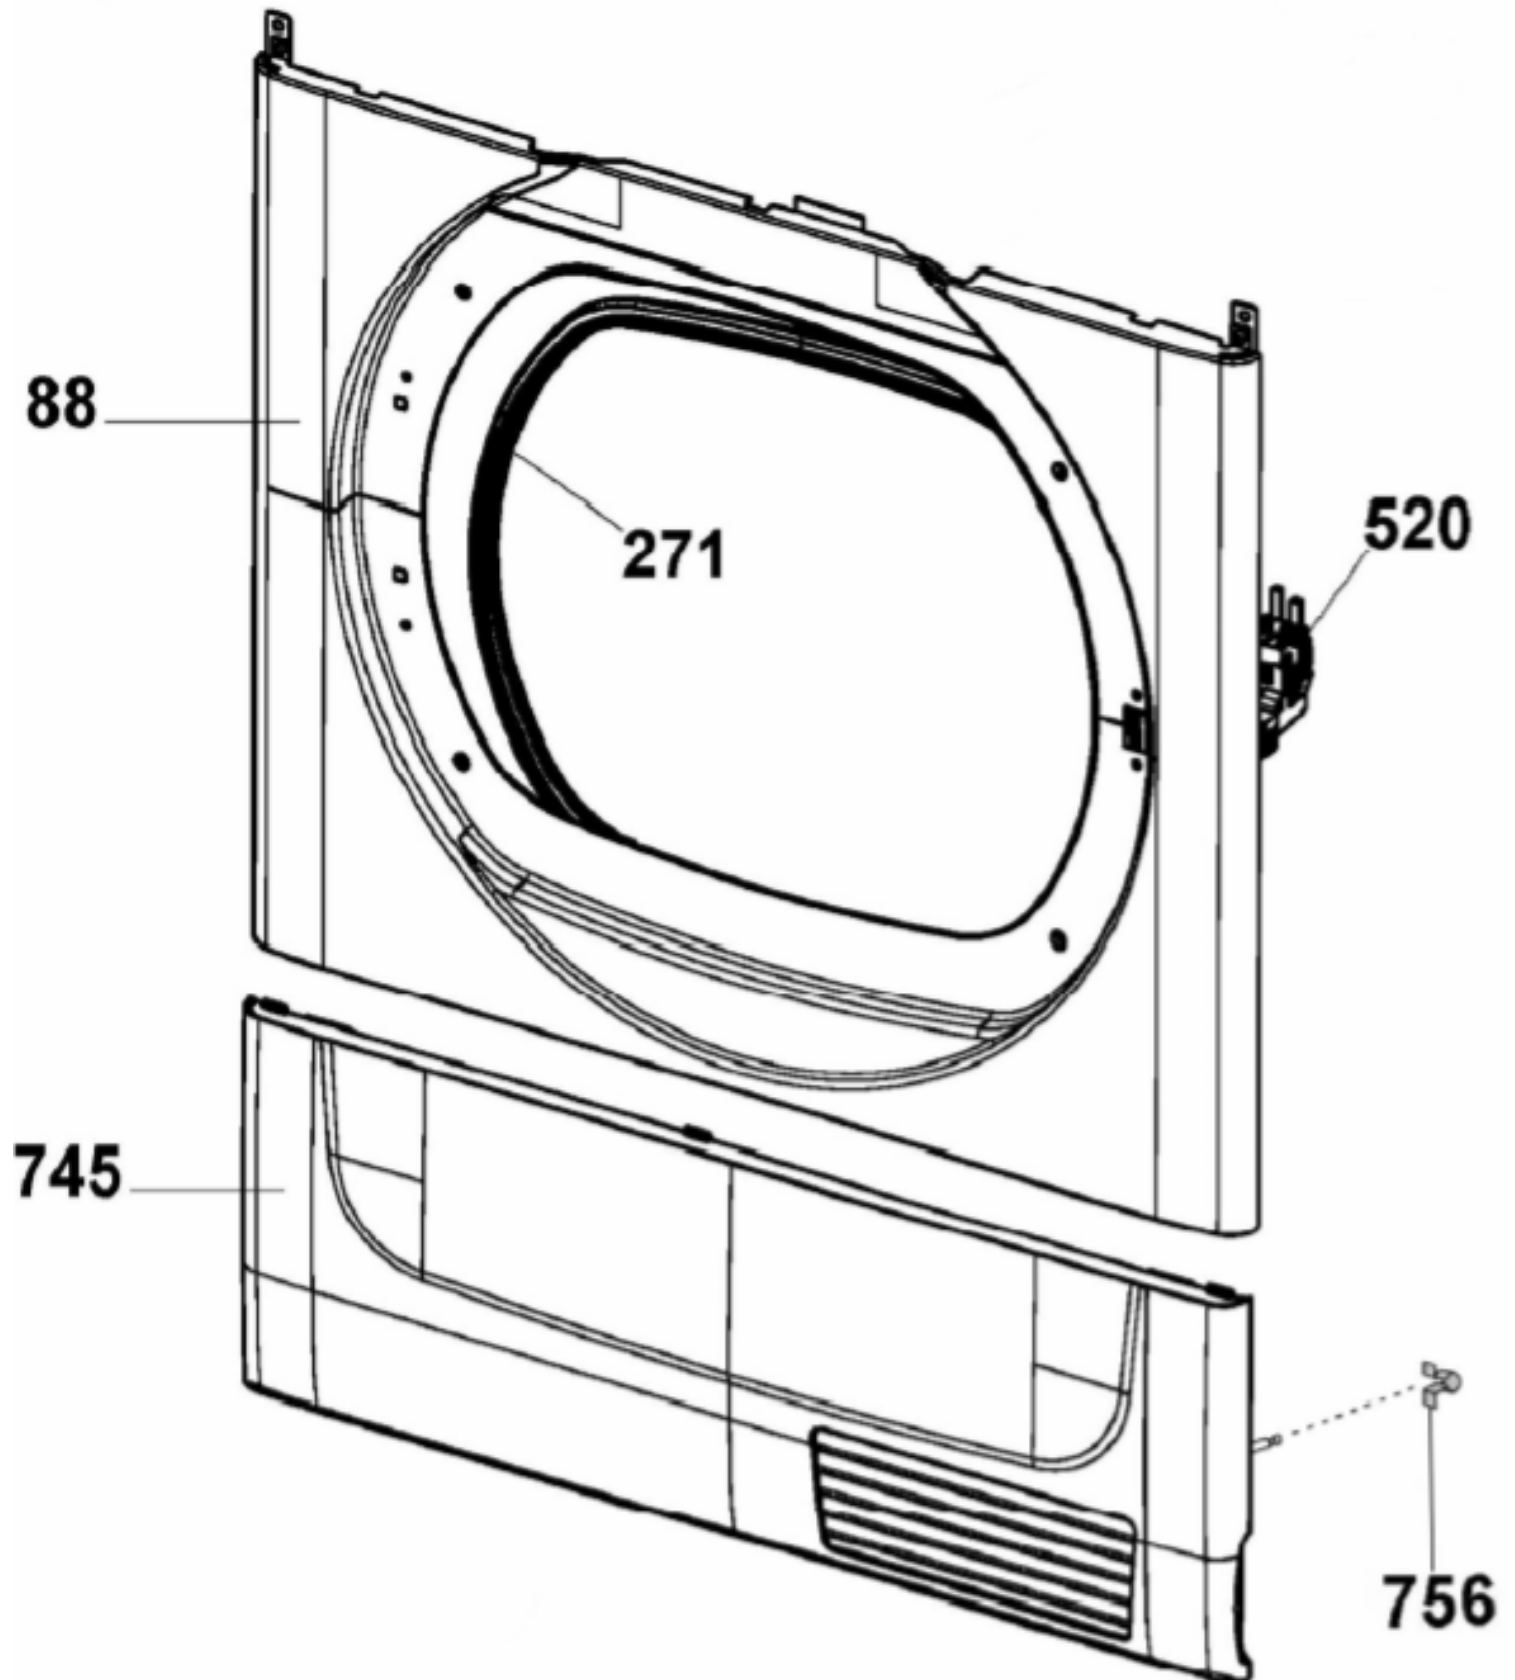

TDI4000 Built-In Heat Pump Dryer