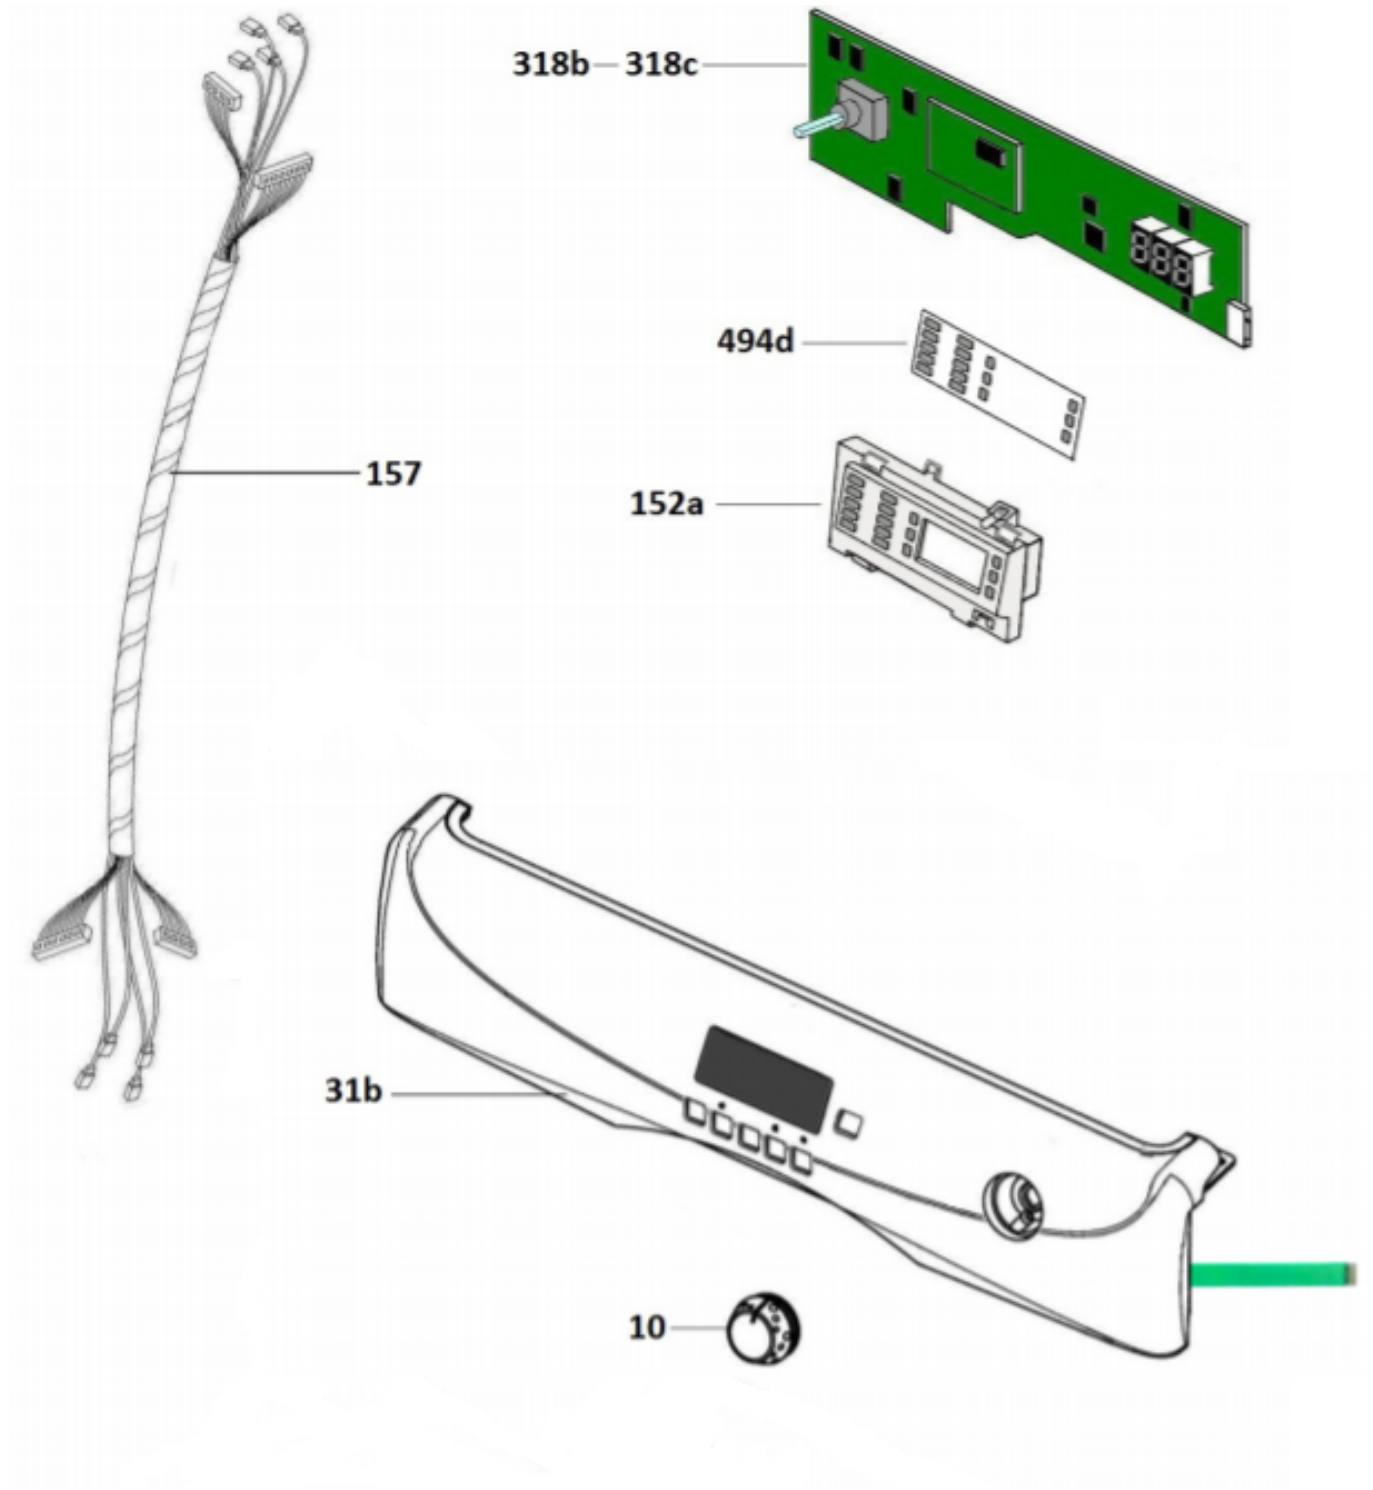

TDI4000 Built-In Heat Pump Dryer