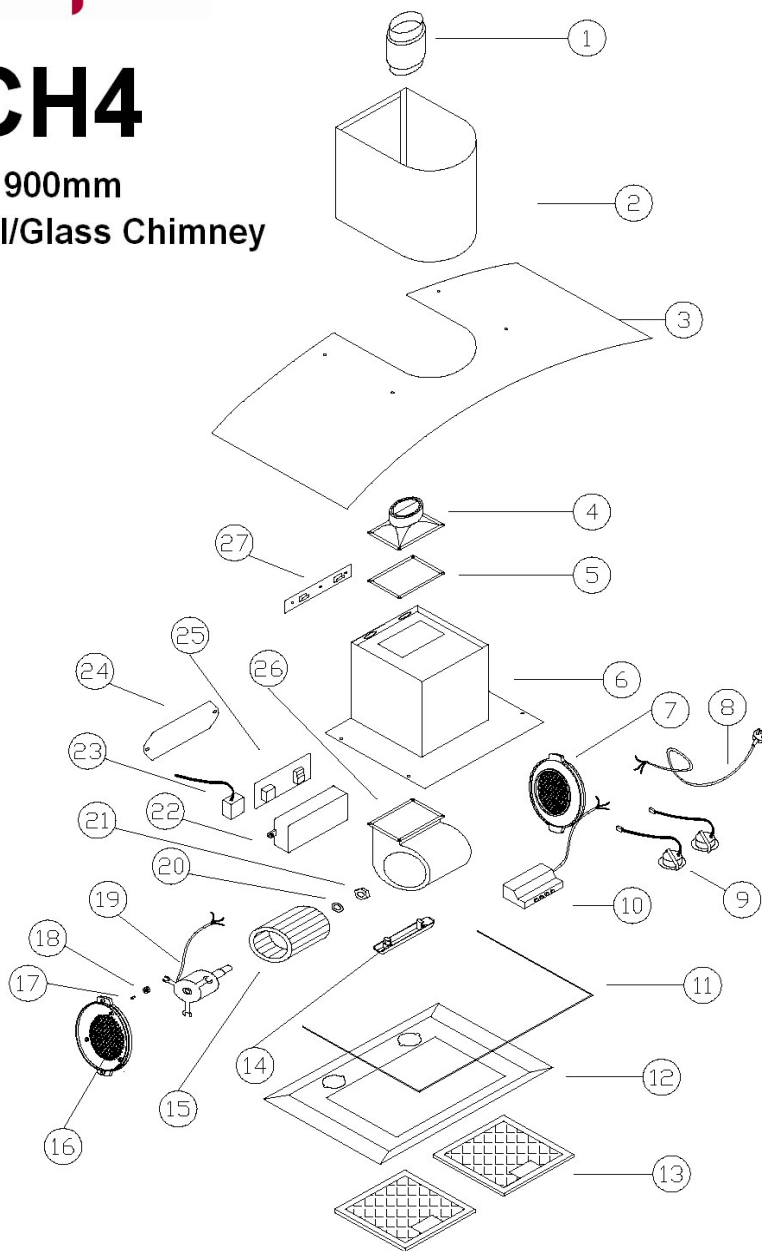

QCH4

Caple 900mm
Stainless Steel/Glass Chimney

SPARE PART LIST FOR MODEL :

Nr.	Spare parts name
1	Extensible pipe
2	Two Chimneies
3	Glass
4	Outlet
5	Mat
6	Casing
7	Grid
8	Cable
9	Light
10/25	Switch
11	Rubber
12	Switch board
13	Filter
14	oil cup
15	Impeller
16	Grid
17	Copper heart
18	Shockproof mat
19	Motor
20	Gaskert
21	Screw
22	PCB box
23	Capacitor
24	Insulation
25	PCB
26	Blower
27	Hook