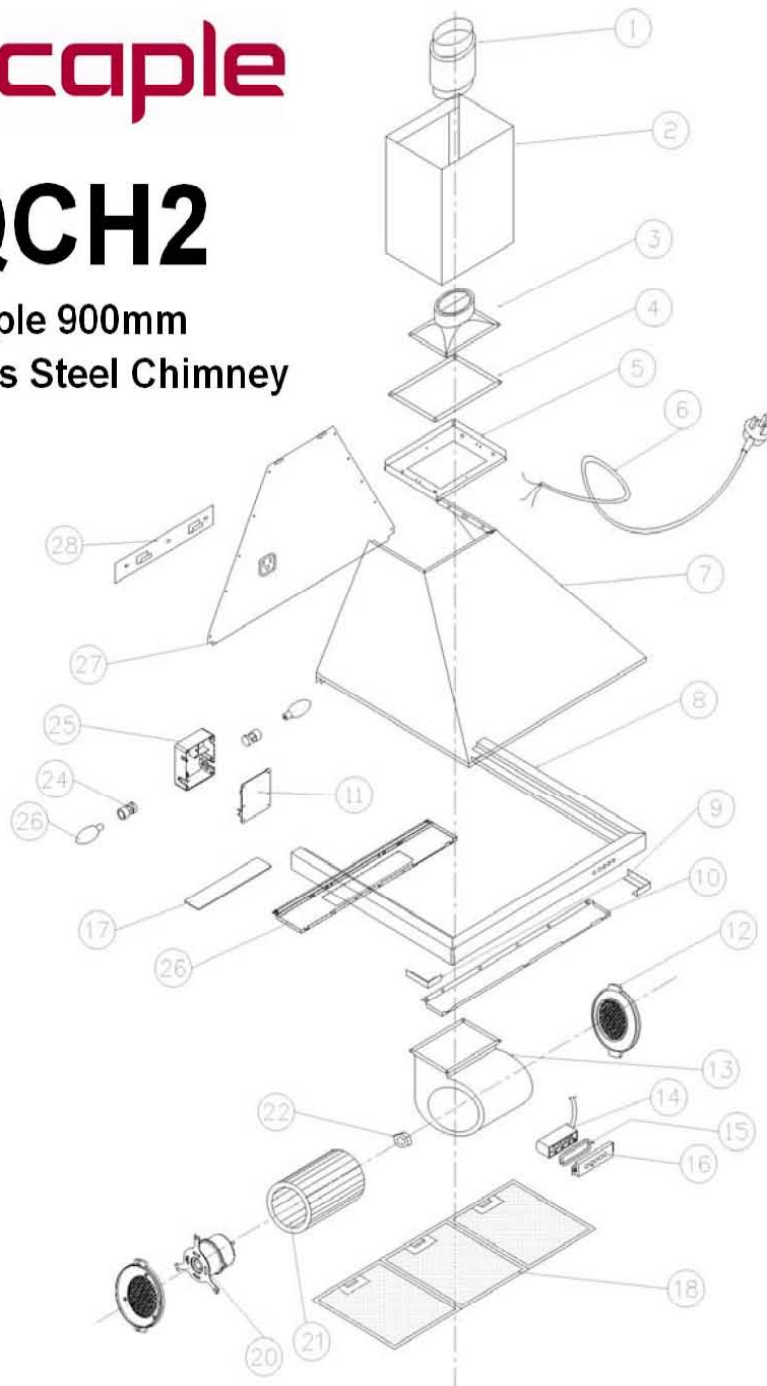

QCH2

Caple 900mm
Stainless Steel Chimney

SPARE PART LIST FOR MODEL :

No.	Spare parts name
1	Extensible pipe
2	Chimney
3	Outlet
4	Mat
5	Connection board
6	Cable
7	Shell
8	Frame
9	Left/right corner
10	Front board
12	Grid
13	Blower
14	Switch
15	PCB airproof
16	Control fixation
17	Glass
18	Filter
20	Motor
21	Impeller
22	Screw
23	lamp
24	lamp holder
25	Switch Box
26	Fixation of lamp
27	Back board
28	Hook