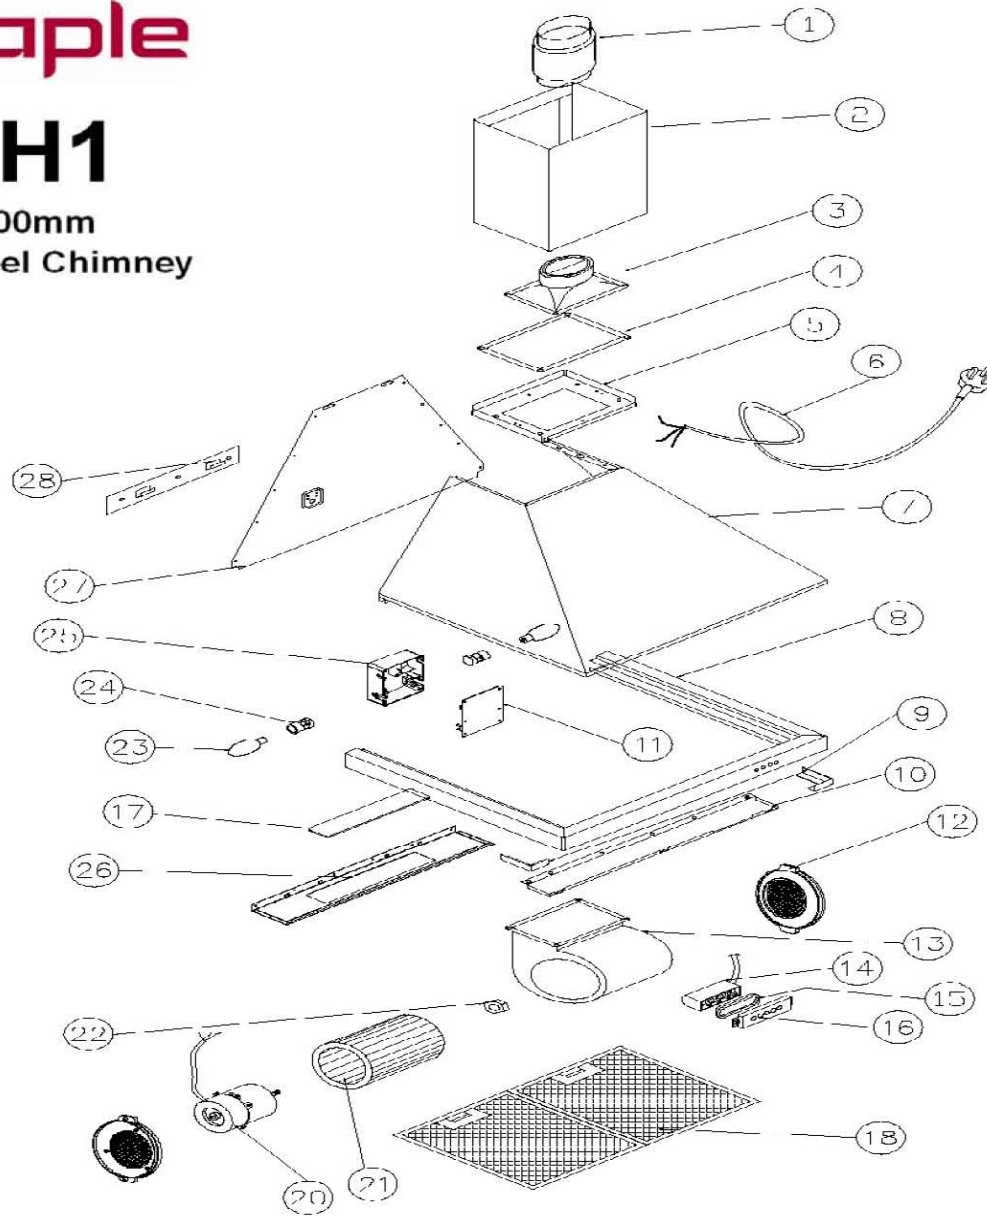

QCH1

Caple 600mm
Stainless Steel Chimney

SPARE PART LIST FOR MODEL :

No.	Spare parts name
1	Extensible pipe
2	Chimney
3	Outlet
4	Mat
5	Connection board
6	Cable
7	Shell
8	Frame
9	Left/right corner
10	Front board
12	Grid
13	Blower
14	Switch
15	PCB airproof
16	Control fixation
17	Glass
18	Filter
20	Motor
21	Impeller
22	Screw
23	lamp
24	lamp holder
25	Switch box
26	Fixation of lamp
27	Back board
28	Hook