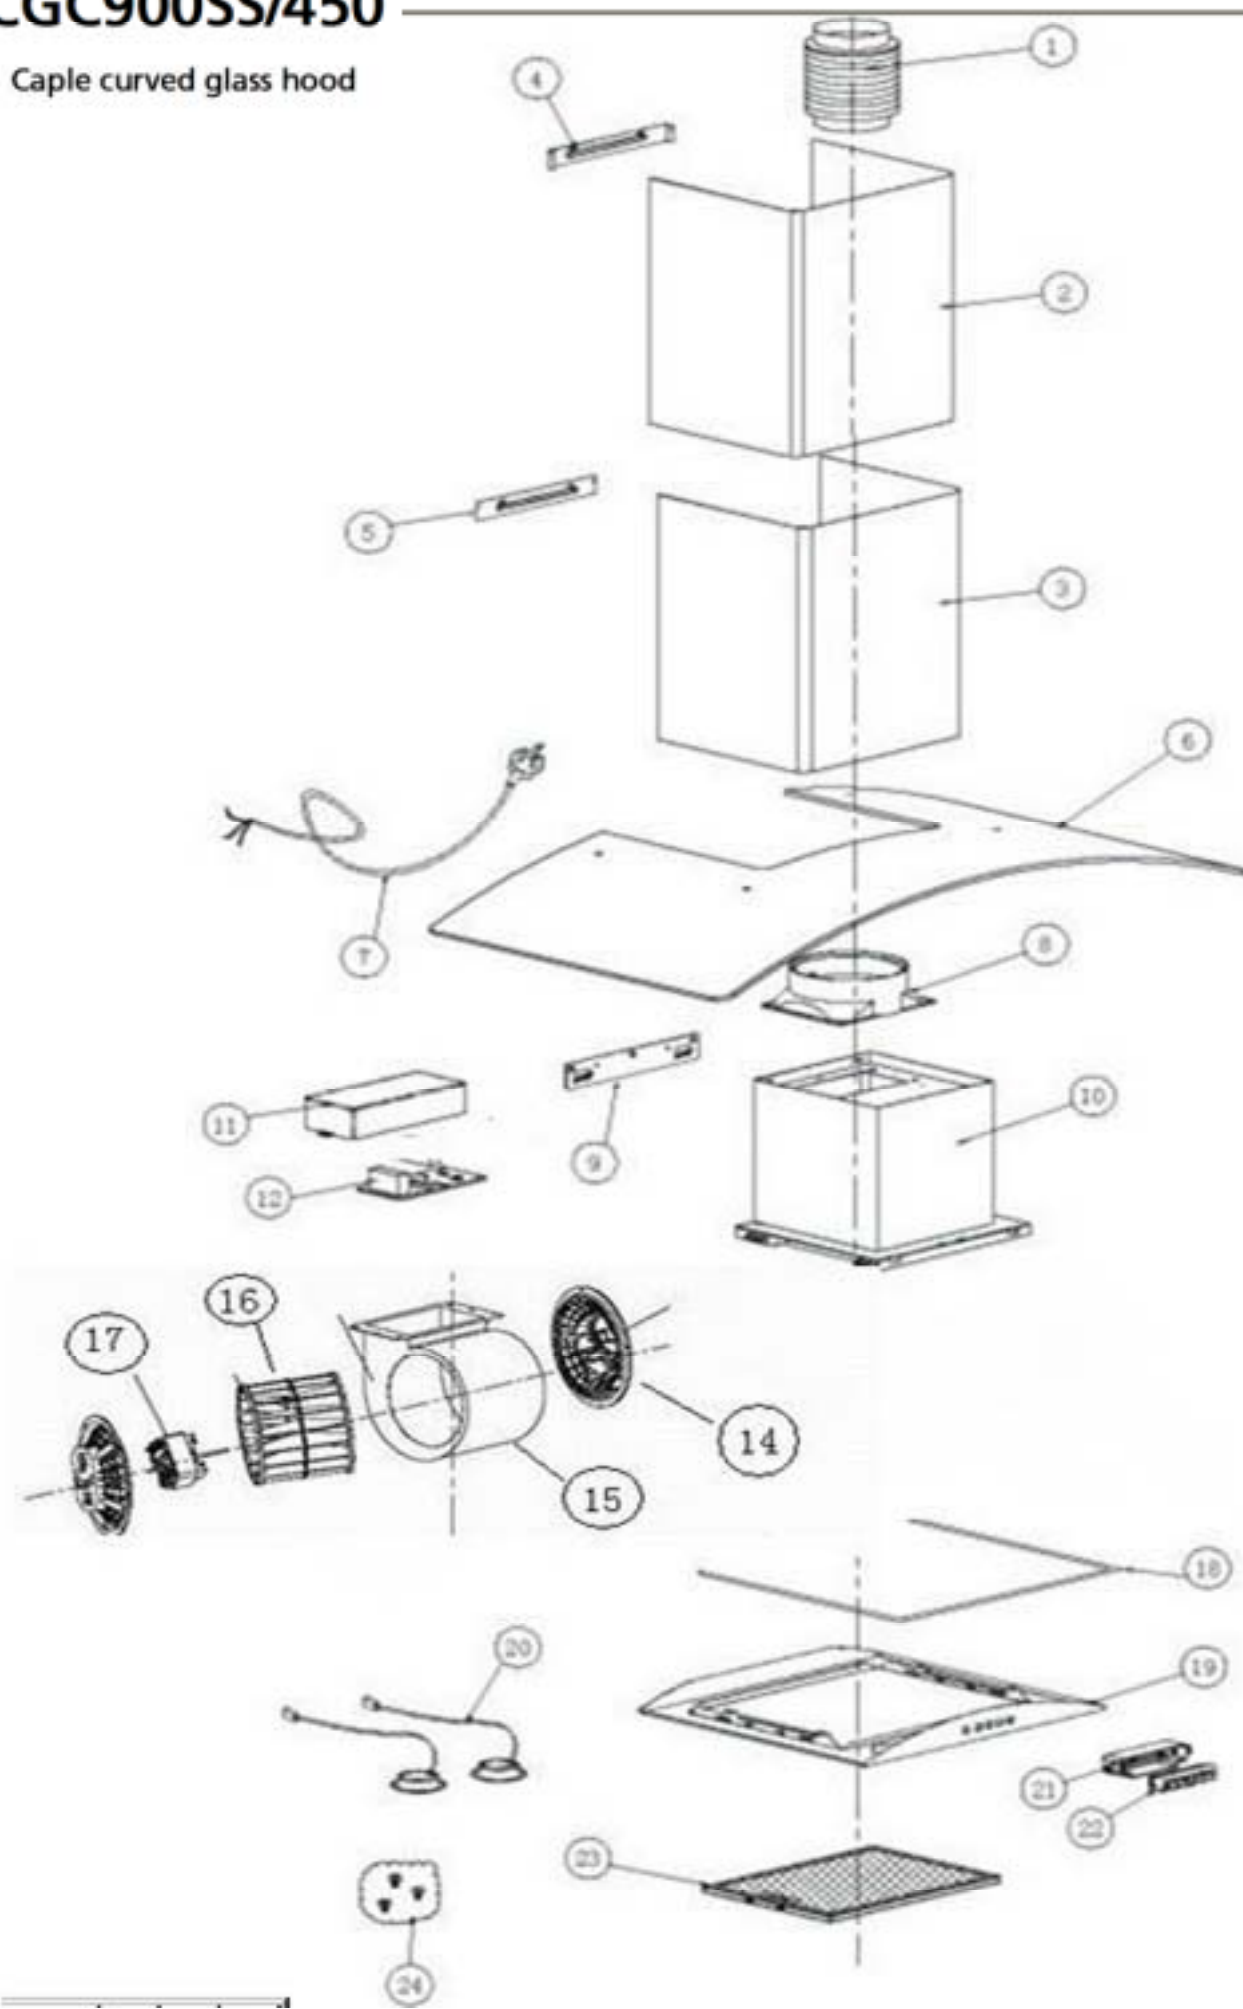

CGC900SS/450

Caple curved glass hood

Technical information

CGC900SS/450

Caple curved glass hood

CGC900SS/450 - Caple curved glass hood

Item	Part Code	Description	Qty
1	AYS06132	Extensible pipe	1
2	AYW06330	Inside chimney	1
3	AYW06329	Outside chimney	1
4	AYH35021	High chimney bracket	1
5	AYH35022	Low chimney bracket	1
6	AYB06075	Glass	1
7	AYD06118	Cable with plug	1
8	AYS06118	Outlet	1
9	AYW06633	Hook	1
10	AYW06452	Casing	1
11	AYS06122	PCB BOX	1
12	AYD06217	PCB board	1
14	AYS08116	Grid	2
15	AYW08520	Blower	1
16	AYS08045	Impeller	1
17	AYD06002	Motor	1
18	AYS06078	Rubber	1
19	AYW06030	Switch panel	1
20	AYD06252	Light	2
21/22	AYD06298	Push button	1
23	AYQ06002	Aluminium Filter	2
24	AYF338C2	Screw fitting	1